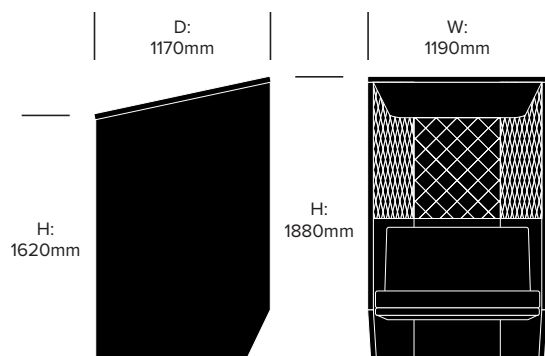

HAWORTH® Collection

BuzziHub

BuzziSpace | Alain Gilles | 2011 | Imported from the Netherlands

DIMENSIONS

Single Booth, 3D Diamond

Single Booth, 3D Rib

UPHOLSTERY & FINISHES

Canopy and Seat Fabric

DIMENSIONS

Double Booth Side Left, 3D Diamond

Double Booth Side Left, 3D Rib

Armrest

Cushion