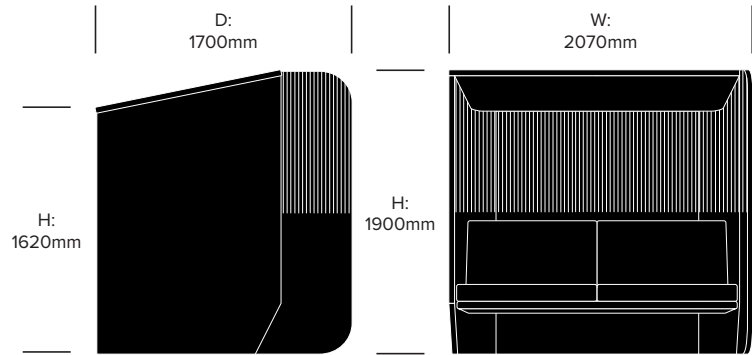

BuzziSpace | Alain Gilles | 2011 | Imported from the Netherlands

DIMENSIONS

Double Booth Side Right, 3D Diamond

Double Booth Side Right, 3D Rib

BuzziVille Hub

BuzziSpace | Alian Gilles | 2018 | Imported from the Netherlands

DIMENSIONS

Double Booth Side Left, 3D Diamond

Double Booth Side Left, 3D Rib

Armrest

Cushion