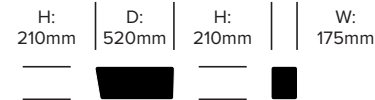

DIMENSIONS

Double Booth Side Left, 3D Diamond

Double Booth Side Left, 3D Rib

Armrest

Cushion