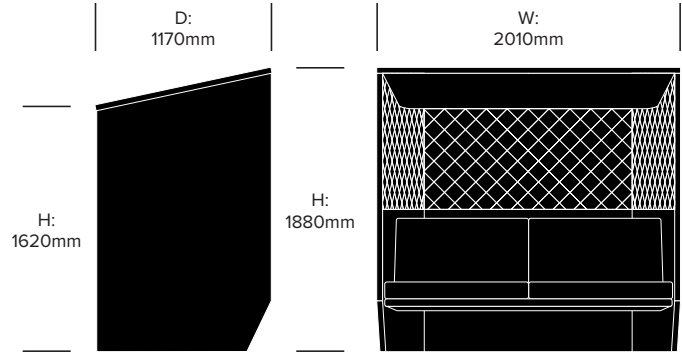

HAWORTH® Collection

haworth.com/eu/collection

BuzziHub

BuzziSpace | Alain Gilles | 2011 | Imported from the Netherlands

DIMENSIONS

Double Booth, 3D Diamond

Double Booth, 3D Rib

BuzziHub

BuzziSpace | Alain Gilles | 2011 | Imported from the Netherlands

DIMENSIONS

Double Booth Side Right, 3D Diamond

Double Booth Side Right, 3D Rib

BuzziVille Hub

BuzziSpace | Alian Gilles | 2018 | Imported from the Netherlands

DIMENSIONS

Double Booth Side Left, 3D Diamond

Double Booth Side Left, 3D Rib

Armrest

Cushion