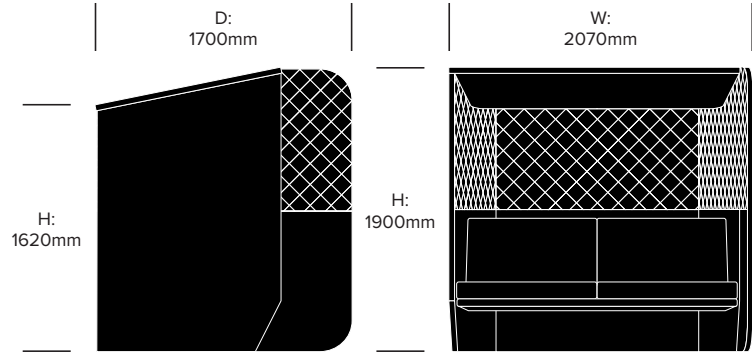

BuzziSpace | Alain Gilles | 2011 | Imported from the Netherlands

DIMENSIONS

Double Booth Side Right, 3D Diamond

Double Booth Side Right, 3D Rib

BuzziVille Hub

BuzziSpace | Alian Gilles | 2018 | Imported from the Netherlands

DIMENSIONS

Double Booth Side Left, 3D Diamond

Double Booth Side Left, 3D Rib

Armrest

Cushion