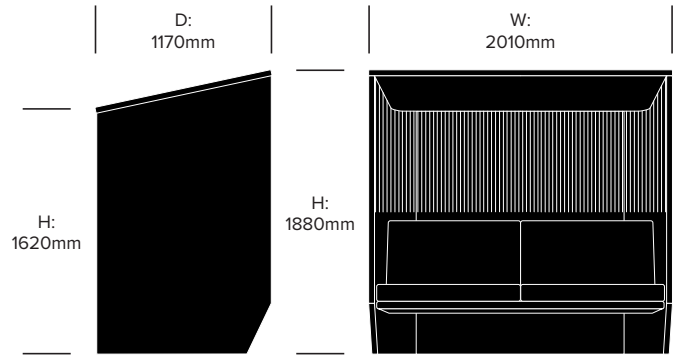

HAWORTH® Collection

haworth.com/eu/collection

BuzziHub

BuzziSpace | Alain Gilles | 2011 | Imported from the Netherlands

DIMENSIONS

Double Booth, 3D Diamond

Double Booth, 3D Rib

BuzziHub

BuzziSpace | Alain Gilles | 2011 | Imported from the Netherlands

DIMENSIONS

Double Booth Side Right, 3D Diamond

Double Booth Side Right, 3D Rib

BuzziVille Hub

BuzziSpace | Alian Gilles | 2018 | Imported from the Netherlands

DIMENSIONS

Double Booth Side Left, 3D Diamond

Double Booth Side Left, 3D Rib

Armrest

Cushion