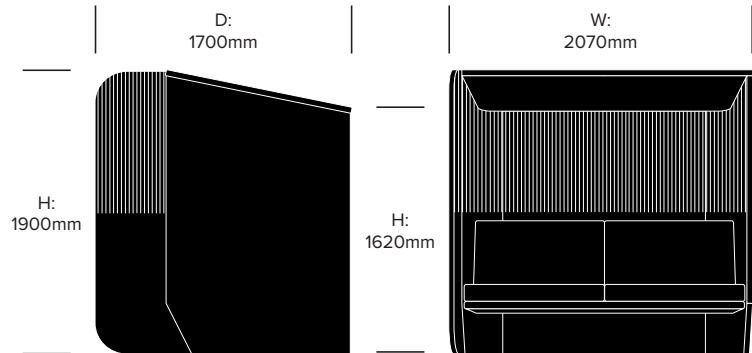

BuzziSpace | Alain Gilles | 2011 | Imported from the Netherlands

DIMENSIONS

Double Booth Side Right, 3D Diamond

Double Booth Side Right, 3D Rib

BuzziVille Hub

BuzziSpace | Alian Gilles | 2018 | Imported from the Netherlands

DIMENSIONS

Double Booth Side Left, 3D Diamond

Double Booth Side Left, 3D Rib

Armrest

Cushion