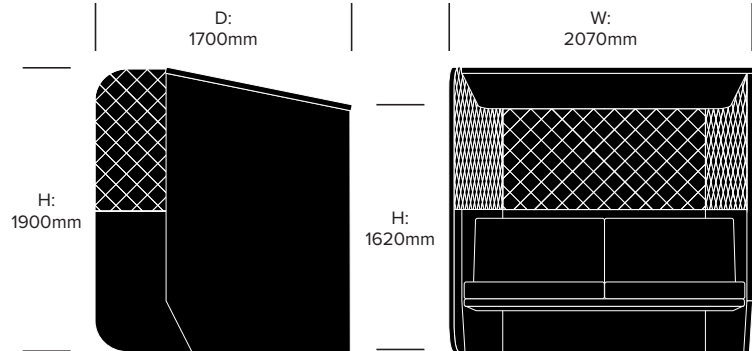

HAWORTH® Collection

haworth.com/eu/collection

BuzziHub

BuzziSpace | Alain Gilles | 2011 | Imported from the Netherlands

DIMENSIONS

Double Booth, 3D Diamond

Double Booth, 3D Rib

BuzziHub

BuzziSpace | Alain Gilles | 2011 | Imported from the Netherlands

DIMENSIONS

Double Booth Side Right, 3D Diamond

Double Booth Side Right, 3D Rib

BuzziVille Hub

BuzziSpace | Alian Gilles | 2018 | Imported from the Netherlands

DIMENSIONS

Double Booth Side Left, 3D Diamond

Double Booth Side Left, 3D Rib

Armrest

Cushion