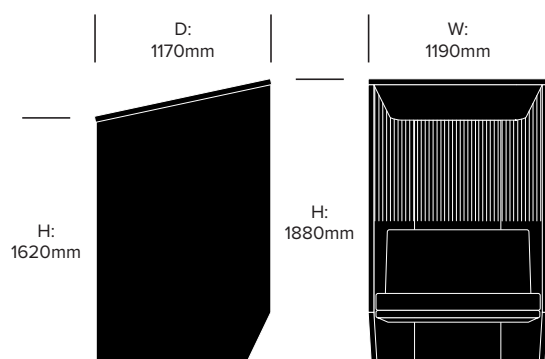

HAWORTH® Collection

BuzziHub

BuzziSpace | Alain Gilles | 2011 | Imported from the Netherlands

DIMENSIONS

Single Booth, 3D Diamond

Single Booth, 3D Rib

UPHOLSTERY & FINISHES

Canopy and Seat Fabric

DIMENSIONS

Double Booth Side Left, 3D Diamond

Double Booth Side Left, 3D Rib

Armrest

Cushion