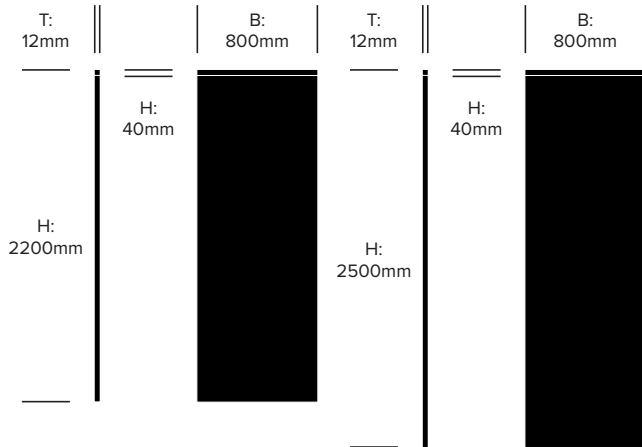

HAWORTH® Collection

BuzziFalls

BuzziSpace | Sas Adriaenssens | 2014 | Made in the United States

ABMESSUNGEN

Plain

Alhambra Pattern

Birch Pattern

MATERIAL