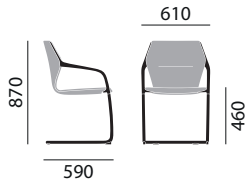

HAWORTH® Collection

DIMENSIONS**Chair with armrests 9206/A**

**Chair with armrests 9207/A**

**UPHOLSTERY & FINISHES****basic model**

- cantilever frame, round section steel frame, chromed
- shell made of plastic with flexible lamellas
- shell fully upholstered
- armrests in die-cast aluminium, polished
- without gliders

stackable

- 9206/A: maximum 4
- 9207/A: not stackable

options

- frame and armrests coated
- armrests chromed
- armrests upholstered in leather
- gliders

fabric / leather

For a complete list of upholstery options, please refer to surfaces.haworth.com.

colours

lava, white

DIMENSIONS**Conference swivel chair 9252/A****Conference swivel chair 9262/A****UPHOLSTERY & FINISHES****basic model**

- V-shaped seat support linked directly to armrest
- in aluminium diecast, polished, pivotable, with Brunner RKA (radial-kinetic activation)
- shell completely covered with foam and fully upholstered
- four-star base and gliders made of aluminium diecast, polished
- plastic gliders