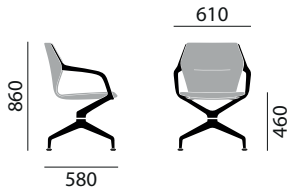

HAWORTH® Collection

DIMENSIONS**Chair with armrests 9206/A**

**Chair with armrests 9207/A**

**UPHOLSTERY & FINISHES****basic model**

- cantilever frame, round section steel frame, chromed
- shell made of plastic with flexible lamellas
- shell fully upholstered
- armrests in die-cast aluminium, polished
- without gliders

stackable

- 9206/A: maximum 4
- 9207/A: not stackable

options

- frame and armrests coated
- armrests chromed
- armrests upholstered in leather
- gliders

fabric / leather

For a complete list of upholstery options, please refer to surfaces.haworth.com.

colours

lava, white

DIMENSIONS**Conference swivel chair 9252/A****Conference swivel chair 9262/A****UPHOLSTERY & FINISHES****basic model**

- V-shaped seat support linked directly to armrest
- in aluminium diecast, polished, pivotable, with Brunner RKA (radial-kinetic activation)
- shell completely covered with foam and fully upholstered
- four-star base and gliders made of aluminium diecast, polished
- plastic gliders