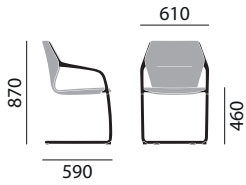

HAWORTH® Collection

DIMENSIONS**Chair with armrests 9206/A**

**Chair with armrests 9207/A**

**UPHOLSTERY & FINISHES****basic model**

- cantilever frame, round section steel frame, chromed
- shell made of plastic with flexible lamellas
- shell fully upholstered
- armrests in die-cast aluminium, polished
- without gliders

stackable

- 9206/A: maximum 4
- 9207/A: not stackable

options

- frame and armrests coated
- armrests chromed
- armrests upholstered in leather
- gliders

fabric / leather

For a complete list of upholstery options, please refer to surfaces.haworth.com.

colours

lava, white

DIMENSIONS**Conference swivel chair 9252/A****Conference swivel chair 9262/A****UPHOLSTERY & FINISHES****basic model**

- V-shaped seat support linked directly to armrest
- in aluminium diecast, polished, pivotable, with Brunner RKA (radial-kinetic activation)
- shell completely covered with foam and fully upholstered
- four-star base and gliders made of aluminium diecast, polished
- plastic gliders