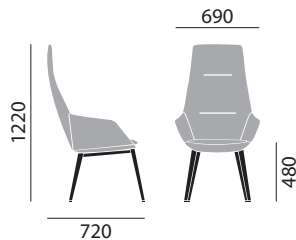

ray soft

brunner ray soft | jehs+laub

Which one to choose? Seat shells available in three heights can be combined with four different frames: choose between a five-star base and a central base frame with four foot extensions – on casters or gliders? A hard decision – but always soft.

HAWORTH® Collection

ray soft

brunner ray soft | jehs+laub

brunner ::

DIMENSIONS

Upholstered easy chair 9613/A

Upholstered easy chair 9623/A

Upholstered easy chair 9633/A