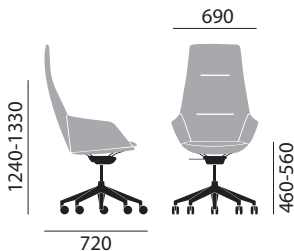

For a complete list of upholstery options, please refer to surfaces.haworth.com.

colours

coating colours: lava, white

ray soft

brunner ray soft | jehs+laub

brunner ::

DIMENSIONS

Upholstered easy chair 9619/A

Upholstered easy chair 9629/A

Upholstered easy chair 9639/A

UPHOLSTERY & FINISHES

basic model

- swivel base in die-cast aluminium, polished
- fully upholstered shell with integrated arms
- single-coloured in fabric or leather, circumferential piping in the same fabric or leather
- pivotable, with rocking mechanism
- height adjustable
- hard casters, retarding depending on load, suitable for soft floors