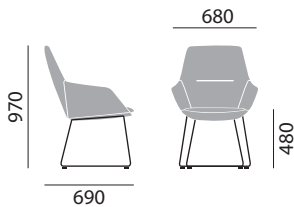

colours

stain colours: stain colours according to Brunner standard range "tones"

ray soft

brunner ray soft | jehs+laub

brunner ::

DIMENSIONS

Upholstered easy chair 9614/A

Upholstered easy chair 9624/A

Upholstered easy chair 9634/A

UPHOLSTERY & FINISHES

basic model

- sled base frame
- solid steel, chromed
- fully upholstered shell with integrated arms
- single-coloured in fabric or leather, circumferential piping in the same fabric or leather
- without gliders