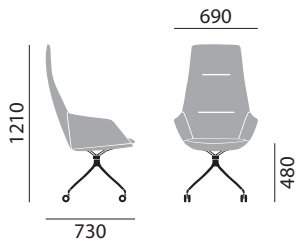

For a complete list of upholstery options, please refer to surfaces.haworth.com.

colours

coating colours: lava, white

ray soft

brunner ray soft | jehs+laub

brunner ::

DIMENSIONS

Upholstered easy chair 9618/A

Upholstered easy chair 9628/A

Upholstered easy chair 9638/A

UPHOLSTERY & FINISHES

basic model

- central base with four foot extensions in polished aluminium
- fully upholstered shell with integrated arms
- single-coloured in fabric or leather, circumferential piping in the same fabric or leather
- non pivotable
- casters with open wheel in hard quality for carpet flooring