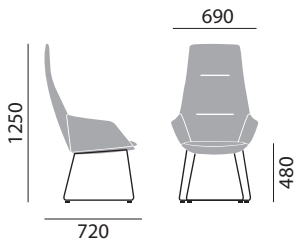

colours

stain colours: stain colours according to Brunner standard range "tones"

ray soft

brunner ray soft | jehs+laub

brunner ::

DIMENSIONS

Upholstered easy chair 9614/A

Upholstered easy chair 9624/A

Upholstered easy chair 9634/A

UPHOLSTERY & FINISHES

basic model

- sled base frame
- solid steel, chromed
- fully upholstered shell with integrated arms
- single-coloured in fabric or leather, circumferential piping in the same fabric or leather
- without gliders