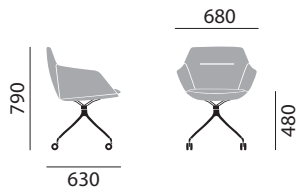

For a complete list of upholstery options, please refer to surfaces.haworth.com.

colours

coating colours: lava, white

ray soft

brunner ray soft | jehs+laub

brunner ::

DIMENSIONS

Upholstered easy chair 9618/A

Upholstered easy chair 9628/A

Upholstered easy chair 9638/A

UPHOLSTERY & FINISHES

basic model

- central base with four foot extensions in polished aluminium
- fully upholstered shell with integrated arms
- single-coloured in fabric or leather, circumferential piping in the same fabric or leather
- non pivotable
- casters with open wheel in hard quality for carpet flooring