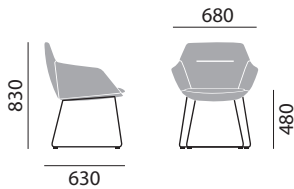

colours

stain colours: stain colours according to Brunner standard range "tones"

ray soft

brunner ray soft | jehs+laub

brunner ::

DIMENSIONS

Upholstered easy chair 9614/A

Upholstered easy chair 9624/A