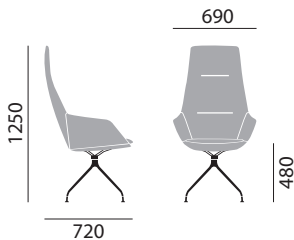

For a complete list of upholstery options, please refer to surfaces.haworth.com.

colours

coating colours: lava, white

ray soft

brunner ray soft | jehs+laub

brunner ::

DIMENSIONS

Upholstered easy chair 9615/A

Upholstered easy chair 9625/A

Upholstered easy chair 9635/A

UPHOLSTERY & FINISHES

basic model

- central base with four foot extensions in polished aluminium
- fully upholstered shell with integrated arms
- single-coloured in fabric or leather, circumferential piping in the same fabric or leather
- pivotable
- gliders with QuickClick-System