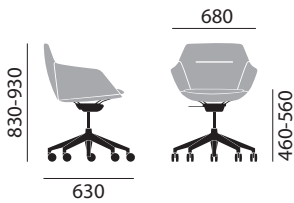

Upholstered easy chair 9629/A

Upholstered easy chair 9639/A

UPHOLSTERY & FINISHES

basic model

- swivel base in die-cast aluminium, polished
- fully upholstered shell with integrated arms
- single-coloured in fabric or leather, circumferential piping in the same fabric or leather
- pivotable, with rocking mechanism
- height adjustable
- hard casters, retarding depending on load, suitable for soft floors