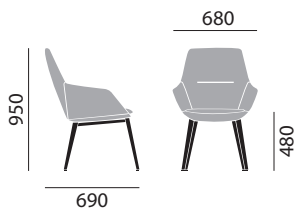

ray soft

brunner ray soft | jehs+laub

Which one to choose? Seat shells available in three heights can be combined with four different frames: choose between a five-star base and a central base frame with four foot extensions – on casters or gliders? A hard decision – but always soft.

HAWORTH® Collection

ray soft

brunner ray soft | jehs+laub

brunner ::

DIMENSIONS

Upholstered easy chair 9613/A

Upholstered easy chair 9623/A

Upholstered easy chair 9633/A