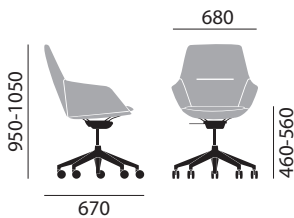

For a complete list of upholstery options, please refer to surfaces.haworth.com.

colours

coating colours: lava, white

ray soft

brunner ray soft | jehs+laub

brunner ::

DIMENSIONS

Upholstered easy chair 9619/A

Upholstered easy chair 9629/A

Upholstered easy chair 9639/A

UPHOLSTERY & FINISHES

basic model

- swivel base in die-cast aluminium, polished
- fully upholstered shell with integrated arms
- single-coloured in fabric or leather, circumferential piping in the same fabric or leather
- pivotable, with rocking mechanism
- height adjustable
- hard casters, retarding depending on load, suitable for soft floors