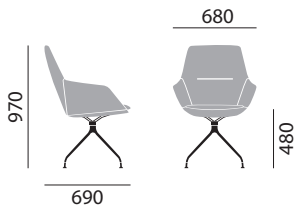

For a complete list of upholstery options, please refer to surfaces.haworth.com.

colours

coating colours: lava, white

ray soft

brunner ray soft | jehs+laub

brunner ::

DIMENSIONS

Upholstered easy chair 9615/A

Upholstered easy chair 9625/A

Upholstered easy chair 9635/A

UPHOLSTERY & FINISHES

basic model

- central base with four foot extensions in polished aluminium
- fully upholstered shell with integrated arms
- single-coloured in fabric or leather, circumferential piping in the same fabric or leather
- pivotable
- gliders with QuickClick-System