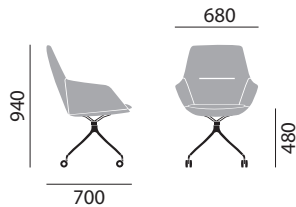

For a complete list of upholstery options, please refer to surfaces.haworth.com.

colours

coating colours: lava, white

ray soft

brunner ray soft | jehs+laub

brunner ::

DIMENSIONS

Upholstered easy chair 9618/A

Upholstered easy chair 9628/A

Upholstered easy chair 9638/A

UPHOLSTERY & FINISHES

basic model

- central base with four foot extensions in polished aluminium
- fully upholstered shell with integrated arms
- single-coloured in fabric or leather, circumferential piping in the same fabric or leather
- non pivotable
- casters with open wheel in hard quality for carpet flooring