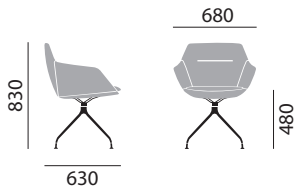

For a complete list of upholstery options, please refer to surfaces.haworth.com.

colours

coating colours: lava, white

ray soft

brunner ray soft | jehs+laub

brunner ::

DIMENSIONS

Upholstered easy chair 9615/A

Upholstered easy chair 9625/A

Upholstered easy chair 9635/A

UPHOLSTERY & FINISHES

basic model

- central base with four foot extensions in polished aluminium
- fully upholstered shell with integrated arms
- single-coloured in fabric or leather, circumferential piping in the same fabric or leather
- pivotable
- gliders with QuickClick-System