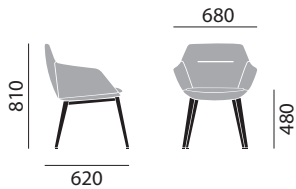

ray soft

brunner ray soft | jehs+laub

Which one to choose? Seat shells available in three heights can be combined with four different frames: choose between a five-star base and a central base frame with four foot extensions – on casters or gliders? A hard decision – but always soft.

HAWORTH® Collection

ray soft

brunner ray soft | jehs+laub

brunner ::

DIMENSIONS

Upholstered easy chair 9613/A

Upholstered easy chair 9623/A

Upholstered easy chair 9633/A