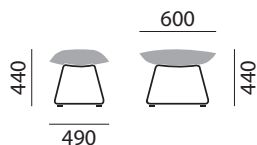

Easy chair, high-back chair 9244

Easy chair, high-back chair 9242

Ottoman 9248

UPHOLSTERY & FINISHES

basic model

- sled base frame
 - wire steel, chromed
 - fully upholstered, single coloured
 - plastic gliders
- 9244:
- easy chair
- 9242:
- high-back chair