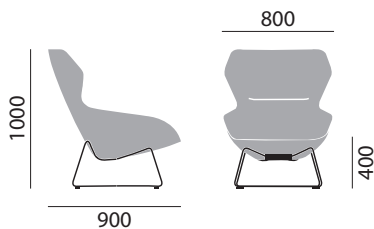

fabric / leather

For a complete list of upholstery options, please refer to surfaces.haworth.com.

colours

lava, white

ray lounge

brunner ray lounge | jehs+laub

brunner ::

DIMENSIONS

Easy chair, high-back chair 9244

Easy chair, high-back chair 9242

Ottoman 9248

UPHOLSTERY & FINISHES

basic model

- sled base frame
 - wire steel, chromed
 - fully upholstered, single coloured
 - plastic gliders
- 9244:
- easy chair
- 9242:
- high-back chair