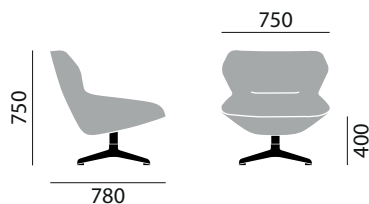

HAWORTH® Collection

ray lounge

brunner ray lounge | jehs+laub

brunner ::

DIMENSIONS

Easy chair 9243

High-back chair 9241

Ottoman 9246

UPHOLSTERY & FINISHES

basic model

- four-star base in aluminium die-cast, polished
- pivotable
- fully upholstered, single coloured
- plastic gliders

options / accessories

- standing column pivotable with self-return mechanism
- frame coated
- gliders
- single-coloured in fabric or leather
- two-coloured (seat and inner side in fabric Kvadrat Hallingdal 65, back in leather torro)