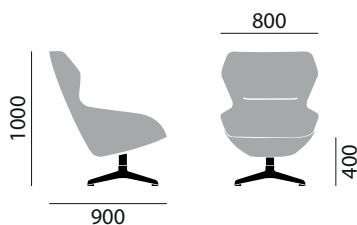

HAWORTH® Collection

ray lounge

brunner ray lounge | jehs+laub

brunner ::

DIMENSIONS

Easy chair 9243

High-back chair 9241

Ottoman 9246

UPHOLSTERY & FINISHES

basic model

- four-star base in aluminium die-cast, polished
- pivotable
- fully upholstered, single coloured
- plastic gliders

options / accessories

- standing column pivotable with self-return mechanism
- frame coated
- gliders
- single-coloured in fabric or leather
- two-coloured (seat and inner side in fabric Kvadrat Hallingdal 65, back in leather torro)