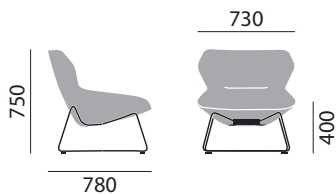

fabric / leather

For a complete list of upholstery options, please refer to surfaces.haworth.com.

colours

lava, white

ray lounge

brunner ray lounge | jehs+laub

brunner ::

DIMENSIONS

Easy chair, high-back chair 9244

Easy chair, high-back chair 9242

Ottoman 9248

UPHOLSTERY & FINISHES

basic model

- sled base frame
 - wire steel, chromed
 - fully upholstered, single coloured
 - plastic gliders
- 9244:
- easy chair
- 9242:
- high-back chair