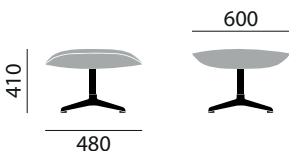

brunner ray lounge | jehs+laub

brunner ::

DIMENSIONS

Easy chair, high-back chair 9245

Easy chair, high-back chair 9240

Ottoman 9247

UPHOLSTERY & FINISHES

basic model