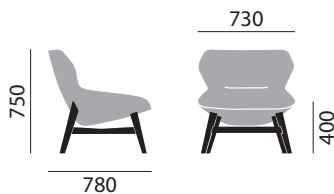

brunner ray lounge | jehs+laub

brunner ::

DIMENSIONS

Easy chair, high-back chair 9245

Easy chair, high-back chair 9240

Ottoman 9247

UPHOLSTERY & FINISHES

basic model