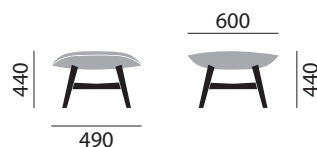

HAWORTH® Collection

ray lounge

brunner ray lounge | jehs+laub

brunner ::

DIMENSIONS

Easy chair 9243

High-back chair 9241

Ottoman 9246

UPHOLSTERY & FINISHES

basic model

- four-star base in aluminium die-cast, polished
- pivotable
- fully upholstered, single coloured
- plastic gliders

options / accessories

- standing column pivotable with self-return mechanism
- frame coated
- gliders
- single-coloured in fabric or leather
- two-coloured (seat and inner side in fabric Kvadrat Hallingdal 65, back in leather torro)