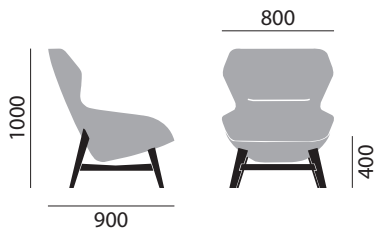

brunner ray lounge | jehs+laub

brunner ::

DIMENSIONS

Easy chair, high-back chair 9245

Easy chair, high-back chair 9240

Ottoman 9247

UPHOLSTERY & FINISHES

basic model

- frame in solid oak wood, stained according to oak standard range, matt lacquered
 - fully upholstered, single coloured
 - plastic gliders
- 9245:
- easy chair
- 9240:
- high-back chair

options / accessories