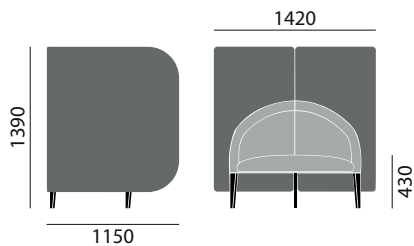

HAWORTH® Collection

cellular

brunner cellular | Archirivolto

brunner ::

DIMENSIONS

Lounge system (three single legs made of steel tube) CE0100

Lounge system (four single legs made of steel tube) CE0300

Lounge system (three single legs made of steel tube) CE1100

Lounge system CE1070

Lounge system CE1080

UPHOLSTERY & FINISHES

basic model

- frame steel tube tapered, coated in lava RAL 7021 FS matt
- panel single-coloured upholstered
- table top in HPL dekor U 11209 MP (SR 209) royal white, U 12231 MP (U231) slate grey
- gliders with anti-sliding-surface
- surface: blockboard
- thickness: 22 mm
- edge: ABS
- dimensions (B leading edge x T): 114 x 75 cm
- CE1070:
 - table height 74 cm
- CE1080:
 - table height 108 cm