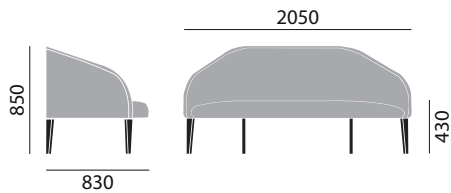

HAWORTH® Collection

cellular

brunner cellular | Archirivolto

brunner ::

DIMENSIONS

Lounge system (three single legs made of steel tube) CE0100

Lounge system (four single legs made of steel tube) CE0300

Lounge system (three single legs made of steel tube) CE1100