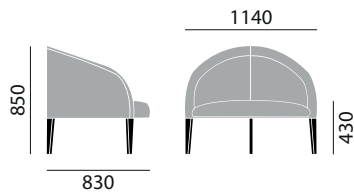

HAWORTH® Collection

cellular

brunner cellular | Archirivolto

brunner ::

DIMENSIONS

Lounge system (three single legs made of steel tube) CE0100

Lounge system (four single legs made of steel tube) CE0300

Lounge system (three single legs made of steel tube) CE1100