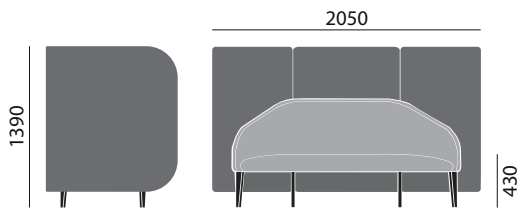

Lounge system (four single legs made of steel tube) CE2300

UPHOLSTERY & FINISHES

basic model

- seat and back upholstered
- gliders with anti-sliding-surface

options / accessories

- felt gliders (for laminate and parquet floors) (3)
- frame coated
- media box 2 x 230V, accessible from the front, installed under seating surface or mounted on the left side (when standing in front), installed between the seating area and the backrest
- media box 1 x 230 V, 1 x USB charger, mounted on the left side (when standing in front), installed between the seating area and the backrest

upholstery

according to Brunner standard range

colours

- alu matt
- white
- lava

basic model

- seat and back upholstered
- panel single-coloured upholstered
- gliders with anti-sliding-surface

options / accessories

- felt gliders (for laminate and parquet floors) (3)
- media box 2 x 230V, accessible from the front, installed under seating surface or mounted on the left side (when standing in front), installed between the seating area and the backrest
- media box 1 x 230 V, 1 x USB charger, mounted on the left side (when standing in front), installed between the seating area and the backrest
- whiteboard, approx. W x H: 65 x 55 cm, attachable, colour white (CE010)
- coat hook

options

- panel two-coloured (two-coloured version only possible within the same fabric collection)

upholstery

according to Brunner standard range

colours

Beschichtungstöne: alu matt, white, lava