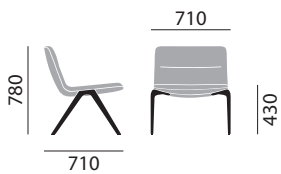

HAWORTH® Collection

A-Lounge

brunner A-Lounge | jehs+laub

brunner ::

DIMENSIONS

Lounge chair 9741

Lounge chair 9743

UPHOLSTERY & FINISHES