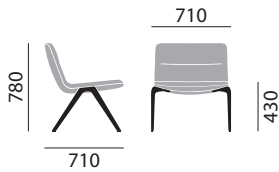

HAWORTH® Collection

A-Lounge

brunner A-Lounge | jehs+laub

brunner ::

DIMENSIONS

Lounge chair 9741

Lounge chair 9743

UPHOLSTERY & FINISHES