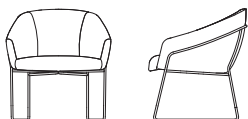

Seat height 440 mm
Seat width 590 mm
Seat depth 510 mm