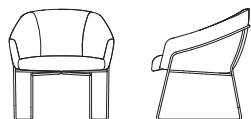

**PLP/1**  
4 leg steel plush

Seat height 440 mm  
Seat width 590 mm  
Seat depth 510 mm

**PLL/2**  
sled steel

Height 755 mm  
Width 710 mm  
Depth 680 mm

- Steel sled
- Metal sled base frame available in any of the standard 8 Boss RAL colours
- Available in fabric or leather
- Plush version: Ruched fabric back detail
- Two Tone options also available – POA
- [www.bosssdesign.com/finishes](http://www.bosssdesign.com/finishes)

**PLP/2**  
sled steel plush

Seat height 440 mm  
Seat width 590 mm  
Seat depth 510 mm

**PLL/3**  
4 leg wooden

Height 755 mm  
Width 710 mm  
Depth 660 mm

- Plush version: Ruched fabric back detail
- Timber 4 leg option
- Available in fabric or leather
- Plush version: Ruched fabric back detail
- Two Tone options also available – POA
- [www.bosssdesign.com/finishes](http://www.bosssdesign.com/finishes)