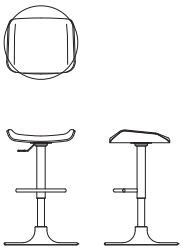

## Dimensions

## Kruze Stool

## Material

**KRU/10**  
stool with back  
tulip base  
(swivel & height  
adjustable)

Height 900–1150 mm  
Seating width 360 mm  
Seating depth 410 mm  
Seating height 590–840 mm  
Base Ø 530 mm

- Fully upholstered (FU), Upholstered inner Oak outershell (O) or Upholstered inner Walnut outershell (W) option
- CMHR moulded seat and back foam
- Base available in 8 standard colours
- Non standard RAL colours available for an MOQ of 20 pieces