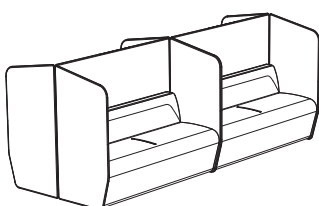

Material

HEM/1
Single seater

Height 760 mm
Width 1000 mm
Depth 665 mm
Seat Height 470 mm
Seat Depth 500 mm
Backrest Height 300 mm

- Modular work lounge seating collection
- Solid wooden frame
- CMHR foam
- Comfortable sprung seat
- Unique zip detail for acoustic screen surround
- Available with or without privacy screens
- Unique stitch detail enabling a mix of fabric combinations – more details www.bosssdesign.com/finishes
- Power and data available with pixels/nodes applied to the base
- Cable management

HEM/2 Double seater

Height 760 mm
Width 1600 mm
Depth 660 mm
Seat Height 472 mm
Seat Depth 500 mm
Backrest Height 300 mm

- Modular work lounge seating collection
- Solid wooden frame
- CMHR foam
- Comfortable sprung seat
- Unique zip detail for acoustic screen surround
- Available with or without privacy screens
- Unique stitch detail enabling a mix of fabric combinations – more details www.bossdesign.com/finishes
- Power and data available with pixels/nodes applied to the base
- Cable management

HEM/2/B Double with back screen

Height 1320 mm
Width 1624 mm
Depth 660 mm

HEM/2/B/L Double with back & left screen

Height 1320 mm
Width 1624 mm
Depth 690 mm

HEM/2/B/R Double with back & right screen

HEM/2/B/L/R Double with back, left & right screen

Height 1320 mm
Width 1624 mm
Depth 690 mm

2x HEM/2/B/L/R

Height 1320 mm
Width 1624 mm
Depth 1378 mm

4x HEM/2/B/L/R

Height 1320 mm
Width 3248 mm
Depth 1378 mm

Hemm - Booth constellations

Dimensions

Material