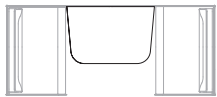

HEM/C7

Height 1320 mm
Width 2375 mm
Depth 1025 mm

HEM/C8

Height 1320 mm
Width 2375 mm
Depth 1625 mm

HEM/C9

Height 1320 mm
Width 2375 mm
Depth 1625 mm

HEM/WB1/L
1p Workbooth
LH opening

Height 1320 mm
Width 1025 mm
Depth 1240 mm

HEM/WB1/R
1p Workbooth
RH opening

Table Depth 700 mm

Hemm - Booth components

Dimensions

Material

Hemm
Table 2p
for Two seat booths

Height 720 mm
Width 905/1000 mm
Depth 650 mm

- www.bosssdesign.com/finishes

Hemm
Table 4p
for Four seat booths

Height 720 mm
Width 905/1000 mm
Depth 1250 mm

- www.bosssdesign.com/finishes

Hemm
Optional Rear Table
available on Two seat
booths only

Table top 720 mm
Table Width 1624 mm