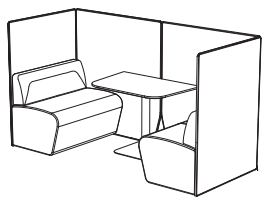

HEM/2 Double seater

Height 760 mm
Width 1600 mm
Depth 660 mm
Seat Height 472 mm
Seat Depth 500 mm
Backrest Height 300 mm

- Modular work lounge seating collection
- Solid wooden frame
- CMHR foam
- Comfortable sprung seat
- Unique zip detail for acoustic screen surround
- Available with or without privacy screens
- Unique stitch detail enabling a mix of fabric combinations – more details www.bossdesign.com/finishes
- Power and data available with pixels/nodes applied to the base
- Cable management

Height 1320 mm
Width 1624 mm
Depth 690 mm

2x HEM/2/B/L/R

Height 1320 mm
Width 1624 mm
Depth 1378 mm

4x HEM/2/B/L/R

Height 1320 mm
Width 3248 mm
Depth 1378 mm

Hemm - Booth constellations

Dimensions

Material

HEM/C6

Height 1320 mm
Width 2375 mm
Depth 1025 mm

- Modular work lounge seating collection
- Solid wooden frame
- CMHR foam
- Comfortable sprung seat
- Unique zip detail for acoustic screen surround
- Available with or without privacy screens
- Unique stitch detail enabling a mix of fabric combinations – more details www.bossdesign.com/finishes
- Power and data available with pixels/nodes applied to the base
- Cable management
- Standard working height table – Reef 25mm