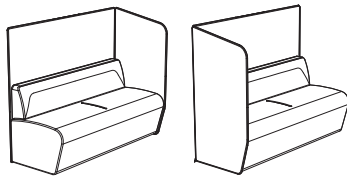

Material

HEM/1
Single seater

Height 760 mm
Width 1000 mm
Depth 665 mm
Seat Height 470 mm
Seat Depth 500 mm
Backrest Height 300 mm

- Modular work lounge seating collection
- Solid wooden frame
- CMHR foam
- Comfortable sprung seat
- Unique zip detail for acoustic screen surround
- Available with or without privacy screens
- Unique stitch detail enabling a mix of fabric combinations – more details www.bosssdesign.com/finishes
- Power and data available with pixels/nodes applied to the base
- Cable management

Height 1320 mm
Width 1025 mm
Depth 690 mm

2x HEM/1/B/L/R

Height 1320 mm
Width 1025 mm
Depth 1378 mm

4x HEM/1/B/L/R

Height 1320 mm
Width 2050 mm
Depth 1378 mm

Hemm - Double seater

Dimensions

Material

HEM/2 Double seater

Height 760 mm
Width 1600 mm
Depth 660 mm
Seat Height 472 mm
Seat Depth 500 mm
Backrest Height 300 mm

- Modular work lounge seating collection
- Solid wooden frame
- CMHR foam
- Comfortable sprung seat
- Unique zip detail for acoustic screen surround
- Available with or without privacy screens
- Unique stitch detail enabling a mix of fabric combinations – more details www.bossdesign.com/finishes
- Power and data available with pixels/nodes applied to the base
- Cable management

HEM/2/B Double with back screen

Height 1320 mm
Width 1624 mm
Depth 660 mm

HEM/2/B/L Double with back & left screen

Height 1320 mm
Width 1624 mm
Depth 690 mm

HEM/2/B/R Double with back & right screen

HEM/2/B/L/R Double with back, left & right screen