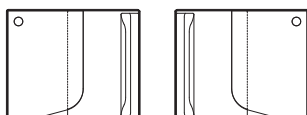

Height 1320 mm
Width 1624 mm
Depth 690 mm

2x HEM/2/B/L/R

Height 1320 mm
Width 1624 mm
Depth 1378 mm

4x HEM/2/B/L/R

Height 1320 mm
Width 3248 mm
Depth 1378 mm

Hemm - Booth constellations

Dimensions

Material

HEM/C7

Height 1320 mm
Width 2375 mm
Depth 1025 mm

HEM/C8

Height 1320 mm
Width 2375 mm
Depth 1625 mm

HEM/C9

Height 1320 mm
Width 2375 mm
Depth 1625 mm

HEM/WB1/L
1p Workbooth
LH opening

Height 1320 mm
Width 1025 mm
Depth 1240 mm

HEM/WB1/R
1p Workbooth
RH opening

Table Depth 700 mm

Hemm - Booth components

Dimensions

Material

Hemm
Table 2p
for Two seat booths

Height 720 mm
Width 905/1000 mm
Depth 650 mm

- www.bosssdesign.com/finishes

Hemm
Table 4p
for Four seat booths

Height 720 mm
Width 905/1000 mm
Depth 1250 mm

- www.bosssdesign.com/finishes

Hemm
Optional Rear Table
available on Two seat
booths only

Table top 720 mm
Table Width 1624 mm