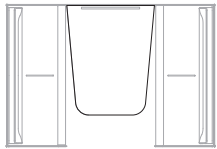

Height 1320 mm
Width 1624 mm
Depth 690 mm

2x HEM/2/B/L/R

Height 1320 mm
Width 1624 mm
Depth 1378 mm

4x HEM/2/B/L/R

Height 1320 mm
Width 3248 mm
Depth 1378 mm

Hemm - Booth constellations

Dimensions

Material

HEM/C7

Height 1320 mm
Width 2375 mm
Depth 1025 mm

HEM/C8

Height 1320 mm
Width 2375 mm
Depth 1625 mm

HEM/C9

Height 1320 mm
Width 2375 mm
Depth 1625 mm

HEM/WB1/L
1p Workbooth
LH opening

Height 1320 mm
Width 1025 mm
Depth 1240 mm

HEM/WB1/R
1p Workbooth
RH opening

Table Depth 700 mm

Hemm - Booth components

Dimensions

Material

Hemm
Table 2p
for Two seat booths

Height 720 mm
Width 905/1000 mm
Depth 650 mm

- www.bosssdesign.com/finishes

Hemm
Table 4p
for Four seat booths

Height 720 mm
Width 905/1000 mm
Depth 1250 mm

- www.bosssdesign.com/finishes

Hemm
Optional Rear Table
available on Two seat
booths only

Table top 720 mm
Table Width 1624 mm