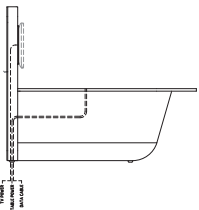

Table:

- White MFC table top with square edge
- Anthracite vinyl kick-plate to table base
- Table top unit includes 2x UK power sockets, 2x USB chargers, 1x HDMI TV input
- Max. area for power/data unit and/or grommet on table top 630 x 160 mm

- www.bosssdesign.com/finishes

COC/2 or COC/3
Media unit,
Poseur height

Rear wall:
Width 1100 mm
Depth 110 mm
Height 1565 mm
Monitor attachment area
700x430 mm

Table:
Width 800 mm
Depth 1800 mm
Height 470 mm

COC/4 & COC/5
Media unit,
high

Rear wall:
Width 1100 mm
Depth 110 mm
Height 1875 mm
Monitor attachment area
700x430 mm

Table:
Width 800 mm
Depth 1800 mm
Height 1050 mm
Base depth 1550 mm

Please note: TV/Monitor not supplied. Not suitable for use with plasma TVs.