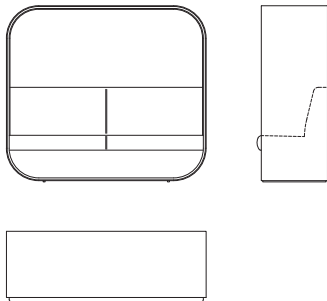

The Media Unit can be used as a standalone piece or in conjunction with the Cocoon units. The specifier can choose between an upholstered back panel or panel with fixed whiteboard.

Features

- Can be upholstered in a wide range of fabrics (except leather or vinyl)
- Rear panel available as a whiteboard
- White MFC table top with square edge
- Anthracite vinyl kick-plate to table base
- Table top unit includes: 2x UK power sockets, 2x USB chargers, 1x HDMI TV input
- Supports monitors from 32" to 46"
- VESA at display mounting interface (FDMI) variant F

Design

Boss Design

Statement of Line

2 seat acoustic sofa, Media unit,
Meeting & poseur height tables

Cocoon

Dimensions

Material

COC/1
2 seat
acoustic high
back sofa

Width 2020 mm
Depth 710 mm
Height 1780 mm

Seat height 470 mm
Seat depth 470 mm
Backrest height 490 mm

- Can be upholstered in a wide range of fabrics (except leather or vinyl)
- www.bosssdesign.com/finishes

2x **COC/1**
Sofas
1x **COC/2**
Media unit

Width 2430 mm
Depth 2090 mm
Height 1780 mm

(see next page for detailed information)

Cocoon – Media unit

Dimensions

Material

- Media unit comes in 3 pieces: Wall panel, Table base and Table top