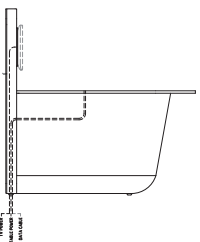

- www.bosssdesign.com/finishes

COC/2 or COC/3
Media unit,
Poseur height

Rear wall:
Width 1100 mm
Depth 110 mm
Height 1565 mm
Monitor attachment area
700x430 mm

Table:
Width 800 mm
Depth 1800 mm
Height 470 mm

COC/4 & COC/5
Media unit,
high

Rear wall:
Width 1100 mm
Depth 110 mm
Height 1875 mm
Monitor attachment area
700x430 mm

Table:
Width 800 mm
Depth 1800 mm
Height 1050 mm
Base depth 1550 mm

Please note: TV/Monitor not supplied. Not suitable for use with plasma TVs.