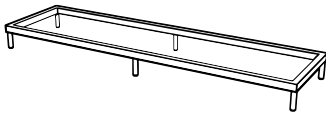

Toulouse basic unit without back

Dimensions H26½xW85xD85cm

CUSTOMISATION

Leg designs

75 Matt black structure lacquered

Fabric and leather

Choose between more than 120 luxury fabrics and leathers.

[Toulouse - 0210]

Toulouse table top

Dimensions H2½xW85xD85cm

Materials Oak veneer

[Toulouse - 0230]

Toulouse frame, small

Dimensions H18xW144xD62cm

[Toulouse - 0220]

Toulouse frame, big

Dimensions H18xW230xD62cm