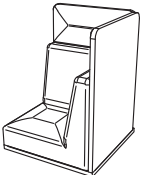

Designer

Henrik Pedersen

TOULOUSE SOFA

[Toulouse - 0170]

Toulouse basic unit with low back panel, armrest left

Dimensions H92xW85xD85cm

[Toulouse - 0180]

Toulouse basic unit with low back panel, armrest right

Dimensions H92xW85xD85cm

[Toulouse - 0190]

Toulouse basic unit with low back panel

Dimensions H92xW85xD85cm

[Toulouse - 0340]

Toulouse wall screen

Dimensions H160xW129xD4cm

[Toulouse - 0360]

Toulouse basic unit with high back panel, armrest left

Dimensions H113xW85xD85cm

[Toulouse - 0370]

Toulouse basic unit with high back panel, armrest right

Dimensions H113xW85xD85cm

[Toulouse - 0380]

Toulouse basic unit with high back panel

Dimensions H18xW230xD62cm