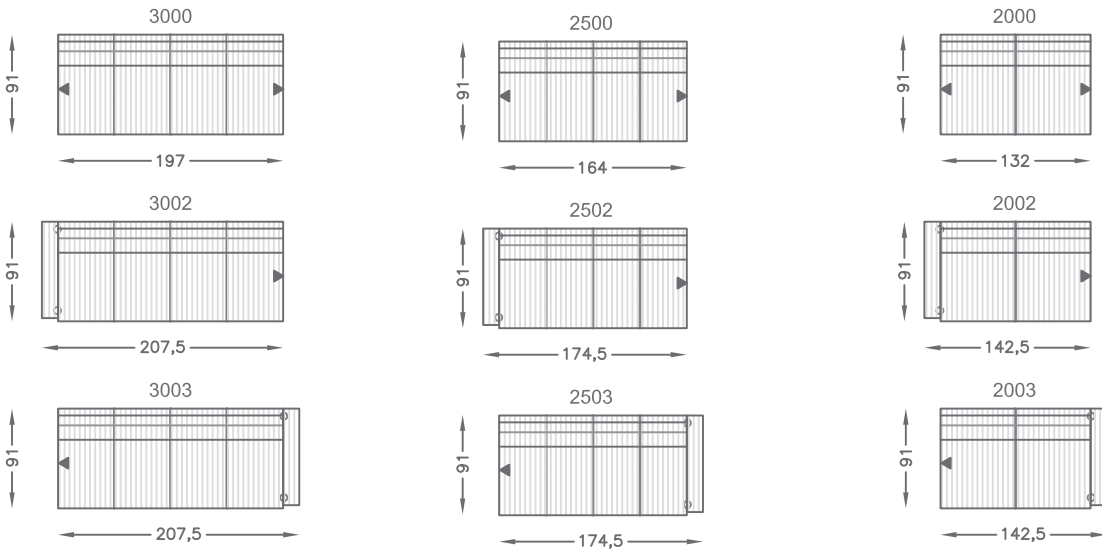

BUILDING MODULES

LEGS/ACCESSORIES

CONNECT

CONNECT CONNECTOR

= MOUNT FITTINGS ON

定制

面料和皮革

120 多种奢华面料和皮革表面可供选择.