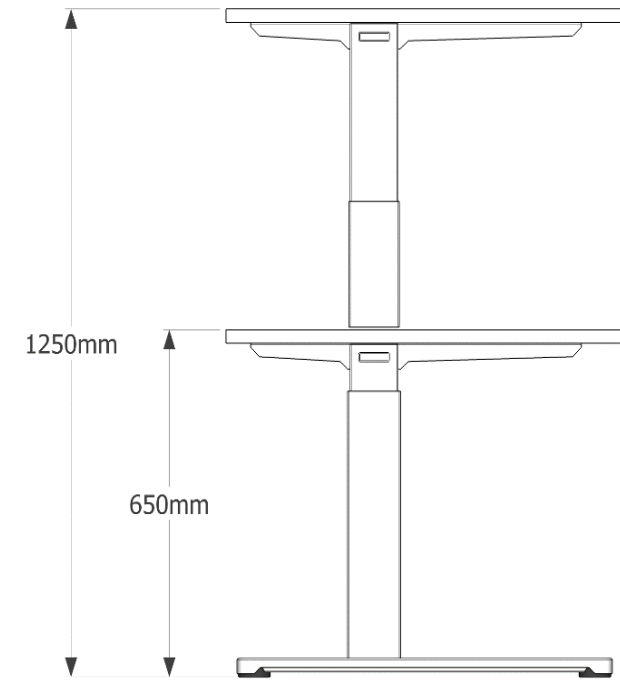

Personalization Tools

Paper tray, universal hook & magnet board.

Fixed and Variable Height Legs

All options in same design aesthetic. Variable height models include crank or motor-driven adjustment options.

HAWORTH

Drift 32 Screens

Screen design features a slim, functional groove with no visible frame.

YourPlace Legs

Fixed height and height-adjustable options utilise the same design aesthetic.

Fixed Height

Crank Desk

Motor-Driven Adjustment

Statement of Line

Screens +
Organisational Beam

Accessories

Desktop

Bench

Bench Screen

Desk Extension