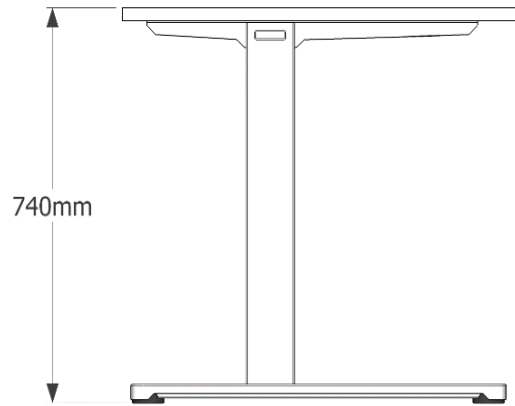

Personalization Tools

Paper tray, universal hook & magnet board.

Fixed and Variable Height Legs

All options in same design aesthetic. Variable height models include crank or motor-driven adjustment options.

HAWORTH

Drift 32 Screens

Screen design features a slim, functional groove with no visible frame.

YourPlace Legs

Fixed height and height-adjustable options utilise the same design aesthetic.

Fixed Height

Crank Desk

Motor-Driven Adjustment

Statement of Line

Screens +
Organisational Beam

Accessories

Desktop

Bench

Bench Screen

Desk Extension