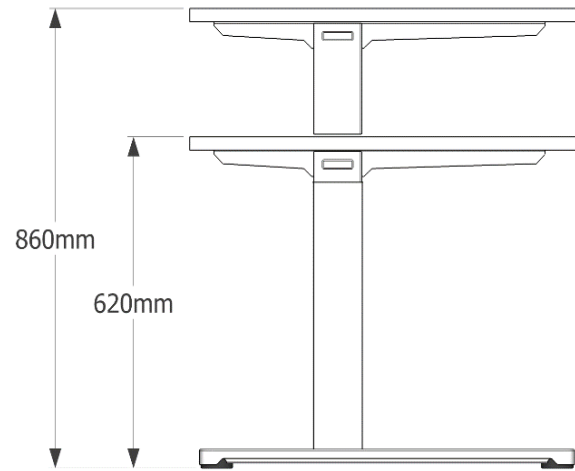

Personalization Tools

Paper tray, universal hook & magnet board.

Fixed and Variable Height Legs

All options in same design aesthetic. Variable height models include crank or motor-driven adjustment options.

HAWORTH

Drift 32 Screens

Screen design features a slim, functional groove with no visible frame.

YourPlace Legs

Fixed height and height-adjustable options utilise the same design aesthetic.

Fixed Height

Crank Desk

Motor-Driven Adjustment

Statement of Line

Screens +
Organisational Beam

Accessories

Desktop

Bench

Bench Screen

Desk Extension