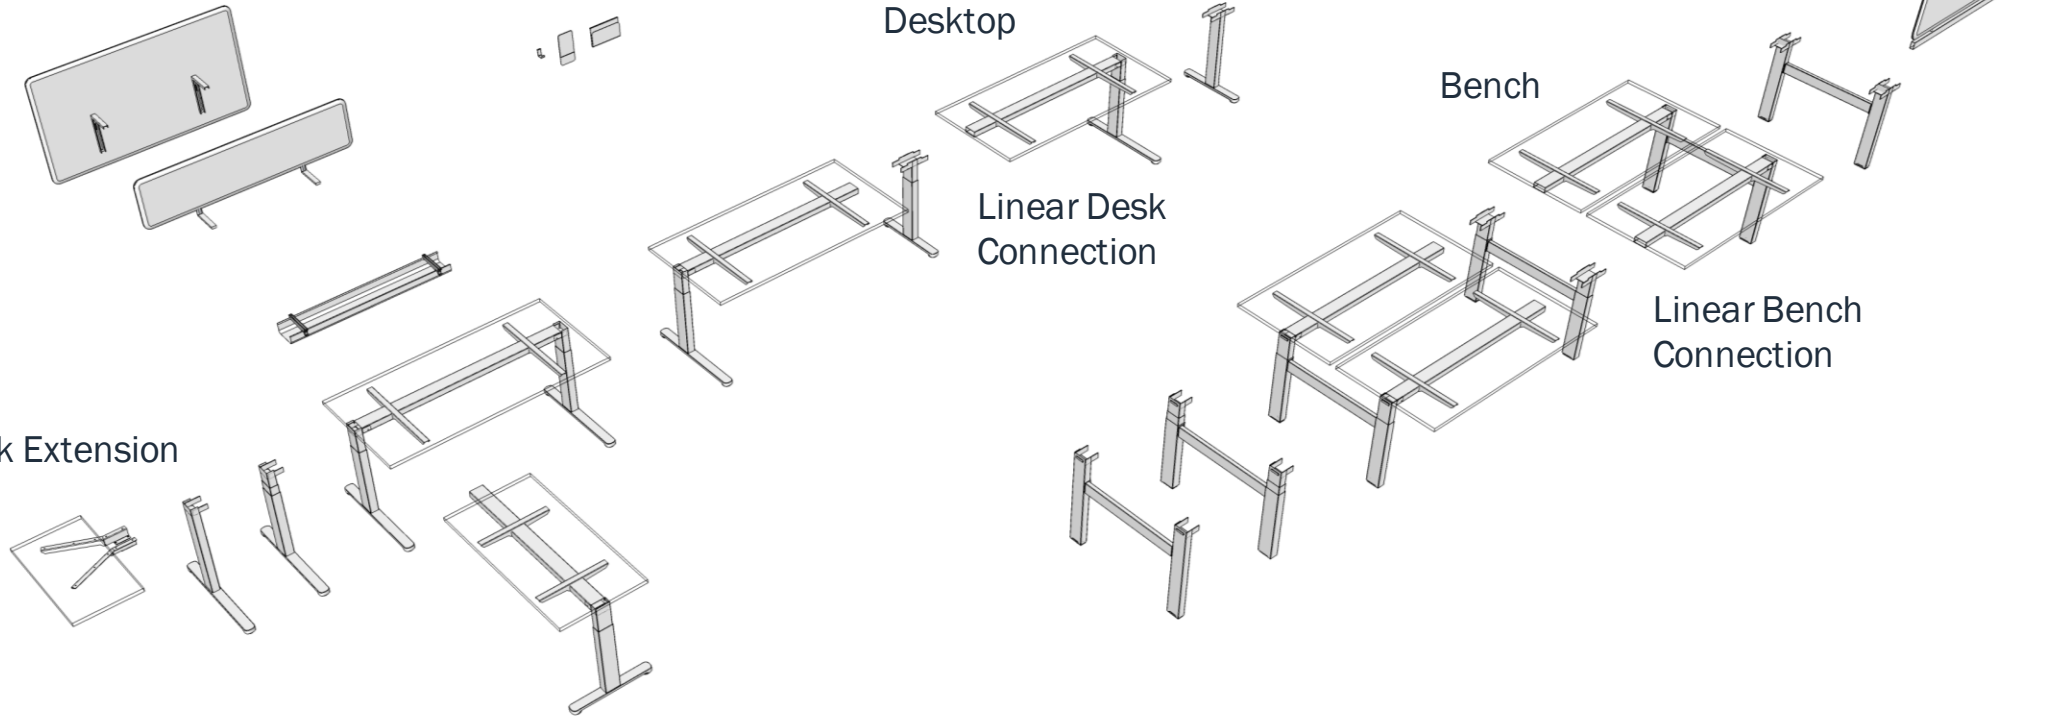

Statement of Line

Screens +
Organisational Beam

Accessories

Desktop

Bench

Bench Screen

Desk Extension

Linear Desk
Connection

Linear Bench
Connection

Desk Return