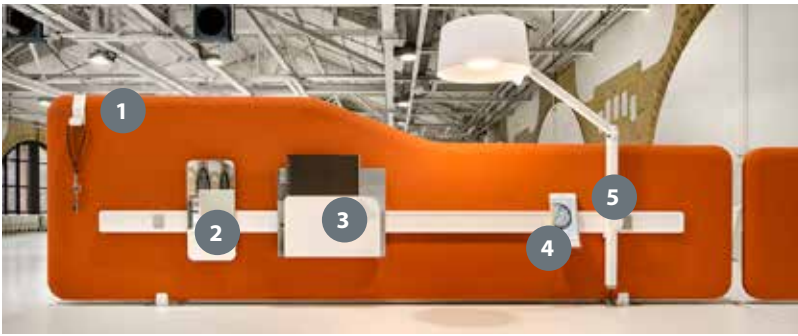

ATTENTION TO DETAIL Desktop accessories (1-4) add a personal touch to your workspace while the ATL light (5) features a colour-changing lampshade that can communicate one's mood, availability, or activity. The light can also be used as a way to define a team space or shared desk occupancy status.

A desire for atmosphere and intimacy has become an important trend in office design, where domestic touches can create a sense of place and encourage people to linger. YourPlace supports this trend through its design and the use of tactile finishes and materials: warm colour palettes, natural materials, and a range of premium textiles. Its diversity of shapes and colours, all of which stimulate the senses in different ways, incites an emotional response and creates visual impact. In a culturally diverse world where we have choices at every turn, YourPlace brings this freedom of choice to the final frontier - the office.

DESK TYPES

PRODUCT		DIMENSIONS	MATERIAL
	Rectangular Desk	Length: 80/100/120/140/160/ 180/200 cm Width: 60/80/90/100 cm	Melamine Melamine, thin top Melamine with veneered edge Veneer 1
	Rectangular Bench	Length: 140/160/180 cm Width: 70/80/90 cm	Melamine Melamine, thin top Melamine with veneered edge Veneer 1
	C-shaped Desk	Length: 160/180/200 cm Width: 90/100 cm	Melamine Melamine, thin top Melamine with veneered edge Veneer 1
	Compact Desk	180/80 x 180/80 180/80 x 160/80 160/80 x 160/80 180/80 x 180/60 180/80 x 160/60 160/80 x 180/60	Melamine Melamine, thin top Melamine with veneered edge Veneer 1
	Kite-shaped Desk 45 degree or 60 degree	45 degree: 222 cm x 80 cm 45 degree: 148 cm x 80 cm 60 degree: 208 cm x 80 cm	Melamine Melamine, thin top Melamine with veneered edge Veneer 1
	Wedshape Desk	Width: 140/160/180/200 cm	Melamine Melamine, thin top Melamine with veneered edge Veneer 1