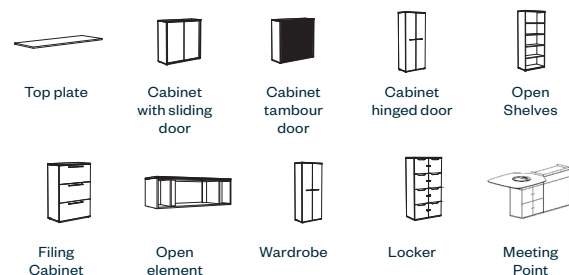

Design

Studio Urquiola

Statement of Line

Product		Dimensions*	Material
	Top plate	Width 40/80/90/100/120/140/ 160/180/200/220/240 cm Depth 43, 65 cm	Melamine, Colour, Veneer
	Sliding Door Cabinet	Width 80/90/100/120/140/ 160 cm Depth 43 cm Height 1/2/3/4 FH* / 74 cm/100 cm	Carcass: Melamine, Veneer Front: Melamine, Acoustic Melamine, Colour, Veneer Back: Melamine, Acoustic melamine, Colour, Veneer, Fabric**
	Tambour Door Cabinet horizontal	Width 80/90/100/120/ 140/160 cm Depth 43 cm Height 1/2/3/4 FH* / 74 cm/100 cm	Carcass: Melamine, Veneer Front:Tambour door (PP), Acoustic tambour door (PP) Back: Melamine, Acoustic melamine, Colour, Veneer, Fabric**
	Hinged Door Cabinet	Width 40/80/90/100/120 cm Depth 43 cm Height 1/2/3/4/5/6 FH* / 74 cm / 100 cm	Carcass: Melamine, Veneer Front/Back: Melamine, Acoustic melamine, Colour, Veneer, Fabric**
	Open Shelves Book Shelves	Width 40/80/90/100/ 120/140/160 cm Depth 33 / 43 cm Height 0,5/1/2/3/4/5/6 FH* / 74 cm / 100 cm	Carcass: Melamine, Veneer Back: Melamine, Acoustic melamine, Colour, Veneer, Fabric**, Perforated metal for 1 FH
	Filing Cabinet	Width 80/100/120 cm Depth 43 cm Height 1/2/3 FH*	Carcass: Melamine, Veneer Front: Melamine, Colour, Veneer Back: Melamine, Acoustic melamine, Colour, Veneer, Fabric**
	Open element	Width 80/90/100/120/ 140/160 cm Depth 43 cm Height 1/2 FH*	Carcass: Melamine, Veneer Divider: Melamine, Veneer, Colour
	Wardrobes	Width 60/100 cm Depth 43 cm Width 40/50/60/80 cm Depth 65 cm	Carcass: Melamine, Veneer Front/Back: Melamine, Acoustic melamine, Colour, Veneer, Fabric**
	Lockers	Width 40/80/100 cm Depth 43 cm Height 3/4/5 FH*	Carcass: Melamine, Veneer Front/Back: Melamine, Colour, Veneer
	Meeting Point	Width 120+80 cm Depth 43 cm Height 1/2 FH*	Carcass/Front/Back: Melamine, Colour, Fabric** Top: Melamine or Massive Wood Oak Open shelf with perforated metal back panel