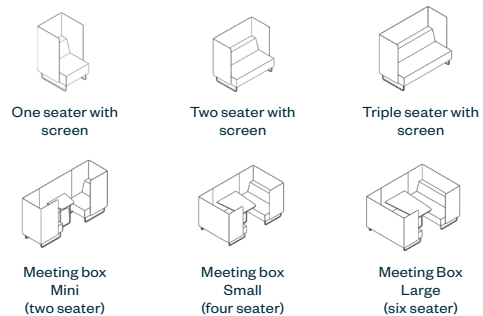

Statement of Line