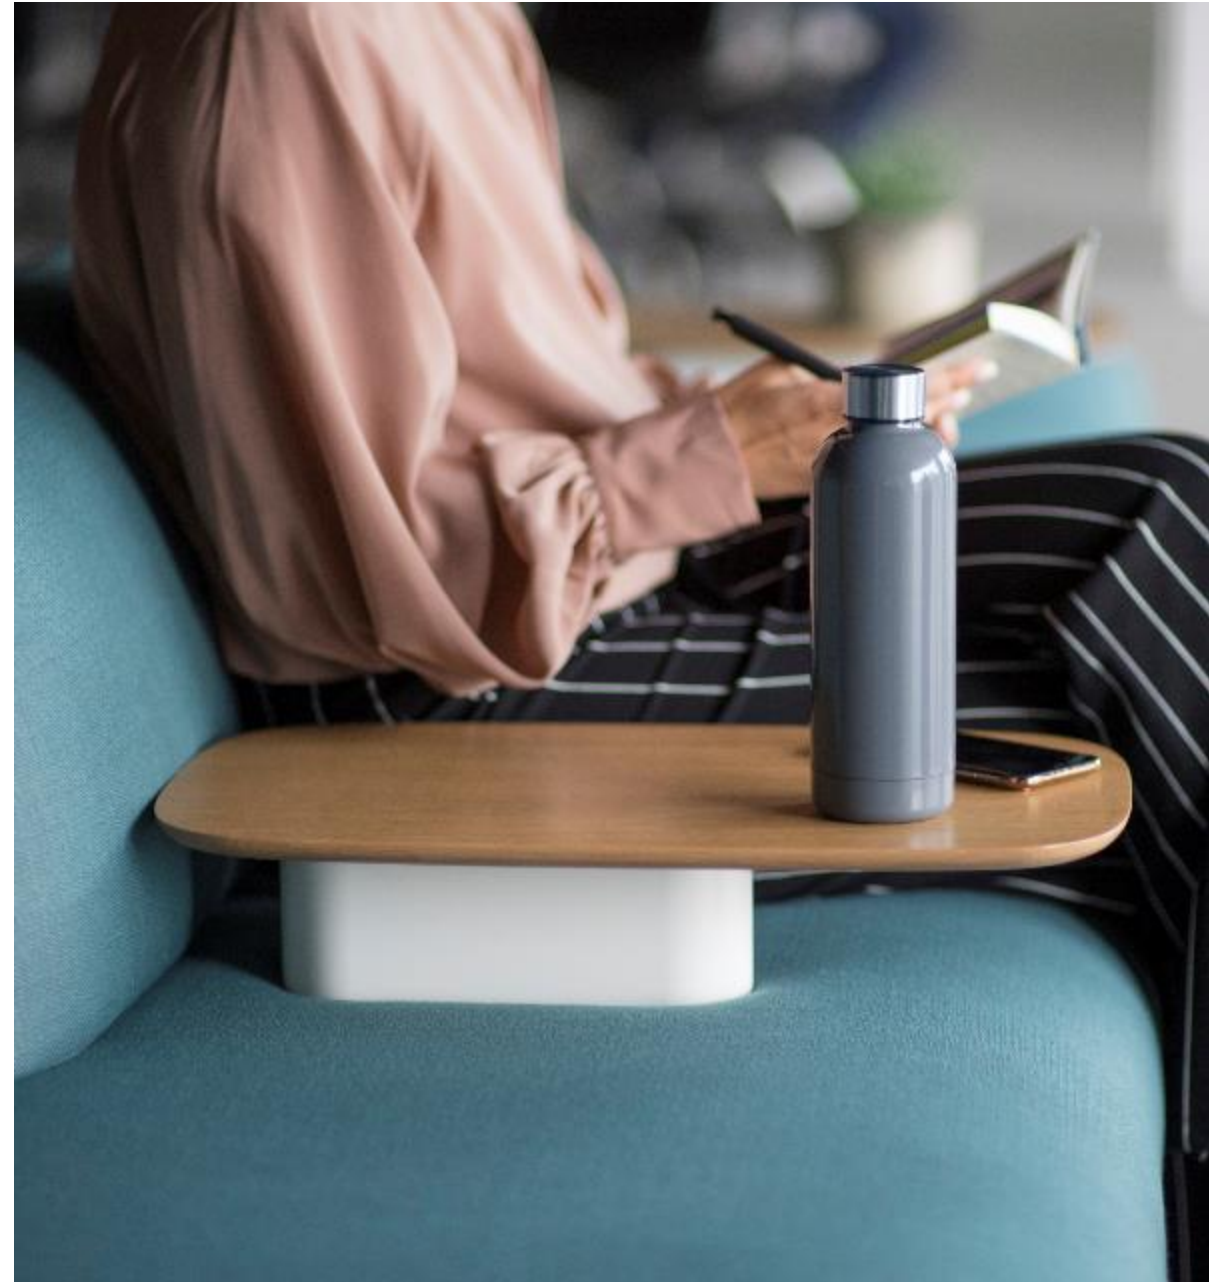

Cabana Lounge Statement of Line

Tables

- Ganged to seating surfaces or can be freestanding to enable freedom to move surfaces where needed
- Square, rectangle, or wedge table, with or without optional tier
- Companion freestanding tables include:
  - Pip Table
  - Openest Sprig