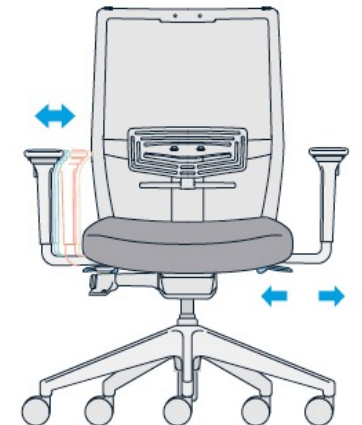

## Soporte lumbar

- min. 70 mm adjustment\*
- min. 70 mm adjustment
- min. 50 mm adjustment
- 

## Brazos

- min. 100 mm adjustment\*
- min. 100 mm adjustment
- min. 50 mm adjustment
- 

- min. 480 mm adjustment\*
- min. 480 mm adjustment
- min. 460 mm adjustment
- min. 460 mm adjustment

- **Type AX** - special office work chair with the extra range of adjustments
- **Type A** - office work chair with a large range of adjustments
- **Type B** - office work chair with a standard range of adjustments
- **Type C** - office work chair with limited adjustments