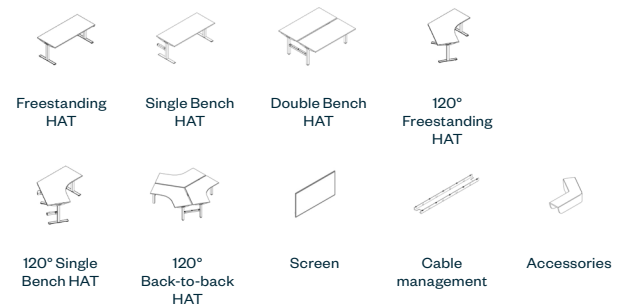

Statement of Line

Design

Haworth Design Studio