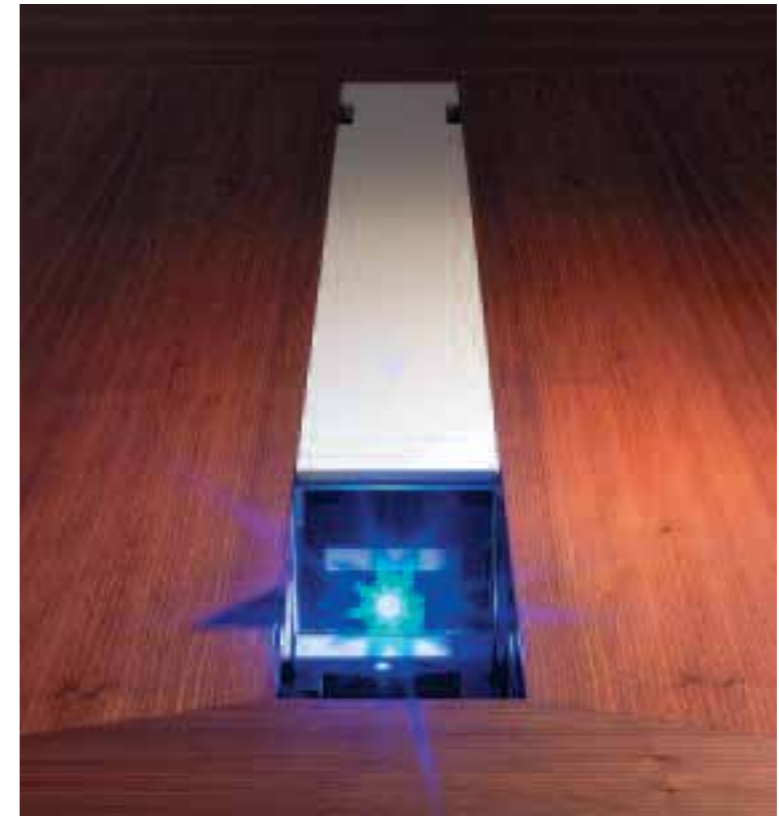

Audience boasts a heritage of more than 60 years in top-of-the-range veneer work.

It offers a wide range of finishes and shapes: rectangular, elliptical, boat, U-shaped, round and square. In addition, ancillary storage, multi-media furniture and a lectern complete the range.

The use of high technology is not a constraint anymore; it is now perfectly integrated, discreet and intuitive. Both speaker and audience gain in serenity and efficiency.

Design Albert Holz.

Mirror technique projection system folds away invisibly to leave a clear line of vision.

Rotating power socket

Lectern with integrated technology. The speaker doesn't have to take care of technical details but stays focused on his meeting.

One screen for each participant. An ideal solution for large rooms where video projection is inadequate. Double-sided screen revolutionizes the meeting concept by encouraging visual contact and interaction.