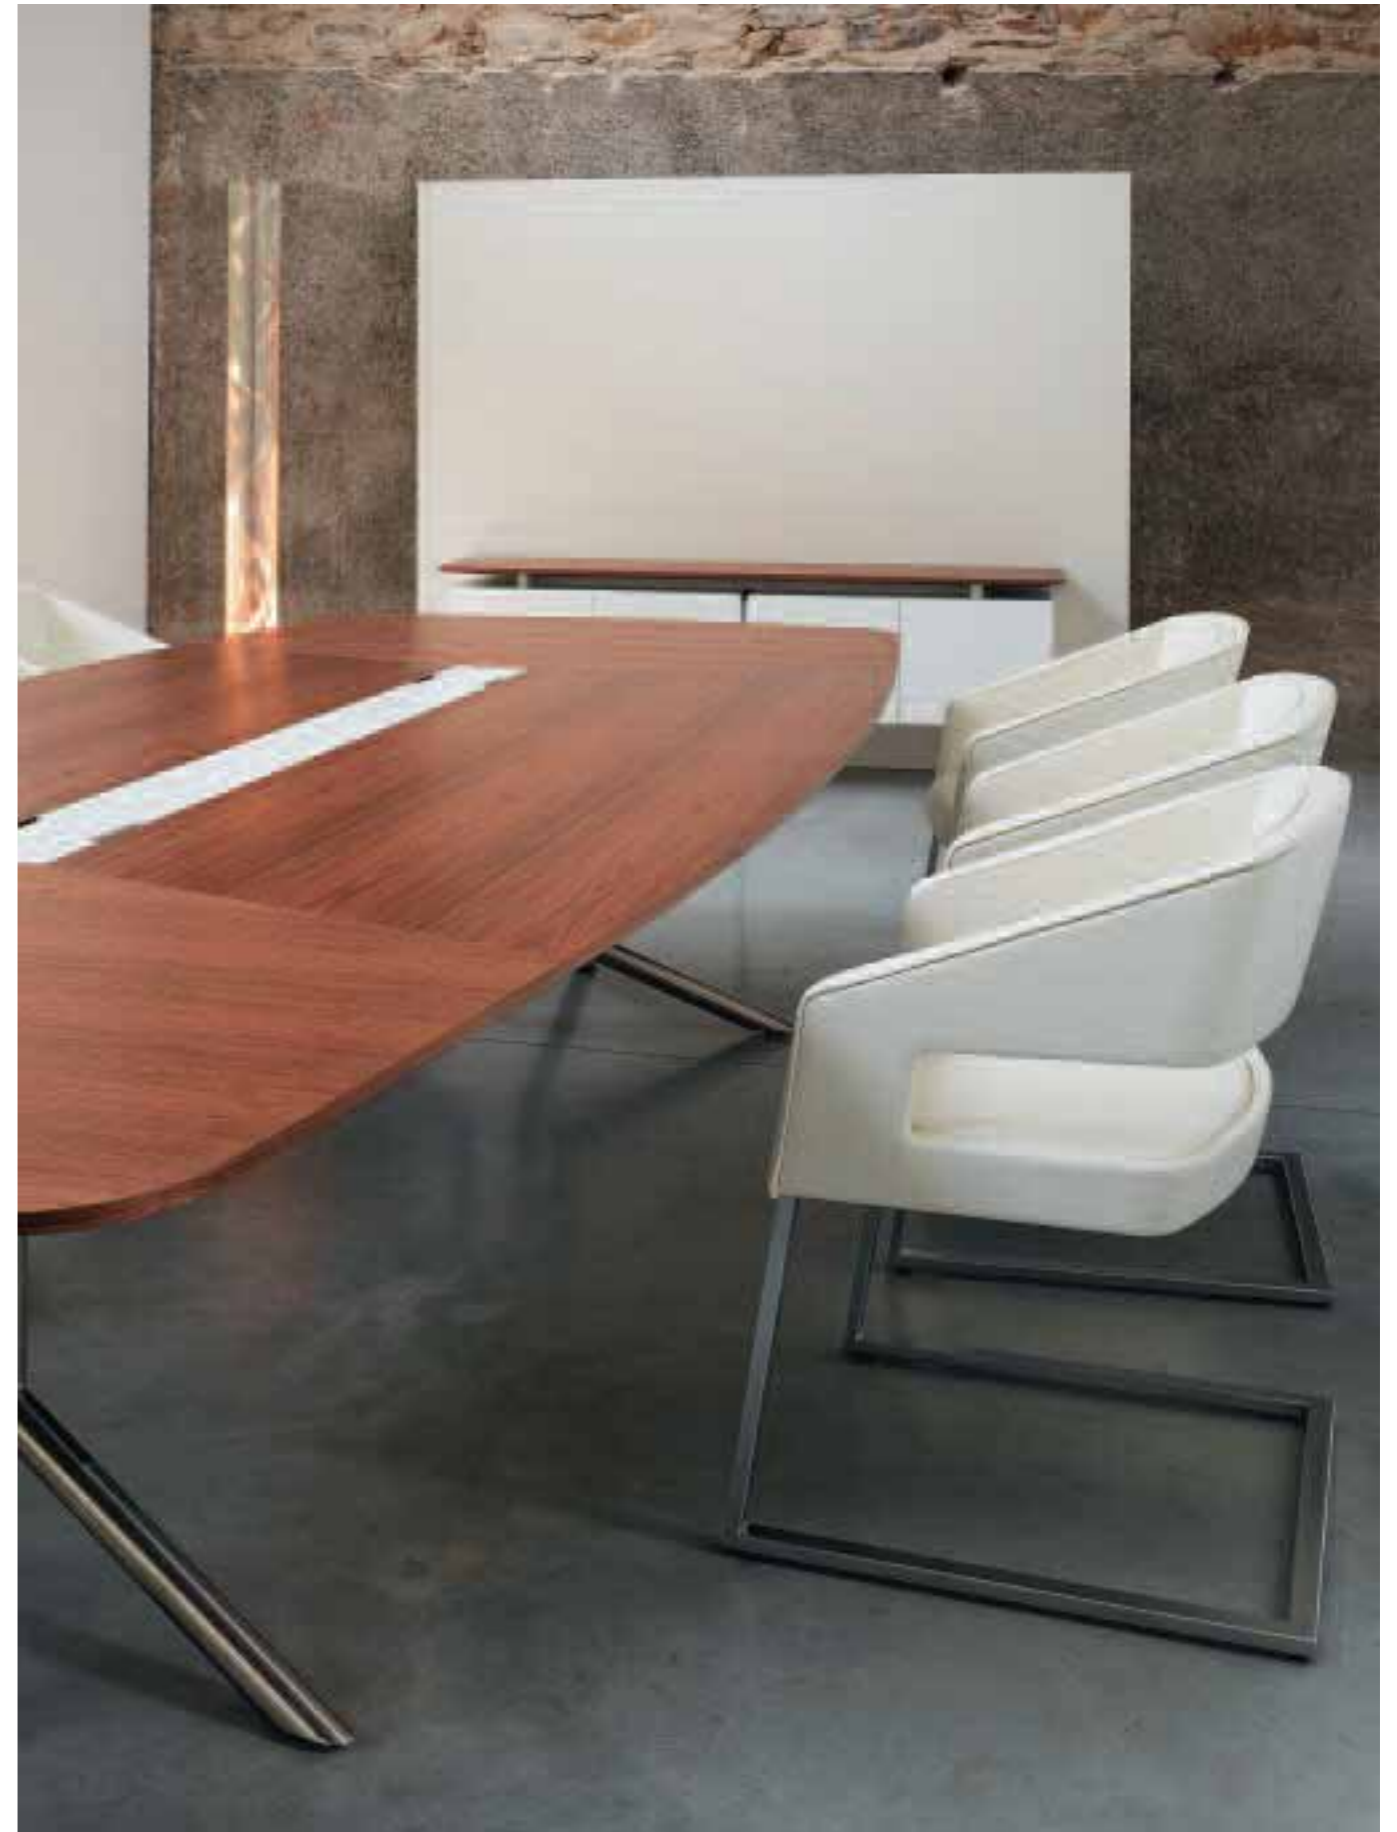

Conferencing rooms connected to technology

Similar to a fingerprint, a conference table is unique. Audience is a program "a la carte" offering a customized answer to each conference space: integrated technology, functionality and image are foremost in our design.

Audience boasts a heritage of more than 60 years in top-of-the-range veneer work.

It offers a wide range of finishes and shapes: rectangular, elliptical, boat, U-shaped, round and square. In addition, ancillary storage, multi-media furniture and a lectern complete the range.

The use of high technology is not a constraint anymore; it is now perfectly integrated, discreet and intuitive. Both speaker and audience gain in serenity and efficiency.

Design Albert Holz.