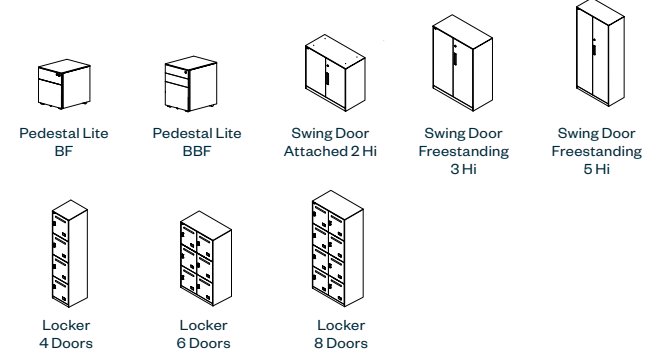

Statement of Line