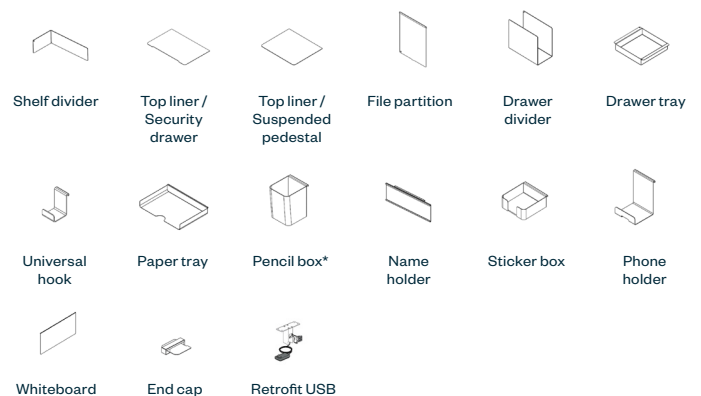

# AP Active Components™ Accessories

AP Active Components includes a variety of accessories such as top liners, dividers, and a universal hook. Tools can hang to allow for a wide range of personalization.

## Product

Shelf divider

Top liner /  
Security drawer

Top liner /  
Suspended  
pedestal

File partition

Drawer divider

Drawer tray

Universal hook