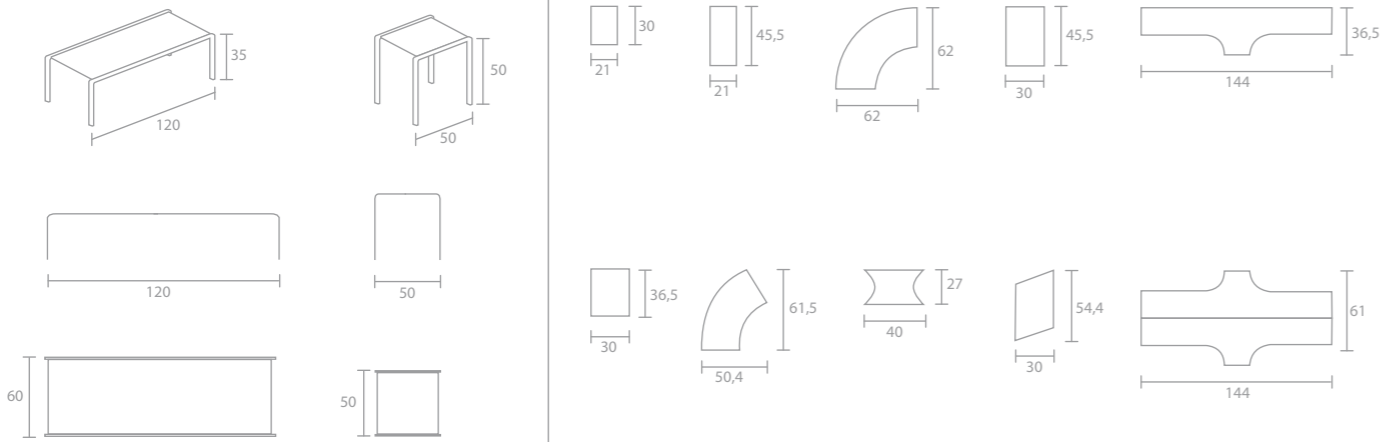

Extension tables provide additional tablespace and set design accents. Ideal in combination with the freestanding table made of white satined acrylic glass.

As an individual element, m_sit placed individually or configured in a group, sets clear design accents. Seating with top bridge units offers design solutions for every environment, creating comfortable waiting areas that harmoniously blend with the architecture.

m_sit

Chairs and sofas

Tables

Extension tables

Design solutions

HAWORTH®

Amsterdam	Guatemala City	New Delhi
Bangalore	Geneva	New York
Barcelona	Holland, MI	Paris
Beijing	Hong Kong	Perth
Bogota	Hyderabad	Pune
Bologna	Kuala Lumpur	Sao Paulo
Brisbane	Lisbon	Shanghai
Brussels	London	Singapore
Budapest	Los Angeles	Stuttgart
Calgary	Madrid	Sydney
Chennai	Melbourne	Tokyo
Chicago	Milan	Warsaw
Dallas	Mexico City	Washington DC
Dubai	Mumbai	Zurich
Frankfurt		