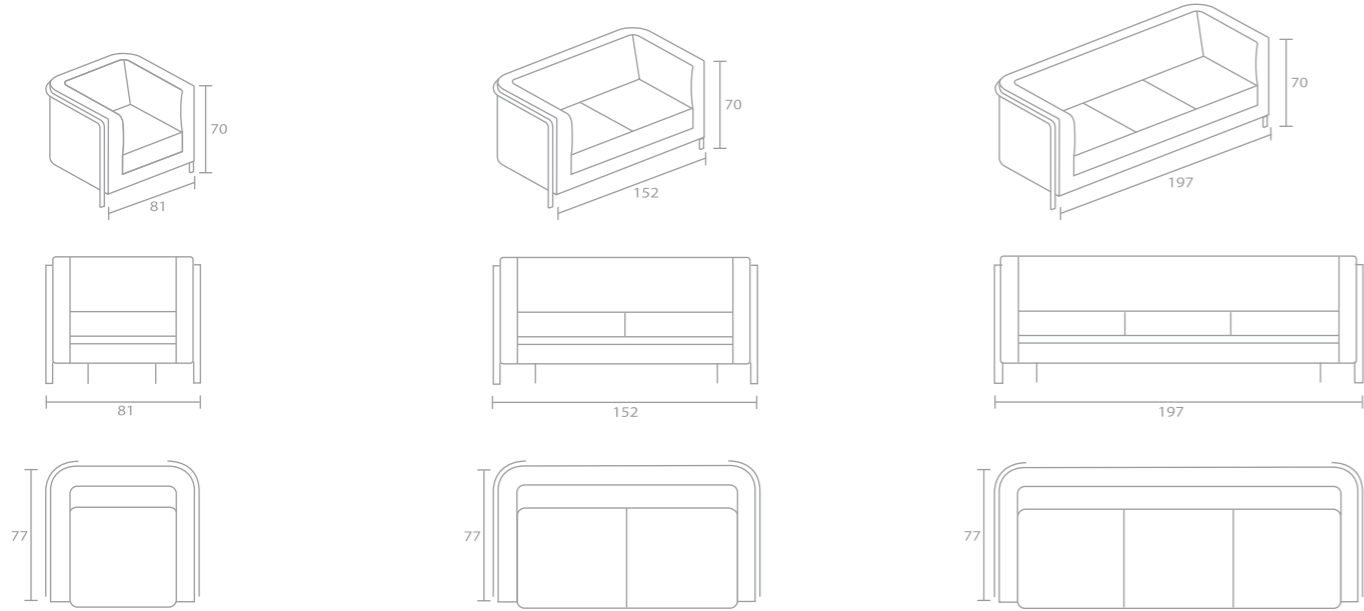

m_sit

Chairs and sofas