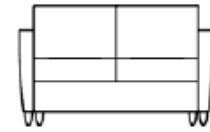

VARIETIES

The ToDo stationary lounge may be upholstered with fabric or leather.

single stationary

double stationary

triple stationary

DIMENSIONS

	Lounge	Settee	Sofa
Depth:	743mm	781mm	781mm
Height:	794mm	794mm	794mm
Width:	762mm	1295mm	1854mm
Seat Height	445mm	445mm	445mm
Seat Depth:	583mm	514mm	521mm
Seat Width:	546mm	1080mm	1638mm
Arm Height:	613mm	613mm	613mm