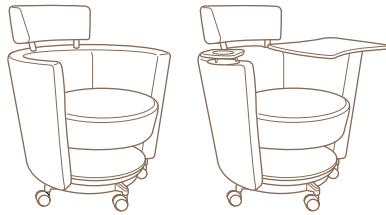

## Lounge

Dimensions:

H : 35" (889mm)  
W : 30.5" (775mm)  
D : 30.25" (768mm)  
SH : 17.5" (445mm)  
SW : 21.25" (540mm)  
SD : 20.25" (514mm)

## Settee

Dimensions:

H : 35" (889mm)  
W : 56.5" (1435mm)  
D : 30.25" (768mm)  
SH : 17.5" (445mm)  
SW : 46.75" (1187mm)  
SD : 20.25" (514mm)

## Mobile Lounge

Dimensions:

H : 34.75" (883mm)  
W : 30.75" (781mm)  
D : 26" (660mm)  
SH : 17.25" (438mm)  
SW : 18.75" (476mm)  
SD : 19.5" (495mm)