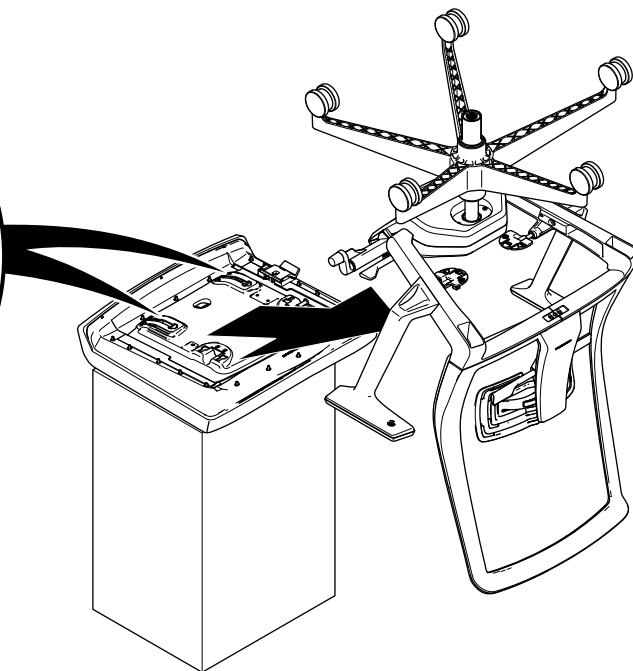

VERY®

**Task Chair**  
Disassembly & Recycling Instructions

**Tools Required**

**1**

**2**

**RECYCLE BINS**

**RUBBER**

CUSTOMER SERVICE PHONE: 1-800-426-8562