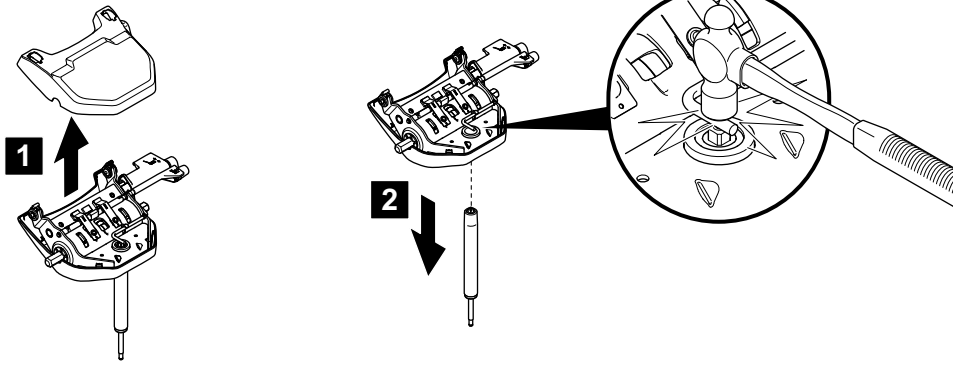

11

RECYCLE BINS

PLASTIC

STEEL

12