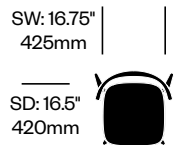

Newood Light

Cappellini | BrogiatoTraverso | 2020 | Imported from Italy

To order, specify:

1. Product number
2. Upholstery and color (if applicable)
3. Wood color