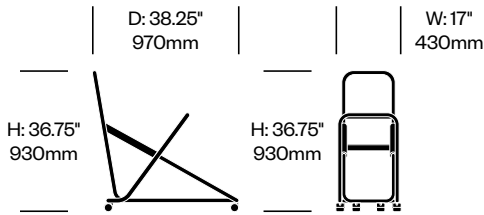

# Newood Light

Cappellini | BrogiatoTraverso | 2020 | Imported from Italy

**To order, specify:**

1. Product number
2. Upholstery and color
3. Wood color

Lounge Chair	Number	List Price
Leather	HCCE-NLL1-1	3,455.00
Fabric	HCCE-NLL1-2	3,115.00
Faux Leather	HCCE-NLL1-3	3,015.00

**To order, specify:**

1. Product number
2. Paint color

Trolley Cart	Number	List Price
Stacks 12 Chairs	HCCE-NWTC	785.00