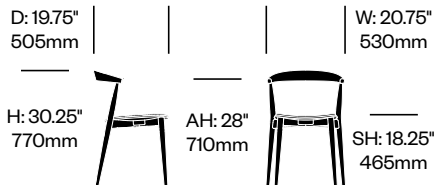

Newood Light

Cappellini | BrogiatoTraverso | 2020 | Imported from Italy

To order, specify:

1. Product number
2. Upholstery and color (if applicable)
3. Wood color

Stacking Side Chair

Number

List Price

Leather	HCCE-NLS4-1	1,375.00
Fabric	HCCE-NLS4-2	1,105.00
Faux Leather	HCCE-NLS4-3	1,015.00
Wood	HCCE-NLS4-W	950.00