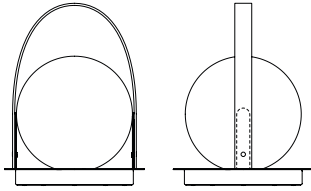

Pablo

CONFIGURATIONS

Portable Light

LED source: LED High-output Chip-on-board
Light control: Mechanical push button
4-stage step and full range dimming (100/40/20/3%)

TH: 33 cm   TD: 20,3 cm   TW: 24,1 cm