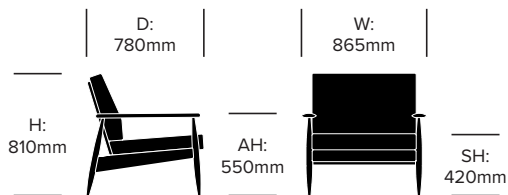

HAWORTH® Collection

BuzziNordic ST100

BuzziSpace | Ståffan Thomassen | 2013 | Imported from the Netherlands

DIMENSIONS

Lounge Chair

Wide Lounge Chair

Two Seat Sofa

Three Seat Sofa

DIMENSIONS

Footstool

Ottoman

Wide Ottoman