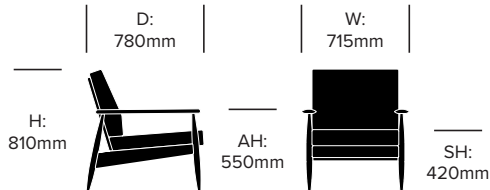

HAWORTH® Collection

BuzziNordic ST100

BuzziSpace | Ståffan Thomassen | 2013 | Imported from the Netherlands

DIMENSIONS

Lounge Chair

Wide Lounge Chair

Two Seat Sofa

Three Seat Sofa

DIMENSIONS

Footstool

Ottoman

Wide Ottoman