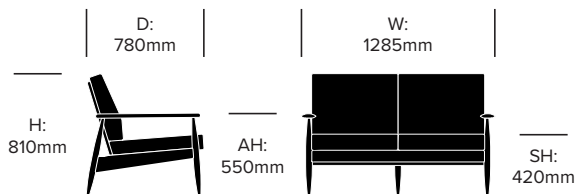

HAWORTH® Collection

BuzziNordic ST100

BuzziSpace | Ståffan Thomassen | 2013 | Imported from the Netherlands

DIMENSIONS

Lounge Chair

Wide Lounge Chair

Two Seat Sofa

Three Seat Sofa

DIMENSIONS

Footstool

Ottoman

Wide Ottoman