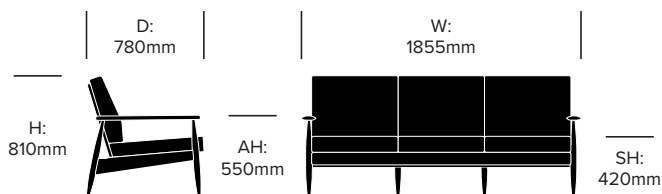

HAWORTH® Collection

BuzziNordic ST100

BuzziSpace | Ståffan Thomassen | 2013 | Imported from the Netherlands

DIMENSIONS

Lounge Chair

Wide Lounge Chair

Two Seat Sofa

Three Seat Sofa

DIMENSIONS

Footstool

Ottoman

Wide Ottoman