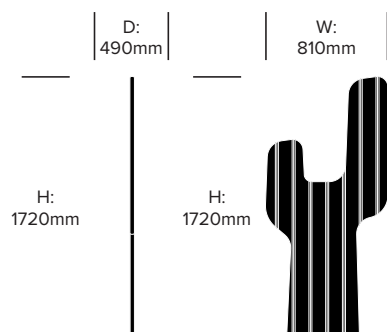

HAWORTH® Collection

BuzziCactus

BuzziSpace | BuzziSpace Studio | 2014 | Imported from the Netherlands

DIMENSIONS

Gringo

Taco

TexMex

UPHOLSTERY & FINISHES