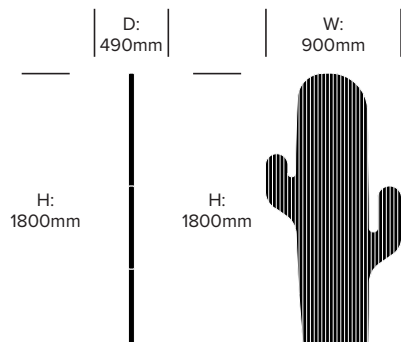

HAWORTH® Collection

BuzziCactus

BuzziSpace | BuzziSpace Studio | 2014 | Imported from the Netherlands

DIMENSIONS

Gringo

Taco

TexMex

UPHOLSTERY & FINISHES