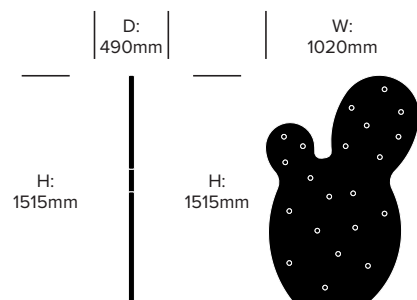

HAWORTH® Collection

BuzziCactus

BuzziSpace | BuzziSpace Studio | 2014 | Imported from the Netherlands

DIMENSIONS

Gringo

Taco

TexMex

UPHOLSTERY & FINISHES