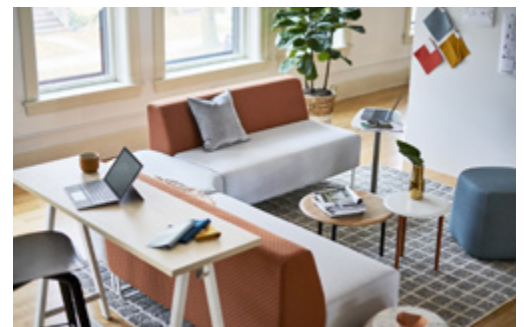

PopUp

Today's mobile workforce seeks choice and flexibility in spaces that support a culture of collaboration. The PopUp table offers a community space for individuals or small groups to gather. Create an inviting destination through its warm, welcoming aesthetics designed for cafés, training areas, open office spaces, enclaves, and huddle rooms—wherever impromptu interaction or socializing occurs.

Compact Collaboration

The PopUp table brings people together through its array of inviting, organic shapes, varying widths and depths, and two heights to support collaborative work or socializing. Its variety of finish options lets you create visual continuity throughout a space, drawing people in to connect and interact.

Complement your space design or let it stand out with an array of configurations and finishes that make the PopUp table unique.

Certifications

- GREENGUARD®
- FSC®
- BIFMA®

Features

- Edge options – Coordinate with the design of a space; choose from standard rectangular edge or sharknose edge.
- Leg profile – Aligns with Intuity® and Active Components™ products for design continuity.
- Optional accent plate – Provides a pop of color to dress up or down (offered in all our trim colors).
- Foot rest – Standard on all tables for good ergonomic support.
- Cable Riser (leg-attached) – Keeps cables organized and out of the way.
- Optional casters – Enable mobility to arrange the space according to activities and needs.
- Optional coat/bag hook – Provides a convenient place to stow personal items to keep the surface uncluttered.