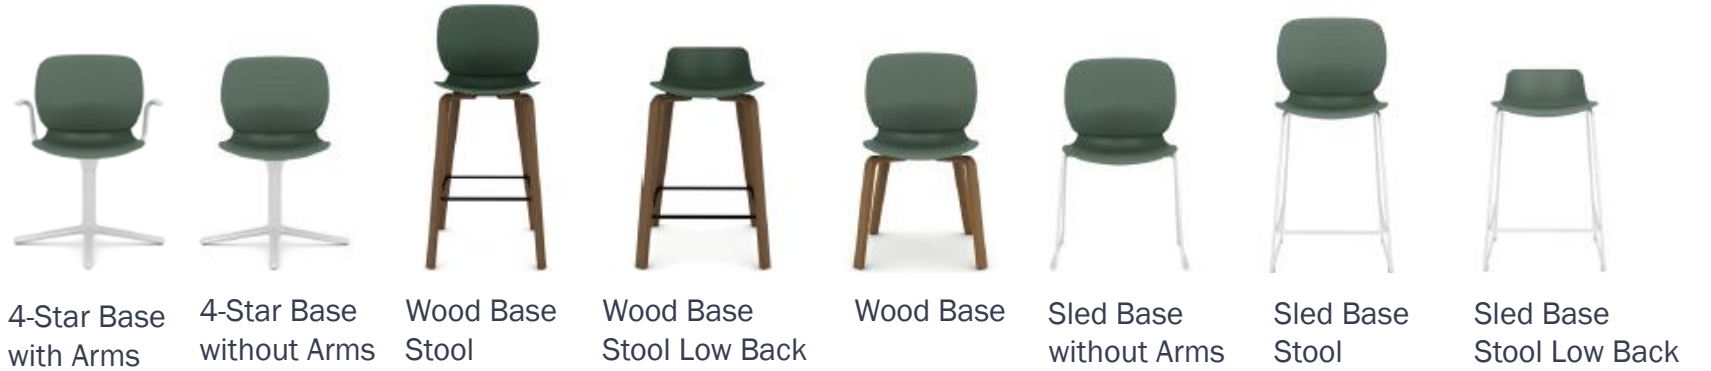

The statement of line is rooted in a one-piece textured, moulded shell that is the same for all chairs for simplicity of specifications. Choose any base with the same shell.

HAWORTH

Key features

- One chair, many spaces, one shell, many bases
- Fresh, expressive design that adds personality
- One-piece, textured moulded shell for various versions
- Offers a fresh, expressive design that allows for adding personality and aesthetic continuity through finishes and colours
- Optional tablet rotates 360°
- Designed by Patricia Urquiola and Haworth Design Studio

Colors and Materials

Gentle and Inviting Design

Maari offers simplicity and warmth in an aesthetic that provides balance within a space.

- The shell has a delicate texture, divided into two elements, the seat and the contoured back. (Upholstered pads are available.)
- Discreet details and a mix of materials make Maari warm and inviting, yet sturdy for the workplace.
- Its fresh, expressive design allows for adding personality and aesthetic continuity through finishes and colours.
- Its gentle, rounded shape complements other products in the Haworth portfolio
- Optional tablet provides active, dynamic seating that comfortably supports a wide range of people and activities.