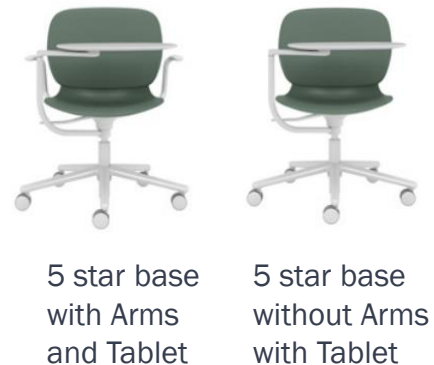

Gentle and Inviting Design

Maari offers simplicity and warmth in an aesthetic that provides balance within a space.

Statement of Line

HAWORTH

Maari Statement of Line

Complete portfolio

Maari offers numerous functional combinations in one seating family to specify in almost any setting.

The statement of line is rooted in a one-piece textured, moulded shell that is the same for all chairs for simplicity of specifications. Choose any base with the same shell.

HAWORTH

Key features

- One chair, many spaces, one shell, many bases
- Fresh, expressive design that adds personality
- One-piece, textured moulded shell for various versions
- Offers a fresh, expressive design that allows for adding personality and aesthetic continuity through finishes and colours
- Optional tablet rotates 360°
- Designed by Patricia Urquiola and Haworth Design Studio