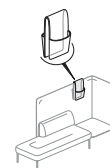

Chaise Lounge

S9DT-0

S9DC-0

S9DT-L

S9DC-H

Chaise Lounge Retreat

Half-back Sofa Retreat

Connector Screen

Accessories

Ganging bracket

Ganging kit

Tables

Square

Rectangular

Wedge

Fabric pocket

Shelf

Coat hook

Material

Legs: Painted aluminium Upholstery Seat/Back/Arms: AP Fabrics & Finishes