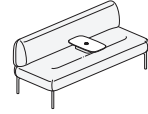

Cabana Lounge™

Cabana Lounge™ is the first sofa system designed to deliver optimal user performance, comfort, and design to create unique destination spaces in the office environment.

Features

- Shorter seat depth promotes upright, engaged postures
- More personal space in a smaller footprint
- No-back, half-back, and full-back sofas with left- or right-handed arms
- Upholstered screens in varying lengths and heights
- Power options in seating and tables
- Attached and freestanding tables
- Accessories that attach to screens, fabric pocket, shelf and coat hook

Design

Patricia Urquiola

Statement of Line

Individual Lounge

Corner Sofa

Single-Seat Sofa

Two-Seat Sofa

Chaise Lounge

Chaise Lounge Retreat

Half-back Sofa Retreat

Tables

Accessories

Product

Individual Lounge

Corner Sofa

Single-Seat Sofa

Two-Seat Collaborative Sofa

S9C0-

S9C2-0

S9CB-0

S9CL-0

S9CL-L

S9CR-H

S9C2-H