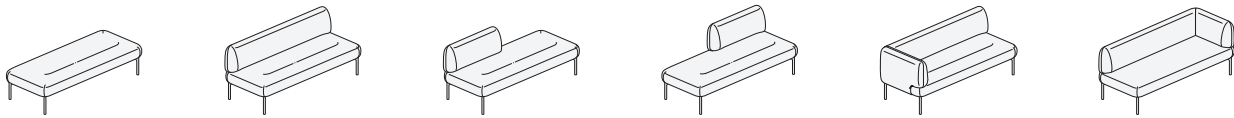

Cabana Lounge™

Cabana Lounge™ is the first sofa system designed to deliver optimal user performance, comfort, and design to create unique destination spaces in the office environment.

Features

- Shorter seat depth promotes upright, engaged postures
- More personal space in a smaller footprint
- No-back, half-back, and full-back sofas with left- or right-handed arms
- Upholstered screens in varying lengths and heights
- Power options in seating and tables
- Attached and freestanding tables
- Accessories that attach to screens, fabric pocket, shelf and coat hook

Design

Patricia Urquiola

Statement of Line

Individual Lounge

Corner Sofa

Single-Seat Sofa

Two-Seat Sofa

Chaise Lounge

Chaise Lounge Retreat

Half-back Sofa Retreat

Tables

Accessories

Product

Individual Lounge

Corner Sofa

Single-Seat Sofa

Two-Seat Collaborative Sofa

S9C0-

S9C2-0

S9CB-0

S9CL-0

S9CL-L

S9CR-H

S9C2-H