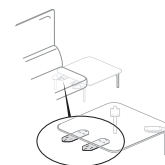

Chaise Lounge

S9DT-0

S9DC-0

S9DT-L

S9DC-H

Chaise Lounge Retreat

Half-back Sofa Retreat

Connector Screen

Accessories

Ganging bracket

Ganging kit

Tables

Square

Rectangular

Wedge

Fabric pocket