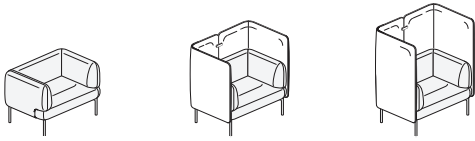

Cabana Lounge™

Cabana Lounge™ is the first sofa system designed to deliver optimal user performance, comfort, and design to create unique destination spaces in the office environment.

Features

- Shorter seat depth promotes upright, engaged postures
- More personal space in a smaller footprint
- No-back, half-back, and full-back sofas with left- or right-handed arms
- Upholstered screens in varying lengths and heights
- Power options in seating and tables
- Attached and freestanding tables
- Accessories that attach to screens, fabric pocket, shelf and coat hook

Design

Patricia Urquiola

Statement of Line

Individual Lounge

Corner Sofa

Single-Seat Sofa

Two-Seat Sofa

Chaise Lounge

Chaise Lounge Retreat

Half-back Sofa Retreat

Tables

Accessories

Product

Individual Lounge

Corner Sofa

Single-Seat Sofa

Two-Seat Collaborative Sofa

S9C0-

S9C2-0

S9CB-0

S9CL-0

S9CL-L

S9CR-H

S9C2-H