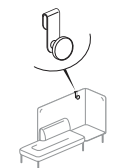

Chaise Lounge

S9DT-0

S9DC-0

S9DT-L

S9DC-H

Chaise Lounge Retreat

Half-back Sofa Retreat

Connector Screen

Accessories

Ganging bracket

Ganging kit

Tables

Square

Rectangular

Wedge

Fabric pocket

Shelf

Coat hook

Material

Legs: Painted aluminium Upholstery Seat/Back/Arms: AP Fabrics & Finishes