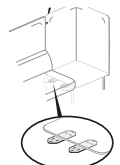

Chaise Lounge

S9DT-0

S9DC-0

S9DT-L

S9DC-H

Chaise Lounge Retreat

Half-back Sofa Retreat

Connector Screen

Accessories

Ganging bracket

Ganging kit

Tables

Square

Rectangular

Wedge

Fabric pocket