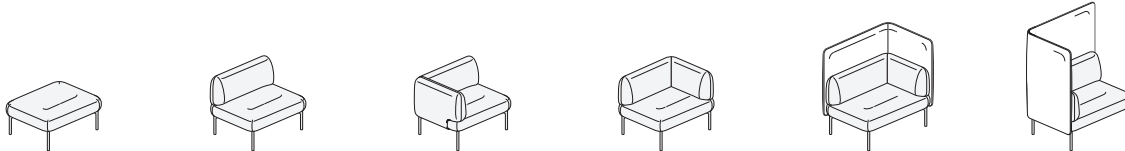

Cabana Lounge™

Cabana Lounge™ is the first sofa system designed to deliver optimal user performance, comfort, and design to create unique destination spaces in the office environment.

Features

- Shorter seat depth promotes upright, engaged postures
- More personal space in a smaller footprint
- No-back, half-back, and full-back sofas with left- or right-handed arms
- Upholstered screens in varying lengths and heights
- Power options in seating and tables
- Attached and freestanding tables
- Accessories that attach to screens, fabric pocket, shelf and coat hook

Design

Patricia Urquiola

Statement of Line

Individual Lounge

Corner Sofa

Single-Seat Sofa

Two-Seat Sofa

Chaise Lounge

Chaise Lounge Retreat

Half-back Sofa Retreat

Tables

Accessories

Product

Individual Lounge

Corner Sofa

Single-Seat Sofa

Two-Seat Collaborative Sofa

S9C0-

S9C2-0

S9CB-0

S9CL-0

S9CL-L

S9CR-H

S9C2-H