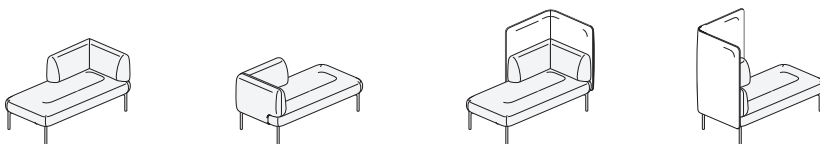

Cabana Lounge™

Cabana Lounge™ is the first sofa system designed to deliver optimal user performance, comfort, and design to create unique destination spaces in the office environment.

Features

- Shorter seat depth promotes upright, engaged postures
- More personal space in a smaller footprint
- No-back, half-back, and full-back sofas with left- or right-handed arms
- Upholstered screens in varying lengths and heights
- Power options in seating and tables
- Attached and freestanding tables
- Accessories that attach to screens, fabric pocket, shelf and coat hook

Chaise Lounge Retreat

Half-back Sofa Retreat

Tables

Accessories

Product

Individual Lounge

Corner Sofa

Single-Seat Sofa

Two-Seat Collaborative Sofa

S9C0-

S9C2-0

S9CB-0

S9CL-0

S9CL-L

S9CR-H

S9C2-H

Chaise Lounge

S9DT-0

S9DC-0

S9DT-L

S9DC-H

Chaise Lounge Retreat

Half-back Sofa Retreat

Connector Screen