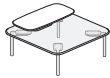

Chaise Lounge

S9DT-0

S9DC-0

S9DT-L

S9DC-H

Chaise Lounge Retreat

Half-back Sofa Retreat

Connector Screen

Accessories

Ganging bracket

Ganging kit

Tables

Square

Rectangular

Wedge

Fabric pocket