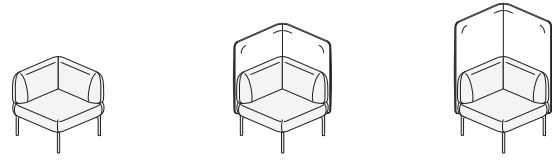

Cabana Lounge™

Cabana Lounge™ is the first sofa system designed to deliver optimal user performance, comfort, and design to create unique destination spaces in the office environment.

Features

- Shorter seat depth promotes upright, engaged postures
- More personal space in a smaller footprint
- No-back, half-back, and full-back sofas with left- or right-handed arms
- Upholstered screens in varying lengths and heights
- Power options in seating and tables
- Attached and freestanding tables
- Accessories that attach to screens, fabric pocket, shelf and coat hook

Design

Patricia Urquiola

Statement of Line

Individual Lounge

Corner Sofa

Single-Seat Sofa

Two-Seat Sofa

Chaise Lounge

Chaise Lounge Retreat

Half-back Sofa Retreat

Tables

Accessories

Product

Individual Lounge

Corner Sofa

Single-Seat Sofa

Two-Seat Collaborative Sofa

S9C0-

S9C2-0

S9CB-0

S9CL-0

S9CL-L

S9CR-H

S9C2-H