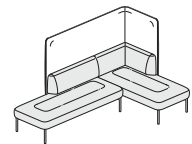

Chaise Lounge Retreat

Half-back Sofa Retreat

Tables

Accessories

Product

Individual Lounge

Corner Sofa

Single-Seat Sofa

Two-Seat Collaborative Sofa

S9C0-

S9C2-0

S9CB-0

S9CL-0

S9CL-L

S9CR-H

S9C2-H

Chaise Lounge

S9DT-0

S9DC-0

S9DT-L

S9DC-H

Chaise Lounge Retreat

Half-back Sofa Retreat

Connector Screen

Accessories

Ganging bracket

Ganging kit

Tables

Square

Rectangular

Wedge

Fabric pocket