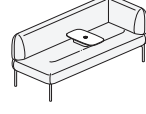

Chaise Lounge Retreat

Half-back Sofa Retreat

Tables

Accessories

Product

Individual Lounge

Corner Sofa

Single-Seat Sofa

Two-Seat Collaborative Sofa

S9C0-

S9C2-0

S9CB-0

S9CL-0

S9CL-L

S9CR-H

S9C2-H

Chaise Lounge

S9DT-0

S9DC-0

S9DT-L

S9DC-H

Chaise Lounge Retreat

Half-back Sofa Retreat

Connector Screen