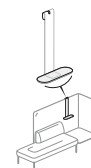

Chaise Lounge

S9DT-0

S9DC-0

S9DT-L

S9DC-H

Chaise Lounge Retreat

Half-back Sofa Retreat

Connector Screen

Accessories

Ganging bracket

Ganging kit

Tables

Square

Rectangular

Wedge

Fabric pocket

Shelf

Coat hook

Material

Legs: Painted aluminium Upholstery Seat/Back/Arms: AP Fabrics & Finishes