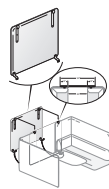

Chaise Lounge

S9DT-0

S9DC-0

S9DT-L

S9DC-H

Chaise Lounge Retreat

Half-back Sofa Retreat

Connector Screen

Accessories

Ganging bracket

Ganging kit

Tables

Square

Rectangular

Wedge

Fabric pocket