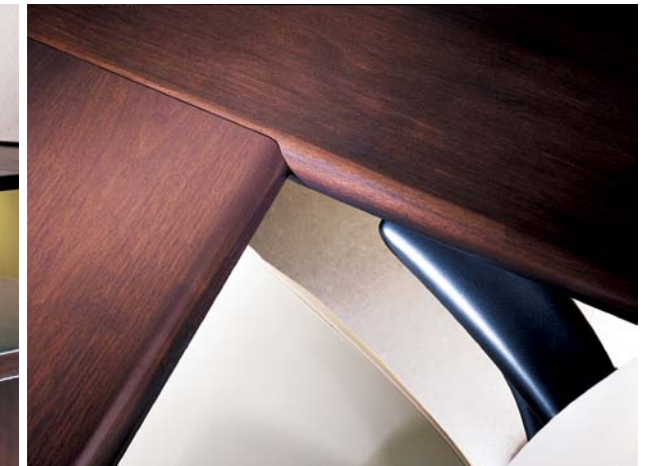

Counter Profile Edge