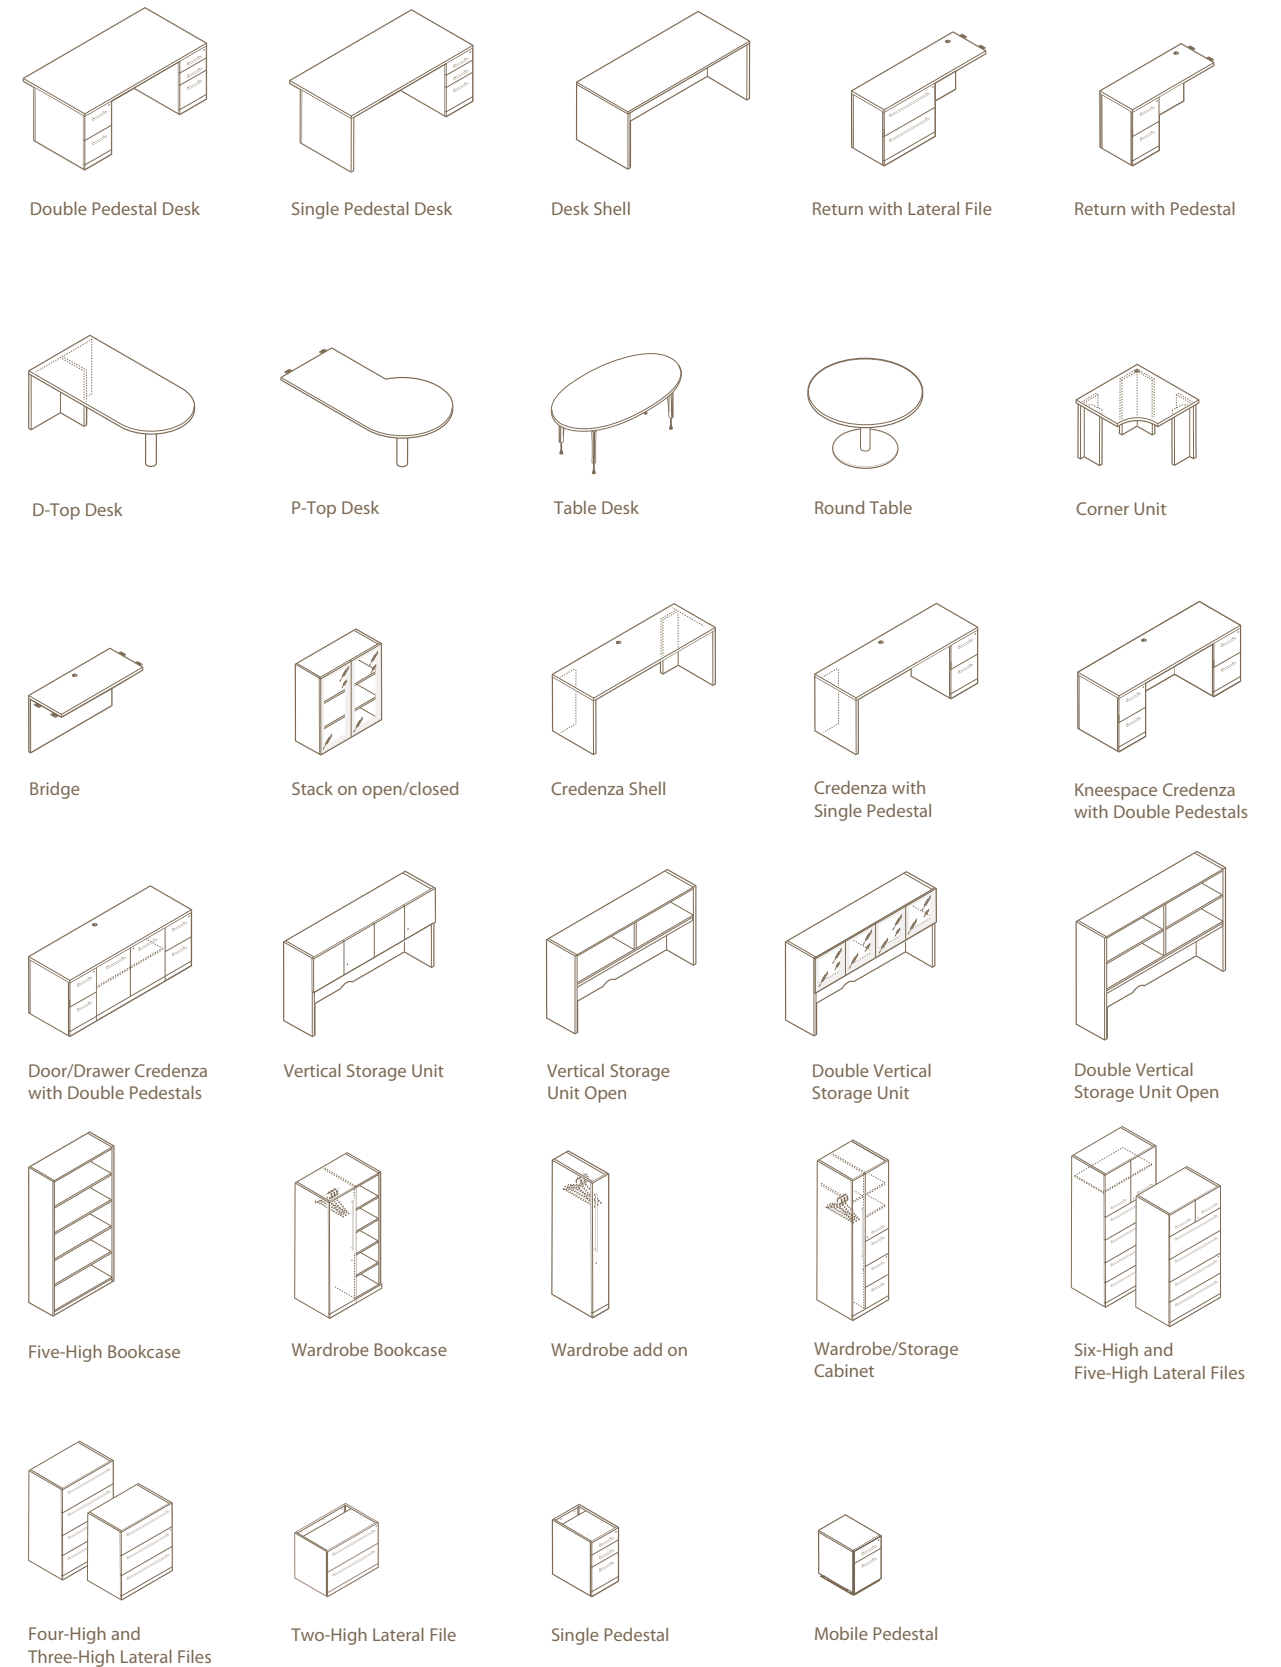

A sampling of the Masters Series product offerings.

Masters Series allows basic components to be compatible with a variety of finishes.