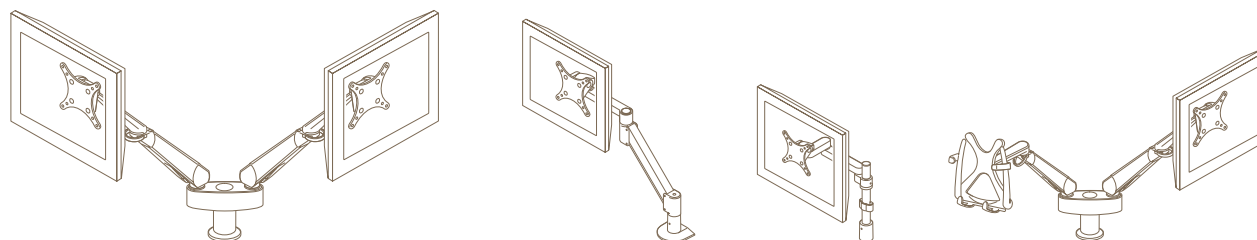

Monitor Arms