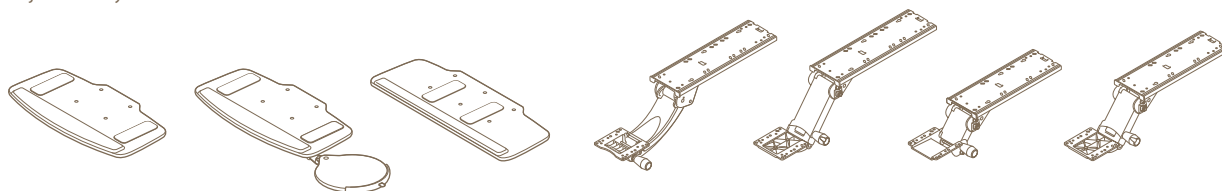

Additional Ergonomic Work Tools Offered

Adjustable Keyboard Pad Solutions