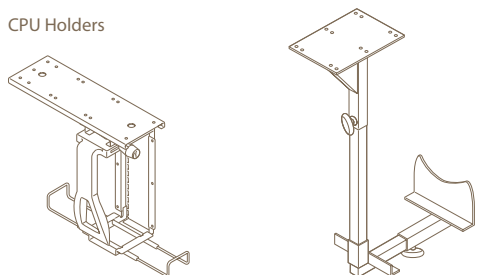

Boogie® Board

Get comfortable with our award winning, ergonomic, patented-design Boogie Board adjustable keyboard pad. Like our other AKPs, Boogie Board is easy to install and simple to use. It's fully adjustable to your preferred height, distance, and tilt comfort. You'll love the adjustable palm rest and mouse pad and appreciate its slim, smooth design to protect your knees.

Additional Ergonomic Work Tools Offered

Adjustable Keyboard Pad Solutions

Monitor Arms

CPU Holders

Laptop Holder

Document Holder

Adjustable Footrest

Please see the Ergonomic Work Tools Price List for more information.