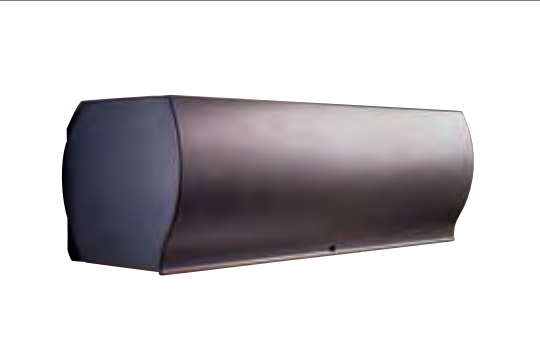

LIM™

Elegant, intuitive, and versatile, offering easy adjustments with few parts, LIM is the most comprehensive lighting solution on the market today. While this award winning, multi-purpose, multi-task lighting family has a simple design, it meets a variety of lighting needs and can be used in a broad range of applications. It's light in motion.

Monitor Arm

Adjusts effortlessly to support your personal needs, monitor arms provide ergonomic comfort while optimizing your worksurface space. Available in single and double arms, these savvy work tools have multiple, scalable options and are offered in two finishes—silver and black.

OneTouch®

With one touch of a finger, it opens and closes, which makes operation easy from a seated position. The lightweight, counterbalanced door that works with the force of gravity is the liberator of workers with limited mobility—especially those confined to wheelchairs. And, it's off-modular, so you can hang it on several locations across the length of your panels.