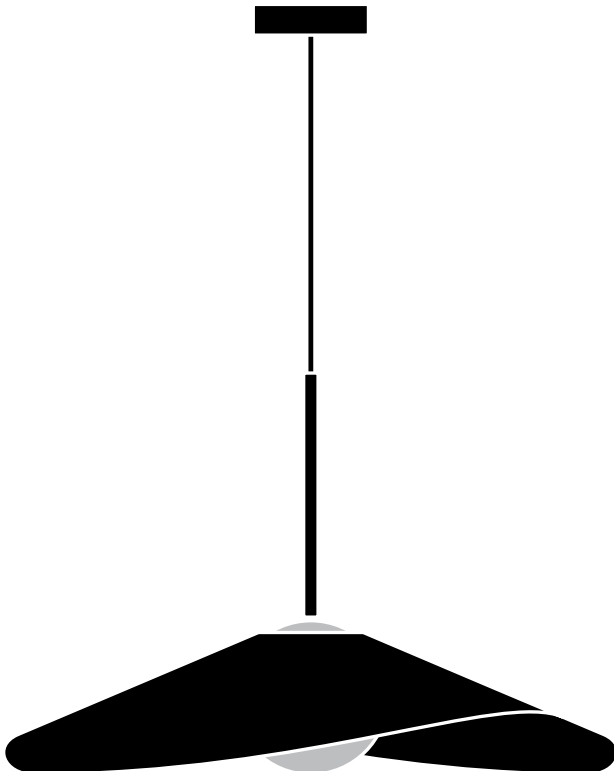

Bola Felt

Pablo Designs | Pablo Pardo and Pablo Studio | 2018 | Imported from China

Features and Specifications

Voltage:	120V to 277V 50/60Hz
Power consumption:	15 watts (pendant light with 22" shade) 20 watts (pendant light with 32" shade)
Color temperature:	2700K
Luminosity:	1160 lumens (pendant light with 22" shade) 1550 lumens (pendant light with 32" shade)
Luminaire efficacy:	57 lumens/watt
Color rendition index:	95 CRI
Rated lifespan:	50,000 hours
Bulb type:	high output LED
Cord length:	10 feet (field cuttable)

Pendant Lights

Bola Felt lights are comprised of a pliable, wool shade with an aluminum stem, suspended by a fabric cord. The shade can be tilted at multiple angles. Features an opaline glass globe diffuser and full range dim control. Pendants are hardwired and compatible with TRIAC/ELV and 0-10V dimmers.

Surfaces

Wool

Pebble/Grey (LF-1)

Additional Notes

All Bola Felt lighting is ETL and CE certified.

Bola Felt

Pablo Designs | Pablo Pardo and Pablo Studio | 2018 | Imported from China

To order, specify: