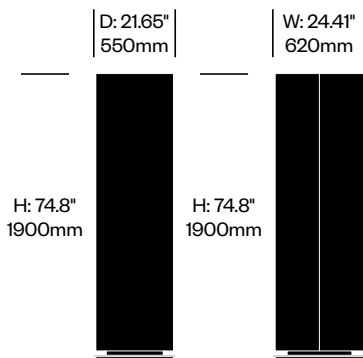

| Large Beam Totem | Number | Grade A | Grade B | Grade C | Grade D | Grade E | Grade F |
|------------------|---------------|----------|----------|----------|----------|----------|---------|
| Flat Base | HCBZ-TTS1-32 | 3,805.00 | 4,237.00 | 4,408.00 | 4,502.00 | 4,993.00 | |
| Base on Casters | HCBZ-TTS1-3C2 | 4,187.00 | 4,619.00 | 4,790.00 | 4,884.00 | 5,375.00 | |

BuzziTotem

BuzziSpace | BuzziSpace Studio | 2016 | Imported from the Netherlands

To order, specify:

1. Product number
2. Upholstery and color
3. Base paint color

| Small Wedge Totem | Number | Grade A | Grade B | Grade C | Grade D | Grade E | Grade F |
|-------------------|---------------|----------|----------|----------|----------|----------|---------|
| Flat Base | HCBZ-TTS3-12 | 2,404.00 | 2,677.00 | 2,785.00 | 2,848.00 | 3,158.00 | |
| Base on Casters | HCBZ-TTS3-1C2 | 2,690.00 | 2,963.00 | 3,071.00 | 3,134.00 | 3,444.00 | |

| Medium Wedge Totem | Number | Grade A | Grade B | Grade C | Grade D | Grade E | Grade F |
|--------------------|---------------|----------|----------|----------|----------|----------|---------|
| Flat Base | HCBZ-TTS3-22 | 3,239.00 | 3,590.00 | 3,732.00 | 3,812.00 | 4,210.00 | |
| Base on Casters | HCBZ-TTS3-2C2 | 3,525.00 | 3,876.00 | 4,018.00 | 4,098.00 | 4,496.00 | |