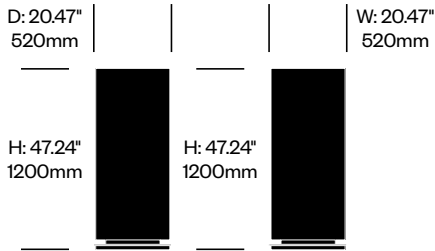

BuzziTotem

BuzziSpace | BuzziSpace Studio | 2016 | Imported from the Netherlands

To order, specify:

1. Product number
2. Upholstery and color
3. Base paint color

Small Beam Totem	Number	Grade A	Grade B	Grade C	Grade D	Grade E	Grade F
Flat Base	HCBZ-TTS1-12	2,404.00	2,677.00	2,785.00	2,848.00	3,158.00	
Base on Casters	HCBZ-TTS1-1C2	2,786.00	3,059.00	3,167.00	3,230.00	3,540.00