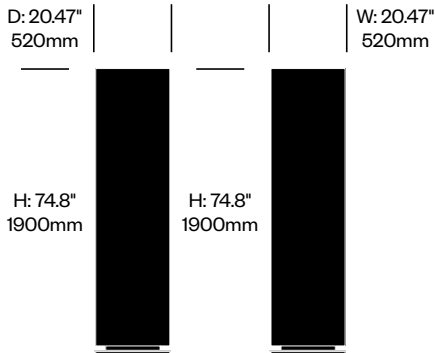

Large Cylinder Totem	Number	Grade A	Grade B	Grade C	Grade D	Grade E	Grade F
Flat Base	HCBZ-TTS2-32	3,805.00	4,291.00	4,484.00	4,595.00	5,144.00	
Base on Casters	HCBZ-TTS2-3C2	4,281.00	4,767.00	4,960.00	5,071.00	5,620.00