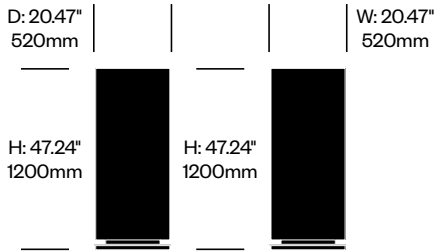

Base Paint

Black (BTR-9005)

BuzziTotem

BuzziSpace | BuzziSpace Studio | 2016 | Imported from the Netherlands

To order, specify:

1. Product number
2. Upholstery and color
3. Base paint color

| Small Cylinder Totem | Number | Grade A | Grade B | Grade C | Grade D | Grade E | Grade F |
|----------------------|---------------|----------|----------|----------|----------|----------|---------|
| Flat Base | HCBZ-TTS2-12 | 2,404.00 | 2,735.00 | 2,863.00 | 2,938.00 | 3,308.00 | |
| Base on Casters | HCBZ-TTS2-1C2 | 2,880.00 | 3,211.00 | 3,339.00 | 3,414.00 | 3,784.00 | |