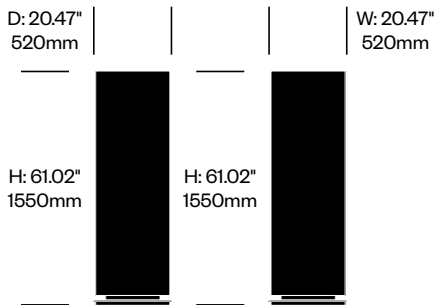

Base Paint

Black (BTR-9005)

BuzziTotem

BuzziSpace | BuzziSpace Studio | 2016 | Imported from the Netherlands

To order, specify:

1. Product number
2. Upholstery and color
3. Base paint color

| Small Cylinder Totem | Number | Grade A | Grade B | Grade C | Grade D | Grade E | Grade F |
|----------------------|---------------|----------|----------|----------|----------|----------|---------|
| Flat Base | HCBZ-TTS2-12 | 2,404.00 | 2,735.00 | 2,863.00 | 2,938.00 | 3,308.00 | |
| Base on Casters | HCBZ-TTS2-1C2 | 2,880.00 | 3,211.00 | 3,339.00 | 3,414.00 | 3,784.00 | |