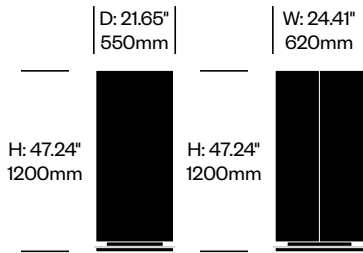

BuzziTotem

BuzziSpace | BuzziSpace Studio | 2016 | Imported from the Netherlands

To order, specify:

1. Product number
2. Upholstery and color
3. Base paint color

Small Wedge Totem	Number	Grade A	Grade B	Grade C	Grade D	Grade E	Grade F
Flat Base	HCBZ-TTS3-12	2,404.00	2,677.00	2,785.00	2,848.00	3,158.00	
Base on Casters	HCBZ-TTS3-1C2	2,690.00	2,963.00	3,071.00	3,134.00	3,444.00