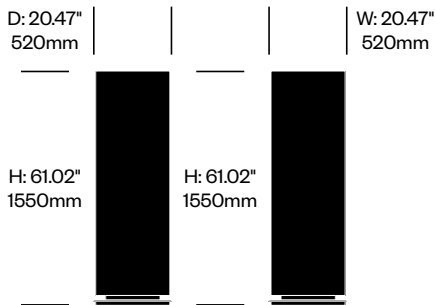

BuzziTotem

BuzziSpace | BuzziSpace Studio | 2016 | Imported from the Netherlands

To order, specify:

1. Product number
2. Upholstery and color
3. Base paint color

| Small Beam Totem | Number | Grade A | Grade B | Grade C | Grade D | Grade E | Grade F |
|------------------|---------------|----------|----------|----------|----------|----------|---------|
| Flat Base | HCBZ-TTS1-12 | 2,404.00 | 2,677.00 | 2,785.00 | 2,848.00 | 3,158.00 | |
| Base on Casters | HCBZ-TTS1-1C2 | 2,786.00 | 3,059.00 | 3,167.00 | 3,230.00 | 3,540.00 | |

| Medium Beam Totem | Number | Grade A | Grade B | Grade C | Grade D | Grade E | Grade F |
|-------------------|---------------|----------|----------|----------|----------|----------|---------|
| Flat Base | HCBZ-TTS1-22 | 3,239.00 | 3,590.00 | 3,732.00 | 3,812.00 | 4,210.00 | |
| Base on Casters | HCBZ-TTS1-2C2 | 3,621.00 | 3,972.00 | 4,114.00 | 4,194.00 | 4,592.00 | |