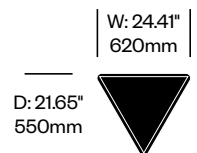

| Large Beam Totem | Number | Grade A | Grade B | Grade C | Grade D | Grade E | Grade F |
|------------------|---------------|----------|----------|----------|----------|----------|---------|
| Flat Base | HCBZ-TTS1-32 | 3,805.00 | 4,237.00 | 4,408.00 | 4,502.00 | 4,993.00 | |
| Base on Casters | HCBZ-TTS1-3C2 | 4,187.00 | 4,619.00 | 4,790.00 | 4,884.00 | 5,375.00 | |

BuzziTotem

BuzziSpace | BuzziSpace Studio | 2016 | Imported from the Netherlands

To order, specify:

1. Product number
2. Upholstery and color
3. Base paint color

| Small Wedge Totem | Number | Grade A | Grade B | Grade C | Grade D | Grade E | Grade F |
|-------------------|---------------|----------|----------|----------|----------|----------|---------|
| Flat Base | HCBZ-TTS3-12 | 2,404.00 | 2,677.00 | 2,785.00 | 2,848.00 | 3,158.00 | |
| Base on Casters | HCBZ-TTS3-1C2 | 2,690.00 | 2,963.00 | 3,071.00 | 3,134.00 | 3,444.00 | |

| Medium Wedge Totem | Number | Grade A | Grade B | Grade C | Grade D | Grade E | Grade F |
|--------------------|---------------|----------|----------|----------|----------|----------|---------|
| Flat Base | HCBZ-TTS3-22 | 3,239.00 | 3,590.00 | 3,732.00 | 3,812.00 | 4,210.00 | |
| Base on Casters | HCBZ-TTS3-2C2 | 3,525.00 | 3,876.00 | 4,018.00 | 4,098.00 | 4,496.00 | |