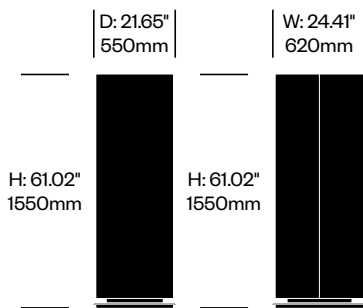

| Large Beam Totem | Number | Grade A | Grade B | Grade C | Grade D | Grade E | Grade F |
|------------------|---------------|----------|----------|----------|----------|----------|---------|
| Flat Base | HCBZ-TTS1-32 | 3,805.00 | 4,237.00 | 4,408.00 | 4,502.00 | 4,993.00 | |
| Base on Casters | HCBZ-TTS1-3C2 | 4,187.00 | 4,619.00 | 4,790.00 | 4,884.00 | 5,375.00 | |

BuzziTotem

BuzziSpace | BuzziSpace Studio | 2016 | Imported from the Netherlands

To order, specify:

1. Product number
2. Upholstery and color
3. Base paint color

| Small Wedge Totem | Number | Grade A | Grade B | Grade C | Grade D | Grade E | Grade F |
|-------------------|---------------|----------|----------|----------|----------|----------|---------|
| Flat Base | HCBZ-TTS3-12 | 2,404.00 | 2,677.00 | 2,785.00 | 2,848.00 | 3,158.00 | |
| Base on Casters | HCBZ-TTS3-1C2 | 2,690.00 | 2,963.00 | 3,071.00 | 3,134.00 | 3,444.00 | |

| Medium Wedge Totem | Number | Grade A | Grade B | Grade C | Grade D | Grade E | Grade F |
|--------------------|---------------|----------|----------|----------|----------|----------|---------|
| Flat Base | HCBZ-TTS3-22 | 3,239.00 | 3,590.00 | 3,732.00 | 3,812.00 | 4,210.00 | |
| Base on Casters | HCBZ-TTS3-2C2 | 3,525.00 | 3,876.00 | 4,018.00 | 4,098.00 | 4,496.00 | |