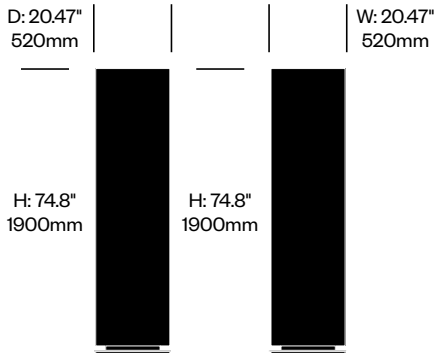

Large Beam Totem	Number	Grade A	Grade B	Grade C	Grade D	Grade E	Grade F
Flat Base	HCBZ-TTS1-32	3,805.00	4,237.00	4,408.00	4,502.00	4,993.00	
Base on Casters	HCBZ-TTS1-3C2	4,187.00	4,619.00	4,790.00	4,884.00	5,375.00