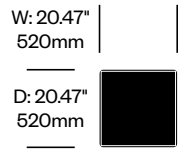

BuzziTotem

BuzziSpace | BuzziSpace Studio | 2016 | Imported from the Netherlands

To order, specify:

1. Product number
2. Upholstery and color
3. Base paint color

Small Beam Totem	Number	Grade A	Grade B	Grade C	Grade D	Grade E	Grade F
Flat Base	HCBZ-TTS1-12	2,404.00	2,677.00	2,785.00	2,848.00	3,158.00	
Base on Casters	HCBZ-TTS1-1C2	2,786.00	3,059.00	3,167.00	3,230.00	3,540.00