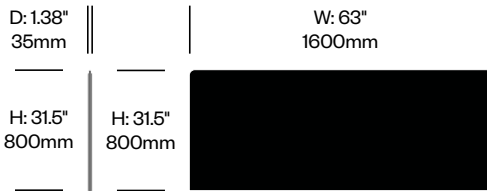

High Screen with Square Corners, 78.75"

	Number	1	Felt	Grade A	Grade B	Grade C	Grade D	Grade E	Grade F
Felt or Fabric	HCBZ-DKS3-78Q		939.00	1,339.00	1,712.00	1,861.00	1,945.00	2,368.00	
Contrasting Felt or Fabric	HCBZ-DKS3-78Q	C	1,218.00	1,618.00	1,991.00	2,140.00	2,224.00	2,647.00	