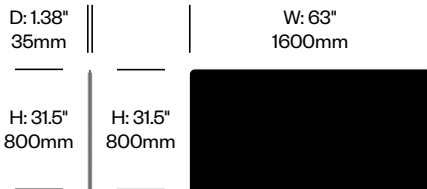

BuzziDesk

BuzziSpace | Sas Adriaenssens | 2010 | Imported from the Netherlands

To order, specify:

1. Product number, including:

1 Upholstery type

- ☐ Felt
- ☒ Fabric

2. Upholstery and color
3. Contrasting upholstery and color (if applicable)

High Screen with Rounded Corners, 63"

	Number	1	Felt	Grade A	Grade B	Grade C	Grade D	Grade E	Grade F
Felt or Fabric	HCBZ-DKS3-63R		854.00	1,173.00	1,475.00	1,596.00	1,663.00	2,006.00	
Contrasting Felt or Fabric	HCBZ-DKS3-63R	C	1,133.00	1,452.00	1,754.00	1,875.00	1,942.00	2,285.00