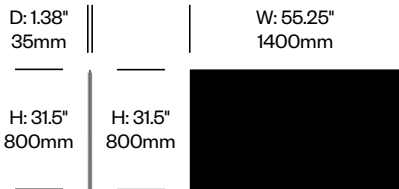

High Screen with

Square Corners, 55.25"

	Number	1	Felt	Grade A	Grade B	Grade C	Grade D	Grade E	Grade F
Felt or Fabric	HCBZ-DKS3-55Q		807.00	1,086.00	1,353.00	1,460.00	1,519.00	1,822.00	
Contrasting Felt or Fabric	HCBZ-DKS3-55Q	C	1,086.00	1,365.00	1,632.00	1,739.00	1,798.00	2,101.00	