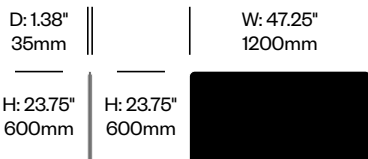

Medium Screen with Rounded Corners, 47.25"

	Number	1	Felt	Grade A	Grade B	Grade C	Grade D	Grade E	Grade F
Felt or Fabric	HCBZ-DKS2-47R		685.00	865.00	990.00	1,040.00	1,067.00	1,207.00	
Contrasting Felt or Fabric	HCBZ-DKS2-47R	C	964.00	1,144.00	1,269.00	1,319.00	1,346.00	1,486.00