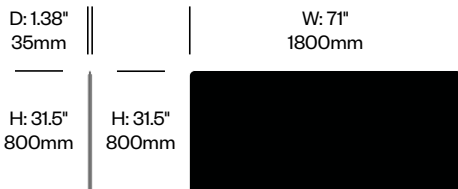

High Screen with Rounded Corners, 71"

	Number	1	Felt	Grade A	Grade B	Grade C	Grade D	Grade E	Grade F
Felt or Fabric	HCBZ-DKS3-71R		901.00	1,260.00	1,598.00	1,733.00	1,807.00	2,191.00	
Contrasting Felt or Fabric	HCBZ-DKS3-71R	C	1,180.00	1,539.00	1,877.00	2,012.00	2,086.00	2,470.00