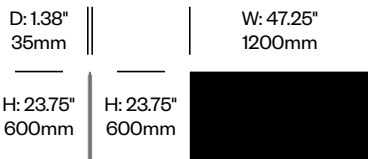

Medium Screen with Square Corners, 47.25"

	Number	1	Felt	Grade A	Grade B	Grade C	Grade D	Grade E	Grade F
Felt or Fabric	HCBZ-DKS2-47Q		685.00	865.00	990.00	1,040.00	1,067.00	1,207.00	
Contrasting Felt or Fabric	HCBZ-DKS2-47Q	C	964.00	1,144.00	1,269.00	1,319.00	1,346.00	1,486.00