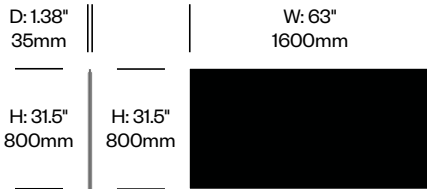

High Screen with

Square Corners, 63"

	Number	1	Felt	Grade A	Grade B	Grade C	Grade D	Grade E	Grade F
Felt or Fabric	HCBZ-DKS3-63Q		854.00	1,173.00	1,475.00	1,596.00	1,663.00	2,006.00	
Contrasting Felt or Fabric	HCBZ-DKS3-63Q	C	1,133.00	1,452.00	1,754.00	1,875.00	1,942.00	2,285.00