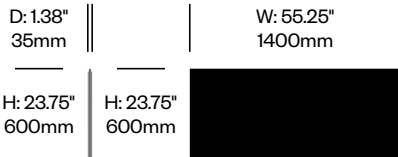

To order, specify:

1. Product number, including:

1 Upholstery type

- ☐ Felt
- ☒ Fabric

2. Upholstery and color

3. Contrasting upholstery and color (if applicable)

Medium Screen with Square Corners, 55.25"

	Number	1	Felt	Grade A	Grade B	Grade C	Grade D	Grade E	Grade F
Felt or Fabric	HCBZ-DKS2-55Q		736.00	946.00	1,078.00	1,132.00	1,163.00	1,313.00	
Contrasting Felt or Fabric	HCBZ-DKS2-55Q	C	1,015.00	1,225.00	1,357.00	1,411.00	1,442.00	1,592.00