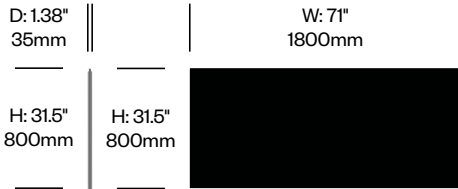

High Screen with Square Corners, 71"

	Number	1	Felt	Grade A	Grade B	Grade C	Grade D	Grade E	Grade F
Felt or Fabric	HCBZ-DKS3-71Q		901.00	1,260.00	1,598.00	1,733.00	1,807.00	2,191.00	
Contrasting Felt or Fabric	HCBZ-DKS3-71Q	C	1,180.00	1,539.00	1,877.00	2,012.00	2,086.00	2,470.00