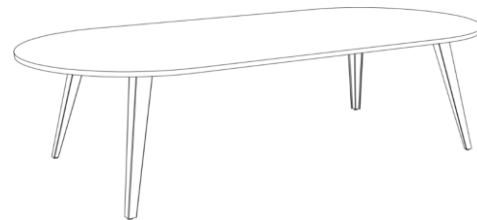

The option for round corners is opened to the complete range.

Statement of Line and Features

Statement of Line

Meeting Points

Round

Diameter: 120 cm
Height: Fixed 74,5 cm

Square

Size [WxD]: 120x120 cm
Height: Fixed 74,5 cm

Statement of Line

Meeting Tables

Rectangular, 4 leg system

Size [WxD]: 180x90/200x90/240x90/240x100 cm
Height: Fixed 74 cm
Fixed 105,5 cm

Rectangular, 6 leg system

Size [WxD]: 320x90/320x100/320x120 cm
Height: Fixed 74,5 cm

Statement of Line

Conference Tables

Arch shaped

Size [WxD]: 240x100-110/320x110-120 cm
Height: Fixed 74,5 cm

Boat shaped

Size [WxD]: 240x100-110/320x110-120 cm
Height: Fixed 74,5 cm

Oval shaped

Size [WxD]: 200x100-110/260x110-120 cm
Height: Fixed 74,5 cm

Statement of Line

Accessories & Spare Parts

Vertical Cable Management

- Magnetic Duct
- Vertebra Duct
- Cable Sleeve

Horizontal Cable Management

- Metallic
- Universal

Cable Accessibility

- Rectangular
- EXIT ONE
- EXIT DOUBLE