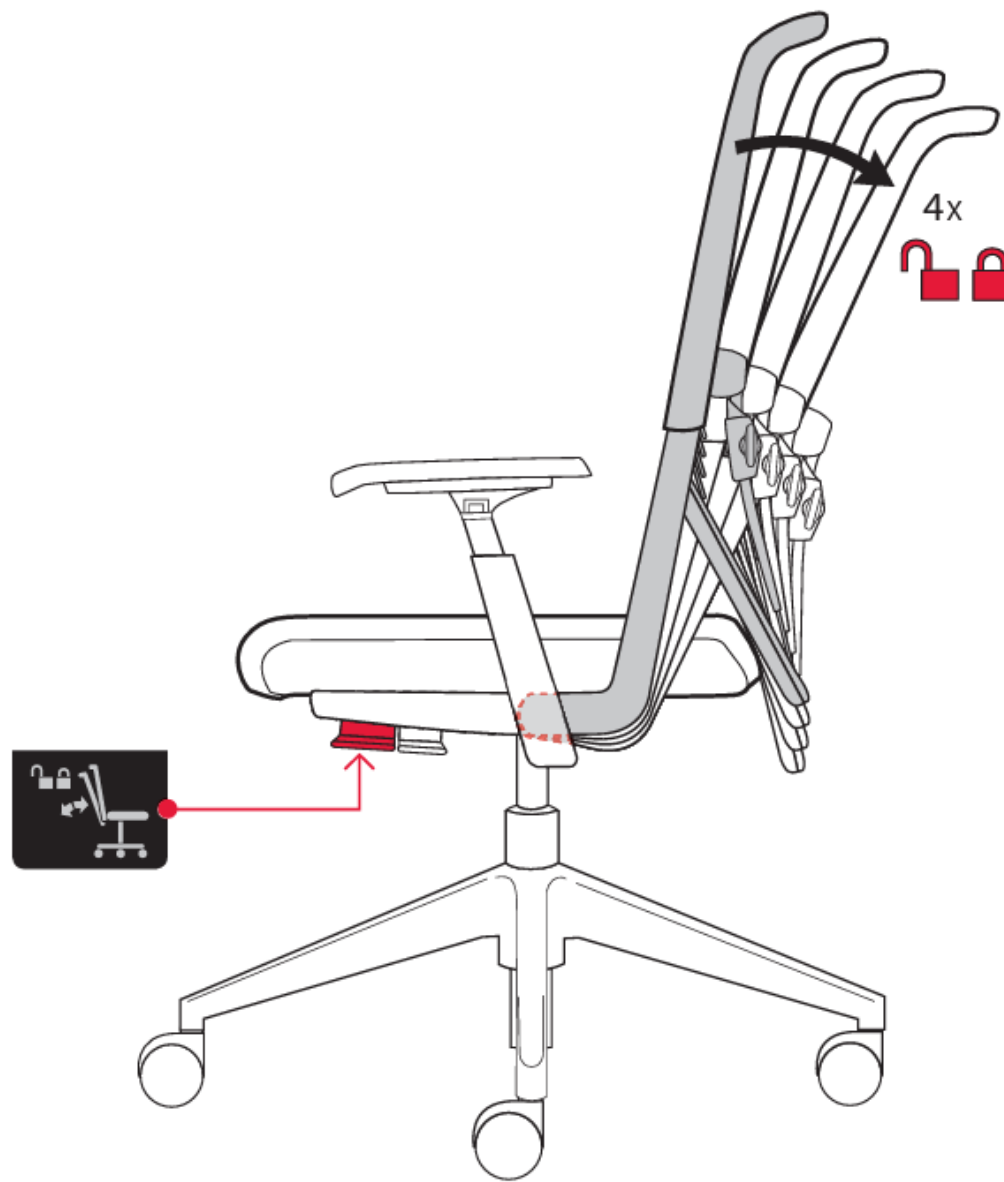

Statement of Line – Comforto 59

Functions

*NOTE: some features are optional and have an extra charge

Seat height adjustment

- Pneumatic seat height adjustment.

Back tension adjustment

- Regulates the amount of resistance felt when leaning back in the chair and the effort required to recline the chair backwards.

4D Arm adjustment (optional)

Optional 4D arm adjusts in 4 ways:

- Height adjustment
- Side-to-side arm cap adjustment
- Front-to back adjustment range
- Pivoting

Lumbar support (optional)

- Asymmetrical Left/right Lumbar Adjustment adjusts in height, flexible lumbar support with depth adjustment.

Forward tilt (optional)

- Optional forward tilt allows seat pan to move -5° downward from the initial position.

Back Lock

- Single position Back Lock.
- Allows users to lock the back of the chair in the upright position for tasking application.

Seat depth (optional)

- A seat depth adjustment (sliding of the seat surface to the front or back) provides better support for different leg lengths.

Colors and Materials

Colors & Materials Mesh

Byzantia

Sunflower