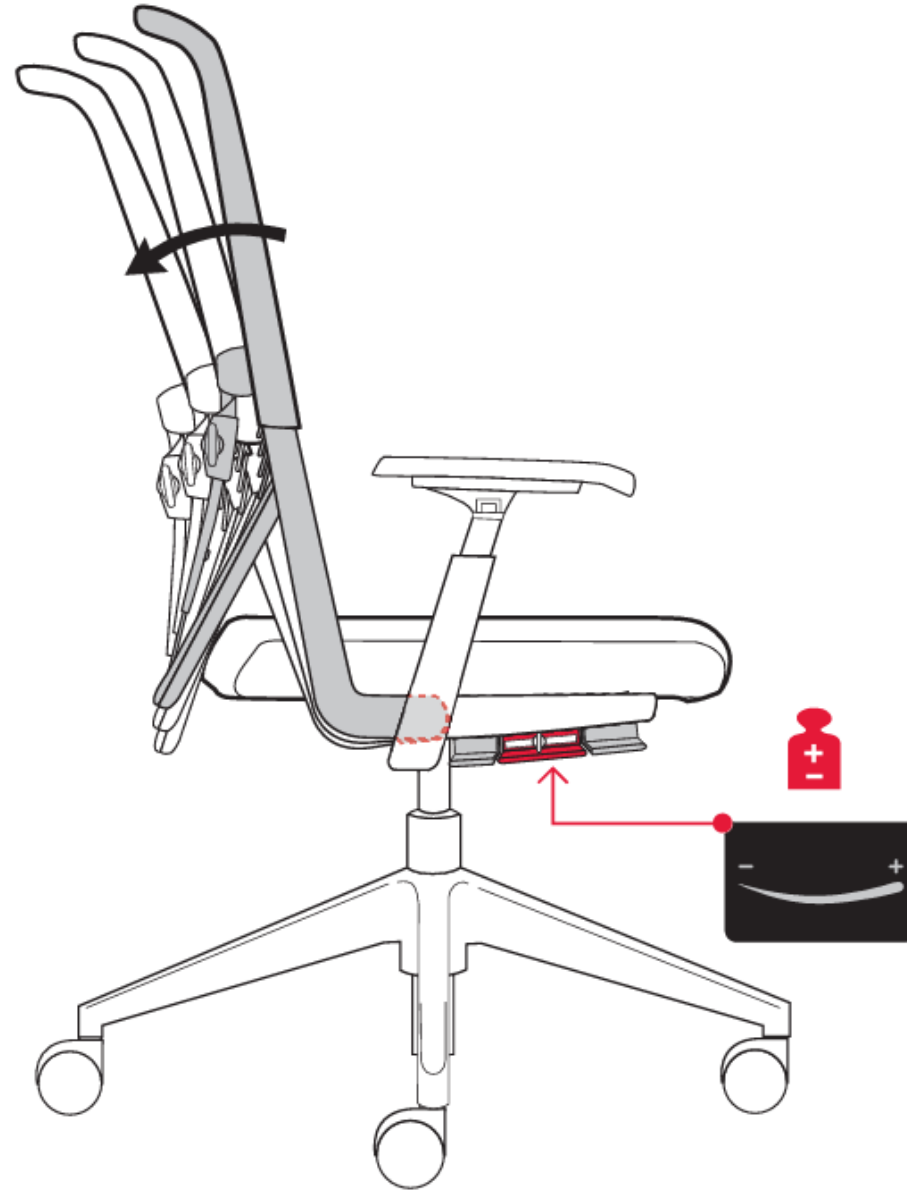

Statement of Line

HAWORTH

Comforto 59 Statement of Line

Comforto 59 works in harmony across multiple work environments and applications.

Task - mesh back

Task – upholstered back

Visitor – 4 leg base

Visitor – sled base

Statement of Line – Comforto 59

Functions

*NOTE: some features are optional and have an extra charge

Seat height adjustment

- Pneumatic seat height adjustment.

Back tension adjustment

- Regulates the amount of resistance felt when leaning back in the chair and the effort required to recline the chair backwards.

4D Arm adjustment (optional)

Optional 4D arm adjusts in 4 ways:

- Height adjustment
- Side-to-side arm cap adjustment
- Front-to back adjustment range
- Pivoting

Lumbar support (optional)

- Asymmetrical Left/right Lumbar Adjustment adjusts in height, flexible lumbar support with depth adjustment.

Forward tilt (optional)

- Optional forward tilt allows seat pan to move -5° downward from the initial position.

Back Lock

- Single position Back Lock.
- Allows users to lock the back of the chair in the upright position for tasking application.