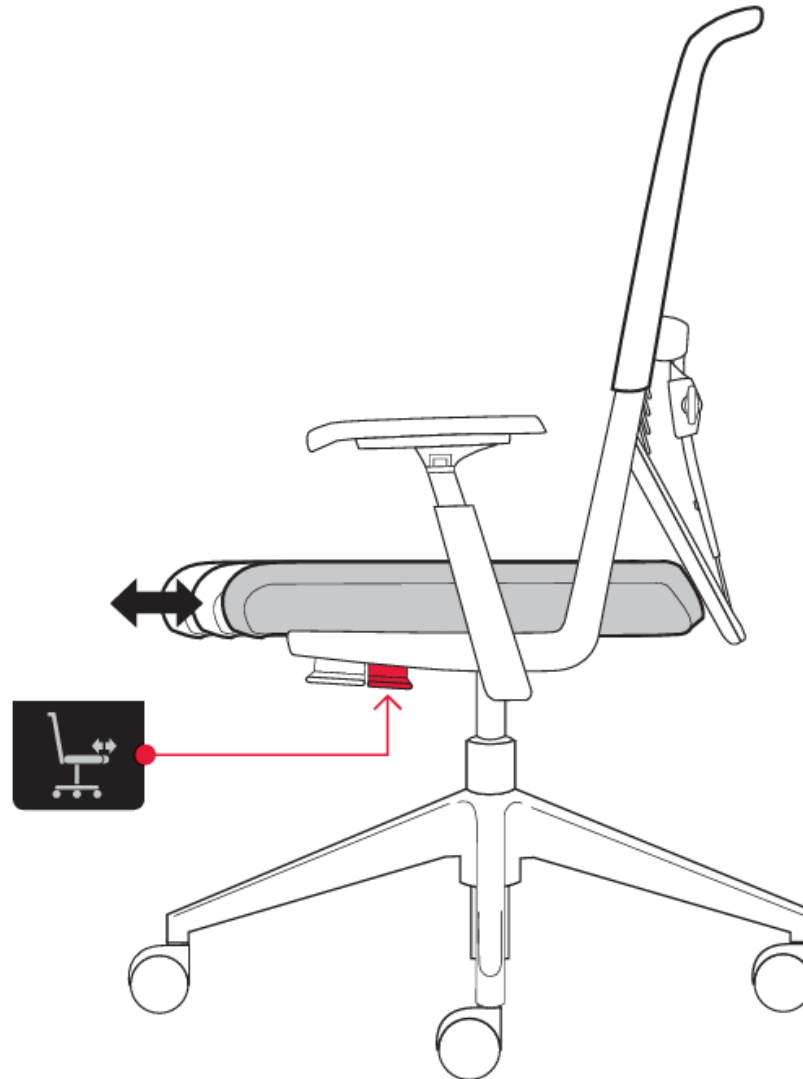

Statement of Line – Comforto 59

Functions

*NOTE: some features are optional and have an extra charge

Seat height adjustment

- Pneumatic seat height adjustment.

Back tension adjustment

- Regulates the amount of resistance felt when leaning back in the chair and the effort required to recline the chair backwards.

4D Arm adjustment (optional)

Optional 4D arm adjusts in 4 ways:

- Height adjustment
- Side-to-side arm cap adjustment
- Front-to back adjustment range
- Pivoting

Lumbar support (optional)

- Asymmetrical Left/right Lumbar Adjustment adjusts in height, flexible lumbar support with depth adjustment.

Forward tilt (optional)

- Optional forward tilt allows seat pan to move -5° downward from the initial position.

Back Lock

- Single position Back Lock.
- Allows users to lock the back of the chair in the upright position for tasking application.

Seat depth (optional)

- A seat depth adjustment (sliding of the seat surface to the front or back) provides better support for different leg lengths.

Colors and Materials

Colors & Materials Mesh

Byzantia

Sunflower