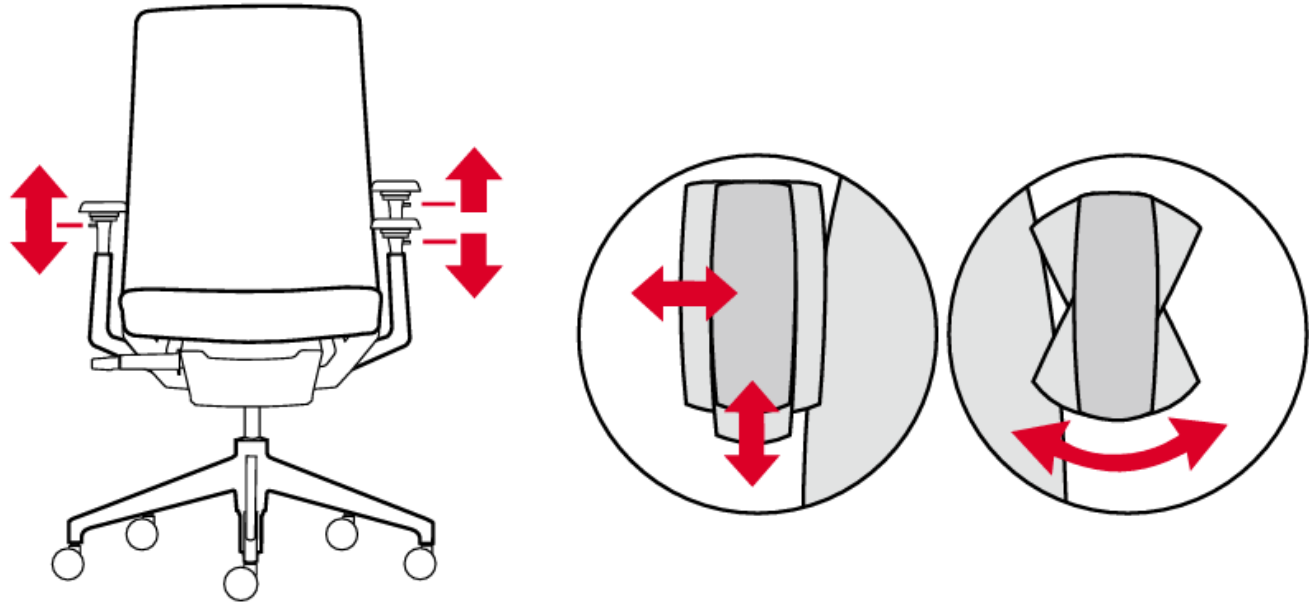

Statement of Line – Comforto 59

Functions

*NOTE: some features are optional and have an extra charge

Seat height adjustment

- Pneumatic seat height adjustment.

Back tension adjustment

- Regulates the amount of resistance felt when leaning back in the chair and the effort required to recline the chair backwards.

4D Arm adjustment (optional)

Optional 4D arm adjusts in 4 ways:

- Height adjustment
- Side-to-side arm cap adjustment
- Front-to back adjustment range
- Pivoting

Lumbar support (optional)

- Asymmetrical Left/right Lumbar Adjustment adjusts in height, flexible lumbar support with depth adjustment.

Forward tilt (optional)

- Optional forward tilt allows seat pan to move -5° downward from the initial position.

Back Lock

- Single position Back Lock.
- Allows users to lock the back of the chair in the upright position for tasking application.