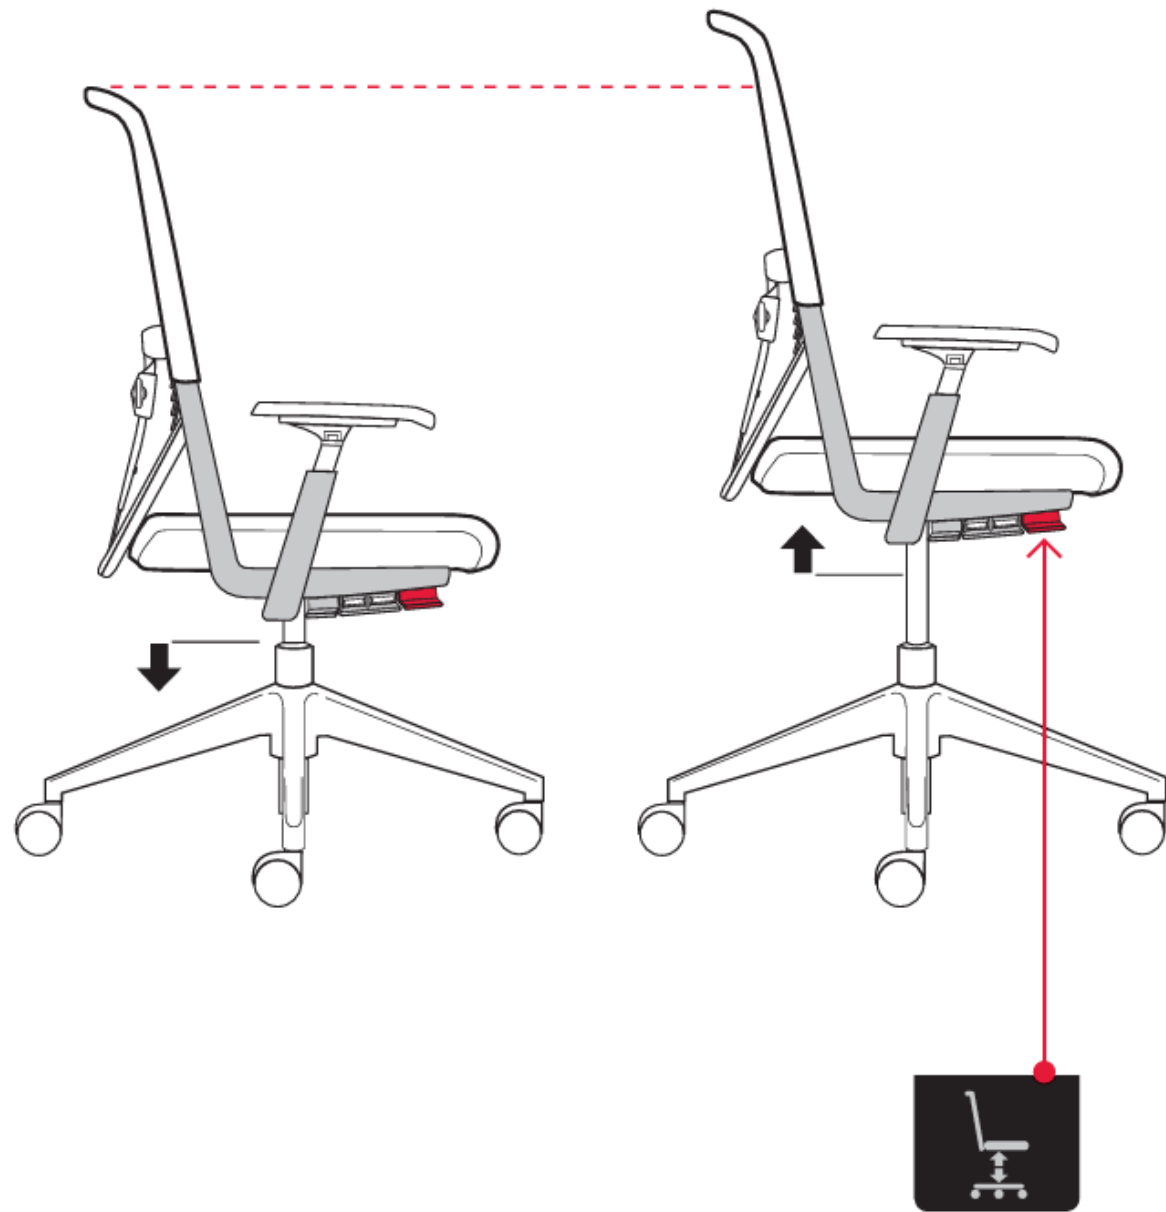

Statement of Line

HAWORTH

Comforto 59 Statement of Line

Comforto 59 works in harmony across multiple work environments and applications.

Task - mesh back

Task – upholstered back

Visitor – 4 leg base

Visitor – sled base

Statement of Line – Comforto 59

Functions

*NOTE: some features are optional and have an extra charge

Seat height adjustment

- Pneumatic seat height adjustment.

Back tension adjustment

- Regulates the amount of resistance felt when leaning back in the chair and the effort required to recline the chair backwards.

4D Arm adjustment (optional)

Optional 4D arm adjusts in 4 ways:

- Height adjustment
- Side-to-side arm cap adjustment
- Front-to back adjustment range
- Pivoting

Lumbar support (optional)

- Asymmetrical Left/right Lumbar Adjustment adjusts in height, flexible lumbar support with depth adjustment.

Forward tilt (optional)

- Optional forward tilt allows seat pan to move -5° downward from the initial position.

Back Lock

- Single position Back Lock.
- Allows users to lock the back of the chair in the upright position for tasking application.