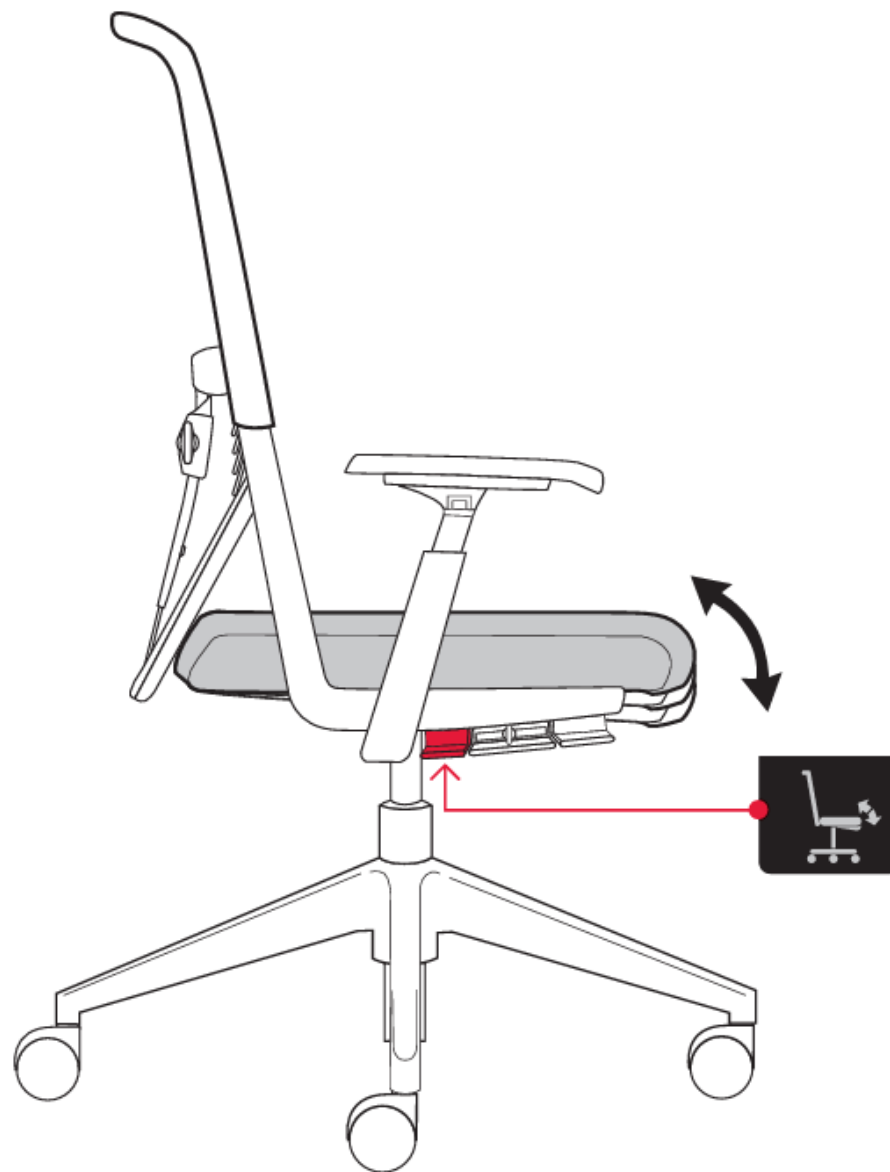

Statement of Line – Comforto 59

Functions

*NOTE: some features are optional and have an extra charge

Seat height adjustment

- Pneumatic seat height adjustment.

Back tension adjustment

- Regulates the amount of resistance felt when leaning back in the chair and the effort required to recline the chair backwards.

4D Arm adjustment (optional)

Optional 4D arm adjusts in 4 ways:

- Height adjustment
- Side-to-side arm cap adjustment
- Front-to back adjustment range
- Pivoting

Lumbar support (optional)

- Asymmetrical Left/right Lumbar Adjustment adjusts in height, flexible lumbar support with depth adjustment.

Forward tilt (optional)

- Optional forward tilt allows seat pan to move -5° downward from the initial position.

Back Lock

- Single position Back Lock.
- Allows users to lock the back of the chair in the upright position for tasking application.

Seat depth (optional)

- A seat depth adjustment (sliding of the seat surface to the front or back) provides better support for different leg lengths.

Colors and Materials

Colors & Materials Mesh

Byzantia

Sunflower