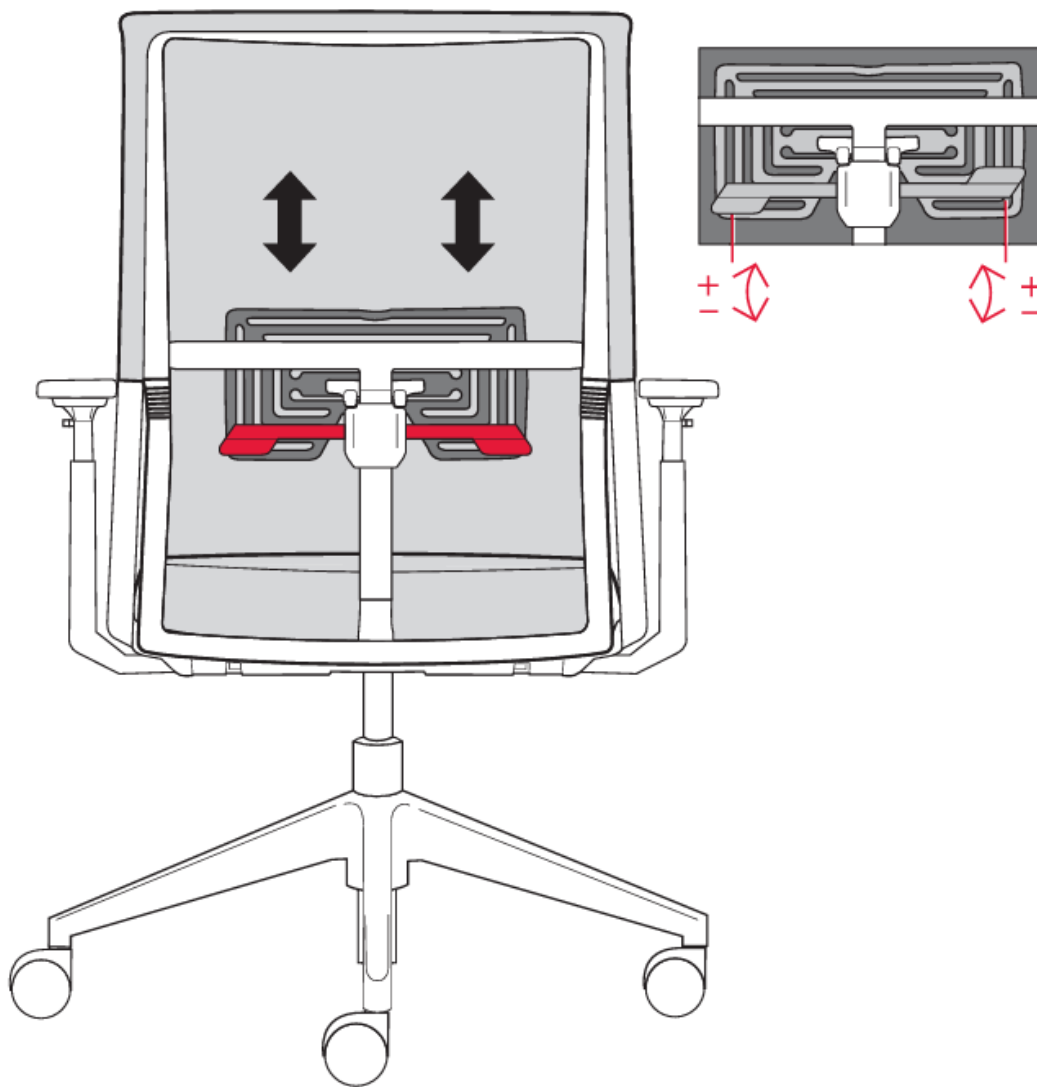

Statement of Line – Comforto 59

Functions

*NOTE: some features are optional and have an extra charge

Seat height adjustment

- Pneumatic seat height adjustment.

Back tension adjustment

- Regulates the amount of resistance felt when leaning back in the chair and the effort required to recline the chair backwards.

4D Arm adjustment (optional)

Optional 4D arm adjusts in 4 ways:

- Height adjustment
- Side-to-side arm cap adjustment
- Front-to back adjustment range
- Pivoting

Lumbar support (optional)

- Asymmetrical Left/right Lumbar Adjustment adjusts in height, flexible lumbar support with depth adjustment.

Forward tilt (optional)

- Optional forward tilt allows seat pan to move -5° downward from the initial position.

Back Lock

- Single position Back Lock.
- Allows users to lock the back of the chair in the upright position for tasking application.

Seat depth (optional)

- A seat depth adjustment (sliding of the seat surface to the front or back) provides better support for different leg lengths.

Colors and Materials

Colors & Materials Mesh

Byzantia

Sunflower