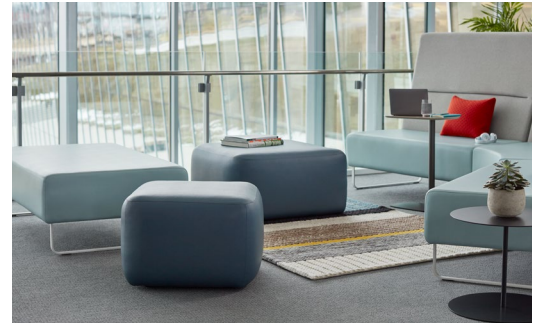

HAWORTH

Pebble

Ottoman

Designed for short term spaces, Pebble® ottoman lounge seating supports people comfortably in a variety of settings—from open collaborative areas to quiet contemplation spots. The vast array of configuration possibilities and scalability enable smart space planning.

Certifications

- BIFMA LEVEL 2 Certified
- GREENGUARD Gold Certified

Features

- Use alone or with the elements of Riverbend™ lounge seating to create flexible, customized configurations that optimize people and space
- The modern geometrical design and feel draw people in
- Applications suit commercial, education, and healthcare environments