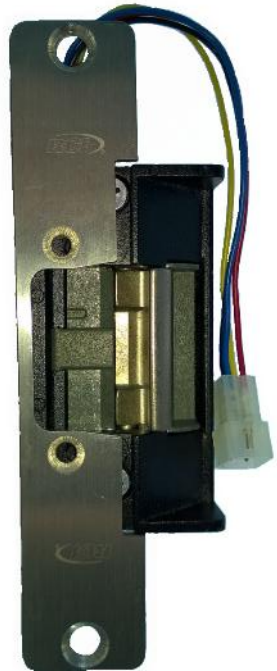

***Handle Sizes and shapes will differ slightly between manufacture. Pictures for base reference only.

D-Pulls

D-Pulls (All Doors. Swing & Sliding)

Manufacturer	Series	Size	Solid Core	Hollow Core	Finish
Haworth	Rectilinear	12"	X		US26D/PC
Standard metal	Split Finish	16"	X		US32D/US32
Standard metal	D352	32"	X		US32D
Standard metal	D352	48"	X	X	US32D
Standard metal	D352	60"	X	X	US32D
Standard metal	D352	72"	X		US32D
Standard metal	D352	84"	X		US32D

Glass Doors

FSB Sliding Door Lock meets ADA and Single Action Egress requirements

Glass Swing Doors

Manufacturer	Series	Finish
FSB	SM/AD	0105/6204

Glass Sliding Doors

Manufacturer	Series	Finish
FSB	ESS	0105/6204
Adams Rite	MS1850	US26D

US26D – Satin Chrome | 0105 - Natural Aluminum | 6204 - Satin Stainless Steel

Wood / Aluminum Sliding Doors

FSB Sliding Door Lock meets ADA and Single Action Egress requirements

Wood/Alum Sliding Doors

Manufacturer	Series	Finish
Adams Rite	MS1877	US26D
FSB	SM/AD	0105/6204

US26D – Satin Chrome | 0105 - Natural Aluminum | 6204 - Satin Stainless Steel

Options/Accessories

Floor Stop Haworth	Panel Stop Haworth	Standard Thumbturn By Manufacturer	Standard Core By Manufacturer	FSB Thumbturn FSB	FSB ADA Thumbturn FSB	Electric Strike Rutherford Controls S6504
-----------------------	-----------------------	--	----------------------------------	----------------------	--------------------------	--