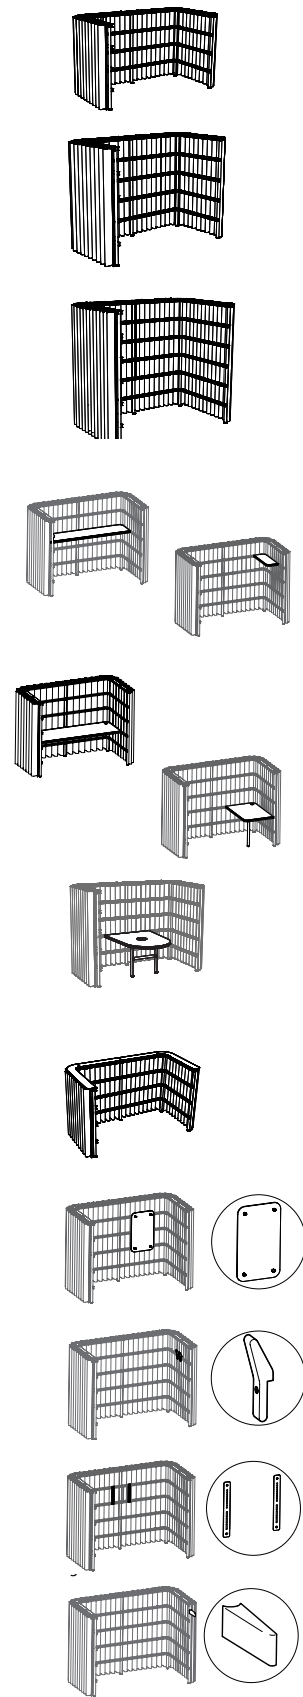

CONFIGURATIONS

Medium Frame

Frame and support : Powder coated metal
H: 151 cm   D: 120 / 150 cm   W: 160/240 cm

High Frame

H: 188,5 cm   D: 120 / 150 cm
W: 160/240/320 cm

Extra High Frame

H: 226 cm   D: 150 cm
W: 160/240/320 cm

Shelves

Full Shelf   for width 160 / 240 cm
D: 39,5 cm   W: 144/224 cm

Shelf A or B   Left or right side position

Thickness: 4,7 cm   D: 29,5 cm   W: 79,5 cm

Worktop

optional one or two cutouts for electrification Ø 80 mm

Full Worktop   available for width 160 / 240 cm
H: 75,5 cm   D: 74,5 cm   W: 144/224 cm

Worktop A or B   available for depth 120/150 cm
H: 75,5 cm   D: 74,5 cm   W: 112/142 cm

Meeting tables   Medium or Large , with optional cutout for electrification Ø 22 cm adjustable height 75,5 / 133 cm

Small   W: 112 cm   D: 140 cm
Large   W: 120 cm   D: 200 cm
Thickness: 4,7 cm

Cover

Finishing metal cover in black or in the colour of frame
H: 6 cm (including 3mm coverplate)
D: 130 / 160 cm   W: 180 / 260 / 340 cm

Pinboard BuzziFelt

Horizontal and vertical position
H: 92 cm   D: 1,2 cm   W: 54,5 cm

Hooks

In Antwerp oak
H: 21 cm   D: 6 cm   W: 3,5 cm

Universal Mount

H: 42,5 cm   D: 0,4 cm   W: 5 cm
Maximum weight capacity: 20 kg

Flag

mounted with a magnet to the frame, in Antwerp Oak
H: 6 cm   D: 5 cm   W: 25 cm

UPHOLSTERY & FINISHES

Curtain Fabric

Kvadrat Dawn 2, Kvadrat Daybreak 2, Kvadrat Drops, Kvadrat Frost, Kvadrat Mi Casa, Kvadrat Zulu 2

Frame

Oowder coated metal
Beige Red, Black, Black Green, Light Green, Pastel Blue, Pastel Green, Signal Grey

Worktops and shelves

Antwerp Oak, White Laminate

Cable Entry Ring Paint

Alu, Black

Pinboard Felt

BuzziFelt

ACOUSTICS

Acoustic principles

Acoustic performance