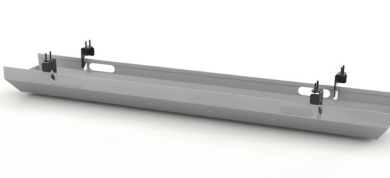

HAWORTH

Belong Power Solutions

Accessories

Statement of Line

Explore Belong™ Power Solutions further at
haworth.com/LIT16700

Power Modules

Power Cube 65W

Power Suite 65W

Power Strip

Power Cube 15W

Power Suite 15W

Wire Management

Mesh Cable Manager

Wire Management Cuff

Wire Management Tray

Worksurface Access