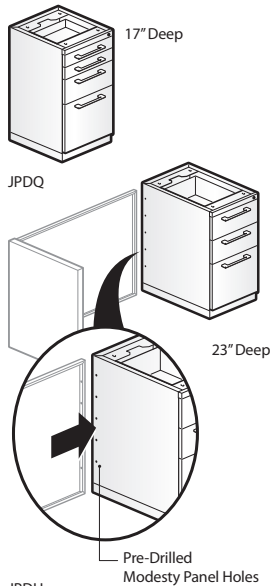

X Series Desk Pedestals

Features

- Includes steel pedestal and attachment hardware.
- Pedestal with pencil drawers and/or box drawers includes a single pencil tray.
- Box drawers include one divider in each drawer.
- File drawers include one compressor in each drawer.
- Drawer front options include steel, laminate, or wood.
- Laminate fronts can be specified with a painted steel or laminate lockbar.
- Wood fronts can be specified with a painted steel or wood lockbar.
- Optional drawer pulls include Ellipse, Radius, Taper, Crescent, Linear, Classic, and J-Pull.
  - –Ellipse pull available in non-metallic trim colors only
  - –Radius pull available in metallic trim colors only
  - –Taper, and J-Pull pull trim color matches case trim color
  - –Crescent, Linear and Classic pulls are brushed nickel finish
- Drawers have full extension steel ball-bearing slides.
- Drawer interiors and accessories are black finish color.
- Single lock secures all drawers.
- Lock plug is available in black or chrome.
- For lock options, refer to Lock Program section of the Accessories Price List.
- Glides provide 1”(25mm) adjustment range.

Specification Tips

- For use with X Series Casegoods only.
- Desk pedestals are pre-drilled when specified to accept a casegood modesty panel; holes are located on the left side of a right-hand pedestal, and on the right side of a left-hand pedestal.
- Pedestal orientation can be field-changed from left to right or right to left. Order hole plugs (qty. 8) from eParts to cover exposed mounting holes.
- When specifying pedestals for standard rectangular or standard bow top desks, nominal depth of pedestal must match nominal depth of desk top. When specifying pedestals for executive rectangular or executive bow top desks, nominal depth of pedestal must be 6”(152mm) less than nominal depth of desk top. See table.

Desk/Pedestal Nominal Depths Standard Rectangular and Standard Bow Top Desks

Desk Depth	Pedestal Depth
24”(610mm)	24”(610mm)
30”(762mm)	30”(762mm)

Executive Rectangular and Executive Bow Top Desks

Desk Depth	Pedestal Depth
30”(762mm)	24”(610mm)
36”(914mm)	30”(762mm)

To Order, Specify:

Painted Steel Drawer Fronts

1) Product number, including:
  - ① **Front/Lockbar Option:**
    - **S** Painted steel fronts/painted steel lockbar
  - ② **Pull** (see side bar):
  - ③ **Orientation:**
    - **L** Left-hand
    - **R** Right-hand
  - ④ **Casegood Modesty Panel Height:**
    - **N** No Modesty Panel (double pedestal desk only)
    - **B** 1/3 Height
    - **D** 3/4 Height
    - **F** Full Height

2) Trim color for drawer fronts and case.

To Order, Specify (cont'd):

3) Trim color for pull (Ellipse and Radius only).
  - –Ellipse (Non-metallic trim colors only)
  - –Radius (Metallic trim colors only; Metallic trim on pull is included in price.)
4) Trim color for lock plug.

Laminate Drawer Fronts

1) Product number, including:

① Front/Lockbar Option:

- **L** Laminate fronts/painted steel lockbar
- **T** Laminate fronts/laminate lockbar, add $69.25 list

② Pull (see side bar):

③ Orientation:

- **L** Left-hand
- **R** Right-hand

④ Casegood Modesty Panel Height: