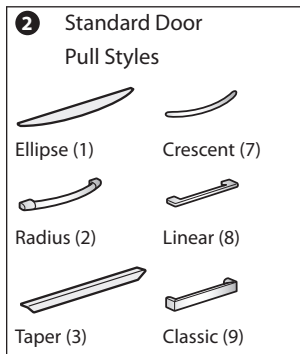

Actual Height	Actual Depth	Actual Width	Pull	Number ① ②	Painted Trim A	Trim B
63.5" (1613mm)	18.75" (476mm)	29.885" (759mm)	1, J	JSPY-0530- [ ] [ ]	$2124.96	$2429.87
			2, 3	JSPY-0530- [ ] [ ]	2220.20	2525.11
			7, 8, 9	JSPY-0530- [ ] [ ]	2243.14	2548.05
63.5" (1613mm)	18.75" (476mm)	35.885" (911mm)	1, J	JSPY-0536- [ ] [ ]	$2304.10	$2649.03
			2, 3	JSPY-0536- [ ] [ ]	2399.34	2744.27
			7, 8, 9	JSPY-0536- [ ] [ ]	2422.28	2767.21
63.5" (1613mm)	18.75" (476mm)	41.885" (1064mm)	1, J	JSPY-0542- [ ] [ ]	$2561.39	$2946.34
			2, 3	JSPY-0542- [ ] [ ]	2656.63	3041.58
			7, 8, 9	JSPY-0542- [ ] [ ]	2679.57	3064.52

Features

- Includes four shelves that adjust in 6"(152mm) increments.
- Hinged doors feature full access hinges.
- Optional door pulls include Ellipse, Radius, Taper, Crescent, Linear, Classic, and No Pull (touch latch).
  - Ellipse pull available in non-metallic trim colors only
  - Radius pull available in metallic trim colors only
  - Taper trim color matches case trim color
  - Crescent, Linear and Classic pulls are brushed nickel finish
- Touch latch doors have touch latch mechanism on the right door, controlling access to both sides.
- Cabinet interior and shelves match case color.
- Lock is located next to pull on right-hand door.
- Lock plug is available in black or chrome.
- For lock options, refer to Lock Program section of the Accessories Price List.
- Glides provide 1.5"(38mm) adjustment range.

Specification Tips

- Accommodates four rows of standard height binders when part number 8514-1828 is ordered and installed. Additional shelf panel insert allows for maximum adjustability.
- Additional accessories are available and can be specified separately.
- A shelf insert liner is available in eParts that provides shelf adjustment flexibility to 2.5"(64mm) part#: 8514-1828.

To Order, Specify:

1) Product number, including:

① Door Front Option:

S Painted steel

② Pull (see side bar)

$49.55 upcharge list for touch latch doors.

2) Trim color for door fronts and case.

3) Trim color for pull (Ellipse and Radius only).

- Ellipse (Non-Metallic trim colors only)
- Radius (Metallic trim colors only; upcharge for Metallic trim on pull is included in price.)

4) Trim color for lock plug.