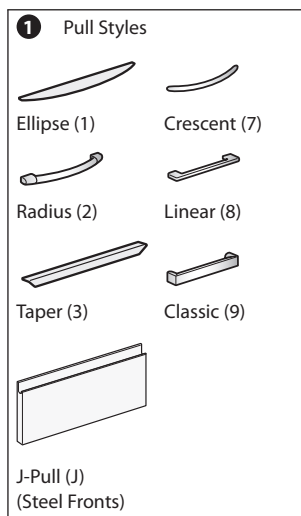

X Series Pedestals

Tug Pedestal

Features

- Includes steel pedestal with attached handle and non-locking casters; two swivel casters in front, and two fixed casters at the back.
- Pedestal with pencil drawers and/or box drawers includes a single pencil tray.
- Box drawers include one divider in each drawer.
- File drawers include one compressor in each drawer.
- Optional drawer pulls include Ellipse, Radius, Taper, Crescent, Linear, Classic, and J-Pull.
  - –Ellipse pull available in non-metallic trim colors only
  - –Radius pull available in metallic trim colors only
  - –Taper, and J-Pull trim color matches case trim color
  - –Crescent, Linear and Classic pulls are brushed nickel finish
- Handle matches case trim color and is centered in lockbar.
- Drawers have full extension steel ball-bearing slides.
- Drawer interiors and accessories are black finish color.
- Single lock secures all drawers.
- Lock plug is available in black or chrome.
- For lock options, refer to Lock Program section of the Accessories Price List.

Specification Tips

- For pedestal option with a cushion top, specify C in the third option. Example: JPTA-24-S1C.
- Additional accessories are available and can be specified separately.
- Tug Pedestal will not accommodate digital lock.

To Order, Specify:

Painted Steel Drawer Fronts

1) Product number including:
  - **1 Pull** (see below)
  1) Trim color for drawer fronts, case and handle.
  2) Trim color for pull (Ellipse and Radius only).
    - –Ellipse (Non-Metallic trim colors only)
    - –Radius (Metallic trim colors only; upcharge for Metallic trim on pull is included in price.)
  3) Trim color for lock plug.