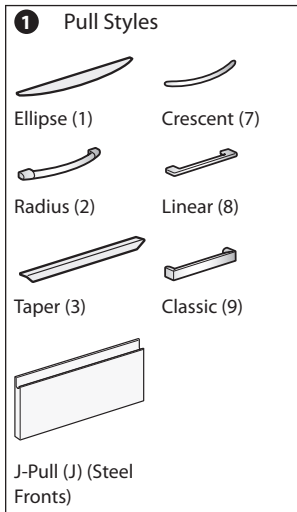

X Series Filing & Storage with Individually Locking Drawers

Suspended Pedestal with Individually Locking Drawers

Actual Depth	Actual Width	Pull	Number ¹	Trim A	B
27.5"(699mm) High, File/File					
17"(432mm)	15"(381mm)	1, J	JPHW-18-S	$850.13	$ 928.85
		2, 3	JPHW-18-S	932.15	1010.87
		7, 8, 9	JPHW-18-S	951.85	1030.57
23"(584mm)	15"(381mm)	1, J	JPHW-24-S	$897.45	$ 989.30
		2, 3	JPHW-24-S	979.47	1071.32
		7, 8, 9	JPHW-24-S	999.17	1091.02

Features

- Includes steel pedestal with individually locking drawers and attachment hardware.
- Each drawer includes one compressor.
- Optional drawer pulls include Ellipse, Radius, Taper, Crescent, Linear, Classic, and J-Pull.
  - Ellipse pull available in non-Metallic trim colors only
  - Radius pull available in Metallic trim colors only
  - Taper and J-Pull pull trim color matches case trim color
  - Crescent, Linear and Classic pulls are brushed nickel finish
- Drawers have full extension steel ball-bearing slides.
- Drawer interiors and accessories are black finish color.
- Pedestal has two locks; left-hand lock secures top file drawer, right-hand lock secures bottom file drawer.
- Lock plugs are available in black or chrome.
- For lock options, refer to Lock Program section of the Accessories Price List.

To Order, Specify:

1) Product number.
2. **1 Pull** (see side bar)
2) Trim color for case and front.
3) Trim color for pull (Ellipse and Radius only).
  - Ellipse (Non-Metallic trim colors only)
  - Radius (Metallic trim colors only; upcharge for Metallic trim on pull is included in price.)
4) Trim color for lock plug.

Specification Tips

- When attaching pedestal to a square edge worksurface, the pedestal depth must be equal to, or less than the worksurface depth.
  - 18"(457mm) square edge worksurface accepts an 18"(457mm) deep pedestal
  - 24"(610mm) square edge worksurface accepts an 18"(457mm) or 24"(610mm) deep pedestal
  - 30"(762mm) square edge worksurface accepts an 18"(457mm), 24"(610mm), or 30"(762mm) deep pedestal
- When attaching pedestal to a knife edge worksurface, the pedestal depth must be at least 6"(152mm) less than worksurface depth.
  - 18"(457mm) deep knife edge worksurface will not accept a suspended pedestal
  - 24"(610mm) deep knife edge worksurface will accept an 18"(457mm) deep pedestal
  - 30"(762mm) deep knife edge worksurface will accept an 18"(457mm) or 24"(610mm) deep pedestal
- For use with Compose, UniGroup, UniGroup Too, and PLACES systems applications only.
- Not for use with steel casegoods.
- Not for use with 18"(457mm) deep worksurface with knife edge.
- 18"(457mm) deep pedestal accommodates letter-size filing only.
- Additional accessories are available and can be specified separately.