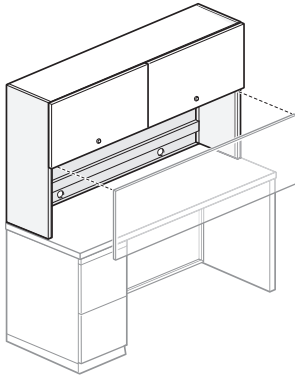

X Series Vertical Storage Units

Flipper Door Vertical Storage Unit – Laminate Front with Wood End Panels

Actual Height	Actual Depth	Width	Number	Top & Shelf - Steel Trim A		Top & Shelf - Steel Trim B	
				End Panels - Wood Group A	Group B	End Panels - Wood Group A	Group B
Flipper Door — Laminate A							
29"(737mm)	14"(356mm)	48"(1219mm)	JUFL-3348-WL	$3137.29	$3220.79	$3235.30	$3318.80
		60"(1524mm)	JUFL-3360-WL	3669.85	3753.35	3767.86	3851.36
		66"(1676mm)	JUFL-3366-WL	3953.84	4037.34	4051.85	4135.35
		72"(1829mm)	JUFL-3372-WL	4220.12	4303.62	4318.13	4401.63
Flipper Door — Laminate B							
29"(737mm)	14"(356mm)	48"(1219mm)	JUFL-3348-WL	$3229.03	$3312.53	$3327.04	$3410.54
		60"(1524mm)	JUFL-3360-WL	3797.95	3881.45	3895.96	3979.46
		66"(1676mm)	JUFL-3366-WL	4100.12	4183.62	4198.13	4281.63
		72"(1829mm)	JUFL-3372-WL	4384.58	4468.08	4482.59	4566.09

JUFL-WL

Features

- Includes steel top and interior shelf, laminate flipper door(s), wood end panels, assembly hardware, and double-sided adhesive tape for attachment to desk or credenza.
- For lock options, refer to Lock Program section of the Accessories Price List.
- Lock plug bezel available in black or chrome.
- Accepts separately specified task lights.
- 48"(1219mm) wide units have one door; 60"(1524mm), 66"(1676mm) and 72"(1829mm) wide units have two doors.
- Inside height clearance is 13"(330mm). Inside depth clearance is 12.75"(324mm).
- Vertical clearance between desk/credenza top and underside of shelf is 19"(483mm).
- Units are standard with two grommets located in the back panel.
- Ships fully assembled.

Specification Tips

- Vertical Storage Unit Tackboard is required and must be specified separately.
- Specify tackboard designed for use with VSU laminate or wood end panels.

To Order, Specify:

1) Product number.
2) Trim color for top and shelf.
3) Laminate color for door.
4) Edge trim color for door.
5) Wood finish color for end panels.
6) Trim color for lock plug.

Note: Tackboard must be specified separately.