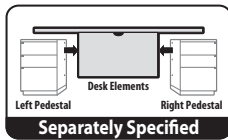

X Series Double Pedestal Desks

Executive Bow Front Double Pedestal Desk — Wood Top

Height	Depth	Width	Number	Top - Wood Group A		Top - Wood Group B		
				Modesty - Steel Trim A	Trim B	Modesty - Steel Trim A	Trim B	
29"(737mm)	30"(762mm)	60"(1524mm)	JDHW-3060-KAAN	①	$1944.71	$1998.48	$2109.37	$2163.14
		66"(1676mm)	JDHW-3066-KAAN	②	2030.81	2092.26	2203.63	2265.08
		72"(1829mm)	JDHW-3072-KAAN		2116.91	2186.04	2297.89	2367.02
		78"(1981mm)	JDHW-3078-KAAN		2203.01	2279.82	2392.15	2468.96
		84"(2134mm)	JDHW-3084-KAAN		2289.11	2373.60	2486.41	2570.90
29"(737mm)	36"(914mm)	60"(1524mm)	JDHW-3660-KAAN		$2021.21	$2074.98	$2190.79	$2244.56
		66"(1676mm)	JDHW-3666-KAAN		2107.31	2168.76	2285.05	2346.50
		72"(1829mm)	JDHW-3672-KAAN		2193.41	2262.54	2379.31	2448.44
		78"(1981mm)	JDHW-3678-KAAN		2279.51	2356.32	2473.57	2550.38
		84"(2134mm)	JDHW-3684-KAAN		2365.61	2450.10	2567.83	2652.32

JDHW-KAANDS

Features

- Includes wood top, optional steel modesty panel, and assembly hardware (pedestals not included).
- Wood veneer top has 3mm edgeband on user and guest edge, and 1mm edgeband on sides.
- Bow edge on guest side extends 10"(254mm) beyond pedestals at the center of the desk (4"(102mm) of extension + 6"(152mm) of bow).
- Optional modesty panel is available with or without scallop wireway for cable management; scallop is centered at top of modesty panel.
- Field assembled.

Specification Tip

- Two X Series desk pedestals must be specified separately; nominal depths of desk pedestals must be 6"(152mm) less than nominal depth of desk top. See table.

Desk/Pedestal Nominal Depths

Desk Depth	Pedestal Depth
30"(762mm)	24"(610mm)
36"(914mm)	30"(762mm)

To Order, Specify:

1) Product number, including:

① Modesty Panel Height:

- **N** No Modesty Panel, deduct $101.31 list
- **B** 1/3 Height
- **D** 3/4 Height, add $101.34 list
- **F** Full Height, add $202.67 list

② Modesty Panel Cable Management:

- **N** No Scallop
- **S** Scallop

2) Wood finish color for top.

3) Trim color for modesty panel.

*Note: Desk pedestals must be specified separately.