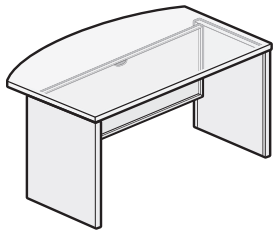

Height	Depth	Width	Number	End Panel - Steel Trim A		End Panel - Steel Trim B		
				Modesty - Steel Trim A	Trim B	Modesty - Steel Trim A	Trim B	
Top — Laminate A								
29"(737mm)	30"(762mm)	30"(762mm)	JDHL-3030-JFFS		$2347.49	$2362.86	$2512.11	$2527.48
		36"(914mm)	JDHL-3036-JFFS		2433.59	2456.64	2598.21	2621.26
		42"(1067mm)	JDHL-3042-JFFS		2519.69	2550.42	2684.31	2715.04
		48"(1219mm)	JDHL-3048-JFFS		2605.79	2644.20	2770.41	2808.82
		54"(1372mm)	JDHL-3054-JFFS		2691.89	2737.98	2856.51	2902.60
		60"(1524mm)	JDHL-3060-JFFS		2777.99	2831.76	2942.61	2996.38
		66"(1676mm)	JDHL-3066-JFFS		2864.09	2925.54	3028.71	3090.16
		72"(1829mm)	JDHL-3072-JFFS		2950.19	3019.32	3114.81	3183.94
29"(737mm)	36"(914mm)	30"(762mm)	JDHL-3630-JFFS		$2431.49	$2446.86	$2626.83	$2642.20
		36"(914mm)	JDHL-3636-JFFS		2517.59	2540.64	2712.93	2735.98
		42"(1067mm)	JDHL-3642-JFFS		2603.69	2634.42	2799.03	2829.76
		48"(1219mm)	JDHL-3648-JFFS		2689.79	2728.20	2885.13	2923.54
		54"(1372mm)	JDHL-3654-JFFS		2775.89	2821.98	2971.23	3017.32
		60"(1524mm)	JDHL-3660-JFFS		2861.99	2915.76	3057.33	3111.10
		66"(1676mm)	JDHL-3666-JFFS		2948.09	3009.54	3143.43	3204.88
		72"(1829mm)	JDHL-3672-JFFS		3034.19	3103.32	3229.53	3298.66
Top — Laminate B								
29"(737mm)	30"(762mm)	30"(762mm)	JDHL-3030-JFFS		$2419.28	$2434.65	$2583.90	$2599.27
		36"(914mm)	JDHL-3036-JFFS		2512.28	2535.33	2676.90	2699.95
		42"(1067mm)	JDHL-3042-JFFS		2605.28	2636.01	2769.90	2800.63
		48"(1219mm)	JDHL-3048-JFFS		2698.28	2736.69	2862.90	2901.31
		54"(1372mm)	JDHL-3054-JFFS		2791.28	2837.37	2955.90	3001.99
		60"(1524mm)	JDHL-3060-JFFS		2884.28	2938.05	3048.90	3102.67
		66"(1676mm)	JDHL-3066-JFFS		2977.28	3038.73	3141.90	3203.35
		72"(1829mm)	JDHL-3072-JFFS		3070.28	3139.41	3234.90	3304.03
29"(737mm)	36"(914mm)	30"(762mm)	JDHL-3630-JFFS		$2507.12	$2522.49	$2702.46	$2717.83
		36"(914mm)	JDHL-3636-JFFS		2600.12	2623.17	2795.46	2818.51
		42"(1067mm)	JDHL-3642-JFFS		2693.12	2723.85	2888.46	2919.19
		48"(1219mm)	JDHL-3648-JFFS		2786.12	2824.53	2981.46	3019.87
		54"(1372mm)	JDHL-3654-JFFS		2879.12	2925.21	3074.46	3120.55
		60"(1524mm)	JDHL-3660-JFFS		2972.12	3025.89	3167.46	3221.23
		66"(1676mm)	JDHL-3666-JFFS		3065.12	3126.57	3260.46	3321.91
		72"(1829mm)	JDHL-3672-JFFS		3158.12	3227.25	3353.46	3422.59

JDHL-JFFSDS

Features

- Includes laminate top, steel end panels, steel modesty panel, and assembly hardware.
- High-pressure laminate top has 3mm edgeband on user and guest edge, and 1mm edgeband on sides.
- Bow edge on guest side extends 10"(254mm) beyond end panels at the center of the desk (4"(102mm) of extension + 6"(152mm) of bow).
- Modesty panel is available with or without scallop wireway for cable management; scallop is centered at top of modesty panel.
- Glides provide 1.5"(38mm) adjustment range.
- Field assembled.

Specification Tip

- When placing a mobile, attached, or suspended pedestal inside the desk shell, pedestal depth must be at least 12"(305mm) less than nominal depth of top. See table.

Desk/Pedestal Nominal Depths

Desk Depth	Pedestal Depth
30"(762mm)	18"(457mm)
36"(914mm)	24"(610mm)

To Order, Specify:

1) Product number, including:

① Modesty Panel Height:

- **B** 1/3 Height
- **D** 3/4 Height, add $101.34 list
- **F** Full Height, add $202.67 list

② Modesty Panel Cable Management:

- **N** No Scallop
- **S** Scallop

2) Laminate color for top.
3) Edge trim color for top.
4) Trim color for end panels.
5) Trim color for modesty panel.

*Note: Desk pedestals must be specified separately.