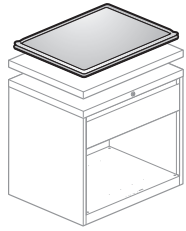

X Series 1.5H Filing & Storage

Accessories

	Depth	Width	Number	Fabric Grade					
				A	B	C	D	E	F
Cushion									
For Proud Front Filing/Storage									
	18.75"(476mm)	24"(610mm)	JPFC-1824-F	$ 711.18	$ 815.61	$ 933.95	$1059.28	$1184.60	$1358.66
		30"(762mm)	JPFC-1830-F	819.66	940.47	1077.29	1222.12	1366.94	1568.12
		36"(914mm)	JPFC-1836-F	928.14	1065.33	1220.63	1384.96	1549.28	1777.58
		42"(1067mm)	JPFC-1842-F	1036.62	1190.19	1363.97	1547.80	1731.62	1987.04
For Inset Front Filing/Storage									
	18"(457mm)	24"(610mm)	JRFC-1824-F	$ 696.21	$ 800.64	$ 918.98	$1044.31	$1169.63	$1343.69
		30"(762mm)	JRFC-1830-F	804.69	925.50	1062.32	1207.15	1351.97	1553.15
		36"(914mm)	JRFC-1836-F	913.17	1050.36	1205.66	1369.99	1534.31	1762.61
		42"(1067mm)	JRFC-1842-F	1021.65	1175.22	1349.00	1532.83	1716.65	1972.07

JPFC-1830-F
(Proud Front)

JRFC-1830-F
(Inset Front)

Features

- Includes one cushion and Slip-Fit pad.
- Cushion is 0.75"(19mm) thick and cover-stitched around edges.
- Cushion is reversible.
- COM yardage:
  - -30"(762mm) wide - 1 yard
  - -36"(914mm) wide - 1.25 yards
  - -42"(1067mm) wide - 1.5 yards

To Order, Specify:

1) Product number.
2) Fabric surface/color.

Specification Tips

- When using cushion on X Series filing and storage to provide guest seating, a file top or common file top is required; specified separately.
- Can be used on other X Series Filing and Storage.