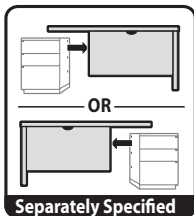

Height	Depth	Width	Number	①	②	③	End Panel - Steel Trim A		End Panel - Steel Trim B			
							Modesty - Steel Trim A	Trim B	Modesty - Steel Trim A	Trim B		
Top — Wood Group A												
29"(737mm)	30"(762mm)	48"(1219mm)	JDXW-3048-K	S			$2282.75	$2321.16	$2365.06	$2403.47		
		54"(1372mm)	JDXW-3054-K	S			2368.85	2414.94	2451.16	2497.25		
		60"(1524mm)	JDXW-3060-K	S			2454.95	2508.72	2537.26	2591.03		
		66"(1676mm)	JDXW-3066-K	S			2541.05	2602.50	2623.36	2684.81		
		72"(1829mm)	JDXW-3072-K	S			2627.15	2696.28	2709.46	2778.59		
		78"(1981mm)	JDXW-3078-K	S			2713.25	2790.06	2795.56	2872.37		
		84"(2134mm)	JDXW-3084-K	S			2799.35	2883.84	2881.66	2966.15		
		29"(737mm)	36"(914mm)	48"(1219mm)	JDXW-3648-K	S		$2376.35	$2414.76	$2474.02	$2512.43	
29"(737mm)	36"(914mm)	54"(1372mm)	JDXW-3654-K	S			2462.45	2508.54	2560.12	2606.21		
		60"(1524mm)	JDXW-3660-K	S			2548.55	2602.32	2646.22	2699.99		
		66"(1676mm)	JDXW-3666-K	S			2634.65	2696.10	2732.32	2793.77		
		72"(1829mm)	JDXW-3672-K	S			2720.75	2789.88	2818.42	2887.55		
		78"(1981mm)	JDXW-3678-K	S			2806.85	2883.66	2904.52	2981.33		
		84"(2134mm)	JDXW-3684-K	S			2892.95	2977.44	2990.62	3075.11		
		Top — Wood Group B										
		29"(737mm)	30"(762mm)	48"(1219mm)	JDXW-3048-K	S			2402.19	$2440.60	$2484.50	$2522.91
54"(1372mm)	JDXW-3054-K			S			2496.45	2542.54	2578.76	2624.85		
60"(1524mm)	JDXW-3060-K			S			2590.71	2644.48	2673.02	2726.79		
66"(1676mm)	JDXW-3066-K			S			2684.97	2746.42	2767.28	2828.73		
72"(1829mm)	JDXW-3072-K			S			2779.23	2848.36	2861.54	2930.67		
78"(1981mm)	JDXW-3078-K			S			2873.49	2950.30	2955.80	3032.61		
84"(2134mm)	JDXW-3084-K			S			2967.75	3052.24	3050.06	3134.55		
29"(737mm)	36"(914mm)			48"(1219mm)	JDXW-3648-K	S		$2500.71	$2539.12	$2598.38	$2636.79	
29"(737mm)	36"(914mm)	54"(1372mm)	JDXW-3654-K	S			2594.97	2641.06	2692.64	2738.73		
		60"(1524mm)	JDXW-3660-K	S			2689.23	2743.00	2786.90	2840.67		
		66"(1676mm)	JDXW-3666-K	S			2783.49	2844.94	2881.16	2942.61		
		72"(1829mm)	JDXW-3672-K	S			2877.75	2946.88	2975.42	3044.55		
		78"(1981mm)	JDXW-3678-K	S			2972.01	3048.82	3069.68	3146.49		
		84"(2134mm)	JDXW-3684-K	S			3066.27	3150.76	3163.94	3248.43		

JDXW-KAFSDS
(Left-Hand)

Features

- Includes wood top, steel end panel, steel modesty panel, and assembly hardware (pedestal not included).
- Wood veneer top has 3mm edgeband on user and guest edge, and 1mm edgeband on sides.
- Edge on guest side extends 6"(152mm) beyond pedestal and end panel along the entire width of the desk.
- Modesty panel is available with or without scallop wireway for cable management; scallop is centered at top of modesty panel.
- Desk orientation can be field-changed from left to right or right to left. Order hole plugs (qty. 8) from eParts to cover exposed mounting holes.
- Glides provide 1"(25mm) adjustment range.
- Field assembled.

Specification Tip

- One X Series desk pedestal must be specified separately; nominal depth of desk pedestal must be 6"(152mm) less than nominal depth of desk top. See table.

Desk/Pedestal Nominal Depths

Desk Depth	Pedestal Depth
30"(762mm)	24"(610mm)
36"(914mm)	30"(762mm)

To Order, Specify:

1) Product number, including:

① Orientation:

- **AF** Left-hand
- **FA** Right-hand

② Modesty Panel Height:

- **B** 1/3 Height
- **D** 3/4 Height, add **$101.34** list
- **F** Full Height, add **$202.67** list

③ Modesty Panel Cable Management:

- **N** No Scallop
- **S** Scallop

2) Wood finish color for top.
3) Trim color for end panel.
4) Trim color for modesty panel.

*Note: Desk pedestal must be specified separately.