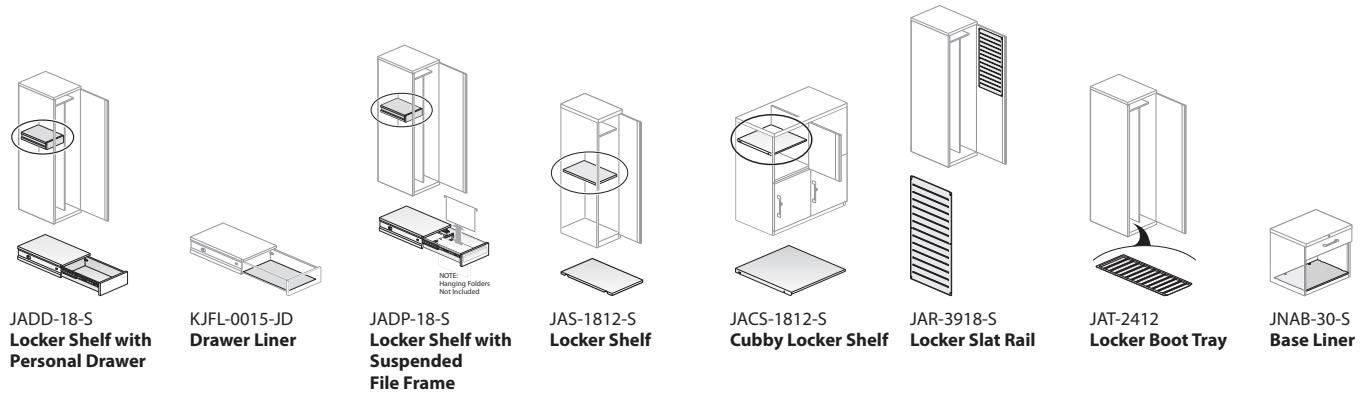

X Series Locker Accessories — pages 270-272