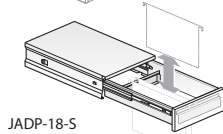

Locker Shelf with Suspended File Frame

JADP-18-S

NOTE:
Hanging Folders
Not Included

Actual Depth	Width	Number	Shelf — Trim A		Shelf — Trim B	
			Drawer Trim A	Trim B	Drawer Trim A	Trim B
16"(406mm)	12"(305mm)	JADP-18-S	$361.66	$363.36	$371.81	$373.51
17.5"(445mm)	12"(305mm)	JADP-24-S	$443.50	$445.20	$444.89	$446.59

Features

- Includes a painted steel locker shelf with suspended file frame and attachment hardware.
- Supports side-to-side hanging of letter-size suspended file folders.
- Drawer accessory installation opposite side of door at desired height. To be used on lockers with 18"(457mm) wide doors only.
- File frame has full extension steel ball bearing slides.

To Order, Specify:

1) Product number.
2) Trim color for shelf.
3) Trim color for drawer front.

Specification Tips

- 16"(406mm) deep shelf/frame fits 18.75"(476mm) deep units.
- 17.5"(445mm) deep shelf/frame fits 23.625"(600mm) deep units.