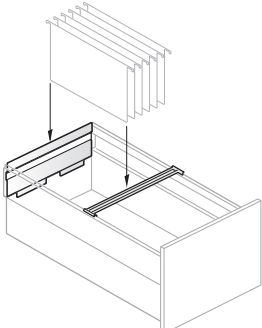

JCPL-12

Features

- Includes one steel drawer back extension and one side-to-side file hanging bar.
- Black finish only.

Specification Tips

- For use in X Series Combination Units only.
- Required for filing side-to-side or legal in 12"(305mm) Combination Unit pedestal style drawers.

To Order, Specify:

1) Product number.
  (No finish specification required.)