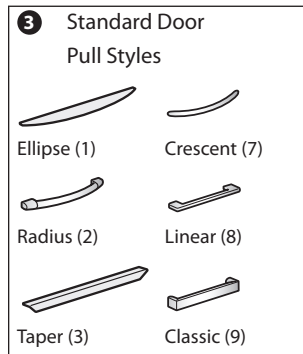

### Features

- Includes a single case with choice of:
  - Four 18"(457mm) wide or six 12"(305mm) wide compartments separated by divider panels, with individually locking doors
  - Lower 12"(305mm) file drawer or 12"(305mm) open section
- Each compartment Includes one shelf that adjusts in 2"(51mm) increments.
- File drawer (when specified) includes side-to-side hanging bars.
- Door/drawer front options include painted, laminate, or wood.
- Laminate fronts can be specified with painted steel or laminate top.
- Wood fronts can be specified with painted steel or wood top.
- Optional door/drawer pulls include Ellipse, Radius, Taper, Crescent, Linear, Classic, and No Pull (touch latch).
  - Ellipse pull available in non-Metallic trim colors only
  - Radius pull available in Metallic trim colors only
  - Taper pull trim color matches case color
  - Crescent, Linear and Classic pulls are brushed nickel finish
- Shelves and interior match case color.
- Each door locks separately and is randomly keyed.
- Lower file drawer is non-locking.
- Lock plugs are available in black or chrome.
- For lock options, refer to Lock Program section of the Accessories Price List.
- Glides provide 1.5"(38mm) adjustment range.