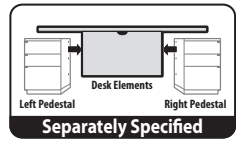

JDGL-JAANDS

To Order, Specify:

1) Product number, including:

1 Modesty Panel Height:

- **N** No Modesty Panel, deduct $101.31 list
- **B** 1/3 Height
- **D** 3/4 Height, add $101.34 list
- **F** Full Height, add $202.67 list

2 Modesty Panel Cable Management:

- **N** No Scallop
- **S** Scallop

2) Laminate color for top.

3) Edge trim color for top.

4) Trim color for modesty panel.

*Note: Desk pedestals must be specified separately.