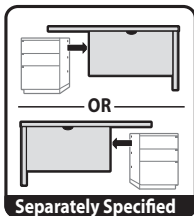

Height	Depth	Width	Number	①	②	③	End Panel - Wood Group A		End Panel - Wood Group B	
							Modesty - Steel Trim A	Trim B	Modesty - Steel Trim A	Trim B
Top — Wood Group A										
29"(737mm)	30"(762mm)	48"(1219mm)	JDXW-3048-K	W			$2376.42	$2414.83	$2513.34	$2551.75
		54"(1372mm)	JDXW-3054-K	W			2462.52	2508.61	2599.44	2645.53
		60"(1524mm)	JDXW-3060-K	W			2548.62	2602.39	2685.54	2739.31
		66"(1676mm)	JDXW-3066-K	W			2634.72	2696.17	2771.64	2833.09
		72"(1829mm)	JDXW-3072-K	W			2720.82	2789.95	2857.74	2926.87
		78"(1981mm)	JDXW-3078-K	W			2806.92	2883.73	2943.84	3020.65
		84"(2134mm)	JDXW-3084-K	W			2893.02	2977.51	3029.94	3114.43
29"(737mm)	36"(914mm)	48"(1219mm)	JDXW-3648-K	W			$2470.02	$2508.43	$2610.24	$2648.65
		54"(1372mm)	JDXW-3654-K	W			2556.12	2602.21	2696.34	2742.43
		60"(1524mm)	JDXW-3660-K	W			2642.22	2695.99	2782.44	2836.21
		66"(1676mm)	JDXW-3666-K	W			2728.32	2789.77	2868.54	2929.99
		72"(1829mm)	JDXW-3672-K	W			2814.42	2883.55	2954.64	3023.77
		78"(1981mm)	JDXW-3678-K	W			2900.52	2977.33	3040.74	3117.55
		84"(2134mm)	JDXW-3684-K	W			2986.62	3071.11	3126.84	3211.33
Top — Wood Group B										
29"(737mm)	30"(762mm)	48"(1219mm)	JDXW-3048-K	W			2495.86	$2534.27	$2632.78	$2671.19
		54"(1372mm)	JDXW-3054-K	W			2590.12	2636.21	2727.04	2773.13
		60"(1524mm)	JDXW-3060-K	W			2684.38	2738.15	2821.30	2875.07
		66"(1676mm)	JDXW-3066-K	W			2778.64	2840.09	2915.56	2977.01
		72"(1829mm)	JDXW-3072-K	W			2872.90	2942.03	3009.82	3078.95
		78"(1981mm)	JDXW-3078-K	W			2967.16	3043.97	3104.08	3180.89
		84"(2134mm)	JDXW-3084-K	W			3061.42	3145.91	3198.34	3282.83
29"(737mm)	36"(914mm)	48"(1219mm)	JDXW-3648-K	W			$2594.38	$2632.79	$2734.60	$2773.01
		54"(1372mm)	JDXW-3654-K	W			2688.64	2734.73	2828.86	2874.95
		60"(1524mm)	JDXW-3660-K	W			2782.90	2836.67	2923.12	2976.89
		66"(1676mm)	JDXW-3666-K	W			2877.16	2938.61	3017.38	3078.83
		72"(1829mm)	JDXW-3672-K	W			2971.42	3040.55	3111.64	3180.77
		78"(1981mm)	JDXW-3678-K	W			3065.68	3142.49	3205.90	3282.71
		84"(2134mm)	JDXW-3684-K	W			3159.94	3244.43	3300.16	3384.65

JDXW-KAFWDS (Left-Hand)

Features

- Includes wood top, wood end panel, steel modesty panel, and assembly hardware (pedestal not included).
- Wood veneer top has 3mm edgeband on user and guest edge, and 1mm edgeband on sides.
- Edge on guest side extends 6"(152mm) beyond pedestal and end panel along the entire width of the desk.
- Modesty panel is available with or without scallop wireway for cable management; scallop is centered at top of modesty panel.
- Desk orientation can be field-changed from left to right or right to left. Order hole plugs (qty. 8) from eParts to cover exposed mounting holes.
- Glides provide 1"(25mm) adjustment range.
- Field assembled.

Specification Tip

- One X Series desk pedestal must be specified separately; nominal depth of desk pedestal must be 6"(152mm) less than nominal depth of desk top. See table.

Desk/Pedestal Nominal Depths

Desk Depth	Pedestal Depth
30"(762mm)	24"(610mm)
36"(914mm)	30"(762mm)

To Order, Specify:

1. Product number, including:

① Orientation:

- **AF** Left-hand
- **FA** Right-hand

② Modesty Panel Height:

- **B** 1/3 Height
- **D** 3/4 Height, add **$101.34** list
- **F** Full Height, add **$202.67** list

③ Modesty Panel Cable Management:

- **N** No Scallop
- **S** Scallop

1. Wood finish color for top.
2. Wood finish color for end panel.
3. Trim color for modesty panel.

*Note: Desk pedestal must be specified separately.