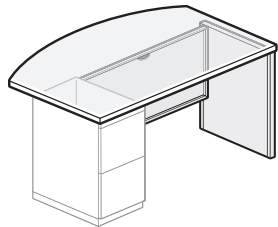

Height	Depth	Width	Number	End Panel - Steel Trim A		End Panel - Steel Trim B				
				Modesty - Steel Trim A	Trim B	Modesty - Steel Trim A	Trim B			
Top — Laminate A										
29"(737mm)	30"(762mm)	48"(1219mm)	JDHL-3048-J	S	$1933.05	$1971.46	$2015.36	$2053.77		
		54"(1372mm)	JDHL-3054-J	S	2019.15	2065.24	2101.46	2147.55		
		60"(1524mm)	JDHL-3060-J	S	2105.25	2159.02	2187.56	2241.33		
		66"(1676mm)	JDHL-3066-J	S	2191.35	2252.80	2273.66	2335.11		
		72"(1829mm)	JDHL-3072-J	S	2277.45	2346.58	2359.76	2428.89		
		78"(1981mm)	JDHL-3078-J	S	2363.55	2440.36	2445.86	2522.67		
		84"(2134mm)	JDHL-3084-J	S	2449.65	2534.14	2531.96	2616.45		
		29"(737mm)	36"(914mm)	48"(1219mm)	JDHL-3648-J	S	$1999.95	$2038.36	$2097.62	$2136.03
54"(1372mm)	JDHL-3654-J			S	2086.05	2132.14	2183.72	2229.81		
60"(1524mm)	JDHL-3660-J			S	2172.15	2225.92	2269.82	2323.59		
66"(1676mm)	JDHL-3666-J			S	2258.25	2319.70	2355.92	2417.37		
72"(1829mm)	JDHL-3672-J			S	2344.35	2413.48	2442.02	2511.15		
78"(1981mm)	JDHL-3678-J			S	2430.45	2507.26	2528.12	2604.93		
84"(2134mm)	JDHL-3684-J			S	2516.55	2601.04	2614.22	2698.71		
Top — Laminate B										
29"(737mm)	30"(762mm)	48"(1219mm)	JDHL-3048-J	S	2025.54	$2063.95	$2107.85	$2146.26		
		54"(1372mm)	JDHL-3054-J	S	2118.54	2164.63	2200.85	2246.94		
		60"(1524mm)	JDHL-3060-J	S	2211.54	2265.31	2293.85	2347.62		
		66"(1676mm)	JDHL-3066-J	S	2304.54	2365.99	2386.85	2448.30		
		72"(1829mm)	JDHL-3072-J	S	2397.54	2466.67	2479.85	2548.98		
		78"(1981mm)	JDHL-3078-J	S	2490.54	2567.35	2572.85	2649.66		
		84"(2134mm)	JDHL-3084-J	S	2583.54	2668.03	2665.85	2750.34		
		29"(737mm)	36"(914mm)	48"(1219mm)	JDHL-3648-J	S	$2096.28	$2134.69	$2193.95	$2232.36
54"(1372mm)	JDHL-3654-J			S	2189.28	2235.37	2286.95	2333.04		
60"(1524mm)	JDHL-3660-J			S	2282.28	2336.05	2379.95	2433.72		
66"(1676mm)	JDHL-3666-J			S	2375.28	2436.73	2472.95	2534.40		
72"(1829mm)	JDHL-3672-J			S	2468.28	2537.41	2565.95	2635.08		
78"(1981mm)	JDHL-3678-J			S	2561.28	2638.09	2658.95	2735.76		
84"(2134mm)	JDHL-3684-J			S	2654.28	2738.77	2751.95	2836.44		

JDHL-JAFSDS
(Left-Hand)

Features

- Includes laminate top, steel end panel, steel modesty panel, and assembly hardware (pedestal not included).
- High-pressure laminate top has 3mm edgeband on user and guest edge, and 1mm edgeband on sides.
- Bow edge on guest side extends 10"(254mm) beyond pedestal and end panel at the center of the desk (4"(102mm) of extension + 6"(152mm) of bow).
- Modesty panel is available with or without scallop wireway for cable management; scallop is centered at top of modesty panel.
- Desk orientation can be field-changed from left to right or right to left. Order hole plugs (qty. 8) from eParts to cover exposed mounting holes.
- Glides provide 1"(25mm) adjustment range.
- Field assembled.

Specification Tip

- One X Series desk pedestal must be specified separately; nominal depth of desk pedestal must be 6"(152mm) less than nominal depth of desk top. See table.

Desk/Pedestal Nominal Depths

Desk Depth	Pedestal Depth
30"(762mm)	24"(610mm)
36"(914mm)	30"(762mm)

To Order, Specify:

1. Product number, including:

1 Orientation:

- **AF** Left-hand
- **FA** Right-hand

2 Modesty Panel Height:

- **B** 1/3 Height
- **D** 3/4 Height, add **$101.34** list
- **F** Full Height, add **$202.67** list

3 Modesty Panel Cable Management:

- **N** No Scallop
- **S** Scallop

1. Laminate color for top.
2. Edge trim color for top.
3. Trim color for end panel.
4. Trim color for modesty panel.

*Note: Desk pedestal must be specified separately.