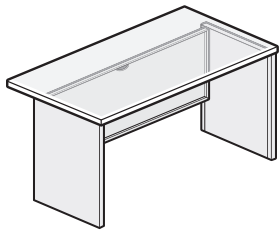

Height	Depth	Width	Number	End Panel - Steel Trim A		End Panel - Steel Trim B		
				Modesty - Steel Trim A	Trim B	Modesty - Steel Trim A	Trim B	
Top — Laminate A								
29"(737mm)	30"(762mm)	30"(762mm)	JDXL-3030-JFFS		$2211.75	$2227.12	$2376.37	$2391.74
		36"(914mm)	JDXL-3036-JFFS		2297.85	2320.90	2462.47	2485.52
		42"(1067mm)	JDXL-3042-JFFS		2383.95	2414.68	2548.57	2579.30
		48"(1219mm)	JDXL-3048-JFFS		2470.05	2508.46	2634.67	2673.08
		54"(1372mm)	JDXL-3054-JFFS		2556.15	2602.24	2720.77	2766.86
		60"(1524mm)	JDXL-3060-JFFS		2642.25	2696.02	2806.87	2860.64
		66"(1676mm)	JDXL-3066-JFFS		2728.35	2789.80	2892.97	2954.42
		72"(1829mm)	JDXL-3072-JFFS		2814.45	2883.58	2979.07	3048.20
29"(737mm)	36"(914mm)	30"(762mm)	JDXL-3630-JFFS		$2295.75	$2311.12	$2491.09	$2506.46
		36"(914mm)	JDXL-3636-JFFS		2381.85	2404.90	2577.19	2600.24
		42"(1067mm)	JDXL-3642-JFFS		2467.95	2498.68	2663.29	2694.02
		48"(1219mm)	JDXL-3648-JFFS		2554.05	2592.46	2749.39	2787.80
		54"(1372mm)	JDXL-3654-JFFS		2640.15	2686.24	2835.49	2881.58
		60"(1524mm)	JDXL-3660-JFFS		2726.25	2780.02	2921.59	2975.36
		66"(1676mm)	JDXL-3666-JFFS		2812.35	2873.80	3007.69	3069.14
		72"(1829mm)	JDXL-3672-JFFS		2898.45	2967.58	3093.79	3162.92
Top — Laminate B								
29"(737mm)	30"(762mm)	30"(762mm)	JDXL-3030-JFFS		$2272.69	$2288.06	$2437.31	$2452.68
		36"(914mm)	JDXL-3036-JFFS		2365.69	2388.74	2530.31	2553.36
		42"(1067mm)	JDXL-3042-JFFS		2458.69	2489.42	2623.31	2654.04
		48"(1219mm)	JDXL-3048-JFFS		2551.69	2590.10	2716.31	2754.72
		54"(1372mm)	JDXL-3054-JFFS		2644.69	2690.78	2809.31	2855.40
		60"(1524mm)	JDXL-3060-JFFS		2737.69	2791.46	2902.31	2956.08
		66"(1676mm)	JDXL-3066-JFFS		2830.69	2892.14	2995.31	3056.76
		72"(1829mm)	JDXL-3072-JFFS		2923.69	2992.82	3088.31	3157.44
29"(737mm)	36"(914mm)	30"(762mm)	JDXL-3630-JFFS		$2360.53	$2375.90	$2555.87	$2571.24
		36"(914mm)	JDXL-3636-JFFS		2453.53	2476.58	2648.87	2671.92
		42"(1067mm)	JDXL-3642-JFFS		2546.53	2577.26	2741.87	2772.60
		48"(1219mm)	JDXL-3648-JFFS		2639.53	2677.94	2834.87	2873.28
		54"(1372mm)	JDXL-3654-JFFS		2732.53	2778.62	2927.87	2973.96
		60"(1524mm)	JDXL-3660-JFFS		2825.53	2879.30	3020.87	3074.64
		66"(1676mm)	JDXL-3666-JFFS		2918.53	2979.98	3113.87	3175.32
		72"(1829mm)	JDXL-3672-JFFS		3011.53	3080.66	3206.87	3276.00

JDXL-JFFSDS

Features

- Includes laminate top, steel end panels, steel modesty panel, and assembly hardware.
- High-pressure laminate top has 3mm edgeband on user and guest edge, and 1mm edgeband on sides.
- Edge on guest side extends 6"(152mm) beyond end panels along the entire width of the desk.
- Modesty panel is available with or without scallop wireway for cable management; scallop is centered at top of modesty panel.
- Glides provide 1.5"(38mm) adjustment range.
- Field assembled.

Specification Tip

- When placing a mobile, attached, or suspended pedestal inside the desk shell, pedestal depth must be at least 12"(305mm) less than nominal depth of top. See table.

Desk/Pedestal Nominal Depths

Desk Depth	Pedestal Depth
30"(762mm)	18"(457mm)
36"(914mm)	24"(610mm)

To Order, Specify:

1) Product number, including:

1 Modesty Panel Height:

- **B** 1/3 Height
- **D** 3/4 Height, add $101.34 list
- **F** Full Height, add $202.67 list

2 Modesty Panel Cable Management:

- **N** No Scallop
- **S** Scallop

2) Laminate color for top.
3) Edge trim color for top.
4) Trim color for end panels.
5) Trim color for modesty panel.