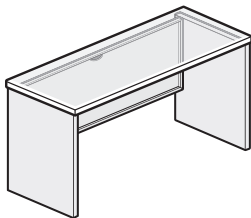

Height	Depth	Width	Number	① ②	End Panel - Wood Group A		End Panel - Wood Group B	
					Modesty - Steel Trim A	Trim B	Modesty - Steel Trim A	Trim B
Top — Wood Group A								
29"(737mm)	24"(610mm)	30"(762mm)	JDSW-2430-KFFW	■ ■	$2773.83	$2789.20	$3041.07	$3056.44
		36"(914mm)	JDSW-2436-KFFW	■ ■	2859.93	2882.98	3127.17	3150.22
		42"(1067mm)	JDSW-2442-KFFW	■ ■	2946.03	2976.76	3213.27	3244.00
		48"(1219mm)	JDSW-2448-KFFW	■ ■	3032.13	3070.54	3299.37	3337.78
		54"(1372mm)	JDSW-2454-KFFW	■ ■	3118.23	3164.32	3385.47	3431.56
		60"(1524mm)	JDSW-2460-KFFW	■ ■	3204.33	3258.10	3471.57	3525.34
		66"(1676mm)	JDSW-2466-KFFW	■ ■	3290.43	3351.88	3557.67	3619.12
		72"(1829mm)	JDSW-2472-KFFW	■ ■	3376.53	3445.66	3643.77	3712.90
29"(737mm)	30"(762mm)	30"(762mm)	JDSW-3030-KFFW	■ ■	$2884.53	$2899.90	$3158.37	$3173.74
		36"(914mm)	JDSW-3036-KFFW	■ ■	2970.63	2993.68	3244.47	3267.52
		42"(1067mm)	JDSW-3042-KFFW	■ ■	3056.73	3087.46	3330.57	3361.30
		48"(1219mm)	JDSW-3048-KFFW	■ ■	3142.83	3181.24	3416.67	3455.08
		54"(1372mm)	JDSW-3054-KFFW	■ ■	3228.93	3275.02	3502.77	3548.86
		60"(1524mm)	JDSW-3060-KFFW	■ ■	3315.03	3368.80	3588.87	3642.64
		66"(1676mm)	JDSW-3066-KFFW	■ ■	3401.13	3462.58	3674.97	3736.42
		72"(1829mm)	JDSW-3072-KFFW	■ ■	3487.23	3556.36	3761.07	3830.20
Top — Wood Group B								
29"(737mm)	24"(610mm)	30"(762mm)	JDSW-2430-KFFW	■ ■	$2863.87	$2879.24	$3131.11	$3146.48
		36"(914mm)	JDSW-2436-KFFW	■ ■	2958.13	2981.18	3225.37	3248.42
		42"(1067mm)	JDSW-2442-KFFW	■ ■	3052.39	3083.12	3319.63	3350.36
		48"(1219mm)	JDSW-2448-KFFW	■ ■	3146.65	3185.06	3413.89	3452.30
		54"(1372mm)	JDSW-2454-KFFW	■ ■	3240.91	3287.00	3508.15	3554.24
		60"(1524mm)	JDSW-2460-KFFW	■ ■	3335.17	3388.94	3602.41	3656.18
		66"(1676mm)	JDSW-2466-KFFW	■ ■	3429.43	3490.88	3696.67	3758.12
		72"(1829mm)	JDSW-2472-KFFW	■ ■	3523.69	3592.82	3790.93	3860.06
29"(737mm)	30"(762mm)	30"(762mm)	JDSW-3030-KFFW	■ ■	$2979.49	$2994.86	$3253.33	$3268.70
		36"(914mm)	JDSW-3036-KFFW	■ ■	3073.75	3096.80	3347.59	3370.64
		42"(1067mm)	JDSW-3042-KFFW	■ ■	3168.01	3198.74	3441.85	3472.58
		48"(1219mm)	JDSW-3048-KFFW	■ ■	3262.27	3300.68	3536.11	3574.52
		54"(1372mm)	JDSW-3054-KFFW	■ ■	3356.53	3402.62	3630.37	3676.46
		60"(1524mm)	JDSW-3060-KFFW	■ ■	3450.79	3504.56	3724.63	3778.40
		66"(1676mm)	JDSW-3066-KFFW	■ ■	3545.05	3606.50	3818.89	3880.34
		72"(1829mm)	JDSW-3072-KFFW	■ ■	3639.31	3708.44	3913.15	3982.28

JDSW-KFFWDS

Features

- Includes wood top, wood end panels, steel modesty panel, and assembly hardware.
- Wood veneer top has 3mm edgeband on user and guest edge, and 1mm edgeband on sides.
- Modesty panel is available with or without scallop wireway for cable management; scallop is centered at top of modesty panel.
- Glides provide 1.5"(38mm) adjustment range.
- Field assembled.

Specification Tip

- When placing a mobile, attached, or suspended pedestal inside the desk shell, pedestal depth must be at least 6"(152mm) less than nominal depth of top. See table.

Desk/Pedestal Nominal Depths

Desk Depth	Pedestal Depth
24"(610mm)	18"(457mm)
30"(762mm)	24"(610mm)

To Order, Specify:

1) Product number, including:

① Modesty Panel Height:

- **B** 1/3 Height
- **D** 3/4 Height, add **$101.34** list
- **F** Full Height, add **$202.67** list

② Modesty Panel Cable Management:

- **N** No Scallop
- **S** Scallop

2) Wood finish color for top.
3) Wood finish color for end panels.
4) Trim color for modesty panel.