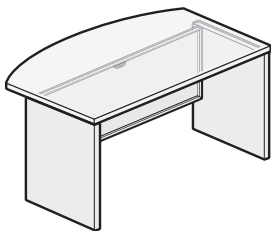

Height	Depth	Width	Number	End Panel - Laminate A Modesty - Steel		End Panel - Laminate B Modesty - Steel		
				Trim A	Trim B	Trim A	Trim B	
Top — Laminate A								
29"(737mm)	30"(762mm)	30"(762mm)	JDHL-3030-JFFL		$2014.81	$2030.18	$2095.89	$2111.26
		36"(914mm)	JDHL-3036-JFFL		2100.91	2123.96	2181.99	2205.04
		42"(1067mm)	JDHL-3042-JFFL		2187.01	2217.74	2268.09	2298.82
		48"(1219mm)	JDHL-3048-JFFL		2273.11	2311.52	2354.19	2392.60
		54"(1372mm)	JDHL-3054-JFFL		2359.21	2405.30	2440.29	2486.38
		60"(1524mm)	JDHL-3060-JFFL		2445.31	2499.08	2526.39	2580.16
		66"(1676mm)	JDHL-3066-JFFL		2531.41	2592.86	2612.49	2673.94
		72"(1829mm)	JDHL-3072-JFFL		2617.51	2686.64	2698.59	2767.72
29"(737mm)	36"(914mm)	30"(762mm)	JDHL-3630-JFFL		$2098.81	$2114.18	$2182.65	$2198.02
		36"(914mm)	JDHL-3636-JFFL		2184.91	2207.96	2268.75	2291.80
		42"(1067mm)	JDHL-3642-JFFL		2271.01	2301.74	2354.85	2385.58
		48"(1219mm)	JDHL-3648-JFFL		2357.11	2395.52	2440.95	2479.36
		54"(1372mm)	JDHL-3654-JFFL		2443.21	2489.30	2527.05	2573.14
		60"(1524mm)	JDHL-3660-JFFL		2529.31	2583.08	2613.15	2666.92
		66"(1676mm)	JDHL-3666-JFFL		2615.41	2676.86	2699.25	2760.70
		72"(1829mm)	JDHL-3672-JFFL		2701.51	2770.64	2785.35	2854.48
Top — Laminate B								
29"(737mm)	30"(762mm)	30"(762mm)	JDHL-3030-JFFL		$2086.60	$2101.97	$2167.68	$2183.05
		36"(914mm)	JDHL-3036-JFFL		2179.60	2202.65	2260.68	2283.73
		42"(1067mm)	JDHL-3042-JFFL		2272.60	2303.33	2353.68	2384.41
		48"(1219mm)	JDHL-3048-JFFL		2365.60	2404.01	2446.68	2485.09
		54"(1372mm)	JDHL-3054-JFFL		2458.60	2504.69	2539.68	2585.77
		60"(1524mm)	JDHL-3060-JFFL		2551.60	2605.37	2632.68	2686.45
		66"(1676mm)	JDHL-3066-JFFL		2644.60	2706.05	2725.68	2787.13
		72"(1829mm)	JDHL-3072-JFFL		2737.60	2806.73	2818.68	2887.81
29"(737mm)	36"(914mm)	30"(762mm)	JDHL-3630-JFFL		$2174.44	$2189.81	$2258.28	$2273.65
		36"(914mm)	JDHL-3636-JFFL		2267.44	2290.49	2351.28	2374.33
		42"(1067mm)	JDHL-3642-JFFL		2360.44	2391.17	2444.28	2475.01
		48"(1219mm)	JDHL-3648-JFFL		2453.44	2491.85	2537.28	2575.69
		54"(1372mm)	JDHL-3654-JFFL		2546.44	2592.53	2630.28	2676.37
		60"(1524mm)	JDHL-3660-JFFL		2639.44	2693.21	2723.28	2777.05
		66"(1676mm)	JDHL-3666-JFFL		2732.44	2793.89	2816.28	2877.73
		72"(1829mm)	JDHL-3672-JFFL		2825.44	2894.57	2909.28	2978.41

JDHL-JFFLDS

Features

- Includes laminate top, laminate end panels, steel modesty panel, and assembly hardware.
- High-pressure laminate top has 3mm edgeband on user and guest edge, and 1mm edgeband on sides.
- Bow edge on guest side extends 10"(254mm) beyond end panels at the center of the desk (4"(102mm) of extension + 6"(152mm) of bow).
- Modesty panel is available with or without scallop wireway for cable management; scallop is centered at top of modesty panel.
- Glides provide 1.5"(38mm) adjustment range.
- Field assembled.

Specification Tip

- When placing a mobile, attached, or suspended pedestal inside the desk shell, pedestal depth must be at least 12"(305mm) less than nominal depth of top. See table.

Desk/Pedestal Nominal Depths

Desk Depth	Pedestal Depth
30"(762mm)	18"(457mm)
36"(914mm)	24"(610mm)

To Order, Specify:

1) Product number, including:

1 Modesty Panel Height:

- **B** 1/3 Height
- **D** 3/4 Height, add **$101.34** list
- **F** Full Height, add **$202.67** list

2 Modesty Panel Cable Management:

- **N** No Scallop
- **S** Scallop

2) Laminate color for top.
3) Edge trim color for top.
4) Laminate color for end panels.
5) Edge trim color for end panels.
6) Trim color for modesty panel.