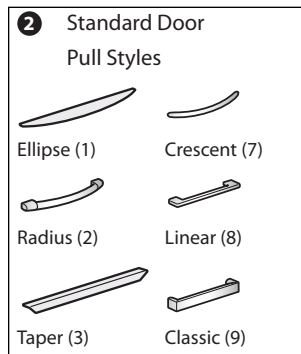

X Series Storage Cabinets

3H and 4H Storage Cabinets

	Actual Height	Actual Depth	Actual Width	Pull	Number ① ②	Painted Trim A	Trim B
3H Storage Cabinet	39.5"(1003mm)	18.75"(476mm)	29.885"(759mm)	1, J	JSPY-0330- ☐ ☐	$1759.04	$1957.24
				2, 3	JSPY-0330- ☐ ☐	1854.28	2052.48
				7, 8, 9	JSPY-0330- ☐ ☐	1877.22	2075.42
	39.5"(1003mm)	18.75"(476mm)	35.885"(911mm)	1, J	JSPY-0336- ☐ ☐	$1856.22	$2081.11
				2, 3	JSPY-0336- ☐ ☐	1951.46	2176.35
				7, 8, 9	JSPY-0336- ☐ ☐	1974.40	2199.29
	39.5"(1003mm)	18.75"(476mm)	41.885"(1064mm)	1, J	JSPY-0342- ☐ ☐	$2027.76	$2279.34
				2, 3	JSPY-0342- ☐ ☐	2123.00	2374.58
				7, 8, 9	JSPY-0342- ☐ ☐	2145.94	2397.52

Features

- Includes two shelves that adjust in 6"(152mm) increments.
- A shelf insert liner is available in eParts that provides shelf adjustment flexibility to 2.5"(64mm) part#: 8514-1826.

4H Storage Cabinet	51.5"(1308mm)	18.75"(476mm)	29.885"(759mm)	1, J	JSPY-0430- ☐ ☐	$1926.71	$2178.27
				2, 3	JSPY-0430- ☐ ☐	2021.95	2273.51
				7, 8, 9	JSPY-0430- ☐ ☐	2044.89	2296.45
	51.5"(1308mm)	18.75"(476mm)	35.885"(911mm)	1, J	JSPY-0436- ☐ ☐	$2077.26	$2361.23
				2, 3	JSPY-0436- ☐ ☐	2172.50	2456.47
				7, 8, 9	JSPY-0436- ☐ ☐	2195.44	2479.41
	51.5"(1308mm)	18.75"(476mm)	41.885"(1064mm)	1, J	JSPY-0442- ☐ ☐	$2317.37	$2633.75
				2, 3	JSPY-0442- ☐ ☐	2412.61	2728.99
				7, 8, 9	JSPY-0442- ☐ ☐	2435.55	2751.93

Feature

- Includes three shelves that adjust in 6"(152mm) increments.

Common Features