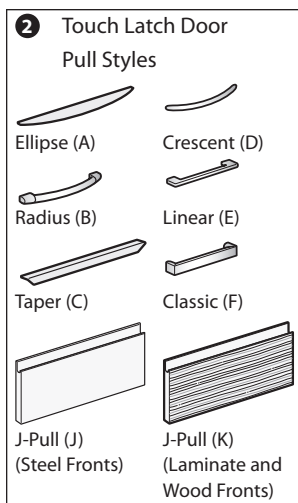

X Series 24" Wide Personal Storage Towers

5H Personal Storage Tower with Bookcase Upper Storage

Features