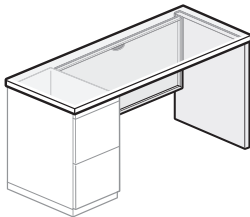

Height	Depth	Width	Number	①	②	③	End Panel - Wood Group A		End Panel - Wood Group B			
							Modesty - Steel Trim A	Trim B	Modesty - Steel Trim A	Trim B		
Top — Wood Group A												
29"(737mm)	24"(610mm)	48"(1219mm)	JDSW-2448-K	W			$2282.82	$2321.23	$2416.44	$2454.85		
		54"(1372mm)	JDSW-2454-K	W			2368.92	2415.01	2502.54	2548.63		
		60"(1524mm)	JDSW-2460-K	W			2455.02	2508.79	2588.64	2642.41		
		66"(1676mm)	JDSW-2466-K	W			2541.12	2602.57	2674.74	2736.19		
		72"(1829mm)	JDSW-2472-K	W			2627.22	2696.35	2760.84	2829.97		
		78"(1981mm)	JDSW-2478-K	W			2713.32	2790.13	2846.94	2923.75		
		84"(2134mm)	JDSW-2484-K	W			2799.42	2883.91	2933.04	3017.53		
		29"(737mm)	30"(762mm)	48"(1219mm)	JDSW-3048-K	W			$2376.42	$2414.83	$2513.34	$2551.75
54"(1372mm)	JDSW-3054-K			W			2462.52	2508.61	2599.44	2645.53		
60"(1524mm)	JDSW-3060-K			W			2548.62	2602.39	2685.54	2739.31		
66"(1676mm)	JDSW-3066-K			W			2634.72	2696.17	2771.64	2833.09		
72"(1829mm)	JDSW-3072-K			W			2720.82	2789.95	2857.74	2926.87		
78"(1981mm)	JDSW-3078-K			W			2806.92	2883.73	2943.84	3020.65		
84"(2134mm)	JDSW-3084-K			W			2893.02	2977.51	3029.94	3114.43		
Top — Wood Group B												
29"(737mm)	24"(610mm)	48"(1219mm)	JDSW-2448-K	W			2397.34	$2435.75	$2530.96	$2569.37		
		54"(1372mm)	JDSW-2454-K	W			2491.60	2537.69	2625.22	2671.31		
		60"(1524mm)	JDSW-2460-K	W			2585.86	2639.63	2719.48	2773.25		
		66"(1676mm)	JDSW-2466-K	W			2680.12	2741.57	2813.74	2875.19		
		72"(1829mm)	JDSW-2472-K	W			2774.38	2843.51	2908.00	2977.13		
		78"(1981mm)	JDSW-2478-K	W			2868.64	2945.45	3002.26	3079.07		
		84"(2134mm)	JDSW-2484-K	W			2962.90	3047.39	3096.52	3181.01		
		29"(737mm)	30"(762mm)	48"(1219mm)	JDSW-3048-K	W			$2495.86	$2534.27	$2632.78	$2671.19
54"(1372mm)	JDSW-3054-K			W			2590.12	2636.21	2727.04	2773.13		
60"(1524mm)	JDSW-3060-K			W			2684.38	2738.15	2821.30	2875.07		
66"(1676mm)	JDSW-3066-K			W			2778.64	2840.09	2915.56	2977.01		
72"(1829mm)	JDSW-3072-K			W			2872.90	2942.03	3009.82	3078.95		
78"(1981mm)	JDSW-3078-K			W			2967.16	3043.97	3104.08	3180.89		
84"(2134mm)	JDSW-3084-K			W			3061.42	3145.91	3198.34	3282.83		

JDSW-KAFWDS
(Left-Hand)

Features

- Includes wood top, wood end panel, steel modesty panel, and assembly hardware (pedestal not included).
- Wood veneer top has 3mm edgeband on user and guest edge, and 1mm edgeband on sides.
- Modesty panel is available with or without scallop wireway for cable management; scallop is centered at top of modesty panel.
- Desk orientation can be field-changed from left to right or right to left. Order hole plugs (qty. 8) from eParts to cover exposed mounting holes.
- Glides provide 1"(25mm) adjustment range.
- Field assembled.

Specification Tip

- One X Series desk pedestal must be specified separately; nominal depth of desk pedestal must match nominal depth of desk top.

To Order, Specify:

1) Product number, including:

① Orientation:

- **AF** Left-hand
- **FA** Right-hand

② Modesty Panel Height:

- **B** 1/3 Height
- **D** 3/4 Height, add **$101.34** list
- **F** Full Height, add **$202.67** list

③ Modesty Panel Cable Management:

- **N** No Scallop
- **S** Scallop

2) Wood finish color for top.
3) Wood finish color for end panel.
4) Trim color for modesty panel.

***Note:** Desk pedestal must be specified separately.