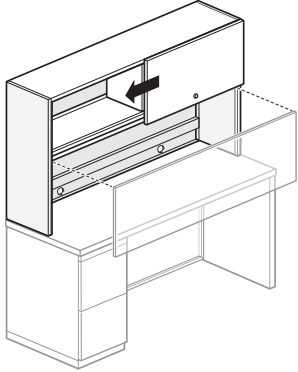

X Series Vertical Storage Units

Single Sliding Door Vertical Storage Unit

JUHS-SL

Features

- Includes steel top and interior shelf, steel end panels, steel, laminate, or wood flipper door(s), assembly hardware, and double-sided adhesive tape for attachment to desk or credenza.
- For lock plug available in black or chrome.
- For lock options, refer to Lock Program section of the Accessories Price List.
- Accepts separately specified task lights.
- Inside height clearance is 13"(330mm). Inside depth clearance is 12.75"(324mm).
- Vertical clearance between desk/credenza top and underside of shelf is 19"(483mm).
- Units are standard with two grommets located in the back panel.
- Field assembled.

Specification Tips

- Vertical Storage Unit Tackboard is required and must be specified separately.
- Specify tackboard designed for use with steel end panels, only.

To Order, Specify:

Steel Door

1) Product number, including:

① Lock Option:

N No Lock

L Lock, add **$17.71** list

2) Trim color for top, shelf, and end panels.
3) Trim color for door.
4) Trim color for lock plug (if applicable).

Note: Tackboard must be specified separately.

Laminate Door

1) Product number, including:

① Lock Option:

N No Lock

L Lock, add **$17.71** list

2) Trim color for top, shelf, and end panels.
3) Laminate color for door.
4) Edge trim color for door.
5) Trim color for lock plug (if applicable).

Note: Tackboard must be specified separately.

Wood Door

1) Product number, including:

① Lock Option:

N No Lock

L Lock, add **$17.71** list

2) Trim color for top, shelf, and end panels.
3) Wood finish color for door.
4) Trim color for lock plug (if applicable).

Note: Tackboard must be specified separately.