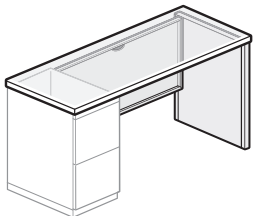

Height	Depth	Width	Number	End Panel - Steel Trim A		End Panel - Steel Trim B				
				Modesty - Steel Trim A	Trim B	Modesty - Steel Trim A	Trim B			
Top — Laminate A										
29"(737mm)	24"(610mm)	48"(1219mm)	JDSL-2448-J	S	$1730.41	$1768.82	$1797.36	$1835.77		
		54"(1372mm)	JDSL-2454-J	S	1816.51	1862.60	1883.46	1929.55		
		60"(1524mm)	JDSL-2460-J	S	1902.61	1956.38	1969.56	2023.33		
		66"(1676mm)	JDSL-2466-J	S	1988.71	2050.16	2055.66	2117.11		
		72"(1829mm)	JDSL-2472-J	S	2074.81	2143.94	2141.76	2210.89		
		78"(1981mm)	JDSL-2478-J	S	2160.91	2237.72	2227.86	2304.67		
		84"(2134mm)	JDSL-2484-J	S	2247.01	2331.50	2313.96	2398.45		
		29"(737mm)	30"(762mm)	48"(1219mm)	JDSL-3048-J	S	$1797.31	$1835.72	$1879.62	$1918.03
54"(1372mm)	JDSL-3054-J			S	1883.41	1929.50	1965.72	2011.81		
60"(1524mm)	JDSL-3060-J			S	1969.51	2023.28	2051.82	2105.59		
66"(1676mm)	JDSL-3066-J			S	2055.61	2117.06	2137.92	2199.37		
72"(1829mm)	JDSL-3072-J			S	2141.71	2210.84	2224.02	2293.15		
78"(1981mm)	JDSL-3078-J			S	2227.81	2304.62	2310.12	2386.93		
84"(2134mm)	JDSL-3084-J			S	2313.91	2398.40	2396.22	2480.71		
Top — Laminate B										
29"(737mm)	24"(610mm)	48"(1219mm)	JDSL-2448-J	S	1808.21	$1846.62	$1875.16	$1913.57		
		54"(1372mm)	JDSL-2454-J	S	1901.21	1947.30	1968.16	2014.25		
		60"(1524mm)	JDSL-2460-J	S	1994.21	2047.98	2061.16	2114.93		
		66"(1676mm)	JDSL-2466-J	S	2087.21	2148.66	2154.16	2215.61		
		72"(1829mm)	JDSL-2472-J	S	2180.21	2249.34	2247.16	2316.29		
		78"(1981mm)	JDSL-2478-J	S	2273.21	2350.02	2340.16	2416.97		
		84"(2134mm)	JDSL-2484-J	S	2366.21	2450.70	2433.16	2517.65		
		29"(737mm)	30"(762mm)	48"(1219mm)	JDSL-3048-J	S	$1878.95	$1917.36	$1961.26	$1999.67
54"(1372mm)	JDSL-3054-J			S	1971.95	2018.04	2054.26	2100.35		
60"(1524mm)	JDSL-3060-J			S	2064.95	2118.72	2147.26	2201.03		
66"(1676mm)	JDSL-3066-J			S	2157.95	2219.40	2240.26	2301.71		
72"(1829mm)	JDSL-3072-J			S	2250.95	2320.08	2333.26	2402.39		
78"(1981mm)	JDSL-3078-J			S	2343.95	2420.76	2426.26	2503.07		
84"(2134mm)	JDSL-3084-J			S	2436.95	2521.44	2519.26	2603.75		

Features

- Includes laminate top, steel end panel, steel modesty panel, and assembly hardware (pedestal not included).
- High-pressure laminate top has 3mm edgeband on user and guest edge, and 1mm edgeband on sides.
- Modesty panel is available with or without scallop wireway for cable management; scallop is centered at top of modesty panel.
- Desk orientation can be field-changed from left to right or right to left. Order hole plugs (qty. 8) from eParts to cover exposed mounting holes.
- Glides provide 1"(25mm) adjustment range.
- Field assembled.

Specification Tip

- One X Series desk pedestal must be specified separately; nominal depth of desk pedestals must match nominal depth of desk top.