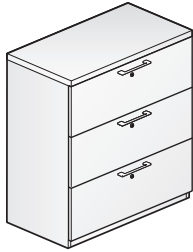

X Series Filing & Storage with Individually Locking Drawers

3H Lateral File with Individually Locking Drawers – Proud Style

JLPW-0330-5