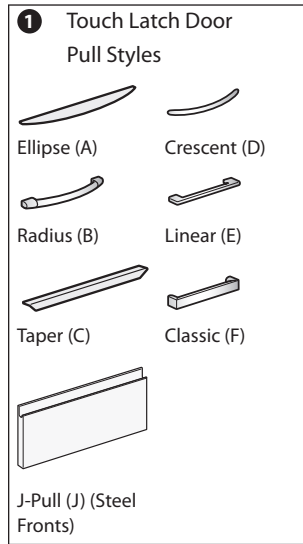

Actual Depth	Actual Width	Pull	Number	1 2	Trim A	B
5H, 56.5" (1435mm) – File/File, Valet Right						
23.625" (600mm)	24" (610mm)	1, J	J2BW-5624-SS	■ ■	$3851.31	$4133.38
		2, 3	J2BW-5624-SS	■ ■	3931.72	4213.79
		7, 8, 9	J2BW-5624-SS	■ ■	3961.27	4243.34
5H, 56.5" (1435mm) – File/File, Valet Left						
23.625" (600mm)	24" (610mm)	1, J	J2BX-5624-SS	■ ■	$3851.31	$4133.38
		2, 3	J2BX-5624-SS	■ ■	3931.72	4213.79
		7, 8, 9	J2BX-5624-SS	■ ■	3961.27	4243.34
5H, 63.5" (1613mm) – File/File, Valet Right						
23.625" (600mm)	24" (610mm)	1, J	J2BW-6324-SS	■ ■	$3898.87	$4212.11
		2, 3	J2BW-6324-SS	■ ■	3979.28	4292.52
		7, 8, 9	J2BW-6324-SS	■ ■	4008.83	4322.07
5H, 63.5" (1613mm) – File/File, Valet Left						
23.625" (600mm)	24" (610mm)	1, J	J2BX-6324-SS	■ ■	$3898.87	$4212.11
		2, 3	J2BX-6324-SS	■ ■	3979.28	4292.52
		7, 8, 9	J2BX-6324-SS	■ ■	4008.83	4322.07
5H, 64.5" (1638mm) – File/File, Valet Right						
23.625" (600mm)	24" (610mm)	1, J	J2BW-6424-SS	■ ■	$3987.44	$4305.57
		2, 3	J2BW-6424-SS	■ ■	4067.85	4385.98
		7, 8, 9	J2BW-6424-SS	■ ■	4097.40	4415.53
5H, 64.5" (1638mm) – File/File, Valet Left						
23.625" (600mm)	24" (610mm)	1, J	J2BX-6424-SS	■ ■	$3987.44	$4305.57
		2, 3	J2BX-6424-SS	■ ■	4067.85	4385.98
		7, 8, 9	J2BX-6424-SS	■ ■	4097.40	4415.53

Features

- Includes:
  - –Pedestal section with Individually locking drawers
  - –Non-locking valet with coat rod
  - –Side-facing bookcase with one or more shelves that are adjustable
- Bookcase in 56.5" (1435mm) high tower includes two shelves that are adjustable in 3" (76mm) increments.
- Bookcase in 63.5" (1613mm) and 64.5" (1638mm) high tower with File/File drawers includes two shelves that are adjustable in 6.25" (159mm) increments.
- Each file drawer includes one compressor.
- Optional drawer/door pulls include Ellipse, Radius, Taper, Crescent, Linear, Classic, and J-Pull.
  - –Ellipse pull available in non-Metallic trim colors only
  - –Radius pull available in Metallic trim colors only
  - –Taper and J-Pull pull trim color matches case trim color
  - –Crescent, Linear and Classic pulls are brushed nickel finish
  - –J-Pull available with touch latch doors only
- Standard door or touch latch door choice is determined by pull style code.
- Drawers have full extension steel ball-bearing slides.
- Drawer interiors and accessories are black finish color; bookcase shelf, and valet interior match case color.
- Drawer section contains two locks; left-hand lock secures top file drawer, right-hand lock secures bottom file drawer.
- Valet door does not lock.
- All locks in tower have the same key number.
- Lock plugs are available in black or chrome.
- For lock options, refer to Lock Program section of the Accessories Price List.
- Glides provide 1" (25mm) adjustment range.

To Order, Specify: