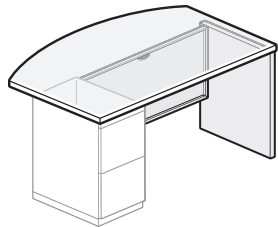

Height	Depth	Width	Number ① ② ③	End Panel - Wood Group A		End Panel - Wood Group B				
				Modesty - Steel Trim A	Trim B	Modesty - Steel Trim A	Trim B			
Top — Laminate A										
29"(737mm)	30"(762mm)	48"(1219mm)	JDHL-3048-J	W	$2026.72	$2065.13	$2163.64	$2202.05		
		54"(1372mm)	JDHL-3054-J	W	2112.82	2158.91	2249.74	2295.83		
		60"(1524mm)	JDHL-3060-J	W	2198.92	2252.69	2335.84	2389.61		
		66"(1676mm)	JDHL-3066-J	W	2285.02	2346.47	2421.94	2483.39		
		72"(1829mm)	JDHL-3072-J	W	2371.12	2440.25	2508.04	2577.17		
		78"(1981mm)	JDHL-3078-J	W	2457.22	2534.03	2594.14	2670.95		
		84"(2134mm)	JDHL-3084-J	W	2543.32	2627.81	2680.24	2764.73		
		29"(737mm)	36"(914mm)	48"(1219mm)	JDHL-3648-J	W	$2093.62	$2132.03	$2233.84	$2272.25
54"(1372mm)	JDHL-3654-J			W	2179.72	2225.81	2319.94	2366.03		
60"(1524mm)	JDHL-3660-J			W	2265.82	2319.59	2406.04	2459.81		
66"(1676mm)	JDHL-3666-J			W	2351.92	2413.37	2492.14	2553.59		
72"(1829mm)	JDHL-3672-J			W	2438.02	2507.15	2578.24	2647.37		
78"(1981mm)	JDHL-3678-J			W	2524.12	2600.93	2664.34	2741.15		
84"(2134mm)	JDHL-3684-J			W	2610.22	2694.71	2750.44	2834.93		
Top — Laminate B										
29"(737mm)	30"(762mm)	48"(1219mm)	JDHL-3048-J	W	2119.21	$2157.62	$2256.13	$2294.54		
		54"(1372mm)	JDHL-3054-J	W	2212.21	2258.30	2349.13	2395.22		
		60"(1524mm)	JDHL-3060-J	W	2305.21	2358.98	2442.13	2495.90		
		66"(1676mm)	JDHL-3066-J	W	2398.21	2459.66	2535.13	2596.58		
		72"(1829mm)	JDHL-3072-J	W	2491.21	2560.34	2628.13	2697.26		
		78"(1981mm)	JDHL-3078-J	W	2584.21	2661.02	2721.13	2797.94		
		84"(2134mm)	JDHL-3084-J	W	2677.21	2761.70	2814.13	2898.62		
		29"(737mm)	36"(914mm)	48"(1219mm)	JDHL-3648-J	W	$2189.95	$2228.36	$2330.17	$2368.58
54"(1372mm)	JDHL-3654-J			W	2282.95	2329.04	2423.17	2469.26		
60"(1524mm)	JDHL-3660-J			W	2375.95	2429.72	2516.17	2569.94		
66"(1676mm)	JDHL-3666-J			W	2468.95	2530.40	2609.17	2670.62		
72"(1829mm)	JDHL-3672-J			W	2561.95	2631.08	2702.17	2771.30		
78"(1981mm)	JDHL-3678-J			W	2654.95	2731.76	2795.17	2871.98		
84"(2134mm)	JDHL-3684-J			W	2747.95	2832.44	2888.17	2972.66		

JDHL-JAFWDS
(Left-Hand)

Features

- Includes laminate top, wood end panel, steel modesty panel, and assembly hardware (pedestal not included).
- High-pressure laminate top has 3mm edgeband on user and guest edge, and 1mm edgeband on sides.
- Bow edge on guest side extends 10"(254mm) beyond pedestal and end panel at the center of the desk (4"(102mm) of extension + 6"(152mm) of bow).
- Modesty panel is available with or without scallop wireway for cable management; scallop is centered at top of modesty panel.
- Desk orientation can be field-changed from left to right or right to left. Order hole plugs (qty. 8) from eParts to cover exposed mounting holes.
- Glides provide 1"(25mm) adjustment range.
- Field assembled.

Specification Tip

- One X Series desk pedestal must be specified separately; nominal depth of desk pedestal must be 6"(152mm) less than nominal depth of desk top. See table.

Desk/Pedestal Nominal Depths

Desk Depth	Pedestal Depth
30"(762mm)	24"(610mm)
36"(914mm)	30"(762mm)

To Order, Specify:

1) Product number, including:

① Orientation:

- **AF** Left-hand
- **FA** Right-hand

② Modesty Panel Height:

- **B** 1/3 Height
- **D** 3/4 Height, add **$101.34** list
- **F** Full Height, add **$202.67** list

③ Modesty Panel Cable Management:

- **N** No Scallop
- **S** Scallop

2) Laminate color for top.
3) Edge trim color for top.
4) Wood finish color for end panel.
5) Trim color for modesty panel.

***Note:** Desk pedestal must be specified separately.