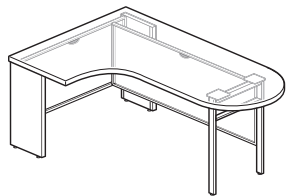

JDVW-KBRLDS4Y
(Right-Hand, with Guest Modesty Panel)

Features

- Includes wood top, laminate end panels, steel modesty panel, steel double support leg, and hardware for assembly and attachment to adjoining caseload.
- Available with or without guest modesty panel.
- Wood veneer top has 3mm edgeband on the perimeter and 1mm edgeband on the back and straight end.
- Modesty panel(s) available with or without scallop wireway for cable management; scallop is centered at top of modesty panel(s).
- 36"(914mm) wide units have a 24"(610mm) deep D-end; 42"(1067mm) and 48"(1219mm) wide units have a 30"(762mm) deep D-end.
- Glides provide 1"(25mm) adjustment range.
- Field assembled.

Specification Tips

- Not for use as a stand-alone caseload. Must be attached to a return or bridge.
- Optional guest modesty panel matches color, height, and cable management selections for end modesty panel.
- A separately specified Worksurface Reinforcement Channel provides worksurface reinforcement to minimize deflection. Recommended for heavily loaded worksurface applications.

To Order, Specify:

1) Product number, including:

① Orientation:

- **L** Left-hand
- **R** Right-hand

② Modesty Panel Height:

- **B** 1/3 Height
- **D** 3/4 Height, add **$90.79** list
- **F** Full Height, add **$181.58** list

③ Modesty Panel Cable Management:

- **N** No Scallop
- **S** Scallop

④ Adjoining Surface Depth:

- **3** 18"
- **4** 24", add **$116.52** list
- **5** 30", add **$233.04** list

⑤ Guest Modesty Panel:

- **N** No Guest Modesty Panel
- **Y** Guest Modesty Panel
  (add **$90.76** list for 1/3 height guest modesty panel)
  (add **$181.55** list for 3/4 height guest modesty panel)
  (add **$272.34** list for full height guest modesty panel)

2) Wood finish color for top.
3) Laminate color for end panels.
4) Edge trim color for end panels.
5) Trim color for double support leg and modesty panel(s).