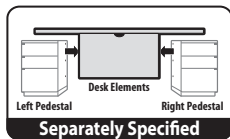

JDGW-KAANDS

To Order, Specify:

1. Product number, including:

① Modesty Panel Height:

- **N** No Modesty Panel, deduct $101.31 list
- **B** 1/3 Height
- **D** 3/4 Height, add $101.34 list
- **F** Full Height, add $202.67 list

② Modesty Panel Cable Management:

- **N** No Scallop
- **S** Scallop

1. Wood finish color for top.
2. Trim color for modesty panel.

*Note: Desk pedestals must be specified separately.