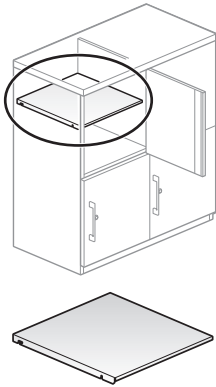

Cubby Locker Shelf

JACS-1812-S

Depth	Width	Number	Trim A	B
17.5"(445mm)	12"(305mm)	JACS-1812-S	$80.82	$ 91.53
17.5"(445mm)	18"(457mm)	JACS-1818-S	89.52	103.17

Features

- Includes a painted steel locker shelf and attachment hardware.
- Attaches inside a 12"(305mm) or 18"(457mm) wide cubby locker or cubby combination locker.

Specification Tip

- Match shelf width to compartment width.

To Order, Specify:

1) Product number.
2) Trim color.