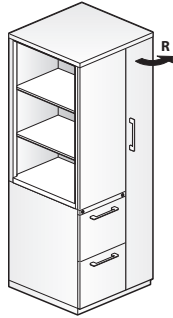

X Series Filing & Storage with Individually Locking Drawers

5H Personal Storage Tower with Individually Locking Drawers and Bookcase

J2BW-5624-SS