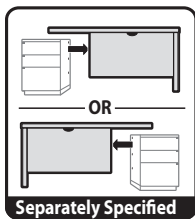

Height	Depth	Width	Number	End Panel - Steel Trim A		End Panel - Steel Trim B		
				Modesty - Steel Trim A	Trim B	Modesty - Steel Trim A	Trim B	
Top — Wood Group A								
29"(737mm)	24"(610mm)	48"(1219mm)	JDSW-2448-K	S	$2189.15	$2227.56	$2256.10	$2294.51
		54"(1372mm)	JDSW-2454-K	S	2275.25	2321.34	2342.20	2388.29
		60"(1524mm)	JDSW-2460-K	S	2361.35	2415.12	2428.30	2482.07
		66"(1676mm)	JDSW-2466-K	S	2447.45	2508.90	2514.40	2575.85
		72"(1829mm)	JDSW-2472-K	S	2533.55	2602.68	2600.50	2669.63
		78"(1981mm)	JDSW-2478-K	S	2619.65	2696.46	2686.60	2763.41
		84"(2134mm)	JDSW-2484-K	S	2705.75	2790.24	2772.70	2857.19
29"(737mm)	30"(762mm)	48"(1219mm)	JDSW-3048-K	S	$2282.75	$2321.16	$2365.06	$2403.47
		54"(1372mm)	JDSW-3054-K	S	2368.85	2414.94	2451.16	2497.25
		60"(1524mm)	JDSW-3060-K	S	2454.95	2508.72	2537.26	2591.03
		66"(1676mm)	JDSW-3066-K	S	2541.05	2602.50	2623.36	2684.81
		72"(1829mm)	JDSW-3072-K	S	2627.15	2696.28	2709.46	2778.59
		78"(1981mm)	JDSW-3078-K	S	2713.25	2790.06	2795.56	2872.37
		84"(2134mm)	JDSW-3084-K	S	2799.35	2883.84	2881.66	2966.15
Top — Wood Group B								
29"(737mm)	24"(610mm)	48"(1219mm)	JDSW-2448-K	S	2303.67	$2342.08	$2370.62	$2409.03
		54"(1372mm)	JDSW-2454-K	S	2397.93	2444.02	2464.88	2510.97
		60"(1524mm)	JDSW-2460-K	S	2492.19	2545.96	2559.14	2612.91
		66"(1676mm)	JDSW-2466-K	S	2586.45	2647.90	2653.40	2714.85
		72"(1829mm)	JDSW-2472-K	S	2680.71	2749.84	2747.66	2816.79
		78"(1981mm)	JDSW-2478-K	S	2774.97	2851.78	2841.92	2918.73
		84"(2134mm)	JDSW-2484-K	S	2869.23	2953.72	2936.18	3020.67
29"(737mm)	30"(762mm)	48"(1219mm)	JDSW-3048-K	S	$2402.19	$2440.60	$2484.50	$2522.91
		54"(1372mm)	JDSW-3054-K	S	2496.45	2542.54	2578.76	2624.85
		60"(1524mm)	JDSW-3060-K	S	2590.71	2644.48	2673.02	2726.79
		66"(1676mm)	JDSW-3066-K	S	2684.97	2746.42	2767.28	2828.73
		72"(1829mm)	JDSW-3072-K	S	2779.23	2848.36	2861.54	2930.67
		78"(1981mm)	JDSW-3078-K	S	2873.49	2950.30	2955.80	3032.61
		84"(2134mm)	JDSW-3084-K	S	2967.75	3052.24	3050.06	3134.55

JDSW-KAFSDS (Left-Hand)

Features

- Includes wood top, steel end panel, steel modesty panel, and assembly hardware (pedestal not included).
- Wood veneer top has 3mm edgeband on user and guest edge, and 1mm edgeband on sides.
- Modesty panel is available with or without scallop wireway for cable management; scallop is centered at top of modesty panel.
- Desk orientation can be field-changed from left to right or right to left. Order hole plugs (qty. 8) from eParts to cover exposed mounting holes.
- Glides provide 1"(25mm) adjustment range.
- Field assembled.

Specification Tip

- One X Series desk pedestal must be specified separately; nominal depth of desk pedestal must match nominal depth of desk top.

To Order, Specify:

1) Product number, including:

1 Orientation:

- **AF** Left-hand
- **FA** Right-hand

2 Modesty Panel Height:

- **B** 1/3 Height
- **D** 3/4 Height, add **$101.34** list
- **F** Full Height, add **$202.67** list

3 Modesty Panel Cable Management:

- **N** No Scallop
- **S** Scallop

2) Wood finish color for top.
3) Trim color for end panel.
4) Trim color for modesty panel.

***Note:** Desk pedestal must be specified separately.