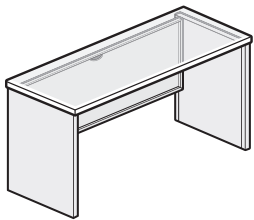

Height	Depth	Width	Number	End Panel - Steel Trim A		End Panel - Steel Trim B		
				Modesty - Steel Trim A	Trim B	Modesty - Steel Trim A	Trim B	
Top — Laminate A								
29"(737mm)	24"(610mm)	30"(762mm)	JDSL-2430-JFFS		$2127.75	$2143.12	$2261.65	$2277.02
		36"(914mm)	JDSL-2436-JFFS		2213.85	2236.90	2347.75	2370.80
		42"(1067mm)	JDSL-2442-JFFS		2299.95	2330.68	2433.85	2464.58
		48"(1219mm)	JDSL-2448-JFFS		2386.05	2424.46	2519.95	2558.36
		54"(1372mm)	JDSL-2454-JFFS		2472.15	2518.24	2606.05	2652.14
		60"(1524mm)	JDSL-2460-JFFS		2558.25	2612.02	2692.15	2745.92
		66"(1676mm)	JDSL-2466-JFFS		2644.35	2705.80	2778.25	2839.70
		72"(1829mm)	JDSL-2472-JFFS		2730.45	2799.58	2864.35	2933.48
29"(737mm)	30"(762mm)	30"(762mm)	JDSL-3030-JFFS		$2211.75	$2227.12	$2376.37	$2391.74
		36"(914mm)	JDSL-3036-JFFS		2297.85	2320.90	2462.47	2485.52
		42"(1067mm)	JDSL-3042-JFFS		2383.95	2414.68	2548.57	2579.30
		48"(1219mm)	JDSL-3048-JFFS		2470.05	2508.46	2634.67	2673.08
		54"(1372mm)	JDSL-3054-JFFS		2556.15	2602.24	2720.77	2766.86
		60"(1524mm)	JDSL-3060-JFFS		2642.25	2696.02	2806.87	2860.64
		66"(1676mm)	JDSL-3066-JFFS		2728.35	2789.80	2892.97	2954.42
		72"(1829mm)	JDSL-3072-JFFS		2814.45	2883.58	2979.07	3048.20
Top — Laminate B								
29"(737mm)	24"(610mm)	30"(762mm)	JDSL-2430-JFFS		$2184.85	$2200.22	$2318.75	$2334.12
		36"(914mm)	JDSL-2436-JFFS		2277.85	2300.90	2411.75	2434.80
		42"(1067mm)	JDSL-2442-JFFS		2370.85	2401.58	2504.75	2535.48
		48"(1219mm)	JDSL-2448-JFFS		2463.85	2502.26	2597.75	2636.16
		54"(1372mm)	JDSL-2454-JFFS		2556.85	2602.94	2690.75	2736.84
		60"(1524mm)	JDSL-2460-JFFS		2649.85	2703.62	2783.75	2837.52
		66"(1676mm)	JDSL-2466-JFFS		2742.85	2804.30	2876.75	2938.20
		72"(1829mm)	JDSL-2472-JFFS		2835.85	2904.98	2969.75	3038.88
29"(737mm)	30"(762mm)	30"(762mm)	JDSL-3030-JFFS		$2272.69	$2288.06	$2437.31	$2452.68
		36"(914mm)	JDSL-3036-JFFS		2365.69	2388.74	2530.31	2553.36
		42"(1067mm)	JDSL-3042-JFFS		2458.69	2489.42	2623.31	2654.04
		48"(1219mm)	JDSL-3048-JFFS		2551.69	2590.10	2716.31	2754.72
		54"(1372mm)	JDSL-3054-JFFS		2644.69	2690.78	2809.31	2855.40
		60"(1524mm)	JDSL-3060-JFFS		2737.69	2791.46	2902.31	2956.08
		66"(1676mm)	JDSL-3066-JFFS		2830.69	2892.14	2995.31	3056.76
		72"(1829mm)	JDSL-3072-JFFS		2923.69	2992.82	3088.31	3157.44

JDSL-JFFSDS

Features

- Includes laminate top, steel end panels, steel modesty panel, and assembly hardware.
- High-pressure laminate top has 3mm edgeband on user and guest edge, and 1mm edgeband on sides.
- Modesty panel is available with or without scallop wireway for cable management; scallop is centered at top of modesty panel.
- Glides provide 1.5"(38mm) adjustment range.
- Field assembled.

Specification Tip

- When placing a mobile, attached, or suspended pedestal inside the desk shell, pedestal depth must be at least 6"(152mm) less than nominal depth of top. See table.

Desk/Pedestal Nominal Depths

Desk Depth	Pedestal Depth
24"(610mm)	18"(457mm)
30"(762mm)	24"(610mm)

To Order, Specify:

1) Product number, including:

① Modesty Panel Height:

- **B** 1/3 Height
- **D** 3/4 Height, add **$101.34** list
- **F** Full Height, add **$202.67** list

② Modesty Panel Cable Management:

- **N** No Scallop
- **S** Scallop

2) Laminate color for top.
3) Edge trim color for top.
4) Trim color for end panels.
5) Trim color for modesty panel.