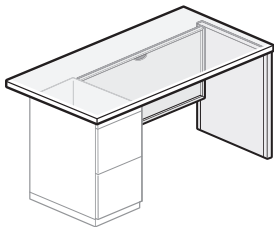

Height	Depth	Width	Number	①	②	③	End Panel - Steel Trim A		End Panel - Steel Trim B			
							Modesty - Steel Trim A	Trim B	Modesty - Steel Trim A	Trim B		
Top — Wood Group A												
29"(737mm)	30"(762mm)	48"(1219mm)	JDXW-3048-K	S			$2282.75	$2321.16	$2365.06	$2403.47		
		54"(1372mm)	JDXW-3054-K	S			2368.85	2414.94	2451.16	2497.25		
		60"(1524mm)	JDXW-3060-K	S			2454.95	2508.72	2537.26	2591.03		
		66"(1676mm)	JDXW-3066-K	S			2541.05	2602.50	2623.36	2684.81		
		72"(1829mm)	JDXW-3072-K	S			2627.15	2696.28	2709.46	2778.59		
		78"(1981mm)	JDXW-3078-K	S			2713.25	2790.06	2795.56	2872.37		
		84"(2134mm)	JDXW-3084-K	S			2799.35	2883.84	2881.66	2966.15		
		29"(737mm)	36"(914mm)	48"(1219mm)	JDXW-3648-K	S		$2376.35	$2414.76	$2474.02	$2512.43	
29"(737mm)	36"(914mm)	54"(1372mm)	JDXW-3654-K	S			2462.45	2508.54	2560.12	2606.21		
		60"(1524mm)	JDXW-3660-K	S			2548.55	2602.32	2646.22	2699.99		
		66"(1676mm)	JDXW-3666-K	S			2634.65	2696.10	2732.32	2793.77		
		72"(1829mm)	JDXW-3672-K	S			2720.75	2789.88	2818.42	2887.55		
		78"(1981mm)	JDXW-3678-K	S			2806.85	2883.66	2904.52	2981.33		
		84"(2134mm)	JDXW-3684-K	S			2892.95	2977.44	2990.62	3075.11		
		Top — Wood Group B										
		29"(737mm)	30"(762mm)	48"(1219mm)	JDXW-3048-K	S			2402.19	$2440.60	$2484.50	$2522.91
54"(1372mm)	JDXW-3054-K			S			2496.45	2542.54	2578.76	2624.85		
60"(1524mm)	JDXW-3060-K			S			2590.71	2644.48	2673.02	2726.79		
66"(1676mm)	JDXW-3066-K			S			2684.97	2746.42	2767.28	2828.73		
72"(1829mm)	JDXW-3072-K			S			2779.23	2848.36	2861.54	2930.67		
78"(1981mm)	JDXW-3078-K			S			2873.49	2950.30	2955.80	3032.61		
84"(2134mm)	JDXW-3084-K			S			2967.75	3052.24	3050.06	3134.55		
29"(737mm)	36"(914mm)			48"(1219mm)	JDXW-3648-K	S		$2500.71	$2539.12	$2598.38	$2636.79	
29"(737mm)	36"(914mm)	54"(1372mm)	JDXW-3654-K	S			2594.97	2641.06	2692.64	2738.73		
		60"(1524mm)	JDXW-3660-K	S			2689.23	2743.00	2786.90	2840.67		
		66"(1676mm)	JDXW-3666-K	S			2783.49	2844.94	2881.16	2942.61		
		72"(1829mm)	JDXW-3672-K	S			2877.75	2946.88	2975.42	3044.55		
		78"(1981mm)	JDXW-3678-K	S			2972.01	3048.82	3069.68	3146.49		
		84"(2134mm)	JDXW-3684-K	S			3066.27	3150.76	3163.94	3248.43		

JDXW-KAFSDS
(Left-Hand)

Features

- Includes wood top, steel end panel, steel modesty panel, and assembly hardware (pedestal not included).
- Wood veneer top has 3mm edgeband on user and guest edge, and 1mm edgeband on sides.
- Edge on guest side extends 6"(152mm) beyond pedestal and end panel along the entire width of the desk.
- Modesty panel is available with or without scallop wireway for cable management; scallop is centered at top of modesty panel.
- Desk orientation can be field-changed from left to right or right to left. Order hole plugs (qty. 8) from eParts to cover exposed mounting holes.
- Glides provide 1"(25mm) adjustment range.
- Field assembled.

Specification Tip

- One X Series desk pedestal must be specified separately; nominal depth of desk pedestal must be 6"(152mm) less than nominal depth of desk top. See table.

Desk/Pedestal Nominal Depths

Desk Depth	Pedestal Depth
30"(762mm)	24"(610mm)
36"(914mm)	30"(762mm)

To Order, Specify:

1) Product number, including:

① Orientation:

- **AF** Left-hand
- **FA** Right-hand

② Modesty Panel Height:

- **B** 1/3 Height
- **D** 3/4 Height, add **$101.34** list
- **F** Full Height, add **$202.67** list

③ Modesty Panel Cable Management:

- **N** No Scallop
- **S** Scallop

2) Wood finish color for top.
3) Trim color for end panel.
4) Trim color for modesty panel.

*Note: Desk pedestal must be specified separately.