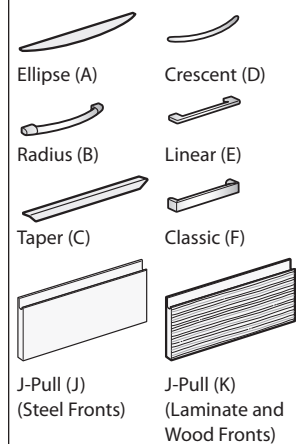

2 Touch Latch Door Pull Styles

To Order, Specify (cont'd):

3 Top Option:

R Regular top

T Translucent top, add **$789.06** list

1. Trim color for case and front.

1. Trim color for pull (Ellipse and Radius only).

–Ellipse (Non-Metallic trim colors only)

–Radius (Metallic trim colors only; upcharge for Metallic trim on pull is included in price.)

1. Trim color for lock plug.

Laminate Drawer/Door Fronts

1. Product number, including:

1 Front/Lockbar Option:

LL Laminate fronts/painted steel lockbar

TT Laminate fronts/laminate lockbar, add **$63.93** list

2 Pull (see side bar)

$42.62 upcharge list for touch latch door(s).

3 Top Option:

R Regular top

T Translucent top, add **$789.06** list

L Laminate top, add **$191.85** list

1. Trim color for case.

1. Trim color for pull (Ellipse and Radius only).

–Ellipse (Non-Metallic trim colors only)

–Radius (Metallic trim colors only; upcharge for Metallic trim on pull is included in price.)

1. Laminate color for drawer/door fronts (and top, if laminate top is specified).

1. Edge trim color for drawer/door fronts (and top, if laminate top is specified).

1. Trim color for lock plug.

Wood Drawer/Door Fronts

1. Product number, including:

1 Front/Lockbar Option:

WW Wood fronts/painted steel lockbar

RR Wood fronts/wood lockbar, add **$123.01** list

2 Pull (see side bar)

$42.62 upcharge list for touch latch door(s).

3 Top Option:

R Regular top

T Translucent top, add **$789.06** list

W Wood top, add **$368.97** list

1. Trim color for case.

1. Trim color for pull (Ellipse and Radius only).

–Ellipse (Non-Metallic trim colors only)

–Radius (Metallic trim colors only; upcharge for Metallic trim on pull is included in price.)

1. Wood finish for drawer/door fronts (and top, if wood top is specified).

1. Trim color for lock plug.