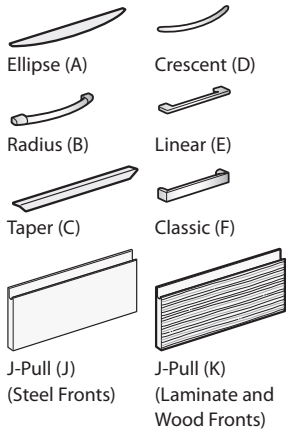

To Order, Specify:

Painted Steel Drawer/Door Fronts

1) Product number, including:

1 Front/Lockbar Option:

SS Painted steel fronts/painted steel lockbar

2 Pull (see side bar)

$42.62 upcharge list for touch latch door(s).

2) Trim color for case and front.

3) Trim color for pull (Ellipse and Radius only).

–Ellipse (Non-Metallic trim colors only)

–Radius (Metallic trim colors only; upcharge for Metallic trim on pull is included in price.)

4) Trim color for lock plug.

Laminate Drawer/Door Fronts

1) Product number, including:

1 Front/Lockbar Option:

LL Laminate fronts/painted steel lockbar

TT Laminate fronts/laminate lockbar, add **$63.93** list

2 Pull (see side bar)

$42.62 upcharge list for touch latch door(s).

2) Trim color for case.

3) Trim color for pull (Ellipse and Radius only).

–Ellipse (Non-Metallic trim colors only)

–Radius (Metallic trim colors only; upcharge for Metallic trim on pull is included in price.)

4) Laminate color for drawer/door fronts.

5) Edge trim color for drawer/door fronts.

6) Trim color for lock plug.

Wood Drawer/Door Fronts

1) Product number, including:

1 Front/Lockbar Option:

WW Wood fronts/painted steel lockbar

RR Wood fronts/wood lockbar, add **$123.01** list

2 Pull (see side bar)

$42.62 upcharge list for touch latch door(s).

2) Trim color for case.

3) Trim color for pull (Ellipse and Radius only).

–Ellipse (Non-Metallic trim colors only)

–Radius (Metallic trim colors only; upcharge for Metallic trim on pull is included in price.)

4) Wood finish color for drawer/door fronts.

5) Trim color for lock plug.