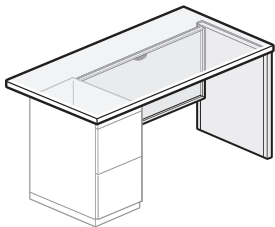

Height	Depth	Width	Number	① ② ③	End Panel - Steel Trim A		End Panel - Steel Trim B				
					Modesty - Steel Trim A	Trim B	Modesty - Steel Trim A	Trim B			
Top — Laminate A											
29"(737mm)	30"(762mm)	48"(1219mm)	JDXL-3048-J	S	■	$1797.31	$1835.72	$1879.62	$1918.03		
		54"(1372mm)	JDXL-3054-J	S	■	1883.41	1929.50	1965.72	2011.81		
		60"(1524mm)	JDXL-3060-J	S	■	1969.51	2023.28	2051.82	2105.59		
		66"(1676mm)	JDXL-3066-J	S	■	2055.61	2117.06	2137.92	2199.37		
		72"(1829mm)	JDXL-3072-J	S	■	2141.71	2210.84	2224.02	2293.15		
		78"(1981mm)	JDXL-3078-J	S	■	2227.81	2304.62	2310.12	2386.93		
		84"(2134mm)	JDXL-3084-J	S	■	2313.91	2398.40	2396.22	2480.71		
		29"(737mm)	36"(914mm)	48"(1219mm)	JDXL-3648-J	S	■	$1864.21	$1902.62	$1961.88	$2000.29
54"(1372mm)	JDXL-3654-J			S	■	1950.31	1996.40	2047.98	2094.07		
60"(1524mm)	JDXL-3660-J			S	■	2036.41	2090.18	2134.08	2187.85		
66"(1676mm)	JDXL-3666-J			S	■	2122.51	2183.96	2220.18	2281.63		
72"(1829mm)	JDXL-3672-J			S	■	2208.61	2277.74	2306.28	2375.41		
78"(1981mm)	JDXL-3678-J			S	■	2294.71	2371.52	2392.38	2469.19		
84"(2134mm)	JDXL-3684-J			S	■	2380.81	2465.30	2478.48	2562.97		
Top — Laminate B											
29"(737mm)	30"(762mm)	48"(1219mm)	JDXL-3048-J	S	■	1878.95	$1917.36	$1961.26	$1999.67		
		54"(1372mm)	JDXL-3054-J	S	■	1971.95	2018.04	2054.26	2100.35		
		60"(1524mm)	JDXL-3060-J	S	■	2064.95	2118.72	2147.26	2201.03		
		66"(1676mm)	JDXL-3066-J	S	■	2157.95	2219.40	2240.26	2301.71		
		72"(1829mm)	JDXL-3072-J	S	■	2250.95	2320.08	2333.26	2402.39		
		78"(1981mm)	JDXL-3078-J	S	■	2343.95	2420.76	2426.26	2503.07		
		84"(2134mm)	JDXL-3084-J	S	■	2436.95	2521.44	2519.26	2603.75		
		29"(737mm)	36"(914mm)	48"(1219mm)	JDXL-3648-J	S	■	$1949.69	$1988.10	$2047.36	$2085.77
54"(1372mm)	JDXL-3654-J			S	■	2042.69	2088.78	2140.36	2186.45		
60"(1524mm)	JDXL-3660-J			S	■	2135.69	2189.46	2233.36	2287.13		
66"(1676mm)	JDXL-3666-J			S	■	2228.69	2290.14	2326.36	2387.81		
72"(1829mm)	JDXL-3672-J			S	■	2321.69	2390.82	2419.36	2488.49		
78"(1981mm)	JDXL-3678-J			S	■	2414.69	2491.50	2512.36	2589.17		
84"(2134mm)	JDXL-3684-J			S	■	2507.69	2592.18	2605.36	2689.85		

JDXL-JAFSDS
(Left-Hand)

Features

- Includes laminate top, steel end panel, steel modesty panel, and assembly hardware (pedestal not included).
- High-pressure laminate top has 3mm edgeband on user and guest edge, and 1mm edgeband on sides.
- Edge on guest side extends 6"(152mm) beyond pedestal and end panel along the entire width of the desk.
- Modesty panel is available with or without scallop wireway for cable management; scallop is centered at top of modesty panel.
- Desk orientation can be field-changed from left to right or right to left. Order hole plugs (qty. 8) from eParts to cover exposed mounting holes.
- Glides provide 1"(25mm) adjustment range.
- Field assembled.

Specification Tip

- One X Series desk pedestal must be specified separately; nominal depth of desk pedestal must be 6"(152mm) less than nominal depth of desk top. See table.

Desk/Pedestal Nominal Depths

Desk Depth	Pedestal Depth
30"(762mm)	24"(610mm)
36"(914mm)	30"(762mm)

To Order, Specify:

1) Product number, including:

① Orientation:

- **AF** Left-hand
- **FA** Right-hand

② Modesty Panel Height:

- **B** 1/3 Height
- **D** 3/4 Height, add **$101.34** list
- **F** Full Height, add **$202.67** list

③ Modesty Panel Cable Management:

- **N** No Scallop
- **S** Scallop

2) Laminate color for top.
3) Edge trim color for top.
4) Trim color for end panel.
5) Trim color for modesty panel.

***Note:** Desk pedestal must be specified separately.