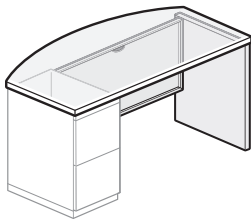

Height	Depth	Width	Number	End Panel - Wood Group A		End Panel - Wood Group B				
				Modesty - Steel Trim A	Modesty - Steel Trim B	Modesty - Steel Trim A	Modesty - Steel Trim B			
Top — Wood Group A										
29"(737mm)	24"(610mm)	48"(1219mm)	JDGW-2448-K	W	$2445.32	$2483.73	$2578.94	$2617.35		
		54"(1372mm)	JDGW-2454-K	W	2531.42	2577.51	2665.04	2711.13		
		60"(1524mm)	JDGW-2460-K	W	2617.52	2671.29	2751.14	2804.91		
		66"(1676mm)	JDGW-2466-K	W	2703.62	2765.07	2837.24	2898.69		
		72"(1829mm)	JDGW-2472-K	W	2789.72	2858.85	2923.34	2992.47		
		78"(1981mm)	JDGW-2478-K	W	2875.82	2952.63	3009.44	3086.25		
		84"(2134mm)	JDGW-2484-K	W	2961.92	3046.41	3095.54	3180.03		
		29"(737mm)	30"(762mm)	48"(1219mm)	JDGW-3048-K	W	$2538.92	$2577.33	$2675.84	$2714.25
54"(1372mm)	JDGW-3054-K			W	2625.02	2671.11	2761.94	2808.03		
60"(1524mm)	JDGW-3060-K			W	2711.12	2764.89	2848.04	2901.81		
66"(1676mm)	JDGW-3066-K			W	2797.22	2858.67	2934.14	2995.59		
72"(1829mm)	JDGW-3072-K			W	2883.32	2952.45	3020.24	3089.37		
78"(1981mm)	JDGW-3078-K			W	2969.42	3046.23	3106.34	3183.15		
84"(2134mm)	JDGW-3084-K			W	3055.52	3140.01	3192.44	3276.93		
Top — Wood Group B										
29"(737mm)	24"(610mm)	48"(1219mm)	JDGW-2448-K	W	2588.74	$2627.15	$2722.36	$2760.77		
		54"(1372mm)	JDGW-2454-K	W	2683.00	2729.09	2816.62	2862.71		
		60"(1524mm)	JDGW-2460-K	W	2777.26	2831.03	2910.88	2964.65		
		66"(1676mm)	JDGW-2466-K	W	2871.52	2932.97	3005.14	3066.59		
		72"(1829mm)	JDGW-2472-K	W	2965.78	3034.91	3099.40	3168.53		
		78"(1981mm)	JDGW-2478-K	W	3060.04	3136.85	3193.66	3270.47		
		84"(2134mm)	JDGW-2484-K	W	3154.30	3238.79	3287.92	3372.41		
		29"(737mm)	30"(762mm)	48"(1219mm)	JDGW-3048-K	W	$2687.26	$2725.67	$2824.18	$2862.59
54"(1372mm)	JDGW-3054-K			W	2781.52	2827.61	2918.44	2964.53		
60"(1524mm)	JDGW-3060-K			W	2875.78	2929.55	3012.70	3066.47		
66"(1676mm)	JDGW-3066-K			W	2970.04	3031.49	3106.96	3168.41		
72"(1829mm)	JDGW-3072-K			W	3064.30	3133.43	3201.22	3270.35		
78"(1981mm)	JDGW-3078-K			W	3158.56	3235.37	3295.48	3372.29		
84"(2134mm)	JDGW-3084-K			W	3252.82	3337.31	3389.74	3474.23		

JDGW-KAFWDS
(Left-Hand)

Features

- Includes wood top, wood end panel, steel modesty panel, and assembly hardware (pedestal not included).
- Wood veneer top has 3mm edgeband on user and guest edge, and 1mm edgeband on sides.
- Bow edge on guest side extends 6"(152mm) beyond pedestal and end panel at the center of the desk.
- Modesty panel is available with or without scallop wireway for cable management; scallop is centered at top of modesty panel.
- Desk orientation can be field-changed from left to right or right to left. Order hole plugs (qty. 8) from eParts to cover exposed mounting holes.
- Glides provide 1"(25mm) adjustment range.
- Field assembled.

Specification Tip

- One X Series desk pedestal must be specified separately; nominal depth of desk pedestal must match nominal depth of desk top.

To Order, Specify:

1) Product number, including:

1 Orientation:

- **AF** Left-hand
- **FA** Right-hand

2 Modesty Panel Height:

- **B** 1/3 Height
- **D** 3/4 Height, add **$101.34** list
- **F** Full Height, add **$202.67** list

3 Modesty Panel Cable Management:

- **N** No Scallop
- **S** Scallop

2) Wood finish color for top.
3) Wood finish color for end panel.
4) Trim color for modesty panel.

***Note:** Desk pedestal must be specified separately.