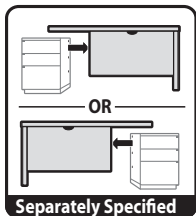

JDSL-JAFWDS
(Left-Hand)