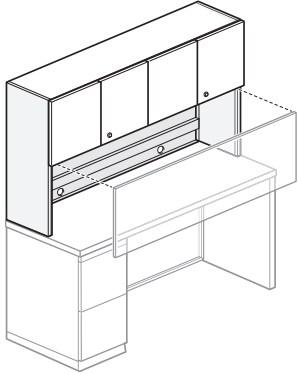

X Series Vertical Storage Units

Hinged Door Vertical Storage Unit

JUKS-SL

Features

- Includes steel top and interior shelf, steel end panels, steel, laminate, or wood hinged door(s), assembly hardware, and double-sided adhesive tape for attachment to desk or credenza.
- Optional lock plug available in black or chrome.
- For lock options, refer to Lock Program section of the Accessories Price List.
- Accepts separately specified task lights.
- Units have four cabinet doors with two locks (if lock options is specified).
- Inside height clearance is 13"(330mm). Inside depth clearance is 12.75"(324mm).
- Vertical clearance between desk/credenza top and underside of shelf is 19"(483mm).
- Units are standard with two grommets located in the back panel.
- Field assembled.

Specification Tips

- Vertical Storage Unit Tackboard is required and must be specified separately.
- Specify tackboard designed for use with steel end panels, only.

To Order, Specify:

Steel Door

1) Product number, including:

① Lock Option:

N No Lock

L Lock, add **$35.42** list

2) Trim color for top, shelf, and end panels.

3) Trim color for doors.

4) Trim color for lock plug (if applicable).

Note: Tackboard must be specified separately.

Laminate Door

1) Product number, including:

① Lock Option:

N No Lock

L Lock, add **$35.42** list

2) Trim color for top, shelf, and end panels.

3) Laminate color for doors.

4) Edge trim color for doors.

5) Trim color for lock plug (if applicable).

Note: Tackboard must be specified separately.

Wood Door

1) Product number, including:

① Lock Option:

N No Lock

L Lock, add **$35.42** list

2) Trim color for top, shelf, and end panels.

3) Wood finish color for doors.

4) Trim color for lock plug (if applicable).

Note: Tackboard must be specified separately.