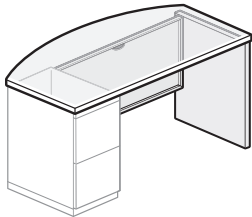

Height	Depth	Width	Number ① ② ③	End Panel - Wood Group A		End Panel - Wood Group B				
				Modesty - Steel Trim A	Trim B	Modesty - Steel Trim A	Trim B			
Top — Laminate A										
29"(737mm)	24"(610mm)	48"(1219mm)	JDGL-2448-J	W	$1959.82	$1998.23	$2093.44	$2131.85		
		54"(1372mm)	JDGL-2454-J	W	2045.92	2092.01	2179.54	2225.63		
		60"(1524mm)	JDGL-2460-J	W	2132.02	2185.79	2265.64	2319.41		
		66"(1676mm)	JDGL-2466-J	W	2218.12	2279.57	2351.74	2413.19		
		72"(1829mm)	JDGL-2472-J	W	2304.22	2373.35	2437.84	2506.97		
		78"(1981mm)	JDGL-2478-J	W	2390.32	2467.13	2523.94	2600.75		
		84"(2134mm)	JDGL-2484-J	W	2476.42	2560.91	2610.04	2694.53		
		29"(737mm)	30"(762mm)	48"(1219mm)	JDGL-3048-J	W	$2026.72	$2065.13	$2163.64	$2202.05
54"(1372mm)	JDGL-3054-J			W	2112.82	2158.91	2249.74	2295.83		
60"(1524mm)	JDGL-3060-J			W	2198.92	2252.69	2335.84	2389.61		
66"(1676mm)	JDGL-3066-J			W	2285.02	2346.47	2421.94	2483.39		
72"(1829mm)	JDGL-3072-J			W	2371.12	2440.25	2508.04	2577.17		
78"(1981mm)	JDGL-3078-J			W	2457.22	2534.03	2594.14	2670.95		
84"(2134mm)	JDGL-3084-J			W	2543.32	2627.81	2680.24	2764.73		
Top — Laminate B										
29"(737mm)	24"(610mm)	48"(1219mm)	JDGL-2448-J	W	2048.47	$2086.88	$2182.09	$2220.50		
		54"(1372mm)	JDGL-2454-J	W	2141.47	2187.56	2275.09	2321.18		
		60"(1524mm)	JDGL-2460-J	W	2234.47	2288.24	2368.09	2421.86		
		66"(1676mm)	JDGL-2466-J	W	2327.47	2388.92	2461.09	2522.54		
		72"(1829mm)	JDGL-2472-J	W	2420.47	2489.60	2554.09	2623.22		
		78"(1981mm)	JDGL-2478-J	W	2513.47	2590.28	2647.09	2723.90		
		84"(2134mm)	JDGL-2484-J	W	2606.47	2690.96	2740.09	2824.58		
		29"(737mm)	30"(762mm)	48"(1219mm)	JDGL-3048-J	W	$2119.21	$2157.62	$2256.13	$2294.54
54"(1372mm)	JDGL-3054-J			W	2212.21	2258.30	2349.13	2395.22		
60"(1524mm)	JDGL-3060-J			W	2305.21	2358.98	2442.13	2495.90		
66"(1676mm)	JDGL-3066-J			W	2398.21	2459.66	2535.13	2596.58		
72"(1829mm)	JDGL-3072-J			W	2491.21	2560.34	2628.13	2697.26		
78"(1981mm)	JDGL-3078-J			W	2584.21	2661.02	2721.13	2797.94		
84"(2134mm)	JDGL-3084-J			W	2677.21	2761.70	2814.13	2898.62		

JDGL-JAFWDS
(Left-Hand)

Features

- Includes laminate top, wood end panel, steel modesty panel, and assembly hardware (pedestal not included).
- High-pressure laminate top has 3mm edgeband on user and guest edge, and 1mm edgeband on sides.
- Bow edge on guest side extends 6"(152mm) beyond pedestal and end panel at the center of the desk.
- Modesty panel is available with or without scallop wireway for cable management; scallop is centered at top of modesty panel.
- Desk orientation can be field-changed from left to right or right to left. Order hole plugs (qty. 8) from eParts to cover exposed mounting holes.
- Glides provide 1"(25mm) adjustment range.
- Field assembled.

Specification Tip

- One X Series desk pedestal must be specified separately; nominal depth of desk pedestal must match nominal depth of desk top.

To Order, Specify:

1) Product number, including:

① Orientation:

- **AF** Left-hand
- **FA** Right-hand

② Modesty Panel Height:

- **B** 1/3 Height
- **D** 3/4 Height, add **$101.34** list
- **F** Full Height, add **$202.67** list

③ Modesty Panel Cable Management:

- **N** No Scallop
- **S** Scallop

2) Laminate color for top.
3) Edge trim color for top.
4) Wood finish color for end panel.
5) Trim color for modesty panel.

***Note:** Desk pedestal must be specified separately.