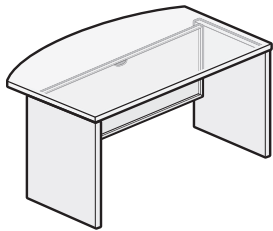

Height	Depth	Width	Number	① ②	End Panel - Laminate A		End Panel - Laminate B	
					Modesty - Steel Trim A	Trim B	Modesty - Steel Trim A	Trim B
Top — Wood Group A								
29"(737mm)	30"(762mm)	30"(762mm)	JDHW-3030-KFFL		$2527.01	$2542.38	$2608.09	$2623.46
		36"(914mm)	JDHW-3036-KFFL		2613.11	2636.16	2694.19	2717.24
		42"(1067mm)	JDHW-3042-KFFL		2699.21	2729.94	2780.29	2811.02
		48"(1219mm)	JDHW-3048-KFFL		2785.31	2823.72	2866.39	2904.80
		54"(1372mm)	JDHW-3054-KFFL		2871.41	2917.50	2952.49	2998.58
		60"(1524mm)	JDHW-3060-KFFL		2957.51	3011.28	3038.59	3092.36
		66"(1676mm)	JDHW-3066-KFFL		3043.61	3105.06	3124.69	3186.14
		72"(1829mm)	JDHW-3072-KFFL		3129.71	3198.84	3210.79	3279.92
29"(737mm)	36"(914mm)	30"(762mm)	JDHW-3630-KFFL		$2653.08	$2653.08	$2721.55	$2736.92
		36"(914mm)	JDHW-3636-KFFL		2723.81	2746.86	2807.65	2830.70
		42"(1067mm)	JDHW-3642-KFFL		2809.91	2840.64	2893.75	2924.48
		48"(1219mm)	JDHW-3648-KFFL		2896.01	2934.42	2979.85	3018.26
		54"(1372mm)	JDHW-3654-KFFL		2982.11	3028.20	3065.95	3112.04
		60"(1524mm)	JDHW-3660-KFFL		3068.21	3121.98	3152.05	3205.82
		66"(1676mm)	JDHW-3666-KFFL		3154.31	3215.76	3238.15	3299.60
		72"(1829mm)	JDHW-3672-KFFL		3240.41	3309.54	3324.25	3393.38
Top — Wood Group B								
29"(737mm)	30"(762mm)	30"(762mm)	JDHW-3030-KFFL		$2650.87	$2666.24	$2731.95	$2747.32
		36"(914mm)	JDHW-3036-KFFL		2745.13	2768.18	2826.21	2849.26
		42"(1067mm)	JDHW-3042-KFFL		2839.39	2870.12	2920.47	2951.20
		48"(1219mm)	JDHW-3048-KFFL		2933.65	2972.06	3014.73	3053.14
		54"(1372mm)	JDHW-3054-KFFL		3027.91	3074.00	3108.99	3155.08
		60"(1524mm)	JDHW-3060-KFFL		3122.17	3175.94	3203.25	3257.02
		66"(1676mm)	JDHW-3066-KFFL		3216.43	3277.88	3297.51	3358.96
		72"(1829mm)	JDHW-3072-KFFL		3310.69	3379.82	3391.77	3460.90
29"(737mm)	36"(914mm)	30"(762mm)	JDHW-3630-KFFL		$2766.49	$2781.86	$2850.33	$2865.70
		36"(914mm)	JDHW-3636-KFFL		2860.75	2883.80	2944.59	2967.64
		42"(1067mm)	JDHW-3642-KFFL		2955.01	2985.74	3038.85	3069.58
		48"(1219mm)	JDHW-3648-KFFL		3049.27	3087.68	3133.11	3171.52
		54"(1372mm)	JDHW-3654-KFFL		3143.53	3189.62	3227.37	3273.46
		60"(1524mm)	JDHW-3660-KFFL		3237.79	3291.56	3321.63	3375.40
		66"(1676mm)	JDHW-3666-KFFL		3332.05	3393.50	3415.89	3477.34
		72"(1829mm)	JDHW-3672-KFFL		3426.31	3495.44	3510.15	3579.28

JDHW-KFFLDS

Features

- Includes wood top, laminate end panels, steel modesty panel, and assembly hardware.
- Wood veneer top has 3mm edgeband on user and guest edge, and 1mm edgeband on sides.
- Bow edge on guest side extends 10"(254mm) beyond end panels at the center of the desk (4"(102mm) of extension + 6"(152mm) of bow).
- Modesty panel is available with or without scallop wireway for cable management; scallop is centered at top of modesty panel.
- Glides provide 1.5"(38mm) adjustment range.
- Field assembled.

Specification Tip

- When placing a mobile, attached, or suspended pedestal inside the desk shell, pedestal depth must be at least 12"(305mm) less than nominal depth of top. See table.

Desk/Pedestal Nominal Depths

Desk Depth	Pedestal Depth
30"(762mm)	18"(457mm)
36"(914mm)	24"(610mm)

To Order, Specify:

1. Product number, including:

① Modesty Panel Height:

- **B** 1/3 Height
- **D** 3/4 Height, add **$101.34** list
- **F** Full Height, add **$202.67** list

② Modesty Panel Cable Management:

- **N** No Scallop
- **S** Scallop

1. Wood finish color for top.
2. Laminate color for end panels.
3. Edge trim color for end panels.
4. Trim color for modesty panel.