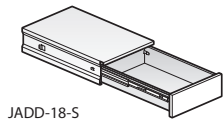

X Series Locker Accessories

	Actual Depth	Width	Number	Shelf — Trim A		Shelf — Trim B	
				Drawer Trim A	Trim B	Drawer Trim A	Trim B
Locker Shelf with Personal Drawer	16"(406mm)	12"(305mm)	JADD-18-S	$411.53	$413.23	$430.65	$432.35
	17.5"(445mm)	12"(305mm)	JADD-24-S	$493.37	$495.07	$503.73	$505.43

JADD-18-S

Features

- Includes a painted steel locker shelf with suspended personal drawer and attachment hardware.
- Attaches inside a 12"(305mm) wide compartment opposite side of door at desired height in locker or double group locker with 18"(457mm) wide doors only.
- 4"(102mm) high drawer has full extension steel ball bearing slides.

To Order, Specify:

1) Product number.
2) Trim color for shelf.
3) Trim color for drawer front.

Specification Tips

- 16"(406mm) deep shelf/drawer fits 18.75"(476mm) deep units.
- 17.5"(445mm) deep shelf/drawer fits 23.625"(600mm) deep units.