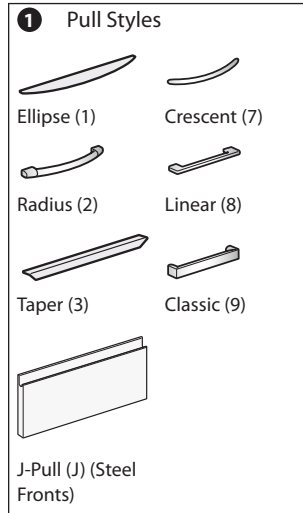

X Series Filing & Storage with Individually Locking Drawers

Mobile Pedestal with Individually Locking Drawers

Actual Depth	Actual Width	Pull	Number ①	Trim A	B
27.5"(699mm) High, File/File					
17"(432mm)	15"(381mm)	1, J	JPMW-18-S	$1094.05	$1184.25
		2, 3	JPMW-18-S	1176.07	1266.27
		7, 8, 9	JPMW-18-S	1195.77	1285.97
23"(584mm)	15"(381mm)	1, J	JPMW-24-S	$1141.37	$1244.70
		2, 3	JPMW-24-S	1223.39	1326.72
		7, 8, 9	JPMW-24-S	1243.09	1346.42
29"(737mm)	15"(381mm)	1, J	JPMW-30-S	$1188.69	$1305.15
		2, 3	JPMW-30-S	1270.71	1387.17
		7, 8, 9	JPMW-30-S	1290.41	1406.87

Features

- Includes steel pedestal with individually locking drawers and non-locking casters; two fixed casters in front, and two swivel casters at the back.
- Each drawer includes one compressor.
- Optional drawer pulls include Ellipse, Radius, Taper, Crescent, Linear, Classic, and J-Pull.
  - Ellipse pull available in non-Metallic trim colors only
  - Radius pull available in Metallic trim colors only
  - Taper and J-Pull pull trim color matches case trim color
  - Crescent, Linear and Classic pulls are brushed nickel finish
- Drawers have full extension steel ball-bearing slides.
- Drawer interiors and accessories are black finish color.
- Pedestal has two locks; left-hand lock secures top file drawer, right-hand lock secures bottom file drawer.
- Lock plugs are available in black or chrome.
- For lock options, refer to Lock Program section of the Accessories Price List.

To Order, Specify:

1) Product number.
- ① Pull (see side bar)
2) Trim color for case and front.
3) Trim color for pull (Ellipse and Radius only).
  - Ellipse (Non-Metallic trim colors only)
  - Radius (Metallic trim colors only; upcharge for Metallic trim on pull is included in price.)
4) Trim color for lock plug.

Specification Tips

1. For a mobile pedestal with a cushion top, specify **C** in the third option.
2. **Example:** JMPA-24-S1C.
3. A pedestal with this option will not include a top, allowing a cushion top to be field installed. Specify cushion top separately.
4. Mobile file/file pedestal with a cushion top will not fit under a work surface.
   - 18"(457mm) deep pedestal accommodates letter-size filing only.
   - Additional accessories are available and can be specified separately.