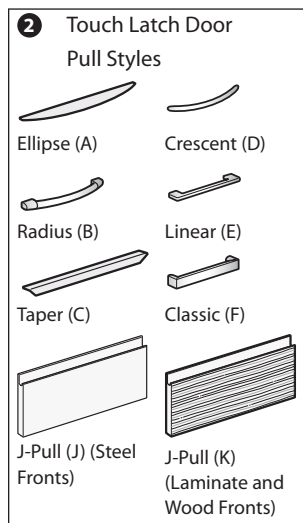

Features

- Includes:
  - -36"(914mm)-high storage unit with two shelves that adjusts in 6"(152mm) increments
  - -Two 12"(305mm)-high lateral file drawers
- Lateral file drawers include side-to-side hanging bars that accommodate letter, legal, EDP, international A4, and foolscap suspended file folders.
- Drawer/door front options include painted, laminate, or wood.
- Laminate fronts can be specified with a painted steel or laminate lockbar.
- Wood fronts can be specified with a painted steel or wood lockbar.
- Optional drawer/door pulls include Ellipse, Radius, Taper, Crescent, Linear, Classic and J-Pull.
  - -Ellipse pull available in non-metallic trim colors only
  - -Radius pull available in metallic trim colors only
  - -Taper and J-Pull trim color matches case trim color
  - -Crescent, Linear and Classic pulls are brushed nickel finish
  - -J-Pull available with touch latch doors only
- Standard door or touch latch door choice is determined by pull style code.
- Touch latch doors have touch latch mechanism on the right door, controlling access to both sides.
- Drawers have full extension steel ball-bearing slides.
- Drawer interior and accessories are black finish color. Storage unit interior and shelf match case color.
- Lock centered on front edge of unit top secures all drawers. Storage unit locks separately.
- All locks have the same key number.
- Lock plugs are available in black or chrome.
- For lock options, refer to Lock Program section of the Accessories Price List.
- Glides provide 1.5"(38mm) adjustment range.

Specification Tips

- Storage unit accommodates two rows of standard-height binders.
- A separately specified counterweight is recommended when unit is not ganged to another file or anchored to a fixed object.
- Additional accessories are available and can be specified separately.

To Order, Specify:

Painted Steel Drawer/Door Fronts

1. Product number, including:
   - **① Front/Lockbar Option:**
     - **SS** Painted steel fronts/painted steel lockbar
   - **② Pull** (see side bar)
     - $46.77 upcharge list for touch latch door(s).
2. Trim color for drawer/door fronts and case.

To Order, Specify (cont'd):

1. Trim color for pull (Ellipse and Radius only).
   - -Ellipse (Non-Metallic trim colors only)
   - -Radius (Metallic trim colors only; upcharge for Metallic trim on pull is included in price.)
2. Trim color for lock plug.

Laminate Drawer/Door Fronts

1. Product number, including:
   - **① Front/Lockbar Option:**
     - **LL** Laminate fronts/painted steel lockbar
     - **TT** Laminate fronts/laminate lockbar, add $53.99 list
   - **② Pull** (see side bar)
     - $46.77 upcharge list for touch latch door(s).
2. Trim color for case.
3. Trim color for pull (Ellipse and Radius only).
   - -Ellipse (Non-Metallic trim colors only)
   - -Radius (Metallic trim colors only; upcharge for Metallic trim on pull is included in price.)
4. Laminate color for drawer/door fronts.
5. Edge trim color for drawer/door fronts.
6. Trim color for lock plug.

Wood Drawer/Door Fronts