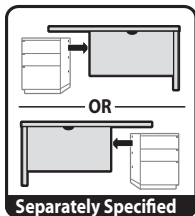

Height	Depth	Width	Number	①	②	③	End Panel - Wood Group A		End Panel - Wood Group B			
							Modesty - Steel Trim A	Trim B	Modesty - Steel Trim A	Trim B		
Top — Wood Group A												
29"(737mm)	24"(610mm)	48"(1219mm)	JDSW-2448-K	W			$2282.82	$2321.23	$2416.44	$2454.85		
		54"(1372mm)	JDSW-2454-K	W			2368.92	2415.01	2502.54	2548.63		
		60"(1524mm)	JDSW-2460-K	W			2455.02	2508.79	2588.64	2642.41		
		66"(1676mm)	JDSW-2466-K	W			2541.12	2602.57	2674.74	2736.19		
		72"(1829mm)	JDSW-2472-K	W			2627.22	2696.35	2760.84	2829.97		
		78"(1981mm)	JDSW-2478-K	W			2713.32	2790.13	2846.94	2923.75		
		84"(2134mm)	JDSW-2484-K	W			2799.42	2883.91	2933.04	3017.53		
		29"(737mm)	30"(762mm)	48"(1219mm)	JDSW-3048-K	W			$2376.42	$2414.83	$2513.34	$2551.75
54"(1372mm)	JDSW-3054-K			W			2462.52	2508.61	2599.44	2645.53		
60"(1524mm)	JDSW-3060-K			W			2548.62	2602.39	2685.54	2739.31		
66"(1676mm)	JDSW-3066-K			W			2634.72	2696.17	2771.64	2833.09		
72"(1829mm)	JDSW-3072-K			W			2720.82	2789.95	2857.74	2926.87		
78"(1981mm)	JDSW-3078-K			W			2806.92	2883.73	2943.84	3020.65		
84"(2134mm)	JDSW-3084-K			W			2893.02	2977.51	3029.94	3114.43		
Top — Wood Group B												
29"(737mm)	24"(610mm)	48"(1219mm)	JDSW-2448-K	W			2397.34	$2435.75	$2530.96	$2569.37		
		54"(1372mm)	JDSW-2454-K	W			2491.60	2537.69	2625.22	2671.31		
		60"(1524mm)	JDSW-2460-K	W			2585.86	2639.63	2719.48	2773.25		
		66"(1676mm)	JDSW-2466-K	W			2680.12	2741.57	2813.74	2875.19		
		72"(1829mm)	JDSW-2472-K	W			2774.38	2843.51	2908.00	2977.13		
		78"(1981mm)	JDSW-2478-K	W			2868.64	2945.45	3002.26	3079.07		
		84"(2134mm)	JDSW-2484-K	W			2962.90	3047.39	3096.52	3181.01		
		29"(737mm)	30"(762mm)	48"(1219mm)	JDSW-3048-K	W			$2495.86	$2534.27	$2632.78	$2671.19
54"(1372mm)	JDSW-3054-K			W			2590.12	2636.21	2727.04	2773.13		
60"(1524mm)	JDSW-3060-K			W			2684.38	2738.15	2821.30	2875.07		
66"(1676mm)	JDSW-3066-K			W			2778.64	2840.09	2915.56	2977.01		
72"(1829mm)	JDSW-3072-K			W			2872.90	2942.03	3009.82	3078.95		
78"(1981mm)	JDSW-3078-K			W			2967.16	3043.97	3104.08	3180.89		
84"(2134mm)	JDSW-3084-K			W			3061.42	3145.91	3198.34	3282.83		

JDSW-KAFWDS
(Left-Hand)

Features

- Includes wood top, wood end panel, steel modesty panel, and assembly hardware (pedestal not included).
- Wood veneer top has 3mm edgeband on user and guest edge, and 1mm edgeband on sides.
- Modesty panel is available with or without scallop wireway for cable management; scallop is centered at top of modesty panel.
- Desk orientation can be field-changed from left to right or right to left. Order hole plugs (qty. 8) from eParts to cover exposed mounting holes.
- Glides provide 1"(25mm) adjustment range.
- Field assembled.

Specification Tip

- One X Series desk pedestal must be specified separately; nominal depth of desk pedestal must match nominal depth of desk top.

To Order, Specify:

1) Product number, including:

① Orientation:

- **AF** Left-hand
- **FA** Right-hand

② Modesty Panel Height:

- **B** 1/3 Height
- **D** 3/4 Height, add **$101.34** list
- **F** Full Height, add **$202.67** list

③ Modesty Panel Cable Management:

- **N** No Scallop
- **S** Scallop

2) Wood finish color for top.
3) Wood finish color for end panel.
4) Trim color for modesty panel.

***Note:** Desk pedestal must be specified separately.