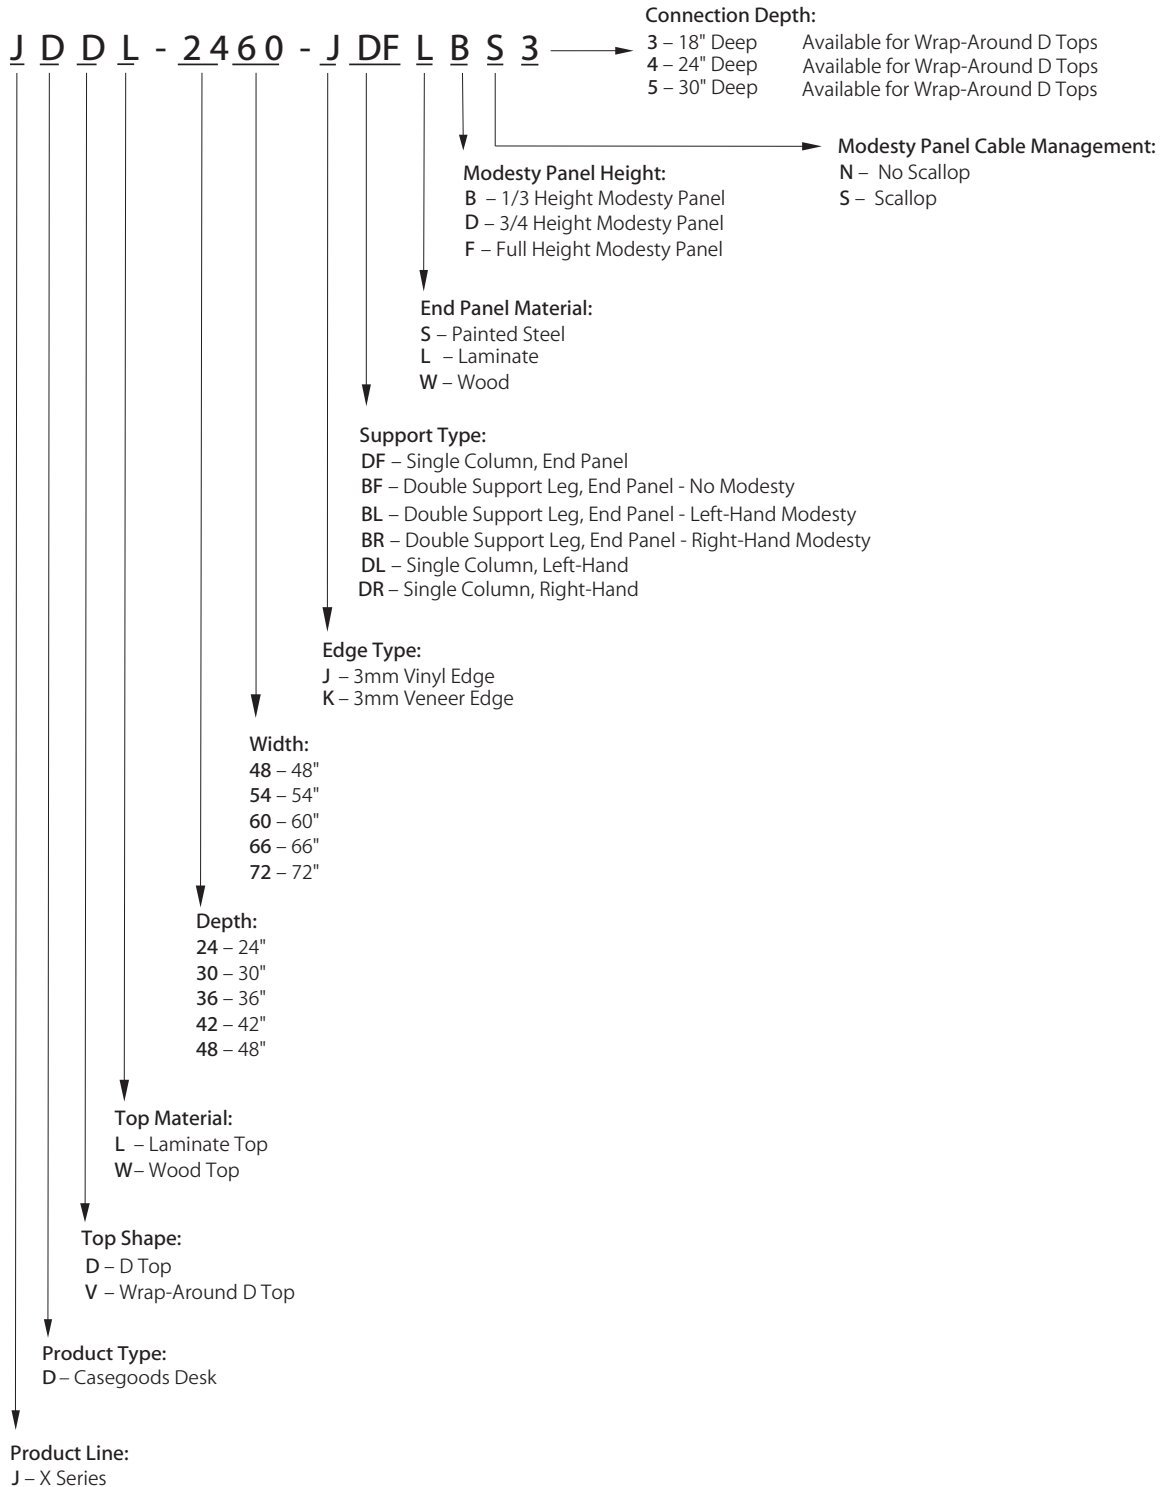

X Series Convergents — Catalog Logic