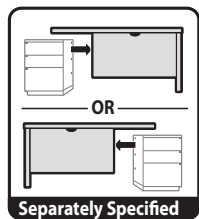

Height	Depth	Width	Number	End Panel - Wood Group A		End Panel - Wood Group B				
				Modesty - Steel Trim A	Modesty - Steel Trim B	Modesty - Steel Trim A	Modesty - Steel Trim B			
Top — Wood Group A										
29"(737mm)	24"(610mm)	48"(1219mm)	JDGW-2448-K	W	$2445.32	$2483.73	$2578.94	$2617.35		
		54"(1372mm)	JDGW-2454-K	W	2531.42	2577.51	2665.04	2711.13		
		60"(1524mm)	JDGW-2460-K	W	2617.52	2671.29	2751.14	2804.91		
		66"(1676mm)	JDGW-2466-K	W	2703.62	2765.07	2837.24	2898.69		
		72"(1829mm)	JDGW-2472-K	W	2789.72	2858.85	2923.34	2992.47		
		78"(1981mm)	JDGW-2478-K	W	2875.82	2952.63	3009.44	3086.25		
		84"(2134mm)	JDGW-2484-K	W	2961.92	3046.41	3095.54	3180.03		
		29"(737mm)	30"(762mm)	48"(1219mm)	JDGW-3048-K	W	$2538.92	$2577.33	$2675.84	$2714.25
54"(1372mm)	JDGW-3054-K			W	2625.02	2671.11	2761.94	2808.03		
60"(1524mm)	JDGW-3060-K			W	2711.12	2764.89	2848.04	2901.81		
66"(1676mm)	JDGW-3066-K			W	2797.22	2858.67	2934.14	2995.59		
72"(1829mm)	JDGW-3072-K			W	2883.32	2952.45	3020.24	3089.37		
78"(1981mm)	JDGW-3078-K			W	2969.42	3046.23	3106.34	3183.15		
84"(2134mm)	JDGW-3084-K			W	3055.52	3140.01	3192.44	3276.93		
Top — Wood Group B										
29"(737mm)	24"(610mm)	48"(1219mm)	JDGW-2448-K	W	2588.74	$2627.15	$2722.36	$2760.77		
		54"(1372mm)	JDGW-2454-K	W	2683.00	2729.09	2816.62	2862.71		
		60"(1524mm)	JDGW-2460-K	W	2777.26	2831.03	2910.88	2964.65		
		66"(1676mm)	JDGW-2466-K	W	2871.52	2932.97	3005.14	3066.59		
		72"(1829mm)	JDGW-2472-K	W	2965.78	3034.91	3099.40	3168.53		
		78"(1981mm)	JDGW-2478-K	W	3060.04	3136.85	3193.66	3270.47		
		84"(2134mm)	JDGW-2484-K	W	3154.30	3238.79	3287.92	3372.41		
		29"(737mm)	30"(762mm)	48"(1219mm)	JDGW-3048-K	W	$2687.26	$2725.67	$2824.18	$2862.59
54"(1372mm)	JDGW-3054-K			W	2781.52	2827.61	2918.44	2964.53		
60"(1524mm)	JDGW-3060-K			W	2875.78	2929.55	3012.70	3066.47		
66"(1676mm)	JDGW-3066-K			W	2970.04	3031.49	3106.96	3168.41		
72"(1829mm)	JDGW-3072-K			W	3064.30	3133.43	3201.22	3270.35		
78"(1981mm)	JDGW-3078-K			W	3158.56	3235.37	3295.48	3372.29		
84"(2134mm)	JDGW-3084-K			W	3252.82	3337.31	3389.74	3474.23		

JDGW-KAFWDS
(Left-Hand)

Features

- Includes wood top, wood end panel, steel modesty panel, and assembly hardware (pedestal not included).
- Wood veneer top has 3mm edgeband on user and guest edge, and 1mm edgeband on sides.
- Bow edge on guest side extends 6"(152mm) beyond pedestal and end panel at the center of the desk.
- Modesty panel is available with or without scallop wireway for cable management; scallop is centered at top of modesty panel.
- Desk orientation can be field-changed from left to right or right to left. Order hole plugs (qty. 8) from eParts to cover exposed mounting holes.
- Glides provide 1"(25mm) adjustment range.
- Field assembled.

Specification Tip

- One X Series desk pedestal must be specified separately; nominal depth of desk pedestal must match nominal depth of desk top.

To Order, Specify:

1) Product number, including:

1 Orientation:

- **AF** Left-hand
- **FA** Right-hand

2 Modesty Panel Height:

- **B** 1/3 Height
- **D** 3/4 Height, add **$101.34** list
- **F** Full Height, add **$202.67** list

3 Modesty Panel Cable Management:

- **N** No Scallop
- **S** Scallop

2) Wood finish color for top.
3) Wood finish color for end panel.
4) Trim color for modesty panel.

***Note:** Desk pedestal must be specified separately.