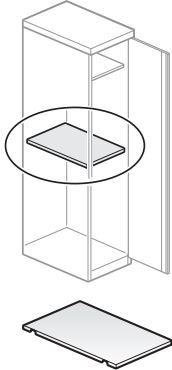

X Series Locker Accessories

	Actual Depth	Width	Number	Trim A	B
Locker Shelf	16"(406mm)	12"(305mm)	JAS-1812-S	$ 80.82	$ 91.53
	17.5"(445mm)	12"(305mm)	JAS-2412-S	$107.82	$121.47

JAS-1812-S

Features

- Includes a painted steel locker shelf and attachment hardware.
- Attaches inside the shelf compartment of a 12"(305mm) or 18"(457mm) wide locker or group locker.

Specification Tips

- 16"(406mm) deep shelf fits 18.75"(476mm) deep unit.
- 17.5"(445mm) deep shelf fits 23.625"(600mm) deep unit.

To Order, Specify:

1) Product number.
2) Trim color.