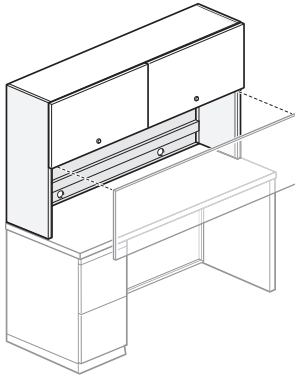

X Series Vertical Storage Units

Flipper Door Vertical Storage Unit – Steel Front with Steel End Panels

Actual Height	Actual Depth	Width	Number ①	Top, Shelf & End Panels - Steel	
				Trim A	Trim B
Flipper Door — Steel Trim A					
34.25"(870mm)	14.375"(365mm)	48"(1219mm)	JUFS-3348-S	$2413.25	$2451.07
		60"(1524mm)	JUFS-3360-S	2917.61	3008.59
		66"(1676mm)	JUFS-3366-S	3169.79	3287.35
		72"(1829mm)	JUFS-3372-S	3421.97	3566.11
Flipper Door — Steel Trim B					
34.25"(870mm)	14.375"(365mm)	48"(1219mm)	JUFS-3348-S	$2548.76	$2586.58
		60"(1524mm)	JUFS-3360-S	3053.12	3144.10
		66"(1676mm)	JUFS-3366-S	3305.30	3422.86
		72"(1829mm)	JUFS-3372-S	3557.48	3701.62

JUFS-SL

Features

- Includes steel top and interior shelf, steel flipper door(s), steel end panels, assembly hardware, and double-sided adhesive tape for attachment to desk or credenza.
- For lock options, refer to Lock Program section of the Accessories Price List.
- Lock plug bezel available in black or chrome.
- Accepts separately specified task lights.
- 48"(1219mm) and 60"(1524mm) wide units have one door. 66"(1676mm) and 72"(1829mm) wide units have two doors.
- Inside height clearance is 13"(330mm). Inside depth clearance is 12.75"(324mm).
- Vertical clearance between desk/credenza top and underside of shelf is 19"(483mm).
- Units are standard with two grommets located in the back panel.
- Field assembled.

Specification Tips

- Vertical Storage Unit Tackboard is required and must be specified separately.
- Specify tackboard designed for use with steel end panels only.

To Order, Specify:

1) Product number, including:

① Lock Option:

- ☐ N No Lock
- ☐ L Lock, add $17.71 list for 48" and 60", add $35.42 list for 66" and 72"

2) Trim color for top, shelf, and end panels.
3) Trim color for door.
4) Trim color for lock plug (if applicable).

Note: Tackboard must be specified separately.