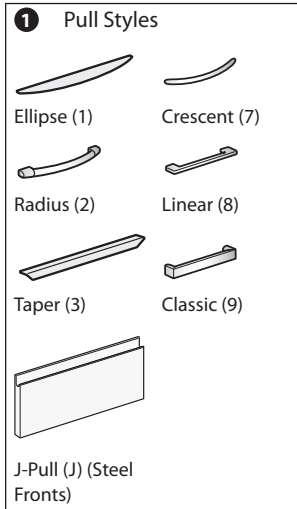

X Series Filing & Storage with Individually Locking Drawers

Tug Pedestal with Individually Locking Drawers

Actual Depth	Actual Width	Pull	Number 1	Trim A	B
27.5" (699mm) High, File/File					
23" (584mm)	15" (381mm)	1, J	JPTW-24-S	$1346.36	$1449.69
		2, 3	JPTW-24-S	1428.38	1531.71
		7, 8, 9	JPTW-24-S	1448.08	1551.41
29" (737mm)	15" (381mm)	1, J	JPTW-30-S	$1451.65	$1568.11
		2, 3	JPTW-30-S	1533.67	1650.13
		7, 8, 9	JPTW-30-S	1553.37	1669.83

Features

- Includes steel pedestal with individually locking drawers, attached handle, and non-locking casters; two swivel casters in front, and two fixed casters at the back.
- Each drawer includes one compressor.
- Optional drawer pulls include Ellipse, Radius, Taper, Crescent, Linear, Classic, and J-Pull.
  - Ellipse pull available in non-Metallic trim colors only
  - Radius pull available in Metallic trim colors only
  - Taper and J-Pull pull trim color matches case trim color
  - Crescent, Linear and Classic pulls are brushed nickel finish
- Handle matches case trim color and is centered in lockbar.
- Drawers have full extension steel ball-bearing slides.
- Drawer interiors and accessories are black finish color.
- Pedestal has two locks; left-hand lock secures top file drawer, right-hand lock secures bottom file drawer.
- Lock plugs are available in black or chrome.
- For lock options, refer to Lock Program section of the Accessories Price List.

To Order, Specify:

1) Product number.
2. **1 Pull** (see side bar)
2) Trim color for case and front.
3) Trim color for pull (Ellipse and Radius only).
  - Ellipse (Non-Metallic trim colors only)
  - Radius (Metallic trim colors only; upcharge for Metallic trim on pull is included in price.)
4) Trim color for lock plug.

Specification Tips

- Additional accessories are available and can be specified separately.
- Tug pedestal will not accommodate digital lock.