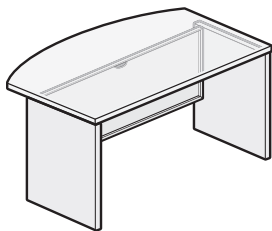

Height	Depth	Width	Number	①②	End Panel - Wood Group A		End Panel - Wood Group B	
					Modesty - Steel Trim A	Trim B	Modesty - Steel Trim A	Trim B
Top — Wood Group A								
29"(737mm)	30"(762mm)	30"(762mm)	JDHW-3030-KFFW		$3047.03	$3062.40	$3320.87	$3336.24
		36"(914mm)	JDHW-3036-KFFW		3133.13	3156.18	3406.97	3430.02
		42"(1067mm)	JDHW-3042-KFFW		3219.23	3249.96	3493.07	3523.80
		48"(1219mm)	JDHW-3048-KFFW		3305.33	3343.74	3579.17	3617.58
		54"(1372mm)	JDHW-3054-KFFW		3391.43	3437.52	3665.27	3711.36
		60"(1524mm)	JDHW-3060-KFFW		3477.53	3531.30	3751.37	3805.14
		66"(1676mm)	JDHW-3066-KFFW		3563.63	3625.08	3837.47	3898.92
		72"(1829mm)	JDHW-3072-KFFW		3649.73	3718.86	3923.57	3992.70
29"(737mm)	36"(914mm)	30"(762mm)	JDHW-3630-KFFW		$3157.73	$3173.10	$3438.17	$3453.54
		36"(914mm)	JDHW-3636-KFFW		3243.83	3266.88	3524.27	3547.32
		42"(1067mm)	JDHW-3642-KFFW		3329.93	3360.66	3610.37	3641.10
		48"(1219mm)	JDHW-3648-KFFW		3416.03	3454.44	3696.47	3734.88
		54"(1372mm)	JDHW-3654-KFFW		3502.13	3548.22	3782.57	3828.66
		60"(1524mm)	JDHW-3660-KFFW		3588.23	3642.00	3868.67	3922.44
		66"(1676mm)	JDHW-3666-KFFW		3674.33	3735.78	3954.77	4016.22
		72"(1829mm)	JDHW-3672-KFFW		3760.43	3829.56	4040.87	4110.00
Top — Wood Group B								
29"(737mm)	30"(762mm)	30"(762mm)	JDHW-3030-KFFW		$3170.89	$3186.26	$3444.73	$3460.10
		36"(914mm)	JDHW-3036-KFFW		3265.15	3288.20	3538.99	3562.04
		42"(1067mm)	JDHW-3042-KFFW		3359.41	3390.14	3633.25	3663.98
		48"(1219mm)	JDHW-3048-KFFW		3453.67	3492.08	3727.51	3765.92
		54"(1372mm)	JDHW-3054-KFFW		3547.93	3594.02	3821.77	3867.86
		60"(1524mm)	JDHW-3060-KFFW		3642.19	3695.96	3916.03	3969.80
		66"(1676mm)	JDHW-3066-KFFW		3736.45	3797.90	4010.29	4071.74
		72"(1829mm)	JDHW-3072-KFFW		3830.71	3899.84	4104.55	4173.68
29"(737mm)	36"(914mm)	30"(762mm)	JDHW-3630-KFFW		$3286.51	$3301.88	$3566.95	$3582.32
		36"(914mm)	JDHW-3636-KFFW		3380.77	3403.82	3661.21	3684.26
		42"(1067mm)	JDHW-3642-KFFW		3475.03	3505.76	3755.47	3786.20
		48"(1219mm)	JDHW-3648-KFFW		3569.29	3607.70	3849.73	3888.14
		54"(1372mm)	JDHW-3654-KFFW		3663.55	3709.64	3943.99	3990.08
		60"(1524mm)	JDHW-3660-KFFW		3757.81	3811.58	4038.25	4092.02
		66"(1676mm)	JDHW-3666-KFFW		3852.07	3913.52	4132.51	4193.96
		72"(1829mm)	JDHW-3672-KFFW		3946.33	4015.46	4226.77	4295.90

JDHW-KFFWDS

Features

- Includes wood top, wood end panels, steel modesty panel, and assembly hardware.
- Wood veneer top has 3mm edgeband on user and guest edge, and 1mm edgeband on sides.
- Bow edge on guest side extends 10"(254mm) beyond end panels at the center of the desk (4"(102mm) of extension + 6"(152mm) of bow).
- Modesty panel is available with or without scallop wireway for cable management; scallop is centered at top of modesty panel.
- Glides provide 1.5"(38mm) adjustment range.
- Field assembled.

Specification Tip

- When placing a mobile, attached, or suspended pedestal inside the desk shell, pedestal depth must be at least 12"(305mm) less than nominal depth of top. See table.

Desk/Pedestal Nominal Depths

Desk Depth	Pedestal Depth
30"(762mm)	18"(457mm)
36"(914mm)	24"(610mm)

To Order, Specify:

1) Product number, including:

① Modesty Panel Height:

- **B** 1/3 Height
- **D** 3/4 Height, add **$101.34** list
- **F** Full Height, add **$202.67** list

② Modesty Panel Cable Management:

- **N** No Scallop
- **S** Scallop

2) Wood finish color for top.
3) Wood finish color for end panels.
4) Trim color for modesty panel.