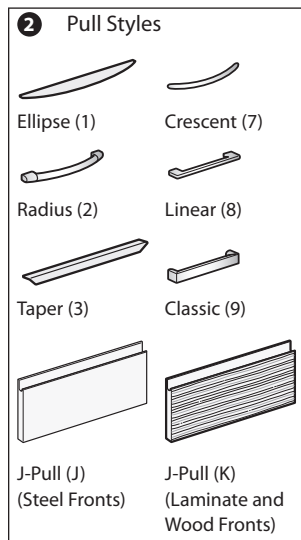

### Features

- Includes steel pedestal and attachment hardware.
- Pedestal with pencil drawers and/or box drawers includes a single pencil tray.
- Box drawers include one divider in each drawer.
- File drawers include one compressor in each drawer.
- Drawer front options include painted, laminate, or wood.
- Laminate fronts can be specified with a painted steel or laminate lockbar.
- Wood fronts can be specified with a painted steel or wood lockbar.
- Optional drawer pulls include Ellipse, Radius, Taper, Crescent, Linear, Classic, and J-Pull.
  - Ellipse pull available in non-metallic trim colors only
  - Radius pull available in metallic trim colors only
  - Taper, and J-Pull trim color matches case trim color
  - Crescent, Linear and Classic pulls are brushed nickel finish
- Drawers have full extension steel ball-bearing slides.
- Drawer interiors and accessories are black finish color.
- Single lock secures all drawers.
- Lock plug is available in black or chrome.
- For lock options, refer to Lock Program section of the Accessories Price List.
- Glides provide 1”(25mm) adjustment range.