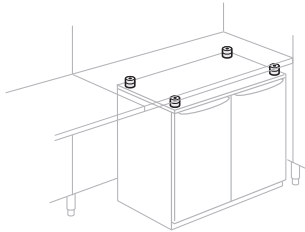

X Series Storage Cabinet/Wardrobe Accessories

	Height	Number	Price
Worksurface Height Adjustment Kit for Attached Storage Cabinet	1-2"(25-51mm)	JSHA-1	$61.38

JSHA-1
GSA: Open Market

Features

- Includes eight height adjustment spacers and attachment hardware.
- Provides height adjustment for storage-supported panel-hung worksurface.
- Raises worksurfaces in 1"(25mm) increments up to 2"(51mm) above standard worksurface height.
- Standard in charcoal finish color only.
- Acrylic top has specific cleaning requirements. Please follow cleaning guidelines found in the Haworth's Care and Maintenance Standards.

To Order, Specify:

1) Product number.
  (No finish specification required.)