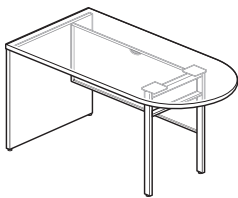

JDDL-JBRLDS
(Right-Hand, with Guest Modesty Panel)

Features

- Includes laminate top, laminate end panel, steel double support leg, and hardware for assembly and attachment to adjoining casegood.
- Available with or without guest modesty panel.
- High-pressure laminate top has 3mm edgeband on the perimeter and 1mm edgeband on the back.
- Guest modesty panel is available with or without scallop wireway for cable management; scallop is centered at top of modesty panel.
- Glides provide 1"(25mm) adjustment range.
- Field assembled.

Specification Tips

- Not for use as a stand-alone casegood. Must be attached to a return or bridge.
- D-top is non-handed without the guest modesty panel; guest modesty panel requires left or right hand product specification.
- A separately specified Worksurface Reinforcement Channel provides worksurface reinforcement to minimize deflection. Recommended for heavily loaded worksurface applications.

To Order, Specify:

1) Product number, including:

① Orientation:

- **F** Non-handed, no guest modesty panel
- **L** Left-hand, with guest modesty panel
- **R** Right-hand, with guest modesty panel

② Modesty Panel Height:

- **N** No Guest Modesty Panel (Non-handed only)
- **B** 1/3 Height, add **$90.33** list
- **D** 3/4 Height, add **$180.68** list
- **F** Full Height, add **$271.03** list

③ Modesty Panel Cable Management:

- **N** No Scallop
- **S** Scallop

2) Laminate color for top.
3) Edge trim color for top.
4) Laminate color for end panel.
5) Edge trim color for end panel.
6) Trim color for double support leg and guest modesty panel (if specified).