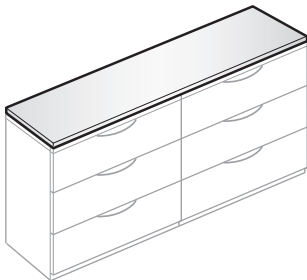

X Series Lateral Files

Lateral File Wood Tops — for use with Proud Style Fronts

	Depth	Width	Number	Wood Group A	Group B
File Top	18.75"(476mm)	30"(762mm)	JTPW-1830-KXXXS	$ 847.37	$ 856.10
		36"(914mm)	JTPW-1836-KXXXS	941.71	967.90
		42"(1067mm)	JTPW-1842-KXXXS	1036.05	1079.70

Feature

- Intended for use on single files with proud style fronts.

	Depth	Width	Number	Wood Group A	Group B	
Common File Top	18.75"(476mm)	60"(1524mm)	JTPW-1860-KXXXS	$1319.07	$1415.10	
		66"(1676mm)	JTPW-1866-KXXXS	1413.41	1526.90	
		72"(1829mm)	JTPW-1872-KXXXS	1507.75	1638.70	
		78"(1981mm)	JTPW-1878-KXXXS	1602.09	1750.50	
		84"(2134mm)	JTPW-1884-KXXXS	1696.43	1862.30	
		90"(2286mm)	JTPW-1890-KXXXS	1790.77	1974.10	
		96"(2438mm)	JTPW-1896-KXXXS	1885.11	2085.90	
		102"(2591mm)	JTPW-18A2-KXXXS	1979.45	2197.70	
		108"(2743mm)	JTPW-18A8-KXXXS	2073.79	2309.50	
		114"(2896mm)	JTPW-18B4-KXXXS	2168.13	2421.30	
		120"(3048mm)	JTPW-18C0-KXXXS	2262.47	2533.10	
		37.5"(953mm)	30"(762mm)	JTPW-3630-KXXXS	$1284.17	$1327.83
			36"(914mm)	JTPW-3636-KXXXS	1472.85	1551.43
			42"(1067mm)	JTPW-3642-KXXXS	1661.53	1775.03
		60"(1524mm)	JTPW-3660-KXXXS	2227.57	2445.83	
		66"(1676mm)	JTPW-3666-KXXXS	2416.25	2669.43	
		72"(1829mm)	JTPW-3672-KXXXS	2604.93	2893.03	
		78"(1981mm)	JTPW-3678-KXXXS	2793.61	3116.63	
		84"(2134mm)	JTPW-3684-KXXXS	2982.29	3340.23	
		90"(2286mm)	JTPW-3690-KXXXS	3170.97	3563.83	
		96"(2438mm)	JTPW-3696-KXXXS	3359.65	3787.43	
		102"(2591mm)	JTPW-36A2-KXXXS	3548.33	4011.03	
		108"(2743mm)	JTPW-36A8-KXXXS	3737.01	4234.63	
		114"(2896mm)	JTPW-36B4-KXXXS	3925.69	4458.23	
		120"(3048mm)	JTPW-36C0-KXXXS	4114.37	4681.83	

JTPW-1860

Features

- Intended for use on multiple files with proud style fronts.
- 37.5"(953mm) deep top is intended for back-to-back file applications.