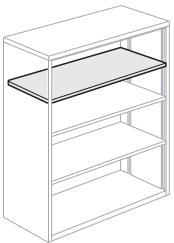

JBSA

Features

- Includes shelf and clips.
- Shelf clearance is 11.875"(302mm).

To Order, Specify:

1) Product number.
2) Trim color.

Specification Tip

- Bookcase shelf to be used in X Series bookcase only.