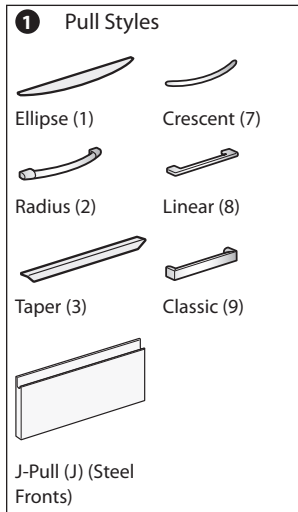

X Series Filing & Storage with Individually Locking Drawers

3H Lateral File with Individually Locking Drawers – Proud Style

Actual Depth	Actual Width	Pull	Number 1	Trim A	B
39.5" (699mm) High					
18.75" (476mm)	29.885" (759mm)	1, J	JLPW-0330-S	$2548.69	$2735.85
		2, 3	JLPW-0330-S	2683.69	2870.85
		7, 8, 9	JLPW-0330-S	2710.66	2897.82
18.75" (476mm)	35.885" (911mm)	1, J	JLPW-0336-S	$3028.75	$3241.07
		2, 3	JLPW-0336-S	3163.75	3376.07
		7, 8, 9	JLPW-0336-S	3190.72	3403.04
18.75" (476mm)	41.885" (1064mm)	1, J	JLPW-0342-S	$3508.81	$3746.29
		2, 3	JLPW-0342-S	3643.81	3881.29
		7, 8, 9	JLPW-0342-S	3670.78	3908.26

Features

- Includes:
  - –Individually locking 12" (305mm) high drawers
  - –Security shelves between drawers
- Each drawer includes side-to-side hanging bars that accommodate letter, legal, and EDP suspended file folders.
- Optional drawer pulls include Ellipse, Radius, Taper, Crescent, Linear, Classic, and J-Pull.
  - –Ellipse pull available in non-Metallic trim colors only
  - –Radius pull available in Metallic trim colors only
  - –Taper and J-Pull pull trim color matches case trim color
  - –Crescent, Linear and Classic pulls are brushed nickel finish
- Drawers have full extension steel ball-bearing slides.
- Drawer interiors and accessories are black finish color.
- Each drawer has a separate lock, centered on drawer front 3" (76mm) below top edge.
- Lock plugs are available in black or chrome.
- For lock options, refer to Lock Program section of the Accessories Price List.
- Glides provide 1.5" (38mm) adjustment range.

Specification Tips

- A separately specified counterweight is recommended when lateral file is not ganged to another file or anchored to a fixed object.
- Additional accessories are available and can be specified separately.

To Order, Specify:

1. Product number.
2. Trim color for case and front.
3. Trim color for pull (Ellipse and Radius only).
   - –Ellipse (Non-Metallic trim colors only)
   - –Radius (Metallic trim colors only; upcharge for Metallic trim on pull is included in price.)
4. Trim color for lock plug.