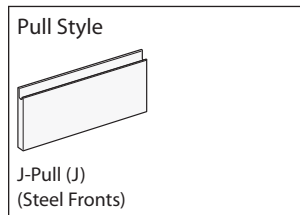

J-Pull (J)
(Steel Fronts)

Features

- Box drawer with 12" (305mm) open includes a 12" (305mm) high open section with a 6" (152mm) high box drawer above.
- 6" (152mm) open with file drawer includes one 12" (305mm) high file drawer with a 6" (152mm) high open section above, and factory-installed counterweight.
- File drawer includes side-to-side hanging bars that accommodate letter, legal, and EDP suspended file folders.
- Drawers have full extension steel ball-bearing slides.
- Drawer interiors and accessories are black finish color. Open section interior matches case color.
- Lock plugs are available in black or chrome.
- For lock options, refer to Lock Program section of the Accessories Price List.
- Glides provide 1.5" (38mm) adjustment range.

To Order, Specify:

1) Product number.
2) Trim color for case and front.
3) Trim color for lock plug.

Specification Tips

- When using one or more 1.5H units to provide guest seating, file top or common file top is required; specified separately.
- Cushion available for use on file top or common file top; specified separately.
- For file with open lower section, a base liner can be specified separately to conceal the leveling glide access holes and unused hardware attachment holes in the bottom panel.