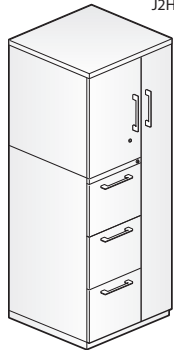

J2HM-6324 (Right)

Features

- Includes:
  - –Pedestal section with multiple box and file drawer configurations
  - –Valet with coat rod
  - –Upper Storage unit with one or more removable shelves
- Tower with box drawer(s) includes a single pencil tray.
- Storage unit in 56.5"(144mm) high tower with Box/File configuration includes two removable shelves. Unit with Box/Box/File or File/File includes one removable shelf.
- Storage unit in 63.5"(1613mm) and 64.5"(1638mm) high towers includes two removable shelves.
- Each box drawer includes one divider.
- Each file drawer includes one compressor.
- Drawer/door front options include painted, laminate, or wood.
- Laminate fronts can be specified with:
  - –Painted steel or laminate lockbar
  - –Painted steel, translucent, or laminate top
- Wood fronts can be specified with:
  - –Painted steel or wood lockbar
  - –Painted steel, translucent, or wood top
- Drawers have full extension steel ball-bearing slides.
- Interiors and accessories are black finish color.
- Optional drawer/door pulls include Ellipse, Radius, Taper, Crescent, Linear, Classic, and J-Pull.
  - –Ellipse pull available in non-Metallic trim colors only
  - –Radius pull available in Metallic trim colors only
  - –Taper and J-Pull pull trim color matches case trim color
  - –Crescent, Linear and Classic pulls are brushed nickel finish
  - –J-Pull available with touch latch doors only
- Standard door or touch latch door choice is determined by pull style code.
- Single lock secures all drawers. Separate lock secures storage unit and valet.
- Locks in tower are randomly keyed.
- Lock plugs are available in black or chrome.
- For lock options, refer to Lock Program section of the Accessories Price List.
- Glides provide 1.5"(38mm) adjustment range.

Specification Tips

- Optional white translucent top adds 2.75"(70mm) to overall height of unit.
- Additional shelves can be specified separately.

To Order, Specify:

Painted Steel Drawer/Door Fronts

1. Product number, including:
   - **SS** Painted steel fronts/painted steel lockbar

1 Front/Lockbar Option:

2 Standard Door Pull Styles

Ellipse (1)	Crescent (7)
Radius (2)	Linear (8)
Taper (3)	Classic (9)

2 Touch Latch Door Pull Styles

Ellipse (A)	Crescent (D)
Radius (B)	Linear (E)
Taper (C)	Classic (F)
J-Pull (J) (Steel Fronts)	J-Pull (K) (Laminate and Wood Fronts)

To Order, Specify (cont'd):

1. **2 Pull** (see side bar)
   - $42.62 upcharge list for touch latch door(s).

3 Top Option:

- **R** Regular top
- **T** Translucent top, add $789.06 list

1. Trim color for case and front.
2. Trim color for pull (Ellipse and Radius only).
   - –Ellipse (Non-Metallic trim colors only)
   - –Radius (Metallic trim colors only; upcharge for Metallic trim on pull is included in price.)
3. Trim color for lock plug.

Laminate Drawer/Door Fronts

1. Product number, including:

1 Front/Lockbar Option:

- **LL** Laminate fronts/painted steel lockbar
- **TT** Laminate fronts/laminate lockbar, add $63.93 list

1. **2 Pull** (see side bar)
   - $42.62 upcharge list for touch latch door(s).

3 Top Option: