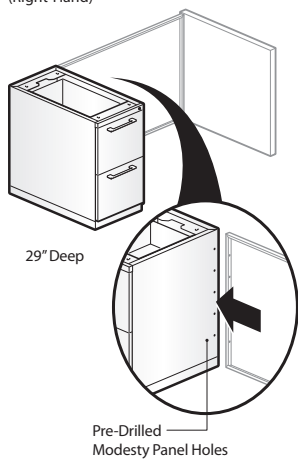

X Series Desk Pedestals

Features

- Includes steel pedestal and attachment hardware.
- Pedestal with pencil drawers and/or box drawers includes a single pencil tray.
- Box drawers include one divider in each drawer.
- File drawers include one compressor in each drawer.
- Drawer front options include steel, laminate, or wood.
- Laminate fronts can be specified with a painted steel or laminate lockbar.
- Wood fronts can be specified with a painted steel or wood lockbar.
- Optional drawer pulls include Ellipse, Radius, Taper, Crescent, Linear, Classic, and J-Pull.
  - –Ellipse pull available in non-metallic trim colors only
  - –Radius pull available in metallic trim colors only
  - –Taper, and J-Pull pull trim color matches case trim color
  - –Crescent, Linear and Classic pulls are brushed nickel finish
- Drawers have full extension steel ball-bearing slides.
- Drawer interiors and accessories are black finish color.
- Single lock secures all drawers.
- Lock plug is available in black or chrome.
- For lock options, refer to Lock Program section of the Accessories Price List.
- Glides provide 1”(25mm) adjustment range.

Specification Tips

- For use with X Series Casegoods only.
- Desk pedestals are pre-drilled when specified to accept a casegood modesty panel; holes are located on the left side of a right-hand pedestal, and on the right side of a left-hand pedestal.
- Pedestal orientation can be field-changed from left to right or right to left. Order hole plugs (qty. 8) from eParts to cover exposed mounting holes.
- When specifying pedestals for standard rectangular or standard bow top desks, nominal depth of pedestal must match nominal depth of desk top. When specifying pedestals for executive rectangular or executive bow top desks, nominal depth of pedestal must be 6”(152mm) less than nominal depth of desk top. See table.

Desk/Pedestal Nominal Depths Standard Rectangular and Standard Bow Top Desks

Desk Depth	Pedestal Depth
24”(610mm)	24”(610mm)
30”(762mm)	30”(762mm)

Executive Rectangular and Executive Bow Top Desks

Desk Depth	Pedestal Depth
30”(762mm)	24”(610mm)
36”(914mm)	30”(762mm)

To Order, Specify:

Painted Steel Drawer Fronts

1) Product number, including:
  - ① **Front/Lockbar Option:**
    - **S** Painted steel fronts/painted steel lockbar
  - ② **Pull** (see side bar):
  - ③ **Orientation:**
    - **L** Left-hand
    - **R** Right-hand
  - ④ **Casegood Modesty Panel Height:**
    - **N** No Modesty Panel (double pedestal desk only)
    - **B** 1/3 Height
    - **D** 3/4 Height
    - **F** Full Height

2) Trim color for drawer fronts and case.

To Order, Specify (cont'd):

3) Trim color for pull (Ellipse and Radius only).
  - –Ellipse (Non-metallic trim colors only)
  - –Radius (Metallic trim colors only; Metallic trim on pull is included in price.)
4) Trim color for lock plug.

Laminate Drawer Fronts

1) Product number, including:

① Front/Lockbar Option:

- **L** Laminate fronts/painted steel lockbar
- **T** Laminate fronts/laminate lockbar, add $69.25 list

② Pull (see side bar):

③ Orientation:

- **L** Left-hand
- **R** Right-hand

④ Casegood Modesty Panel Height: