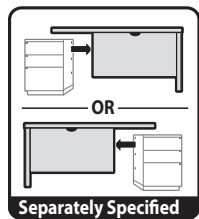

JDSL-JAFSDS
(Left-Hand)

To Order, Specify:

1) Product number, including:

1 Orientation:

- **AF** Left-hand
- **FA** Right-hand

2 Modesty Panel Height:

- **B** 1/3 Height
- **D** 3/4 Height, add **$101.34** list
- **F** Full Height, add **$202.67** list

3 Modesty Panel Cable Management:

- **N** No Scallop
- **S** Scallop

2) Laminate color for top.
3) Edge trim color for top.
4) Trim color for end panel.
5) Trim color for modesty panel.

*Note: Desk pedestal must be specified separately.