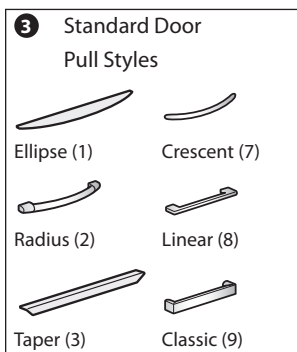

X Series Lockers

Double Locker

Features

- Includes:
  - –Two 12”(305mm) wide compartments separated by a divider panel, with individual doors
  - –Ventilated back panel
- Each compartment Includes:
  - –Upper shelf
  - –Coat rod and coat hook in 23.625”(651mm) deep locker
  - –One coat hook in 18.75”(476mm) deep locker
- Doors can be left-, right-, center-, or outside-hinged.
- Lockers up to 40.5”(1029mm) tall have shelves that adjust in 2”(51mm) increments.
- Lockers 48.5”(1232mm) and taller have non-adjustable shelves located 6”(152mm) below top.
- Door front options include painted, laminate, or wood.
- Laminate fronts can be specified with painted steel or laminate top.
- Wood fronts can be specified with painted steel or wood top.
- Optional door pulls include Ellipse, Radius, Taper, Crescent, Linear, Classic, and No Pull (touch latch).
  - –Ellipse pull available in non-Metallic trim colors only
  - –Radius pull available in Metallic trim colors only
  - –Taper pull trim color matches case color
  - –Crescent, Linear and Classic pulls are brushed nickel finish
- Shelves and interior match case color.
- Each door locks separately and is randomly keyed.
- Lock plugs are available in black or chrome.
- For lock options, refer to Lock Program section of the Accessories Price List.
- Glides provide 1.5”(38mm) adjustment range.

Specification Tips