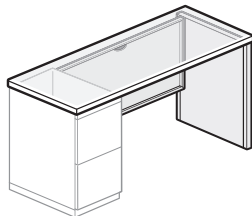

Height	Depth	Width	Number	End Panel - Steel Trim A		End Panel - Steel Trim B		
				Modesty - Steel Trim A	Trim B	Modesty - Steel Trim A	Trim B	
Top — Wood Group A								
29"(737mm)	24"(610mm)	48"(1219mm)	JDSW-2448-K	S	$2189.15	$2227.56	$2256.10	$2294.51
		54"(1372mm)	JDSW-2454-K	S	2275.25	2321.34	2342.20	2388.29
		60"(1524mm)	JDSW-2460-K	S	2361.35	2415.12	2428.30	2482.07
		66"(1676mm)	JDSW-2466-K	S	2447.45	2508.90	2514.40	2575.85
		72"(1829mm)	JDSW-2472-K	S	2533.55	2602.68	2600.50	2669.63
		78"(1981mm)	JDSW-2478-K	S	2619.65	2696.46	2686.60	2763.41
		84"(2134mm)	JDSW-2484-K	S	2705.75	2790.24	2772.70	2857.19
29"(737mm)	30"(762mm)	48"(1219mm)	JDSW-3048-K	S	$2282.75	$2321.16	$2365.06	$2403.47
		54"(1372mm)	JDSW-3054-K	S	2368.85	2414.94	2451.16	2497.25
		60"(1524mm)	JDSW-3060-K	S	2454.95	2508.72	2537.26	2591.03
		66"(1676mm)	JDSW-3066-K	S	2541.05	2602.50	2623.36	2684.81
		72"(1829mm)	JDSW-3072-K	S	2627.15	2696.28	2709.46	2778.59
		78"(1981mm)	JDSW-3078-K	S	2713.25	2790.06	2795.56	2872.37
		84"(2134mm)	JDSW-3084-K	S	2799.35	2883.84	2881.66	2966.15
Top — Wood Group B								
29"(737mm)	24"(610mm)	48"(1219mm)	JDSW-2448-K	S	2303.67	$2342.08	$2370.62	$2409.03
		54"(1372mm)	JDSW-2454-K	S	2397.93	2444.02	2464.88	2510.97
		60"(1524mm)	JDSW-2460-K	S	2492.19	2545.96	2559.14	2612.91
		66"(1676mm)	JDSW-2466-K	S	2586.45	2647.90	2653.40	2714.85
		72"(1829mm)	JDSW-2472-K	S	2680.71	2749.84	2747.66	2816.79
		78"(1981mm)	JDSW-2478-K	S	2774.97	2851.78	2841.92	2918.73
		84"(2134mm)	JDSW-2484-K	S	2869.23	2953.72	2936.18	3020.67
29"(737mm)	30"(762mm)	48"(1219mm)	JDSW-3048-K	S	$2402.19	$2440.60	$2484.50	$2522.91
		54"(1372mm)	JDSW-3054-K	S	2496.45	2542.54	2578.76	2624.85
		60"(1524mm)	JDSW-3060-K	S	2590.71	2644.48	2673.02	2726.79
		66"(1676mm)	JDSW-3066-K	S	2684.97	2746.42	2767.28	2828.73
		72"(1829mm)	JDSW-3072-K	S	2779.23	2848.36	2861.54	2930.67
		78"(1981mm)	JDSW-3078-K	S	2873.49	2950.30	2955.80	3032.61
		84"(2134mm)	JDSW-3084-K	S	2967.75	3052.24	3050.06	3134.55

JDSW-KAFSDS (Left-Hand)

Features

- Includes wood top, steel end panel, steel modesty panel, and assembly hardware (pedestal not included).
- Wood veneer top has 3mm edgeband on user and guest edge, and 1mm edgeband on sides.
- Modesty panel is available with or without scallop wireway for cable management; scallop is centered at top of modesty panel.
- Desk orientation can be field-changed from left to right or right to left. Order hole plugs (qty. 8) from eParts to cover exposed mounting holes.
- Glides provide 1"(25mm) adjustment range.
- Field assembled.

Specification Tip

- One X Series desk pedestal must be specified separately; nominal depth of desk pedestal must match nominal depth of desk top.

To Order, Specify:

1) Product number, including:

1 Orientation:

- **AF** Left-hand
- **FA** Right-hand

2 Modesty Panel Height:

- **B** 1/3 Height
- **D** 3/4 Height, add **$101.34** list
- **F** Full Height, add **$202.67** list

3 Modesty Panel Cable Management:

- **N** No Scallop
- **S** Scallop

2) Wood finish color for top.
3) Trim color for end panel.
4) Trim color for modesty panel.

***Note:** Desk pedestal must be specified separately.