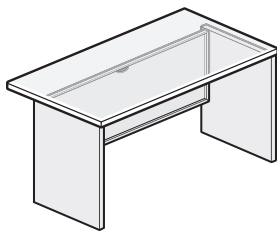

Height	Depth	Width	Number	End Panel - Laminate A		End Panel - Laminate B	
				Modesty - Steel Trim A	Modesty - Steel Trim B	Modesty - Steel Trim A	Modesty - Steel Trim B
Top — Laminate A							
29"(737mm)	30"(762mm)	30"(762mm)	JDXL-3030-JFFL	$1879.07	$1894.44	$1960.15	$1975.52
		36"(914mm)	JDXL-3036-JFFL	1965.17	1988.22	2046.25	2069.30
		42"(1067mm)	JDXL-3042-JFFL	2051.27	2082.00	2132.35	2163.08
		48"(1219mm)	JDXL-3048-JFFL	2137.37	2175.78	2218.45	2256.86
		54"(1372mm)	JDXL-3054-JFFL	2223.47	2269.56	2304.55	2350.64
		60"(1524mm)	JDXL-3060-JFFL	2309.57	2363.34	2390.65	2444.42
		66"(1676mm)	JDXL-3066-JFFL	2395.67	2457.12	2476.75	2538.20
		72"(1829mm)	JDXL-3072-JFFL	2481.77	2550.90	2562.85	2631.98
29"(737mm)	36"(914mm)	30"(762mm)	JDXL-3630-JFFL	$1963.07	$1978.44	$2046.91	$2062.28
		36"(914mm)	JDXL-3636-JFFL	2049.17	2072.22	2133.01	2156.06
		42"(1067mm)	JDXL-3642-JFFL	2135.27	2166.00	2219.11	2249.84
		48"(1219mm)	JDXL-3648-JFFL	2221.37	2259.78	2305.21	2343.62
		54"(1372mm)	JDXL-3654-JFFL	2307.47	2353.56	2391.31	2437.40
		60"(1524mm)	JDXL-3660-JFFL	2393.57	2447.34	2477.41	2531.18
		66"(1676mm)	JDXL-3666-JFFL	2479.67	2541.12	2563.51	2624.96
		72"(1829mm)	JDXL-3672-JFFL	2565.77	2634.90	2649.61	2718.74
Top — Laminate B							
29"(737mm)	30"(762mm)	30"(762mm)	JDXL-3030-JFFL	$1940.01	$1955.38	$2021.09	$2036.46
		36"(914mm)	JDXL-3036-JFFL	2033.01	2056.06	2114.09	2137.14
		42"(1067mm)	JDXL-3042-JFFL	2126.01	2156.74	2207.09	2237.82
		48"(1219mm)	JDXL-3048-JFFL	2219.01	2257.42	2300.09	2338.50
		54"(1372mm)	JDXL-3054-JFFL	2312.01	2358.10	2393.09	2439.18
		60"(1524mm)	JDXL-3060-JFFL	2405.01	2458.78	2486.09	2539.86
		66"(1676mm)	JDXL-3066-JFFL	2498.01	2559.46	2579.09	2640.54
		72"(1829mm)	JDXL-3072-JFFL	2591.01	2660.14	2672.09	2741.22
29"(737mm)	36"(914mm)	30"(762mm)	JDXL-3630-JFFL	$2027.85	$2043.22	$2111.69	$2127.06
		36"(914mm)	JDXL-3636-JFFL	2120.85	2143.90	2204.69	2227.74
		42"(1067mm)	JDXL-3642-JFFL	2213.85	2244.58	2297.69	2328.42
		48"(1219mm)	JDXL-3648-JFFL	2306.85	2345.26	2390.69	2429.10
		54"(1372mm)	JDXL-3654-JFFL	2399.85	2445.94	2483.69	2529.78
		60"(1524mm)	JDXL-3660-JFFL	2492.85	2546.62	2576.69	2630.46
		66"(1676mm)	JDXL-3666-JFFL	2585.85	2647.30	2669.69	2731.14
		72"(1829mm)	JDXL-3672-JFFL	2678.85	2747.98	2762.69	2831.82

JDXL-JFFLDS

Features

- Includes laminate top, laminate end panels, steel modesty panel, and assembly hardware.
- High-pressure laminate top has 3mm edgeband on user and guest edge, and 1mm edgeband on sides.
- Edge on guest side extends 6"(152mm) beyond end panels along the entire width of the desk.
- Modesty panel is available with or without scallop wireway for cable management; scallop is centered at top of modesty panel.
- Glides provide 1.5"(38mm) adjustment range.
- Field assembled.

Specification Tip

- When placing a mobile, attached, or suspended pedestal inside the desk shell, pedestal depth must be at least 12"(305mm) less than nominal depth of top. See table.

Desk/Pedestal Nominal Depths

Desk Depth	Pedestal Depth
30"(762mm)	18"(457mm)
36"(914mm)	24"(610mm)

To Order, Specify:

1. Product number, including:

1 Modesty Panel Height:

- **B** 1/3 Height
- **D** 3/4 Height, add **$101.34** list
- **F** Full Height, add **$202.67** list

2 Modesty Panel Cable Management:

- **N** No Scallop
- **S** Scallop

1. Laminate color for top.
2. Edge trim color for top.
3. Laminate color for end panels.
4. Edge trim color for end panels.
5. Trim color for modesty panel.