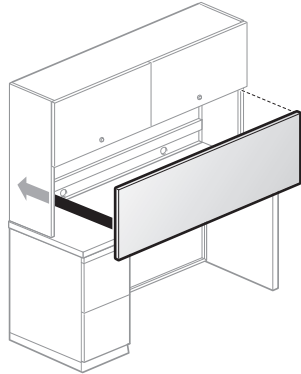

X Series Vertical Storage Units

Vertical Storage Unit Tackboard

Height	Width	Number	Fabric Grade				
			A	B	C	D	E
Tackboard — For VSUs with Steel End Panels							
17.25"(438mm)	48"(1219mm)	JTVS-1848	$393.42	$443.21	$499.23	$559.08	$618.75
	60"(1524mm)	JTVS-1860	422.90	477.17	538.13	603.40	668.41
	66"(1676mm)	JTVS-1866	437.64	494.15	557.58	625.56	693.24
	72"(1829mm)	JTVS-1872	452.38	511.13	577.03	647.72	718.07
Tackboard — For VSUs with Laminate or Veneer End Panels							
17.25"(438mm)	48"(1219mm)	JTVL-1848	$393.42	$443.21	$499.23	$559.08	$618.75
	60"(1524mm)	JTVL-1860	422.90	477.17	538.13	603.40	668.41
	66"(1676mm)	JTVL-1866	437.64	494.15	557.58	625.56	693.24
	72"(1829mm)	JTVL-1872	452.38	511.13	577.03	647.72	718.07

JTVS

Features

- Includes fabric-covered tackboard and mounting hardware.
- Attaches to the lower section of a vertical storage unit back panel.

To Order, Specify:

1) Product number.
2) Fabric code.

Specification Tips

- All Vertical Storage Units (VSU) require separately specified tackboards.
- Specify tackboard per type of VSU end panels - options include:
  - –Tackboard for use with steel VSU end panels, only.
  - –Tackboard for use with laminate or wood VSU end panels.
- Tackboards 66"(1676mm) or 72"(1829mm) wide are comprised of 2 equal-width fabric sections.
- Tackboard widths are nominal; catalog number reflects the vertical storage unit width.