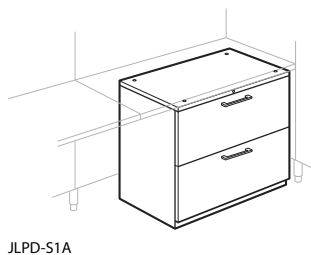

Actual Depth	Actual Width	Pull	Number ① ②	Painted Trim		Laminate A Trim		Laminate B Trim		Wood Group A Trim		Wood Group B Trim	
				Trim A	Trim B	Trim A	Trim B	Trim A	Trim B	Trim A	Trim B	Trim A	Trim B
2H, 27.5" (699mm)													
18.75" (476mm)	29.885" (759mm)	1	JLPD-0230-1A	$1364.04	$1500.78	$1529.61	$1630.37	$1708.38	$1809.14	$1682.55	$1783.31	$1745.57	$1846.33
		J	JLPD-0230-JA	1364.04	1500.78	N/A	N/A	N/A	N/A	N/A	N/A	N/A	N/A
		2,3	JLPD-0230-A	1454.04	1590.78	1619.61	1720.37	1798.38	1899.14	1772.55	1873.31	1835.57	1936.33
		7,8,9	JLPD-0230-A	1472.02	1608.76	1637.59	1738.35	1816.36	1917.12	1790.53	1891.29	1853.55	1954.31
		K	JLPD-0230-KA	N/A	N/A	1871.49	1972.25	2050.26	2151.02	2024.43	2125.19	2087.45	2188.21
18.75" (476mm)	35.885" (911mm)	1	JLPD-0236-1A	$1594.37	$1749.11	$1792.34	$1903.89	$1973.69	$2085.24	$1975.90	$2087.45	$2047.88	$2159.43
		J	JLPD-0236-JA	1594.37	1749.11	N/A	N/A	N/A	N/A	N/A	N/A	N/A	N/A
		2,3	JLPD-0236-A	1684.37	1839.11	1882.34	1993.89	2063.69	2175.24	2065.90	2177.45	2137.88	2249.43
		7,8,9	JLPD-0236-A	1702.35	1857.09	1900.32	2011.87	2081.67	2193.22	2083.88	2195.43	2155.86	2267.41
		K	JLPD-0236-KA	N/A	N/A	2134.22	2245.77	2315.57	2427.12	2317.78	2429.33	2389.76	2501.31
18.75" (476mm)	41.885" (1064mm)	1	JLPD-0242-1A	$1824.70	$1997.44	$2055.07	$2177.41	$2239.00	$2361.34	$2269.25	$2391.59	$2350.19	$2472.53
		J	JLPD-0242-JA	1824.70	1997.44	N/A	N/A	N/A	N/A	N/A	N/A	N/A	N/A
		2,3	JLPD-0242-A	1914.70	2087.44	2145.07	2267.41	2329.00	2451.34	2359.25	2481.59	2440.19	2562.53
		7,8,9	JLPD-0242-A	1932.68	2105.42	2163.05	2285.39	2346.98	2469.32	2377.23	2499.57	2458.17	2580.51
		K	JLPD-0242-KA	N/A	N/A	2396.95	2519.29	2580.88	2703.22	2611.13	2733.47	2692.07	2814.41

JLPD-S1A

② Pull Styles

Ellipse (1)   Crescent (7)
Radius (2)   Linear (8)
Taper (3)   Classic (9)
J-Pull (J) (Steel Fronts)   J-Pull (K) (Laminate and Wood Fronts)

Features

- Includes attachment hardware.
- Each 12" (305mm)-high drawer includes side-to-side hanging bars that accommodate letter, legal, EDP, international A4, and foolscap suspended file folders.
- Drawer front options include painted, laminate, or wood.
- Laminate fronts can be specified with a painted steel or laminate lockbar.
- Wood fronts can be specified with a painted steel or wood lockbar.
- Optional drawer pulls include Ellipse, Radius, Taper, Crescent, Linear, Classic and J-Pull.
  - Ellipse pull available in non-metallic trim colors only
  - Radius pull available in metallic trim colors only
  - Taper and J-Pull trim color matches case trim color
  - Crescent, Linear and Classic pulls are brushed nickel finish
- Drawers have full extension steel ball-bearing slides.
- Drawer interiors and accessories are black finish color.
- Single lock secures all drawers.
- Lock plug is available in black or chrome.
- For lock options, refer to Lock Program section of the Accessories Price List.
- Glides provide 1.5" (38mm) adjustment range.

Specification Tips

- Must be attached under a worksurface 20" (508mm) deep or deeper.
- When using lateral file to support one end of a worksurface in a panel system application, secure the worksurface to the panel using a corner bracket or cantilever; specified separately.
- When attaching a panel-hung worksurface up to 2" (51mm) higher than standard mounting height, use a worksurface height adjustment kit, specified separately.
- Additional accessories are available and can be specified separately.

To Order, Specify:

Painted Steel Drawer Fronts

1) Product number, including:
  - **① Front/Lockbar Option:**
    - **S** Painted steel fronts/painted steel lockbar
  - **② Pull** (see side bar)
2) Trim color for drawer fronts and case.

To Order, Specify (cont'd):

3) Trim color for pull (Ellipse and Radius only).
  - Ellipse (Non-Metallic trim colors only)
  - Radius (Metallic trim colors only; upcharge for Metallic trim on pull is included in price.)
4) Trim color for lock plug.

Laminate Drawer Fronts

1) Product number, including:
  - **① Front/Lockbar Option:**
    - **L** Laminate fronts/painted steel lockbar
    - **T** Laminate fronts/laminate lockbar, add **$53.99** list
  - **② Pull** (see side bar)
2) Trim color for case.
3) Trim color for pull (Ellipse and Radius only).
  - Ellipse (Non-Metallic trim colors only)
  - Radius (Metallic trim colors only; upcharge for Metallic trim on pull is included in price.)

Wood Drawer Fronts