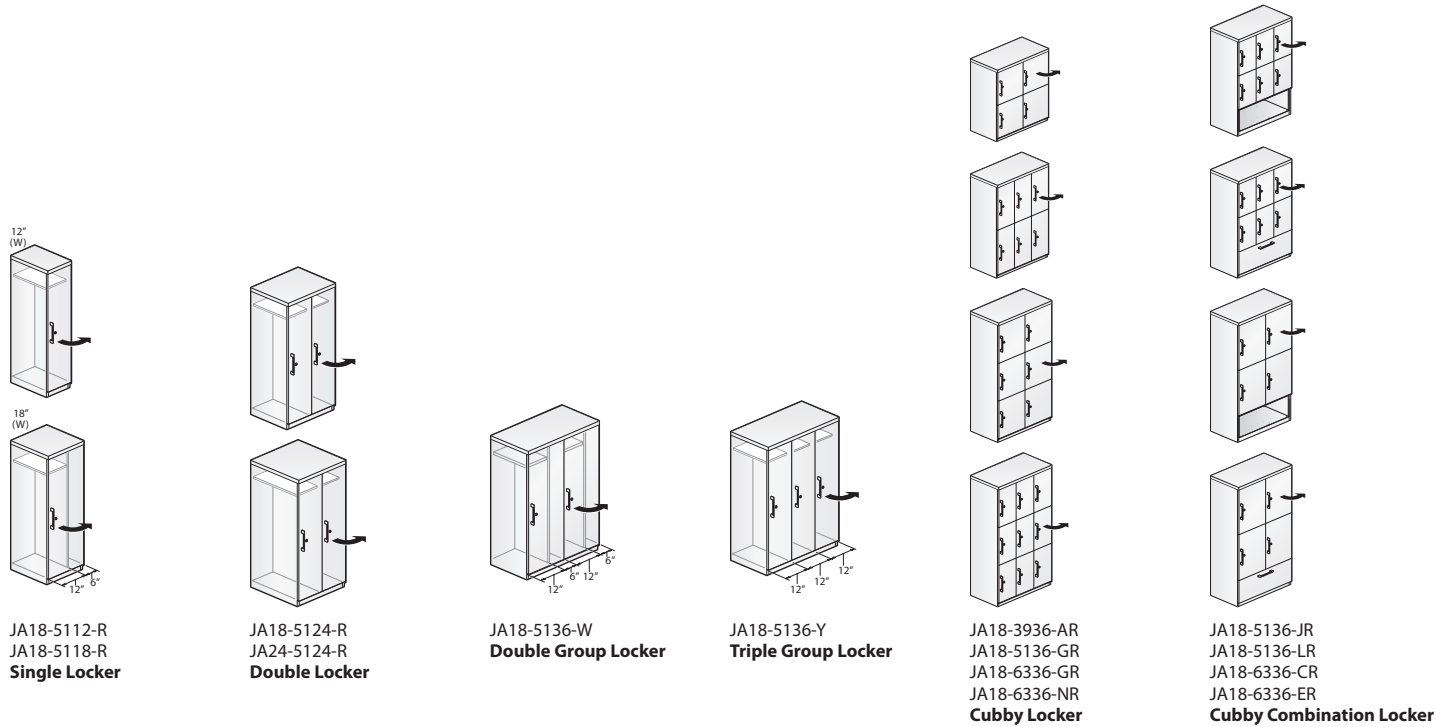

Statement of Line

X Series Lockers — pages 253-269