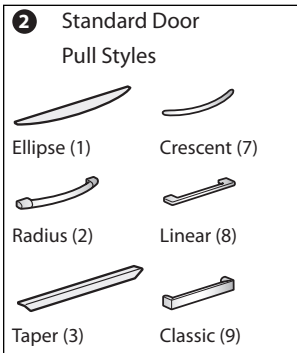

Features

- Includes one shelf that adjusts in 6"(152mm) increments.
- Hinged doors feature full access hinges.
- Door front options include painted, laminate, or wood.
- Laminate fronts can be specified with a painted steel or laminate lockbar.
- Wood fronts can be specified with a painted steel or wood lockbar.
- Optional door pulls include Ellipse, Radius, Taper, Crescent, Linear, Classic and J-Pull.
  - –Ellipse pull available in non-metallic trim colors only
  - –Radius pull available in metallic trim colors only
  - –Taper and J-Pull trim color matches case trim color
  - –Crescent, Linear and Classic pulls are brushed nickel finish
  - –J-Pull available with touch latch doors only
- Standard door or touch latch door choice is determined by pull style code.
- Touch latch doors have touch latch mechanism on the right door, controlling access to both sides.
- Cabinet interior and shelf match case color.
- Lock is centered on front edge of cabinet top.
- Lock plug is available in black or chrome.
- For lock options, refer to Lock Program section of the Accessories Price List.
- Glides provide 1.5"(38mm) adjustment range.

Specification Tips

- Accommodates one row of standard-height binders.
- Additional accessories are available and can be specified separately.
- A shelf insert liner is available in eParts that provides shelf adjustment flexibility to 2.5"(64mm) part#: 8514-1825.

To Order, Specify:

Painted Steel Door Fronts

1) Product number, including:

① Front/Lockbar Option:

- **S** Painted steel fronts/painted steel lockbar

② Pull (see side bar)

2) Trim color for door fronts and case.
3) Trim color for pull (Ellipse and Radius only).
  - –Ellipse (Non-Metallic trim colors only)
  - –Radius (Metallic trim colors only; upcharge for Metallic trim on pull is included in price.)
4) Trim color for lock plug.

To Order, Specify (cont'd):

Laminate Door Fronts

1) Product number, including:

① Front/Lockbar Option:

- **L** Laminate fronts/painted steel lockbar
- **T** Laminate fronts/laminate lockbar, add $57.19 list

② Pull (see side bar)

2) Trim color for case.
3) Trim color for pull (Ellipse and Radius only).
  - –Ellipse (Non-Metallic trim colors only)
  - –Radius (Metallic trim colors only; upcharge for Metallic trim on pull is included in price.)
4) Laminate color for door fronts.
5) Edge trim color for door fronts.
6) Trim color for lock plug.

Wood Door Fronts

1) Product number, including:

① Front/Lockbar Option:

- **W** Wood fronts/painted steel lockbar
- **R** Wood fronts/wood lockbar, add $110.51 list

② Pull (see side bar)

2) Trim color for case.
3) Trim color for pull (Ellipse and Radius only).
  - –Ellipse (Non-Metallic trim colors only)
  - –Radius (Metallic trim colors only; upcharge for Metallic trim on pull is included in price.)
4) Wood finish for door fronts.
5) Trim color for lock plug.