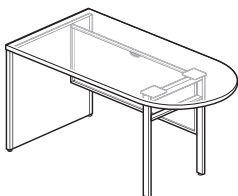

JDDW-KBRWDS
(Right-Hand, with Guest Modesty Panel)

Features

- Includes wood top, wood end panel, steel double support leg, and hardware for assembly and attachment to adjoining casegood.
- Available with or without guest modesty panel.
- Wood veneer top has 3mm edgeband on the perimeter and 1mm edgeband on the back.
- Guest modesty panel is available with or without scallop wireway for cable management; scallop is centered at top of modesty panel.
- Glides provide 1"(25mm) adjustment range.
- Field assembled.

Specification Tips

- Not for use as a stand-alone casegood. Must be attached to a return or bridge.
- D-top is non-handed without the guest modesty panel; guest modesty panel requires left or right hand product specification.
- A separately specified Worksurface Reinforcement Channel provides worksurface reinforcement to minimize deflection. Recommended for heavily loaded worksurface applications.

To Order, Specify:

1. Product number, including:

1 Orientation:

- **F** Non-handed, no guest modesty panel
- **L** Left-hand, with guest modesty panel
- **R** Right-hand, with guest modesty panel

2 Modesty Panel Height:

- **N** No Guest Modesty Panel (Non-handed only)
- **B** 1/3 Height, add **$90.33** list
- **D** 3/4 Height, add **$180.68** list
- **F** Full Height, add **$271.03** list

3 Modesty Panel Cable Management:

- **N** No Scallop
- **S** Scallop

1. Wood finish color for top.
2. Wood finish color for end panel.
3. Trim color for double support leg and guest modesty panel (if specified).