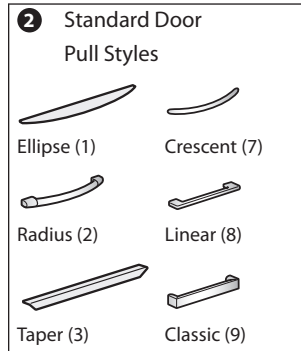

To Order, Specify (cont'd):

Laminate Drawer/Door Fronts

1) Product number, including:

1 Front/Lockbar Option:

LL Laminate fronts/painted steel lockbar

TT Laminate fronts/laminate lockbar, add **$63.93** list

2 Pull (see side bar)

$42.62 upcharge list for touch latch door(s).

3 Top Option:

R Regular top

T Translucent top, add **$789.06** list

L Laminate top, add **$191.85** list

2) Trim color for case.

3) Trim color for pull (Ellipse and Radius only).
  - –Ellipse (Non-Metallic trim colors only)
  - –Radius (Metallic trim colors only; upcharge for Metallic trim on pull is included in price.)

4) Laminate color for drawer/door fronts (and top, if laminate top is specified).

5) Edge trim color for drawer/door fronts (and top, if laminate top is specified).

6) Trim color for lock plug.

Wood Drawer/Door Fronts

1) Product number, including:

1 Front/Lockbar Option:

WW Wood fronts/painted steel lockbar

RR Wood fronts/wood lockbar, add **$123.01** list

2 Pull (see side bar)

$42.62 upcharge list for touch latch door(s).

3 Top Option:

R Regular top

T Translucent top, add **$789.06** list

W Wood top, add **$368.97** list

2) Trim color for case.

3) Trim color for pull (Ellipse and Radius only).
  - –Ellipse (Non-Metallic trim colors only)
  - –Radius (Metallic trim colors only; upcharge for Metallic trim on pull is included in price.)

4) Wood finish for drawer/door fronts (and top, if wood top is specified).

5) Trim color for lock plug.