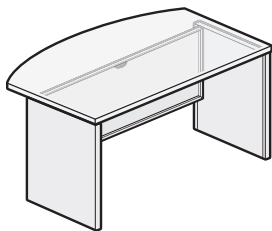

Height	Depth	Width	Number	① ②	End Panel - Steel Trim A		End Panel - Steel Trim B	
					Modesty - Steel Trim A	Trim B	Modesty - Steel Trim A	Trim B
Top — Wood Group A								
29"(737mm)	30"(762mm)	30"(762mm)	JDHW-3030-KFFS	■ ■	$2859.69	$2875.06	$3024.31	$3039.68
		36"(914mm)	JDHW-3036-KFFS	■ ■	2945.79	2968.84	3110.41	3133.46
		42"(1067mm)	JDHW-3042-KFFS	■ ■	3031.89	3062.62	3196.51	3227.24
		48"(1219mm)	JDHW-3048-KFFS	■ ■	3117.99	3156.40	3282.61	3321.02
		54"(1372mm)	JDHW-3054-KFFS	■ ■	3204.09	3250.18	3368.71	3414.80
		60"(1524mm)	JDHW-3060-KFFS	■ ■	3290.19	3343.96	3454.81	3508.58
		66"(1676mm)	JDHW-3066-KFFS	■ ■	3376.29	3437.74	3540.91	3602.36
		72"(1829mm)	JDHW-3072-KFFS	■ ■	3462.39	3531.52	3627.01	3696.14
29"(737mm)	36"(914mm)	30"(762mm)	JDHW-3630-KFFS	■ ■	$2970.39	$2985.76	$3165.73	$3181.10
		36"(914mm)	JDHW-3636-KFFS	■ ■	3056.49	3079.54	3251.83	3274.88
		42"(1067mm)	JDHW-3642-KFFS	■ ■	3142.59	3173.32	3337.93	3368.66
		48"(1219mm)	JDHW-3648-KFFS	■ ■	3228.69	3267.10	3424.03	3462.44
		54"(1372mm)	JDHW-3654-KFFS	■ ■	3314.79	3360.88	3510.13	3556.22
		60"(1524mm)	JDHW-3660-KFFS	■ ■	3400.89	3454.66	3596.23	3650.00
		66"(1676mm)	JDHW-3666-KFFS	■ ■	3486.99	3548.44	3682.33	3743.78
		72"(1829mm)	JDHW-3672-KFFS	■ ■	3573.09	3642.22	3768.43	3837.56
Top — Wood Group B								
29"(737mm)	30"(762mm)	30"(762mm)	JDHW-3030-KFFS	■ ■	$2983.55	$2998.92	$3148.17	$3163.54
		36"(914mm)	JDHW-3036-KFFS	■ ■	3077.81	3100.86	3242.43	3265.48
		42"(1067mm)	JDHW-3042-KFFS	■ ■	3172.07	3202.80	3336.69	3367.42
		48"(1219mm)	JDHW-3048-KFFS	■ ■	3266.33	3304.74	3430.95	3469.36
		54"(1372mm)	JDHW-3054-KFFS	■ ■	3360.59	3406.68	3525.21	3571.30
		60"(1524mm)	JDHW-3060-KFFS	■ ■	3454.85	3508.62	3619.47	3673.24
		66"(1676mm)	JDHW-3066-KFFS	■ ■	3549.11	3610.56	3713.73	3775.18
		72"(1829mm)	JDHW-3072-KFFS	■ ■	3643.37	3712.50	3807.99	3877.12
29"(737mm)	36"(914mm)	30"(762mm)	JDHW-3630-KFFS	■ ■	$3099.17	$3114.54	$3294.51	$3309.88
		36"(914mm)	JDHW-3636-KFFS	■ ■	3193.43	3216.48	3388.77	3411.82
		42"(1067mm)	JDHW-3642-KFFS	■ ■	3287.69	3318.42	3483.03	3513.76
		48"(1219mm)	JDHW-3648-KFFS	■ ■	3381.95	3420.36	3577.29	3615.70
		54"(1372mm)	JDHW-3654-KFFS	■ ■	3476.21	3522.30	3671.55	3717.64
		60"(1524mm)	JDHW-3660-KFFS	■ ■	3570.47	3624.24	3765.81	3819.58
		66"(1676mm)	JDHW-3666-KFFS	■ ■	3664.73	3726.18	3860.07	3921.52
		72"(1829mm)	JDHW-3672-KFFS	■ ■	3758.99	3828.12	3954.33	4023.46

JDHW-KFFSDS

Features

- Includes wood top, steel end panels, steel modesty panel, and assembly hardware.
- Wood veneer top has 3mm edgeband on user and guest edge, and 1mm edgeband on sides.
- Bow edge on guest side extends 10"(254mm) beyond end panels at the center of the desk (4"(102mm) of extension + 6"(152mm) of bow).
- Modesty panel is available with or without scallop wireway for cable management; scallop is centered at top of modesty panel.
- Glides provide 1.5"(38mm) adjustment range.
- Field assembled.

Specification Tip

- When placing a mobile, attached, or suspended pedestal inside the desk shell, pedestal depth must be at least 12"(305mm) less than nominal depth of top. See table.

Desk/Pedestal Nominal Depths

Desk Depth	Pedestal Depth
30"(762mm)	18"(457mm)
36"(914mm)	24"(610mm)

To Order, Specify:

1) Product number, including:

① Modesty Panel Height:

- **B** 1/3 Height
- **D** 3/4 Height, add **$101.34** list
- **F** Full Height, add **$202.67** list

② Modesty Panel Cable Management:

- **N** No Scallop
- **S** Scallop

2) Wood finish color for top.
3) Trim color for end panels.
4) Trim color for modesty panel.