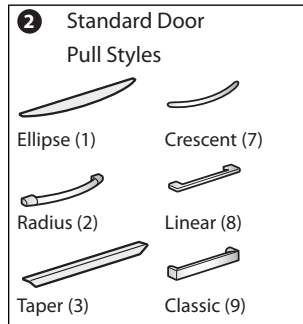

Features

- Includes:
  - -36"(914mm)-high storage unit with two shelves that adjusts in 6"(152mm) increments
  - -Two 12"(305mm)-high lateral file drawers
- Lateral file drawers include side-to-side hanging bars that accommodate letter, legal, EDP, international A4, and foolscap suspended file folders.
- Drawer/door front options include painted, laminate, or wood.
- Laminate fronts can be specified with a painted steel or laminate lockbar.
- Wood fronts can be specified with a painted steel or wood lockbar.
- Optional drawer/door pulls include Ellipse, Radius, Taper, Crescent, Linear, Classic and J-Pull.
  - -Ellipse pull available in non-metallic trim colors only
  - -Radius pull available in metallic trim colors only
  - -Taper and J-Pull trim color matches case trim color
  - -Crescent, Linear and Classic pulls are brushed nickel finish
  - -J-Pull available with touch latch doors only
- Standard door or touch latch door choice is determined by pull style code.
- Touch latch doors have touch latch mechanism on the right door, controlling access to both sides.
- Drawers have full extension steel ball-bearing slides.
- Drawer interior and accessories are black finish color. Storage unit interior and shelf match case color.
- Lock centered on front edge of unit top secures all drawers. Storage unit locks separately.
- All locks have the same key number.
- Lock plugs are available in black or chrome.
- For lock options, refer to Lock Program section of the Accessories Price List.
- Glides provide 1.5"(38mm) adjustment range.

Specification Tips

- Storage unit accommodates two rows of standard-height binders.
- A separately specified counterweight is recommended when unit is not ganged to another file or anchored to a fixed object.
- Additional accessories are available and can be specified separately.

To Order, Specify:

Painted Steel Drawer/Door Fronts

1. Product number, including:
   - **① Front/Lockbar Option:**
     - **SS** Painted steel fronts/painted steel lockbar
   - **② Pull** (see side bar)
     - $46.77 upcharge list for touch latch door(s).
2. Trim color for drawer/door fronts and case.

To Order, Specify (cont'd):

1. Trim color for pull (Ellipse and Radius only).
   - -Ellipse (Non-Metallic trim colors only)
   - -Radius (Metallic trim colors only; upcharge for Metallic trim on pull is included in price.)
2. Trim color for lock plug.

Laminate Drawer/Door Fronts

1. Product number, including:
   - **① Front/Lockbar Option:**
     - **LL** Laminate fronts/painted steel lockbar
     - **TT** Laminate fronts/laminate lockbar, add $53.99 list
   - **② Pull** (see side bar)
     - $46.77 upcharge list for touch latch door(s).
2. Trim color for case.
3. Trim color for pull (Ellipse and Radius only).
   - -Ellipse (Non-Metallic trim colors only)
   - -Radius (Metallic trim colors only; upcharge for Metallic trim on pull is included in price.)
4. Laminate color for drawer/door fronts.
5. Edge trim color for drawer/door fronts.
6. Trim color for lock plug.

Wood Drawer/Door Fronts