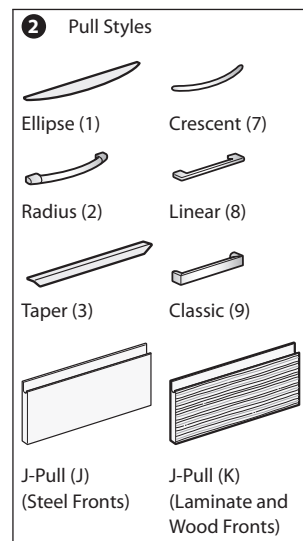

Specification Tips

- For a mobile pedestal with a cushion top, specify **C** in the third option.

Example: JPMA-24-51**C**.

A pedestal with this option will not include a top, allowing a cushion top to be field installed. Specify cushion top separately.

- Mobile file/file pedestal with a cushion top will not fit under a work surface.
- Additional accessories are available and can be specified separately.

To Order, Specify:

Painted Steel Drawer Fronts

1) Product number, including:

1 Front/Lockbar Option:

- **S** Painted steel fronts/painted steel lockbar

2 Pull (see side bar)

2) Trim color for drawer fronts and case.
3) Trim color for pull (Ellipse and Radius only).
  - Ellipse (Non-Metallic trim colors only)
  - Radius (Metallic trim colors only; upcharge for Metallic trim on pull is included in price.)
4) Trim color for lock plug.

Laminate Drawer Fronts

1) Product number, including:

1 Front/Lockbar Option:

- **L** Laminate fronts/painted steel lockbar
- **T** Laminate fronts/laminate lockbar, add **$67.23** list

2 Pull (see side bar)

2) Trim color for case.
3) Trim color for pull (Ellipse and Radius only).
  - Ellipse (Non-Metallic trim colors only)
  - Radius (Metallic trim colors only; upcharge for Metallic trim on pull is included in price.)
4) Laminate color for drawer fronts.
5) Edge trim color for drawer fronts.
6) Trim color for lock plug.

Wood Drawer Fronts

1) Product number, including:

1 Front/Lockbar Option:

- **W** Wood fronts/painted steel lockbar
- **R** Wood fronts/wood lockbar, add **$131.20** list

2 Pull (see side bar)

2) Trim color for case.
3) Trim color for pull (Ellipse and Radius only).
  - Ellipse (Non-Metallic trim colors only)
  - Radius (Metallic trim colors only; upcharge for Metallic trim on pull is included in price.)
4) Wood finish for drawer fronts.
5) Trim color for lock plug.