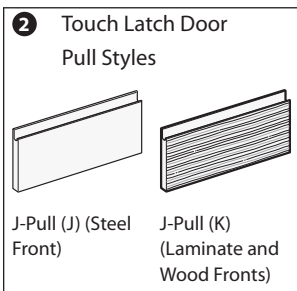

Features

- Includes one shelf that adjusts in 6"(152mm) increments.
- Hinged doors feature full access hinges.
- Door front options include painted, laminate, or wood.
- Laminate fronts can be specified with a painted steel or laminate lockbar.
- Wood fronts can be specified with a painted steel or wood lockbar.
- Optional door pulls include Ellipse, Radius, Taper, Crescent, Linear, Classic and J-Pull.
  - –Ellipse pull available in non-metallic trim colors only
  - –Radius pull available in metallic trim colors only
  - –Taper and J-Pull trim color matches case trim color
  - –Crescent, Linear and Classic pulls are brushed nickel finish
  - –J-Pull available with touch latch doors only
- Standard door or touch latch door choice is determined by pull style code.
- Touch latch doors have touch latch mechanism on the right door, controlling access to both sides.
- Cabinet interior and shelf match case color.
- Lock is centered on front edge of cabinet top.
- Lock plug is available in black or chrome.
- For lock options, refer to Lock Program section of the Accessories Price List.
- Glides provide 1.5"(38mm) adjustment range.

Specification Tips

- Accommodates one row of standard-height binders.
- Additional accessories are available and can be specified separately.
- A shelf insert liner is available in eParts that provides shelf adjustment flexibility to 2.5"(64mm) part#: 8514-1825.

To Order, Specify:

Painted Steel Door Fronts

1) Product number, including:

① Front/Lockbar Option:

- **S** Painted steel fronts/painted steel lockbar

② Pull (see side bar)

2) Trim color for door fronts and case.
3) Trim color for pull (Ellipse and Radius only).
  - –Ellipse (Non-Metallic trim colors only)
  - –Radius (Metallic trim colors only; upcharge for Metallic trim on pull is included in price.)
4) Trim color for lock plug.

To Order, Specify (cont'd):

Laminate Door Fronts

1) Product number, including:

① Front/Lockbar Option:

- **L** Laminate fronts/painted steel lockbar
- **T** Laminate fronts/laminate lockbar, add $57.19 list

② Pull (see side bar)

2) Trim color for case.
3) Trim color for pull (Ellipse and Radius only).
  - –Ellipse (Non-Metallic trim colors only)
  - –Radius (Metallic trim colors only; upcharge for Metallic trim on pull is included in price.)
4) Laminate color for door fronts.
5) Edge trim color for door fronts.
6) Trim color for lock plug.

Wood Door Fronts

1) Product number, including:

① Front/Lockbar Option:

- **W** Wood fronts/painted steel lockbar
- **R** Wood fronts/wood lockbar, add $110.51 list

② Pull (see side bar)

2) Trim color for case.
3) Trim color for pull (Ellipse and Radius only).
  - –Ellipse (Non-Metallic trim colors only)
  - –Radius (Metallic trim colors only; upcharge for Metallic trim on pull is included in price.)
4) Wood finish for door fronts.
5) Trim color for lock plug.