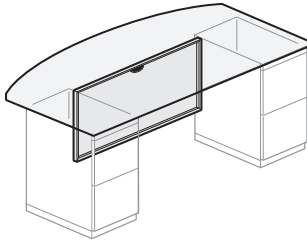

X Series Double Pedestal Desks

Executive Bow Front Double Pedestal Desk — Wood Top

Height	Depth	Width	Number	Top - Wood Group A		Top - Wood Group B		
				Modesty - Steel Trim A	Trim B	Modesty - Steel Trim A	Trim B	
29"(737mm)	30"(762mm)	60"(1524mm)	JDHW-3060-KAAN	①	$1944.71	$1998.48	$2109.37	$2163.14
		66"(1676mm)	JDHW-3066-KAAN	②	2030.81	2092.26	2203.63	2265.08
		72"(1829mm)	JDHW-3072-KAAN		2116.91	2186.04	2297.89	2367.02
		78"(1981mm)	JDHW-3078-KAAN		2203.01	2279.82	2392.15	2468.96
		84"(2134mm)	JDHW-3084-KAAN		2289.11	2373.60	2486.41	2570.90
29"(737mm)	36"(914mm)	60"(1524mm)	JDHW-3660-KAAN		$2021.21	$2074.98	$2190.79	$2244.56
		66"(1676mm)	JDHW-3666-KAAN		2107.31	2168.76	2285.05	2346.50
		72"(1829mm)	JDHW-3672-KAAN		2193.41	2262.54	2379.31	2448.44
		78"(1981mm)	JDHW-3678-KAAN		2279.51	2356.32	2473.57	2550.38
		84"(2134mm)	JDHW-3684-KAAN		2365.61	2450.10	2567.83	2652.32

JDHW-KAANDS

Features

- Includes wood top, optional steel modesty panel, and assembly hardware (pedestals not included).
- Wood veneer top has 3mm edgeband on user and guest edge, and 1mm edgeband on sides.
- Bow edge on guest side extends 10"(254mm) beyond pedestals at the center of the desk (4"(102mm) of extension + 6"(152mm) of bow).
- Optional modesty panel is available with or without scallop wireway for cable management; scallop is centered at top of modesty panel.
- Field assembled.

Specification Tip

- Two X Series desk pedestals must be specified separately; nominal depths of desk pedestals must be 6"(152mm) less than nominal depth of desk top. See table.

Desk/Pedestal Nominal Depths

Desk Depth	Pedestal Depth
30"(762mm)	24"(610mm)
36"(914mm)	30"(762mm)

To Order, Specify:

1) Product number, including:

① Modesty Panel Height:

- **N** No Modesty Panel, deduct $101.31 list
- **B** 1/3 Height
- **D** 3/4 Height, add $101.34 list
- **F** Full Height, add $202.67 list

② Modesty Panel Cable Management:

- **N** No Scallop
- **S** Scallop

2) Wood finish color for top.

3) Trim color for modesty panel.

*Note: Desk pedestals must be specified separately.