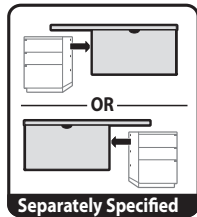

Height	Depth	Width	Number	①	②	③	Top - Laminate A		Top - Laminate B	
							Modesty - Steel Trim A	Trim B	Modesty - Steel Trim A	Trim B
29"(737mm)	18"(457mm)	36"(914mm)	JDRL-1836-J	N		S	$ 814.25	$ 835.10	$ 831.22	$ 852.07
		42"(1067mm)	JDRL-1842-J	N		S	891.59	919.40	914.62	942.43
		48"(1219mm)	JDRL-1848-J	N		S	968.93	1003.70	998.02	1032.79
		54"(1372mm)	JDRL-1854-J	N		S	1046.27	1088.00	1081.42	1123.15
		60"(1524mm)	JDRL-1860-J	N		S	1123.61	1172.30	1164.82	1213.51
		66"(1676mm)	JDRL-1866-J	N		S	1200.95	1256.60	1248.22	1303.87
		72"(1829mm)	JDRL-1872-J	N		S	1278.29	1340.90	1331.62	1394.23
29"(737mm)	24"(610mm)	36"(914mm)	JDRL-2436-J	N		S	$ 858.77	$ 879.62	$ 879.34	$ 900.19
		42"(1067mm)	JDRL-2442-J	N		S	936.11	963.92	962.74	990.55
		48"(1219mm)	JDRL-2448-J	N		S	1013.45	1048.22	1046.14	1080.91
		54"(1372mm)	JDRL-2454-J	N		S	1090.79	1132.52	1129.54	1171.27
		60"(1524mm)	JDRL-2460-J	N		S	1168.13	1216.82	1212.94	1261.63
		66"(1676mm)	JDRL-2466-J	N		S	1245.47	1301.12	1296.34	1351.99
		72"(1829mm)	JDRL-2472-J	N		S	1322.81	1385.42	1379.74	1442.35
29"(737mm)	30"(762mm)	36"(914mm)	JDRL-3036-J	N		S	$ 903.29	$ 924.14	$ 927.46	$ 948.31
		42"(1067mm)	JDRL-3042-J	N		S	980.63	1008.44	1010.86	1038.67
		48"(1219mm)	JDRL-3048-J	N		S	1057.97	1092.74	1094.26	1129.03
		54"(1372mm)	JDRL-3054-J	N		S	1135.31	1177.04	1177.66	1219.39
		60"(1524mm)	JDRL-3060-J	N		S	1212.65	1261.34	1261.06	1309.75
		66"(1676mm)	JDRL-3066-J	N		S	1289.99	1345.64	1344.46	1400.11
		72"(1829mm)	JDRL-3072-J	N		S	1367.33	1429.94	1427.86	1490.47

JDRL-JNANDSS
(Right-Hand)

Features

- Includes laminate top, steel modesty panel, and hardware for assembly and attachment to adjacent desk shell, single pedestal desk, corner unit, or convergent with end panel.
- High-pressure laminate top has 3mm edgeband on user side, and 1mm edgeband on guest edge and sides.
- Modesty panel is available with or without scallop wireway for cable management; scallop is centered at top of modesty panel.
- Glides provide 1"(25mm) adjustment range.
- Field assembled.

Specification Tip

- One X Series desk pedestal must be specified separately; nominal depth of desk pedestal must match nominal depth of return top.

To Order, Specify:

1) Product number, including:

① Orientation:

1. **AN** Left-hand
   NA Right-hand

② Modesty Panel Height:

1. **B** 1/3 Height
   D 3/4 Height, add **$91.09** list
   F Full Height, add **$182.18** list

③ Modesty Panel Cable Management:

1. **N** No Scallop
   S Scallop

2) Laminate color for top.
3) Edge trim color for top.
4) Trim color for modesty panel.

*Note: Desk pedestals must be specified separately.