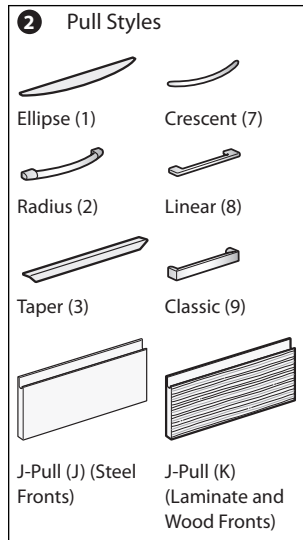

Features

- Each 12"(305mm)-high drawer includes side-to-side hanging bars that accommodate letter, legal, EDP, international A4, and foolscap suspended file folders.
- Drawer front options include painted, laminate, or wood.
- Laminate fronts can be specified with a painted steel or laminate lockbar.
- Wood fronts can be specified with a painted steel or wood lockbar.
- Optional drawer pulls include Ellipse, Radius, Taper, Crescent, Linear, Classic and J-Pull.
  - –Ellipse pull available in non-metallic trim colors only
  - –Radius pull available in metallic trim colors only
  - –Taper and J-Pull trim color matches case trim color
  - –Crescent, Linear and Classic pulls are brushed nickel finish
- Drawers have full extension steel ball-bearing slides.
- Drawer interiors and accessories are black finish color.
- Single lock secures all drawers.
- Lock plug is available in black or chrome.
- For lock options, refer to Lock Program section of the Accessories Price List.
- Glides provide 1.5"(38mm) adjustment range.

Specification Tips

- A separately specified counterweight is recommended when lateral file is not ganged to another file or anchored to a fixed object.
- To see into the top drawer a person must be at least 5'9" or use a step stool. As an alternative, consider a five high unit with hinged doors, sliding doors, or receding door in the top position.
- Additional accessories are available and can be specified separately.

To Order, Specify:

Painted Steel Drawer Fronts

1) Product number, including:

① Front/Lockbar Option:

- **S** Painted steel fronts/painted steel lockbar

② Pull (see side bar)

2) Trim color for drawer fronts and case.
3) Trim color for pull (Ellipse and Radius only).
  - –Ellipse (Non-Metallic trim colors only)
  - –Radius (Metallic trim colors only; upcharge for Metallic trim on pull is included in price.)
4) Trim color for lock plug.

To Order, Specify (cont'd):

Laminate Drawer Fronts

1) Product number, including:

① Front/Lockbar Option:

- **L** Laminate fronts/painted steel lockbar
- **T** Laminate fronts/laminate lockbar, add $53.99 list

② Pull (see side bar)

2) Trim color for case.
3) Trim color for pull (Ellipse and Radius only).
  - –Ellipse (Non-Metallic trim colors only)
  - –Radius (Metallic trim colors only; upcharge for Metallic trim on pull is included in price.)
4) Laminate color for drawer fronts.
5) Edge trim color for drawer fronts.
6) Trim color for lock plug.

Wood Drawer Fronts

1) Product number, including:

① Front/Lockbar Option:

- **W** Wood fronts/painted steel lockbar
- **R** Wood fronts/wood lockbar, add $104.36 list

② Pull (see side bar)

2) Trim color for case.
3) Trim color for pull (Ellipse and Radius only).
  - –Ellipse (Non-Metallic trim colors only)
  - –Radius (Metallic trim colors only; upcharge for Metallic trim on pull is included in price.)
4) Wood finish for drawer fronts.
5) Trim color for lock plug.