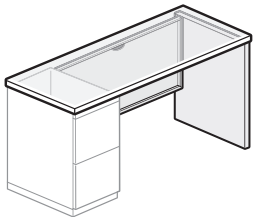

Height	Depth	Width	Number ① ② ③	End Panel - Wood Group A		End Panel - Wood Group B				
				Modesty - Steel Trim A	Trim B	Modesty - Steel Trim A	Trim B			
Top — Laminate A										
29"(737mm)	24"(610mm)	48"(1219mm)	JDSL-2448-J	W	$1824.08	$1862.49	$1957.70	$1996.11		
		54"(1372mm)	JDSL-2454-J	W	1910.18	1956.27	2043.80	2089.89		
		60"(1524mm)	JDSL-2460-J	W	1996.28	2050.05	2129.90	2183.67		
		66"(1676mm)	JDSL-2466-J	W	2082.38	2143.83	2216.00	2277.45		
		72"(1829mm)	JDSL-2472-J	W	2168.48	2237.61	2302.10	2371.23		
		78"(1981mm)	JDSL-2478-J	W	2254.58	2331.39	2388.20	2465.01		
		84"(2134mm)	JDSL-2484-J	W	2340.68	2425.17	2474.30	2558.79		
		29"(737mm)	30"(762mm)	48"(1219mm)	JDSL-3048-J	W	$1890.98	$1929.39	$2027.90	$2066.31
54"(1372mm)	JDSL-3054-J			W	1977.08	2023.17	2114.00	2160.09		
60"(1524mm)	JDSL-3060-J			W	2063.18	2116.95	2200.10	2253.87		
66"(1676mm)	JDSL-3066-J			W	2149.28	2210.73	2286.20	2347.65		
72"(1829mm)	JDSL-3072-J			W	2235.38	2304.51	2372.30	2441.43		
78"(1981mm)	JDSL-3078-J			W	2321.48	2398.29	2458.40	2535.21		
84"(2134mm)	JDSL-3084-J			W	2407.58	2492.07	2544.50	2628.99		
Top — Laminate B										
29"(737mm)	24"(610mm)	48"(1219mm)	JDSL-2448-J	W	1901.88	$1940.29	$2035.50	$2073.91		
		54"(1372mm)	JDSL-2454-J	W	1994.88	2040.97	2128.50	2174.59		
		60"(1524mm)	JDSL-2460-J	W	2087.88	2141.65	2221.50	2275.27		
		66"(1676mm)	JDSL-2466-J	W	2180.88	2242.33	2314.50	2375.95		
		72"(1829mm)	JDSL-2472-J	W	2273.88	2343.01	2407.50	2476.63		
		78"(1981mm)	JDSL-2478-J	W	2366.88	2443.69	2500.50	2577.31		
		84"(2134mm)	JDSL-2484-J	W	2459.88	2544.37	2593.50	2677.99		
		29"(737mm)	30"(762mm)	48"(1219mm)	JDSL-3048-J	W	$1972.62	$2011.03	$2109.54	$2147.95
54"(1372mm)	JDSL-3054-J			W	2065.62	2111.71	2202.54	2248.63		
60"(1524mm)	JDSL-3060-J			W	2158.62	2212.39	2295.54	2349.31		
66"(1676mm)	JDSL-3066-J			W	2251.62	2313.07	2388.54	2449.99		
72"(1829mm)	JDSL-3072-J			W	2344.62	2413.75	2481.54	2550.67		
78"(1981mm)	JDSL-3078-J			W	2437.62	2514.43	2574.54	2651.35		
84"(2134mm)	JDSL-3084-J			W	2530.62	2615.11	2667.54	2752.03		

Features

- Includes laminate top, wood end panel, steel modesty panel, and assembly hardware (pedestal not included).
- High-pressure laminate top has 3mm edgeband on user and guest edge, and 1mm edgeband on sides.
- Modesty panel is available with or without scallop wireway for cable management; scallop is centered at top of modesty panel.
- Desk orientation can be field-changed from left to right or right to left. Order hole plugs (qty. 8) from eParts to cover exposed mounting holes.
- Glides provide 1"(25mm) adjustment range.
- Field assembled.

Specification Tip

- One X Series desk pedestal must be specified separately; nominal depth of desk pedestal must match nominal depth of desk top.

To Order, Specify:

1) Product number, including:

① Orientation:

- **AF** Left-hand
- **FA** Right-hand

② Modesty Panel Height:

- **B** 1/3 Height
- **D** 3/4 Height, add **$101.34** list
- **F** Full Height, add **$202.67** list

③ Modesty Panel Cable Management:

- **N** No Scallop
- **S** Scallop

2) Laminate color for top.
3) Edge trim color for top.
4) Wood finish color for end panel.
5) Trim color for modesty panel.

*Note: Desk pedestal must be specified separately.