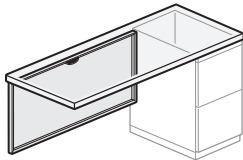

Height	Depth	Width	Number	①	②	③	Top - Laminate A		Top - Laminate B	
							Modesty - Steel Trim A	Trim B	Modesty - Steel Trim A	Trim B
29"(737mm)	18"(457mm)	36"(914mm)	JDRL-1836-J	N		S	$ 814.25	$ 835.10	$ 831.22	$ 852.07
		42"(1067mm)	JDRL-1842-J	N		S	891.59	919.40	914.62	942.43
		48"(1219mm)	JDRL-1848-J	N		S	968.93	1003.70	998.02	1032.79
		54"(1372mm)	JDRL-1854-J	N		S	1046.27	1088.00	1081.42	1123.15
		60"(1524mm)	JDRL-1860-J	N		S	1123.61	1172.30	1164.82	1213.51
		66"(1676mm)	JDRL-1866-J	N		S	1200.95	1256.60	1248.22	1303.87
		72"(1829mm)	JDRL-1872-J	N		S	1278.29	1340.90	1331.62	1394.23
29"(737mm)	24"(610mm)	36"(914mm)	JDRL-2436-J	N		S	$ 858.77	$ 879.62	$ 879.34	$ 900.19
		42"(1067mm)	JDRL-2442-J	N		S	936.11	963.92	962.74	990.55
		48"(1219mm)	JDRL-2448-J	N		S	1013.45	1048.22	1046.14	1080.91
		54"(1372mm)	JDRL-2454-J	N		S	1090.79	1132.52	1129.54	1171.27
		60"(1524mm)	JDRL-2460-J	N		S	1168.13	1216.82	1212.94	1261.63
		66"(1676mm)	JDRL-2466-J	N		S	1245.47	1301.12	1296.34	1351.99
		72"(1829mm)	JDRL-2472-J	N		S	1322.81	1385.42	1379.74	1442.35
29"(737mm)	30"(762mm)	36"(914mm)	JDRL-3036-J	N		S	$ 903.29	$ 924.14	$ 927.46	$ 948.31
		42"(1067mm)	JDRL-3042-J	N		S	980.63	1008.44	1010.86	1038.67
		48"(1219mm)	JDRL-3048-J	N		S	1057.97	1092.74	1094.26	1129.03
		54"(1372mm)	JDRL-3054-J	N		S	1135.31	1177.04	1177.66	1219.39
		60"(1524mm)	JDRL-3060-J	N		S	1212.65	1261.34	1261.06	1309.75
		66"(1676mm)	JDRL-3066-J	N		S	1289.99	1345.64	1344.46	1400.11
		72"(1829mm)	JDRL-3072-J	N		S	1367.33	1429.94	1427.86	1490.47

JDRL-JNANDSS
(Right-Hand)

Features

- Includes laminate top, steel modesty panel, and hardware for assembly and attachment to adjacent desk shell, single pedestal desk, corner unit, or convergent with end panel.
- High-pressure laminate top has 3mm edgeband on user side, and 1mm edgeband on guest edge and sides.
- Modesty panel is available with or without scallop wireway for cable management; scallop is centered at top of modesty panel.
- Glides provide 1"(25mm) adjustment range.
- Field assembled.

Specification Tip

- One X Series desk pedestal must be specified separately; nominal depth of desk pedestal must match nominal depth of return top.

To Order, Specify:

1) Product number, including:

① Orientation:

1. **AN** Left-hand
   NA Right-hand

② Modesty Panel Height:

1. **B** 1/3 Height
   D 3/4 Height, add **$91.09** list
   F Full Height, add **$182.18** list

③ Modesty Panel Cable Management:

1. **N** No Scallop
   S Scallop

2) Laminate color for top.
3) Edge trim color for top.
4) Trim color for modesty panel.

*Note: Desk pedestals must be specified separately.