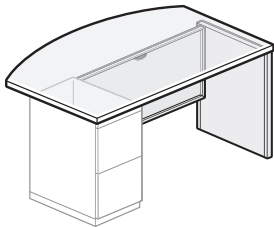

Height	Depth	Width	Number	①	②	③	End Panel - Steel Trim A		End Panel - Steel Trim B	
							Modesty - Steel Trim A	Trim B	Modesty - Steel Trim A	Trim B
Top — Wood Group A										
29"(737mm)	30"(762mm)	48"(1219mm)	JDHW-3048-K	S			$2445.25	$2483.66	$2527.56	$2565.97
		54"(1372mm)	JDHW-3054-K	S			2531.35	2577.44	2613.66	2659.75
		60"(1524mm)	JDHW-3060-K	S			2617.45	2671.22	2699.76	2753.53
		66"(1676mm)	JDHW-3066-K	S			2703.55	2765.00	2785.86	2847.31
		72"(1829mm)	JDHW-3072-K	S			2789.65	2858.78	2871.96	2941.09
		78"(1981mm)	JDHW-3078-K	S			2875.75	2952.56	2958.06	3034.87
		84"(2134mm)	JDHW-3084-K	S			2961.85	3046.34	3044.16	3128.65
29"(737mm)	36"(914mm)	48"(1219mm)	JDHW-3648-K	S			$2538.85	$2577.26	$2636.52	$2674.93
		54"(1372mm)	JDHW-3654-K	S			2624.95	2671.04	2722.62	2768.71
		60"(1524mm)	JDHW-3660-K	S			2711.05	2764.82	2808.72	2862.49
		66"(1676mm)	JDHW-3666-K	S			2797.15	2858.60	2894.82	2956.27
		72"(1829mm)	JDHW-3672-K	S			2883.25	2952.38	2980.92	3050.05
		78"(1981mm)	JDHW-3678-K	S			2969.35	3046.16	3067.02	3143.83
		84"(2134mm)	JDHW-3684-K	S			3055.45	3139.94	3153.12	3237.61
Top — Wood Group B										
29"(737mm)	30"(762mm)	48"(1219mm)	JDHW-3048-K	S			2593.59	$2632.00	$2675.90	$2714.31
		54"(1372mm)	JDHW-3054-K	S			2687.85	2733.94	2770.16	2816.25
		60"(1524mm)	JDHW-3060-K	S			2782.11	2835.88	2864.42	2918.19
		66"(1676mm)	JDHW-3066-K	S			2876.37	2937.82	2958.68	3020.13
		72"(1829mm)	JDHW-3072-K	S			2970.63	3039.76	3052.94	3122.07
		78"(1981mm)	JDHW-3078-K	S			3064.89	3141.70	3147.20	3224.01
		84"(2134mm)	JDHW-3084-K	S			3159.15	3243.64	3241.46	3325.95
29"(737mm)	36"(914mm)	48"(1219mm)	JDHW-3648-K	S			$2692.11	$2730.52	$2789.78	$2828.19
		54"(1372mm)	JDHW-3654-K	S			2786.37	2832.46	2884.04	2930.13
		60"(1524mm)	JDHW-3660-K	S			2880.63	2934.40	2978.30	3032.07
		66"(1676mm)	JDHW-3666-K	S			2974.89	3036.34	3072.56	3134.01
		72"(1829mm)	JDHW-3672-K	S			3069.15	3138.28	3166.82	3235.95
		78"(1981mm)	JDHW-3678-K	S			3163.41	3240.22	3261.08	3337.89
		84"(2134mm)	JDHW-3684-K	S			3257.67	3342.16	3355.34	3439.83

JDHW-KAFSDS
(Left-Hand)

Features

- Includes wood top, steel end panel, steel modesty panel, and assembly hardware (pedestal not included).
- Wood veneer top has 3mm edgeband on user and guest edge, and 1mm edgeband on sides.
- Bow edge on guest side extends 10"(254mm) beyond pedestal and end panel at the center of the desk (4"(102mm) of extension + 6"(152mm) of bow).
- Modesty panel is available with or without scallop wireway for cable management; scallop is centered at top of modesty panel.
- Desk orientation can be field-changed from left to right or right to left. Order hole plugs (qty. 8) from eParts to cover exposed mounting holes.
- Glides provide 1"(25mm) adjustment range.
- Field assembled.

Specification Tip

- One X Series desk pedestal must be specified separately; nominal depth of desk pedestal must be 6"(152mm) less than nominal depth of desk top. See table.

Desk/Pedestal Nominal Depths

Desk Depth	Pedestal Depth
30"(762mm)	24"(610mm)
36"(914mm)	30"(762mm)

To Order, Specify:

1. Product number, including:

① Orientation:

- **AF** Left-hand
- **FA** Right-hand

② Modesty Panel Height:

- **B** 1/3 Height
- **D** 3/4 Height, add **$101.34** list
- **F** Full Height, add **$202.67** list

③ Modesty Panel Cable Management:

- **N** No Scallop
- **S** Scallop

1. Wood finish color for top.
2. Trim color for end panel.
3. Trim color for modesty panel.

*Note: Desk pedestal must be specified separately.