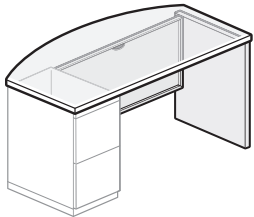

Height	Depth	Width	Number	①	②	③	End Panel - Laminate A		End Panel - Laminate B			
							Modesty - Steel Trim A	Trim B	Modesty - Steel Trim A	Trim B		
Top — Wood Group A												
29"(737mm)	24"(610mm)	48"(1219mm)	JDGW-2448-K	L			$2185.31	$2223.72	$2224.47	$2262.88		
		54"(1372mm)	JDGW-2454-K	L			2271.41	2317.50	2310.57	2356.66		
		60"(1524mm)	JDGW-2460-K	L			2357.51	2411.28	2396.67	2450.44		
		66"(1676mm)	JDGW-2466-K	L			2443.61	2505.06	2482.77	2544.22		
		72"(1829mm)	JDGW-2472-K	L			2529.71	2598.84	2568.87	2638.00		
		78"(1981mm)	JDGW-2478-K	L			2615.81	2692.62	2654.97	2731.78		
		84"(2134mm)	JDGW-2484-K	L			2701.91	2786.40	2741.07	2825.56		
		29"(737mm)	30"(762mm)	48"(1219mm)	JDGW-3048-K	L			$2278.91	$2317.32	$2319.45	$2357.86
54"(1372mm)	JDGW-3054-K			L			2365.01	2411.10	2405.55	2451.64		
60"(1524mm)	JDGW-3060-K			L			2451.11	2504.88	2491.65	2545.42		
66"(1676mm)	JDGW-3066-K			L			2537.21	2598.66	2577.75	2639.20		
72"(1829mm)	JDGW-3072-K			L			2623.31	2692.44	2663.85	2732.98		
78"(1981mm)	JDGW-3078-K			L			2709.41	2786.22	2749.95	2826.76		
84"(2134mm)	JDGW-3084-K			L			2795.51	2880.00	2836.05	2920.54		
Top — Wood Group B												
29"(737mm)	24"(610mm)	48"(1219mm)	JDGW-2448-K	L			2328.73	$2367.14	$2367.89	$2406.30		
		54"(1372mm)	JDGW-2454-K	L			2422.99	2469.08	2462.15	2508.24		
		60"(1524mm)	JDGW-2460-K	L			2517.25	2571.02	2556.41	2610.18		
		66"(1676mm)	JDGW-2466-K	L			2611.51	2672.96	2650.67	2712.12		
		72"(1829mm)	JDGW-2472-K	L			2705.77	2774.90	2744.93	2814.06		
		78"(1981mm)	JDGW-2478-K	L			2800.03	2876.84	2839.19	2916.00		
		84"(2134mm)	JDGW-2484-K	L			2894.29	2978.78	2933.45	3017.94		
		29"(737mm)	30"(762mm)	48"(1219mm)	JDGW-3048-K	L			$2427.25	$2465.66	$2467.79	$2506.20
54"(1372mm)	JDGW-3054-K			L			2521.51	2567.60	2562.05	2608.14		
60"(1524mm)	JDGW-3060-K			L			2615.77	2669.54	2656.31	2710.08		
66"(1676mm)	JDGW-3066-K			L			2710.03	2771.48	2750.57	2812.02		
72"(1829mm)	JDGW-3072-K			L			2804.29	2873.42	2844.83	2913.96		
78"(1981mm)	JDGW-3078-K			L			2898.55	2975.36	2939.09	3015.90		
84"(2134mm)	JDGW-3084-K			L			2992.81	3077.30	3033.35	3117.84		

JDGW-KAFLDS
(Left-Hand)

Features

- Includes wood top, laminate end panel, steel modesty panel, and assembly hardware (pedestal not included).
- Wood veneer top has 3mm edgeband on user and guest edge, and 1mm edgeband on sides.
- Bow edge on guest side extends 6"(152mm) beyond pedestal and end panel at the center of the desk.
- Modesty panel is available with or without scallop wireway for cable management; scallop is centered at top of modesty panel.
- Desk orientation can be field-changed from left to right or right to left. Order hole plugs (qty. 8) from eParts to cover exposed mounting holes.
- Glides provide 1"(25mm) adjustment range.
- Field assembled.

Specification Tip

- One X Series desk pedestal must be specified separately; nominal depth of desk pedestal must match nominal depth of desk top.

To Order, Specify:

1) Product number, including:

① Orientation:

- **AF** Left-hand
- **FA** Right-hand

② Modesty Panel Height:

- **B** 1/3 Height
- **D** 3/4 Height, add **$101.34** list
- **F** Full Height, add **$202.67** list

③ Modesty Panel Cable Management:

- **N** No Scallop
- **S** Scallop

2) Wood finish color for top.
3) Laminate color for end panel.
4) Edge trim color for end panel.
5) Trim color for modesty panel.

***Note:** Desk pedestal must be specified separately.