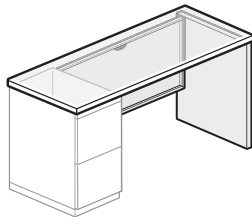

Height	Depth	Width	Number ① ② ③	End Panel - Laminate A		End Panel - Laminate B		
				Modesty - Steel Trim A	Trim B	Modesty - Steel Trim A	Trim B	
Top — Laminate A								
29"(737mm)	24"(610mm)	48"(1219mm)	JDSL-2448-J	L	$1564.07	$1602.48	$1603.23	$1641.64
		54"(1372mm)	JDSL-2454-J	L	1650.17	1696.26	1689.33	1735.42
		60"(1524mm)	JDSL-2460-J	L	1736.27	1790.04	1775.43	1829.20
		66"(1676mm)	JDSL-2466-J	L	1822.37	1883.82	1861.53	1922.98
		72"(1829mm)	JDSL-2472-J	L	1908.47	1977.60	1947.63	2016.76
		78"(1981mm)	JDSL-2478-J	L	1994.57	2071.38	2033.73	2110.54
		84"(2134mm)	JDSL-2484-J	L	2080.67	2165.16	2119.83	2204.32
29"(737mm)	30"(762mm)	48"(1219mm)	JDSL-3048-J	L	$1630.97	$1669.38	$1671.51	$1709.92
		54"(1372mm)	JDSL-3054-J	L	1717.07	1763.16	1757.61	1803.70
		60"(1524mm)	JDSL-3060-J	L	1803.17	1856.94	1843.71	1897.48
		66"(1676mm)	JDSL-3066-J	L	1889.27	1950.72	1929.81	1991.26
		72"(1829mm)	JDSL-3072-J	L	1975.37	2044.50	2015.91	2085.04
		78"(1981mm)	JDSL-3078-J	L	2061.47	2138.28	2102.01	2178.82
		84"(2134mm)	JDSL-3084-J	L	2147.57	2232.06	2188.11	2272.60
Top — Laminate B								
29"(737mm)	24"(610mm)	48"(1219mm)	JDSL-2448-J	L	1641.87	$1680.28	$1681.03	$1719.44
		54"(1372mm)	JDSL-2454-J	L	1734.87	1780.96	1774.03	1820.12
		60"(1524mm)	JDSL-2460-J	L	1827.87	1881.64	1867.03	1920.80
		66"(1676mm)	JDSL-2466-J	L	1920.87	1982.32	1960.03	2021.48
		72"(1829mm)	JDSL-2472-J	L	2013.87	2083.00	2053.03	2122.16
		78"(1981mm)	JDSL-2478-J	L	2106.87	2183.68	2146.03	2222.84
		84"(2134mm)	JDSL-2484-J	L	2199.87	2284.36	2239.03	2323.52
29"(737mm)	30"(762mm)	48"(1219mm)	JDSL-3048-J	L	$1712.61	$1751.02	$1753.15	$1791.56
		54"(1372mm)	JDSL-3054-J	L	1805.61	1851.70	1846.15	1892.24
		60"(1524mm)	JDSL-3060-J	L	1898.61	1952.38	1939.15	1992.92
		66"(1676mm)	JDSL-3066-J	L	1991.61	2053.06	2032.15	2093.60
		72"(1829mm)	JDSL-3072-J	L	2084.61	2153.74	2125.15	2194.28
		78"(1981mm)	JDSL-3078-J	L	2177.61	2254.42	2218.15	2294.96
		84"(2134mm)	JDSL-3084-J	L	2270.61	2355.10	2311.15	2395.64

JDSL-JAFLDS
(Left-Hand)

Features

- Includes laminate top, laminate end panel, steel modesty panel, and assembly hardware (pedestal not included).
- High-pressure laminate top has 3mm edgeband on user and guest edge, and 1mm edgeband on sides.
- Modesty panel is available with or without scallop wireway for cable management; scallop is centered at top of modesty panel.
- Desk orientation can be field-changed from left to right or right to left. Order hole plugs (qty. 8) from eParts to cover exposed mounting holes.
- Glides provide 1"(25mm) adjustment range.
- Field assembled.

Specification Tip

- One X Series desk pedestal must be specified separately; nominal depth of desk pedestals must match nominal depth of desk top.

To Order, Specify:

1) Product number, including:

① Orientation:

- **AF** Left-hand
- **FA** Right-hand

② Modesty Panel Height:

- **B** 1/3 Height
- **D** 3/4 Height, add **$101.34** list
- **F** Full Height, add **$202.67** list

③ Modesty Panel Cable Management:

- **N** No Scallop
- **S** Scallop

2) Laminate color for top.
3) Edge trim color for top.
4) Laminate color for end panel.
5) Edge trim color for end panel.
6) Trim color for modesty panel.

*Note: Desk pedestal must be specified separately.