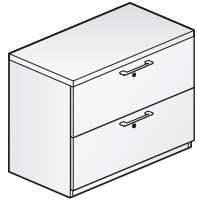

X Series Filing & Storage with Individually Locking Drawers

2H Lateral File with Individually Locking Drawers – Proud Style – Freestanding

JLPW-0230-S