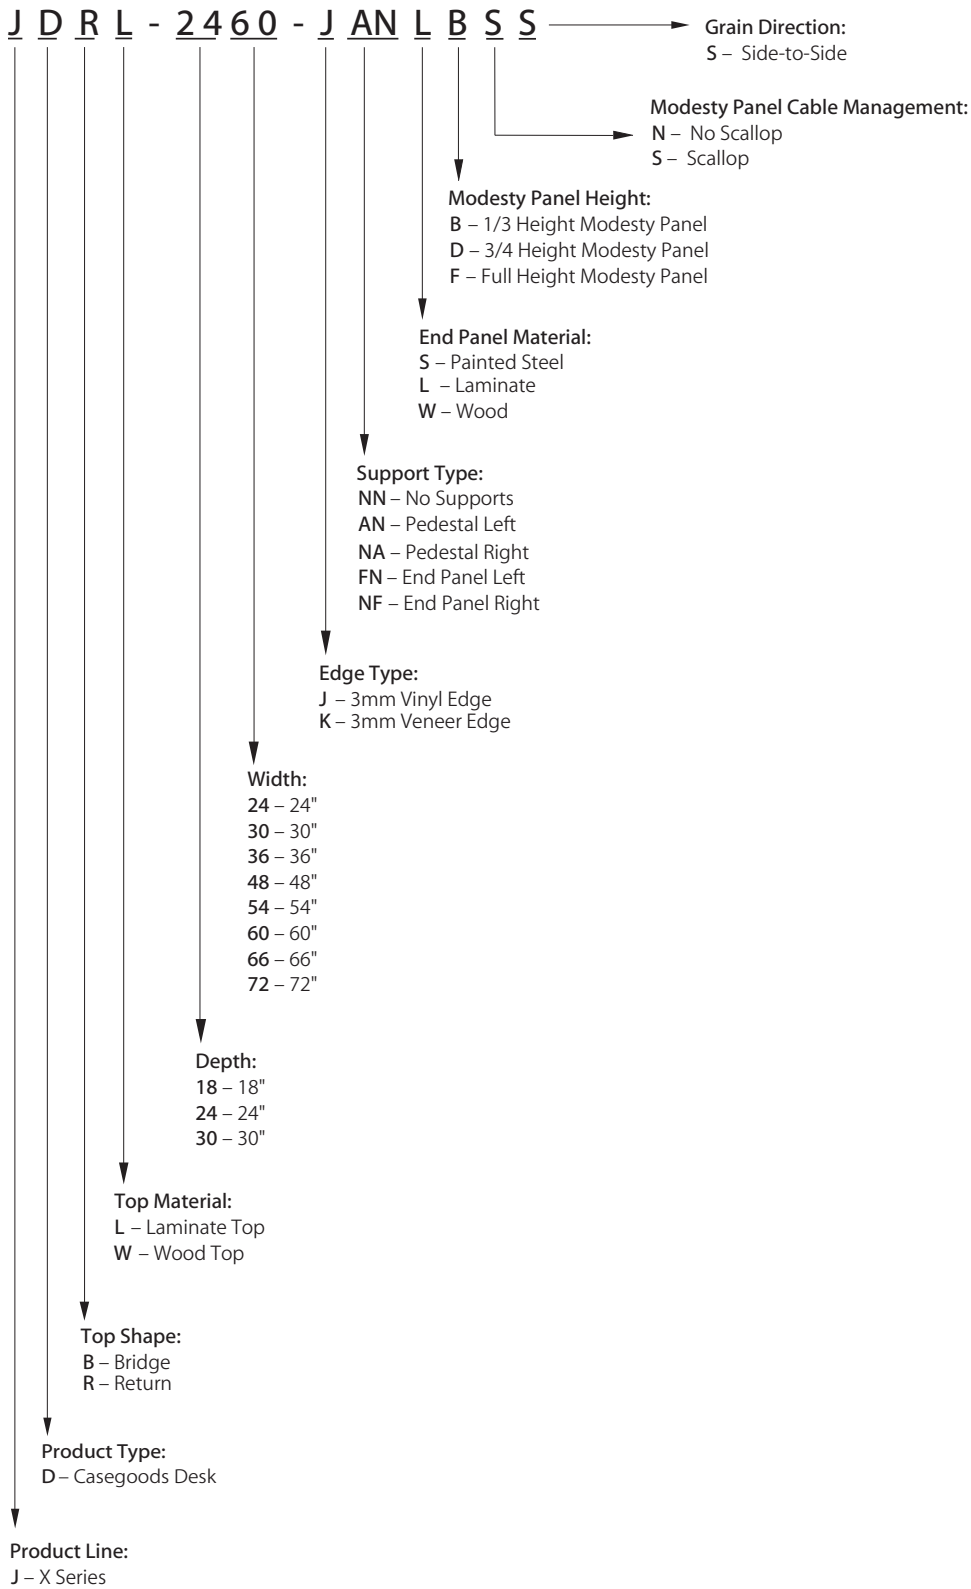

X Series Returns and Bridges — Catalog Logic