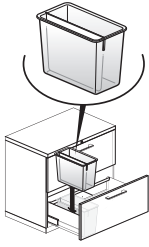

Statement of Line

Recycling Solutions — page 356

KURB
Recycling/Trash Bin