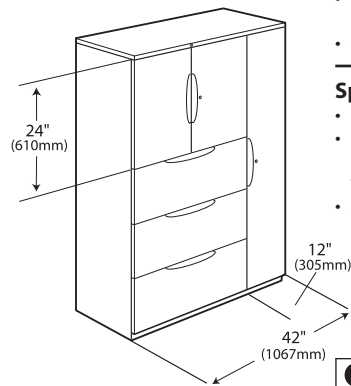

### Features

- Includes:
  - 24"(610mm)-high storage unit with one shelf that adjusts in 6"(152mm) increments
  - Drawer section with multiple pedestal and lateral drawer configurations
  - Valet with coat rod
- Combination unit with box drawers includes a single pencil tray.
- Lateral file drawers include side-to-side hanging bars that accommodate letter, legal, EDP, international A4, and foolscap suspended file folders.
- Drawer/door front options include painted, laminate, or wood.
- Laminate fronts can be specified with a painted steel or laminate lockbar.
- Wood fronts can be specified with a painted steel or wood lockbar.
- Optional drawer/door pulls include Ellipse, Radius, Taper, Crescent, Linear, Classic and J-Pull.
  - Ellipse pull available in non-metallic trim colors only
  - Radius pull available in metallic trim colors only
  - Taper and J-Pull trim color matches case trim color
  - Crescent, Linear and Classic pulls are brushed nickel finish
  - J-Pull Available with touch latch doors only
- Standard door or touch latch door choice is determined by pull style code.
- Touch latch doors have touch latch mechanism on the right door, controlling access to both sides.
- Drawers have full extension steel ball-bearing slides
- Drawer interiors and accessories are black finish color; shelves, storage unit interior, and valet interior match case color.
- Lock centered on front edge of unit top secures all drawers; storage unit and valet each lock separately.
- All locks in unit have the same key number.
- Lock plugs are available in black or chrome.
- For lock options, refer to Lock Program section of the Accessories Price List.
- Glides provide 1.5"(38mm) adjustment range.