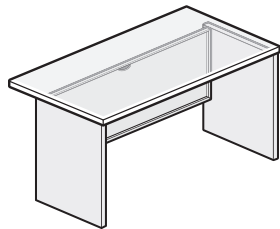

Height	Depth	Width	Number	① ②	End Panel - Laminate A		End Panel - Laminate B	
					Modesty - Steel Trim A	Trim B	Modesty - Steel Trim A	Trim B
Top — Wood Group A								
29"(737mm)	30"(762mm)	30"(762mm)	JDXW-3030-KFFL	■ ■	$2364.51	$2379.88	$2445.59	$2460.96
		36"(914mm)	JDXW-3036-KFFL	■ ■	2450.61	2473.66	2531.69	2554.74
		42"(1067mm)	JDXW-3042-KFFL	■ ■	2536.71	2567.44	2617.79	2648.52
		48"(1219mm)	JDXW-3048-KFFL	■ ■	2622.81	2661.22	2703.89	2742.30
		54"(1372mm)	JDXW-3054-KFFL	■ ■	2708.91	2755.00	2789.99	2836.08
		60"(1524mm)	JDXW-3060-KFFL	■ ■	2795.01	2848.78	2876.09	2929.86
		66"(1676mm)	JDXW-3066-KFFL	■ ■	2881.11	2942.56	2962.19	3023.64
		72"(1829mm)	JDXW-3072-KFFL	■ ■	2967.21	3036.34	3048.29	3117.42
29"(737mm)	36"(914mm)	30"(762mm)	JDXW-3630-KFFL	■ ■	$2475.21	$2490.58	$2559.05	$2574.42
		36"(914mm)	JDXW-3636-KFFL	■ ■	2561.31	2584.36	2645.15	2668.20
		42"(1067mm)	JDXW-3642-KFFL	■ ■	2647.41	2678.14	2731.25	2761.98
		48"(1219mm)	JDXW-3648-KFFL	■ ■	2733.51	2771.92	2817.35	2855.76
		54"(1372mm)	JDXW-3654-KFFL	■ ■	2819.61	2865.70	2903.45	2949.54
		60"(1524mm)	JDXW-3660-KFFL	■ ■	2905.71	2959.48	2989.55	3043.32
		66"(1676mm)	JDXW-3666-KFFL	■ ■	2991.81	3053.26	3075.65	3137.10
		72"(1829mm)	JDXW-3672-KFFL	■ ■	3077.91	3147.04	3161.75	3230.88
Top — Wood Group B								
29"(737mm)	30"(762mm)	30"(762mm)	JDXW-3030-KFFL	■ ■	$2459.47	$2474.84	$2540.55	$2555.92
		36"(914mm)	JDXW-3036-KFFL	■ ■	2553.73	2576.78	2634.81	2657.86
		42"(1067mm)	JDXW-3042-KFFL	■ ■	2647.99	2678.72	2729.07	2759.80
		48"(1219mm)	JDXW-3048-KFFL	■ ■	2742.25	2780.66	2823.33	2861.74
		54"(1372mm)	JDXW-3054-KFFL	■ ■	2836.51	2882.60	2917.59	2963.68
		60"(1524mm)	JDXW-3060-KFFL	■ ■	2930.77	2984.54	3011.85	3065.62
		66"(1676mm)	JDXW-3066-KFFL	■ ■	3025.03	3086.48	3106.11	3167.56
		72"(1829mm)	JDXW-3072-KFFL	■ ■	3119.29	3188.42	3200.37	3269.50
29"(737mm)	36"(914mm)	30"(762mm)	JDXW-3630-KFFL	■ ■	$2575.09	$2590.46	$2658.93	$2674.30
		36"(914mm)	JDXW-3636-KFFL	■ ■	2669.35	2692.40	2753.19	2776.24
		42"(1067mm)	JDXW-3642-KFFL	■ ■	2763.61	2794.34	2847.45	2878.18
		48"(1219mm)	JDXW-3648-KFFL	■ ■	2857.87	2896.28	2941.71	2980.12
		54"(1372mm)	JDXW-3654-KFFL	■ ■	2952.13	2998.22	3035.97	3082.06
		60"(1524mm)	JDXW-3660-KFFL	■ ■	3046.39	3100.16	3130.23	3184.00
		66"(1676mm)	JDXW-3666-KFFL	■ ■	3140.65	3202.10	3224.49	3285.94
		72"(1829mm)	JDXW-3672-KFFL	■ ■	3234.91	3304.04	3318.75	3387.88

JDXW-KFFLDS

Features

- Includes wood top, laminate end panels, steel modesty panel, and assembly hardware.
- Wood veneer top has 3mm edgeband on user and guest edge, and 1mm edgeband on sides.
- Edge on guest side extends 6"(152mm) beyond end panels along the entire width of the desk.
- Modesty panel is available with or without scallop wireway for cable management; scallop is centered at top of modesty panel.
- Glides provide 1.5"(38mm) adjustment range.
- Field assembled.

Specification Tip

- When placing a mobile, attached, or suspended pedestal inside the desk shell, pedestal depth must be at least 12"(305mm) less than nominal depth of top. See table.

Desk/Pedestal Nominal Depths

Desk Depth	Pedestal Depth
30"(762mm)	18"(457mm)
36"(914mm)	24"(610mm)

To Order, Specify:

1) Product number, including:

① Modesty Panel Height:

- **B** 1/3 Height
- **D** 3/4 Height, add $101.34 list
- **F** Full Height, add $202.67 list

② Modesty Panel Cable Management:

- **N** No Scallop
- **S** Scallop

2) Wood finish color for top.
3) Laminate color for end panels.
4) Trim color for end panels.
5) Trim color for modesty panel.