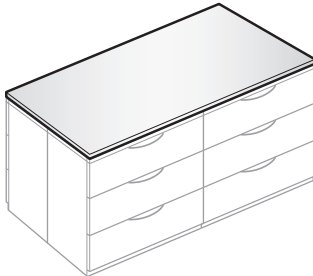

JTPW-3660

Features

- Intended for use on multiple files with proud style fronts.
- 37.5"(953mm) deep top is intended for back-to-back file applications.

Common Features

- Includes wood top and attachment hardware.
- 1.19"(30mm) thick wood veneer top has 3mm edgeband on the front and back edges, 1mm edgeband on the sides.

To Order, Specify:

1) Product number.
2) Wood finish color.

Specification Tips

- Top attaches to metal file top with fasteners. Field drilling is required.
- Designed to be used on X Series lateral files with proud style fronts only.