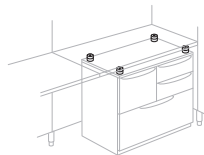

X Series Combination Unit Accessories — page 338

JSHA-1
Worksurface Height Adjustment Kit for Attached Combination Unit