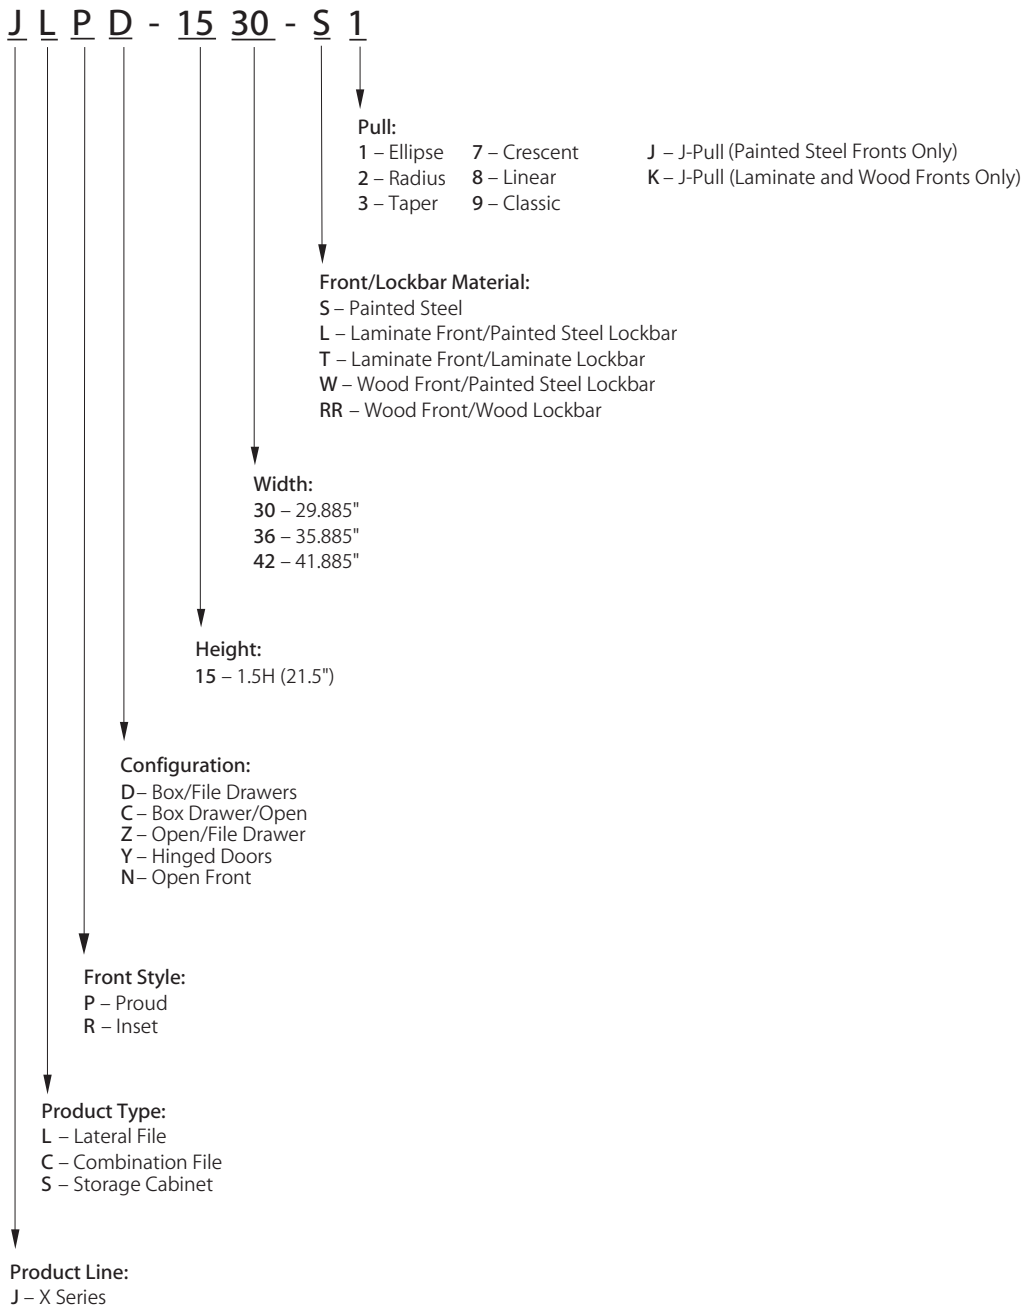

X Series 1.5H Filing & Storage — Catalog Logic