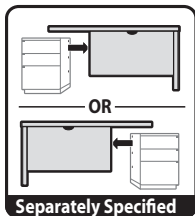

Height	Depth	Width	Number ① ② ③	End Panel - Laminate A		End Panel - Laminate B		
				Modesty - Steel Trim A	Trim B	Modesty - Steel Trim A	Trim B	
Top — Laminate A								
29"(737mm)	24"(610mm)	48"(1219mm)	JDSL-2448-J	L	$1564.07	$1602.48	$1603.23	$1641.64
		54"(1372mm)	JDSL-2454-J	L	1650.17	1696.26	1689.33	1735.42
		60"(1524mm)	JDSL-2460-J	L	1736.27	1790.04	1775.43	1829.20
		66"(1676mm)	JDSL-2466-J	L	1822.37	1883.82	1861.53	1922.98
		72"(1829mm)	JDSL-2472-J	L	1908.47	1977.60	1947.63	2016.76
		78"(1981mm)	JDSL-2478-J	L	1994.57	2071.38	2033.73	2110.54
		84"(2134mm)	JDSL-2484-J	L	2080.67	2165.16	2119.83	2204.32
29"(737mm)	30"(762mm)	48"(1219mm)	JDSL-3048-J	L	$1630.97	$1669.38	$1671.51	$1709.92
		54"(1372mm)	JDSL-3054-J	L	1717.07	1763.16	1757.61	1803.70
		60"(1524mm)	JDSL-3060-J	L	1803.17	1856.94	1843.71	1897.48
		66"(1676mm)	JDSL-3066-J	L	1889.27	1950.72	1929.81	1991.26
		72"(1829mm)	JDSL-3072-J	L	1975.37	2044.50	2015.91	2085.04
		78"(1981mm)	JDSL-3078-J	L	2061.47	2138.28	2102.01	2178.82
		84"(2134mm)	JDSL-3084-J	L	2147.57	2232.06	2188.11	2272.60
Top — Laminate B								
29"(737mm)	24"(610mm)	48"(1219mm)	JDSL-2448-J	L	1641.87	$1680.28	$1681.03	$1719.44
		54"(1372mm)	JDSL-2454-J	L	1734.87	1780.96	1774.03	1820.12
		60"(1524mm)	JDSL-2460-J	L	1827.87	1881.64	1867.03	1920.80
		66"(1676mm)	JDSL-2466-J	L	1920.87	1982.32	1960.03	2021.48
		72"(1829mm)	JDSL-2472-J	L	2013.87	2083.00	2053.03	2122.16
		78"(1981mm)	JDSL-2478-J	L	2106.87	2183.68	2146.03	2222.84
		84"(2134mm)	JDSL-2484-J	L	2199.87	2284.36	2239.03	2323.52
29"(737mm)	30"(762mm)	48"(1219mm)	JDSL-3048-J	L	$1712.61	$1751.02	$1753.15	$1791.56
		54"(1372mm)	JDSL-3054-J	L	1805.61	1851.70	1846.15	1892.24
		60"(1524mm)	JDSL-3060-J	L	1898.61	1952.38	1939.15	1992.92
		66"(1676mm)	JDSL-3066-J	L	1991.61	2053.06	2032.15	2093.60
		72"(1829mm)	JDSL-3072-J	L	2084.61	2153.74	2125.15	2194.28
		78"(1981mm)	JDSL-3078-J	L	2177.61	2254.42	2218.15	2294.96
		84"(2134mm)	JDSL-3084-J	L	2270.61	2355.10	2311.15	2395.64

JDSL-JAFLDS
(Left-Hand)

Features

- Includes laminate top, laminate end panel, steel modesty panel, and assembly hardware (pedestal not included).
- High-pressure laminate top has 3mm edgeband on user and guest edge, and 1mm edgeband on sides.
- Modesty panel is available with or without scallop wireway for cable management; scallop is centered at top of modesty panel.
- Desk orientation can be field-changed from left to right or right to left. Order hole plugs (qty. 8) from eParts to cover exposed mounting holes.
- Glides provide 1"(25mm) adjustment range.
- Field assembled.

Specification Tip

- One X Series desk pedestal must be specified separately; nominal depth of desk pedestals must match nominal depth of desk top.

To Order, Specify:

1) Product number, including:

① Orientation:

- **AF** Left-hand
- **FA** Right-hand

② Modesty Panel Height:

- **B** 1/3 Height
- **D** 3/4 Height, add **$101.34** list
- **F** Full Height, add **$202.67** list

③ Modesty Panel Cable Management:

- **N** No Scallop
- **S** Scallop

2) Laminate color for top.
3) Edge trim color for top.
4) Laminate color for end panel.
5) Edge trim color for end panel.
6) Trim color for modesty panel.

*Note: Desk pedestal must be specified separately.