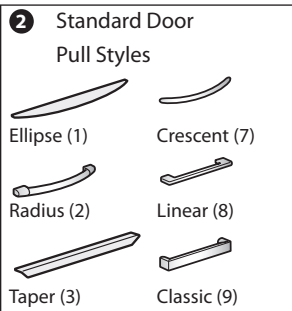

X Series 24" Wide Personal Storage Towers

5H Personal Storage Tower with Bookcase Upper Storage

Features