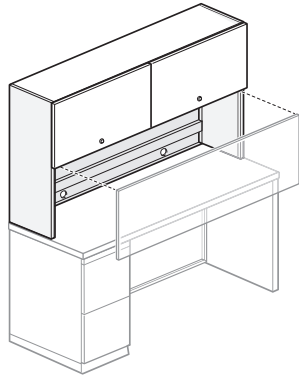

X Series Vertical Storage Units

Flipper Door Vertical Storage Unit – Steel Front with Laminate End Panels

Actual Height	Actual Depth	Width	Number	Top & Shelf - Steel Trim A End Panels - Laminate		Top & Shelf - Steel Trim B End Panels - Laminate	
				A	B	A	B
Flipper Door — Steel Trim A							
34.25"(870mm)	14"(356mm)	48"(1219mm)	JUFS-3348-LL	$2430.96	$2470.18	$2528.97	$2568.19
		60"(1524mm)	JUFS-3360-LL	2935.32	2974.54	3033.33	3072.55
		66"(1676mm)	JUFS-3366-LL	3205.21	3244.43	3303.22	3342.44
		72"(1829mm)	JUFS-3372-LL	3457.39	3496.61	3555.40	3594.62
Flipper Door — Steel Trim B							
34.25"(870mm)	14"(356mm)	48"(1219mm)	JUFS-3348-LL	$2468.78	$2508.00	$2566.79	$2606.01
		60"(1524mm)	JUFS-3360-LL	3026.30	3065.52	3124.31	3163.53
		66"(1676mm)	JUFS-3366-LL	3322.77	3361.99	3420.78	3460.00
		72"(1829mm)	JUFS-3372-LL	3601.53	3640.75	3699.54	3738.76

JUFS-LL

Features

- Includes steel top and interior shelf, steel flipper door(s), laminate end panels, assembly hardware, and double-sided adhesive tape for attachment to desk or credenza.
- For lock options, refer to Lock Program section of the Accessories Price List.
- Lock plug bezel available in black or chrome.
- Accepts separately specified task lights.
- 48"(1219mm) wide units have one door; 60"(1524mm), 66"(1676mm), and 72"(1829mm) wide units have two doors.
- Inside height clearance is 13"(330mm). Inside depth clearance is 12.75"(324mm).
- Vertical clearance between desk/credenza top and underside of shelf is 19"(483mm).
- Units are standard with two grommets located in the back panel.
- Ships fully assembled.

Specification Tips

- Vertical Storage Unit Tackboard is required and must be specified separately.
- Specify tackboard designed for use with VSU laminate or wood end panels.
- Vertical Storage Unit has a painted back. Painted back matches case color.

To Order, Specify:

1) Product number.
2) Trim color for top and shelf.
3) Trim color for door.
4) Laminate color for end panels.
5) Edge trim color for end panels.
6) Trim color for lock plug.

Note: Tackboard must be specified separately.