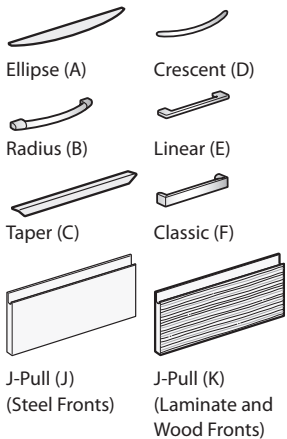

2 Touch Latch Door Pull Styles

To Order, Specify:

Painted Steel Drawer/Door Fronts

1) Product number, including:

1 Front/Lockbar Option:

SS Painted steel fronts/painted steel lockbar

2 Pull (see side bar)

$42.62 upcharge list for touch latch door(s).

2) Trim color for case and front.

3) Trim color for pull (Ellipse and Radius only).

–Ellipse (Non-Metallic trim colors only)

–Radius (Metallic trim colors only; upcharge for Metallic trim on pull is included in price.)

4) Trim color for lock plug.

Laminate Drawer/Door Fronts

1) Product number, including:

1 Front/Lockbar Option:

LL Laminate fronts/painted steel lockbar

TT Laminate fronts/laminate lockbar, add **$63.93** list

2 Pull (see side bar)

$42.62 upcharge list for touch latch door(s).

2) Trim color for case.

3) Trim color for pull (Ellipse and Radius only).

–Ellipse (Non-Metallic trim colors only)

–Radius (Metallic trim colors only; upcharge for Metallic trim on pull is included in price.)

4) Laminate color for drawer/door fronts.

5) Edge trim color for drawer/door fronts.

6) Trim color for lock plug.

Wood Drawer/Door Fronts

1) Product number, including:

1 Front/Lockbar Option:

WW Wood fronts/painted steel lockbar

RR Wood fronts/wood lockbar, add **$123.01** list

2 Pull (see side bar)

$42.62 upcharge list for touch latch door(s).

2) Trim color for case.

3) Trim color for pull (Ellipse and Radius only).

–Ellipse (Non-Metallic trim colors only)

–Radius (Metallic trim colors only; upcharge for Metallic trim on pull is included in price.)

4) Wood finish color for drawer/door fronts.

5) Trim color for lock plug.