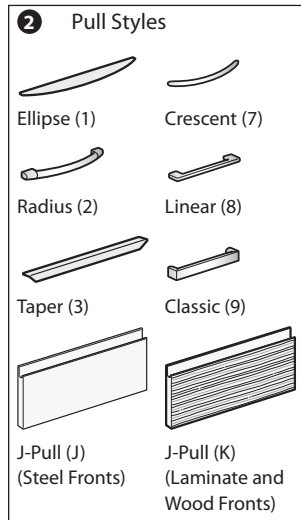

X Series 1.5H Filing & Storage

1.5H Lateral File – Proud Front

Features

- Includes:
  - –One 12”(305mm) high file drawer and one 6”(152mm) high box drawer
  - –Factory-installed counterweight
- File drawer includes side-to-side hanging bars that accommodate letter, legal, and EDP suspended file folders.
- Drawer front options include painted, laminate, or wood.
- Laminate fronts can be specified with a painted steel or laminate lockbar.
- Wood fronts can be specified with a painted steel or wood lockbar.
- Optional drawer pulls include Ellipse, Radius, Taper, Crescent, Linear, Classic, and J-Pull.
  - –Ellipse pull available in non-Metallic trim colors only
  - –Radius pull available in Metallic trim colors only
  - –Taper and J-Pull pull trim color matches case trim color
  - –Crescent, Linear and Classic pulls are brushed nickel finish
- Drawers have full extension steel ball-bearing slides.
- Drawer interiors and accessories are black finish color.
- Single lock secures both drawers.
- Lock plug is available in black or chrome.
- For lock options, refer to Lock Program section of the Accessories Price List.
- Glides provide 1.5”(38mm) adjustment range.

Specification Tips

- When using one or more 1.5H units to provide guest seating, file top or common file top is required; specified separately.
- Cushion available for use on file top or common file top; specified separately.

To Order, Specify:

Painted Steel Drawer Fronts

1. Product number, including:

① Front/Lockbar Option:

S Painted steel fronts/painted steel lockbar

② Pull (see side bar)

1. Trim color for case and front.
2. Trim color for pull (Ellipse and Radius only).
   - –Ellipse (Non-Metallic trim colors only)
   - –Radius (Metallic trim colors only; upcharge for Metallic trim on pull is included in price.)

1. Trim color for lock plug.

Laminate Drawer Fronts

1. Product number, including:

① Front/Lockbar Option:

L Laminate fronts/painted steel lockbar

T Laminate fronts/laminate lockbar, add **$53.99** list

② Pull (see side bar)

1. Trim color for case.
2. Trim color for pull (Ellipse and Radius only).
   - –Ellipse (Non-Metallic trim colors only)
   - –Radius (Metallic trim colors only; upcharge for Metallic trim on pull is included in price.)

1. Laminate color for drawer fronts.

1. Edge trim color for drawer fronts.

1. Trim color for lock plug.

Wood Drawer Fronts

1. Product number, including:

① Front/Lockbar Option:

W Wood fronts/painted steel lockbar

R Wood fronts/wood lockbar, add **$104.36** list

② Pull (see side bar)

1. Trim color for case.
2. Trim color for pull (Ellipse and Radius only).
   - –Ellipse (Non-Metallic trim colors only)
   - –Radius (Metallic trim colors only; upcharge for Metallic trim on pull is included in price.)

1. Wood finish color for drawer fronts.

1. Trim color for lock plug.