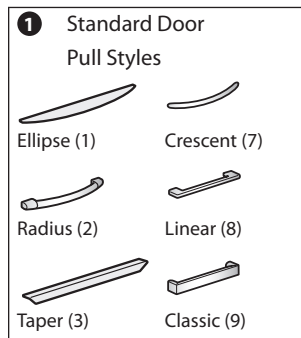

Actual Depth	Actual Width	Pull	Number 1	Trim A	B
63.5"(1613mm) High					
18.75"(476mm)	29.885"(759mm)	1, J	JLPX-0530-S	$3891.93	$4179.84
		2, 3	JLPX-0530-S	4115.16	4403.07
		7, 8, 9	JLPX-0530-S	4169.10	4457.01
18.75"(476mm)	35.885"(911mm)	1, J	JLPX-0536-S	$4614.91	$4940.60
		2, 3	JLPX-0536-S	4838.14	5163.83
		7, 8, 9	JLPX-0536-S	4892.08	5217.77
18.75"(476mm)	41.885"(1064mm)	1, J	JLPX-0542-S	$5337.89	$5701.36
		2, 3	JLPX-0542-S	5561.12	5924.59
		7, 8, 9	JLPX-0542-S	5615.06	5978.53

Features

- Includes:
  - –Hinged door section at the top
  - –Individually locking 12"(305mm) high drawers
  - –Security shelves between drawers
- Each drawer includes side-to-side hanging bars that accommodate letter, legal, and EDP suspended file folders.
- Optional drawer/door pulls include Ellipse, Radius, Taper, Crescent, Linear, Classic, and J-Pull.
  - –Ellipse pull available in non-Metallic trim colors only
  - –Radius pull available in Metallic trim colors only
  - –Taper and J-Pull pull trim color matches case trim color
  - –Crescent, Linear and Classic pulls are brushed nickel finish and are oriented vertically on the hinged doors
- Standard door or touch latch door choice is determined by pull style code.
- Drawers have full extension steel ball-bearing slides.
- Drawer interiors and accessories are black finish color.
- Each drawer has a separate lock, centered on drawer front 3"(76mm) below top edge.
- Hinged door section does not lock.
- Lock plugs are available in black or chrome.
- For lock options, refer to Lock Program section of the Accessories Price List.
- Glides provide 1.5"(38mm) adjustment range.

To Order, Specify:

1. Product number.
2. Trim color for case and front.
3. **1** Pull (see side bar)
   - –Ellipse (Non-Metallic trim colors only)
   - –Radius (Metallic trim colors only; upcharge for Metallic trim on pull is included in price.)
4. Trim color for lock plug.

Specification Tips

- A separately specified counterweight is recommended when lateral file is not ganged to another file or anchored to a fixed object.
- Storage section accommodates standard-height binders.
- Additional accessories are available and can be specified separately.