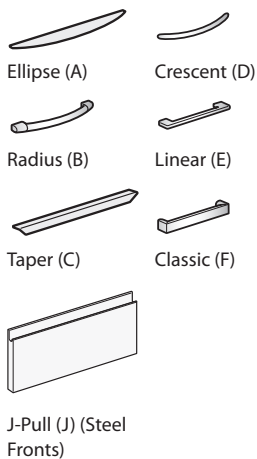

1 Touch Latch Door Pull Styles

Specification Tips

- Optional white translucent top adds 2.75”(70mm) to overall height of unit.
- Additional storage unit shelves can be specified separately.