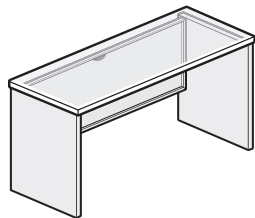

Height	Depth	Width	Number	① ②	End Panel - Wood Group A		End Panel - Wood Group B			
					Modesty - Steel Trim A	Trim B	Modesty - Steel Trim A	Trim B		
Top — Laminate A										
29"(737mm)	24"(610mm)	30"(762mm)	JDSL-2430-JFFW	■ ■	$2315.09	$2330.46	$2582.33	$2597.70		
		36"(914mm)	JDSL-2436-JFFW	■ ■	2401.19	2424.24	2668.43	2691.48		
		42"(1067mm)	JDSL-2442-JFFW	■ ■	2487.29	2518.02	2754.53	2785.26		
		48"(1219mm)	JDSL-2448-JFFW	■ ■	2573.39	2611.80	2840.63	2879.04		
		54"(1372mm)	JDSL-2454-JFFW	■ ■	2659.49	2705.58	2926.73	2972.82		
		60"(1524mm)	JDSL-2460-JFFW	■ ■	2745.59	2799.36	3012.83	3066.60		
		66"(1676mm)	JDSL-2466-JFFW	■ ■	2831.69	2893.14	3098.93	3160.38		
		72"(1829mm)	JDSL-2472-JFFW	■ ■	2917.79	2986.92	3185.03	3254.16		
29"(737mm)	30"(762mm)	30"(762mm)	JDSL-3030-JFFW	■ ■	$2399.09	$2414.46	$2672.93	$2688.30		
		36"(914mm)	JDSL-3036-JFFW	■ ■	2485.19	2508.24	2759.03	2782.08		
		42"(1067mm)	JDSL-3042-JFFW	■ ■	2571.29	2602.02	2845.13	2875.86		
		48"(1219mm)	JDSL-3048-JFFW	■ ■	2657.39	2695.80	2931.23	2969.64		
		54"(1372mm)	JDSL-3054-JFFW	■ ■	2743.49	2789.58	3017.33	3063.42		
		60"(1524mm)	JDSL-3060-JFFW	■ ■	2829.59	2883.36	3103.43	3157.20		
		66"(1676mm)	JDSL-3066-JFFW	■ ■	2915.69	2977.14	3189.53	3250.98		
		72"(1829mm)	JDSL-3072-JFFW	■ ■	3001.79	3070.92	3275.63	3344.76		
		Top — Laminate B								
		29"(737mm)	24"(610mm)	30"(762mm)	JDSL-2430-JFFW	■ ■	$2372.19	$2387.56	$2639.43	$2654.80
36"(914mm)	JDSL-2436-JFFW			■ ■	2465.19	2488.24	2732.43	2755.48		
42"(1067mm)	JDSL-2442-JFFW			■ ■	2558.19	2588.92	2825.43	2856.16		
48"(1219mm)	JDSL-2448-JFFW			■ ■	2651.19	2689.60	2918.43	2956.84		
54"(1372mm)	JDSL-2454-JFFW			■ ■	2744.19	2790.28	3011.43	3057.52		
60"(1524mm)	JDSL-2460-JFFW			■ ■	2837.19	2890.96	3104.43	3158.20		
66"(1676mm)	JDSL-2466-JFFW			■ ■	2930.19	2991.64	3197.43	3258.88		
72"(1829mm)	JDSL-2472-JFFW			■ ■	3023.19	3092.32	3290.43	3359.56		
29"(737mm)	30"(762mm)	30"(762mm)	JDSL-3030-JFFW	■ ■	$2460.03	$2475.40	$2733.87	$2749.24		
		36"(914mm)	JDSL-3036-JFFW	■ ■	2553.03	2576.08	2826.87	2849.92		
		42"(1067mm)	JDSL-3042-JFFW	■ ■	2646.03	2676.76	2919.87	2950.60		
		48"(1219mm)	JDSL-3048-JFFW	■ ■	2739.03	2777.44	3012.87	3051.28		
		54"(1372mm)	JDSL-3054-JFFW	■ ■	2832.03	2878.12	3105.87	3151.96		
		60"(1524mm)	JDSL-3060-JFFW	■ ■	2925.03	2978.80	3198.87	3252.64		
		66"(1676mm)	JDSL-3066-JFFW	■ ■	3018.03	3079.48	3291.87	3353.32		
		72"(1829mm)	JDSL-3072-JFFW	■ ■	3111.03	3180.16	3384.87	3454.00		

JDSL-JFFWDS

Features

- Includes laminate top, wood end panels, steel modesty panel, and assembly hardware.
- High-pressure laminate top has 3mm edgeband on user and guest edge, and 1mm edgeband on sides.
- Modesty panel is available with or without scallop wireway for cable management; scallop is centered at top of modesty panel.
- Glides provide 1.5"(38mm) adjustment range.
- Field assembled.

Specification Tip

- When placing a mobile, attached, or suspended pedestal inside the desk shell, pedestal depth must be at least 6"(152mm) less than nominal depth of top. See table.

Desk/Pedestal Nominal Depths

Desk Depth	Pedestal Depth
24"(610mm)	18"(457mm)
30"(762mm)	24"(610mm)

To Order, Specify:

1) Product number, including:

① Modesty Panel Height:

- **B** 1/3 Height
- **D** 3/4 Height, add **$101.34** list
- **F** Full Height, add **$202.67** list

② Modesty Panel Cable Management:

- **N** No Scallop
- **S** Scallop

2) Laminate color for top.
3) Edge trim color for top.
4) Wood trim color for end panels.
5) Trim color for modesty panel.