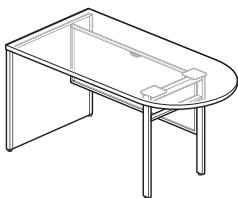

JDDW-KBRSDS
(Right-Hand, with Guest Modesty Panel)

Features

- Includes wood top, steel end panel, steel double support leg, and hardware for assembly and attachment to adjoining casegood.
- Available with or without guest modesty panel.
- Wood veneer top has 3mm edgeband on the perimeter and 1mm edgeband on the back.
- Guest modesty panel is available with or without scallop wireway for cable management; scallop is centered at top of modesty panel.
- Glides provide 1"(25mm) adjustment range.
- Field assembled.

Specification Tips

- Not for use as a stand-alone casegood. Must be attached to a return or bridge.
- D-top is non-handed without the guest modesty panel; guest modesty panel requires left or right hand product specification.
- A separately specified Worksurface Reinforcement Channel provides worksurface reinforcement to minimize deflection. Recommended for heavily loaded worksurface applications.

To Order, Specify:

1) Product number, including:

① Orientation:

- **F** Non-handed, no guest modesty panel
- **L** Left-hand, with guest modesty panel
- **R** Right-hand, with guest modesty panel

② Modesty Panel Height:

- **N** No Guest Modesty Panel (Non-handed only)
- **B** 1/3 Height, add **$90.33** list
- **D** 3/4 Height, add **$180.68** list
- **F** Full Height, add **$271.03** list

③ Modesty Panel Cable Management:

- **N** No Scallop
- **S** Scallop

2) Wood finish color for top.
3) Trim color for end panel.
4) Trim color for double support leg and guest modesty panel (if specified).