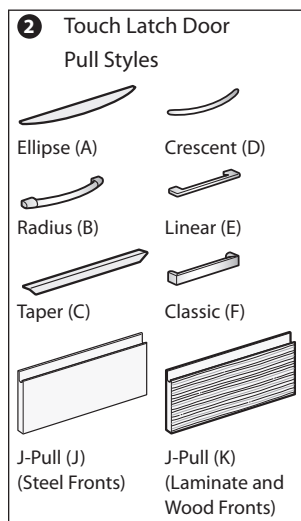

To Order, Specify (cont'd):

Laminate Drawer/Door Fronts

1) Product number, including:

1 Front/Lockbar Option:

LL Laminate fronts/painted steel lockbar

TT Laminate fronts/laminate lockbar, add **$63.93** list

2 Pull (see side bar)

$42.62 upcharge list for touch latch door(s).

3 Top Option:

R Regular top

T Translucent top, add **$789.06** list

L Laminate top, add **$191.85** list

2) Trim color for case.

3) Trim color for pull (Ellipse and Radius only).
  - –Ellipse (Non-Metallic trim colors only)
  - –Radius (Metallic trim colors only; upcharge for Metallic trim on pull is included in price.)

4) Laminate color for drawer/door fronts (and top, if laminate top is specified).

5) Edge trim color for drawer/door fronts (and top, if laminate top is specified).

6) Trim color for lock plug.

Wood Drawer/Door Fronts

1) Product number, including:

1 Front/Lockbar Option:

WW Wood fronts/painted steel lockbar

RR Wood fronts/wood lockbar, add **$123.01** list

2 Pull (see side bar)

$42.62 upcharge list for touch latch door(s).

3 Top Option:

R Regular top

T Translucent top, add **$789.06** list

W Wood top, add **$368.97** list

2) Trim color for case.

3) Trim color for pull (Ellipse and Radius only).
  - –Ellipse (Non-Metallic trim colors only)
  - –Radius (Metallic trim colors only; upcharge for Metallic trim on pull is included in price.)

4) Wood finish for drawer/door fronts (and top, if wood top is specified).

5) Trim color for lock plug.