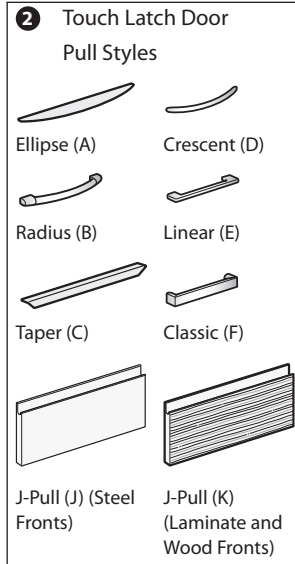

Specification Tips

- Storage unit accommodates one row of standard-height binders.
- Pedestal file drawer has a half-height back. To accommodate side-to-side legal filing, or to convert to a full-height back, a legal-size filing kit must be specified separately.
- Additional accessories are available and can be specified separately.