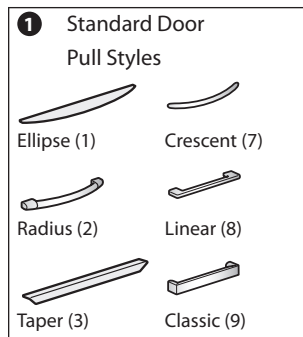

Actual Depth	Actual Width	Pull	Number	1 2	Trim A	B
4H, 48.5" (1232mm) – File/File, Valet Right						
23.625" (600mm)	24" (610mm)	1, J	J2HW-4824-SS	■ ■	$3957.93	$4202.29
		2, 3	J2HW-4824-SS	■ ■	4079.35	4323.71
		7, 8, 9	J2HW-4824-SS	■ ■	4118.75	4363.11
4H, 48.5" (1232mm) – File/File, Valet Left						
23.625" (600mm)	24" (610mm)	1, J	J2HX-4824-SS	■ ■	$3957.93	$4202.29
		2, 3	J2HX-4824-SS	■ ■	4079.35	4323.71
		7, 8, 9	J2HX-4824-SS	■ ■	4118.75	4363.11
4H, 51.5" (1308mm) – File/File, Valet Right						
23.625" (600mm)	24" (610mm)	1, J	J2HW-5124-SS	■ ■	$4102.24	$4361.35
		2, 3	J2HW-5124-SS	■ ■	4223.66	4482.77
		7, 8, 9	J2HW-5124-SS	■ ■	4263.06	4522.17
4H, 51.5" (1308mm) – File/File, Valet Left						
23.625" (600mm)	24" (610mm)	1, J	J2HX-5124-SS	■ ■	$4102.24	$4361.35
		2, 3	J2HX-5124-SS	■ ■	4223.66	4482.77
		7, 8, 9	J2HX-5124-SS	■ ■	4263.06	4522.17

Features

- Includes:
  - –Pedestal section with individually locking drawers
  - –Non-locking valet with coat rod
  - –Non-locking upper storage unit with one removable shelf. Shelf is positioned at 12.5" (318mm) from bottom of hinged door area
- Each drawer includes one compressor.
- Optional drawer/door pulls include Ellipse, Radius, Taper, Crescent, Linear, Classic, and J-Pull.
  - –Ellipse pull available in non-Metallic trim colors only
  - –Radius pull available in Metallic trim colors only
  - –Taper and J-Pull pull trim color matches case trim color
  - –Crescent, Linear and Classic pulls are brushed nickel finish
  - –J-Pull available with touch latch doors only
- Standard door or touch latch door choice is determined by pull style code.
- Drawers have full extension steel ball-bearing slides.
- Interiors, shelf, and accessories are black finish color.
- Drawer section contains two locks; left-hand lock secures top file drawer, right-hand lock secures bottom file drawer.
- Valet and storage doors do not lock.
- Lock plugs are available in black or chrome.
- For lock options, refer to Lock Program section of the Accessories Price List.
- Glides provide 1" (25mm) adjustment range.

Specification Tips

- Optional white translucent top adds 2.75" (70mm) to overall height of unit.
- Additional storage unit shelves can be specified separately.

To Order, Specify:

1. Product number.
2. **1 Pull** (see side bar)
   - $42.62 upcharge list for touch latch doors
3. **2 Top Option:**
   - **R** Regular top
   - **T** Translucent top, add $789.06 list
4. Trim color for case and front.
5. Trim color for pull (Ellipse and Radius only).
   - –Ellipse (Non-Metallic trim colors only)
   - –Radius (Metallic trim colors only; upcharge for Metallic trim on pull is included in price.)
6. Trim color for lock plug.