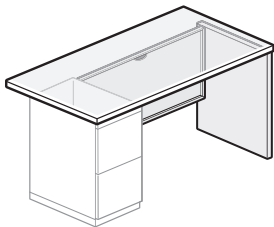

Height	Depth	Width	Number ① ② ③	End Panel - Laminate A		End Panel - Laminate B				
				Modesty - Steel Trim A	Trim B	Modesty - Steel Trim A	Trim B			
Top — Laminate A										
29"(737mm)	30"(762mm)	48"(1219mm)	JDXL-3048-J	L	$1630.97	$1669.38	$1671.51	$1709.92		
		54"(1372mm)	JDXL-3054-J	L	1717.07	1763.16	1757.61	1803.70		
		60"(1524mm)	JDXL-3060-J	L	1803.17	1856.94	1843.71	1897.48		
		66"(1676mm)	JDXL-3066-J	L	1889.27	1950.72	1929.81	1991.26		
		72"(1829mm)	JDXL-3072-J	L	1975.37	2044.50	2015.91	2085.04		
		78"(1981mm)	JDXL-3078-J	L	2061.47	2138.28	2102.01	2178.82		
		84"(2134mm)	JDXL-3084-J	L	2147.57	2232.06	2188.11	2272.60		
		29"(737mm)	36"(914mm)	48"(1219mm)	JDXL-3648-J	L	$1697.87	$1736.28	$1739.79	$1778.20
54"(1372mm)	JDXL-3654-J			L	1783.97	1830.06	1825.89	1871.98		
60"(1524mm)	JDXL-3660-J			L	1870.07	1923.84	1911.99	1965.76		
66"(1676mm)	JDXL-3666-J			L	1956.17	2017.62	1998.09	2059.54		
72"(1829mm)	JDXL-3672-J			L	2042.27	2111.40	2084.19	2153.32		
78"(1981mm)	JDXL-3678-J			L	2128.37	2205.18	2170.29	2247.10		
84"(2134mm)	JDXL-3684-J			L	2214.47	2298.96	2256.39	2340.88		
Top — Laminate B										
29"(737mm)	30"(762mm)	48"(1219mm)	JDXL-3048-J	L	1712.61	$1751.02	$1753.15	$1791.56		
		54"(1372mm)	JDXL-3054-J	L	1805.61	1851.70	1846.15	1892.24		
		60"(1524mm)	JDXL-3060-J	L	1898.61	1952.38	1939.15	1992.92		
		66"(1676mm)	JDXL-3066-J	L	1991.61	2053.06	2032.15	2093.60		
		72"(1829mm)	JDXL-3072-J	L	2084.61	2153.74	2125.15	2194.28		
		78"(1981mm)	JDXL-3078-J	L	2177.61	2254.42	2218.15	2294.96		
		84"(2134mm)	JDXL-3084-J	L	2270.61	2355.10	2311.15	2395.64		
		29"(737mm)	36"(914mm)	48"(1219mm)	JDXL-3648-J	L	$1783.35	$1821.76	$1825.27	$1863.68
54"(1372mm)	JDXL-3654-J			L	1876.35	1922.44	1918.27	1964.36		
60"(1524mm)	JDXL-3660-J			L	1969.35	2023.12	2011.27	2065.04		
66"(1676mm)	JDXL-3666-J			L	2062.35	2123.80	2104.27	2165.72		
72"(1829mm)	JDXL-3672-J			L	2155.35	2224.48	2197.27	2266.40		
78"(1981mm)	JDXL-3678-J			L	2248.35	2325.16	2290.27	2367.08		
84"(2134mm)	JDXL-3684-J			L	2341.35	2425.84	2383.27	2467.76		

JDXL-JAFLDS
(Left-Hand)

Features

- Includes laminate top, laminate end panel, steel modesty panel, and assembly hardware (pedestal not included).
- High-pressure laminate top has 3mm edgeband on user and guest edge, and 1mm edgeband on sides.
- Edge on guest side extends 6"(152mm) beyond pedestal and end panel along the entire width of the desk.
- Modesty panel is available with or without scallop wireway for cable management; scallop is centered at top of modesty panel.
- Desk orientation can be field-changed from left to right or right to left. Order hole plugs (qty. 8) from eParts to cover exposed mounting holes.
- Glides provide 1"(25mm) adjustment range.
- Field assembled.

Specification Tip

- One X Series desk pedestal must be specified separately; nominal depth of desk pedestal must be 6"(152mm) less than nominal depth of desk top. See table.

Desk/Pedestal Nominal Depths

Desk Depth	Pedestal Depth
30"(762mm)	24"(610mm)
36"(914mm)	30"(762mm)

To Order, Specify:

1. Product number, including:

① Orientation:

- **AF** Left-hand
- **FA** Right-hand

② Modesty Panel Height:

- **B** 1/3 Height
- **D** 3/4 Height, add **$101.34** list
- **F** Full Height, add **$202.67** list

③ Modesty Panel Cable Management:

- **N** No Scallop
- **S** Scallop

1. Laminate color for top.
2. Edge trim color for top.
3. Laminate color for end panel.
4. Edge trim color for end panel.
5. Trim color for modesty panel.

*Note: Desk pedestal must be specified separately.