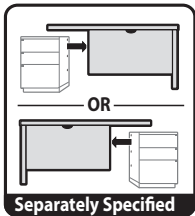

Height	Depth	Width	Number ① ② ③	End Panel - Laminate A		End Panel - Laminate B		
				Modesty - Steel Trim A	Trim B	Modesty - Steel Trim A	Trim B	
Top — Laminate A								
29"(737mm)	30"(762mm)	48"(1219mm)	JDHL-3048-J	L	$1766.71	$1805.12	$1807.25	$1845.66
		54"(1372mm)	JDHL-3054-J	L	1852.81	1898.90	1893.35	1939.44
		60"(1524mm)	JDHL-3060-J	L	1938.91	1992.68	1979.45	2033.22
		66"(1676mm)	JDHL-3066-J	L	2025.01	2086.46	2065.55	2127.00
		72"(1829mm)	JDHL-3072-J	L	2111.11	2180.24	2151.65	2220.78
		78"(1981mm)	JDHL-3078-J	L	2197.21	2274.02	2237.75	2314.56
		84"(2134mm)	JDHL-3084-J	L	2283.31	2367.80	2323.85	2408.34
29"(737mm)	36"(914mm)	48"(1219mm)	JDHL-3648-J	L	$1833.61	$1872.02	$1875.53	$1913.94
		54"(1372mm)	JDHL-3654-J	L	1919.71	1965.80	1961.63	2007.72
		60"(1524mm)	JDHL-3660-J	L	2005.81	2059.58	2047.73	2101.50
		66"(1676mm)	JDHL-3666-J	L	2091.91	2153.36	2133.83	2195.28
		72"(1829mm)	JDHL-3672-J	L	2178.01	2247.14	2219.93	2289.06
		78"(1981mm)	JDHL-3678-J	L	2264.11	2340.92	2306.03	2382.84
		84"(2134mm)	JDHL-3684-J	L	2350.21	2434.70	2392.13	2476.62
Top — Laminate B								
29"(737mm)	30"(762mm)	48"(1219mm)	JDHL-3048-J	L	1859.20	$1897.61	$1899.74	$1938.15
		54"(1372mm)	JDHL-3054-J	L	1952.20	1998.29	1992.74	2038.83
		60"(1524mm)	JDHL-3060-J	L	2045.20	2098.97	2085.74	2139.51
		66"(1676mm)	JDHL-3066-J	L	2138.20	2199.65	2178.74	2240.19
		72"(1829mm)	JDHL-3072-J	L	2231.20	2300.33	2271.74	2340.87
		78"(1981mm)	JDHL-3078-J	L	2324.20	2401.01	2364.74	2441.55
		84"(2134mm)	JDHL-3084-J	L	2417.20	2501.69	2457.74	2542.23
29"(737mm)	36"(914mm)	48"(1219mm)	JDHL-3648-J	L	$1929.94	$1968.35	$1971.86	$2010.27
		54"(1372mm)	JDHL-3654-J	L	2022.94	2069.03	2064.86	2110.95
		60"(1524mm)	JDHL-3660-J	L	2115.94	2169.71	2157.86	2211.63
		66"(1676mm)	JDHL-3666-J	L	2208.94	2270.39	2250.86	2312.31
		72"(1829mm)	JDHL-3672-J	L	2301.94	2371.07	2343.86	2412.99
		78"(1981mm)	JDHL-3678-J	L	2394.94	2471.75	2436.86	2513.67
		84"(2134mm)	JDHL-3684-J	L	2487.94	2572.43	2529.86	2614.35

JDHL-JAFLDS
(Left-Hand)

Features

- Includes laminate top, laminate end panel, steel modesty panel, and assembly hardware (pedestal not included).
- High-pressure laminate top has 3mm edgeband on user and guest edge, and 1mm edgeband on sides.
- Bow edge on guest side extends 10"(254mm) beyond pedestal and end panel at the center of the desk (4"(102mm) of extension + 6"(152mm) of bow).
- Modesty panel is available with or without scallop wireway for cable management; scallop is centered at top of modesty panel.
- Desk orientation can be field-changed from left to right or right to left. Order hole plugs (qty. 8) from eParts to cover exposed mounting holes.
- Glides provide 1"(25mm) adjustment range.
- Field assembled.

Specification Tip

- One X Series desk pedestal must be specified separately; nominal depth of desk pedestal must be 6"(152mm) less than nominal depth of desk top. See table.

Desk/Pedestal Nominal Depths

Desk Depth	Pedestal Depth
30"(762mm)	24"(610mm)
36"(914mm)	30"(762mm)

To Order, Specify:

1. Product number, including:

① Orientation:

- **AF** Left-hand
- **FA** Right-hand

② Modesty Panel Height:

- **B** 1/3 Height
- **D** 3/4 Height, add **$101.34** list
- **F** Full Height, add **$202.67** list

③ Modesty Panel Cable Management:

- **N** No Scallop
- **S** Scallop

1. Laminate color for top.
2. Edge trim color for top.
3. Laminate color for end panel.
4. Trim color for end panel.
5. Trim color for modesty panel.

*Note: Desk pedestal must be specified separately.