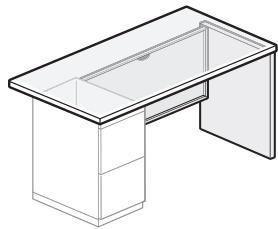

### Features

- Includes wood top, laminate end panel, steel modesty panel, and assembly hardware (pedestal not included).
- Wood veneer top has 3mm edgeband on user and guest edge, and 1mm edgeband on sides.
- Edge on guest side extends 6"(152mm) beyond pedestal and end panel along the entire width of the desk.
- Modesty panel is available with or without scallop wireway for cable management; scallop is centered at top of modesty panel.
- Desk orientation can be field-changed from left to right or right to left. Order hole plugs (qty. 8) from eParts to cover exposed mounting holes.
- Glides provide 1"(25mm) adjustment range.
- Field assembled.