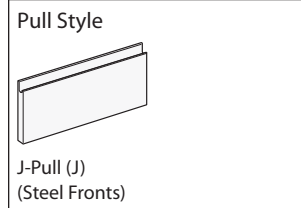

J-Pull (J)
(Steel Fronts)