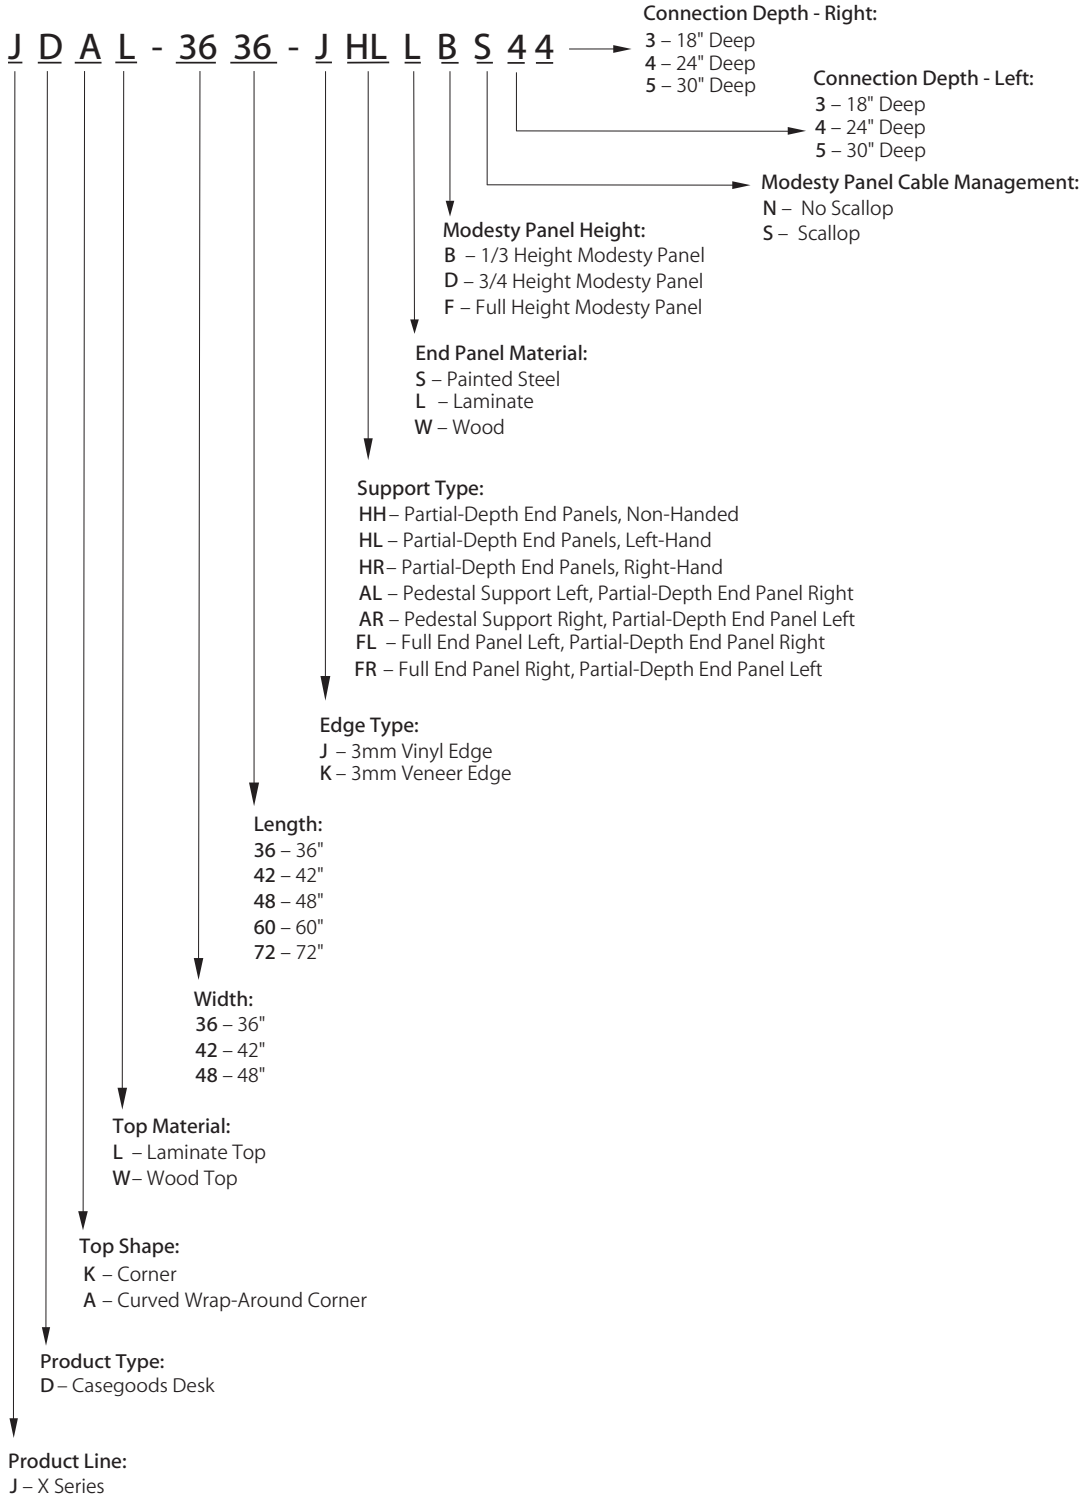

X Series Corners, Extended Corners, Transitional Corners — Catalog Logic