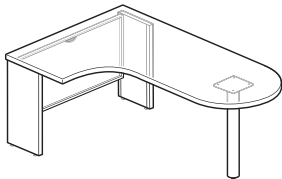

JDVW-KDRSDS4
(Right-Hand)

Features

- Includes wood top, steel end panels, steel modesty panel, steel column, and hardware for assembly and attachment to adjoining casegood.
- Wood veneer top has 3mm edgeband on the perimeter and 1mm edgeband on the back and straight end.
- Modesty panel is available with or without scallop wireway for cable management; scallop is centered at top of modesty panel.
- 36"(914mm) wide units have a 24"(610mm) deep D-end; 42"(1067mm) and 48"(1219mm) wide units have a 30"(762mm) deep D-end.
- Glides provide 1.5"(38mm) adjustment range.
- Field assembled.

Specification Tips

- Not for use as a stand-alone casegood. Must be attached to a return or bridge.
- A separately specified Worksurface Reinforcement Channel provides worksurface reinforcement to minimize deflection. Recommended for heavily loaded worksurface applications.

To Order, Specify:

1) Product number, including:

① Orientation:

L Left-hand

R Right-hand

② Modesty Panel Height:

B 1/3 Height

D 3/4 Height, add **$90.79** list

F Full Height, add **$181.58** list

③ Modesty Panel Cable Management:

N No Scallop

S Scallop

④ Adjoining Surface Depth:

3 18"

4 24", add **$116.52** list

5 30", add **$233.04** list

2) Wood finish color for top.

3) Trim color for end panels.

4) Trim color for column and modesty panel.