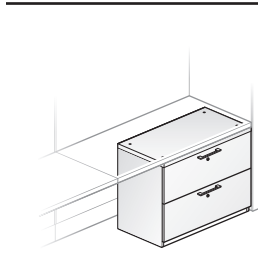

X Series Filing & Storage with Individually Locking Drawers

2H Lateral File with Individually Locking Drawers – Proud Style – Attached

JLPW-0230-S-A