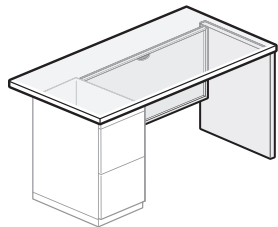

Height	Depth	Width	Number	End Panel - Wood Group A		End Panel - Wood Group B				
				Modesty - Steel Trim A	Modesty - Steel Trim B	Modesty - Steel Trim A	Modesty - Steel Trim B			
Top — Laminate A										
29"(737mm)	30"(762mm)	48"(1219mm)	JDXL-3048-J	W	$1890.98	$1929.39	$2027.90	$2066.31		
		54"(1372mm)	JDXL-3054-J	W	1977.08	2023.17	2114.00	2160.09		
		60"(1524mm)	JDXL-3060-J	W	2063.18	2116.95	2200.10	2253.87		
		66"(1676mm)	JDXL-3066-J	W	2149.28	2210.73	2286.20	2347.65		
		72"(1829mm)	JDXL-3072-J	W	2235.38	2304.51	2372.30	2441.43		
		78"(1981mm)	JDXL-3078-J	W	2321.48	2398.29	2458.40	2535.21		
		84"(2134mm)	JDXL-3084-J	W	2407.58	2492.07	2544.50	2628.99		
		29"(737mm)	36"(914mm)	48"(1219mm)	JDXL-3648-J	W	$1957.88	$1996.29	$2098.10	$2136.51
54"(1372mm)	JDXL-3654-J			W	2043.98	2090.07	2184.20	2230.29		
60"(1524mm)	JDXL-3660-J			W	2130.08	2183.85	2270.30	2324.07		
66"(1676mm)	JDXL-3666-J			W	2216.18	2277.63	2356.40	2417.85		
72"(1829mm)	JDXL-3672-J			W	2302.28	2371.41	2442.50	2511.63		
78"(1981mm)	JDXL-3678-J			W	2388.38	2465.19	2528.60	2605.41		
84"(2134mm)	JDXL-3684-J			W	2474.48	2558.97	2614.70	2699.19		
Top — Laminate B										
29"(737mm)	30"(762mm)	48"(1219mm)	JDXL-3048-J	W	1972.62	$2011.03	$2109.54	$2147.95		
		54"(1372mm)	JDXL-3054-J	W	2065.62	2111.71	2202.54	2248.63		
		60"(1524mm)	JDXL-3060-J	W	2158.62	2212.39	2295.54	2349.31		
		66"(1676mm)	JDXL-3066-J	W	2251.62	2313.07	2388.54	2449.99		
		72"(1829mm)	JDXL-3072-J	W	2344.62	2413.75	2481.54	2550.67		
		78"(1981mm)	JDXL-3078-J	W	2437.62	2514.43	2574.54	2651.35		
		84"(2134mm)	JDXL-3084-J	W	2530.62	2615.11	2667.54	2752.03		
		29"(737mm)	36"(914mm)	48"(1219mm)	JDXL-3648-J	W	$2043.36	$2081.77	$2183.58	$2221.99
54"(1372mm)	JDXL-3654-J			W	2136.36	2182.45	2276.58	2322.67		
60"(1524mm)	JDXL-3660-J			W	2229.36	2283.13	2369.58	2423.35		
66"(1676mm)	JDXL-3666-J			W	2322.36	2383.81	2462.58	2524.03		
72"(1829mm)	JDXL-3672-J			W	2415.36	2484.49	2555.58	2624.71		
78"(1981mm)	JDXL-3678-J			W	2508.36	2585.17	2648.58	2725.39		
84"(2134mm)	JDXL-3684-J			W	2601.36	2685.85	2741.58	2826.07		

Features

- Includes laminate top, wood end panel, steel modesty panel, and assembly hardware (pedestal not included).
- High-pressure laminate top has 3mm edgeband on user and guest edge, and 1mm edgeband on sides.
- Edge on guest side extends 6"(152mm) beyond pedestal and end panel along the entire width of the desk.
- Modesty panel is available with or without scallop wireway for cable management; scallop is centered at top of modesty panel.
- Desk orientation can be field-changed from left to right or right to left. Order hole plugs (qty. 8) from eParts to cover exposed mounting holes.
- Glides provide 1"(25mm) adjustment range.
- Field assembled.

Specification Tip

- One X Series desk pedestal must be specified separately; nominal depth of desk pedestal must be 6"(152mm) less than nominal depth of desk top. See table.

Desk/Pedestal Nominal Depths

Desk Depth	Pedestal Depth
30"(762mm)	24"(610mm)
36"(914mm)	30"(762mm)

To Order, Specify:

1) Product number, including:

1 Orientation:

- **AF** Left-hand
- **FA** Right-hand

2 Modesty Panel Height:

- **B** 1/3 Height
- **D** 3/4 Height, add **$101.34** list
- **F** Full Height, add **$202.67** list

3 Modesty Panel Cable Management:

- **N** No Scallop
- **S** Scallop

2) Laminate color for top.
3) Edge trim color for top.
4) Wood finish color for end panel.
5) Trim color for modesty panel.

*Note: Desk pedestal must be specified separately.