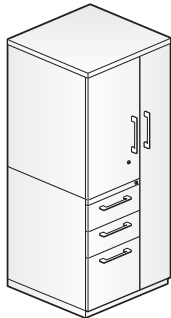

J2HB-5624 (Right)