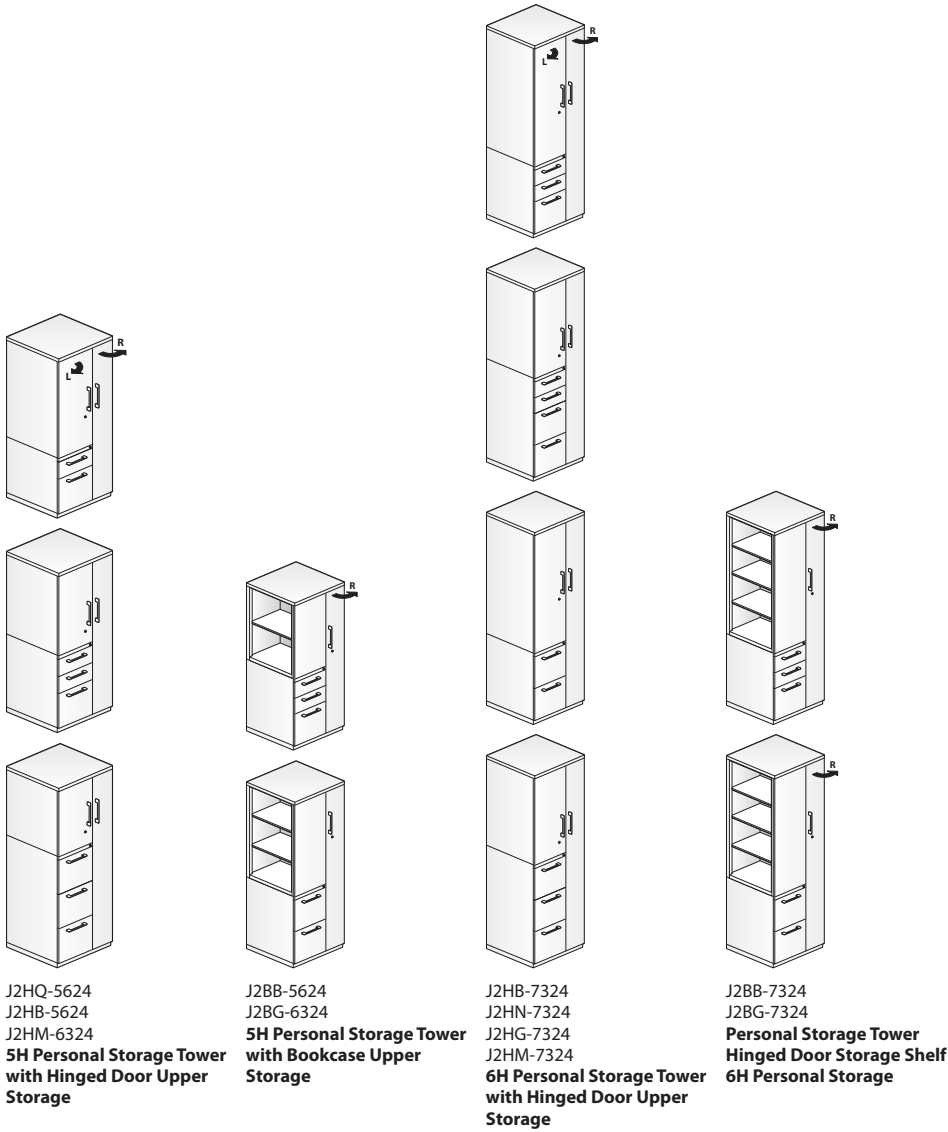

## X Series 24" Wide Personal Storage Towers (cont'd) — pages 226-249

J2HQ-5624  
J2HB-5624  
J2HM-6324  
**5H Personal Storage Tower with Hinged Door Upper Storage**

J2BB-5624  
J2BG-6324  
**5H Personal Storage Tower with Bookcase Upper Storage**