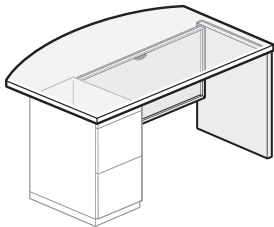

Height	Depth	Width	Number ① ② ③	End Panel - Laminate A		End Panel - Laminate B		
				Modesty - Steel Trim A	Trim B	Modesty - Steel Trim A	Trim B	
Top — Laminate A								
29"(737mm)	30"(762mm)	48"(1219mm)	JDHL-3048-J	L	$1766.71	$1805.12	$1807.25	$1845.66
		54"(1372mm)	JDHL-3054-J	L	1852.81	1898.90	1893.35	1939.44
		60"(1524mm)	JDHL-3060-J	L	1938.91	1992.68	1979.45	2033.22
		66"(1676mm)	JDHL-3066-J	L	2025.01	2086.46	2065.55	2127.00
		72"(1829mm)	JDHL-3072-J	L	2111.11	2180.24	2151.65	2220.78
		78"(1981mm)	JDHL-3078-J	L	2197.21	2274.02	2237.75	2314.56
		84"(2134mm)	JDHL-3084-J	L	2283.31	2367.80	2323.85	2408.34
29"(737mm)	36"(914mm)	48"(1219mm)	JDHL-3648-J	L	$1833.61	$1872.02	$1875.53	$1913.94
		54"(1372mm)	JDHL-3654-J	L	1919.71	1965.80	1961.63	2007.72
		60"(1524mm)	JDHL-3660-J	L	2005.81	2059.58	2047.73	2101.50
		66"(1676mm)	JDHL-3666-J	L	2091.91	2153.36	2133.83	2195.28
		72"(1829mm)	JDHL-3672-J	L	2178.01	2247.14	2219.93	2289.06
		78"(1981mm)	JDHL-3678-J	L	2264.11	2340.92	2306.03	2382.84
		84"(2134mm)	JDHL-3684-J	L	2350.21	2434.70	2392.13	2476.62
Top — Laminate B								
29"(737mm)	30"(762mm)	48"(1219mm)	JDHL-3048-J	L	1859.20	$1897.61	$1899.74	$1938.15
		54"(1372mm)	JDHL-3054-J	L	1952.20	1998.29	1992.74	2038.83
		60"(1524mm)	JDHL-3060-J	L	2045.20	2098.97	2085.74	2139.51
		66"(1676mm)	JDHL-3066-J	L	2138.20	2199.65	2178.74	2240.19
		72"(1829mm)	JDHL-3072-J	L	2231.20	2300.33	2271.74	2340.87
		78"(1981mm)	JDHL-3078-J	L	2324.20	2401.01	2364.74	2441.55
		84"(2134mm)	JDHL-3084-J	L	2417.20	2501.69	2457.74	2542.23
29"(737mm)	36"(914mm)	48"(1219mm)	JDHL-3648-J	L	$1929.94	$1968.35	$1971.86	$2010.27
		54"(1372mm)	JDHL-3654-J	L	2022.94	2069.03	2064.86	2110.95
		60"(1524mm)	JDHL-3660-J	L	2115.94	2169.71	2157.86	2211.63
		66"(1676mm)	JDHL-3666-J	L	2208.94	2270.39	2250.86	2312.31
		72"(1829mm)	JDHL-3672-J	L	2301.94	2371.07	2343.86	2412.99
		78"(1981mm)	JDHL-3678-J	L	2394.94	2471.75	2436.86	2513.67
		84"(2134mm)	JDHL-3684-J	L	2487.94	2572.43	2529.86	2614.35

JDHL-JAFLDS
(Left-Hand)

Features

- Includes laminate top, laminate end panel, steel modesty panel, and assembly hardware (pedestal not included).
- High-pressure laminate top has 3mm edgeband on user and guest edge, and 1mm edgeband on sides.
- Bow edge on guest side extends 10"(254mm) beyond pedestal and end panel at the center of the desk (4"(102mm) of extension + 6"(152mm) of bow).
- Modesty panel is available with or without scallop wireway for cable management; scallop is centered at top of modesty panel.
- Desk orientation can be field-changed from left to right or right to left. Order hole plugs (qty. 8) from eParts to cover exposed mounting holes.
- Glides provide 1"(25mm) adjustment range.
- Field assembled.

Specification Tip

- One X Series desk pedestal must be specified separately; nominal depth of desk pedestal must be 6"(152mm) less than nominal depth of desk top. See table.

Desk/Pedestal Nominal Depths

Desk Depth	Pedestal Depth
30"(762mm)	24"(610mm)
36"(914mm)	30"(762mm)

To Order, Specify:

1. Product number, including:

① Orientation:

- **AF** Left-hand
- **FA** Right-hand

② Modesty Panel Height:

- **B** 1/3 Height
- **D** 3/4 Height, add **$101.34** list
- **F** Full Height, add **$202.67** list

③ Modesty Panel Cable Management:

- **N** No Scallop
- **S** Scallop

1. Laminate color for top.
2. Edge trim color for top.
3. Laminate color for end panel.
4. Trim color for end panel.
5. Trim color for modesty panel.

*Note: Desk pedestal must be specified separately.