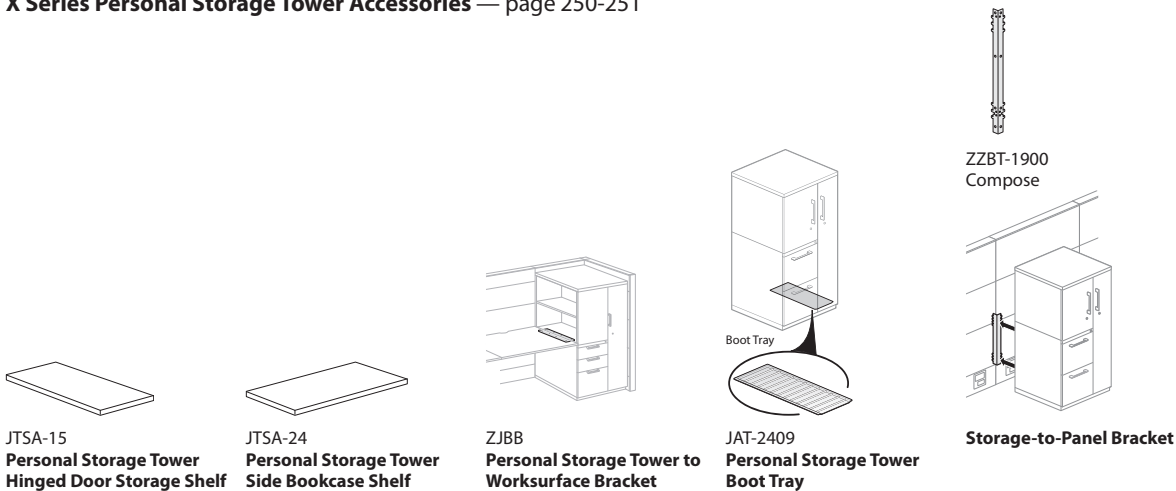

J2HQ-5624
J2HB-5624
J2HM-6324
5H Personal Storage Tower with Hinged Door Upper Storage

J2HB-7324
J2HN-7324
J2HG-7324
J2HM-7324
6H Personal Storage Tower with Hinged Door Upper Storage

X Series Personal Storage Tower Accessories — page 250-251

JTSA-15
Personal Storage Tower Hinged Door Storage Shelf

JTSA-24
Personal Storage Tower Side Bookcase Shelf

ZJBB
Personal Storage Tower to Worksurface Bracket

JAT-2409
Personal Storage Tower Boot Tray

ZZBT-1900
Compose
Storage-to-Panel Bracket