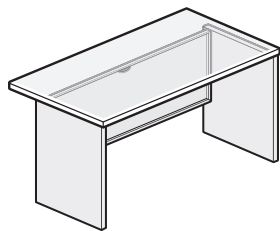

Height	Depth	Width	Number	① ②	End Panel - Wood Group A		End Panel - Wood Group B	
					Modesty - Steel Trim A	Trim B	Modesty - Steel Trim A	Trim B
Top — Laminate A								
29"(737mm)	30"(762mm)	30"(762mm)	JDXL-3030-JFFW	■ ■	$2399.09	$2414.46	$2672.93	$2688.30
		36"(914mm)	JDXL-3036-JFFW	■ ■	2485.19	2508.24	2759.03	2782.08
		42"(1067mm)	JDXL-3042-JFFW	■ ■	2571.29	2602.02	2845.13	2875.86
		48"(1219mm)	JDXL-3048-JFFW	■ ■	2657.39	2695.80	2931.23	2969.64
		54"(1372mm)	JDXL-3054-JFFW	■ ■	2743.49	2789.58	3017.33	3063.42
		60"(1524mm)	JDXL-3060-JFFW	■ ■	2829.59	2883.36	3103.43	3157.20
		66"(1676mm)	JDXL-3066-JFFW	■ ■	2915.69	2977.14	3189.53	3250.98
		72"(1829mm)	JDXL-3072-JFFW	■ ■	3001.79	3070.92	3275.63	3344.76
29"(737mm)	36"(914mm)	30"(762mm)	JDXL-3630-JFFW	■ ■	$2498.09	$2498.46	$2763.53	$2778.90
		36"(914mm)	JDXL-3636-JFFW	■ ■	2569.19	2592.24	2849.63	2872.68
		42"(1067mm)	JDXL-3642-JFFW	■ ■	2655.29	2686.02	2935.73	2966.46
		48"(1219mm)	JDXL-3648-JFFW	■ ■	2741.39	2779.80	3021.83	3060.24
		54"(1372mm)	JDXL-3654-JFFW	■ ■	2827.49	2873.58	3107.93	3154.02
		60"(1524mm)	JDXL-3660-JFFW	■ ■	2913.59	2967.36	3194.03	3247.80
		66"(1676mm)	JDXL-3666-JFFW	■ ■	2999.69	3061.14	3280.13	3341.58
		72"(1829mm)	JDXL-3672-JFFW	■ ■	3085.79	3154.92	3366.23	3435.36
Top — Laminate B								
29"(737mm)	30"(762mm)	30"(762mm)	JDXL-3030-JFFW	■ ■	$2460.03	$2475.40	$2733.87	$2749.24
		36"(914mm)	JDXL-3036-JFFW	■ ■	2553.03	2576.08	2826.87	2849.92
		42"(1067mm)	JDXL-3042-JFFW	■ ■	2646.03	2676.76	2919.87	2950.60
		48"(1219mm)	JDXL-3048-JFFW	■ ■	2739.03	2777.44	3012.87	3051.28
		54"(1372mm)	JDXL-3054-JFFW	■ ■	2832.03	2878.12	3105.87	3151.96
		60"(1524mm)	JDXL-3060-JFFW	■ ■	2925.03	2978.80	3198.87	3252.64
		66"(1676mm)	JDXL-3066-JFFW	■ ■	3018.03	3079.48	3291.87	3353.32
		72"(1829mm)	JDXL-3072-JFFW	■ ■	3111.03	3180.16	3384.87	3454.00
29"(737mm)	36"(914mm)	30"(762mm)	JDXL-3630-JFFW	■ ■	$2547.87	$2563.24	$2828.31	$2843.68
		36"(914mm)	JDXL-3636-JFFW	■ ■	2640.87	2663.92	2921.31	2944.36
		42"(1067mm)	JDXL-3642-JFFW	■ ■	2733.87	2764.60	3014.31	3045.04
		48"(1219mm)	JDXL-3648-JFFW	■ ■	2826.87	2865.28	3107.31	3145.72
		54"(1372mm)	JDXL-3654-JFFW	■ ■	2919.87	2965.96	3200.31	3246.40
		60"(1524mm)	JDXL-3660-JFFW	■ ■	3012.87	3066.64	3293.31	3347.08
		66"(1676mm)	JDXL-3666-JFFW	■ ■	3105.87	3167.32	3386.31	3447.76
		72"(1829mm)	JDXL-3672-JFFW	■ ■	3198.87	3268.00	3479.31	3548.44

JDXL-JFFWDS

Features

- Includes laminate top, wood end panels, steel modesty panel, and assembly hardware.
- High-pressure laminate top has 3mm edgeband on user and guest edge, and 1mm edgeband on sides.
- Edge on guest side extends 6"(152mm) beyond end panels along the entire width of the desk.
- Modesty panel is available with or without scallop wireway for cable management; scallop is centered at top of modesty panel.
- Glides provide 1.5"(38mm) adjustment range.
- Field assembled.

Specification Tip

- When placing a mobile, attached, or suspended pedestal inside the desk shell, pedestal depth must be at least 12"(305mm) less than nominal depth of top. See table.

Desk/Pedestal Nominal Depths

Desk Depth	Pedestal Depth
30"(762mm)	18"(457mm)
36"(914mm)	24"(610mm)

To Order, Specify:

1. Product number, including:

① Modesty Panel Height:

- **B** 1/3 Height
- **D** 3/4 Height, add $101.34 list
- **F** Full Height, add $202.67 list

② Modesty Panel Cable Management:

- **N** No Scallop
- **S** Scallop

1. Laminate color for top.
2. Edge trim color for top.
3. Wood finish color for end panels.
4. Trim color for modesty panel.