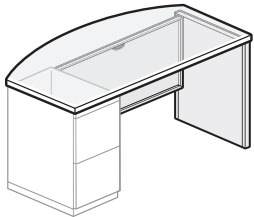

Height	Depth	Width	Number	①	②	③	End Panel - Steel Trim A		End Panel - Steel Trim B			
							Modesty - Steel Trim A	Trim B	Modesty - Steel Trim A	Trim B		
Top — Laminate A												
29"(737mm)	24"(610mm)	48"(1219mm)	JDGL-2448-J	S			$1866.15	$1904.56	$1933.10	$1971.51		
		54"(1372mm)	JDGL-2454-J	S			1952.25	1998.34	2019.20	2065.29		
		60"(1524mm)	JDGL-2460-J	S			2038.35	2092.12	2105.30	2159.07		
		66"(1676mm)	JDGL-2466-J	S			2124.45	2185.90	2191.40	2252.85		
		72"(1829mm)	JDGL-2472-J	S			2210.55	2279.68	2277.50	2346.63		
		78"(1981mm)	JDGL-2478-J	S			2296.65	2373.46	2363.60	2440.41		
		84"(2134mm)	JDGL-2484-J	S			2382.75	2467.24	2449.70	2534.19		
		29"(737mm)	30"(762mm)	48"(1219mm)	JDGL-3048-J	S			$1933.05	$1971.46	$2015.36	$2053.77
54"(1372mm)	JDGL-3054-J			S			2019.15	2065.24	2101.46	2147.55		
60"(1524mm)	JDGL-3060-J			S			2105.25	2159.02	2187.56	2241.33		
66"(1676mm)	JDGL-3066-J			S			2191.35	2252.80	2273.66	2335.11		
72"(1829mm)	JDGL-3072-J			S			2277.45	2346.58	2359.76	2428.89		
78"(1981mm)	JDGL-3078-J			S			2363.55	2440.36	2445.86	2522.67		
84"(2134mm)	JDGL-3084-J			S			2449.65	2534.14	2531.96	2616.45		
Top — Laminate B												
29"(737mm)	24"(610mm)	48"(1219mm)	JDGL-2448-J	S			1954.80	$1993.21	$2021.75	$2060.16		
		54"(1372mm)	JDGL-2454-J	S			2047.80	2093.89	2114.75	2160.84		
		60"(1524mm)	JDGL-2460-J	S			2140.80	2194.57	2207.75	2261.52		
		66"(1676mm)	JDGL-2466-J	S			2233.80	2295.25	2300.75	2362.20		
		72"(1829mm)	JDGL-2472-J	S			2326.80	2395.93	2393.75	2462.88		
		78"(1981mm)	JDGL-2478-J	S			2419.80	2496.61	2486.75	2563.56		
		84"(2134mm)	JDGL-2484-J	S			2512.80	2597.29	2579.75	2664.24		
		29"(737mm)	30"(762mm)	48"(1219mm)	JDGL-3048-J	S			$2025.54	$2063.95	$2107.85	$2146.26
54"(1372mm)	JDGL-3054-J			S			2118.54	2164.63	2200.85	2246.94		
60"(1524mm)	JDGL-3060-J			S			2211.54	2265.31	2293.85	2347.62		
66"(1676mm)	JDGL-3066-J			S			2304.54	2365.99	2386.85	2448.30		
72"(1829mm)	JDGL-3072-J			S			2397.54	2466.67	2479.85	2548.98		
78"(1981mm)	JDGL-3078-J			S			2490.54	2567.35	2572.85	2649.66		
84"(2134mm)	JDGL-3084-J			S			2583.54	2668.03	2665.85	2750.34		

JDGL-JAFSDS
(Left-Hand)

Features

- Includes laminate top, steel end panel, steel modesty panel, and assembly hardware (pedestal not included).
- High-pressure laminate top has 3mm edgeband on user and guest edge, and 1mm edgeband on sides.
- Bow edge on guest side extends 6"(152mm) beyond pedestal and end panel at the center of the desk.
- Modesty panel is available with or without scallop wireway for cable management; scallop is centered at top of modesty panel.
- Desk orientation can be field-changed from left to right or right to left. Order hole plugs (qty. 8) from eParts to cover exposed mounting holes.
- Glides provide 1"(25mm) adjustment range.
- Field assembled.

Specification Tip

- One X Series desk pedestal must be specified separately; nominal depth of desk pedestal must match nominal depth of desk top.

To Order, Specify:

1) Product number, including:

① Orientation:

- **AF** Left-hand
- **FA** Right-hand

② Modesty Panel Height:

- **B** 1/3 Height
- **D** 3/4 Height, add **$101.34** list
- **F** Full Height, add **$202.67** list

③ Modesty Panel Cable Management:

- **N** No Scallop
- **S** Scallop

2) Laminate color for top.
3) Edge trim color for top.
4) Trim color for end panel.
5) Trim color for modesty panel.

***Note:** Desk pedestal must be specified separately.