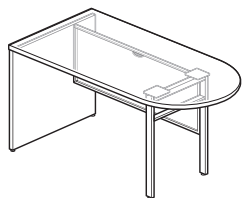

JDDW-KBRDLS
(Right-Hand, with Guest Modesty Panel)

Features

- Includes wood top, laminate end panel, steel double support leg, and hardware for assembly and attachment to adjoining caseload.
- Available with or without guest modesty panel.
- Wood veneer top has 3mm edgeband on the perimeter and 1mm edgeband on the back.
- Guest modesty panel is available with or without scallop wireway for cable management; scallop is centered at top of modesty panel.
- Glides provide 1"(25mm) adjustment range.
- Field assembled.

Specification Tips

- Not for use as a stand-alone caseload. Must be attached to a return or bridge.
- D-top is non-handed without the guest modesty panel; guest modesty panel requires left or right hand product specification.
- A separately specified Worksurface Reinforcement Channel provides worksurface reinforcement to minimize deflection. Recommended for heavily loaded worksurface applications.

To Order, Specify:

1) Product number, including:

① Orientation:

- **F** Non-handed, no guest modesty panel
- **L** Left-hand, with guest modesty panel
- **R** Right-hand, with guest modesty panel

② Modesty Panel Height:

- **N** No Guest Modesty Panel (Non-handed only)
- **B** 1/3 Height, add **$90.33** list
- **D** 3/4 Height, add **$180.68** list
- **F** Full Height, add **$271.03** list

③ Modesty Panel Cable Management:

- **N** No Scallop
- **S** Scallop

2) Wood finish color for top.
3) Laminate color for end panel.
4) Edge trim color for end panel.
5) Trim color for double support leg and guest modesty panel (if specified).