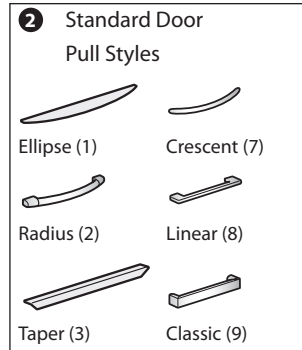

Specification Tips

- Storage unit accommodates one row of standard-height binders.
- Pedestal file drawer has a half-height back. To accommodate side-to-side legal filing, or to convert to a full-height back, a legal-size filing kit must be specified separately.
- Additional accessories are available and can be specified separately.