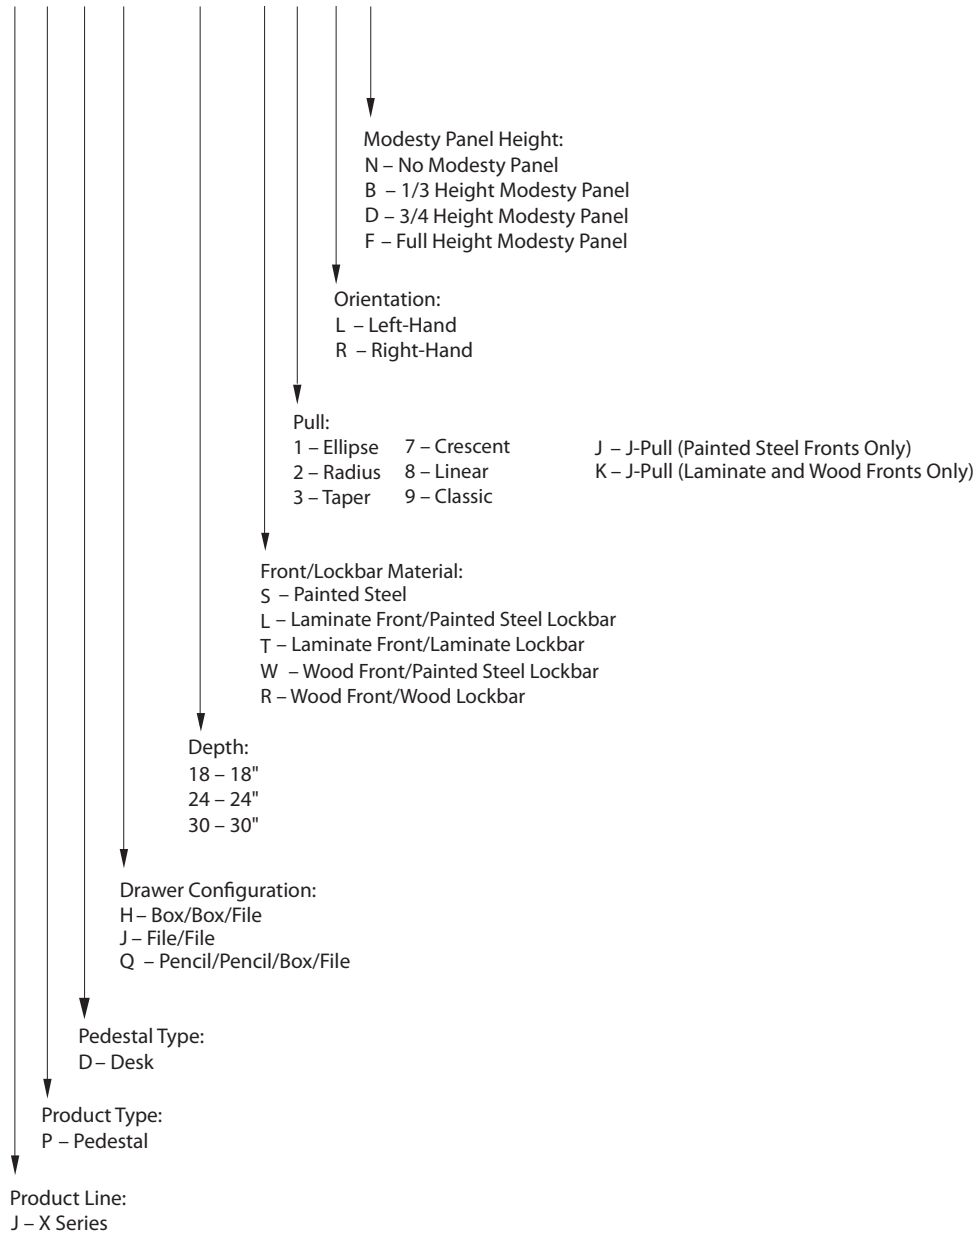

X Series Desk Pedestals — Catalog Logic

J P D H - 18 - S 1 L B