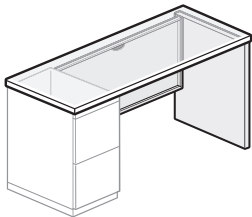

### Features

- Includes wood top, laminate end panel, steel modesty panel, and assembly hardware (pedestal not included).
- Wood veneer top has 3mm edgeband on user and guest edge, and 1mm edgeband on sides.
- Modesty panel is available with or without scallop wireway for cable management; scallop is centered at top of modesty panel.
- Desk orientation can be field-changed from left to right or right to left. Order hole plugs (qty. 8) from eParts to cover exposed mounting holes.
- Glides provide 1"(25mm) adjustment range.
- Field assembled.