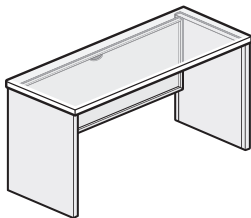

Height	Depth	Width	Number	① ②	End Panel - Steel Trim A		End Panel - Steel Trim B	
					Modesty - Steel Trim A	Trim B	Modesty - Steel Trim A	Trim B
Top — Wood Group A								
29"(737mm)	24"(610mm)	30"(762mm)	JDSW-2430-KFFS	■ ■	$2586.49	$2601.86	$2720.39	$2735.76
		36"(914mm)	JDSW-2436-KFFS	■ ■	2672.59	2695.64	2806.49	2829.54
		42"(1067mm)	JDSW-2442-KFFS	■ ■	2758.69	2789.42	2892.59	2923.32
		48"(1219mm)	JDSW-2448-KFFS	■ ■	2844.79	2883.20	2978.69	3017.10
		54"(1372mm)	JDSW-2454-KFFS	■ ■	2930.89	2976.98	3064.79	3110.88
		60"(1524mm)	JDSW-2460-KFFS	■ ■	3016.99	3070.76	3150.89	3204.66
		66"(1676mm)	JDSW-2466-KFFS	■ ■	3103.09	3164.54	3236.99	3298.44
		72"(1829mm)	JDSW-2472-KFFS	■ ■	3189.19	3258.32	3323.09	3392.22
29"(737mm)	30"(762mm)	30"(762mm)	JDSW-3030-KFFS	■ ■	$2697.19	$2712.56	$2861.81	$2877.18
		36"(914mm)	JDSW-3036-KFFS	■ ■	2783.29	2806.34	2947.91	2970.96
		42"(1067mm)	JDSW-3042-KFFS	■ ■	2869.39	2900.12	3034.01	3064.74
		48"(1219mm)	JDSW-3048-KFFS	■ ■	2955.49	2993.90	3120.11	3158.52
		54"(1372mm)	JDSW-3054-KFFS	■ ■	3041.59	3087.68	3206.21	3252.30
		60"(1524mm)	JDSW-3060-KFFS	■ ■	3127.69	3181.46	3292.31	3346.08
		66"(1676mm)	JDSW-3066-KFFS	■ ■	3213.79	3275.24	3378.41	3439.86
		72"(1829mm)	JDSW-3072-KFFS	■ ■	3299.89	3369.02	3464.51	3533.64
Top — Wood Group B								
29"(737mm)	24"(610mm)	30"(762mm)	JDSW-2430-KFFS	■ ■	$2676.53	$2691.90	$2810.43	$2825.80
		36"(914mm)	JDSW-2436-KFFS	■ ■	2770.79	2793.84	2904.69	2927.74
		42"(1067mm)	JDSW-2442-KFFS	■ ■	2865.05	2895.78	2998.95	3029.68
		48"(1219mm)	JDSW-2448-KFFS	■ ■	2959.31	2997.72	3093.21	3131.62
		54"(1372mm)	JDSW-2454-KFFS	■ ■	3053.57	3099.66	3187.47	3233.56
		60"(1524mm)	JDSW-2460-KFFS	■ ■	3147.83	3201.60	3281.73	3335.50
		66"(1676mm)	JDSW-2466-KFFS	■ ■	3242.09	3303.54	3375.99	3437.44
		72"(1829mm)	JDSW-2472-KFFS	■ ■	3336.35	3405.48	3470.25	3539.38
29"(737mm)	30"(762mm)	30"(762mm)	JDSW-3030-KFFS	■ ■	$2792.15	$2807.52	$2956.77	$2972.14
		36"(914mm)	JDSW-3036-KFFS	■ ■	2886.41	2909.46	3051.03	3074.08
		42"(1067mm)	JDSW-3042-KFFS	■ ■	2980.67	3011.40	3145.29	3176.02
		48"(1219mm)	JDSW-3048-KFFS	■ ■	3074.93	3113.34	3239.55	3277.96
		54"(1372mm)	JDSW-3054-KFFS	■ ■	3169.19	3215.28	3333.81	3379.90
		60"(1524mm)	JDSW-3060-KFFS	■ ■	3263.45	3317.22	3428.07	3481.84
		66"(1676mm)	JDSW-3066-KFFS	■ ■	3357.71	3419.16	3522.33	3583.78
		72"(1829mm)	JDSW-3072-KFFS	■ ■	3451.97	3521.10	3616.59	3685.72

JDSW-KFFSDS

Features

- Includes wood top, steel end panels, steel modesty panel, and assembly hardware.
- Wood veneer top has 3mm edgeband on user and guest edge, and 1mm edgeband on sides.
- Modesty panel is available with or without scallop wireway for cable management; scallop is centered at top of modesty panel.
- Glides provide 1.5"(38mm) adjustment range.
- Field assembled.

Specification Tip

- When placing a mobile, attached, or suspended pedestal inside the desk shell, pedestal depth must be at least 6"(152mm) less than nominal depth of top. See table.

Desk/Pedestal Nominal Depths

Desk Depth	Pedestal Depth
24"(610mm)	18"(457mm)
30"(762mm)	24"(610mm)

To Order, Specify:

1) Product number, including:

① Modesty Panel Height:

- **B** 1/3 Height
- **D** 3/4 Height, add **$101.34** list
- **F** Full Height, add **$202.67** list

② Modesty Panel Cable Management:

- **N** No Scallop
- **S** Scallop

2) Wood finish color for top.
3) Trim color for end panels.
4) Trim color for modesty panel.