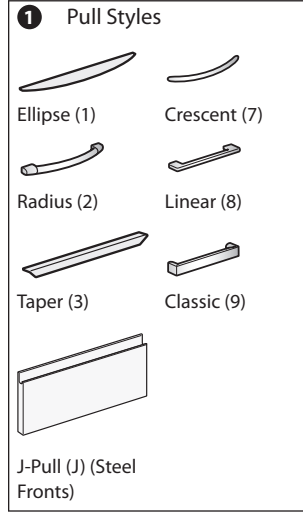

X Series Filing & Storage with Individually Locking Drawers

2H Lateral File with Individually Locking Drawers – Proud Style – Freestanding

Actual Depth	Actual Width	Pull	Number ①	Trim A	B
27.5"(699mm) High					
18.75"(476mm)	29.885"(759mm)	1, J	JLPW-0230-S	$1927.17	$2063.91
		2, 3	JLPW-0230-S	2017.17	2153.91
		7, 8, 9	JLPW-0230-S	2035.15	2171.89
18.75"(476mm)	35.885"(911mm)	1, J	JLPW-0236-S	$2387.44	$2542.18
		2, 3	JLPW-0236-S	2477.44	2632.18
		7, 8, 9	JLPW-0236-S	2495.42	2650.16
18.75"(476mm)	41.885"(1064mm)	1, J	JLPW-0242-S	$2847.71	$3020.45
		2, 3	JLPW-0242-S	2937.71	3110.45
		7, 8, 9	JLPW-0242-S	2955.69	3128.43

Features

- Includes:
  - –Individually locking 12"(305mm) high drawers
  - –Security shelf between drawers
  - –Factory-installed counterweight
  - –Attachment hardware
- Each drawer includes side-to-side hanging bars that accommodate letter, legal, and EDP suspended file folders.
- Optional drawer pulls include Ellipse, Radius, Taper, Crescent, Linear, Classic, and J-Pull.
  - –Ellipse pull available in non-Metallic trim colors only
  - –Radius pull available in Metallic trim colors only
  - –Taper and J-Pull pull trim color matches case trim color
  - –Crescent, Linear and Classic pulls are brushed nickel finish
- Drawers have full extension steel ball-bearing slides.
- Drawer interiors and accessories are black finish color.
- Each drawer has a separate lock, centered on drawer front 3"(76mm) below top edge.
- Lock plugs are available in black or chrome.
- For lock options, refer to Lock Program section of the Accessories Price List.
- Glides provide 1.5"(38mm) adjustment range.

To Order, Specify:

1. Product number.
2. Trim color for case and front.
3. Trim color for pull (Ellipse and Radius only).
   - –Ellipse (Non-Metallic trim colors only)
   - –Radius (Metallic trim colors only; upcharge for Metallic trim on pull is included in price.)
4. Trim color for lock plug.

Specification Tip

- Additional accessories are available and can be specified separately.