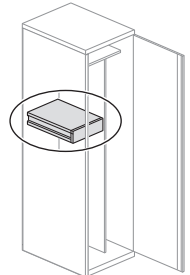

Locker Shelf with Suspended File Frame

JADP-18-S

NOTE:
Hanging Folders
Not Included

Actual Depth	Width	Number	Shelf — Trim A		Shelf — Trim B	
			Drawer Trim A	Trim B	Drawer Trim A	Trim B
16"(406mm)	12"(305mm)	JADP-18-S	$361.66	$363.36	$371.81	$373.51
17.5"(445mm)	12"(305mm)	JADP-24-S	$443.50	$445.20	$444.89	$446.59

Features

- Includes a painted steel locker shelf with suspended file frame and attachment hardware.
- Supports side-to-side hanging of letter-size suspended file folders.
- Drawer accessory installation opposite side of door at desired height. To be used on lockers with 18"(457mm) wide doors only.
- File frame has full extension steel ball bearing slides.

To Order, Specify:

1) Product number.
2) Trim color for shelf.
3) Trim color for drawer front.

Specification Tips

- 16"(406mm) deep shelf/frame fits 18.75"(476mm) deep units.
- 17.5"(445mm) deep shelf/frame fits 23.625"(600mm) deep units.