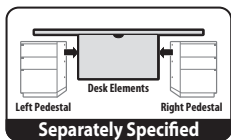

JDHL-JAANDS