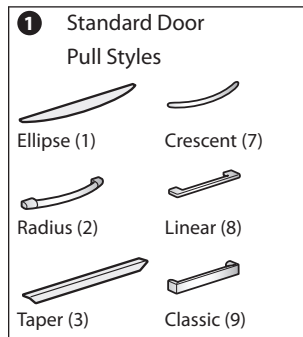

Actual Depth	Actual Width	Pull	Number	1 2	Trim A	B
5H, 56.5" (1435mm) – File/File, Valet Right						
23.625" (600mm)	24" (610mm)	1, J	J2BW-5624-SS	■ ■	$3851.31	$4133.38
		2, 3	J2BW-5624-SS	■ ■	3931.72	4213.79
		7, 8, 9	J2BW-5624-SS	■ ■	3961.27	4243.34
5H, 56.5" (1435mm) – File/File, Valet Left						
23.625" (600mm)	24" (610mm)	1, J	J2BX-5624-SS	■ ■	$3851.31	$4133.38
		2, 3	J2BX-5624-SS	■ ■	3931.72	4213.79
		7, 8, 9	J2BX-5624-SS	■ ■	3961.27	4243.34
5H, 63.5" (1613mm) – File/File, Valet Right						
23.625" (600mm)	24" (610mm)	1, J	J2BW-6324-SS	■ ■	$3898.87	$4212.11
		2, 3	J2BW-6324-SS	■ ■	3979.28	4292.52
		7, 8, 9	J2BW-6324-SS	■ ■	4008.83	4322.07
5H, 63.5" (1613mm) – File/File, Valet Left						
23.625" (600mm)	24" (610mm)	1, J	J2BX-6324-SS	■ ■	$3898.87	$4212.11
		2, 3	J2BX-6324-SS	■ ■	3979.28	4292.52
		7, 8, 9	J2BX-6324-SS	■ ■	4008.83	4322.07
5H, 64.5" (1638mm) – File/File, Valet Right						
23.625" (600mm)	24" (610mm)	1, J	J2BW-6424-SS	■ ■	$3987.44	$4305.57
		2, 3	J2BW-6424-SS	■ ■	4067.85	4385.98
		7, 8, 9	J2BW-6424-SS	■ ■	4097.40	4415.53
5H, 64.5" (1638mm) – File/File, Valet Left						
23.625" (600mm)	24" (610mm)	1, J	J2BX-6424-SS	■ ■	$3987.44	$4305.57
		2, 3	J2BX-6424-SS	■ ■	4067.85	4385.98
		7, 8, 9	J2BX-6424-SS	■ ■	4097.40	4415.53

Features

- Includes:
  - –Pedestal section with Individually locking drawers
  - –Non-locking valet with coat rod
  - –Side-facing bookcase with one or more shelves that are adjustable
- Bookcase in 56.5" (1435mm) high tower includes two shelves that are adjustable in 3" (76mm) increments.
- Bookcase in 63.5" (1613mm) and 64.5" (1638mm) high tower with File/File drawers includes two shelves that are adjustable in 6.25" (159mm) increments.
- Each file drawer includes one compressor.
- Optional drawer/door pulls include Ellipse, Radius, Taper, Crescent, Linear, Classic, and J-Pull.
  - –Ellipse pull available in non-Metallic trim colors only
  - –Radius pull available in Metallic trim colors only
  - –Taper and J-Pull pull trim color matches case trim color
  - –Crescent, Linear and Classic pulls are brushed nickel finish
  - –J-Pull available with touch latch doors only
- Standard door or touch latch door choice is determined by pull style code.
- Drawers have full extension steel ball-bearing slides.
- Drawer interiors and accessories are black finish color; bookcase shelf, and valet interior match case color.
- Drawer section contains two locks; left-hand lock secures top file drawer, right-hand lock secures bottom file drawer.
- Valet door does not lock.
- All locks in tower have the same key number.
- Lock plugs are available in black or chrome.
- For lock options, refer to Lock Program section of the Accessories Price List.
- Glides provide 1" (25mm) adjustment range.

To Order, Specify: