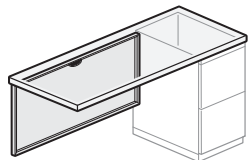

Height	Depth	Width	Number	①	②	③	Top - Wood Group A Modesty - Steel		Top - Wood Group B Modesty - Steel	
							Trim A	Trim B	Trim A	Trim B
29"(737mm)	18"(457mm)	36"(914mm)	JDRW-1836-K	N		S	$1154.89	$1175.74	$1239.05	$1259.90
		42"(1067mm)	JDRW-1842-K	N		S	1232.23	1260.04	1323.89	1351.70
		48"(1219mm)	JDRW-1848-K	N		S	1309.57	1344.34	1408.73	1443.50
		54"(1372mm)	JDRW-1854-K	N		S	1386.91	1428.64	1493.57	1535.30
		60"(1524mm)	JDRW-1860-K	N		S	1464.25	1512.94	1578.41	1627.10
		66"(1676mm)	JDRW-1866-K	N		S	1541.59	1597.24	1663.25	1718.90
		72"(1829mm)	JDRW-1872-K	N		S	1618.93	1681.54	1748.09	1810.70
29"(737mm)	24"(610mm)	36"(914mm)	JDRW-2436-K	N		S	$1223.41	$1244.26	$1311.95	$1332.80
		42"(1067mm)	JDRW-2442-K	N		S	1300.75	1328.56	1396.79	1424.60
		48"(1219mm)	JDRW-2448-K	N		S	1378.09	1412.86	1481.63	1516.40
		54"(1372mm)	JDRW-2454-K	N		S	1455.43	1497.16	1566.47	1608.20
		60"(1524mm)	JDRW-2460-K	N		S	1532.77	1581.46	1651.31	1700.00
		66"(1676mm)	JDRW-2466-K	N		S	1610.11	1665.76	1736.15	1791.80
		72"(1829mm)	JDRW-2472-K	N		S	1687.45	1750.06	1820.99	1883.60
29"(737mm)	30"(762mm)	36"(914mm)	JDRW-3036-K	N		S	$1291.93	$1312.78	$1384.85	$1405.70
		42"(1067mm)	JDRW-3042-K	N		S	1369.27	1397.08	1469.69	1497.50
		48"(1219mm)	JDRW-3048-K	N		S	1446.61	1481.38	1554.53	1589.30
		54"(1372mm)	JDRW-3054-K	N		S	1523.95	1565.68	1639.37	1681.10
		60"(1524mm)	JDRW-3060-K	N		S	1601.29	1649.98	1724.21	1772.90
		66"(1676mm)	JDRW-3066-K	N		S	1678.63	1734.28	1809.05	1864.70
		72"(1829mm)	JDRW-3072-K	N		S	1755.97	1818.58	1893.89	1956.50

JDRW-KNANDSS
(Right-Hand)

Features

- Includes wood top, steel modesty panel, and hardware for assembly and attachment to adjacent desk shell, single pedestal desk, corner unit, or convergent with end panel.
- High-pressure laminate top has 3mm edgeband on user side, and 1mm edgeband on guest edge and sides.
- Modesty panel is available with or without scallop wireway for cable management; scallop is centered at top of modesty panel.
- Glides provide 1.5"(38mm) adjustment range.
- Field assembled.

Specification Tip

- One X Series desk pedestal must be specified separately; nominal depth of desk pedestal must match nominal depth of return top.

To Order, Specify:

1. Product number, including:

① Orientation:

- **AN** Left-hand
- **NA** Right-hand

② Modesty Panel Height:

- **B** 1/3 Height
- **D** 3/4 Height, add **$91.09** list
- **F** Full Height, add **$182.18** list

③ Modesty Panel Cable Management:

- **N** No Scallop
- **S** Scallop

1. Wood finish color for top.
2. Trim color for modesty panel.

*Note: Desk pedestals must be specified separately.