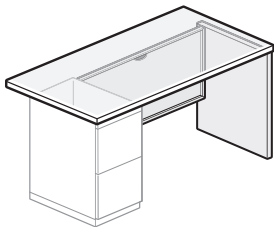

Height	Depth	Width	Number	①	②	③	End Panel - Wood Group A		End Panel - Wood Group B	
							Modesty - Steel Trim A	Trim B	Modesty - Steel Trim A	Trim B
Top — Wood Group A										
29"(737mm)	30"(762mm)	48"(1219mm)	JDXW-3048-K	W			$2376.42	$2414.83	$2513.34	$2551.75
		54"(1372mm)	JDXW-3054-K	W			2462.52	2508.61	2599.44	2645.53
		60"(1524mm)	JDXW-3060-K	W			2548.62	2602.39	2685.54	2739.31
		66"(1676mm)	JDXW-3066-K	W			2634.72	2696.17	2771.64	2833.09
		72"(1829mm)	JDXW-3072-K	W			2720.82	2789.95	2857.74	2926.87
		78"(1981mm)	JDXW-3078-K	W			2806.92	2883.73	2943.84	3020.65
		84"(2134mm)	JDXW-3084-K	W			2893.02	2977.51	3029.94	3114.43
29"(737mm)	36"(914mm)	48"(1219mm)	JDXW-3648-K	W			$2470.02	$2508.43	$2610.24	$2648.65
		54"(1372mm)	JDXW-3654-K	W			2556.12	2602.21	2696.34	2742.43
		60"(1524mm)	JDXW-3660-K	W			2642.22	2695.99	2782.44	2836.21
		66"(1676mm)	JDXW-3666-K	W			2728.32	2789.77	2868.54	2929.99
		72"(1829mm)	JDXW-3672-K	W			2814.42	2883.55	2954.64	3023.77
		78"(1981mm)	JDXW-3678-K	W			2900.52	2977.33	3040.74	3117.55
		84"(2134mm)	JDXW-3684-K	W			2986.62	3071.11	3126.84	3211.33
Top — Wood Group B										
29"(737mm)	30"(762mm)	48"(1219mm)	JDXW-3048-K	W			2495.86	$2534.27	$2632.78	$2671.19
		54"(1372mm)	JDXW-3054-K	W			2590.12	2636.21	2727.04	2773.13
		60"(1524mm)	JDXW-3060-K	W			2684.38	2738.15	2821.30	2875.07
		66"(1676mm)	JDXW-3066-K	W			2778.64	2840.09	2915.56	2977.01
		72"(1829mm)	JDXW-3072-K	W			2872.90	2942.03	3009.82	3078.95
		78"(1981mm)	JDXW-3078-K	W			2967.16	3043.97	3104.08	3180.89
		84"(2134mm)	JDXW-3084-K	W			3061.42	3145.91	3198.34	3282.83
29"(737mm)	36"(914mm)	48"(1219mm)	JDXW-3648-K	W			$2594.38	$2632.79	$2734.60	$2773.01
		54"(1372mm)	JDXW-3654-K	W			2688.64	2734.73	2828.86	2874.95
		60"(1524mm)	JDXW-3660-K	W			2782.90	2836.67	2923.12	2976.89
		66"(1676mm)	JDXW-3666-K	W			2877.16	2938.61	3017.38	3078.83
		72"(1829mm)	JDXW-3672-K	W			2971.42	3040.55	3111.64	3180.77
		78"(1981mm)	JDXW-3678-K	W			3065.68	3142.49	3205.90	3282.71
		84"(2134mm)	JDXW-3684-K	W			3159.94	3244.43	3300.16	3384.65

JDXW-KAFWDS (Left-Hand)

Features

- Includes wood top, wood end panel, steel modesty panel, and assembly hardware (pedestal not included).
- Wood veneer top has 3mm edgeband on user and guest edge, and 1mm edgeband on sides.
- Edge on guest side extends 6"(152mm) beyond pedestal and end panel along the entire width of the desk.
- Modesty panel is available with or without scallop wireway for cable management; scallop is centered at top of modesty panel.
- Desk orientation can be field-changed from left to right or right to left. Order hole plugs (qty. 8) from eParts to cover exposed mounting holes.
- Glides provide 1"(25mm) adjustment range.
- Field assembled.

Specification Tip

- One X Series desk pedestal must be specified separately; nominal depth of desk pedestal must be 6"(152mm) less than nominal depth of desk top. See table.

Desk/Pedestal Nominal Depths

Desk Depth	Pedestal Depth
30"(762mm)	24"(610mm)
36"(914mm)	30"(762mm)

To Order, Specify:

1. Product number, including:

① Orientation:

- **AF** Left-hand
- **FA** Right-hand

② Modesty Panel Height:

- **B** 1/3 Height
- **D** 3/4 Height, add **$101.34** list
- **F** Full Height, add **$202.67** list

③ Modesty Panel Cable Management:

- **N** No Scallop
- **S** Scallop

1. Wood finish color for top.
2. Wood finish color for end panel.
3. Trim color for modesty panel.

*Note: Desk pedestal must be specified separately.