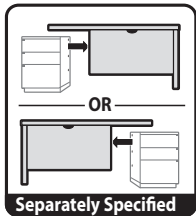

Height	Depth	Width	Number	①	②	③	End Panel - Wood Group A		End Panel - Wood Group B	
							Modesty - Steel Trim A	Trim B	Modesty - Steel Trim A	Trim B
Top — Wood Group A										
29"(737mm)	30"(762mm)	48"(1219mm)	JDHW-3048-K	W			$2538.92	$2577.33	$2675.84	$2714.25
		54"(1372mm)	JDHW-3054-K	W			2625.02	2671.11	2761.94	2808.03
		60"(1524mm)	JDHW-3060-K	W			2711.12	2764.89	2848.04	2901.81
		66"(1676mm)	JDHW-3066-K	W			2797.22	2858.67	2934.14	2995.59
		72"(1829mm)	JDHW-3072-K	W			2883.32	2952.45	3020.24	3089.37
		78"(1981mm)	JDHW-3078-K	W			2969.42	3046.23	3106.34	3183.15
		84"(2134mm)	JDHW-3084-K	W			3055.52	3140.01	3192.44	3276.93
29"(737mm)	36"(914mm)	48"(1219mm)	JDHW-3648-K	W			$2632.52	$2670.93	$2772.74	$2811.15
		54"(1372mm)	JDHW-3654-K	W			2718.62	2764.71	2858.84	2904.93
		60"(1524mm)	JDHW-3660-K	W			2804.72	2858.49	2944.94	2998.71
		66"(1676mm)	JDHW-3666-K	W			2890.82	2952.27	3031.04	3092.49
		72"(1829mm)	JDHW-3672-K	W			2976.92	3046.05	3117.14	3186.27
		78"(1981mm)	JDHW-3678-K	W			3063.02	3139.83	3203.24	3280.05
		84"(2134mm)	JDHW-3684-K	W			3149.12	3233.61	3289.34	3373.83
Top — Wood Group B										
29"(737mm)	30"(762mm)	48"(1219mm)	JDHW-3048-K	W			2687.26	$2725.67	$2824.18	$2862.59
		54"(1372mm)	JDHW-3054-K	W			2781.52	2827.61	2918.44	2964.53
		60"(1524mm)	JDHW-3060-K	W			2875.78	2929.55	3012.70	3066.47
		66"(1676mm)	JDHW-3066-K	W			2970.04	3031.49	3106.96	3168.41
		72"(1829mm)	JDHW-3072-K	W			3064.30	3133.43	3201.22	3270.35
		78"(1981mm)	JDHW-3078-K	W			3158.56	3235.37	3295.48	3372.29
		84"(2134mm)	JDHW-3084-K	W			3252.82	3337.31	3389.74	3474.23
29"(737mm)	36"(914mm)	48"(1219mm)	JDHW-3648-K	W			$2785.78	$2824.19	$2926.00	$2964.41
		54"(1372mm)	JDHW-3654-K	W			2880.04	2926.13	3020.26	3066.35
		60"(1524mm)	JDHW-3660-K	W			2974.30	3028.07	3114.52	3168.29
		66"(1676mm)	JDHW-3666-K	W			3068.56	3130.01	3208.78	3270.23
		72"(1829mm)	JDHW-3672-K	W			3162.82	3231.95	3303.04	3372.17
		78"(1981mm)	JDHW-3678-K	W			3257.08	3333.89	3397.30	3474.11
		84"(2134mm)	JDHW-3684-K	W			3351.34	3435.83	3491.56	3576.05

JDHW-KAFWDS (Left-Hand)

Features

- Includes wood top, wood end panel, steel modesty panel, and assembly hardware (pedestal not included).
- Wood veneer top has 3mm edgeband on user and guest edge, and 1mm edgeband on sides.
- Bow edge on guest side extends 10"(254mm) beyond pedestal and end panel at the center of the desk (4"(102mm) of extension + 6"(152mm) of bow).
- Modesty panel is available with or without scallop wireway for cable management; scallop is centered at top of modesty panel.
- Desk orientation can be field-changed from left to right or right to left. Order hole plugs (qty. 8) from eParts to cover exposed mounting holes.
- Glides provide 1"(25mm) adjustment range.
- Field assembled.

Specification Tip

- One X Series desk pedestal must be specified separately; nominal depth of desk pedestal must be 6"(152mm) less than nominal depth of desk top. See table.

Desk/Pedestal Nominal Depths

Desk Depth	Pedestal Depth
30"(762mm)	24"(610mm)
36"(914mm)	30"(762mm)

To Order, Specify:

1) Product number, including:

① Orientation:

- **AF** Left-hand
- **FA** Right-hand

② Modesty Panel Height:

- **B** 1/3 Height
- **D** 3/4 Height, add **$101.34** list
- **F** Full Height, add **$202.67** list

③ Modesty Panel Cable Management:

- **N** No Scallop
- **S** Scallop

2) Wood finish color for top.
3) Wood finish color for end panel.
4) Trim color for modesty panel.

*Note: Desk pedestal must be specified separately.