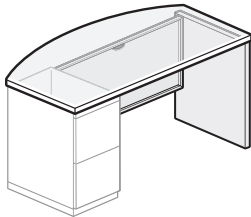

Height	Depth	Width	Number ① ② ③	End Panel - Laminate A		End Panel - Laminate B		
				Modesty - Steel Trim A	Trim B	Modesty - Steel Trim A	Trim B	
Top — Laminate A								
29"(737mm)	24"(610mm)	48"(1219mm)	JDGL-2448-J	L	$1699.81	$1738.22	$1738.97	$1777.38
		54"(1372mm)	JDGL-2454-J	L	1785.91	1832.00	1825.07	1871.16
		60"(1524mm)	JDGL-2460-J	L	1872.01	1925.78	1911.17	1964.94
		66"(1676mm)	JDGL-2466-J	L	1958.11	2019.56	1997.27	2058.72
		72"(1829mm)	JDGL-2472-J	L	2044.21	2113.34	2083.37	2152.50
		78"(1981mm)	JDGL-2478-J	L	2130.31	2207.12	2169.47	2246.28
		84"(2134mm)	JDGL-2484-J	L	2216.41	2300.90	2255.57	2340.06
29"(737mm)	30"(762mm)	48"(1219mm)	JDGL-3048-J	L	$1766.71	$1805.12	$1807.25	$1845.66
		54"(1372mm)	JDGL-3054-J	L	1852.81	1898.90	1893.35	1939.44
		60"(1524mm)	JDGL-3060-J	L	1938.91	1992.68	1979.45	2033.22
		66"(1676mm)	JDGL-3066-J	L	2025.01	2086.46	2065.55	2127.00
		72"(1829mm)	JDGL-3072-J	L	2111.11	2180.24	2151.65	2220.78
		78"(1981mm)	JDGL-3078-J	L	2197.21	2274.02	2237.75	2314.56
		84"(2134mm)	JDGL-3084-J	L	2283.31	2367.80	2323.85	2408.34
Top — Laminate B								
29"(737mm)	24"(610mm)	48"(1219mm)	JDGL-2448-J	L	1788.46	$1826.87	$1827.62	$1866.03
		54"(1372mm)	JDGL-2454-J	L	1881.46	1927.55	1920.62	1966.71
		60"(1524mm)	JDGL-2460-J	L	1974.46	2028.23	2013.62	2067.39
		66"(1676mm)	JDGL-2466-J	L	2067.46	2128.91	2106.62	2168.07
		72"(1829mm)	JDGL-2472-J	L	2160.46	2229.59	2199.62	2268.75
		78"(1981mm)	JDGL-2478-J	L	2253.46	2330.27	2292.62	2369.43
		84"(2134mm)	JDGL-2484-J	L	2346.46	2430.95	2385.62	2470.11
29"(737mm)	30"(762mm)	48"(1219mm)	JDGL-3048-J	L	$1859.20	$1897.61	$1899.74	$1938.15
		54"(1372mm)	JDGL-3054-J	L	1952.20	1998.29	1992.74	2038.83
		60"(1524mm)	JDGL-3060-J	L	2045.20	2098.97	2085.74	2139.51
		66"(1676mm)	JDGL-3066-J	L	2138.20	2199.65	2178.74	2240.19
		72"(1829mm)	JDGL-3072-J	L	2231.20	2300.33	2271.74	2340.87
		78"(1981mm)	JDGL-3078-J	L	2324.20	2401.01	2364.74	2441.55
		84"(2134mm)	JDGL-3084-J	L	2417.20	2501.69	2457.74	2542.23

JDGL-JAFLDS
(Left-Hand)

Features

- Includes laminate top, laminate end panel, steel modesty panel, and assembly hardware (pedestal not included).
- High-pressure laminate top has 3mm edgeband on user and guest edge, and 1mm edgeband on sides.
- Bow edge on guest side extends 6"(152mm) beyond pedestal and end panel at the center of the desk.
- Modesty panel is available with or without scallop wireway for cable management; scallop is centered at top of modesty panel.
- Desk orientation can be field-changed from left to right or right to left. Order hole plugs (qty. 8) from eParts to cover exposed mounting holes.
- Glides provide 1"(25mm) adjustment range.
- Field assembled.

Specification Tip

- One X Series desk pedestal must be specified separately; nominal depth of desk pedestal must match nominal depth of desk top.

To Order, Specify:

1) Product number, including:

① Orientation:

- **AF** Left-hand
- **FA** Right-hand

② Modesty Panel Height:

- **B** 1/3 Height
- **D** 3/4 Height, add **$101.34** list
- **F** Full Height, add **$202.67** list

③ Modesty Panel Cable Management:

- **N** No Scallop
- **S** Scallop

2) Laminate color for top.
3) Edge trim color for top.
4) Laminate color for end panel.
5) Edge trim color for end panel.
6) Trim color for modesty panel.

*Note: Desk pedestal must be specified separately.