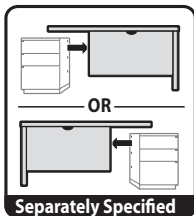

Height	Depth	Width	Number ① ② ③	End Panel - Laminate A		End Panel - Laminate B				
				Modesty - Steel Trim A	Trim B	Modesty - Steel Trim A	Trim B			
Top — Laminate A										
29"(737mm)	30"(762mm)	48"(1219mm)	JDXL-3048-J	L	$1630.97	$1669.38	$1671.51	$1709.92		
		54"(1372mm)	JDXL-3054-J	L	1717.07	1763.16	1757.61	1803.70		
		60"(1524mm)	JDXL-3060-J	L	1803.17	1856.94	1843.71	1897.48		
		66"(1676mm)	JDXL-3066-J	L	1889.27	1950.72	1929.81	1991.26		
		72"(1829mm)	JDXL-3072-J	L	1975.37	2044.50	2015.91	2085.04		
		78"(1981mm)	JDXL-3078-J	L	2061.47	2138.28	2102.01	2178.82		
		84"(2134mm)	JDXL-3084-J	L	2147.57	2232.06	2188.11	2272.60		
		29"(737mm)	36"(914mm)	48"(1219mm)	JDXL-3648-J	L	$1697.87	$1736.28	$1739.79	$1778.20
54"(1372mm)	JDXL-3654-J			L	1783.97	1830.06	1825.89	1871.98		
60"(1524mm)	JDXL-3660-J			L	1870.07	1923.84	1911.99	1965.76		
66"(1676mm)	JDXL-3666-J			L	1956.17	2017.62	1998.09	2059.54		
72"(1829mm)	JDXL-3672-J			L	2042.27	2111.40	2084.19	2153.32		
78"(1981mm)	JDXL-3678-J			L	2128.37	2205.18	2170.29	2247.10		
84"(2134mm)	JDXL-3684-J			L	2214.47	2298.96	2256.39	2340.88		
Top — Laminate B										
29"(737mm)	30"(762mm)	48"(1219mm)	JDXL-3048-J	L	1712.61	$1751.02	$1753.15	$1791.56		
		54"(1372mm)	JDXL-3054-J	L	1805.61	1851.70	1846.15	1892.24		
		60"(1524mm)	JDXL-3060-J	L	1898.61	1952.38	1939.15	1992.92		
		66"(1676mm)	JDXL-3066-J	L	1991.61	2053.06	2032.15	2093.60		
		72"(1829mm)	JDXL-3072-J	L	2084.61	2153.74	2125.15	2194.28		
		78"(1981mm)	JDXL-3078-J	L	2177.61	2254.42	2218.15	2294.96		
		84"(2134mm)	JDXL-3084-J	L	2270.61	2355.10	2311.15	2395.64		
		29"(737mm)	36"(914mm)	48"(1219mm)	JDXL-3648-J	L	$1783.35	$1821.76	$1825.27	$1863.68
54"(1372mm)	JDXL-3654-J			L	1876.35	1922.44	1918.27	1964.36		
60"(1524mm)	JDXL-3660-J			L	1969.35	2023.12	2011.27	2065.04		
66"(1676mm)	JDXL-3666-J			L	2062.35	2123.80	2104.27	2165.72		
72"(1829mm)	JDXL-3672-J			L	2155.35	2224.48	2197.27	2266.40		
78"(1981mm)	JDXL-3678-J			L	2248.35	2325.16	2290.27	2367.08		
84"(2134mm)	JDXL-3684-J			L	2341.35	2425.84	2383.27	2467.76		

JDXL-JAFLDS
(Left-Hand)

Features

- Includes laminate top, laminate end panel, steel modesty panel, and assembly hardware (pedestal not included).
- High-pressure laminate top has 3mm edgeband on user and guest edge, and 1mm edgeband on sides.
- Edge on guest side extends 6"(152mm) beyond pedestal and end panel along the entire width of the desk.
- Modesty panel is available with or without scallop wireway for cable management; scallop is centered at top of modesty panel.
- Desk orientation can be field-changed from left to right or right to left. Order hole plugs (qty. 8) from eParts to cover exposed mounting holes.
- Glides provide 1"(25mm) adjustment range.
- Field assembled.

Specification Tip

- One X Series desk pedestal must be specified separately; nominal depth of desk pedestal must be 6"(152mm) less than nominal depth of desk top. See table.

Desk/Pedestal Nominal Depths

Desk Depth	Pedestal Depth
30"(762mm)	24"(610mm)
36"(914mm)	30"(762mm)

To Order, Specify:

1. Product number, including:

① Orientation:

- **AF** Left-hand
- **FA** Right-hand

② Modesty Panel Height:

- **B** 1/3 Height
- **D** 3/4 Height, add **$101.34** list
- **F** Full Height, add **$202.67** list

③ Modesty Panel Cable Management:

- **N** No Scallop
- **S** Scallop

1. Laminate color for top.
2. Edge trim color for top.
3. Laminate color for end panel.
4. Edge trim color for end panel.
5. Trim color for modesty panel.

*Note: Desk pedestal must be specified separately.