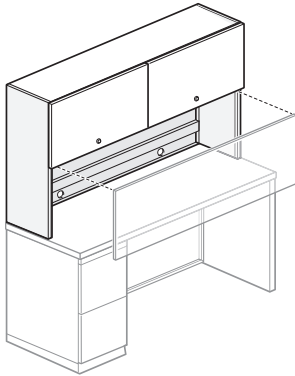

X Series Vertical Storage Units

Flipper Door Vertical Storage Unit – Laminate Front with Steel End Panels

Actual Height	Actual Depth	Width	Number ①	Top, Shelf & End Panels - Steel	
				Trim A	Trim B
Flipper Door — Laminate A					
34"(864mm)	14.375"(365mm)	48"(1219mm)	JUFL-3348-S	$2650.59	$2786.10
		60"(1524mm)	JUFL-3360-S	3183.15	3318.66
		66"(1676mm)	JUFL-3366-S	3449.43	3584.94
		72"(1829mm)	JUFL-3372-S	3715.71	3851.22
Flipper Door — Laminate B					
34"(864mm)	14.375"(365mm)	48"(1219mm)	JUFL-3348-S	$2742.33	$2877.84
		60"(1524mm)	JUFL-3360-S	3311.25	3446.76
		66"(1676mm)	JUFL-3366-S	3595.71	3731.22
		72"(1829mm)	JUFL-3372-S	3880.17	4015.68

JUFL-SL

Features

- Includes steel top and interior shelf, laminate flipper door(s), steel end panels, assembly hardware, and double-sided adhesive tape for attachment to desk or credenza.
- For lock options, refer to Lock Program section of the Accessories Price List.
- Lock plug bezel available in black or chrome.
- Accepts separately specified task lights.
- 48"(1219mm) and 60"(1524mm) wide units have one door. 66"(1676mm) and 72"(1829mm) wide units have two doors.
- Inside height clearance is 13"(330mm). Inside depth clearance is 12.75"(324mm).
- Vertical clearance between desk/credenza top and underside of shelf is 19"(483mm).
- Units are standard with two grommets located in the back panel.
- Field assembled.

Specification Tips

- Vertical Storage Unit Tackboard is required and must be specified separately.
- Specify tackboard designed for use with steel end panels, only.

To Order, Specify:

1) Product number, including:

① Lock Option:

- ☐ N No Lock
- ☐ L Lock, add $17.71 list for 48" and 60", add $35.42 list for 66" and 72".

2) Trim color for top, shelf, and end panels.
3) Laminate color for door.
4) Edge trim color for door.
5) Trim color for lock plug (if applicable).

Note: Tackboard must be specified separately.