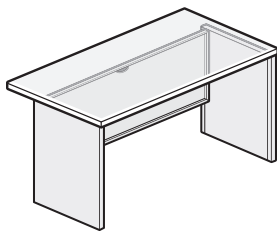

Height	Depth	Width	Number	① ②	End Panel - Steel Trim A		End Panel - Steel Trim B	
					Modesty - Steel Trim A	Trim B	Modesty - Steel Trim A	Trim B
Top — Wood Group A								
29"(737mm)	30"(762mm)	30"(762mm)	JDXW-3030-KFFS	■ ■	$2697.19	$2712.56	$2861.81	$2877.18
		36"(914mm)	JDXW-3036-KFFS	■ ■	2783.29	2806.34	2947.91	2970.96
		42"(1067mm)	JDXW-3042-KFFS	■ ■	2869.39	2900.12	3034.01	3064.74
		48"(1219mm)	JDXW-3048-KFFS	■ ■	2955.49	2993.90	3120.11	3158.52
		54"(1372mm)	JDXW-3054-KFFS	■ ■	3041.59	3087.68	3206.21	3252.30
		60"(1524mm)	JDXW-3060-KFFS	■ ■	3127.69	3181.46	3292.31	3346.08
		66"(1676mm)	JDXW-3066-KFFS	■ ■	3213.79	3275.24	3378.41	3439.86
		72"(1829mm)	JDXW-3072-KFFS	■ ■	3299.89	3369.02	3464.51	3533.64
29"(737mm)	36"(914mm)	30"(762mm)	JDXW-3630-KFFS	■ ■	$2807.89	$2823.26	$3003.23	$3018.60
		36"(914mm)	JDXW-3636-KFFS	■ ■	2893.99	2917.04	3089.33	3112.38
		42"(1067mm)	JDXW-3642-KFFS	■ ■	2980.09	3010.82	3175.43	3206.16
		48"(1219mm)	JDXW-3648-KFFS	■ ■	3066.19	3104.60	3261.53	3299.94
		54"(1372mm)	JDXW-3654-KFFS	■ ■	3152.29	3198.38	3347.63	3393.72
		60"(1524mm)	JDXW-3660-KFFS	■ ■	3238.39	3292.16	3433.73	3487.50
		66"(1676mm)	JDXW-3666-KFFS	■ ■	3324.49	3385.94	3519.83	3581.28
		72"(1829mm)	JDXW-3672-KFFS	■ ■	3410.59	3479.72	3605.93	3675.06
Top — Wood Group B								
29"(737mm)	30"(762mm)	30"(762mm)	JDXW-3030-KFFS	■ ■	$2792.15	$2807.52	$2956.77	$2972.14
		36"(914mm)	JDXW-3036-KFFS	■ ■	2886.41	2909.46	3051.03	3074.08
		42"(1067mm)	JDXW-3042-KFFS	■ ■	2980.67	3011.40	3145.29	3176.02
		48"(1219mm)	JDXW-3048-KFFS	■ ■	3074.93	3113.34	3239.55	3277.96
		54"(1372mm)	JDXW-3054-KFFS	■ ■	3169.19	3215.28	3333.81	3379.90
		60"(1524mm)	JDXW-3060-KFFS	■ ■	3263.45	3317.22	3428.07	3481.84
		66"(1676mm)	JDXW-3066-KFFS	■ ■	3357.71	3419.16	3522.33	3583.78
		72"(1829mm)	JDXW-3072-KFFS	■ ■	3451.97	3521.10	3616.59	3685.72
29"(737mm)	36"(914mm)	30"(762mm)	JDXW-3630-KFFS	■ ■	$2907.77	$2923.14	$3103.11	$3118.48
		36"(914mm)	JDXW-3636-KFFS	■ ■	3002.03	3025.08	3197.37	3220.42
		42"(1067mm)	JDXW-3642-KFFS	■ ■	3096.29	3127.02	3291.63	3322.36
		48"(1219mm)	JDXW-3648-KFFS	■ ■	3190.55	3228.96	3385.89	3424.30
		54"(1372mm)	JDXW-3654-KFFS	■ ■	3284.81	3330.90	3480.15	3526.24
		60"(1524mm)	JDXW-3660-KFFS	■ ■	3379.07	3432.84	3574.41	3628.18
		66"(1676mm)	JDXW-3666-KFFS	■ ■	3473.33	3534.78	3668.67	3730.12
		72"(1829mm)	JDXW-3672-KFFS	■ ■	3567.59	3636.72	3762.93	3832.06

JDXW-KFFSDS

Features

- Includes wood top, steel end panels, steel modesty panel, and assembly hardware.
- Wood veneer top has 3mm edgeband on user and guest edge, and 1mm edgeband on sides.
- Edge on guest side extends 6"(152mm) beyond end panels along the entire width of the desk.
- Modesty panel is available with or without scallop wireway for cable management; scallop is centered at top of modesty panel.
- Glides provide 1.5"(38mm) adjustment range.
- Field assembled.

Specification Tip

- When placing a mobile, attached, or suspended pedestal inside the desk shell, pedestal depth must be at least 12"(305mm) less than nominal depth of top. See table.

Desk/Pedestal Nominal Depths

Desk Depth	Pedestal Depth
30"(762mm)	18"(457mm)
36"(914mm)	24"(610mm)

To Order, Specify:

1) Product number, including:

① Modesty Panel Height:

- **B** 1/3 Height
- **D** 3/4 Height, add $101.34 list
- **F** Full Height, add $202.67 list

② Modesty Panel Cable Management:

- **N** No Scallop
- **S** Scallop

2) Wood finish color for top.
3) Trim color for end panels.
4) Trim color for modesty panel.