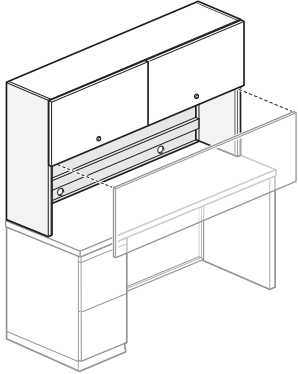

X Series Vertical Storage Units

Slow-Close Flipper Door Vertical Storage Unit

JUSL-SL

Features

- Includes steel top and interior shelf, steel end panels, steel, laminate, or wood flipper door(s), assembly hardware, and double-sided adhesive tape for attachment to desk or credenza.
- For lock options, refer to Lock Program section of the Accessories Price List.
- Lock plug bezel available in black or chrome.
- Accepts separately specified task lights.
- 48" (1219mm) and 60" (1524mm) wide units have one door. 66" (1676mm) and 72" (1829mm) wide units have two doors.
- Inside height clearance is 13" (330mm). Inside depth clearance is 12.75" (324mm).
- Vertical clearance between desk/credenza top and underside of shelf is 19" (483mm).
- Units are standard with two grommets located in the back panel.
- Field assembled.

Specification Tips

- Vertical Storage Unit Tackboard is required and must be specified separately.
- Specify tackboard designed for use with steel end panels, only.

To Order, Specify:

Steel Door

1) Product number, including:

① Lock Option:

- **N** No Lock
- **L** Lock, add **$17.71** list for 48" and 60", add **$35.42** list for 66" and 72"

2) Trim color for top, shelf, and end panels.
3) Trim color for door.
4) Trim color for lock plug (if applicable).

Note: Tackboard must be specified separately.

Laminate Door

1) Product number, including:

① Lock Option:

- **N** No Lock
- **L** Lock, add **$17.71** list for 48" and 60", add **$35.42** list for 66" and 72"

2) Trim color for top, shelf, and end panels.
3) Laminate color for door.
4) Edge trim color for door.
5) Trim color for lock plug (if applicable).

Note: Tackboard must be specified separately.

Wood Door

1) Product number, including:

① Lock Option:

- **N** No Lock
- **L** Lock, add **$17.71** list for 48" and 60", add **$35.42** list for 66" and 72"

2) Trim color for top, shelf, and end panels.
3) Wood finish color for door.
4) Trim color for lock plug (if applicable).

Note: Tackboard must be specified separately.