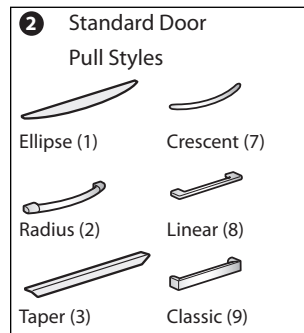

Features

- Includes:
  - -24" (610mm)-high storage unit with one shelf that adjusts in 6" (152mm) increments
  - -Two 12" (305mm)-high lateral file drawers
- Lateral file drawers include side-to-side hanging bars that accommodate letter, legal, EDP, international A4, and foolscap suspended file folders.
- Drawer/door front options include painted, laminate, or wood.
- Laminate fronts can be specified with a painted steel or laminate lockbar.
- Wood fronts can be specified with a painted steel or wood lockbar.
- Optional drawer/door pulls include Ellipse, Radius, Taper, Crescent, Linear, Classic and J-Pull.
  - -Ellipse pull available in non-metallic trim colors only
  - -Radius pull available in metallic trim colors only
  - -Taper and J-Pull trim color matches case trim color
  - -Crescent, Linear and Classic pulls are brushed nickel finish
  - -J-Pull available with touch latch doors only
- Standard door or touch latch door choice is determined by pull style code.
- Touch latch doors have touch latch mechanism on the right door, controlling access to both sides.
- Drawers have full extension steel ball-bearing slides.
- Drawer interior and accessories are black finish color. Storage unit interior and shelf match case color.
- Lock centered on front edge of unit top secures all drawers. Storage unit locks separately.
- All locks have the same key number.
- Lock plugs are available in black or chrome.
- For lock options, refer to Lock Program section of the Accessories Price List.
- Glides provide 1.5" (38mm) adjustment range.

Specification Tips

- Storage unit accommodates one row of standard-height binders.
- A separately specified counterweight is recommended when unit is not ganged to another file or anchored to a fixed object.
- Additional accessories are available and can be specified separately.

To Order, Specify:

Painted Steel Drawer/Door Fronts

1. Product number, including:

① Front/Lockbar Option:

SS Painted steel fronts/painted steel lockbar

② Pull (see side bar)

$46.77 upcharge list for touch latch door(s).

1. Trim color for drawer/door fronts and case.

To Order, Specify (cont'd):

1. Trim color for pull (Ellipse and Radius only).
   - -Ellipse (Non-Metallic trim colors only)
   - -Radius (Metallic trim colors only; upcharge for Metallic trim on pull is included in price.)

1. Trim color for lock plug.

Laminate Drawer/Door Fronts

1. Product number, including:

① Front/Lockbar Option:

LL Laminate fronts/painted steel lockbar
TT Laminate fronts/laminate lockbar, add **$53.99** list

② Pull (see side bar)

$46.77 upcharge list for touch latch door(s).

1. Trim color for case.
2. Trim color for pull (Ellipse and Radius only).
   - -Ellipse (Non-Metallic trim colors only)
   - -Radius (Metallic trim colors only; upcharge for Metallic trim on pull is included in price.)

1. Laminate color for drawer/door fronts.
2. Edge trim color for drawer/door fronts.
3. Trim color for lock plug.

Wood Drawer/Door Fronts

1. Product number, including:

① Front/Lockbar Option: