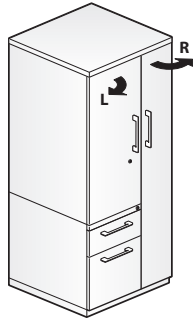

X Series 24" Wide Personal Storage Towers

5H Personal Storage Tower with Hinged Door Upper Storage

J2HQ-5624 (Right)