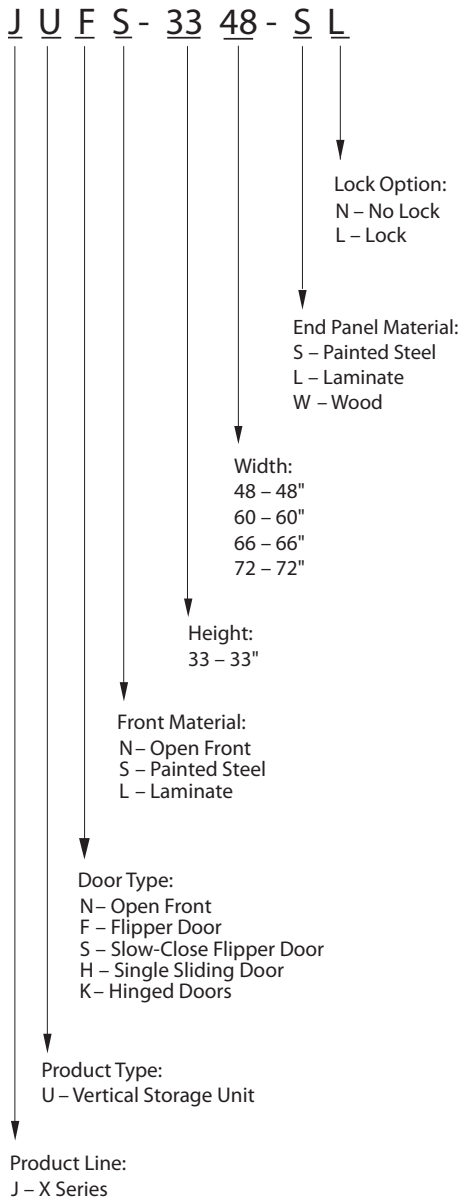

X Series Vertical Storage Units — Catalog Logic