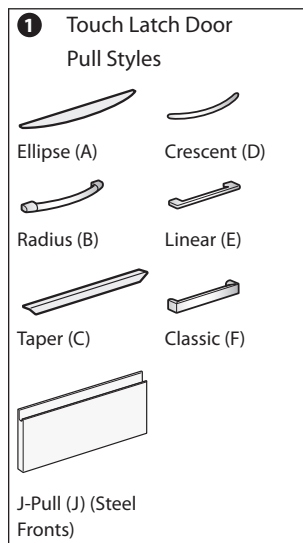

X Series Filing & Storage with Individually Locking Drawers

4H Personal Storage Tower with Individually Locking Drawers and Hinged Door Upper Storage

Actual Depth	Actual Width	Pull	Number	1 2	Trim A	B
4H, 48.5" (1232mm) – File/File, Valet Right						
23.625" (600mm)	24" (610mm)	1, J	J2HW-4824-SS	■ ■	$3957.93	$4202.29
		2, 3	J2HW-4824-SS	■ ■	4079.35	4323.71
		7, 8, 9	J2HW-4824-SS	■ ■	4118.75	4363.11
4H, 48.5" (1232mm) – File/File, Valet Left						
23.625" (600mm)	24" (610mm)	1, J	J2HX-4824-SS	■ ■	$3957.93	$4202.29
		2, 3	J2HX-4824-SS	■ ■	4079.35	4323.71
		7, 8, 9	J2HX-4824-SS	■ ■	4118.75	4363.11
4H, 51.5" (1308mm) – File/File, Valet Right						
23.625" (600mm)	24" (610mm)	1, J	J2HW-5124-SS	■ ■	$4102.24	$4361.35
		2, 3	J2HW-5124-SS	■ ■	4223.66	4482.77
		7, 8, 9	J2HW-5124-SS	■ ■	4263.06	4522.17
4H, 51.5" (1308mm) – File/File, Valet Left						
23.625" (600mm)	24" (610mm)	1, J	J2HX-5124-SS	■ ■	$4102.24	$4361.35
		2, 3	J2HX-5124-SS	■ ■	4223.66	4482.77
		7, 8, 9	J2HX-5124-SS	■ ■	4263.06	4522.17

Features

- Includes:
  - –Pedestal section with individually locking drawers
  - –Non-locking valet with coat rod
  - –Non-locking upper storage unit with one removable shelf. Shelf is positioned at 12.5" (318mm) from bottom of hinged door area
- Each drawer includes one compressor.
- Optional drawer/door pulls include Ellipse, Radius, Taper, Crescent, Linear, Classic, and J-Pull.
  - –Ellipse pull available in non-Metallic trim colors only
  - –Radius pull available in Metallic trim colors only
  - –Taper and J-Pull pull trim color matches case trim color
  - –Crescent, Linear and Classic pulls are brushed nickel finish
  - –J-Pull available with touch latch doors only
- Standard door or touch latch door choice is determined by pull style code.
- Drawers have full extension steel ball-bearing slides.
- Interiors, shelf, and accessories are black finish color.
- Drawer section contains two locks; left-hand lock secures top file drawer, right-hand lock secures bottom file drawer.
- Valet and storage doors do not lock.
- Lock plugs are available in black or chrome.
- For lock options, refer to Lock Program section of the Accessories Price List.
- Glides provide 1" (25mm) adjustment range.

Specification Tips

- Optional white translucent top adds 2.75" (70mm) to overall height of unit.
- Additional storage unit shelves can be specified separately.

To Order, Specify:

1. Product number.
2. **1 Pull** (see side bar)
   - $42.62 upcharge list for touch latch doors
3. **2 Top Option:**
   - **R** Regular top
   - **T** Translucent top, add $789.06 list
4. Trim color for case and front.
5. Trim color for pull (Ellipse and Radius only).
   - –Ellipse (Non-Metallic trim colors only)
   - –Radius (Metallic trim colors only; upcharge for Metallic trim on pull is included in price.)
6. Trim color for lock plug.