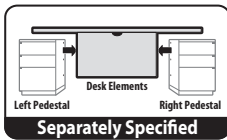

X Series Double Pedestal Desks

Executive Rectangular Double Pedestal Desk — Wood Top

Height	Depth	Width	Number	① ②		Top - Wood Group A Modesty - Steel		Top - Wood Group B Modesty - Steel	
				Trim A	Trim B	Trim A	Trim B		
29"(737mm)	30"(762mm)	60"(1524mm)	JDXW-3060-KAAN	■	■	$1782.21	$1835.98	$1917.97	$1971.74
		66"(1676mm)	JDXW-3066-KAAN	■	■	1868.31	1929.76	2012.23	2073.68
		72"(1829mm)	JDXW-3072-KAAN	■	■	1954.41	2023.54	2106.49	2175.62
		78"(1981mm)	JDXW-3078-KAAN	■	■	2040.51	2117.32	2200.75	2277.56
		84"(2134mm)	JDXW-3084-KAAN	■	■	2126.61	2211.10	2295.01	2379.50
29"(737mm)	36"(914mm)	60"(1524mm)	JDXW-3660-KAAN	■	■	$1858.71	$1912.48	$1999.39	$2053.16
		66"(1676mm)	JDXW-3666-KAAN	■	■	1944.81	2006.26	2093.65	2155.10
		72"(1829mm)	JDXW-3672-KAAN	■	■	2030.91	2100.04	2187.91	2257.04
		78"(1981mm)	JDXW-3678-KAAN	■	■	2117.01	2193.82	2282.17	2358.98
		84"(2134mm)	JDXW-3684-KAAN	■	■	2203.11	2287.60	2376.43	2460.92

JDXW-KAANDS

Features

- Includes wood top, optional steel modesty panel, and assembly hardware (pedestals not included).
- Wood veneer top has 3mm edgeband on user and guest edge, and 1mm edgeband on sides.
- Edge on guest side extends 6"(152mm) beyond pedestals along the entire width of the desk.
- Optional modesty panel is available with or without scallop wireway for cable management; scallop is centered at top of modesty panel.
- Field assembled.

Specification Tip

- Two X Series desk pedestals must be specified separately; nominal depths of desk pedestals must be 6"(152mm) less than nominal depth of desk top. See table.

Desk/Pedestal Nominal Depths

Desk Depth	Pedestal Depth
30"(762mm)	24"(610mm)
36"(914mm)	30"(762mm)

To Order, Specify:

1. Product number, including:

① Modesty Panel Height:

- **N** No Modesty Panel, deduct $101.31 list
- **B** 1/3 Height
- **D** 3/4 Height, add $101.34 list
- **F** Full Height, add $202.67 list

② Modesty Panel Cable Management:

- **N** No Scallop
- **S** Scallop

1. Wood finish color for top.
2. Trim color for modesty panel.

*Note: Desk pedestals must be specified separately.