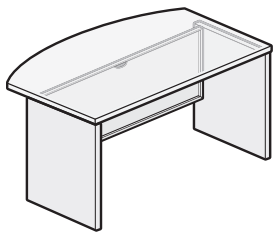

Height	Depth	Width	Number	① ②	End Panel - Wood Group A		End Panel - Wood Group B	
					Modesty - Steel Trim A	Trim B	Modesty - Steel Trim A	Trim B
Top — Laminate A								
29"(737mm)	30"(762mm)	30"(762mm)	JDHL-3030-JFFW		$2534.83	$2550.20	$2808.67	$2824.04
		36"(914mm)	JDHL-3036-JFFW		2620.93	2643.98	2894.77	2917.82
		42"(1067mm)	JDHL-3042-JFFW		2707.03	2737.76	2980.87	3011.60
		48"(1219mm)	JDHL-3048-JFFW		2793.13	2831.54	3066.97	3105.38
		54"(1372mm)	JDHL-3054-JFFW		2879.23	2925.32	3153.07	3199.16
		60"(1524mm)	JDHL-3060-JFFW		2965.33	3019.10	3239.17	3292.94
		66"(1676mm)	JDHL-3066-JFFW		3051.43	3112.88	3325.27	3386.72
		72"(1829mm)	JDHL-3072-JFFW		3137.53	3206.66	3411.37	3480.50
29"(737mm)	36"(914mm)	30"(762mm)	JDHL-3630-JFFW		$2618.83	$2634.20	$2899.27	$2914.64
		36"(914mm)	JDHL-3636-JFFW		2704.93	2727.98	2985.37	3008.42
		42"(1067mm)	JDHL-3642-JFFW		2791.03	2821.76	3071.47	3102.20
		48"(1219mm)	JDHL-3648-JFFW		2877.13	2915.54	3157.57	3195.98
		54"(1372mm)	JDHL-3654-JFFW		2963.23	3009.32	3243.67	3289.76
		60"(1524mm)	JDHL-3660-JFFW		3049.33	3103.10	3329.77	3383.54
		66"(1676mm)	JDHL-3666-JFFW		3135.43	3196.88	3415.87	3477.32
		72"(1829mm)	JDHL-3672-JFFW		3221.53	3290.66	3501.97	3571.10
Top — Laminate B								
29"(737mm)	30"(762mm)	30"(762mm)	JDHL-3030-JFFW		$2606.62	$2621.99	$2880.46	$2895.83
		36"(914mm)	JDHL-3036-JFFW		2699.62	2722.67	2973.46	2996.51
		42"(1067mm)	JDHL-3042-JFFW		2792.62	2823.35	3066.46	3097.19
		48"(1219mm)	JDHL-3048-JFFW		2885.62	2924.03	3159.46	3197.87
		54"(1372mm)	JDHL-3054-JFFW		2978.62	3024.71	3252.46	3298.55
		60"(1524mm)	JDHL-3060-JFFW		3071.62	3125.39	3345.46	3399.23
		66"(1676mm)	JDHL-3066-JFFW		3164.62	3226.07	3438.46	3499.91
		72"(1829mm)	JDHL-3072-JFFW		3257.62	3326.75	3531.46	3600.59
29"(737mm)	36"(914mm)	30"(762mm)	JDHL-3630-JFFW		$2694.46	$2709.83	$2974.90	$2990.27
		36"(914mm)	JDHL-3636-JFFW		2787.46	2810.51	3067.90	3090.95
		42"(1067mm)	JDHL-3642-JFFW		2880.46	2911.19	3160.90	3191.63
		48"(1219mm)	JDHL-3648-JFFW		2973.46	3011.87	3253.90	3292.31
		54"(1372mm)	JDHL-3654-JFFW		3066.46	3112.55	3346.90	3392.99
		60"(1524mm)	JDHL-3660-JFFW		3159.46	3213.23	3439.90	3493.67
		66"(1676mm)	JDHL-3666-JFFW		3252.46	3313.91	3532.90	3594.35
		72"(1829mm)	JDHL-3672-JFFW		3345.46	3414.59	3625.90	3695.03

JDHL-JFFWDS

Features

- Includes laminate top, wood end panels, steel modesty panel, and assembly hardware.
- High-pressure laminate top has 3mm edgeband on user and guest edge, and 1mm edgeband on sides.
- Bow edge on guest side extends 10"(254mm) beyond end panels at the center of the desk (4"(102mm) of extension + 6"(152mm) of bow).
- Modesty panel is available with or without scallop wireway for cable management; scallop is centered at top of modesty panel.
- Glides provide 1.5"(38mm) adjustment range.
- Field assembled.

Specification Tip

- When placing a mobile, attached, or suspended pedestal inside the desk shell, pedestal depth must be at least 12"(305mm) less than nominal depth of top. See table.

Desk/Pedestal Nominal Depths

Desk Depth	Pedestal Depth
30"(762mm)	18"(457mm)
36"(914mm)	24"(610mm)

To Order, Specify:

1) Product number, including:

① Modesty Panel Height:

- **B** 1/3 Height
- **D** 3/4 Height, add **$101.34** list
- **F** Full Height, add **$202.67** list

② Modesty Panel Cable Management:

- **N** No Scallop
- **S** Scallop

2) Laminate color for top.
3) Edge trim color for top.
4) Wood finish color for end panels.
5) Trim color for modesty panel.