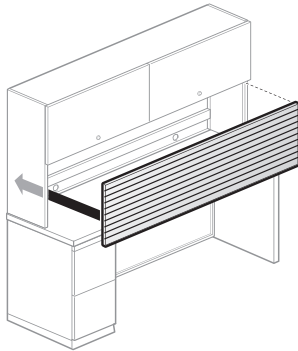

X Series Vertical Storage Units

Vertical Storage Unit Slat Rail

JSVS-18

Height	Width	Number	Painted	
			Trim A	Trim B
Slat Rail — For VSUs with Steel End Panels				
17.25"(438mm)	48"(1219mm)	JSVS-1848	$342.63	378.43
	60"(1524mm)	JSVS-1860	458.79	504.79
	66"(1676mm)	JSVS-1866	526.55	578.50
	72"(1829mm)	JSVS-1872	574.95	631.15
Slat Rail — For VSUs with Laminate or Wood End Panels				
17.25"(438mm)	48"(1219mm)	JSVL-1848	$342.63	378.43
	60"(1524mm)	JSVL-1860	458.79	504.79
	66"(1676mm)	JSVL-1866	526.55	578.50
	72"(1829mm)	JSVL-1872	574.95	631.15

Features

- Includes painted aluminum slat rail and mounting hardware.
- Attaches to the lower section of a vertical storage unit back panel to support slat rail accessories.

To Order, Specify:

1) Product number.
2) Trim color.

Specification Tips

- Specify slat rail based on VSU end panel type - options include:
  - –Slat rail for use with steel VSU end panels only.
  - –Slat rail for use with laminate or wood VSU end panels.
- Slat rails 66"(1676mm) or 72"(1829mm) wide are comprised of 2 equal-width sections.
- Slat rail widths are nominal; catalog number reflects the vertical storage unit width.