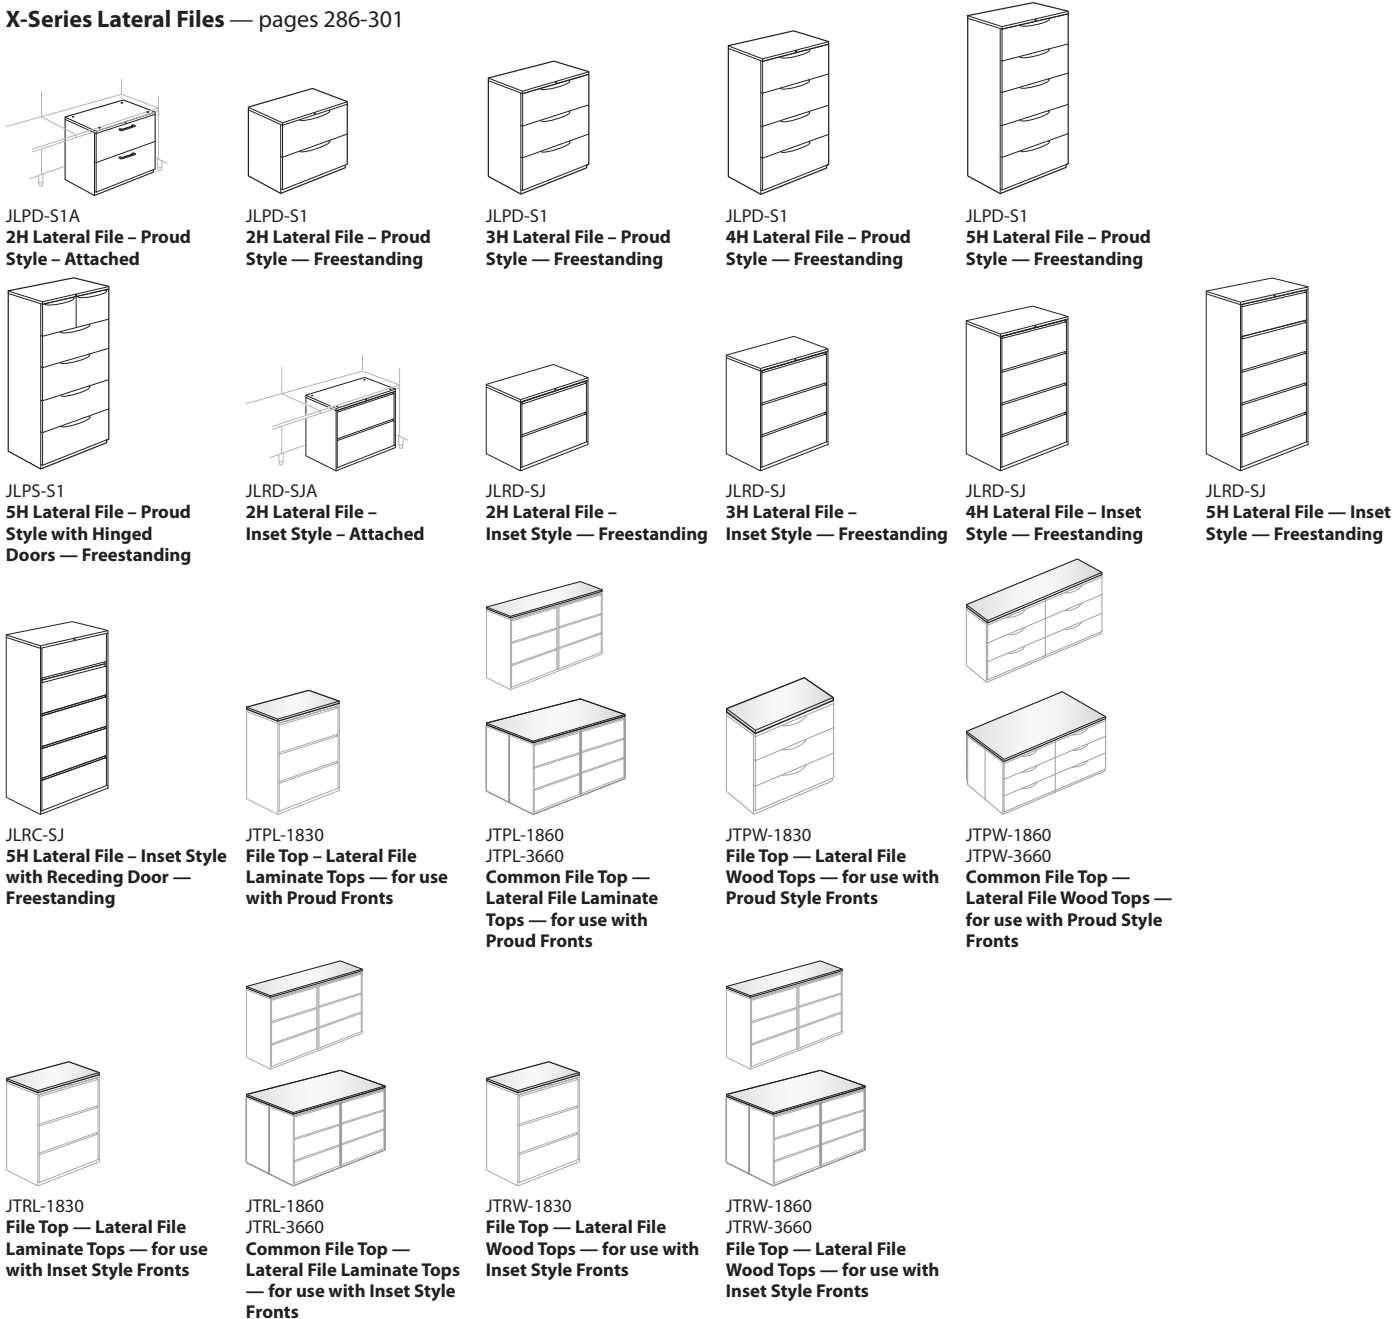

JLPD-1530
1.5H Lateral File – Proud Front

JCPC-1530
JCPZ-1530
1.5H Combination File – Proud Front

JSPY-1530
1.5H Storage Cabinet with Hinged Doors – Proud Front

JSPN-1530
1.5H Open Storage Case – Proud Top

JLRD-1530
1.5H Lateral File – Inset Front

JCRC-1530
JCRZ-1530
1.5H Combination File – Inset Front

JSRN-1530
1.5H Open Storage Case – Inset Top

JPFC-1830-F
JRFC-1830-F
Cushion

JNAB-30-S
Base Liner

X-Series Lateral Files — pages 286-301

JLPD-S1A
2H Lateral File – Proud Style – Attached

JLPD-S1
2H Lateral File – Proud Style – Freestanding

JLPD-S1
3H Lateral File – Proud Style – Freestanding

JLPD-S1
4H Lateral File – Proud Style – Freestanding

JLPD-S1
5H Lateral File – Proud Style – Freestanding

JLPS-S1
5H Lateral File – Proud Style with Hinged Doors – Freestanding

JLRD-SJA
2H Lateral File – Inset Style – Attached

JLRD-SJ
2H Lateral File – Inset Style – Freestanding

JLRD-SJ
3H Lateral File – Inset Style – Freestanding

JLRD-SJ
4H Lateral File – Inset Style – Freestanding

JLRD-SJ
5H Lateral File – Inset Style – Freestanding

JLRC-SJ
5H Lateral File – Inset Style with Receding Door – Freestanding

JTPL-1830
JTPL-3660
Common File Top – Lateral File Laminate Tops – for use with Proud Fronts

JTPL-1860
JTPL-3660
Common File Top – Lateral File Laminate Tops – for use with Proud Fronts

JTPW-1830
JTPW-3660
Common File Top – Lateral File Wood Tops – for use with Proud Style Fronts

JTPW-1860
JTPW-3660
Common File Top – Lateral File Wood Tops – for use with Proud Style Fronts

JTRL-1830
File Top – Lateral File Laminate Tops – for use with Inset Style Fronts

JTRL-1860
JTRL-3660
Common File Top – Lateral File Laminate Tops – for use with Inset Style Fronts

JTRW-1830
File Top – Lateral File Wood Tops – for use with Inset Style Fronts

JTRW-1860
JTRW-3660
File Top – Lateral File Wood Tops – for use with Inset Style Fronts