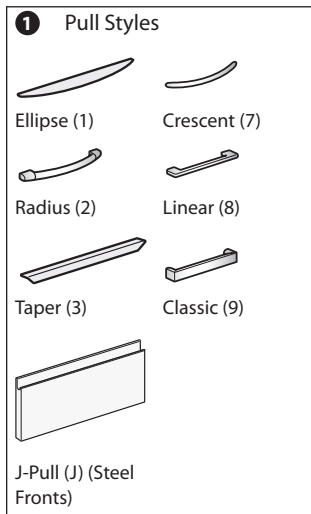

Actual Depth	Actual Width	Pull	Number 1	Trim	
				A	B
27.5" (699mm) High					
18.75" (476mm)	29.885" (759mm)	1, J	JLPW-0230-S A	$1727.42	$1864.16
		2, 3	JLPW-0230-S A	1817.42	1954.16
		7, 8, 9	JLPW-0230-S A	1835.40	1972.14
18.75" (476mm)	35.885" (911mm)	1, J	JLPW-0236-S A	$2148.09	$2302.83
		2, 3	JLPW-0236-S A	2238.09	2392.83
		7, 8, 9	JLPW-0236-S A	2256.07	2410.81
18.75" (476mm)	41.885" (1064mm)	1, J	JLPW-0242-S A	$2568.76	$2741.50
		2, 3	JLPW-0242-S A	2658.76	2831.50
		7, 8, 9	JLPW-0242-S A	2676.74	2849.48

Features

- Includes:
  - –Individually locking 12" (305mm) high drawers
  - –Security shelf between drawers
  - –Attachment hardware
- Each drawer includes side-to-side hanging bars that accommodate letter, legal, and EDP suspended file folders.
- Optional drawer pulls include Ellipse, Radius, Taper, Crescent, Linear, Classic, and J-Pull.
  - –Ellipse pull available in non-Metallic trim colors only
  - –Radius pull available in Metallic trim colors only
  - –Taper and J-Pull pull trim color matches case trim color
  - –Crescent, Linear and Classic pulls are brushed nickel finish
- Drawers have full extension steel ball-bearing slides.
- Drawer interiors and accessories are black finish color.
- Each drawer has a separate lock, centered on drawer front 3" (76mm) below top edge.
- Lock plugs are available in black or chrome.
- For lock options, refer to Lock Program section of the Accessories Price List.
- Glides provide 1.5" (38mm) adjustment range.

Specification Tips

- Must be attached under a worksurface 20" (508mm) deep or deeper.
- When using lateral file to support one end of a worksurface in a panel system application, secure the worksurface to the panel using a corner bracket or cantilever; specified separately.
- When attaching a panel-hung worksurface up to 2" (51mm) higher than standard mounting height, use a worksurface height adjustment kit; specified separately.
- Additional accessories are available and can be specified separately.

To Order, Specify:

1. Product number.
2. Trim color for case and front.
3. Trim color for pull (Ellipse and Radius only).
   - –Ellipse (Non-Metallic trim colors only)
   - –Radius (Metallic trim colors only; upcharge for Metallic trim on pull is included in price.)
4. Trim color for lock plug.