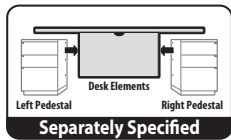

Desk/Pedestal Nominal Depths

Desk Depth	Pedestal Depth
30"(762mm)	24"(610mm)
36"(914mm)	30"(762mm)

JDXL-JAANDS

To Order, Specify:

1. Product number, including:

1 Modesty Panel Height:

- **N** No Modesty Panel, deduct $101.31 list
- **B** 1/3 Height
- **D** 3/4 Height, add $101.34 list
- **F** Full Height, add $202.67 list

2 Modesty Panel Cable Management:

- **N** No Scallop
- **S** Scallop

1. Laminate color for top.
2. Edge trim color for top.
3. Trim color for modesty panel.

*Note: Desk pedestals must be specified separately.