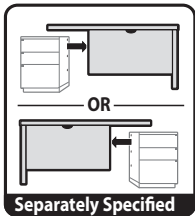

Height	Depth	Width	Number	①	②	③	End Panel - Steel Trim A		End Panel - Steel Trim B	
							Modesty - Steel Trim A	Trim B	Modesty - Steel Trim A	Trim B
Top — Wood Group A										
29"(737mm)	30"(762mm)	48"(1219mm)	JDHW-3048-K	S			$2445.25	$2483.66	$2527.56	$2565.97
		54"(1372mm)	JDHW-3054-K	S			2531.35	2577.44	2613.66	2659.75
		60"(1524mm)	JDHW-3060-K	S			2617.45	2671.22	2699.76	2753.53
		66"(1676mm)	JDHW-3066-K	S			2703.55	2765.00	2785.86	2847.31
		72"(1829mm)	JDHW-3072-K	S			2789.65	2858.78	2871.96	2941.09
		78"(1981mm)	JDHW-3078-K	S			2875.75	2952.56	2958.06	3034.87
		84"(2134mm)	JDHW-3084-K	S			2961.85	3046.34	3044.16	3128.65
29"(737mm)	36"(914mm)	48"(1219mm)	JDHW-3648-K	S			$2538.85	$2577.26	$2636.52	$2674.93
		54"(1372mm)	JDHW-3654-K	S			2624.95	2671.04	2722.62	2768.71
		60"(1524mm)	JDHW-3660-K	S			2711.05	2764.82	2808.72	2862.49
		66"(1676mm)	JDHW-3666-K	S			2797.15	2858.60	2894.82	2956.27
		72"(1829mm)	JDHW-3672-K	S			2883.25	2952.38	2980.92	3050.05
		78"(1981mm)	JDHW-3678-K	S			2969.35	3046.16	3067.02	3143.83
		84"(2134mm)	JDHW-3684-K	S			3055.45	3139.94	3153.12	3237.61
Top — Wood Group B										
29"(737mm)	30"(762mm)	48"(1219mm)	JDHW-3048-K	S			2593.59	$2632.00	$2675.90	$2714.31
		54"(1372mm)	JDHW-3054-K	S			2687.85	2733.94	2770.16	2816.25
		60"(1524mm)	JDHW-3060-K	S			2782.11	2835.88	2864.42	2918.19
		66"(1676mm)	JDHW-3066-K	S			2876.37	2937.82	2958.68	3020.13
		72"(1829mm)	JDHW-3072-K	S			2970.63	3039.76	3052.94	3122.07
		78"(1981mm)	JDHW-3078-K	S			3064.89	3141.70	3147.20	3224.01
		84"(2134mm)	JDHW-3084-K	S			3159.15	3243.64	3241.46	3325.95
29"(737mm)	36"(914mm)	48"(1219mm)	JDHW-3648-K	S			$2692.11	$2730.52	$2789.78	$2828.19
		54"(1372mm)	JDHW-3654-K	S			2786.37	2832.46	2884.04	2930.13
		60"(1524mm)	JDHW-3660-K	S			2880.63	2934.40	2978.30	3032.07
		66"(1676mm)	JDHW-3666-K	S			2974.89	3036.34	3072.56	3134.01
		72"(1829mm)	JDHW-3672-K	S			3069.15	3138.28	3166.82	3235.95
		78"(1981mm)	JDHW-3678-K	S			3163.41	3240.22	3261.08	3337.89
		84"(2134mm)	JDHW-3684-K	S			3257.67	3342.16	3355.34	3439.83

JDHW-KAFSDS
(Left-Hand)

Features

- Includes wood top, steel end panel, steel modesty panel, and assembly hardware (pedestal not included).
- Wood veneer top has 3mm edgeband on user and guest edge, and 1mm edgeband on sides.
- Bow edge on guest side extends 10"(254mm) beyond pedestal and end panel at the center of the desk (4"(102mm) of extension + 6"(152mm) of bow).
- Modesty panel is available with or without scallop wireway for cable management; scallop is centered at top of modesty panel.
- Desk orientation can be field-changed from left to right or right to left. Order hole plugs (qty. 8) from eParts to cover exposed mounting holes.
- Glides provide 1"(25mm) adjustment range.
- Field assembled.

Specification Tip

- One X Series desk pedestal must be specified separately; nominal depth of desk pedestal must be 6"(152mm) less than nominal depth of desk top. See table.

Desk/Pedestal Nominal Depths

Desk Depth	Pedestal Depth
30"(762mm)	24"(610mm)
36"(914mm)	30"(762mm)

To Order, Specify:

1. Product number, including:

① Orientation:

- **AF** Left-hand
- **FA** Right-hand

② Modesty Panel Height:

- **B** 1/3 Height
- **D** 3/4 Height, add **$101.34** list
- **F** Full Height, add **$202.67** list

③ Modesty Panel Cable Management:

- **N** No Scallop
- **S** Scallop

1. Wood finish color for top.
2. Trim color for end panel.
3. Trim color for modesty panel.

*Note: Desk pedestal must be specified separately.