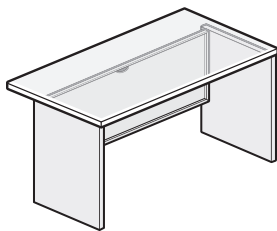

Height	Depth	Width	Number	①②	End Panel - Wood Group A		End Panel - Wood Group B	
					Modesty - Steel Trim A	Trim B	Modesty - Steel Trim A	Trim B
Top — Wood Group A								
29"(737mm)	30"(762mm)	30"(762mm)	JDXW-3030-KFFW	■ ■	$2884.53	$2899.90	$3158.37	$3173.74
		36"(914mm)	JDXW-3036-KFFW	■ ■	2970.63	2993.68	3244.47	3267.52
		42"(1067mm)	JDXW-3042-KFFW	■ ■	3056.73	3087.46	3330.57	3361.30
		48"(1219mm)	JDXW-3048-KFFW	■ ■	3142.83	3181.24	3416.67	3455.08
		54"(1372mm)	JDXW-3054-KFFW	■ ■	3228.93	3275.02	3502.77	3548.86
		60"(1524mm)	JDXW-3060-KFFW	■ ■	3315.03	3368.80	3588.87	3642.64
		66"(1676mm)	JDXW-3066-KFFW	■ ■	3401.13	3462.58	3674.97	3736.42
		72"(1829mm)	JDXW-3072-KFFW	■ ■	3487.23	3556.36	3761.07	3830.20
29"(737mm)	36"(914mm)	30"(762mm)	JDXW-3630-KFFW	■ ■	$2995.23	$3010.60	$3275.67	$3291.04
		36"(914mm)	JDXW-3636-KFFW	■ ■	3081.33	3104.38	3361.77	3384.82
		42"(1067mm)	JDXW-3642-KFFW	■ ■	3167.43	3198.16	3447.87	3478.60
		48"(1219mm)	JDXW-3648-KFFW	■ ■	3253.53	3291.94	3533.97	3572.38
		54"(1372mm)	JDXW-3654-KFFW	■ ■	3339.63	3385.72	3620.07	3666.16
		60"(1524mm)	JDXW-3660-KFFW	■ ■	3425.73	3479.50	3706.17	3759.94
		66"(1676mm)	JDXW-3666-KFFW	■ ■	3511.83	3573.28	3792.27	3853.72
		72"(1829mm)	JDXW-3672-KFFW	■ ■	3597.93	3667.06	3878.37	3947.50
Top — Wood Group B								
29"(737mm)	30"(762mm)	30"(762mm)	JDXW-3030-KFFW	■ ■	$2979.49	$2994.86	$3253.33	$3268.70
		36"(914mm)	JDXW-3036-KFFW	■ ■	3073.75	3096.80	3347.59	3370.64
		42"(1067mm)	JDXW-3042-KFFW	■ ■	3168.01	3198.74	3441.85	3472.58
		48"(1219mm)	JDXW-3048-KFFW	■ ■	3262.27	3300.68	3536.11	3574.52
		54"(1372mm)	JDXW-3054-KFFW	■ ■	3356.53	3402.62	3630.37	3676.46
		60"(1524mm)	JDXW-3060-KFFW	■ ■	3450.79	3504.56	3724.63	3778.40
		66"(1676mm)	JDXW-3066-KFFW	■ ■	3545.05	3606.50	3818.89	3880.34
		72"(1829mm)	JDXW-3072-KFFW	■ ■	3639.31	3708.44	3913.15	3982.28
29"(737mm)	36"(914mm)	30"(762mm)	JDXW-3630-KFFW	■ ■	$3095.11	$3110.48	$3375.55	$3390.92
		36"(914mm)	JDXW-3636-KFFW	■ ■	3189.37	3212.42	3469.81	3492.86
		42"(1067mm)	JDXW-3642-KFFW	■ ■	3283.63	3314.36	3564.07	3594.80
		48"(1219mm)	JDXW-3648-KFFW	■ ■	3377.89	3416.30	3658.33	3696.74
		54"(1372mm)	JDXW-3654-KFFW	■ ■	3472.15	3518.24	3752.59	3798.68
		60"(1524mm)	JDXW-3660-KFFW	■ ■	3566.41	3620.18	3846.85	3900.62
		66"(1676mm)	JDXW-3666-KFFW	■ ■	3660.67	3722.12	3941.11	4002.56
		72"(1829mm)	JDXW-3672-KFFW	■ ■	3754.93	3824.06	4035.37	4104.50

JDXW-KFFWDS

Features

- Includes wood top, wood end panels, steel modesty panel, and assembly hardware.
- Wood veneer top has 3mm edgeband on user and guest edge, and 1mm edgeband on sides.
- Edge on guest side extends 6"(152mm) beyond end panels along the entire width of the desk.
- Modesty panel is available with or without scallop wireway for cable management; scallop is centered at top of modesty panel.
- Glides provide 1.5"(38mm) adjustment range.
- Field assembled.

Specification Tip

- When placing a mobile, attached, or suspended pedestal inside the desk shell, pedestal depth must be at least 12"(305mm) less than nominal depth of top. See table.

Desk/Pedestal Nominal Depths

Desk Depth	Pedestal Depth
30"(762mm)	18"(457mm)
36"(914mm)	24"(610mm)

To Order, Specify:

1) Product number, including:

① Modesty Panel Height:

- **B** 1/3 Height
- **D** 3/4 Height, add $101.34 list
- **F** Full Height, add $202.67 list

② Modesty Panel Cable Management:

- **N** No Scallop
- **S** Scallop

2) Wood finish color for top.
3) Wood finish color for end panels.
4) Trim color for modesty panel.