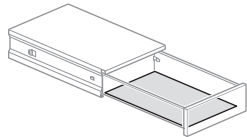

Drawer Liner

KJFL-0015-JD

Class YA – GSA: Open Market

Number	Price
KJFL-0015-JD	$29.40

Features

- Includes one soft felt like drawer liner in charcoal grey.
- Fits into locker shelf with personal drawer.

To Order, Specify:

1) Product number.