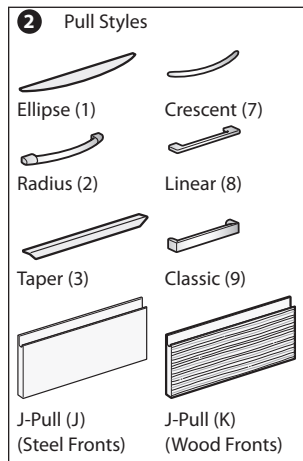

X Series Desk Pedestals

Features

- Includes steel pedestal and attachment hardware.
- Pedestal with pencil drawers and/or box drawers includes a single pencil tray.
- Box drawers include one divider in each drawer.
- File drawers include one compressor in each drawer.
- Drawer front options include steel, laminate, or wood.
- Laminate fronts can be specified with a painted steel or laminate lockbar.
- Wood fronts can be specified with a painted steel or wood lockbar.
- Optional drawer pulls include Ellipse, Radius, Taper, Crescent, Linear, Classic, and J-Pull.
  - –Ellipse pull available in non-metallic trim colors only
  - –Radius pull available in metallic trim colors only
  - –Taper, and J-Pull pull trim color matches case trim color
  - –Crescent, Linear and Classic pulls are brushed nickel finish
- Drawers have full extension steel ball-bearing slides.
- Drawer interiors and accessories are black finish color.
- Single lock secures all drawers.
- Lock plug is available in black or chrome.
- For lock options, refer to Lock Program section of the Accessories Price List.
- Glides provide 1”(25mm) adjustment range.

Specification Tips

- For use with X Series Casegoods only.
- Desk pedestals are pre-drilled when specified to accept a casegood modesty panel; holes are located on the left side of a right-hand pedestal, and on the right side of a left-hand pedestal.
- Pedestal orientation can be field-changed from left to right or right to left. Order hole plugs (qty. 8) from eParts to cover exposed mounting holes.
- When specifying pedestals for standard rectangular or standard bow top desks, nominal depth of pedestal must match nominal depth of desk top. When specifying pedestals for executive rectangular or executive bow top desks, nominal depth of pedestal must be 6”(152mm) less than nominal depth of desk top. See table.

Desk/Pedestal Nominal Depths Standard Rectangular and Standard Bow Top Desks

Desk Depth	Pedestal Depth
24”(610mm)	24”(610mm)
30”(762mm)	30”(762mm)

Executive Rectangular and Executive Bow Top Desks

Desk Depth	Pedestal Depth
30”(762mm)	24”(610mm)
36”(914mm)	30”(762mm)

To Order, Specify:

Painted Steel Drawer Fronts

1) Product number, including:
  - ① **Front/Lockbar Option:**
    - **S** Painted steel fronts/painted steel lockbar
  - ② **Pull** (see side bar):
  - ③ **Orientation:**
    - **L** Left-hand
    - **R** Right-hand
  - ④ **Casegood Modesty Panel Height:**
    - **N** No Modesty Panel (double pedestal desk only)
    - **B** 1/3 Height
    - **D** 3/4 Height
    - **F** Full Height

2) Trim color for drawer fronts and case.

To Order, Specify (cont'd):

3) Trim color for pull (Ellipse and Radius only).
  - –Ellipse (Non-metallic trim colors only)
  - –Radius (Metallic trim colors only; Metallic trim on pull is included in price.)
4) Trim color for lock plug.

Laminate Drawer Fronts

1) Product number, including:

① Front/Lockbar Option:

- **L** Laminate fronts/painted steel lockbar
- **T** Laminate fronts/laminate lockbar, add $69.25 list

② Pull (see side bar):

③ Orientation:

- **L** Left-hand
- **R** Right-hand

④ Casegood Modesty Panel Height: