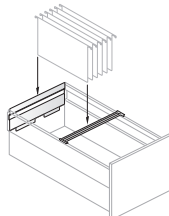

X Series Combination Unit Accessories — page 338

JCPL-12
Filing Kit