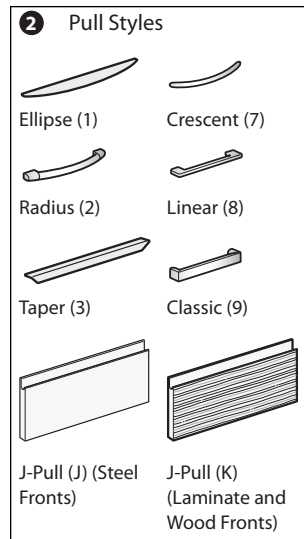

Features

- Includes factory-installed counterweight.
- Each 12" (305mm)-high drawer includes side-to-side hanging bars that accommodate letter, legal, EDP, international A4, and foolscap suspended file folders.
- Drawer front options include painted, laminate, or wood.
- Laminate fronts can be specified with a painted steel or laminate lockbar.
- Wood fronts can be specified with a painted steel or wood lockbar.
- Optional drawer pulls include Ellipse, Radius, Taper, Crescent, Linear, Classic and J-Pull.
  - –Ellipse pull available in non-metallic trim colors only
  - –Radius pull available in metallic trim colors only
  - –Taper and J-Pull trim color matches case trim color
  - –Crescent, Linear and Classic pulls are brushed nickel finish
- Drawers have full extension steel ball-bearing slides.
- Drawer interiors and accessories are black finish color.
- Single lock secures all drawers.
- Lock plug is available in black or chrome.
- For lock options, refer to Lock Program section of the Accessories Price List.
- Glides provide 1.5" (38mm) adjustment range.

Specification Tip

- Additional accessories are available and can be specified separately.

To Order, Specify:

Painted Steel Drawer Fronts

1) Product number, including:

① Front/Lockbar Option:

- **S** Painted steel fronts/painted steel lockbar

② Pull (see side bar)

2) Trim color for drawer fronts and case.
3) Trim color for pull (Ellipse and Radius only).
  - –Ellipse (Non-Metallic trim colors only)
  - –Radius (Metallic trim colors only; upcharge for Metallic trim on pull is included in price.)
4) Trim color for lock plug.

To Order, Specify (cont'd):

Laminate Drawer Fronts

1) Product number, including:

① Front/Lockbar Option:

- **L** Laminate fronts/painted steel lockbar
- **T** Laminate fronts/laminate lockbar, add $53.99 list

② Pull (see side bar)

2) Trim color for case.
3) Trim color for pull (Ellipse and Radius only).
  - –Ellipse (Non-Metallic trim colors only)
  - –Radius (Metallic trim colors only; upcharge for Metallic trim on pull is included in price.)
4) Laminate color for drawer fronts.
5) Edge trim color for drawer fronts.
6) Trim color for lock plug.

Wood Drawer Fronts

1) Product number, including:

① Front/Lockbar Option:

- **W** Wood fronts/painted steel lockbar
- **R** Wood fronts/wood lockbar, add $104.36 list

② Pull (see side bar)

2) Trim color for case.
3) Trim color for pull (Ellipse and Radius only).
  - –Ellipse (Non-Metallic trim colors only)
  - –Radius (Metallic trim colors only; upcharge for Metallic trim on pull is included in price.)
4) Wood finish for drawer fronts.
5) Trim color for lock plug.