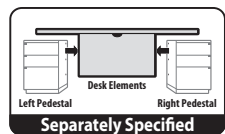

JDSL-JAANDS

To Order, Specify:

1) Product number, including:

① Modesty Panel Height:

- **N** No Modesty Panel, deduct $101.31 list
- **B** 1/3 Height
- **D** 3/4 Height, add $101.34 list
- **F** Full Height, add $202.67 list

② Modesty Panel Cable Management:

- **N** No Scallop
- **S** Scallop

2) Laminate color for top.

3) Edge trim color for top.

4) Trim color for modesty panel.

*Note: Desk pedestals must be specified separately.