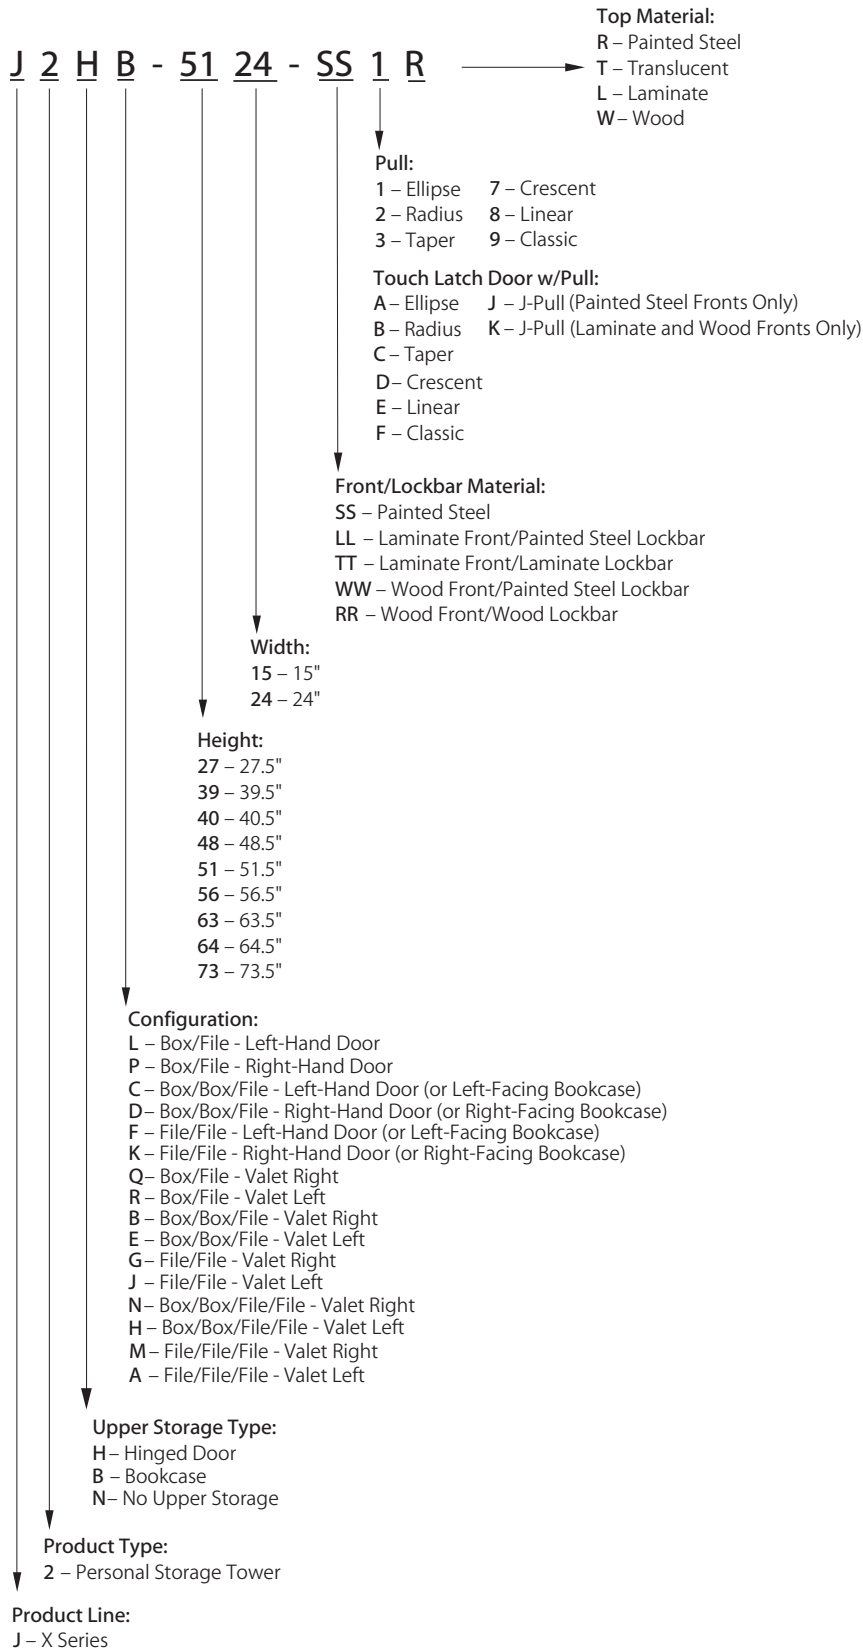

Personal Storage Towers — Catalog Logic