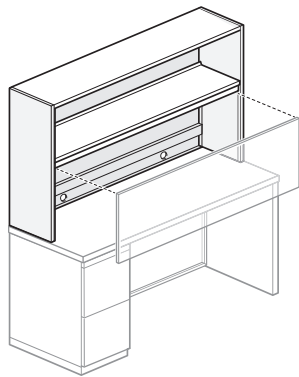

Open Front Vertical Storage Unit

Actual Height	Actual Depth	Width	Number	Top, Shelf & End Panels - Steel	
				Trim A	Trim B
Open Front Vertical Storage Unit, Steel End Panels					
34.25"(870mm)	13.625"(346mm)	48"(1219mm)	JUNN-3348-SN	$1503.46	$1638.97
		60"(1524mm)	JUNN-3360-SN	1579.42	1714.93
		66"(1676mm)	JUNN-3366-SN	1617.40	1752.91
		72"(1829mm)	JUNN-3372-SN	1655.38	1790.89

Actual Height	Actual Depth	Width	Number	Top & Shelf - Steel Trim A		Top & Shelf - Steel Trim B	
				End Panels - Laminate A	End Panels - Laminate B	End Panels - Laminate A	End Panels - Laminate B
Open Front Vertical Storage Unit, Laminate End Panels							
34.25"(870mm)	13.625"(346mm)	48"(1219mm)	JUNN-3348-LN	$1503.46	$1601.47	$1542.68	$1640.69
		60"(1524mm)	JUNN-3360-LN	1579.42	1677.43	1618.64	1716.65
		66"(1676mm)	JUNN-3366-LN	1617.40	1715.41	1656.62	1754.63
		72"(1829mm)	JUNN-3372-LN	1655.38	1753.39	1694.60	1792.61

Actual Height	Actual Depth	Width	Number	Top & Shelf - Steel Trim A		Top & Shelf - Steel Trim B	
				End Panels - Wood Group A	End Panels - Wood Group B	End Panels - Wood Group A	End Panels - Wood Group B
Open Front Vertical Storage Unit, Wood End Panels							
34.25"(870mm)	13.625"(346mm)	48"(1219mm)	JUNN-3348-WN	$1972.45	$2070.46	$2055.95	$2153.96
		60"(1524mm)	JUNN-3360-WN	2048.41	2146.42	2131.91	2229.92
		66"(1676mm)	JUNN-3366-WN	2086.39	2184.40	2169.89	2267.90
		72"(1829mm)	JUNN-3372-WN	2124.37	2222.38	2207.87	2305.88

JUNN

Features

- Includes steel top, fixed steel shelf, steel, laminate or wood end panels, assembly hardware, and double-sided adhesive tape for attachment to desk or credenza.
- Accepts separately specified task lights.
- Vertical clearance between desk/credenza top and underside of shelf is 19"(483mm).
- Unit is standard with two grommets located in the back panel.
- Unit with steel end panels is field assembled; unit with laminate or wood end panels ships fully assembled.

Specification Tip

- Vertical Storage Unit Tackboard is required and must be specified separately.

Note: Tackboard specification is dependent upon VSU End Panel material:

- -Laminate and Wood VSU end panels accept the same tackboard.
- -Steel VSU end panels accept tackboard designed for use with steel end panels.

To Order, Specify:

Steel End Panels

1) Product number.
2) Trim color for top, shelf, and end panels.

Note: Tackboard must be specified separately.

Laminate End Panels

1) Product number.
2) Trim color for top and shelf.
3) Laminate color for end panels.
4) Edge trim color for end panels.

Note: Tackboard must be specified separately.

Wood End Panels

1) Product number.
2) Trim color for top and shelf.
3) Wood finish color for end panels.

Note: Tackboard must be specified separately.