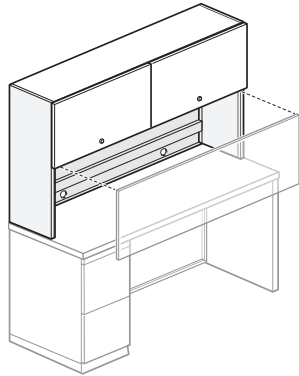

X Series Vertical Storage Units

Flipper Door Vertical Storage Unit – Laminate Front with Laminate End Panels

Actual Height	Actual Depth	Width	Number	Top & Shelf - Steel Trim A End Panels - Laminate		Top & Shelf - Steel Trim B End Panels - Laminate	
				A	B	A	B
Flipper Door — Laminate A							
34"(864mm)	14"(356mm)	48"(1219mm)	JUFL-3348-LL	$2668.30	$2707.52	$2766.31	$2805.53
		60"(1524mm)	JUFL-3360-LL	3200.86	3240.08	3298.87	3338.09
		66"(1676mm)	JUFL-3366-LL	3484.85	3524.07	3582.86	3622.08
		72"(1829mm)	JUFL-3372-LL	3751.13	3790.35	3849.14	3888.36
Flipper Door — Laminate B							
34"(864mm)	14"(356mm)	48"(1219mm)	JUFL-3348-LL	$2760.04	$2799.26	$2858.05	$2897.27
		60"(1524mm)	JUFL-3360-LL	3328.96	3368.18	3426.97	3466.19
		66"(1676mm)	JUFL-3366-LL	3631.13	3670.35	3729.14	3768.36
		72"(1829mm)	JUFL-3372-LL	3915.59	3954.81	4013.60	4052.82

JUFL-LL

Features

- Includes steel top and interior shelf, laminate flipper door(s), laminate end panels, assembly hardware, and double-sided adhesive tape for attachment to desk or credenza.
- For lock options, refer to Lock Program section of the Accessories Price List.
- Lock plug bezel available in black or chrome.
- Accepts separately specified task lights.
- 48"(1219mm) wide units have one door; 60"(1524mm), 66"(1676mm) and 72"(1829mm) wide units have two doors.
- Inside height clearance is 13"(330mm). Inside depth clearance is 12.75"(324mm).
- Vertical clearance between desk/credenza top and underside of shelf is 19"(483mm).
- Units are standard with two grommets located in the back panel.
- Ships fully assembled.

Specification Tips

- Vertical Storage Unit Tackboard is required and must be specified separately.
- Specify tackboard designed for use with VSU laminate or wood end panels.

To Order, Specify:

1) Product number.
2) Trim color for top and shelf.
3) Laminate color for door.
4) Edge trim color for door.
5) Laminate color for end panels.
6) Edge trim color for end panels.
7) Trim color for lock plug.

Note: Tackboard must be specified separately.