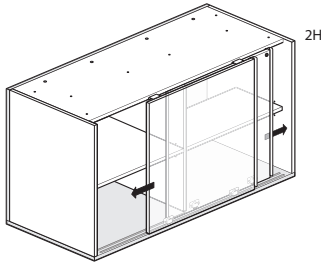

Modular Lower Storage

2H Credenza – Preconfigured – Attached

Sliding Door

BCSR-TTN
Class BH – Discount Group XXIV

Features

- Includes thermally fused laminate (TFL) case with sliding doors, two compartments each with one adjustable TFL shelf, full height divider, unfinished top, and glides.
- TFL shelves match case.
- Available with proud or inset back.
- Height adjustable shelves insert into designated mounting locations. See Product Details.
- Glides provide 1”(25mm) leveling adjustment.
- Unfinished top is pre-drilled to accept separately specified Modular Storage Top or Common Top.
- Door handedness is determined by the inset door.
- Available locking or non-locking. Lock will be located in inset door.
- Lock plug available in chrome only.
- For lock options, refer to Lock Program section of the Accessories Price List.

Specification Tips

- 2H Attached Storage Credenza is for use in the following applications:
  - –As a single credenza; requires a separately specified 1.18”(30mm) thick Modular Storage Top.
  - –Used adjacent to another attached credenza; requires a separately specified 1.18”(30mm) thick Common Top.
  - –Used in conjunction with attached modular lower storage unit(s); requires a separately specified 1.18”(30mm) thick Common Top.
  - –Used to support one end of a fixed height Convergent Worksurface; requires two separately specified Convergent Worksurface Brackets (ZBBC-0000-SN) and floor support for opposite end).
- Proud back option is recommended when the back of the storage is exposed or visible; proud back will not increase storage depth.
- Inset back option is recommended for an application where the storage back is not visible.
- For use with the following separately specified items:
  - –Same width Stack-On Storage for Use with 2H Lower Storage; requires separately specified 1.18”(30mm) thick storage top.
  - –Personal Drawer
  - –Legs
- 2H credenza nominal height with legs is 34.5”(876mm).
- Not for use with:
  - –Storage Cushion Top
  - –TFL Accessory Shelf
- Refer to the Specification Guide for product application information.

To Order, Specify:

1) Product number, including:

1 Door Handedness:

- **L** Left Hand
- **R** Right Hand

2 Back Option:

- **R** Inset Back
- **P** Proud Back

3 Lock Option:

- **N** No Lock
- **Y** Lock (add **$43.46** list)

2) TFL case color.

3) Case edge color.

4) TFL front color.

5) Front edge color.

6) Trim color for sliding door pull.

7) Trim color for lock plug (LR-BP chrome only)