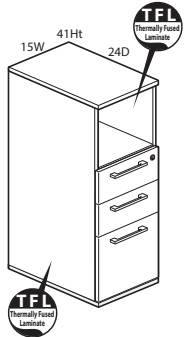

Freestanding Storage

Personal Storage Towers — 15"W

Bookcase Upper Storage – 41"H

BTNEH-4124-TTNB