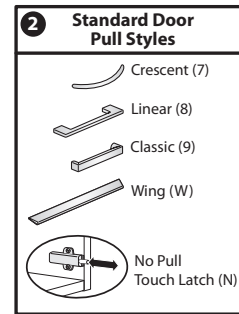

Upper Storage

Stack-On Storage Cabinet – for 1.5H Lower Storage

Double Hinged Door

Class BH – Discount Group XXIV

Features

- Includes thermally fused laminate (TFL) storage cabinet with shelf/shelves and two TFL doors with concealed hinges.
- Available with proud or inset back.
- Optional door pull options include Crescent, Linear, Classic, and Wing. Touch latch (no pull) option also available. Wing pull will be on the right hand door only.
  - –Crescent, Linear and Classic pulls are brushed nickel finish.
  - –Wing pull available as specifiable trim color.
- Shelf quantities:
  - –27”(686mm) and 35”(889mm)H include one adjustable shelf.
  - –43”(1092mm) and 51”(1295mm)H include two shelves.
  - –59”(1499mm)H includes three adjustable shelves.
- Shelves adjust in 1.25”(25mm) increments.
- Available locking or non-locking.
- Lock plug available in black or chrome.
- For lock options, refer to Lock Program section of the Accessories Price List.

Specification Tips