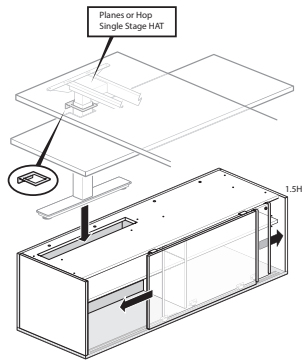

Modular Lower Storage

1.5H Credenza for Height Adjustable Table – Attached

Sliding Door

BCUR-TTN
Class BH – Discount Group XXIV

Features

- Includes thermally fused laminate (TFL) case with sliding doors, full height divider, bezel, unfinished top and glides.
- 24"(610mm)D Credenza includes two compartments with an adjustable TFL Shelf in non-HAT compartment.
- TFL shelf matches case.
- Top is predrilled for attachment of Common Top; Ordered separately.
- Available with proud or inset back.
  - –Proud back only available with (N) No Power Cutout option.
  - –Inset back may be ordered with (Y) Power Cutout option or (N) No Power Cutout option.
- Height adjustable shelf inserts into designated mounting locations. See Product Details.
- Inner back is removable for access to HAT leg and for wire management.
- Door handedness is determined by the inset door (HAT will be on the opposite side of the inset door),
- Available locking or non-locking. Lock will be located in inset door.
- Lock plug available in chrome only.
- For lock options, refer to Lock Program section of the Accessories Price List.
- Glides provide 1"(25mm) leveling adjustment.

Specification Tips

- 1.5H Attached Storage Credenza is for use in the following applications:
  - –As a single credenza; requires a separately specified 0.75"(19mm) thick Common Top.
  - –Used adjacent to another attached credenza; requires a separately specified 0.75"(19mm) thick Common Top.
  - –Used in conjunction with attached modular lower storage unit(s); requires a separately specified 0.75"(19mm) thick Common Top.
- Requires a separately specified 23"(584mm)D or 29"(737mm)D Planes or Upside Single Stage Height Adjustable Table. Refer to Height Adjustable Tables Price Book for product numbers.
- One of the HAT legs is field installed in the back of the cabinet converting the table into a height adjustable convergent worksurface application.
- The unfinished top is standard with cutout for HAT leg location; HAT table end will allow pinch point clearance and accommodates cable routing.
- Separately specified top requires field cut notch for HAT leg installation.
- Proud back option is recommended when the back of the storage is exposed or visible; proud back will not increase storage depth.
- Inset back option is recommended for an application where the storage back is not visible.
- Power/No Power Cutout functional option:
  - –Specify (Y) for one cutout in the inset back to allow wire management. Power cutouts will correspond with height of Compose base raceway.
  - –Specify (N) for standard inset back without wire management cutouts.
- Not for use with:
  - –Legs
  - –Storage Cushion
- Stack-on storage may not be used on Height Adjustable Table.
- Upside Height Adjustable Table attachment bracket and bezel kit are separately specified. (BAHJ-0100-S)
- Refer to the Specification Guide for product application information.

To Order, Specify:

1) Product number, including:

1 Table Options:

U Planes

2 Door Handedness:

L Left Hand

R Right Hand

3 Back Option:

R Inset Back

P Proud Back