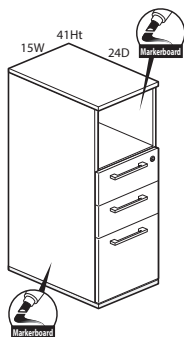

BTNEH-4124-MTBB

Class BH - Discount Group XXIV

Features

- Includes thermally fused laminate (TFL) or markerboard case and TFL drawer fronts with box/box/file or file/file lower storage pedestal and bookcase upper storage, finished top and glides.
- Available with proud or inset back.
- Drawers are black miterfold.
- Drawers have full extension steel ball-bearing slides.
- Optional door pull options include Crescent, Linear, Classic, Blade, and Wing.
- –Crescent, Linear and Classic pulls are brushed nickel finish.
- –Blade and Wing pull available as specifiable trim color.
- Available locking or non-locking. Single lock secures all drawers.
- Lock plug available in black or chrome.
- For lock options, refer to Lock Program section of the Accessories Price List.
- Glides provide 1"(25mm) adjustment range.

Specification Tips

- For use as freestanding storage; does not require counterweight or ganging kit.
- Proud back option is recommended when the back of the storage is exposed or visible; proud back will not increase storage depth.
- Inset back option is recommended for an application where the storage back is not visible.
- 3H Attached Modular Lower Storage will not horizontally align with 41"(1041mm)H Freestanding Storage.
- Not for use with:
  - –Stack-On Storage
  - –Personal Drawer
  - –Accessory Shelf
  - –Legs
- Box drawer for use with separately specified Belong accessories, if applicable:
  - –Drawer Tray
  - –Drawer Liner
  - –Drawer Dividers
  - –Organizational Rings
- 18"(457mm)D File drawer accommodates side-to-side and front-to-back letter filing.
- 24"(610mm)D and 30"(762mm)D File drawer allows front-to-back letter filing as well as side-to-side legal filing and side-to-side letter filing with included hanging bar.
- **The following products are recommended to maintain the markerboard appearance:**
  - –Dry erase marker kit (includes holder, six markers and eraser), order part# 7062-8001.
  - –Markerboard cleaner and conditioner, order part# 7031-7001.
  - –Markerboard spray cleaner, order part# 7031-7002.

To Order, Specify:

1) Product number, including:
  1. 1 **Back Option:**
     - **R** Inset Back
     - **P** Proud Back
  2. 2 **Pull Option:** (see side bar)
  3. 3 **Lock Option:**
     - **N** No Lock
     - **Y** Lock (add **$43.46** list)
2) TFL color for case.
3) Case edge color.
4) Front TFL color.
5) Front edge color.
6) Pull color (Blade and Wing).
7) Trim color for lock plug (if applicable).