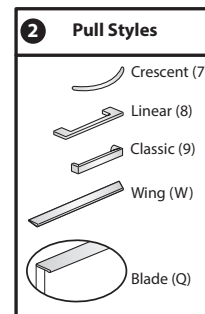

Modular Lower Storage

1.5H Credenza – Preconfigured – Mobile Credenza

Drawers

Features

- Includes thermally fused laminate (TFL) case with lateral file, one adjustable TFL shelf, locking casters and unfinished top.
- TFL shelf matches case.
- Top is predrilled for attachment of Common Top; ordered separately.
- Available with proud or inset back.
- Drawers have full extension steel ball-bearing slides with integrated anti-tip interlock feature.
- Drawer pull options include Crescent, Linear, Classic, Blade, and Wing.
  - –Crescent, Linear and Classic pulls are brushed nickel finish.
  - –Blade and Wing pulls are specifiable trim color.
- Height adjustable shelf mounts into designated mounting locations. See Product Details.
- Available locking or non-locking.
- Single lock secures all drawers.
- Lock plug available in black or chrome.
- For lock options, refer to Lock Program section of the Accessories Price List.

Specification Tips