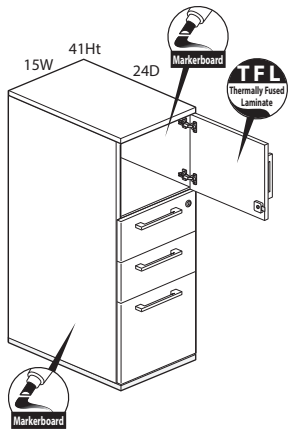

BTNAH-4124-MTBB

Class BH - Discount Group XXIV

Features

- Includes thermally fused laminate (TFL) or markerboard case with box/box/file or file/file lower storage pedestal and TFL or markerboard hinged door upper storage, concealed hinges, finished top and glides.
- Glides provide 1"(25mm) adjustment range.
- Optional door pull options include Crescent, Linear, Classic, Blade, and Wing. Touch latch (no pull) option also available. Blade pull available with touch latch door only.
  - -Crescent, Linear and Classic pulls are brushed nickel finish.
  - -Blade and Wing pull available as specifiable trim color.
- Standard door or touch latch door choice is determined by the pull style code (see side bar).
- When touch latch code is specified the hinged door will be touch latch and pedestal drawers will have specified pulls.
- Available with proud or inset back.
- Drawers are black miterfold.
- Drawers have full extension steel ball-bearing slides.
- Available locking or non-locking.
- Single lock secures all pedestal drawers. Upper storage unit locks separately.
- Lock plug available in black or chrome.
- For lock options, refer to Lock Program section of the Accessories Price List.

Specification Tips

- For use as freestanding storage; does not require counterweight or ganging kit.
- Proud back option is recommended when the back of the storage is exposed or visible; proud back will not increase storage depth.
- Inset back option is recommended for an application where the storage back is not visible.
- 3H Attached Modular Lower Storage will not horizontally align with 41"(1041mm)H Freestanding Storage.
- Not for use with:
  - -Stack-On Storage
  - -Personal Drawer
  - -Accessory Shelf
  - -Legs
- Box drawer for use with separately specified Belong accessories, if applicable:
  - -Drawer Tray
  - -Drawer Liner
  - -Drawer Dividers
  - -Organizational Rings
- 18"(457mm)D File drawer accommodates side-to-side and front-to-back letter filing.
- 24"(610mm)D and 30"(762mm)D File drawers allow front-to-back letter filing as well as side-to-side legal filing and side-to-side letter filing with included hanging bar.
- **The following products are recommended to maintain the markerboard appearance:**
  - -Dry erase marker kit (includes holder, six markers and eraser), order part# 7062-8001.
  - -Markerboard cleaner and conditioner, order part# 7031-7001.
  - -Markerboard spray cleaner, order part# 7031-7002.

To Order, Specify:

1) Product number, including:

1 Hinged Door Handedness:

- **B** Left Hand
- **A** Right Hand

2 Back Option:

- **R** Inset Back
- **P** Proud Back

3 Pull Option: (see side bar)

4 Lock Option:

- **N** No Lock
- **Y** Lock (add **$86.92** list)

2) TFL color for case.

3) Case edge color.

4) TFL color for drawers and door (if applicable).

5) Front edge color.

6) Pull color (Blade and Wing).

7) Trim color for lock plug (if applicable).