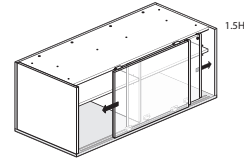

1.5H Credenza - Preconfigured - Attached — Sliding Doors