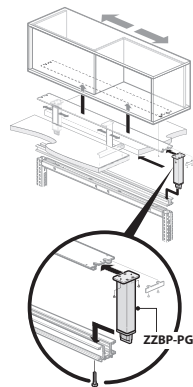

For use with Compose 26"(660mm)H Panel, Connections and Beam — Off-Modular Rail Mounting Stanchion - For Work Rail Top Trim