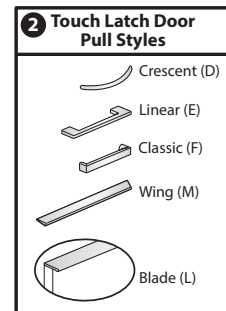

To Order, Specify:

1) Product number, including:
  1. 1 **Back Option:**
     - **R** Inset Back
     - **P** Proud Back
  2. 2 **Pull Option:** (see side bar)
  3. 3 **Lock Option:**
     - **N** No Lock
     - **Y** Lock (add **$86.92** list)
2) TFL color for case.
3) Case edge color.
4) TFL color for front.
5) Front edge color.
6) Pull color (Blade and Wing).
7) Trim color for lock plug (if applicable).