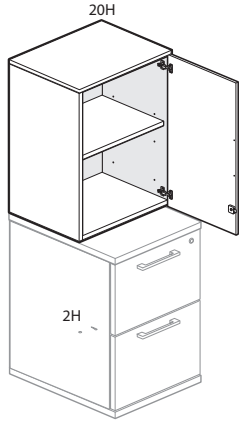

Upper Storage

Stack-On Storage Cabinet – for 2H Lower Storage

Singled Hinged Door

BF20-TT