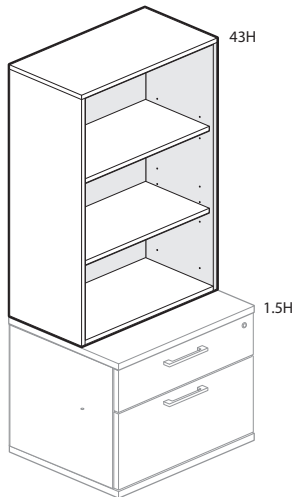

Upper Storage

Stack-On Bookcase – for 1.5H Lower Storage

Open

BN43-TNN

Class BH – Discount Group XXIV

Features

- Includes thermally fused laminate (TFL) case, shelf and proud or inset back.
- Shelf quantities:
  - –27”(686mm) and 35”(889mm)H include one adjustable shelf.
  - –43”(1092mm) and 51”(1295mm)H include two adjustable shelves.
  - –59”(1499mm)H includes three adjustable shelves.
- Shelves adjust in 1.25”(25mm) increments.

Specification Tips

- Designed for use on 1.5H Lower Storage with 0.75”(19mm) thick Modular Storage Top or a Common Top.
- Depth of Stack-On Bookcase does not need to match depth of lower storage.
- TFL Accessory Shelf may be used.
- Stack-On storage is for use above 1.5H and 2H lower storage only, and is not anchored to the building wall.
- Stack-On storage may not be used above lower storage with legs.
- Stack-On storage units are height specific for use with either 1.5H or 2H lower storage platforms; specify accordingly.
- Stack-On storage must be attached to a modular storage top or a common top and does not require field drilling; may not be installed on an unfinished lower storage top.
- An attached modular lower storage unit width must be greater than or same width as Stack-On storage.
- A Stack-On storage unit may not span two or more attached modular lower storage units.
- A 36”(914mm)-78”(1981mm)W attached credenza may have no more than one stack-on storage unit.

To Order, Specify:

1) Product number, including:

1 Back Option:

- **R** Inset Back
- **P** Proud Back

2) TFL color.

3) Edge color.