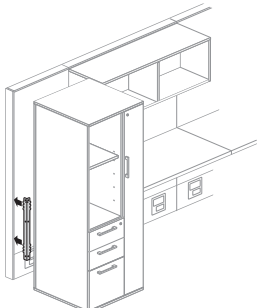

Full-Height storage Parallel Application shown

ZZBF-PNA
Class CA – Discount Group VIII

Features

- Includes one non-handed bracket and mounting hardware.
- Available in user specified trim colors.
- Installs in Compose panel frame slots and attaches to the back corner of the storage.

Specification Tips

- **For use with Compose full panel frames, only.**
- Not for use with Compose glass panels, Connections or Beam.
- Not for use with X Series or Compose storage.
- Bracket attachment requires field drilling the storage.
- Bracket may be used with inset or proud storage back.
- The Support and Load guidelines shown below require additional planning information shown in Compose Specification Guide; plan accordingly:
  - 10"(254mm)H bracket:
    - -The 10"(254mm)H bracket used with Be_Hold 1.5H attached lower storage provides Group B support in a Compose application.
    - -1.5H attached lower storage must be used perpendicular to the panel application.
  - 16"(406mm)H bracket:
    - -The 16"(406mm)H bracket used with Be_Hold 2H or 3H attached lower storage or full height storage and provides Group A support in a Compose application.
    - -2H and 3H attached lower storage may be used parallel or perpendicular to a Compose panel application.
    - -The 16"(406mm)H bracket used with full-height storage including a Bookcase, Storage Cabinet, Wardrobe or Personal Storage Tower, provides Group A support in a Compose panel application. Exception: Does not apply to 12"(305mm)W casegoods.
    - -Full height storage may be used parallel or perpendicular to the Compose panel application.
- Refer to the Compose Specification Guide for additional product application guidelines.

To Order, Specify:

1) Product number.
2) Trim color.

Bracket Height	Storage Height	Number	Trim	
			A	B
10"(254mm)	1.5H	ZZBF-1000-PNA	$139.97	$160.19
16"(406mm)	2H or over	ZZBF-1600-PNA	139.97	160.19