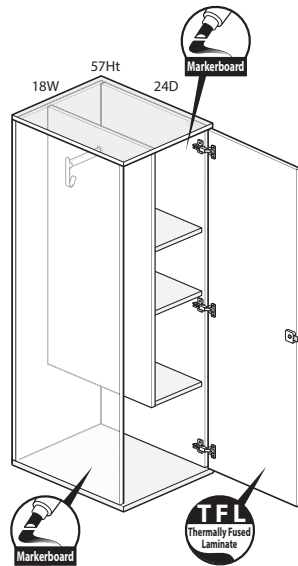

BW57-2418-MTR