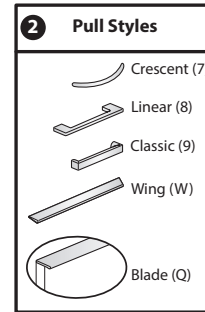

To Order, Specify:

1) Product number, including:
  - **1 Back Option:**
    - **R** Inset Back
    - **P** Proud Back
  - **2 Pull Option:** (see side bar)
  - **3 Lock Option:**
    - **N** No Lock
    - **Y** Lock (add **$43.46** list)
2) TFL color for case.
3) Case edge color.
4) Front TFL color.
5) Front edge color.
6) Pull color (Blade and Wing).
7) Trim color for lock plug (if applicable).