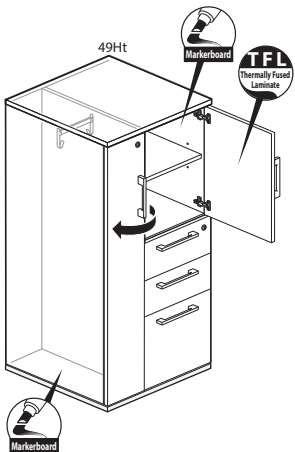

BTLAH-4924-MT

Class BH - Discount Group XXIV

Features

- Includes thermally fused laminate (TFL) or markerboard case with box/box/file or file/file lower storage pedestal, TFL hinged door upper storage and left or right hand TFL or markerboard valet, concealed hinges, finished top and glides.
- Valet has one full-width coat rod and one coat hook.
- Available with proud or inset back.
- Height adjustable shelf inserts into designated mounting locations. See Product Details.
- Drawers are black miterfold.
- Drawers have full extension steel ball-bearing slides.
- Optional door pull options include Crescent, Linear, Classic, Blade and Wing. Touch latch (no pull) option also available.
  - -Blade pull available only with Touch latch option.
  - -Crescent, Linear and Classic pulls are brushed nickel finish.
  - -Blade and Wing pull available as specifiable trim color.
- Standard door or touch latch door choice is determined by the pull style code. (see side bar)
- When touch latch code is specified the hinged door and valet will be touch latch and pedestal drawers will have specified pulls.
- Available locking or non-locking.
- Single lock secures all pedestal drawers. Separate lock secures storage unit and valet.
- Locks in tower are randomly keyed.
- Lock plug available in black or chrome.
- For lock options, refer to Lock Program section of the Accessories Price List.
- Glides provide 1"(25mm) adjustment range.

Specification Tips

- For use as freestanding storage; does not require counterweight or ganging kit.
- Proud back option is recommended when the back of the storage is exposed or visible; proud back will not increase storage depth.
- Inset back option is recommended for an application where the storage back is not visible.
- Not for use with:
  - -Stack On-Storage
  - -Personal Drawer
  - -Accessory Shelf
  - -Legs
- Box drawer for use with separately specified Belong accessories, if applicable:
  - -Drawer Tray
  - -Drawer Liner
  - -Drawer Dividers
  - -Organizational Rings
- 18"(457mm)D File drawer accommodates side-to-side and front-to-back letter filing.
- 24"(610mm)D File drawer allows front-to-back letter filing as well as side-to-side legal filing and side-to-side letter filing with included hanging bar.
- **The following products are recommended to maintain the markerboard appearance:**
  - -Dry erase marker kit (includes holder, six markers and eraser), order part# 7062-8001.
  - -Markerboard cleaner and conditioner, order part# 7031-7001.
  - -Markerboard spray cleaner, order part# 7031-7002.

To Order, Specify:

1) Product number, including:
  1. **1 Back Option:**
     - **R** Inset Back
     - **P** Proud Back
  2. **2 Pull Option:** (see side bar)
  3. **3 Lock Option:**
     - **N** No Lock
     - **Y** Lock (add **$86.92** list)
2) TFL color for case.
3) Case edge color.
4) TFL color for front.
5) Front edge color.
6) Pull color (Blade and Wing).
7) Trim color for lock plug (if applicable).