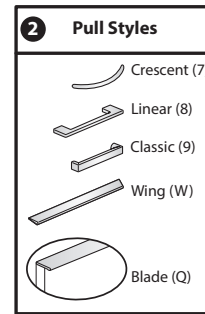

Height	Depth	Width	Pull	Number	①②③	Front — TFL		
						A	B	E
Case TFL Grade A								
28”(711mm)	16”(406mm)	24”(610mm)	7,8,9	BLAH-1624-TTB	■ ■ ■ R	$1244.26	$1249.02	$1350.78
			W	BLAH-1624-TTB	■ W ■ R	1291.48	1296.24	1398.00
			Q	BLAH-1624-TTB	■ Q ■ R	1307.62	1312.38	1414.14
		30”(762mm)	7,8,9	BLAH-1630-TTB	■ ■ ■ R	$1376.71	$1382.66	$1509.86
			W	BLAH-1630-TTB	■ W ■ R	1423.93	1429.88	1557.08
			Q	BLAH-1630-TTB	■ Q ■ R	1440.07	1446.02	1573.22
		36”(914mm)	7,8,9	BLAH-1636-TTB	■ ■ ■ R	$1521.84	$1528.98	$1681.62
			W	BLAH-1636-TTB	■ W ■ R	1569.06	1576.20	1728.84
			Q	BLAH-1636-TTB	■ Q ■ R	1585.20	1592.34	1744.98
		42”(1067mm)	7,8,9	BLAH-1642-TTB	■ ■ ■ R	$1716.29	$1724.62	$1902.70
			W	BLAH-1642-TTB	■ W ■ R	1763.51	1771.84	1949.92
			Q	BLAH-1642-TTB	■ Q ■ R	1779.65	1787.98	1966.06