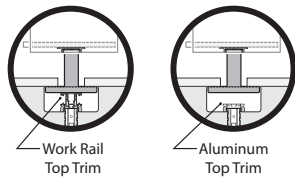

Upper Storage Support

For use with Compose 26”(660mm)H Panel, Connections and Beam

Off-Modular Rail Mounting Worksurface to Storage Bracket

ZVBM-PZN
Class IN - Discount Group XXII

Feature

- Includes one painted bracket and mounting hardware.

Specification Tips

- Designed to be used with Compose 26”(660mm)H Panel, Connections and Beam with work rail top trim or standard aluminum top trim.
- Requires an attached worksurface on both sides of panel.
- Requires separately specified Off-Modular Rail (UZOC-00_-AAZ), Off-Modular Stanchions, 16”(406mm)H Upper Storage - Stanchion Mounted to complete the application.
- For use with Be_Hold stanchion mounted Sliding Door and Open Overhead Storage Units.
- Not for use with Be_Hold Hinged Door Overhead Storage Unit.
- One bracket is required for each 16”(406mm)H Upper Storage - OSU - Stanchion Mounted.
- See Specification Guide for specific application details and number of stanchions needed.

To Order, Specify:

1) Product number.
2) Trim color.

Number	Trim	
	A	B
ZVBM-0603-PZN	$111.20	$113.06