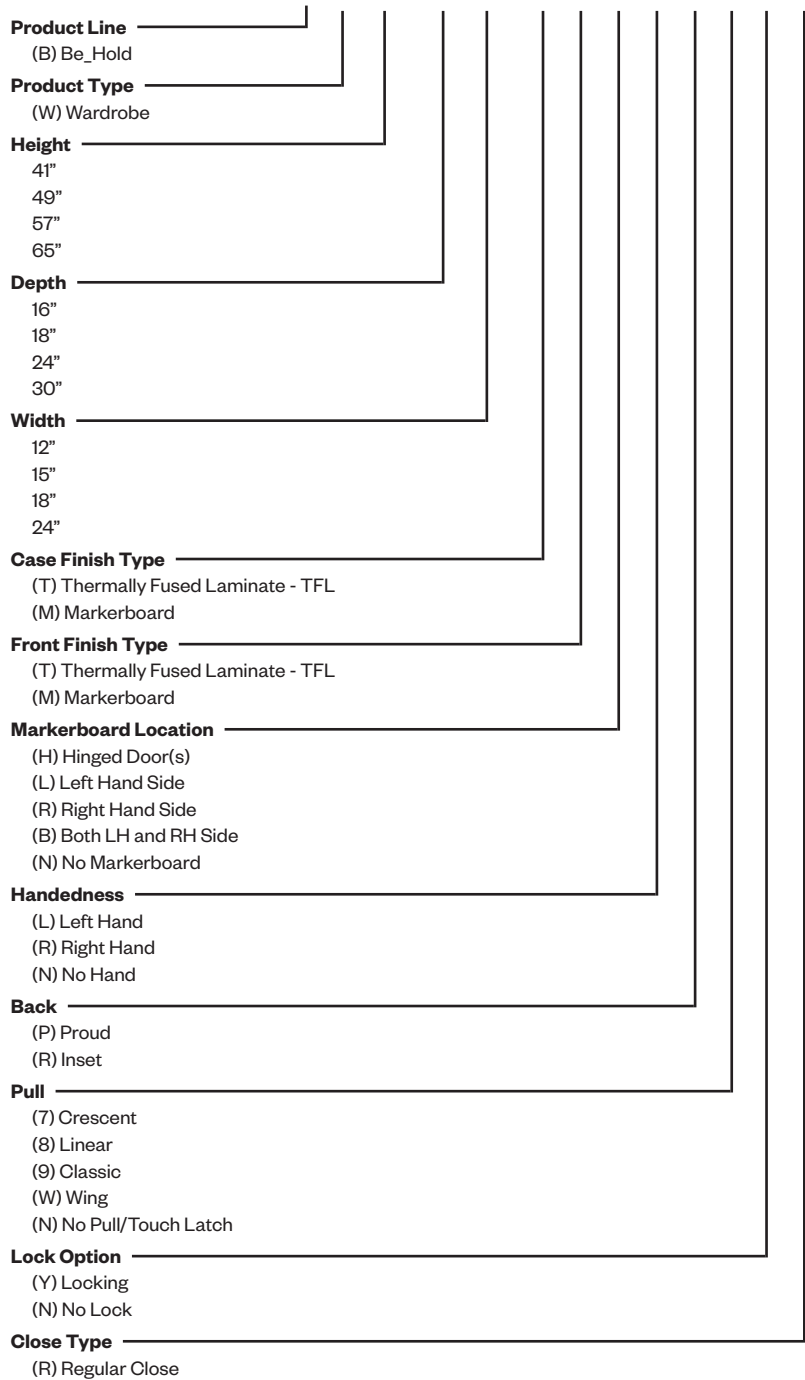

Freestanding Storage Wardrobe

Catalog Logic

B W 49 - 16 24 - T T N N P 7 Y R