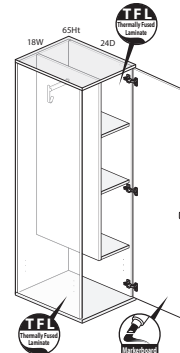

Single Hinged Door Wardrobe — 57"H

Single Hinged Door Wardrobe — 65"H

Personal Storage Towers — 15"W — Bookcase Upper Storage - 41"H

Statement of Line

Personal Storage Towers — 15"W — Bookcase Upper Storage - 49"H