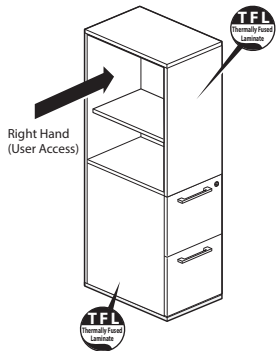

BTNCJ-5724-MTRB