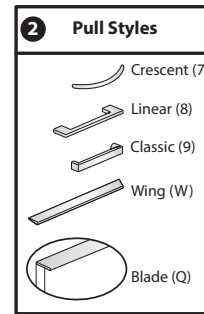

2 Pull Option: (see side bar)

3 Lock Option:

- **N** No Lock
- **Y** Lock (add **$43.46** list)

2) TFL color for case.

3) Edge color for case.

4) TFL color for front.

5) Edge color for front.

6) Trim color for pull (Blade and Wing).

7) Trim color for lock plug (if applicable).