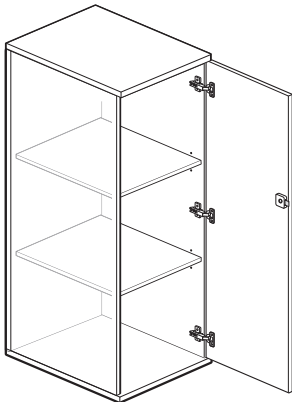

BS49-2418

BS57-2418

Class BH – Discount Group XXIV

Features

- Includes thermally fused laminate (TFL) storage cabinet with one fixed and one to three adjustable shelves, glides, concealed hinges and finished top.
- Shelves are TFL and match cabinet.
- 49"(1245mm)H cabinet has one fixed and one height adjustable shelf.
- 57"(1448mm)H and 65"(1651mm)H cabinets have one fixed and two height adjustable shelves.
- 73"(1854mm)H and 81"(2057mm)H cabinets have one fixed and three height adjustable shelves.
- Available with proud or inset back.
- Glides provide 1"(25mm) leveling adjustment.
- Standard with one right or left hand thermally fused laminate (TFL) door.
- Door pull options include Crescent, Linear, Classic, and Wing. Touch latch (no pull) option also available.
 - Crescent, Linear and Classic pulls are brushed nickel finish.
 - Wing pull available as specifiable trim color.
- Available locking or non-locking.
- Lock plug available in black or chrome.
- For lock options, refer to Lock Program section of the Accessories Price List.