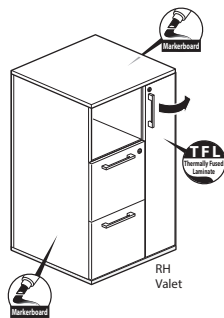

BTREJ-4124-MTBB