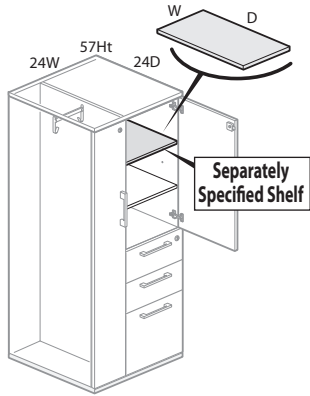

Accessories

Personal Storage Tower Shelf

BASE-T
Class BH – Discount Group XXIV

Feature

- Includes one thermally fused laminate (TFL) shelf and mounting hardware.

Specification Tips

- For use in 57”(1448mm)H or 65”(1651mm)H Personal Storage Tower bookcase or hinged door storage.
- Shelf inserts into designated mounting locations. See product details.
- Measurements shown are personal storage tower dimensions. Refer to product details for actual shelf measurements.

To Order, Specify:

1) Product number.
2) TFL color.
3) Edge color.

Depth	Width	Weight Capacity	Number	TFL		
				A	B	E
18”(457mm)	15”(381mm)	35 lbs	BASE-1815-T	$ 99.77	$107.47	$272.02
24”(610mm)	15”(381mm)	50 lbs	BASE-2415-T	106.58	114.28	278.83
30”(762mm)	15”(381mm)	65 lbs	BASE-3015-T	112.06	119.76	284.31