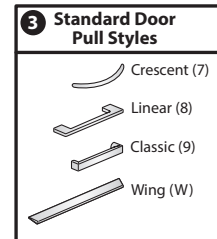

Freestanding Storage

Personal Storage Towers — 15"W

Hinged Door Upper Storage — 65"H

Features

- Includes thermally fused laminate (TFL) or markerboard case with box/box/file or file/file lower storage pedestal and TFL or markerboard hinged door upper storage, concealed hinges, finished top and glides.
- Glides provide 1"(25mm) adjustment range.
- Optional door pull options include Crescent, Linear, Classic, Blade, and Wing. Touch latch (no pull) option also available. Blade pull available with touch latch door only.
  - -Crescent, Linear and Classic pulls are brushed nickel finish.
  - -Blade and Wing pull available as specifiable trim color.
- Standard door or touch latch door choice is determined by the pull style code (see side bar).
- When touch latch code is specified the hinged door will be touch latch and pedestal drawers will have specified pulls.
- Available with proud or inset back.
- Height adjustable shelf inserts into designated mounting locations. See Product Details.
- Drawers are black miterfold.
- Drawers have full extension steel ball-bearing slides.
- Available locking or non-locking.
- Single lock secures all pedestal drawers. Upper storage unit locks separately.
- Lock plug available in black or chrome.
- For lock options, refer to Lock Program section of the Accessories Price List.

Specification Tips