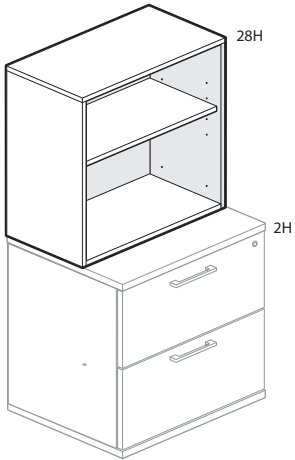

Upper Storage

Stack-On Bookcase – for 2H Lower Storage

Open

BN28-TNN

Class BH – Discount Group XXIV

Features

- Includes thermally fused laminate (TFL) case, shelf and proud or inset back.
- Shelf quantities:
  - –20”(508mm), 28”(711mm) and 36”(914mm)H include one adjustable shelf.
  - –44”(1118mm) and 52”(1321mm)H include two adjustable shelves.
- Shelves adjust in 1.25”(25mm) increments.

Specification Tips

- Designed for use on 2H Lower Storage with 1.18”(30mm) thick Common Top.
- Depth of Stack-On Bookcase does not need to match depth of lower storage.
- TFL Accessory Shelf may be used on 28”(711mm)H-52”(1321mm)H units.
- Stack-On storage is for use above 1.5H and 2H lower storage only, and is not anchored to the building wall.
- Stack-On storage may not be used above lower storage with legs.
- Stack-On storage units are height specific for use with either 1.5H or 2H lower storage platforms; specify accordingly.
- Stack-On storage must be attached to a modular storage top or a common top and does not require field drilling; may not be installed on an unfinished lower storage top.
- An attached modular lower storage unit width must be greater than or same width as Stack-On storage.
- A Stack-On storage unit may not span two or more attached modular lower storage units.
- A 36”(914mm)-78”(1981mm)W attached credenza may have no more than one stack-on storage unit.

To Order, Specify:

1) Product number, including:

1 Back Option:

- **R** Inset Back
- **P** Proud Back

2) TFL color.

3) Edge color.