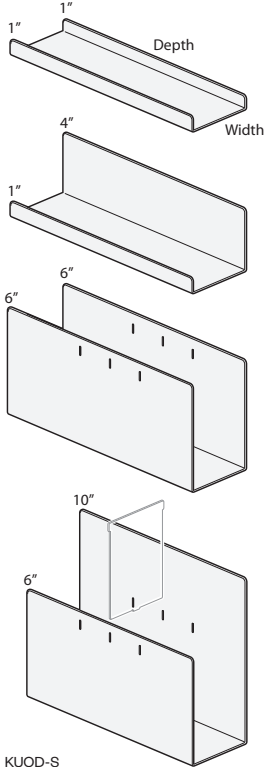

Accessories

Belong Drawer Divider

KUOD-S
KUOB-S
KUOL-S
KUOF-S

Class YA – Discount Group XIII

Features

- Includes one painted steel drawer divider.
- No mounting needed. Divider is freestanding and slides freely in the drawer for flexible drawer division.
- 1"(25mm)H for use in Slim Pedestal personal drawer or Be_Hold box drawer.
- 4"(102mm)H for use in all miterfold box drawers.
- 6"(152mm)H and 10"(254mm)H only for use in miterfold file drawers.

Specification Tip

- 6"(152mm)H and 10"(254mm)H accept Drawer Divider Partitions; maximum of three partitions per Drawer Divider.

To Order, Specify:

1) Product number.
2) Trim color.

Height Low / High	Depth	Width	Number	Trim	
				A	B
Personal Drawer/Box Drawer					
1"(25mm) / 1"(25mm)	12"(305mm)	3"(76mm)	KUOD-0103-S	$ 95.39	$ 111.73
1"(25mm) / 4"(102mm)	12"(305mm)	3"(76mm)	KUOB-0403-S	101.75	118.09
File Drawer					
6"(152mm) / 6"(152mm)	12"(305mm)	4"(102mm)	KUOL-0604-S	$ 114.31	$130.65
6"(152mm) / 10"(254mm)	12"(305mm)	4"(102mm)	KUOF-1004-S	122.07	138.41