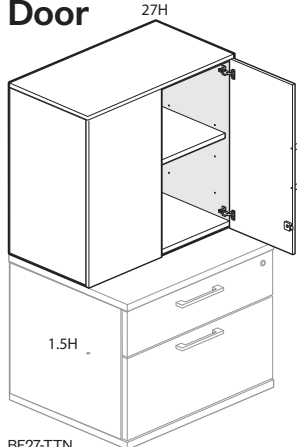

Upper Storage

Stack-On Storage Cabinet – for 1.5H Lower Storage

Double Hinged Door

BF27-TTN