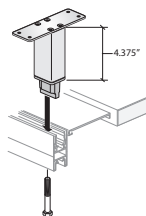

Desk-Height Storage Support

For use with Intuity Benching, Be_Hold Storage, and A Series Storage — Stanchions

Stanchion

AUSK
Class IN - Discount Group XXIII

Features

- Includes one painted stanchion and attachment hardware.
- USB Power option on Intuity Stanchion includes a cutout for USB module.

Specification Tips

- Supports Upper Storage - Overhead Storage Unit - Stanchion Mounted in parallel or perpendicular applications.
- Available for use with Intuity Desking, Be_Hold Storage, and A Series Storage.
- All Stanchions **not for use with Off-Modular Rail for Storage.**
- Intuity Stanchion Power Cutout Guidelines:
  - -USB power only available with Intuity Stanchion only.
  - -For USB power, specify USB module and cables separately. (Retrofit USB Charging Cable EUDX-U000-B OR EUDX-U000-W.)
- See Specification Guide for specific application details and number of stanchions needed.

To Order, Specify:

1) Product number, including:

1 Power Cutout Option (Intuity only):

- **N** No Power
- **U** USB Power upcharge (add **$34.20** list)

2) Trim color.

Height	Application	Number ¹	Trim	
			A	B
4.375"(110mm)	Intuity Benching	AUSK-0400-B	$ 81.71	$ 85.13
	Universal (29"(737mm)H WS and 2H Be_Hold Storage)	AUSK-0400-UN	81.71	85.13
11.5"(292mm)	1.5H A Series Storage	AUSK-1200-GN	$114.35	$124.73
11"(279mm)	1.5H Be_Hold Storage (with 1.18"(30mm) thick top)	AUSK-1100-BN	$110.27	$ 119.78
11.5"(292mm)	1.5H Be_Hold Storage (with 0.75"(19mm) thick top)	AUSK-1200-BN	114.35	124.73