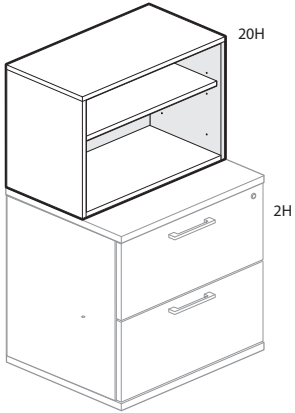

Upper Storage

Stack-On Bookcase – for 2H Lower Storage

Open

BN20-TNN