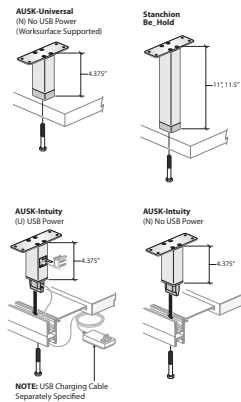

Desk-Height Storage Support

Page 162

For use with Intuity Benching, Be_Hold Storage, and A Series Storage — Stanchions