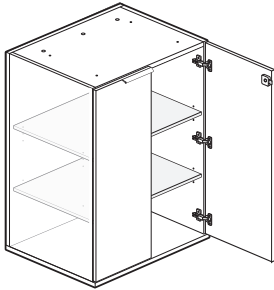

Modular Lower Storage

3H Storage Cabinet – Attached

Double Hinged Door – 24”W, 30”W, 36”W

BS42-2430
Class BH – Discount Group XXIV

Features

- Includes thermally fused laminate (TFL) storage cabinet with two adjustable shelves, glides, concealed hinges and unfinished top.
- Shelf is TFL and matches cabinet.
- Available with proud or inset back.
- Glides provide 1”(25mm) leveling adjustment.
- Standard with two thermally fused laminate (TFL) doors.
- Door pull options include Crescent, Linear, Classic, and Wing. Touch latch (no pull) option also available.
 - Crescent, Linear and Classic pulls are brushed nickel finish.
 - Wing pull available as specifiable trim color.
- Unfinished top is pre-drilled to accept Modular Storage Top or Common Top.
- Available locking or non-locking. Single lock secures both doors.
- Lock plug available in black or chrome.
- For lock options, refer to Lock Program section of the Accessories Price List.