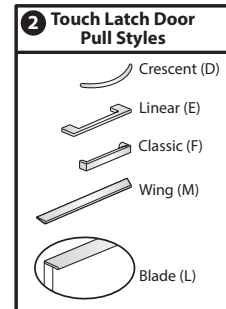

To Order, Specify:

1) Product number, including:
  1. 1 **Back Option:**
     - **R** Inset Back
     - **P** Proud Back
  2. 2 **Pull Option:** (see side bar)
  3. 3 **Lock Option:**
     - **N** No Lock
     - **Y** Lock (add **$86.92** list)
2) TFL color for case.
3) Case edge color.
4) TFL color for front.
5) Front edge color.
6) Pull color (Blade and Wing).
7) Trim color for lock plug (if applicable).