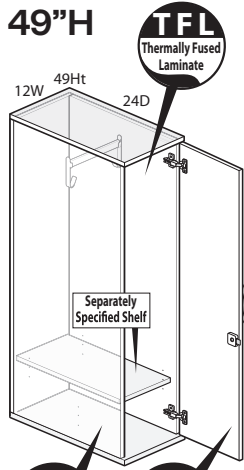

Freestanding Storage

Single Hinged Door Wardrobe

BW49-2412-TTN

BW49-2418-TMH

BW49-2418-MTR

Class BH – Discount Group XXIV

Features

- Includes wardrobe cabinet with thermally fused laminate (TFL) or markerboard case and TFL or markerboard door with concealed hinges, finished top and glides with 1"(25mm) leveling adjustment.
- Markerboard case can have either right, left or both sides markerboard and remaining side and back will be TFL.
- Available with proud or inset back.
- Optional door pull options include Crescent, Linear, Classic, and Wing. Touch latch (no pull) option also available.
 - Crescent, Linear and Classic pulls are brushed nickel finish.
 - Wing pull available as specifiable trim color.
- 12"(305mm)W and 15"(381mm)W wardrobe units feature two coat hooks and one full width coat rod.
- 18"(457mm)W wardrobe units feature one coat hook, one 5.25"(133mm)W coat rod and two 10.5"(267mm)W fixed height shelves.
- Separately specified adjustable height bottom shelf available.
- Available locking or non-locking.
- Lock plug available in black or chrome.
- For lock options, refer to Lock Program section of the Accessories Price List.