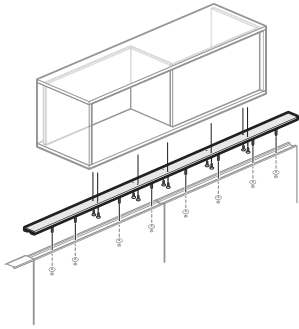

Upper Storage Support

For use with Compose Panels

Off Modular Top Trim Mounting 18"(457mm)-120"(3048mm) for Compose

UZCC
Class BC - Discount Group XXII

Feature

- Includes Full Profile Aluminum Off Modular top trim and attachment hardware.

Specification Tips

- Designed to be used in Full Profile Aluminum top trim applications only.
- Recommended panel height is 42"(1067mm) to 50"(1270mm).
- Not recommended for use with 26"(660mm)H Compose Panel, Connections or Beam.
- Use to center mount a Overhead Storage Unit to modular or off modular application on a panel.

To Order, Specify:

1) Product number.
2) Trim color.

Number	Trim	
	A	B
UZCC-0018-A	$ 187.31	$ 189.02
UZCC-0024-A	203.75	206.32
UZCC-0030-A	220.19	222.76
UZCC-0036-A	236.63	239.20
UZCC-0042-A	253.07	255.64
UZCC-0048-A	269.51	272.08
UZCC-0051-A	277.73	280.30
UZCC-0054-A	285.95	288.52
UZCC-0060-A	302.39	304.96
UZCC-0063-A	350.01	352.58
UZCC-0066-A	358.23	360.80
UZCC-0072-A	374.67	377.24
UZCC-0075-A	418.86	421.43
UZCC-0078-A	427.08	429.65
UZCC-0084-A	443.52	446.09
UZCC-0090-A	459.96	462.53
UZCC-0096-A	476.40	478.97
UZCC-0102-A	492.84	495.41
UZCC-0108-A	509.28	511.85
UZCC-0114-A	525.72	528.29
UZCC-0120-A	542.16	544.73