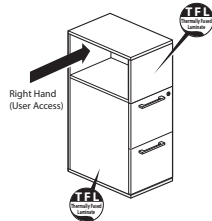

Single Hinged Door Wardrobe — 57"H

Single Hinged Door Wardrobe — 65"H

Personal Storage Towers — 15"W — Bookcase Upper Storage - 41"H

Statement of Line

Personal Storage Towers — 15"W — Bookcase Upper Storage - 49"H