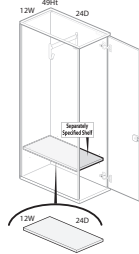

Wardrobe Shelf