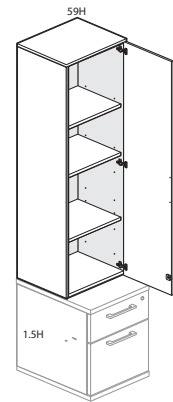

Stack-On Storage Cabinet - for 1.5H Lower Storage — Singled Hinged Door