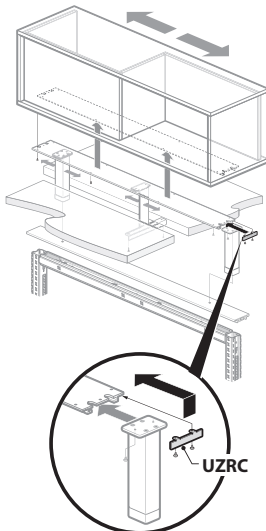

Off-Modular Rail Mounting — End Cap for Be_Hold Upper Storage - Stanchion Mounted

UZRC-0000
Class BC - Discount Group XXII

Feature

- Includes two end caps and hardware

Specification Tip

- For use when the ends of the Off-Modular Rail are exposed.

To Order, Specify:

1) Product number.
2) Trim surface color.

Number	Trim	
	A	B
UZRC-0000	$156.62	$163.64