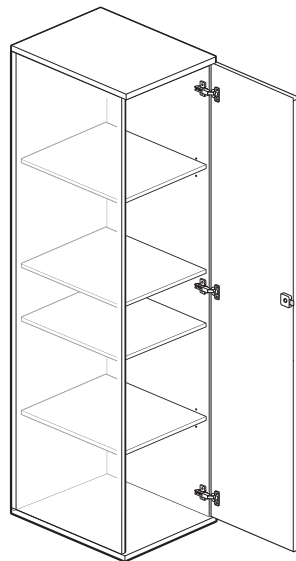

Freestanding Storage

Storage Cabinet

Single Hinged Door — 18"W

Class BH – Discount Group XXIV

Features

- Includes thermally fused laminate (TFL) storage cabinet with one fixed and one to three adjustable shelves, glides, concealed hinges and finished top.
- Shelves are TFL and match cabinet.
- 49"(1245mm)H cabinet has one fixed and one height adjustable shelf.
- 57"(1448mm)H and 65"(1651mm)H cabinets have one fixed and two height adjustable shelves.
- 73"(1854mm)H and 81"(2057mm)H cabinets have one fixed and three height adjustable shelves.
- Available with proud or inset back.
- Glides provide 1"(25mm) leveling adjustment.
- Standard with one right or left hand thermally fused laminate (TFL) door.
- Door pull options include Crescent, Linear, Classic, and Wing. Touch latch (no pull) option also available.
  - –Crescent, Linear and Classic pulls are brushed nickel finish.
  - –Wing pull available as specifiable trim color.
- Available locking or non-locking.
- Lock plug available in black or chrome.
- For lock options, refer to Lock Program section of the Accessories Price List.

Specification Tips

- Proud back option is recommended when the back of the storage is exposed or visible; proud back will not increase storage depth.
- Inset back option is recommended for an application where the storage back is not visible.
- Height adjustable shelf inserts into designated mounting locations. For fixed shelf location see Product Details.
- Not for use with Stack-On Storage or legs.
- Refer to the Specification Guide for product application information.

BS73-2418

To Order, Specify:

1) Product number, including:

1 Door Handedness:

- **L** Left Hand
- **R** Right Hand

2 Back Option:

- **R** Inset Back
- **P** Proud Back

3 Pull Option: (see side bar)

4 Lock Option:

- **N** No Lock
- **Y** Lock (add **$43.46** list)