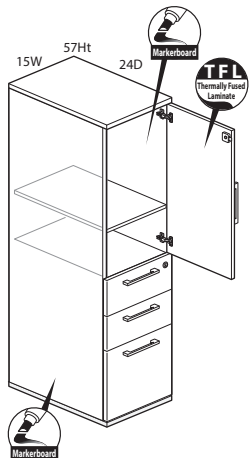

BTNAH-5724-MTBB

Class BH - Discount Group XXIV

Features

- Includes thermally fused laminate (TFL) or markerboard case with box/box/file or file/file lower storage pedestal and TFL or markerboard hinged door upper storage, concealed hinges, finished top and glides.
- Glides provide 1"(25mm) adjustment range.
- Optional door pull options include Crescent, Linear, Classic, Blade, and Wing. Touch latch (no pull) option also available. Blade pull available with touch latch door only.
  - -Crescent, Linear and Classic pulls are brushed nickel finish.
  - -Blade and Wing pull available as specifiable trim color.
- Standard door or touch latch door choice is determined by the pull style code (see side bar).
- When touch latch code is specified the hinged door will be touch latch and pedestal drawers will have specified pulls.
- Available with proud or inset back.
- Height adjustable shelf inserts into designated mounting locations. See Product Details.
- Drawers are black miterfold.
- Drawers have full extension steel ball-bearing slides.
- Available locking or non-locking.
- Single lock secures all pedestal drawers. Upper storage unit locks separately.
- Lock plug available in black or chrome.
- For lock options, refer to Lock Program section of the Accessories Price List.

Specification Tips

- For use as freestanding storage; does not require counterweight or ganging kit.
- Proud back option is recommended when the back of the storage is exposed or visible; proud back will not increase storage depth.
- Inset back option is recommended for an application where the storage back is not visible.
- Not for use with:
  - -Stack-On Storage
  - -Personal Drawer
  - -Accessory Shelf
  - -Legs
- Box drawer for use with separately specified Belong accessories, if applicable:
  - -Drawer Tray
  - -Drawer Liner
  - -Drawer Dividers
  - -Organizational Rings
- 18"(457mm)D File drawer accommodates side-to-side and front-to-back letter filing.
- 24"(610mm)D and 30"(762mm)D File drawers allow front-to-back letter filing as well as side-to-side legal filing and side-to-side letter filing with included hanging bar.
- **The following products are recommended to maintain the markerboard appearance:**
  - -Dry erase marker kit (includes holder, six markers and eraser), order part# 7062-8001.
  - -Markerboard cleaner and conditioner, order part# 7031-7001.
  - -Markerboard spray cleaner, order part# 7031-7002.

To Order, Specify:

1) Product number, including:

1 Hinged Door Handedness:

- **B** Left Hand
- **A** Right Hand

2 Back Option:

- **R** Inset Back
- **P** Proud Back

3 Pull Option: (see side bar)

4 Lock Option:

- **N** No Lock
- **Y** Lock (add **$86.92** list)

2) TFL color for case.

3) Case edge color.

4) TFL color for drawers and door (if applicable).

5) Front edge color.

6) Pull color (Blade and Wing).

7) Trim color for lock plug (if applicable).