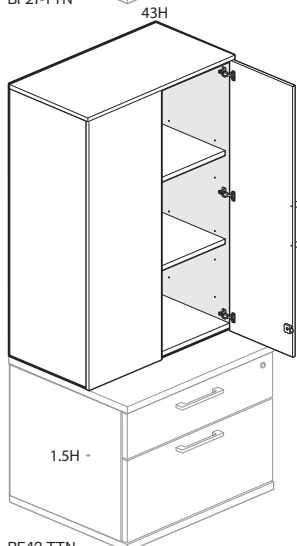

Upper Storage

Stack-On Storage Cabinet – for 1.5H Lower Storage

Double Hinged Door

BF43-TTN

Class BH – Discount Group XXIV

Features

- Includes thermally fused laminate (TFL) storage cabinet with shelf/shelves and two TFL doors with concealed hinges.
- Available with proud or inset back.
- Optional door pull options include Crescent, Linear, Classic, and Wing. Touch latch (no pull) option also available. Wing pull will be on the right hand door only.
  - –Crescent, Linear and Classic pulls are brushed nickel finish.
  - –Wing pull available as specifiable trim color.
- Shelf quantities:
  - –27”(686mm) and 35”(889mm)H include one adjustable shelf.
  - –43”(1092mm) and 51”(1295mm)H include two shelves.
  - –59”(1499mm)H includes three adjustable shelves.
- Shelves adjust in 1.25”(25mm) increments.
- Available locking or non-locking.
- Lock plug available in black or chrome.
- For lock options, refer to Lock Program section of the Accessories Price List.

Specification Tips