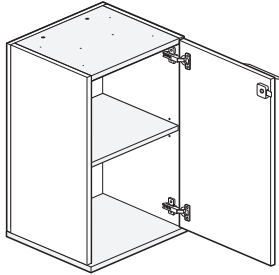

Modular Lower Storage

2H Storage Cabinet

Single Hinged Door — 18"W

BS28-1618-TTR
Class BH – Discount Group XXIV

Features

- Includes thermally fused laminate (TFL) storage cabinet with one adjustable shelf, glides, concealed hinges and unfinished top.
- Shelf is TFL and matches cabinet.
- Available with proud or inset back.
- Glides provide 1"(25mm) leveling adjustment.
- Standard with one right or left hand thermally fused laminate (TFL) door.
- Door pull options include Crescent, Linear, Classic, and Wing. Touch latch (no pull) option also available. Crescent, Linear and Classic pulls are brushed nickel finish.
- Wing pull available as specifiable trim color.
- Unfinished top is pre-drilled to accept separately specified Modular Storage Top or Common Top.
- Available locking or non-locking.
- Lock plug available in black or chrome.
- For lock options, refer to Lock Program section of the Accessories Price List.

Specification Tips

- 2H Attached Modular Lower Storage units are for use in the following applications:
  - –As a single storage unit; requires a separately specified 1.18"(30mm) thick Modular Storage Top.
  - –To design a credenza; requires a separately specified 1.18"(30mm) thick Common Top.
- Used in conjunction with a preconfigured 2H credenza; requires a separately specified 1.18"(30mm) thick Common Top.
  - –In a Compose, Compose Connections and Compose Beam panel/frame mounted worksurface application.
- Proud back option is recommended when the back of the storage is exposed or visible; proud back will not increase storage depth.
- Inset back option is recommended for a Compose panel/frame worksurface mounted application or in an application where the storage back is not visible.
- Height adjustable shelf inserts into designated mounting locations. See Product Details.
- 2H storage is not for use with Storage Cushion Top.
- May be used with same width Stack-On Storage For Use With 2H Lower Storage. Requires separately specified Modular Storage Top or Common Top.
- 2H storage may be used with separately specified legs; nominal storage height with legs is 34.5"(876mm). A modular storage top 0.75"(19mm) or 1.18"(30mm) thick may be used.
- Refer to the Specification Guide for product application information.

To Order, Specify:

1) Product number, including:

1 Door Handedness:

- **L** Left Hand
- **R** Right Hand

2 Back Option:

- **R** Inset Back
- **P** Proud Back

3 Pull Option: (see side bar)

4 Lock Option:

- **N** No Lock
- **Y** Lock (add **$43.46** list)

2) TFL color for case.

3) Edge color for case.

4) TFL Color for front.

5) Edge color for front.

6) Trim color for Wing pull (if applicable).

7) Trim color for lock plug (if applicable).