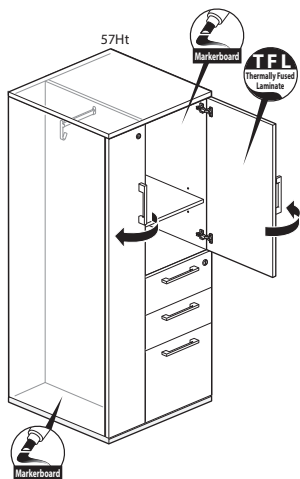

BTLAH-5724-MT

Class BH – Discount Group XXIV

Features

- Includes thermally fused laminate (TFL) or markerboard case with box/box/file or file/file lower storage pedestal, TFL hinged door upper storage and left or right hand TFL or markerboard valet, concealed hinges, finished top and glides.
- Valet has one full-width coat rod and one coat hook.
- Available with proud or inset back.
- Height adjustable shelf inserts into designated mounting locations. See Product Details.
- Drawers are black miterfold.
- Drawers have full extension steel ball-bearing slides.
- Optional door pull options include Crescent, Linear, Classic, Blade and Wing. Touch latch (no pull) option also available.
  - –Blade pull available only with Touch latch option.
  - –Crescent, Linear and Classic pulls are brushed nickel finish.
  - –Blade and Wing pull available as specifiable trim color.
- Standard door or touch latch door choice is determined by the pull style code. (see side bar)
- When touch latch code is specified the hinged door and valet will be touch latch and pedestal drawers will have specified pulls.
- Available locking or non-locking.
- Single lock secures all pedestal drawers. Separate lock secures storage unit and valet.
- Locks in tower are randomly keyed.
- Lock plug available in black or chrome.
- For lock options, refer to Lock Program section of the Accessories Price List.
- Glides provide 1"(25mm) adjustment range.

Specification Tips

- For use as freestanding storage; does not require counterweight or ganging kit.
- Proud back option is recommended when the back of the storage is exposed or visible; proud back will not increase storage depth.
- Inset back option is recommended for an application where the storage back is not visible.
- Not for use with:
  - –Stack On-Storage
  - –Personal Drawer
  - –Accessory Shelf
  - –Legs
- Box drawer for use with separately specified Belong accessories, if applicable:
  - –Drawer Tray
  - –Drawer Liner
  - –Drawer Dividers
  - –Organizational Rings
- 18"(457mm)D File drawer accommodates side-to-side and front-to-back letter filing.
- 24"(610mm)D File drawer allows front-to-back letter filing as well as side-to-side legal filing and side-to-side letter filing with included hanging bar.
- **The following products are recommended to maintain the markerboard appearance:**
  - –Dry erase marker kit (includes holder, six markers and eraser), order part# 7062-8001.
  - –Markerboard cleaner and conditioner, order part# 7031-7001.
  - –Markerboard spray cleaner, order part# 7031-7002.

To Order, Specify:

1) Product number, including:
  1. 1 **Back Option:**
     - **R** Inset Back
     - **P** Proud Back
  2. 2 **Pull Option:** (see side bar)
  3. 3 **Lock Option:**
     - **N** No Lock
     - **Y** Lock (add **$86.92** list)
2) TFL color for case.
3) Case edge color.
4) TFL color for front.
5) Front edge color.
6) Pull color (Blade and Wing).
7) Trim color for lock plug (if applicable).