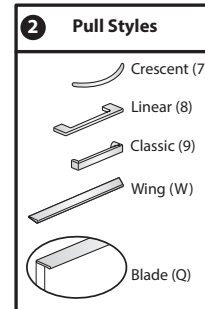

Freestanding Storage

Personal Storage Towers — 15"W

Bookcase Upper Storage – 41"H

Class BH - Discount Group XXIV

Features

- Includes thermally fused laminate (TFL) or markerboard case and TFL drawer fronts with box/box/file or file/file lower storage pedestal and bookcase upper storage, finished top and glides.
- Available with proud or inset back.
- Drawers are black miterfold.
- Drawers have full extension steel ball-bearing slides.
- Optional door pull options include Crescent, Linear, Classic, Blade, and Wing.
- –Crescent, Linear and Classic pulls are brushed nickel finish.
- –Blade and Wing pull available as specifiable trim color.
- Available locking or non-locking. Single lock secures all drawers.
- Lock plug available in black or chrome.
- For lock options, refer to Lock Program section of the Accessories Price List.
- Glides provide 1"(25mm) adjustment range.

Specification Tips