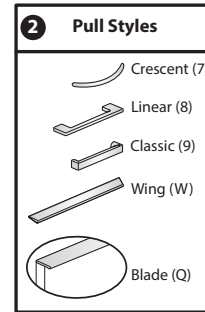

Freestanding Storage

Personal Storage Towers — 15"W

Bookcase Upper Storage – 57"H

Class BH – Discount Group XXIV

Features

- Includes thermally fused laminate (TFL) or markerboard case and TFL drawer fronts with box/box/file or file/file lower storage pedestal and bookcase upper storage, finished top and glides.
- Available with proud or inset back.
- Height adjustable shelf inserts into designated mounting locations. See Product Details.
- Drawers are black miterfold.
- Drawers have full extension steel ball-bearing slides.
- Optional door pull options include Crescent, Linear, Classic, Blade, and Wing.
- –Crescent, Linear and Classic pulls are brushed nickel finish.
- –Blade and Wing pull available as specifiable trim color.
- Available locking or non-locking. Single lock secures all drawers.
- Lock plug available in black or chrome.
- For lock options, refer to Lock Program section of the Accessories Price List.
- Glides provide 1"(25mm) adjustment range.

Specification Tips