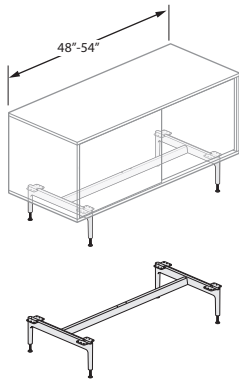

Modular Lower Storage Accessories

Legs

Double Unit

BAZS-S2NN
BAZS-S2IN
BAZS-S22N

Class BH – Discount Group XXIV

Features

- Includes one steel leg kit with two leg assemblies, and stretcher bar.
- Glides have 2" (51mm) leveling adjustment.
- Legs will be inset 3" (76mm) from each side and 1.5" (38mm) from front and back.
- Modular lower storage and attached storage credenza are pre-drilled to accept legs.

Specification Tips

- For use with 1.5H or 2H Attached Modular Storage Credenza or Attached Credenza, only.
- Maximum width of 84" (2134mm)W is allowed for an attached storage credenza with legs.
- A double unit leg kit is only for use with an attached credenza comprised of two lower storage pieces.
- Specify the double leg kit to match the width of a modular storage credenza comprised of two attached lower modular storage units or a single attached credenza and a single attached modular lower storage unit.
- The 15" (381mm)W attached pedestal quantity per credenza is predetermined below for a credenza with legs; specify accordingly.
- Attached lower storage units or a single attached credenza is pre-drilled to accept field installed legs.
- Not for use with:
  - -12" (305mm) attached slim pedestal.
  - -An attached modular storage credenza.
  - -1.5H storage with an attached convergent worksurface.
  - -1.5H attached modular lower storage unit/credenza for HAT.
  - -Lower storage which has stack-on storage or stanchion mounted storage.
  - -Storage having a 42" (1067mm)W lateral file drawer in an attached modular lower storage unit or in an attached credenza.
  - -Cushion top.
- 1.5H lower storage with legs becomes the same nominal height as 2H lower storage without legs.
- The nominal height of 2H storage with 1.18" (30mm) thick storage top and legs is 35.68" (906mm).
- The nominal height of 2H storage with 0.75" (19mm) thick storage top and legs is 35.25" (895mm).
- Field reconfiguration of lower credenza with legs is not recommended.

To Order, Specify:

1) Product number.
2) Trim color.