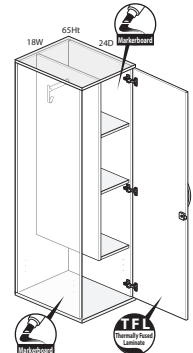

Single Hinged Door Wardrobe — 57"H

Single Hinged Door Wardrobe — 65"H

Personal Storage Towers — 15"W — Bookcase Upper Storage - 41"H

Statement of Line

Personal Storage Towers — 15"W — Bookcase Upper Storage - 49"H