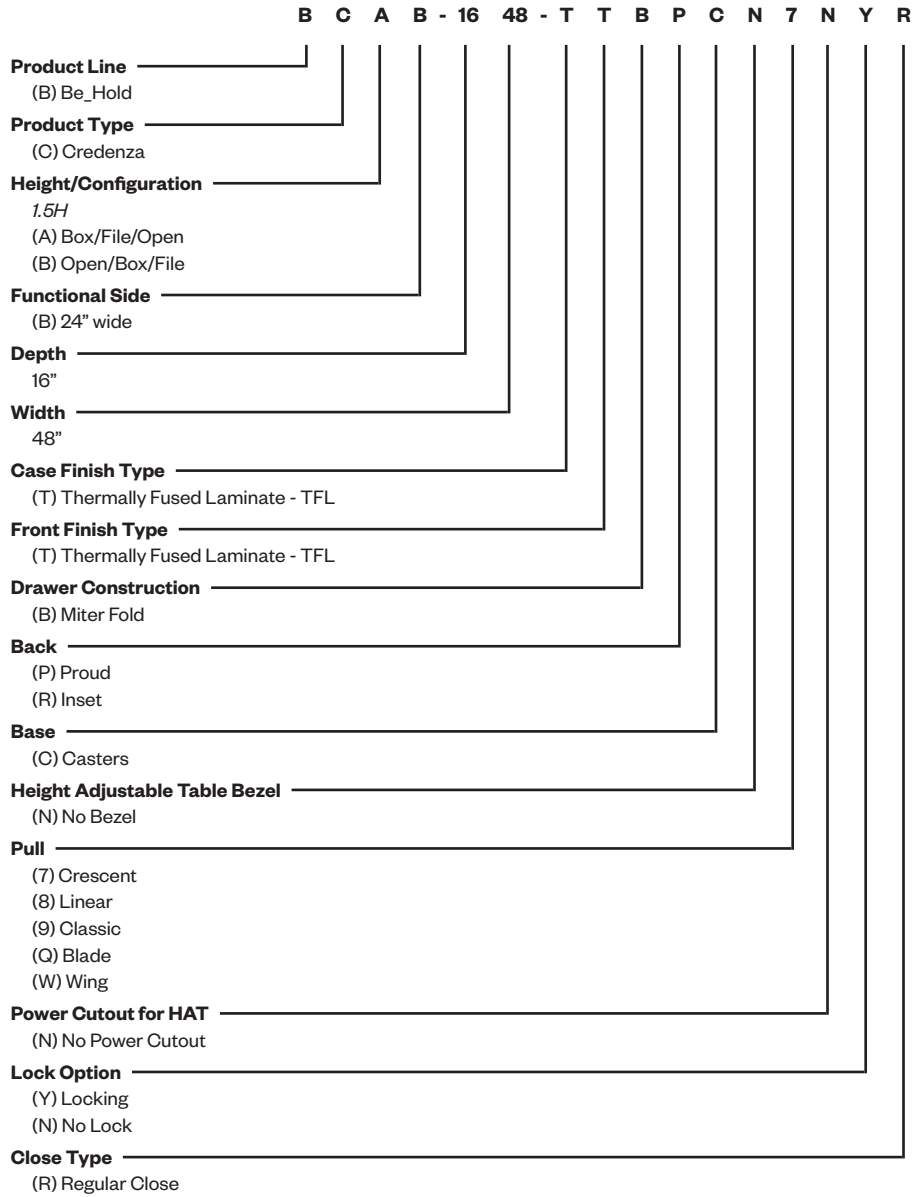

Modular Lower Storage

Mobile Credenza with Drawers

Catalog Logic