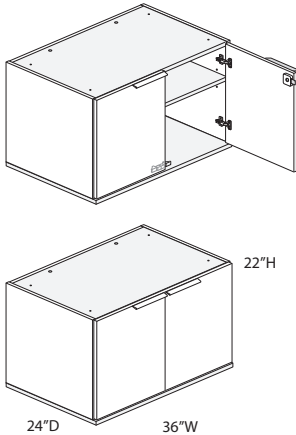

Modular Lower Storage

1.5H Storage Cabinet – Attached

Double Hinged Door — 24"W, 30"W, 36"W

BS22-2436
Class BH – Discount Group XXIV

Features

- Includes thermally fused laminate (TFL) storage cabinet with one adjustable shelf, glides, concealed hinges and an unfinished top.
- Shelf is TFL and matches cabinet.
- Available with proud or inset back.
- Glides provide 1"(25mm) leveling adjustment.
- Standard with two thermally fused laminate (TFL) doors.
- Door pull options include Crescent, Linear, Classic, and Wing. Touch latch (no pull) option also available.
  - –Crescent, Linear and Classic pulls are brushed nickel finish.
  - –Wing pull available as specifiable trim color.
- Unfinished top is pre-drilled to accept separately specified Modular Storage Top or Common Top.
- Available locking or non-locking. Single lock secures both doors.
- Lock plug available in black or chrome.
- For lock options, refer to Lock Program section of the Accessories Price List.

Specification Tips

- 1.5H Attached Modular Lower Storage units are for use in the following applications:
  - –As a single storage unit; requires a separately specified 0.75"(19mm) thick Modular Storage Top.
  - –To design a modular credenza; requires a separately specified 0.75"(19mm) thick Common Top.
  - –Used in conjunction with a preconfigured credenza; requires a separately specified 0.75"(19mm) thick Common Top.
- Proud back option is recommended when the back of the storage is exposed or visible; proud back will not increase storage depth.
- Inset back option is recommended for a Compose panel/frame worksurface mounted application or in an application where the storage back is not visible.
- Height adjustable shelf inserts into designated mounting locations. See Product Details.
- 1.5H lower storage becomes the same height as 2H lower storage with separately specified legs and 1.18"(30mm) thick top.
- For use with separately specified Filing and Storage Cushion Top **or** same width Stack-On Storage For Use With 1.5H Lower Storage. Storage Top or Common Top required; separately specified.
- Refer to the Specification Guide for product application information.

To Order, Specify:

1) Product number, including:
  1. 1 **Back Option:**
     - **R** Inset Back
     - **P** Proud Back
  2. 2 **Pull Option:** (see side bar)
  3. 3 **Lock Option:**
     - **N** No Lock
     - **Y** Lock (add **$43.46** list)
2) TFL color for case.
3) Edge color for case.
4) TFL color for front.
5) Edge color for front.
6) Trim color for Wing pull (if applicable).
7) Trim color for lock plug (if applicable).