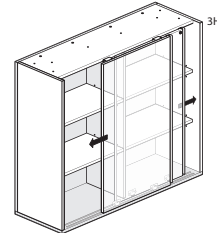

3H Credenza - Preconfigured - Attached — Sliding Doors