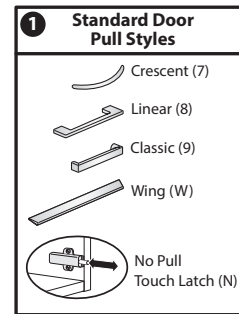

To Order, Specify:

1) Product number, including:

1 Pull Option: (see side bar)

2 Lock Option:

N Non-locking

Y Locking, add:

24”(610mm)W-

36”(914mm)W units (add **$43.46** list)

42”(1067mm)W-

72”(1829mm)W units (add **$86.92** list)

2) TFL case color.

3) Case edge color.

4) TFL front color (if applicable).

5) Front edge color (if applicable).

6) Pull color (Wing pull only).

7) Lock plug color (if applicable).