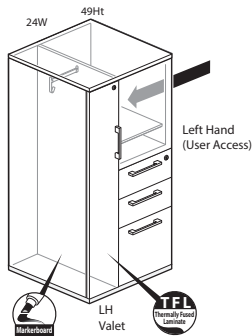

BTLDH-4924-MTLB