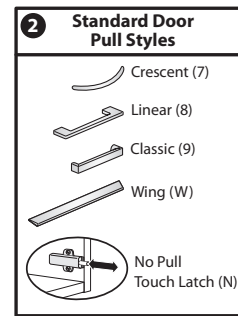

Height	Depth	Width	Pull	Number	①②③	Front — TFL			
						A	B	E	
Case TFL Grade A									
42”(1067mm)	16”(406mm)	24”(610mm)	N	BS42-1624-TTN	■ N ■ R	$1362.60	$ 1370.72	$1544.04	
			7,8,9	BS42-1624-TTN	■ ■ ■ R	1389.92	1398.04	1571.36	
			W	BS42-1624-TTN	■ W ■ R	1420.00	1428.12	1601.44	
	30”(762mm)	N	BS42-1630-TTN	■ N ■ R	$ 1538.87	$1549.02	$ 1765.67		
				7,8,9	BS42-1630-TTN	■ ■ ■ R	1566.19	1576.34	1792.99
				W	BS42-1630-TTN	■ W ■ R	1596.27	1606.42	1823.07
	36”(914mm)	N	BS42-1636-TTN	■ N ■ R	$1694.65	$1706.83	$ 1966.81		
				7,8,9	BS42-1636-TTN	■ ■ ■ R	1721.97	1734.15	1994.13
				W	BS42-1636-TTN	■ W ■ R	1752.05	1764.23	2024.21
24”(610mm)	24”(610mm)	N	BS42-2424-TTN	■ N ■ R	$1538.85	$1546.97	$ 1720.29		
				7,8,9	BS42-2424-TTN	■ ■ ■ R	1566.17	1574.29	1747.61
				W	BS42-2424-TTN	■ W ■ R	1596.25	1604.37	1777.69
	30”(762mm)	N	BS42-2430-TTN	■ N ■ R	$ 1735.61	$ 1745.76	$ 1962.41		
				7,8,9	BS42-2430-TTN	■ ■ ■ R	1762.93	1773.08	1989.73
				W	BS42-2430-TTN	■ W ■ R	1793.01	1803.16	2019.81
	36”(914mm)	N	BS42-2436-TTN	■ N ■ R	$1932.37	$1944.55	$2204.53		
				7,8,9	BS42-2436-TTN	■ ■ ■ R	1959.69	1971.87	2231.85
				W	BS42-2436-TTN	■ W ■ R	1989.77	2001.95	2261.93