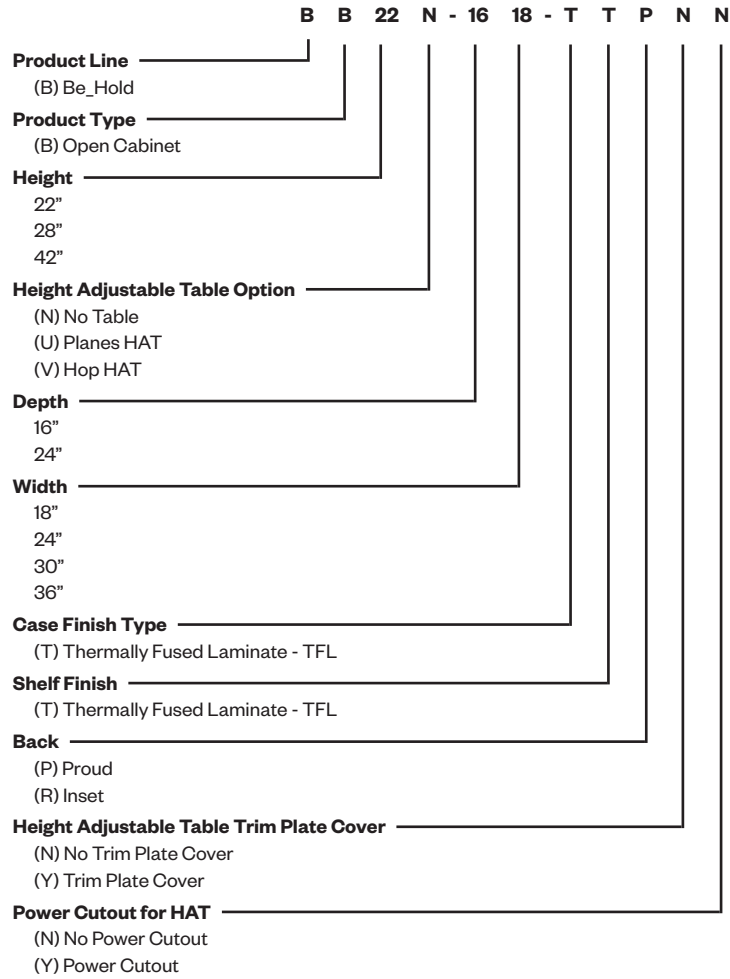

Modular Lower Storage

Open Cabinet

Catalog Logic