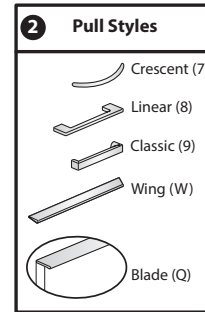

Freestanding Storage

Personal Storage Towers — 15"W

Bookcase Upper Storage – 49"H

Class BH – Discount Group XXIV

Features

- Includes thermally fused laminate (TFL) or markerboard case and TFL drawer fronts with box/box/file or file/file lower storage pedestal and bookcase upper storage, finished top and glides.
- Available with proud or inset back.
- Drawers are black miterfold.
- Drawers have full extension steel ball-bearing slides.
- Optional door pull options include Crescent, Linear, Classic, Blade, and Wing.
- –Crescent, Linear and Classic pulls are brushed nickel finish.
- –Blade and Wing pull available as specifiable trim color.
- Available locking or non-locking. Single lock secures all drawers.
- Lock plug available in black or chrome.
- For lock options, refer to Lock Program section of the Accessories Price List.
- Glides provide 1”(25mm) adjustment range.

Specification Tips