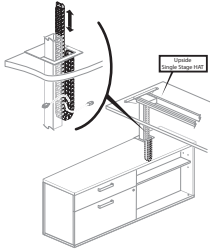

Statement of Line

Cable Chain