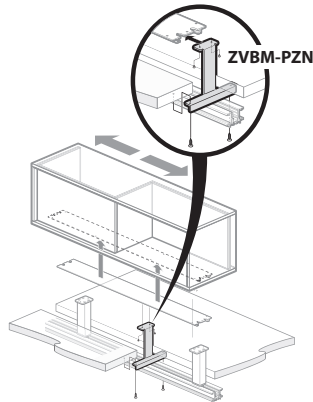

Upper Storage Support

For use with Compose 26”(660mm)H Panel, Connections and Beam

Off-Modular Rail Mounting Worksurface to Storage Bracket

ZVBM-PZN
Class IN - Discount Group XXII

Feature

- Includes one painted bracket and mounting hardware.

Specification Tips

- Designed to be used with Compose 26”(660mm)H Panel, Connections and Beam with work rail top trim or standard aluminum top trim.
- Requires an attached worksurface on both sides of panel.
- Requires separately specified Off-Modular Rail (UZOC-00_-AAZ), Off-Modular Stanchions, 16”(406mm)H Upper Storage - Stanchion Mounted to complete the application.
- For use with Be_Hold stanchion mounted Sliding Door and Open Overhead Storage Units.
- Not for use with Be_Hold Hinged Door Overhead Storage Unit.
- One bracket is required for each 16”(406mm)H Upper Storage - OSU - Stanchion Mounted.
- See Specification Guide for specific application details and number of stanchions needed.

To Order, Specify:

1) Product number.
2) Trim color.

Number	Trim	
	A	B
ZVBM-0603-PZN	$111.20	$113.06