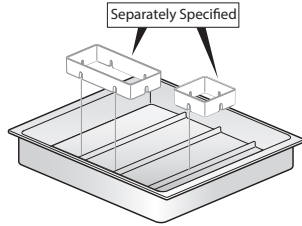

Accessories

Belong Drawer Tray

KUOK-1311-H
Class YA – Discount Group XIII

Features

- Includes one plastic drawer tray.
- For use in Be_Hold drawer pedestals, lateral files and credenzas.

Specification Tip

- For use in Be_Hold box drawer.

To Order, Specify:

1) Product number.
2) Trim color.
  - TR-R Beige
  - TR-1R Brownstone
  - TR-RR Rusty Red
  - TR-FM Snow

Depth	Width	Number	Trim	
			A	B
11"(279mm)	13"(330mm)	KUOK-1311-H	$215.54	$222.74