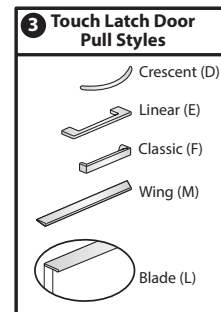

- N** No Lock
- Y** Lock (add **\$86.92** list)

2) TFL color for case.

3) Case edge color.

4) TFL color for drawers and door (if applicable).

5) Front edge color.

6) Pull color (Blade and Wing).

7) Trim color for lock plug (if applicable).