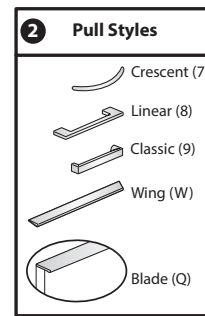

Height	Depth	Width	Pull	Number	①②③	Front — TFL		
						A	B	E
Case TFL Grade A								
22”(559mm)	16”(406mm)	24”(610mm)	7,8,9	BLAV-1624-TTB	■ ■ ■ R	$ 1001.87	$1004.27	$ 1055.11
			W	BLAV-1624-TTB	■ W ■ R	1017.61	1020.01	1070.85
			Q	BLAV-1624-TTB	■ Q ■ R	1022.99	1025.39	1076.23
		30”(762mm)	7,8,9	BLAV-1630-TTB	■ ■ ■ R	$ 1123.75	$ 1126.75	$ 1190.30
			W	BLAV-1630-TTB	■ W ■ R	1139.49	1142.49	1206.04
			Q	BLAV-1630-TTB	■ Q ■ R	1144.87	1147.87	1211.42
		36”(914mm)	7,8,9	BLAV-1636-TTB	■ ■ ■ R	$1262.54	$ 1266.14	$1342.40
			W	BLAV-1636-TTB	■ W ■ R	1278.28	1281.88	1358.14
			Q	BLAV-1636-TTB	■ Q ■ R	1283.66	1287.26	1363.52
		42”(1067mm)	7,8,9	BLAV-1642-TTB	■ ■ ■ R	$1450.65	$1454.85	$ 1543.82
			W	BLAV-1642-TTB	■ W ■ R	1466.39	1470.59	1559.56
			Q	BLAV-1642-TTB	■ Q ■ R	1471.77	1475.97	1564.94