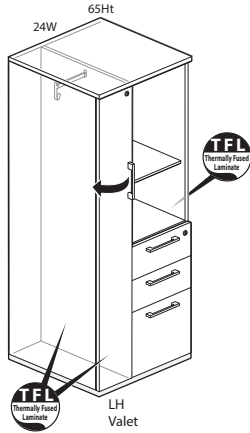

Freestanding Storage

Personal Storage Towers — 24"W

Bookcase Upper Storage – 65"H

BTLEH-6524-TTNB