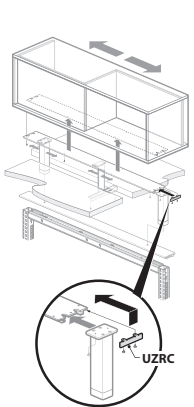

For use with Compose 26"(660mm)H Panel, Connections and Beam — Off-Modular Rail Mounting — End Cap for Be_Hold Upper Storage - Stanchion Mounted