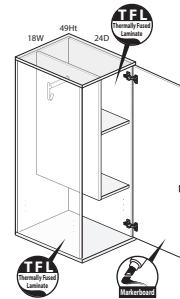

Single Hinged Door Wardrobe — 57"H

Single Hinged Door Wardrobe — 65"H

Personal Storage Towers — 15"W — Bookcase Upper Storage - 41"H

Statement of Line

Personal Storage Towers — 15"W — Bookcase Upper Storage - 49"H