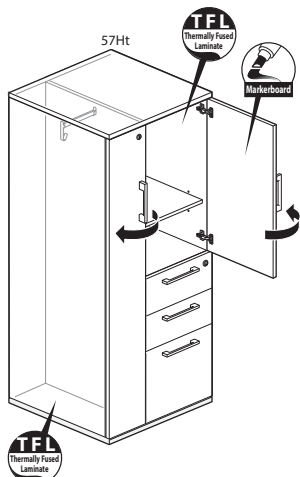

BTLAH-5724-TM