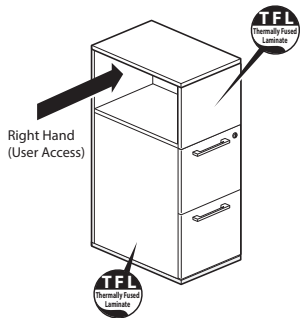

BTNCJ-4124-MTRB