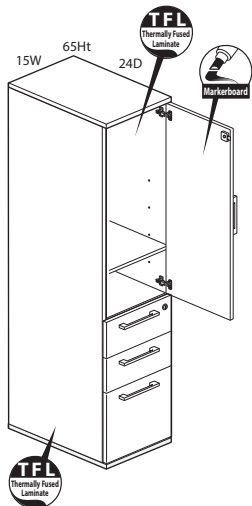

BTNAH-6524-TMHB