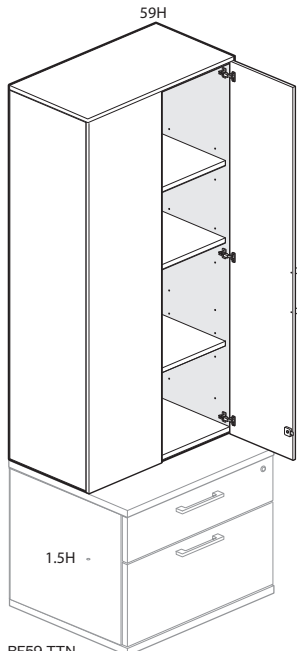

BF59-TTN

Class BH – Discount Group XXIV

Features

- Includes thermally fused laminate (TFL) storage cabinet with shelf/shelves and two TFL doors with concealed hinges.
- Available with proud or inset back.
- Optional door pull options include Crescent, Linear, Classic, and Wing. Touch latch (no pull) option also available. Wing pull will be on the right hand door only.
  - –Crescent, Linear and Classic pulls are brushed nickel finish.
  - –Wing pull available as specifiable trim color.
- Shelf quantities:
  - –27”(686mm) and 35”(889mm)H include one adjustable shelf.
  - –43”(1092mm) and 51”(1295mm)H include two shelves.
  - –59”(1499mm)H includes three adjustable shelves.
- Shelves adjust in 1.25”(25mm) increments.
- Available locking or non-locking.
- Lock plug available in black or chrome.
- For lock options, refer to Lock Program section of the Accessories Price List.

Specification Tips

- Designed for use on 1.5H Lower Storage with 0.75”(19mm) thick Common Top.
- Depth of Stack-On Bookcase does not need to match depth of lower storage.
- TFL Accessory Shelf may be used.
- Stack-On storage is for use above 1.5H and 2H lower storage only, and is not anchored to the building wall.
- Stack-On storage may not be used above lower storage with legs.
- Stack-On storage units are height specific for use with either 1.5H or 2H lower storage platforms; specify accordingly.
- Stack-On storage must be attached to a modular storage top or a common top and does not require field drilling; may not be installed on an unfinished lower storage top.
- An attached modular lower storage unit width must be greater than or same width as Stack-On storage.
- A Stack-On storage unit may not span two or more attached modular lower storage units.
- A 36”(914mm)-78”(1981mm)W attached credenza may have no more than one stack-on storage unit.

To Order, Specify:

1) Product number, including:

1 Back Option:

- **R** Inset Back
- **P** Proud Back

2 Pull Option: (see side bar)

3 Lock Option:

- **N** No Lock
- **Y** Lock (add **$43.46** list)

2) TFL color for case/shelves.

3) Edge color for case/shelves.

4) TFL color for front.

5) Edge color for front.

6) Trim color for Wing pull (if applicable).

7) Lock plug color (if applicable).