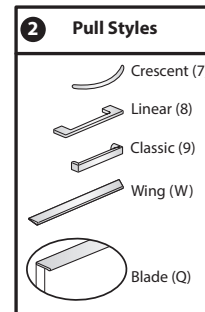

Modular Lower Storage

1.5H Credenza for Height Adjustable Table – Preconfigured – Attached

Drawers

Features

- Includes thermally fused laminate (TFL) case, box/file drawers, bezel, removable inner back, unfinished top and glides.
- Height Adjustable Table (HAT) option accommodates single stage height adjustable Planes or Upside table.
- 24"(610mm)D credenza includes one TFL shelf. Shelf matches case. 16"(406mm)D credenza standard with no shelf. Accommodates separately specified Credenza HAT Shelf.
- Top is predrilled for attachment of Common Top; Ordered separately.
- Drawers have full extension steel ball-bearing slides with integrated anti-tip interlock feature.
- Available with proud or inset back.
  - –Proud back only available with (N) No Power Cutout option.
  - –Inset back may be ordered with (Y) Power Cutout option or (N) No Power Cutout option.
- Drawer pull options include Crescent, Linear, Classic, Blade, and Wing.
  - –Crescent, Linear, and Classic pulls are brushed nickel finish.
  - –Blade and Wing pulls are specifiable trim color.
- Inner back is removable for access to HAT leg and for wire management.
- Available locking or non-locking.
- Single lock secures all drawers.
- Lock plug available in black or chrome.
- For lock options, refer to Lock Program section of the Accessories Price List.
- Glides provide 1"(25mm) leveling adjustment.

Specification Tips