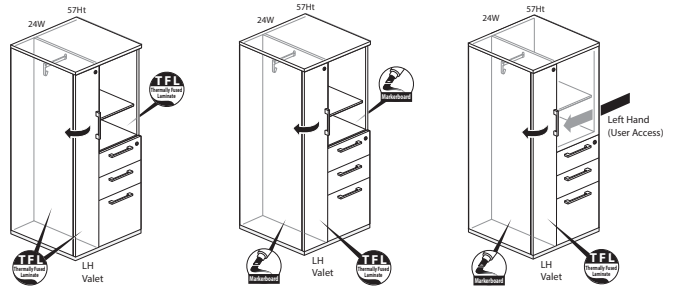

Personal Storage Towers — 24"W — Bookcase Upper Storage — 57"H