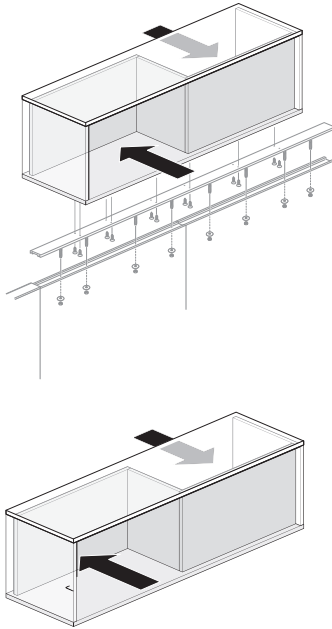

Upper Storage Overhead Storage Unit

Open – Dual Sided

BOT-TNN
BOT-MNK
Class BH – Discount Group XXIV

Features

- Includes thermally fused laminate (TFL) case with TFL or markerboard back.
- Dual sided unit will be half of unit width on each side.
- Available for Stanchion or Top mounted Compose applications. Stanchions ordered separately.
- Dual Sided units have an inset back of 1.5”(38mm) and are designed to accommodate a separately specified tackboard or slat rail.

Specification Tips

- Stanchion mounted and Top Trim mounted OSU have inset back of 1.5”(38mm) and are designed to accommodate a separately specified reference ledge, tackboard or slat rail.
- Handedness is determined by the location of the open side when facing the unit.

Stanchion Mounted Guidelines:

- Requires separately specified application specific Stanchions/Brackets.
- Mounts on double-sided Intuity benching and desking applications, Adaptable Worksurfaces in Compose panel applications, Compose 26”(660mm)H Panel, Compose Connections and Compose Beam.
- Can be mounted parallel and perpendicular to the application.
- OSU cannot be flush mounted to a worksurface; must use stanchion.
- OSU support:
  - –Intuity requires stanchions, an application specific support bracket and the accessory rail mounting.
  - –26”(660mm)H Panel, Compose Connections and Compose Beam require stanchions and a support bracket for on and off modular applications use appropriate components.
- Access hatch on Intuity will clear OSU.
- When OSU are in a side-by-side application, order the next width smaller than the width of the worksurface.

Top Trim Mounted Guidelines:

- Recommended Compose panel heights include 42”(1067mm) to 50”(1270mm). There is no limit to mounting to 26”(660mm)H to 74”(1880mm)H panels.
- Requires separately specified Compose Off Modular Top Trim (UZCC-____-A).
- For use with Compose Aluminum panel side trim only.
- **The following products are recommended to maintain the markerboard appearance:**
  - –Dry erase marker kit (includes holder, six markers and eraser), order part# 7062-8001.
  - –Markerboard cleaner and conditioner, order part# 7031-7001.
  - –Markerboard spray cleaner, order part# 7031-7002.
- Refer to the Specification Guide for mounting application guidelines per product line.

To Order, Specify:

1) Product number, including:

1 Mounting Option:

- **S** Stanchion Mounted
- **T** Top Trim Mounted

2 Handedness:

- **L** Left Hand
- **R** Right Hand

2) TFL color.

3) Edge color.