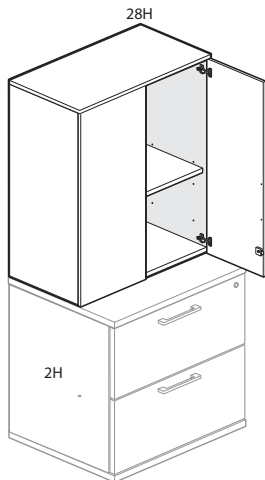

Upper Storage

Stack-On Storage Cabinet – for 2H Lower Storage

Double Hinged Door

BF28-TTN

Class BH – Discount Group XXIV

Features

- Includes thermally fused laminate (TFL) storage cabinet with shelf/shelves and double hinged doors with concealed hinges.
- Available with proud or inset back.
- Optional door pull options include Crescent, Linear, Classic, and Wing. Touch latch (no pull) option also available. Wing pull will be on right hand door only.
  - –Crescent, Linear and Classic pulls are brushed nickel finish.
  - –Wing pull available as specifiable trim color.
- Shelf quantities:
  - –20”(508mm), 28”(711mm) and 36”(914mm)H include one adjustable shelf.
  - –44”(1118mm) and 52”(1321mm)H include two adjustable shelves.
- Shelves adjust in 1.25”(25mm) increments.
- Available locking or non-locking.
- Lock plug available in black or chrome.
- For lock options, refer to Lock Program section of the Accessories Price List.

Specification Tips