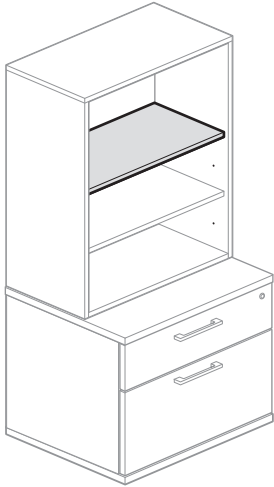

Accessories

TFL Shelf — for use with Bookcase, Storage Cabinet and Stack-On units

BASF-T
Class BH – Discount Group XXIV

Feature

- Includes one thermally fused laminate (TFL) shelf with 1mm edgeband on all sides, and mounting pins.

Specification Tips

- Shelf inserts with mounting pins into designated mounting locations. See product details.
- Measurements shown are Storage unit dimensions. Refer to specification guide for actual shelf measurements.
- 16”(406mm)D shelf for use with Bookcase, Storage Cabinet and Open and Hinged Door Stack-On Units. 24”(610mm)D shelf for use with Bookcase and Storage Cabinet.

To Order, Specify:

1) Product number.
2) TFL color.
3) Edge color.

Depth	Width	Weight Capacity	Number	TFL		
				A	B	E
16”(406mm)	18”(457mm)	35 lbs	BASF-1618-T	$ 103.17	$ 112.41	$309.87
	24”(610mm)	50 lbs	BASF-1624-T	114.09	126.41	389.69
	30”(762mm)	70 lbs	BASF-1630-T	125.01	140.41	469.51
	36”(914mm)	85 lbs	BASF-1636-T	135.93	154.41	549.33
24”(610mm)	18”(457mm)	60 lbs	BASF-2418-T	$ 112.04	$ 121.28	$ 318.74
	24”(610mm)	85 lbs	BASF-2424-T	122.96	135.28	398.56
	30”(762mm)	100 lbs	BASF-2430-T	133.88	149.28	478.38
	36”(914mm)	100 lbs	BASF-2436-T	144.80	163.28	558.20