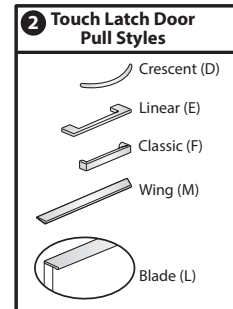

Freestanding Storage

Personal Storage Towers — 24"W

Hinged Door Upper Storage — 49"H

Class BH - Discount Group XXIV

Features

- Includes thermally fused laminate (TFL) or markerboard case with box/box/file or file/file lower storage pedestal, TFL hinged door upper storage and left or right hand TFL or markerboard valet, concealed hinges, finished top and glides.
- Valet has one full-width coat rod and one coat hook.
- Available with proud or inset back.
- Height adjustable shelf inserts into designated mounting locations. See Product Details.
- Drawers are black miterfold.
- Drawers have full extension steel ball-bearing slides.
- Optional door pull options include Crescent, Linear, Classic, Blade and Wing. Touch latch (no pull) option also available.
  - -Blade pull available only with Touch latch option.
  - -Crescent, Linear and Classic pulls are brushed nickel finish.
  - -Blade and Wing pull available as specifiable trim color.
- Standard door or touch latch door choice is determined by the pull style code. (see side bar)
- When touch latch code is specified the hinged door and valet will be touch latch and pedestal drawers will have specified pulls.
- Available locking or non-locking.
- Single lock secures all pedestal drawers. Separate lock secures storage unit and valet.
- Locks in tower are randomly keyed.
- Lock plug available in black or chrome.
- For lock options, refer to Lock Program section of the Accessories Price List.
- Glides provide 1"(25mm) adjustment range.

Specification Tips