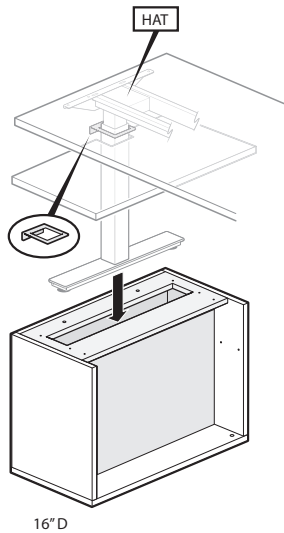

Modular Lower Storage

1.5H Storage for Height Adjustable Table – Attached

Open Cabinet

16" D