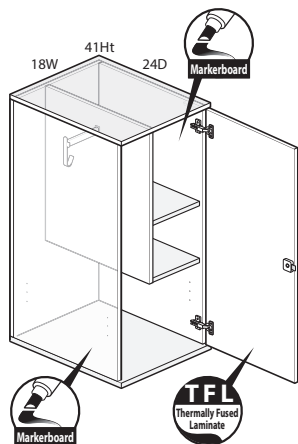

BW41-2418-MTR

Class BH – Discount Group XXIV

Features

- Includes wardrobe cabinet with thermally fused laminate (TFL) or markerboard case and TFL or markerboard door with concealed hinges, finished top and glides with 1"(25mm) leveling adjustment.
- Markerboard case can have either right, left or both sides markerboard and remaining side and back will be TFL.
- Available with proud or inset back.
- Optional door pull options include Crescent, Linear, Classic, and Wing. Touch latch (no pull) option also available.
 - Crescent, Linear and Classic pulls are brushed nickel finish.
 - Wing pull available as specifiable trim color.
- 12"(305mm)W and 15"(381mm)W wardrobe units feature two coat hooks and one full width coat rod.
- 18"(457mm)W wardrobe units feature one coat hook, one 5.25"(133mm)W coat rod and two 10.5"(267mm)W fixed height shelves.
- Separately specified adjustable height bottom shelf available.
- Available locking or non-locking.
- Lock plug available in black or chrome.
- For lock options, refer to Lock Program section of the Accessories Price List.