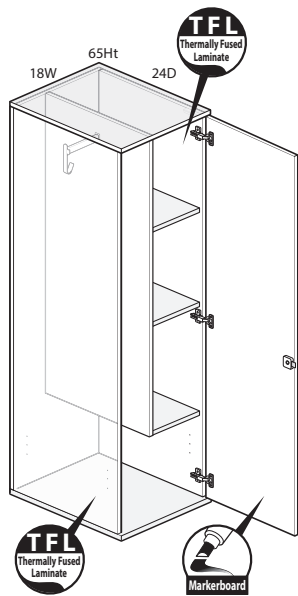

Freestanding Storage

Single Hinged Door Wardrobe

65”H

BW65-2412-TTN

BW65-2418-TMH
Class BH – Discount Group XXIV

Features

- Includes wardrobe cabinet with thermally fused laminate (TFL) or markerboard case and TFL or markerboard door with concealed hinges, finished top and glides with 1”(25mm) leveling adjustment.
- Markerboard case can have either right, left, or both sides markerboard and remaining side and back will be TFL.
- Available with proud or inset back.
- Optional door pull options include Crescent, Linear, Classic, and Wing. Touch latch (no pull) option also available.
 - Crescent, Linear and Classic pulls are brushed nickel finish.
 - Wing pull available as specifiable trim color.
- 12”(305mm)W and 15”(381mm)W wardrobe units feature two coat hooks and one full width coat rod.
- 18”(457mm)W wardrobe units feature one coat hook, one 5.25”(133mm)W coat rod and three 10.5”(267mm)W fixed height shelves.
- Separately specified adjustable height bottom shelf available.
- Available locking or non-locking.
- Lock plug available in black or chrome.
- For lock options, refer to Lock Program section of the Accessories Price List.