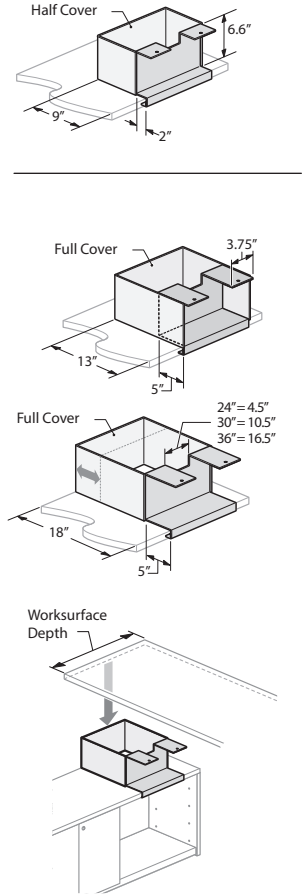

Accessories

Desk to Storage Bracket

ZBGT-PHN
ZBGH-PHN
ZBGT-PFN
ZBGH-PFN
Class BH - Discount Group XXIV

Features

- Includes one bracket with cover and attachment hardware.
- Bracket height: 6.6”(168mm).
- Cover Options:
  - -Half Cover depth is 9”(229mm) with 2”(51mm) recess.
  - -Full Cover depth is adjustable and provides two planning positions; 13”(330mm) or 18”(457mm).

Specification Tips

- Provides support to one end of an Adaptable Rectangular Convergent Worksurface; 29”(737mm) finished height worksurface.
- For use with open lower storage to allow user access to lower storage contents.
- Attaches an Adaptable Rectangular Convergent Worksurface to Be_Hold casegood top above an attached 1.5H modular lower storage unit or 1.5H attached (preconfigured) storage credenza.
- Desk-to-Storage bracket with half cover supports convergent worksurface overhang of 9”(229mm).
- Desk-to-Storage bracket with full cover supports convergent worksurface overhang of 13”(330mm)-18”(457mm).
- Not for use with :
  - -X Series lower storage
  - -Single Column desk support
  - -Be_Hold 1.5H Sliding Door Credenza
- Brackets are product line specific and are not interchangeable with other storage products. Additionally, other storage Desk-To-Worksurface brackets are not for use with Be_Hold Lower Storage.
- Bracket specification is based on top thickness; specify accordingly.
- Refer to the Specification Guide for product application information.

To Order, Specify:

1) Product number.
2) Trim color.

Description	Bracket Width	Number	Trim	
			A	B
Half Cover for use with 0.75”(19mm) Top				
24”(610mm) D Worksurface	12”(305mm)	ZBGT-2924-PHN	$ 136.70	$143.54
30”(762mm) D Worksurface	18”(457mm)	ZBGT-2930-PHN	157.20	164.04
36”(914mm) D Worksurface	24”(610mm)	ZBGT-2936-PHN	177.70	184.54
Half Cover for use with 1.18”(30mm) Top				
24”(610mm) D Worksurface	12”(305mm)	ZBGH-2924-PHN	$ 136.70	$143.54
30”(762mm) D Worksurface	18”(457mm)	ZBGH-2930-PHN	157.20	164.04
36”(914mm) D Worksurface	24”(610mm)	ZBGH-2936-PHN	177.70	184.54
Full Cover for use with 0.75”(19mm) Top				
24”(610mm) D Worksurface	12”(305mm)	ZBGT-2924-PFN	$ 150.37	$ 157.21
30”(762mm) D Worksurface	18”(457mm)	ZBGT-2930-PFN	177.71	184.55
36”(914mm) D Worksurface	24”(610mm)	ZBGT-2936-PFN	205.05	211.89
Full Cover for use with 1.18”(30mm) Top				
24”(610mm) D Worksurface	12”(305mm)	ZBGH-2924-PFN	$ 150.37	$ 157.21
30”(762mm) D Worksurface	18”(457mm)	ZBGH-2930-PFN	177.71	184.55
36”(914mm) D Worksurface	24”(610mm)	ZBGH-2936-PFN	205.05	211.89