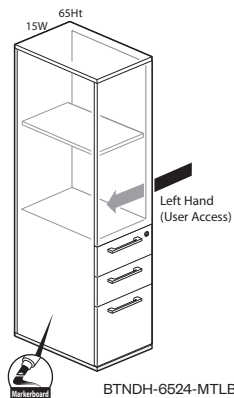

Freestanding Storage

Personal Storage Towers — 15"W

Bookcase Upper Storage – 65”H