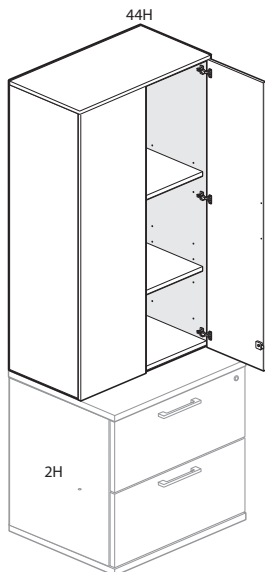

BF44-TTN

Class BH – Discount Group XXIV

Features

- Includes thermally fused laminate (TFL) storage cabinet with shelf/shelves and double hinged doors with concealed hinges.
- Available with proud or inset back.
- Optional door pull options include Crescent, Linear, Classic, and Wing. Touch latch (no pull) option also available. Wing pull will be on right hand door only.
  - –Crescent, Linear and Classic pulls are brushed nickel finish.
  - –Wing pull available as specifiable trim color.
- Shelf quantities:
  - –20”(508mm), 28”(711mm) and 36”(914mm)H include one adjustable shelf.
  - –44”(1118mm) and 52”(1321mm)H include two adjustable shelves.
- Shelves adjust in 1.25”(25mm) increments.
- Available locking or non-locking.
- Lock plug available in black or chrome.
- For lock options, refer to Lock Program section of the Accessories Price List.

Specification Tips

- Designed for use on 2H Lower Storage with 1.18”(30mm) thick Common Top.
- Depth of Stack-On Bookcase does not need to match depth of lower storage.
- TFL Accessory Shelf may be used with 28”(711mm)H-52”(1321mm)H cabinet.
- Stack-On storage is for use above 1.5H and 2H lower storage only, and is not anchored to the building wall.
- Stack-On storage may not be used above lower storage with legs.
- Stack-On storage units are height specific for use with either 1.5H or 2H lower storage platforms; specify accordingly.
- Stack-On storage must be attached to a modular storage top or a common top and does not require field drilling; may not be installed on an unfinished lower storage top.
- An attached modular lower storage unit width must be greater than or same width as Stack-On storage.
- A Stack-On storage unit may not span two or more attached modular lower storage units.
- A 36”(914mm)-78”(1981mm)W attached credenza may have no more than one stack-on storage unit.

To Order, Specify:

1) Product number, including:

1 Back Option:

- **R** Inset Back
- **P** Proud Back

2 Pull Option: (see side bar)

3 Lock Option:

- **N** No Lock
- **Y** Lock (add **$43.46** list)

2) TFL color for case/shelves.

3) Edge color for case/shelves.

4) TFL color for front.

5) Edge color for front.

6) Trim color for Wing pull (if applicable).

7) Lock plug color (if applicable).