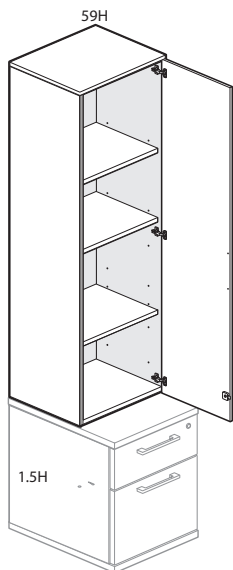

Upper Storage

Stack-On Storage Cabinet – for 1.5H Lower Storage

Singled Hinged Door

BF59-TT

Class BH – Discount Group XXIV

Features

- Includes thermally fused laminate (TFL) storage cabinet with shelves and left or right hand door with concealed hinges.
- Available with proud or inset back.
- Optional door pull options include Crescent, Linear, Classic, and Wing. Touch latch (no pull) option also available.
  - –Crescent, Linear and Classic pulls are brushed nickel finish.
  - –Wing pull available as specifiable trim color.
- Shelf quantities:
  - –27”(686mm) and 35”(889mm)H include one adjustable shelf.
  - –43”(1092mm) and 51”(1295mm)H include two adjustable shelves.
  - –59”(1499mm)H includes three adjustable shelves.
- Shelves adjust in 1.25”(25mm) increments.
- Available locking or non-locking.
- Lock plug available in black or chrome.
- For lock options, refer to Lock Program section of the Accessories Price List.

Specification Tips