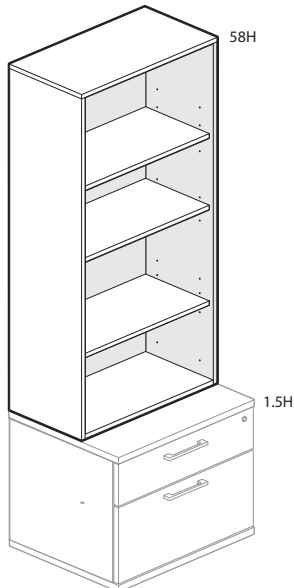

BN59-TNN

Class BH – Discount Group XXIV

Features

- Includes thermally fused laminate (TFL) case, shelf and proud or inset back.
- Shelf quantities:
  - –27”(686mm) and 35”(889mm)H include one adjustable shelf.
  - –43”(1092mm) and 51”(1295mm)H include two adjustable shelves.
  - –59”(1499mm)H includes three adjustable shelves.
- Shelves adjust in 1.25”(25mm) increments.

Specification Tips

- Designed for use on 1.5H Lower Storage with 0.75”(19mm) thick Modular Storage Top or a Common Top.
- Depth of Stack-On Bookcase does not need to match depth of lower storage.
- TFL Accessory Shelf may be used.
- Stack-On storage is for use above 1.5H and 2H lower storage only, and is not anchored to the building wall.
- Stack-On storage may not be used above lower storage with legs.
- Stack-On storage units are height specific for use with either 1.5H or 2H lower storage platforms; specify accordingly.
- Stack-On storage must be attached to a modular storage top or a common top and does not require field drilling; may not be installed on an unfinished lower storage top.
- An attached modular lower storage unit width must be greater than or same width as Stack-On storage.
- A Stack-On storage unit may not span two or more attached modular lower storage units.
- A 36”(914mm)-78”(1981mm)W attached credenza may have no more than one stack-on storage unit.

To Order, Specify:

1) Product number, including:

1 Back Option:

- **R** Inset Back
- **P** Proud Back

2) TFL color.

3) Edge color.

Height	Depth	Width	Number	①	TFL		
					A	B	E
27”(686mm)	16”(406mm)	18”(457mm)	BN27-1618-TNN	NNN	$ 662.95	$ 697.13	$ 1425.15
			BN27-1624-TNN	NNN	728.55	772.53	1710.36
			BN27-1630-TNN	NNN	798.25	852.32	2006.13
			BN27-1636-TNN	NNN	847.45	908.44	2210.35
35”(889mm)	16”(406mm)	18”(457mm)	BN35-1618-TNN	NNN	$ 712.15	$ 749.85	$ 1551.87
			BN35-1624-TNN	NNN	785.95	834.03	1858.20
			BN35-1630-TNN	NNN	859.75	918.21	2164.53
			BN35-1636-TNN	NNN	913.05	978.72	2379.31
43”(1092mm)	16”(406mm)	18”(457mm)	BN43-1618-TNN	NNN	$ 794.15	$ 835.29	$ 1711.39
			BN43-1624-TNN	NNN	884.35	936.13	2040.58
			BN43-1630-TNN	NNN	974.55	1036.97	2369.77
			BN43-1636-TNN	NNN	1044.25	1114.44	2613.87
51”(1295mm)	16”(406mm)	18”(457mm)	BN51-1618-TNN	NNN	$ 835.15	$ 879.22	$ 1816.99
			BN51-1624-TNN	NNN	929.45	984.45	2156.74
			BN51-1630-TNN	NNN	1027.85	1094.07	2507.05
			BN51-1636-TNN	NNN	1101.65	1175.93	2761.71
59”(1499mm)	16”(406mm)	18”(457mm)	BN59-1618-TNN	NNN	$ 917.07	$ 964.82	$ 1976.51
			BN59-1624-TNN	NNN	1031.84	1091.16	2349.68
			BN59-1630-TNN	NNN	1146.61	1217.50	2722.85
			BN59-1636-TNN	NNN	1232.69	1311.97	2996.27