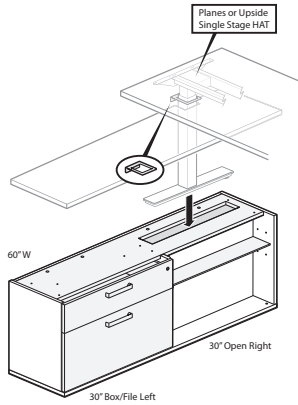

Modular Lower Storage

1.5H Credenza for Height Adjustable Table – Preconfigured – Attached

Drawers

BCKC-2460
Class BH – Discount Group XXIV

Features

- Includes thermally fused laminate (TFL) case, box/file drawers, bezel, removable inner back, unfinished top and glides.
- Height Adjustable Table (HAT) option accommodates single stage height adjustable Planes or Upside table.
- 24"(610mm)D credenza includes one TFL shelf. Shelf matches case. 16"(406mm)D credenza standard with no shelf. Accommodates separately specified Credenza HAT Shelf.
- Top is predrilled for attachment of Common Top; Ordered separately.
- Drawers have full extension steel ball-bearing slides with integrated anti-tip interlock feature.
- Available with proud or inset back.
 - Proud back only available with (N) No Power Cutout option.
 - Inset back may be ordered with (Y) Power Cutout option or (N) No Power Cutout option.
- Drawer pull options include Crescent, Linear, Classic, Blade, and Wing.
 - Crescent, Linear, and Classic pulls are brushed nickel finish.
 - Blade and Wing pulls are specifiable trim color.
- Inner back is removable for access to HAT leg and for wire management.
- Available locking or non-locking.
- Single lock secures all drawers.
- Lock plug available in black or chrome.
- For lock options, refer to Lock Program section of the Accessories Price List.
- Glides provide 1"(25mm) leveling adjustment.