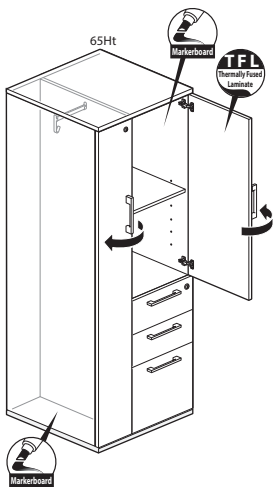

BTLAH-6524-MT

Class BH – Discount Group XXIV

Features

- Includes thermally fused laminate (TFL) or markerboard case with box/box/file or file/file lower storage pedestal, TFL hinged door upper storage and left or right hand TFL or markerboard valet, concealed hinges, finished top and glides.
- Valet has one full-width coat rod and one coat hook.
- Available with proud or inset back.
- Height adjustable shelf inserts into designated mounting locations. See Product Details.
- Drawers are black miterfold.
- Drawers have full extension steel ball-bearing slides.
- Optional door pull options include Crescent, Linear, Classic, Blade and Wing. Touch latch (no pull) option also available.
  - –Blade pull available only with Touch latch option.
  - –Crescent, Linear and Classic pulls are brushed nickel finish.
  - –Blade and Wing pull available as specifiable trim color.
- Standard door or touch latch door choice is determined by the pull style code. (see side bar)
- When touch latch code is specified the hinged door and valet will be touch latch and pedestal drawers will have specified pulls.
- Available locking or non-locking.
- Single lock secures all pedestal drawers. Separate lock secures storage unit and valet.
- Locks in tower are randomly keyed.
- Lock plug available in black or chrome.
- For lock options, refer to Lock Program section of the Accessories Price List.
- Glides provide 1”(25mm) adjustment range.

Specification Tips

- For use as freestanding storage; does not require counterweight or ganging kit.
- Proud back option is recommended when the back of the storage is exposed or visible; proud back will not increase storage depth.
- Inset back option is recommended for an application where the storage back is not visible.
- Not for use with:
  - –Stack On-Storage
  - –Personal Drawer
  - –Accessory Shelf
  - –Legs
- Box drawer for use with separately specified Belong accessories, if applicable:
  - –Drawer Tray
  - –Drawer Liner
  - –Drawer Dividers
  - –Organizational Rings
- 18”(457mm)D File drawer accommodates side-to-side and front-to-back letter filing.
- 24”(610mm)D File drawer allows front-to-back letter filing as well as side-to-side legal filing and side-to-side letter filing with included hanging bar.
- **The following products are recommended to maintain the markerboard appearance:**
  - –Dry erase marker kit (includes holder, six markers and eraser), order part# 7062-8001.
  - –Markerboard cleaner and conditioner, order part# 7031-7001.
  - –Markerboard spray cleaner, order part# 7031-7002.

To Order, Specify:

1) Product number, including:
  1. 1 **Back Option:**
     - **R** Inset Back
     - **P** Proud Back
  2. 2 **Pull Option:** (see side bar)
  3. 3 **Lock Option:**
     - **N** No Lock
     - **Y** Lock (add **$86.92** list)
2) TFL color for case.
3) Case edge color.
4) TFL color for front.
5) Front edge color.
6) Pull color (Blade and Wing).
7) Trim color for lock plug (if applicable).