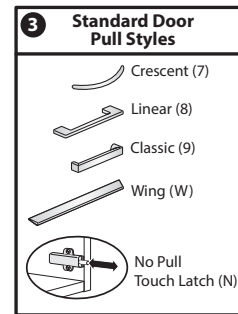

3 Pull Option: (see side bar)

4 Lock Option:

N No Lock

Y Lock (add **$43.46** list)

2) TFL color for case/shelves.

3) Edge color for case/shelves.

4) TFL color for front.

5) Edge color for front.

6) Trim color for Wing pull (if applicable).

7) Lock plug color (if applicable).