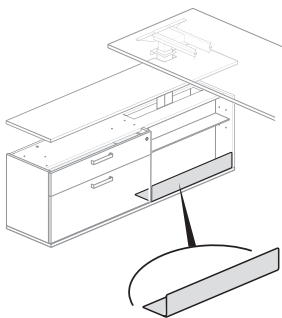

Bag Liner

Feature

- Includes one painted steel bag liner.

Specification Tips

- For use with 16"(406mm)D HAT Credenzas and 16"(406mm)D HAT Open Storage. Allows for storage in front of the removable false back.

To Order, Specify:

1) Product number.
2) Trim color.

BAGB-S
BAGC-S
BAGO-S
BAGS-S
Class BH – Discount Group XXIV

Depth	Width	Number	Trim	
			A	B
Bookcase and Bookcase with HAT				
6"(152mm)	30"(762mm)	BAGB-0630-S	$ 95.67	$ 112.06
	36"(914mm)	BAGB-0636-S	103.87	120.26
Credenza with Drawers and Credenza with Drawers and HAT				
6"(152mm)	30"(762mm)	BAGC-0630-S	$ 95.67	$ 112.06
	36"(914mm)	BAGC-0636-S	103.87	120.26
Open Credenza and Open Credenza with HAT				
6"(152mm)	30"(762mm)	BAGO-0630-S	$ 95.67	$ 112.06
	36"(914mm)	BAGO-0636-S	103.87	120.26
Sliding Door Credenza and Sliding Door Credenza with HAT				
6"(152mm)	30"(762mm)	BAGS-0630-S	$ 95.67	$ 112.06
	32"(813mm)	BAGS-0632-S	103.87	120.26
	36"(914mm)	BAGS-0636-S	103.87	120.26