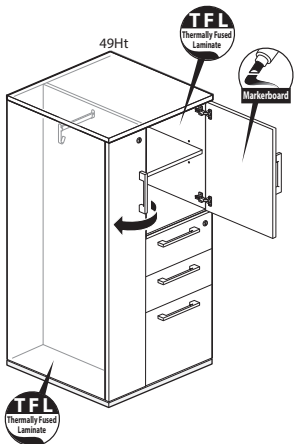

BTLAH-4924-TM