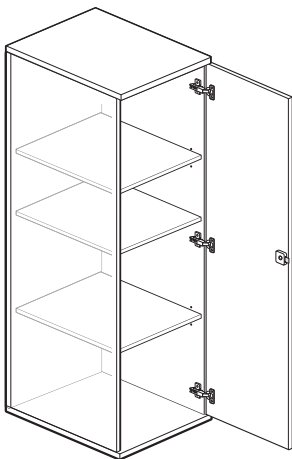

BS49-2418

BS57-2418

Class BH – Discount Group XXIV

Features

- Includes thermally fused laminate (TFL) storage cabinet with one fixed and one to three adjustable shelves, glides, concealed hinges and finished top.
- Shelves are TFL and match cabinet.
- 49"(1245mm)H cabinet has one fixed and one height adjustable shelf.
- 57"(1448mm)H and 65"(1651mm)H cabinets have one fixed and two height adjustable shelves.
- 73"(1854mm)H and 81"(2057mm)H cabinets have one fixed and three height adjustable shelves.
- Available with proud or inset back.
- Glides provide 1"(25mm) leveling adjustment.
- Standard with one right or left hand thermally fused laminate (TFL) door.
- Door pull options include Crescent, Linear, Classic, and Wing. Touch latch (no pull) option also available.
 - Crescent, Linear and Classic pulls are brushed nickel finish.
 - Wing pull available as specifiable trim color.
- Available locking or non-locking.
- Lock plug available in black or chrome.
- For lock options, refer to Lock Program section of the Accessories Price List.