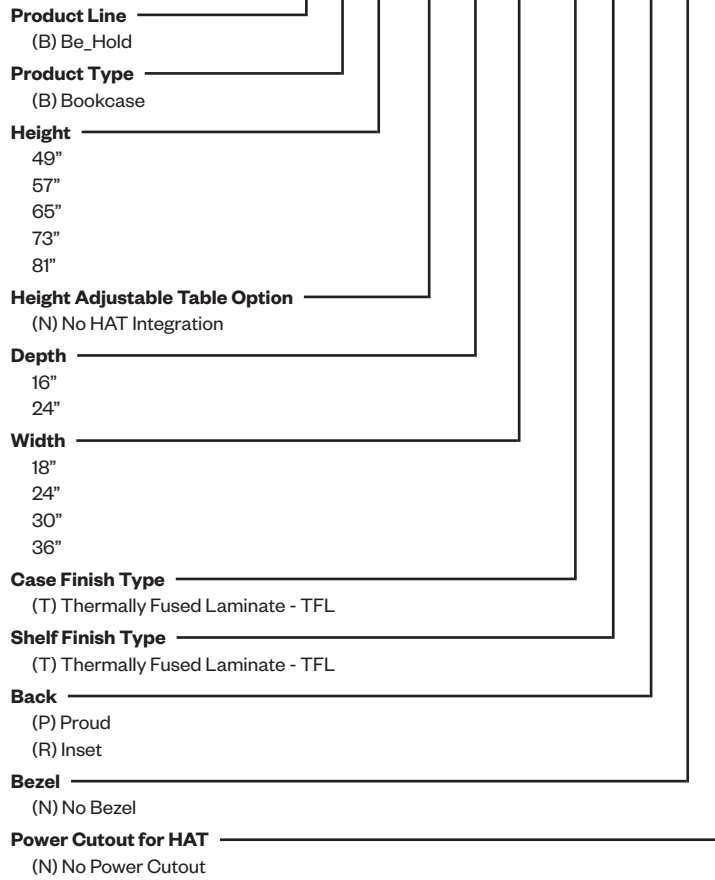

Freestanding Storage Bookcase

Catalog Logic

B B 49 N - 16 36 - T T P N N