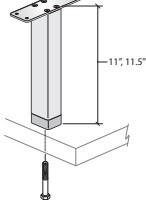

Stanchion
Be_Hold

AUSK-Intuity
(N) No USB Power