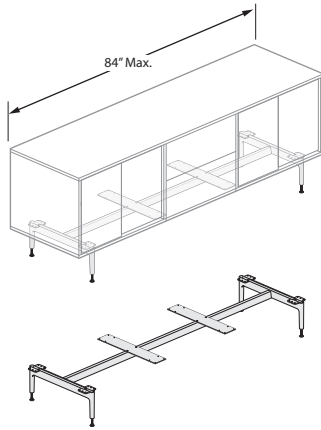

Modular Lower Storage Accessories

Legs

Triple Unit

BAZS-S3NN
BAZS-S31N
BAZS-S32N
BAZS-S33N

Class BH – Discount Group XXIV

Features

- Includes one steel leg kit with two leg assemblies, stretcher bar and two tie plates.
- Glides have 2"(51mm) leveling adjustment.
- Legs will be inset 3"(76mm) from each side and 1.5"(38mm) from front and back.
- Modular lower storage and attached storage credenza are pre-drilled to accept legs.

Specification Tips

- For use with 1.5H or 2H Attached Modular Storage Credenza or Attached Credenza, only.
- Maximum width of 84"(2134mm)W is allowed for an attached storage credenza with legs .
- No more than three Attached Modular Lower Storage units may be used to design a credenza with legs.
- A triple unit leg kit is only for use with an attached credenza comprised of three lower storage pieces.
- Specify the triple leg kit to match the width of a modular storage credenza comprised of three attached lower modular storage units or a single attached credenza and two attached modular lower storage units.
- Triple Unit - One Pedestal Leg kit requires the 15"(381mm)W attached pedestal to be centered between the two lower storage units.
- Triple Unit - Two Pedestal Leg kit requires each of the 15"(381mm)W attached pedestals to be used in a balanced configuration - one pedestal on each end.
- Triple Unit - Three Pedestal Leg kit is only for use with three 15"(381mm)W attached pedestals.
- The 15"(381mm)W attached pedestal quantity per credenza is predetermined below for a credenza with legs; specify accordingly.
- Balanced pedestal storage configuration is required for a credenza comprised of Attached Modular Lower Storage units and legs (i.e. Pedestal/Bookcase/Pedestal is allowed - Pedestal/Pedestal/Bookcase is not allowed).
- Attached lower storage units or a single attached credenza is per-drilled to accept field installed legs.
- Not for use with:
  - -12"(305mm) attached slim pedestal.
  - -An attached modular storage credenza.
  - -1.5H storage with an attached convergent worksurface.
  - -1.5H attached modular lower storage unit/credenza for HAT.
  - -Lower storage which has stack-on storage or stanchion mounted storage.
  - -Storage having a 42"(1067mm)W lateral file drawer in an attached modular lower storage unit or in an attached credenza.
  - -Cushion top.
- 1.5H lower storage with legs becomes the same nominal height as 2H lower storage without legs.
- The nominal height of 2H storage with 1.18"(30mm) thick storage top and legs is 35.68"(906mm).
- The nominal height of 2H storage with 0.75"(19mm) thick storage top and legs is 35.25"(895mm).
- Field reconfiguration of lower credenza with legs is not recommended.

To Order, Specify:

1) Product number.
2) Trim color.