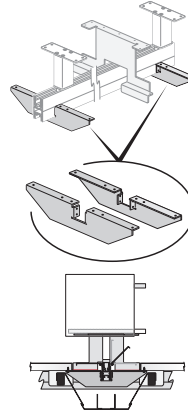

For use with Intuity Benching — Worksurface to Storage Bracket - Intuity without Access Hatch

For use with Intuity Benching — Accessory Rail Mounting Bracket Kit, Double Sided

For use with Compose Panels — Off-Modular Top Trim Mounting 18"(457mm)-120"(3048mm) for Compose