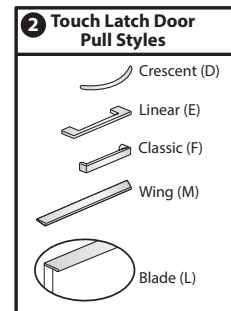

Freestanding Storage

Personal Storage Towers — 24"W

Hinged Door Upper Storage – 41"H

Class BH – Discount Group XXIV

Features

- Includes thermally fused laminate (TFL) or markerboard case with box/box/file or file/file lower storage pedestal, TFL hinged door upper storage and left or right hand TFL or markerboard valet, concealed hinges, finished top and glides.
- Valet has one full-width coat rod and one coat hook.
- Available with proud or inset back.
- Drawers are black miterfold.
- Drawers have full extension steel ball-bearing slides.
- Optional door pull options include Crescent, Linear, Classic, Blade and Wing. Touch latch (no pull) option also available.
  - –Blade pull available only with Touch latch option.
  - –Crescent, Linear and Classic pulls are brushed nickel finish.
  - –Blade and Wing pull available as specifiable trim color.
- Standard door or touch latch door choice is determined by the pull style code. (see side bar)
- When touch latch code is specified the hinged door and valet will be touch latch and pedestal drawers will have specified pulls.
- Available locking or non-locking.
- Single lock secures all pedestal drawers. Separate lock secures storage unit and valet.
- Locks in tower are randomly keyed.
- Lock plug available in black or chrome.
- For lock options, refer to Lock Program section of the Accessories Price List.
- Glides provide 1"(25mm) adjustment range.

Specification Tips