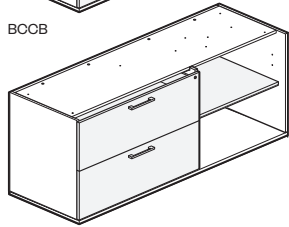

Modular Lower Storage

2H Credenza – Preconfigured – Attached

Drawers

BCCB

BCEB

Class BH – Discount Group XXIV

Features

- Includes thermally fused laminate (TFL) case with lateral file, one adjustable TFL shelf, unfinished top, and glides.
- TFL shelf matches case.
- Glides provide 1"(25mm) leveling adjustment.
- Drawers have full extension steel ball-bearing slides with integrated anti-tip interlock feature.
- Drawer pull options include Crescent, Linear, Classic, Blade, and Wing.
 - Crescent, Linear and Classic pulls are brushed nickel finish.
 - Blade and Wing pulls are specifiable trim color.
- Height adjustable shelf inserts into designated mounting locations. See Product Details.
- Available locking or non-locking. Single lock secures all drawers.
- Lock plug available in black or chrome.
- For lock options, refer to Lock Program section of the Accessories Price List.