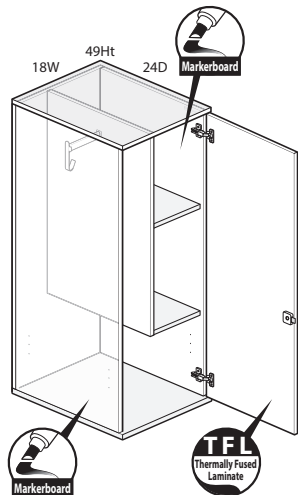

Freestanding Storage

Single Hinged Door Wardrobe

BW49-2412-TTN

BW49-2418-TMH

BW49-2418-MTR

Class BH – Discount Group XXIV

Features

- Includes wardrobe cabinet with thermally fused laminate (TFL) or markerboard case and TFL or markerboard door with concealed hinges, finished top and glides with 1"(25mm) leveling adjustment.
- Markerboard case can have either right, left or both sides markerboard and remaining side and back will be TFL.
- Available with proud or inset back.
- Optional door pull options include Crescent, Linear, Classic, and Wing. Touch latch (no pull) option also available.
 - Crescent, Linear and Classic pulls are brushed nickel finish.
 - Wing pull available as specifiable trim color.
- 12"(305mm)W and 15"(381mm)W wardrobe units feature two coat hooks and one full width coat rod.
- 18"(457mm)W wardrobe units feature one coat hook, one 5.25"(133mm)W coat rod and two 10.5"(267mm)W fixed height shelves.
- Separately specified adjustable height bottom shelf available.
- Available locking or non-locking.
- Lock plug available in black or chrome.
- For lock options, refer to Lock Program section of the Accessories Price List.