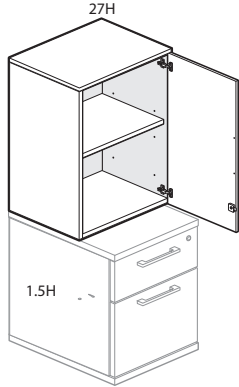

Upper Storage

Stack-On Storage Cabinet – for 1.5H Lower Storage

Singled Hinged Door

BF27-TT