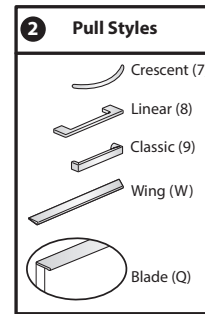

Height	Depth	Width	Pull	Number	①②③	Front — TFL		
						A	B	E
Case TFL Grade A								
22”(559mm)	16”(406mm)	24”(610mm)	7,8,9	BLAA-1624-TTB	■ ■ ■ R	$1096.33	$ 1100.61	$ 1194.01
			W	BLAA-1624-TTB	■ W ■ R	1127.81	1132.09	1225.49
			Q	BLAA-1624-TTB	■ Q ■ R	1138.57	1142.85	1236.25
	30”(762mm)	24”(610mm)	7,8,9	BLAA-1630-TTB	■ ■ ■ R	$ 1221.74	$ 1227.09	$1343.84
			W	BLAA-1630-TTB	■ W ■ R	1253.22	1258.57	1375.32
			Q	BLAA-1630-TTB	■ Q ■ R	1263.98	1269.33	1386.08
	36”(914mm)	24”(610mm)	7,8,9	BLAA-1636-TTB	■ ■ ■ R	$1364.06	$1370.48	$ 1510.58
			W	BLAA-1636-TTB	■ W ■ R	1395.54	1401.96	1542.06
			Q	BLAA-1636-TTB	■ Q ■ R	1406.30	1412.72	1552.82
	42”(1067mm)	24”(610mm)	7,8,9	BLAA-1642-TTB	■ ■ ■ R	$ 1555.70	$ 1563.19	$1726.64
			W	BLAA-1642-TTB	■ W ■ R	1587.18	1594.67	1758.12
			Q	BLAA-1642-TTB	■ Q ■ R	1597.94	1605.43	1768.88