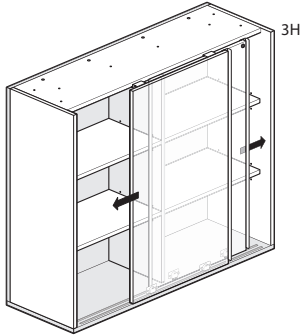

Modular Lower Storage

3H Credenza – Preconfigured – Attached

Sliding Doors

BCTR-TTN
Class BH – Discount Group XXIV

Features

- Includes thermally fused laminate (TFL) case with sliding doors, two compartments each with two adjustable TFL shelves, full height divider, unfinished top and glides.
- TFL shelves match case.
- Unfinished top is pre-drilled to accept separately specified Modular Storage Top or Common Top.
- Available with proud or inset back.
- Door handedness is determined by the inset door.
- Height adjustable shelves insert into designated mounting locations. See Product Details.
- Glides provide 1”(25mm) leveling adjustment.
- Available locking or non-locking. Lock will be located in inset door.
- Lock plug available in chrome only.
- For lock options, refer to Lock Program section of the Accessories Price List.

Specification Tips

- 3H Attached Storage Credenza is for use in the following applications:
  - –As a single credenza; requires a separately specified 1.18”(30mm) or 0.75”(19mm) thick Modular Storage Top.
  - –Used adjacent to another attached credenza; requires a separately specified 1.18”(30mm) or 0.75”(19mm) thick Common Top.
  - –Used in conjunction with attached modular lower storage unit(s); requires a separately specified 1.18”(30mm) or 0.75”(19mm) thick Common Top.
- 3H Credenzas do not align with 41”(1041mm)H Freestanding Storage.
- Proud back option is recommended when the back of the storage is exposed or visible; proud back will not increase storage depth.
- Inset back option is recommended for an application where the storage back is not visible.
- For use with:
  - –Personal Drawer
- Not for use with:
  - –Storage Cushion Top
  - –TFL Accessory Shelf
  - –Stanchion mounted OSU
  - –Legs
  - –Stack-On Storage
- Refer to the Specification Guide for product application information.

To Order, Specify:

1) Product number, including:

1 Door Handedness:

- **L** Left Hand
- **R** Right Hand

2 Back Option:

- **R** Inset Back
- **P** Proud Back

3 Lock Option:

- **N** No Lock
- **Y** Lock (add **$43.46** list)

2) TFL case color.

3) Case edge color.

4) TFL front color.

5) Front edge color.

6) Trim color for sliding door pull.

7) Trim color for lock plug (LR-BP chrome only)