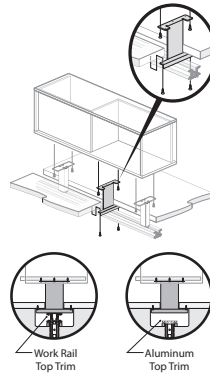

For use with Compose 26"(660mm)H Panel, Connections and Beam — Worksurface to Storage Bracket