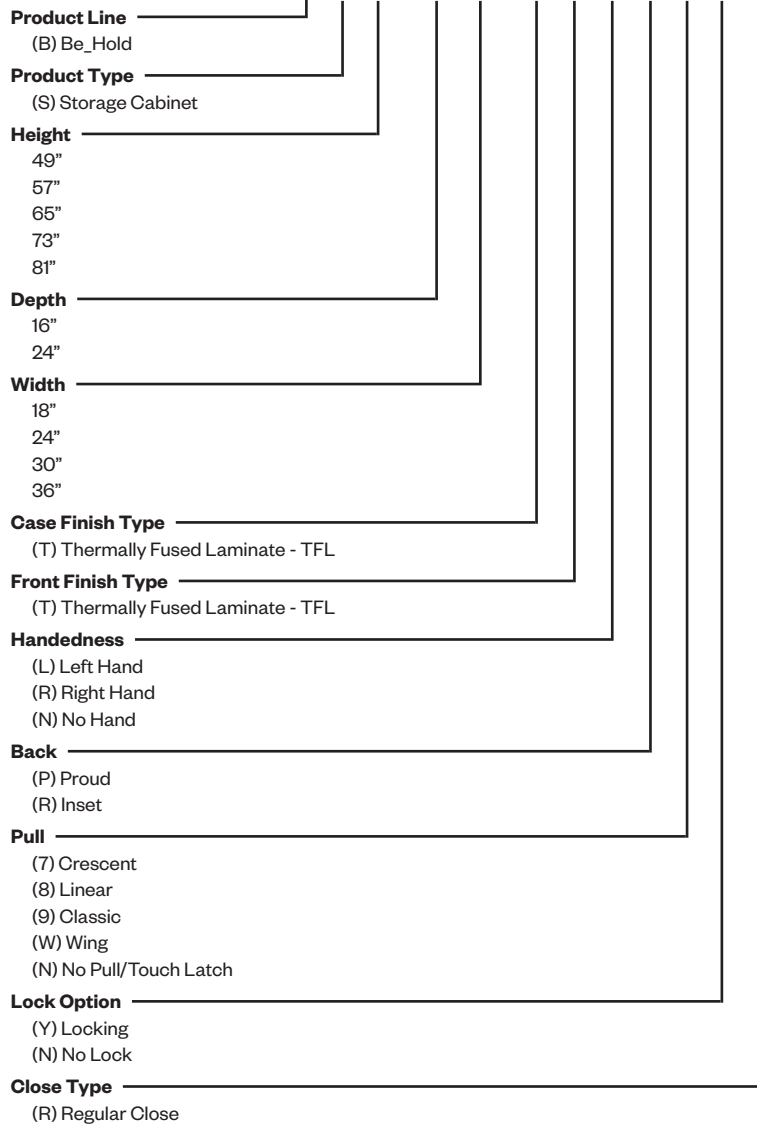

Freestanding Storage

Storage Cabinet

Catalog Logic

B S 49 - 16 36 - T T N P 7 Y R