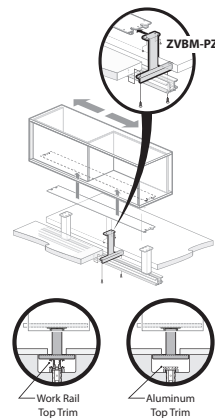

For use with Compose 26"(660mm)H Panel, Connections and Beam — Off-Modular Rail Mounting Worksurface to Storage Bracket