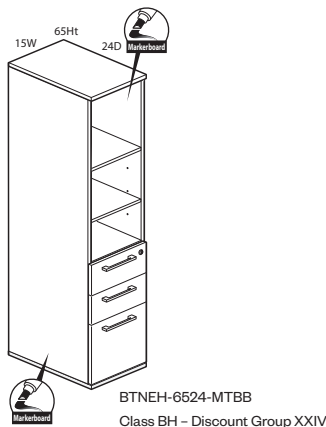

Freestanding Storage

Personal Storage Towers — 15"W

Bookcase Upper Storage – 65”H