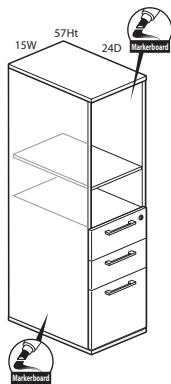

BTNEH-5724-MTBB

Class BH – Discount Group XXIV

Features

- Includes thermally fused laminate (TFL) or markerboard case and TFL drawer fronts with box/box/file or file/file lower storage pedestal and bookcase upper storage, finished top and glides.
- Available with proud or inset back.
- Height adjustable shelf inserts into designated mounting locations. See Product Details.
- Drawers are black miterfold.
- Drawers have full extension steel ball-bearing slides.
- Optional door pull options include Crescent, Linear, Classic, Blade, and Wing.
- –Crescent, Linear and Classic pulls are brushed nickel finish.
- –Blade and Wing pull available as specifiable trim color.
- Available locking or non-locking. Single lock secures all drawers.
- Lock plug available in black or chrome.
- For lock options, refer to Lock Program section of the Accessories Price List.
- Glides provide 1"(25mm) adjustment range.

Specification Tips

- For use as freestanding storage; does not require counterweight or ganging kit.
- Proud back option is recommended when the back of the storage is exposed or visible; proud back will not increase storage depth.
- Inset back option is recommended for an application where the storage back is not visible.
- Not for use with:
  - –Stack-On Storage
  - –Personal Drawer
  - –Accessory Shelf
  - –Legs
- Box drawer for use with separately specified Belong accessories, if applicable:
  - –Drawer Tray
  - –Drawer Liner
  - –Drawer Dividers
  - –Organizational Rings
- 18"(457mm)D File drawer accommodates side-to-side and front-to-back letter filing.
- 24"(610mm)D and 30"(762mm)D File drawer allows front-to-back letter filing as well as side-to-side legal filing and side-to-side letter filing with included hanging bar.
- **The following products are recommended to maintain the markerboard appearance:**
  - –Dry erase marker kit (includes holder, six markers and eraser), order part# 7062-8001.
  - –Markerboard cleaner and conditioner, order part# 7031-7001.
  - –Markerboard spray cleaner, order part# 7031-7002.

To Order, Specify:

1) Product number, including:
  1. 1 **Back Option:**
     - **R** Inset Back
     - **P** Proud Back
  2. 2 **Pull Option:** (see side bar)
  3. 3 **Lock Option:**
     - **N** No Lock
     - **Y** Lock (add **$43.46** list)
2) TFL color for case.
3) Case edge color.
4) Front TFL color.
5) Front edge color.
6) Pull color (Blade and Wing).
7) Trim color for lock plug (if applicable).