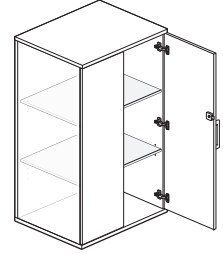

Storage Cabinet —
Double Hinged Door —
24"W, 30"W, 36"W