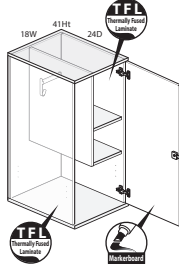

Single Hinged Door Wardrobe — 41"H