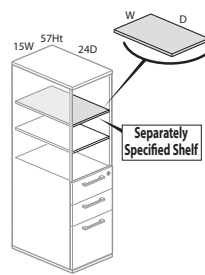

Personal Storage Tower Shelf