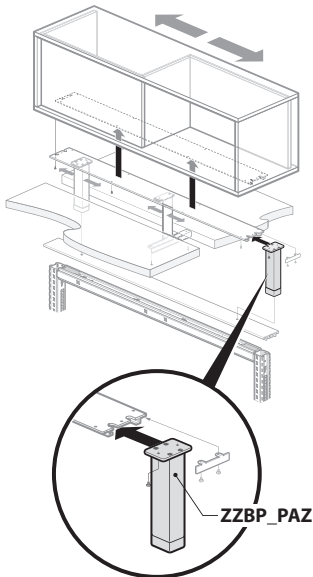

To Order, Specify:

- 1) Product number.
- 2) Trim surface color.

Number	Trim	
	A	B
UZRC-0000	\$156.62	\$163.64

Upper Storage Support

For use with Compose 26”(660mm)H Panel, Connections and Beam

Off-Modular Rail Mounting Stanchion – For Standard Aluminum Top Trim