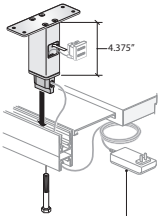

AUSK-Intuity
(U) USB Power

AUSK-A Series