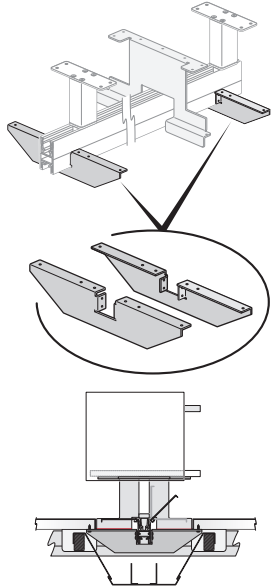

Upper Storage Support

For use with Intuity Benching

Accessory Rail Mounting Bracket Kit, Double Sided

Features

- Includes two mounting brackets and attachment hardware.
- Allows attachment of two accessory rails (back-to-back) in a double-sided application.
- Brackets are black finish color.

Specification Tip

- Required when mounting OSU with Intuity Stanchion. See Specification Guide for application guidelines.

To Order, Specify:

1) Product number.
  (No finish specification required.)

Height	Actual Depth	Number	Price
3"(76mm)	13.75"(349mm)	BABD- 0000	$116.12

BABD
Class IN - Discount Group XXIII