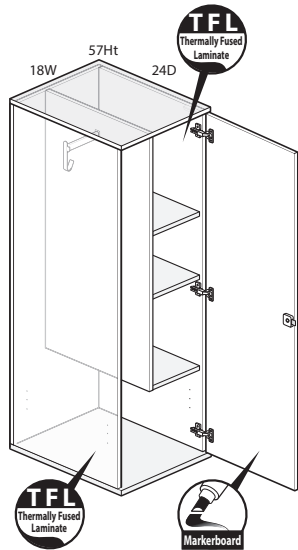

BW57-2418-TMH

Class BH - Discount Group XXIV