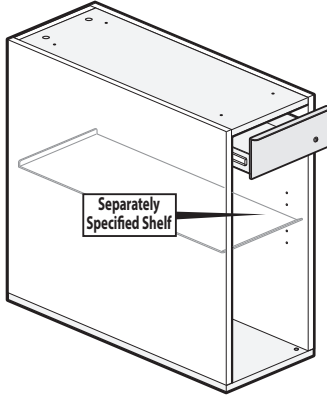

Modular Lower Storage

2H Slim Pedestal – Attached

Personal Drawer/Open

BPAD-3012
Class BH – Discount Group XXIV

Features

- Includes 12”(305mm)W attached pedestal with proud or inset back, attachment hardware and leveling glide with 1”(25mm) adjustment range.
- 4”(102mm)H Personal Drawer/Open pedestal standard with thermally fused laminate (TFL) case and steel drawer front.
- Top is predrilled for attachment to common top or panel mounted worksurface.
- Drawer standard with finger pull.
- Drawer has full extension steel ball-bearing slides.
- Drawer interior is black finish color.
- Available locking or non-locking.
- Lock plug available in black or chrome.
- For lock options, refer to Lock Program section of the Accessories Price List.