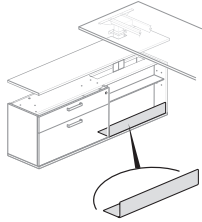

Statement of Line

Bag Liner