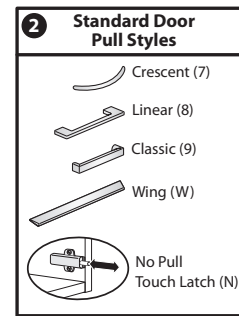

Height	Depth	Width	Pull	Number	①②③	Front — TFL		
						A	B	E
Case TFL Grade A								
28"(711mm)	16"(406mm)	24"(610mm)	N	BS28-1624-TTN	N R	$ 1165.80	$ 1171.31	$1288.92
			7,8,9	BS28-1624-TTN	R	1193.12	1198.63	1316.24
			W	BS28-1624-TTN	W R	1223.20	1228.71	1346.32
	30"(762mm)	24"(610mm)	N	BS28-1630-TTN	N R	$1309.27	$ 1316.23	$1464.79
			7,8,9	BS28-1630-TTN	R	1336.59	1343.55	1492.11
			W	BS28-1630-TTN	W R	1366.67	1373.63	1522.19
	36"(914mm)	24"(610mm)	N	BS28-1636-TTN	N R	$ 1415.85	$1423.97	$ 1597.29
			7,8,9	BS28-1636-TTN	R	1443.17	1451.29	1624.61
			W	BS28-1636-TTN	W R	1473.25	1481.37	1654.69
24"(610mm)	24"(610mm)	N	BS28-2424-TTN	N R	$ 1317.45	$1322.96	$1440.57	
		7,8,9	BS28-2424-TTN	R	1344.77	1350.28	1467.89	
		W	BS28-2424-TTN	W R	1374.85	1380.36	1497.97	
	30"(762mm)	24"(610mm)	N	BS28-2430-TTN	N R	$ 1481.41	$1488.37	$1636.93
			7,8,9	BS28-2430-TTN	R	1508.73	1515.69	1664.25
			W	BS28-2430-TTN	W R	1538.81	1545.77	1694.33
	36"(914mm)	24"(610mm)	N	BS28-2436-TTN	N R	$1628.97	$1637.09	$ 1810.41
			7,8,9	BS28-2436-TTN	R	1656.29	1664.41	1837.73
			W	BS28-2436-TTN	W R	1686.37	1694.49	1867.81