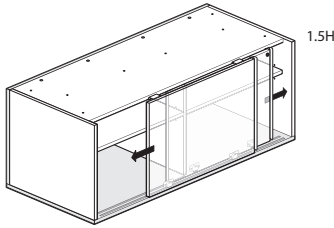

Modular Lower Storage

1.5H Credenza – Preconfigured – Attached

Sliding Doors

BORR-TTN
Class BH – Discount Group XXIV

Features

- Includes thermally fused laminate (TFL) case with sliding doors, two compartments each with one adjustable TFL shelf, full height divider, unfinished top, and glides.
- TFL shelves match case.
- Unfinished top is pre-drilled for separately specified Modular Storage Top or Common Top.
- Available with proud or inset back.
- Height adjustable shelves insert into designated mounting locations. See Product Details.
- Glides provide 1”(25mm) leveling adjustment.
- Door handedness is determined by the inset door.
- Available locking or non-locking. Lock will be located in inset door.
- Lock plug available in chrome only.
- For lock options, refer to Lock Program section of the Accessories Price List.

Specification Tips

- 1.5H Attached Storage Credenza is for use in the following applications:
  - –As a single credenza; requires a separately specified 0.75”(19mm) thick Common Top.
  - –Use in conjunction with or adjacent to other modular storage units or preconfigured credenza; requires a separately specified 0.75”(19mm) thick Common Top.
- Proud back option is recommended when the back of the storage is exposed or visible; proud back will not increase storage depth.
- Inset back option is recommended for an application where the storage back is not visible.
- For use with separately specified Filing and Storage Cushion Top or same width Stack-on Storage For Use With 1.5H Lower Storage; Requires separately specified Modular Storage Top or Common Top.
- For use with:
  - –Personal Drawer
  - –Legs
- Not for use with:
  - –TFL Accessory Shelf
- 1.5H lower storage becomes the same height as 2H lower storage with separately specified legs.
- Refer to the Specification Guide for product application information.

To Order, Specify:

1) Product number, including:

1 Door Handedness:

- **L** Left Hand
- **R** Right Hand

2 Back Option:

- **R** Inset Back
- **P** Proud Back

3 Lock Option:

- **N** No Lock
- **Y** Lock (add **$43.46** list)

2) TFL case color.

3) Case edge color.

4) TFL front color.

5) Front edge color.

6) Trim color for sliding door pull.

7) Trim color for lock plug (LR-BP chrome only)