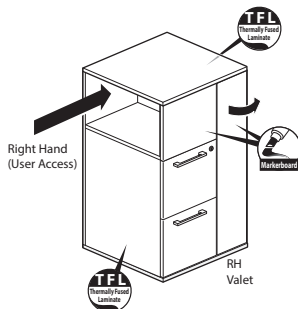

BTRCJ-4124-TMVB