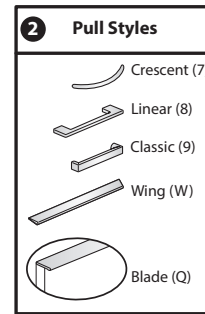

Height	Depth	Width	Pull	Number	①②③	Front — TFL			
						A	B	E	
Case TFL Grade A									
42”(1067mm)	16”(406mm)	30”(762mm)	7,8,9	BLAK-1630-TTB	■ ■ ■ R	$ 1717.71	$ 1726.66	$ 1917.51	
			W	BLAK-1630-TTB	■ W ■ R	1764.93	1773.88	1964.73	
			Q	BLAK-1630-TTB	■ Q ■ R	1781.07	1790.02	1980.87	
	36”(914mm)	7,8,9	BLAK-1636-TTB	■ ■ ■ R	$ 1875.52	$ 1886.26	$ 2115.28		
				W	BLAK-1636-TTB	■ W ■ R	1922.74	1933.48	2162.50
				Q	BLAK-1636-TTB	■ Q ■ R	1938.88	1949.62	2178.64
	42”(1067mm)	7,8,9	BLAK-1642-TTB	■ ■ ■ R	$ 2082.65	$ 2095.18	$ 2362.37		
				W	BLAK-1642-TTB	■ W ■ R	2129.87	2142.40	2409.59
				Q	BLAK-1642-TTB	■ Q ■ R	2146.01	2158.54	2425.73
24”(610mm)	30”(762mm)	7,8,9	BLAK-2430-TTB	■ ■ ■ R	$ 1858.63	$ 1867.58	$ 2058.43		
				W	BLAK-2430-TTB	■ W ■ R	1905.85	1914.80	2105.65
				Q	BLAK-2430-TTB	■ Q ■ R	1921.99	1930.94	2121.79
	36”(914mm)	7,8,9	BLAK-2436-TTB	■ ■ ■ R	$ 2016.44	$ 2027.18	$ 2256.20		
				W	BLAK-2436-TTB	■ W ■ R	2063.66	2074.40	2303.42
				Q	BLAK-2436-TTB	■ Q ■ R	2079.80	2090.54	2319.56
	42”(1067mm)	7,8,9	BLAK-2442-TTB	■ ■ ■ R	$ 2223.57	$ 2236.10	$ 2503.29		
				W	BLAK-2442-TTB	■ W ■ R	2270.79	2283.32	2550.51
				Q	BLAK-2442-TTB	■ Q ■ R	2286.93	2299.46	2566.65