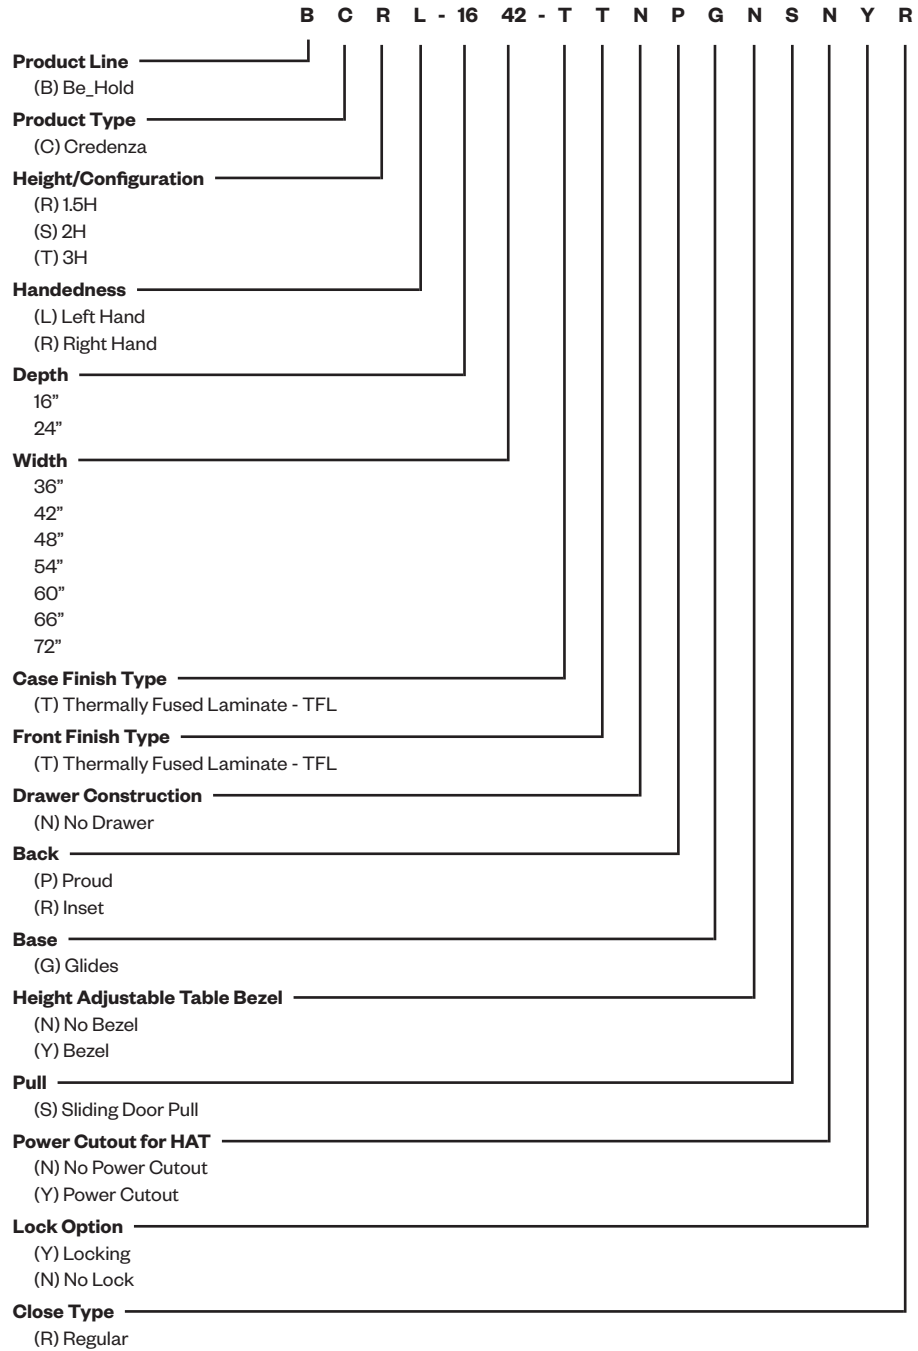

Modular Lower Storage

Sliding Door Credenza

Catalog Logic