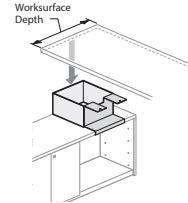

Desk to Storage Bracket