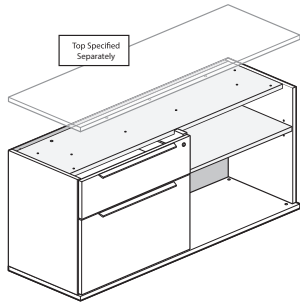

Modular Lower Storage

1.5H Credenza – Preconfigured – Attached

Drawers

BCAB
Class BH – Discount Group XXIV

Features

- Includes thermally fused laminate (TFL) case with lateral file, one adjustable TFL shelf, unfinished top, and glides.
- TFL shelf matches case.
- Drawers have full extension steel ball-bearing slides with integrated anti-tip interlock feature.
- Drawer pull options include Crescent, Linear, Classic, Blade, and Wing.
 - Crescent, Linear and Classic pulls are brushed nickel finish.
 - Blade and Wing pulls are specifiable trim color.
- Unfinished top is pre-drilled to accept separately specified Modular Storage Top or Common Top.
- Available locking or non-locking. Single lock secures all drawers.
- Lock plug available in black or chrome.
- For lock options, refer to Lock Program section of the Accessories Price List.
- Glides provide 1”(25mm) leveling adjustment.