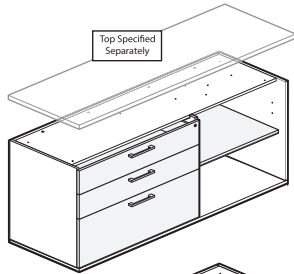

Modular Lower Storage

2H Credenza – Preconfigured – Attached

Drawers

BCCB

BCEB

Class BH – Discount Group XXIV

Features

- Includes thermally fused laminate (TFL) case with lateral file, one adjustable TFL shelf, unfinished top, and glides.
- TFL shelf matches case.
- Glides provide 1"(25mm) leveling adjustment.
- Drawers have full extension steel ball-bearing slides with integrated anti-tip interlock feature.
- Drawer pull options include Crescent, Linear, Classic, Blade, and Wing.
 - Crescent, Linear and Classic pulls are brushed nickel finish.
 - Blade and Wing pulls are specifiable trim color.
- Height adjustable shelf inserts into designated mounting locations. See Product Details.
- Available locking or non-locking. Single lock secures all drawers.
- Lock plug available in black or chrome.
- For lock options, refer to Lock Program section of the Accessories Price List.