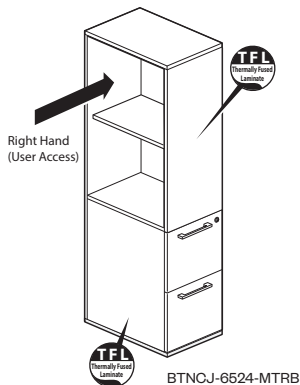

Freestanding Storage

Personal Storage Towers — 15"W

Bookcase Upper Storage – 65”H