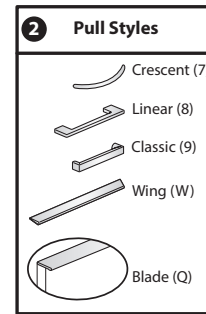

Height	Depth	Width	Pull	Number	①②③	Front — TFL		
						A	B	E
Case TFL Grade A								
28”(711mm)	16”(406mm)	24”(610mm)	7,8,9	BLAJ-1624-TTB	■ ■ ■ R	$1203.39	$ 1208.15	$ 1309.91
			W	BLAJ-1624-TTB	■ W ■ R	1234.87	1239.63	1341.39
			Q	BLAJ-1624-TTB	■ Q ■ R	1245.63	1250.39	1352.15
		30”(762mm)	7,8,9	BLAJ-1630-TTB	■ ■ ■ R	$1335.84	$ 1341.79	$1468.99
			W	BLAJ-1630-TTB	■ W ■ R	1367.32	1373.27	1500.47
			Q	BLAJ-1630-TTB	■ Q ■ R	1378.08	1384.03	1511.23
		36”(914mm)	7,8,9	BLAJ-1636-TTB	■ ■ ■ R	$1480.97	$ 1488.11	$1640.75
			W	BLAJ-1636-TTB	■ W ■ R	1512.45	1519.59	1672.23
			Q	BLAJ-1636-TTB	■ Q ■ R	1523.21	1530.35	1682.99
		42”(1067mm)	7,8,9	BLAJ-1642-TTB	■ ■ ■ R	$ 1675.42	$1683.75	$ 1861.83
			W	BLAJ-1642-TTB	■ W ■ R	1706.90	1715.23	1893.31
			Q	BLAJ-1642-TTB	■ Q ■ R	1717.66	1725.99	1904.07