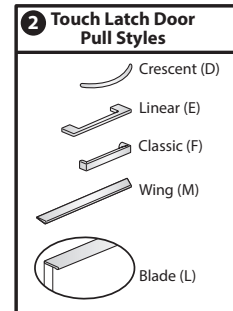

To Order, Specify:

1) Product number, including:
  1. 1 **Back Option:**
     - **R** Inset Back
     - **P** Proud Back
  2. 2 **Pull Option:** (see side bar)
  3. 3 **Lock Option:**
     - **N** No Lock
     - **Y** Lock (add **$86.92** list)
2) TFL color for case.
3) Case edge color.
4) TFL color for front.
5) Front edge color.
6) Pull color (Blade and Wing).
7) Trim color for lock plug (if applicable).