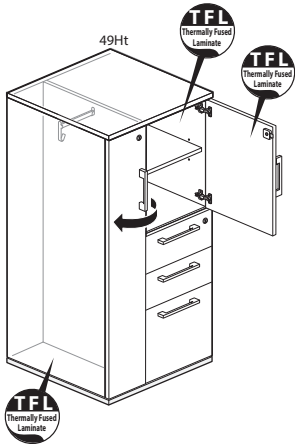

Freestanding Storage

Personal Storage Towers — 24"W

Hinged Door Upper Storage — 49"H

BTLAH-4924-TTNB