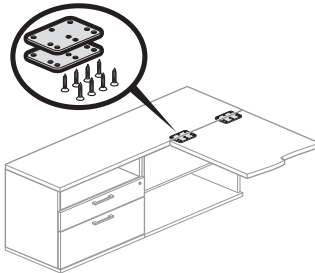

Convergent Brackets

ZBBC-0000-SN
Class CA – Discount Group VIII

Feature

- Includes two black painted steel bracket and eight screws.

Specification Tips

- Attaches perpendicular worksurface to front, underside of modular lower storage top or common top.
- For use with open or sliding door modular lower storage.
- Not for use with storage on legs.

To Order, Specify:

1) Product number.
  (No finish specification required.)

Number	Price
ZBBC-0000-SN	$27.34