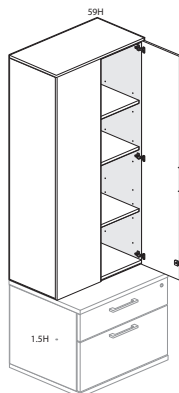

Stack-On Storage Cabinet - for 1.5H Lower Storage — Double Hinged Door