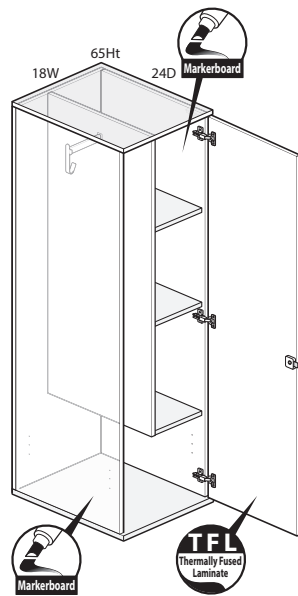

Specification Tips

- 12”(305mm)W storage must be ganged together or attached to Compose full panel.
- May not be attached to Compose Connections or Beam.
- Not for use with Stack-On Storage.
- Additional accessories are available and can be specified separately.
- **The following products are recommended to maintain the markerboard appearance:**
  - –Dry erase marker kit (includes holder, six markers and eraser), order part# 7062-8001.
  - –Markerboard cleaner and conditioner, order part# 7031-7001.
  - –Markerboard spray cleaner, order part# 7031-7002.

BW65-2418-MTR

To Order, Specify:

1) Product number, including:
  1. 1 **Door Handedness:**
     - L Left Hand
     - R Right Hand
  2. 2 **Back Option:**
     - R Inset Back
     - P Proud Back
  3. 3 **Pull Option:** (see side bar)
  4. 4 **Lock Option:**
     - N No Lock
     - Y Lock (add **$43.46** list)
2) TFL color for case.
3) Edge color for case.
4) TFL color for front (if applicable).
5) Edge color for front (if applicable).
6) Trim color for Wing pull (if applicable).
7) Trim color for lock plug (if applicable).