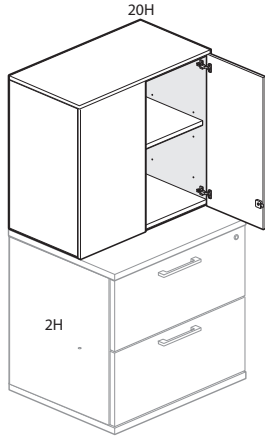

Upper Storage

Stack-On Storage Cabinet – for 2H Lower Storage

Double Hinged Door

BF20-TTN