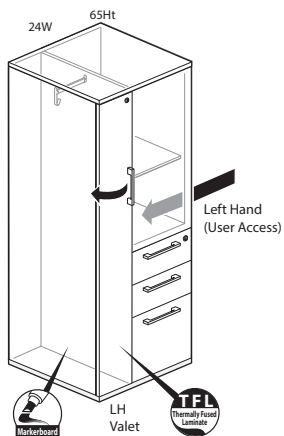

BTLDH-6524-MTLB