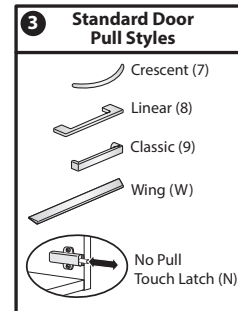

Freestanding Storage

Single Hinged Door Wardrobe

65”H

Features

- Includes wardrobe cabinet with thermally fused laminate (TFL) or markerboard case and TFL or markerboard door with concealed hinges, finished top and glides with 1”(25mm) leveling adjustment.
- Markerboard case can have either right, left, or both sides markerboard and remaining side and back will be TFL.
- Available with proud or inset back.
- Optional door pull options include Crescent, Linear, Classic, and Wing. Touch latch (no pull) option also available.
  - –Crescent, Linear and Classic pulls are brushed nickel finish.
  - –Wing pull available as specifiable trim color.
- 12”(305mm)W and 15”(381mm)W wardrobe units feature two coat hooks and one full width coat rod.
- 18”(457mm)W wardrobe units feature one coat hook, one 5.25”(133mm)W coat rod and three 10.5”(267mm)W fixed height shelves.
- Separately specified adjustable height bottom shelf available.
- Available locking or non-locking.
- Lock plug available in black or chrome.
- For lock options, refer to Lock Program section of the Accessories Price List.

Specification Tips

- 12”(305mm)W storage must be ganged together or attached to Compose full panel.
- May not be attached to Compose Connections or Beam.
- Not for use with Stack-On Storage.
- Additional accessories are available and can be specified separately.
- **The following products are recommended to maintain the markerboard appearance:**
  - –Dry erase marker kit (includes holder, six markers and eraser), order part# 7062-8001.
  - –Markerboard cleaner and conditioner, order part# 7031-7001.
  - –Markerboard spray cleaner, order part# 7031-7002.

To Order, Specify: