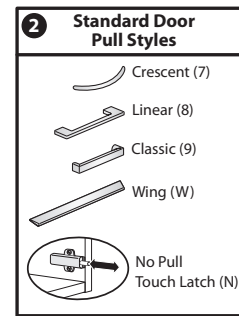

Height	Depth	Width	Pull	Number	①②③	Front — TFL		
						A	B	E
Case TFL Grade A								
22"(559mm)	16"(406mm)	24"(610mm)	N	BS22-1624-TTN	N R	$1075.60	$1079.95	$1172.80
			7,8,9	BS22-1624-TTN	R	1102.92	1107.27	1200.12
			W	BS22-1624-TTN	W R	1133.00	1137.35	1230.20
		30"(762mm)	N	BS22-1630-TTN	N R	$1202.67	$1208.18	$1325.79
			7,8,9	BS22-1630-TTN	R	1229.99	1235.50	1353.11
			W	BS22-1630-TTN	W R	1260.07	1265.58	1383.19
36"(914mm)	16"(406mm)	24"(610mm)	N	BS22-1636-TTN	N R	$1292.85	$1299.23	$1435.41
			7,8,9	BS22-1636-TTN	R	1320.17	1326.55	1462.73
			W	BS22-1636-TTN	W R	1350.25	1356.63	1492.81
		24"(610mm)	N	BS22-2424-TTN	N R	$1219.05	$1223.40	$1316.25
			7,8,9	BS22-2424-TTN	R	1246.37	1250.72	1343.57
			W	BS22-2424-TTN	W R	1276.45	1280.80	1373.65
30"(762mm)	24"(610mm)	N	BS22-2430-TTN	N R	$1366.61	$1372.12	$1489.73	
		7,8,9	BS22-2430-TTN	R	1393.93	1399.44	1517.05	
		W	BS22-2430-TTN	W R	1424.01	1429.52	1547.13	
		36"(914mm)	N	BS22-2436-TTN	N R	$1497.77	$1504.15	$1640.33
			7,8,9	BS22-2436-TTN	R	1525.09	1531.47	1667.65
			W	BS22-2436-TTN	W R	1555.17	1561.55	1697.73