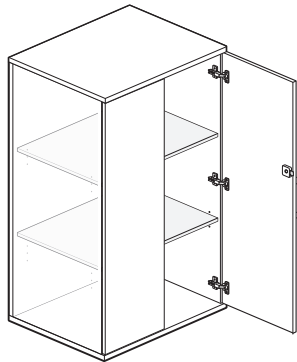

Freestanding Storage

Storage Cabinet

Double Hinged Door — 24"W, 30"W, 36"W

BS49-2430

BS57-2430

Class BH - Discount Group XXIV

Features

- Includes thermally fused laminate (TFL) storage cabinet with one fixed and one to three height adjustable shelves, glides, concealed hinges and finished top.
- Shelves are TFL and match case.
- 49"(1245mm)H cabinet has one fixed and one height adjustable shelf.
- 57"(1448mm)H and 65"(1651mm)H cabinets have one fixed and two height adjustable shelves.
- 73"(1854mm)H and 81"(2057mm)H cabinets have one fixed and three height adjustable shelves.
- Available with proud or inset back.
- Glides provide 1"(25mm) leveling adjustment.
- Standard with two thermally fused laminate (TFL) doors.
- Door pull options include Crescent, Linear, Classic, and Wing. Touch latch (no pull) option also available
 - Crescent, Linear and Classic pulls are brushed nickel finish and will have a pull on each door.
 - Wing pull available as specifiable trim color. When Wing pull is specified pull will be on the right hand door only.
- Available locking or non-locking. Single lock secures both doors.
- Lock plug available in black or chrome.
- For lock options, refer to Lock Program section of the Accessories Price List.