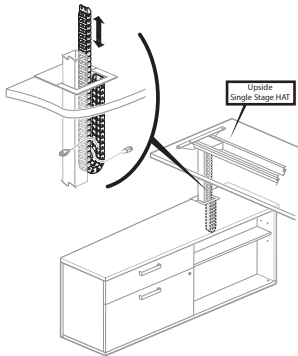

Accessories

Cable Chain

Features

- Includes 36"(914mm) active length cable-chain and mounting hardware.
- For use with Planes and Upside Height Adjustable Tables only.
- Standard in Black only.
- Mounts to cable trough and underside of worksurface to contain power cords/data cables that are routed from the cable tray to the worksurface.

Specification Tips

- For use with Planes Single Stage Height Adjustable Tables only in integrated product applications with Be_Hold 1.5H Modular Lower Storage for HAT.
- Holds up to two power cords and one data cable.

To Order, Specify:

1) Product number.
  (No finish specification required.)

Height	Width	Actual Length	Installed Length	Number	Price
0.75"(19mm)	1.5"(38mm)	40"(1016mm)	36"(914mm)	EUAW-4002-H	$427.55

EUAW-4002-H
Class BH – Discount Group XXIV