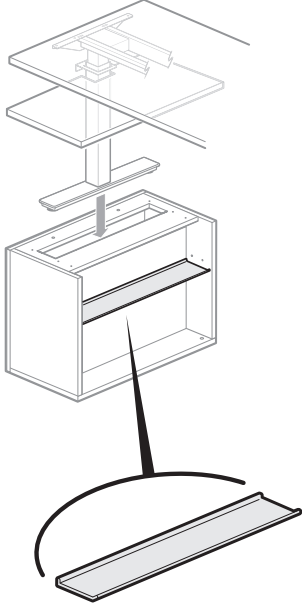

Accessories

Open HAT Lower Storage Shelf

BASB-S
Class BH – Discount Group XXIV

Feature

- Includes one steel shelf and mounting pins.

Specification Tips

- Width shown is bookcase width. Refer to specification guide for actual shelf widths.
- Only for use with HAT Lower Storage cabinet.
- Shelf installs into designated mounting locations with included pins. See product details.
- Weight limit 20 lbs. per shelf.

To Order, Specify:

1) Product number.
2) Trim color.

Depth	Width	Number	Trim	
			A	B
6"(152mm)	30"(762mm)	BASB-0630-S	$102.52	$109.36
	36"(914mm)	BASB-0636-S	109.36	116.20