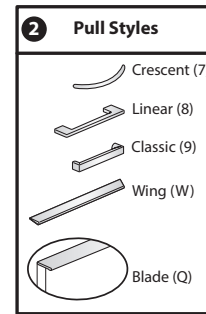

Height	Depth	Width	Pull	Number	①②③	Front — TFL		
						A	B	E
Case TFL Grade A								
28”(711mm)	16”(406mm)	24”(610mm)	7,8,9	BLAC-1624-TTB	■ ■ R	$ 1175.24	$ 1179.52	$ 1272.92
			W	BLAC-1624-TTB	W R	1206.72	1211.00	1304.40
			Q	BLAC-1624-TTB	Q R	1217.48	1221.76	1315.16
		30”(762mm)	7,8,9	BLAC-1630-TTB	■ ■ R	$ 1311.22	$ 1316.57	$ 1433.32
			W	BLAC-1630-TTB	W R	1342.70	1348.05	1464.80
			Q	BLAC-1630-TTB	Q R	1353.46	1358.81	1475.56
		36”(914mm)	7,8,9	BLAC-1636-TTB	■ ■ R	$1459.88	$1466.30	$1606.40
			W	BLAC-1636-TTB	W R	1491.36	1497.78	1637.88
			Q	BLAC-1636-TTB	Q R	1502.12	1508.54	1648.64
		42”(1067mm)	7,8,9	BLAC-1642-TTB	■ ■ R	$1657.86	$1665.35	$1828.80
			W	BLAC-1642-TTB	W R	1689.34	1696.83	1860.28
			Q	BLAC-1642-TTB	Q R	1700.10	1707.59	1871.04