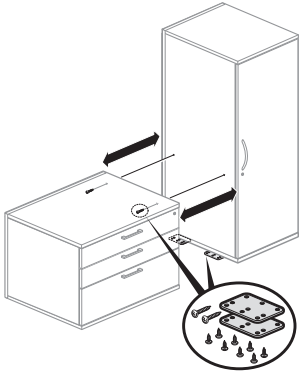

To Order, Specify:

- 1) Product number.
(No finish specification required.)

Product Application	Number	Price
Adaptable WS	ZUBW-0000-PN	\$38.18

Accessories

Storage-to-Storage Ganging Bracket

6248-7003
Class BH – Discount Group XXIV