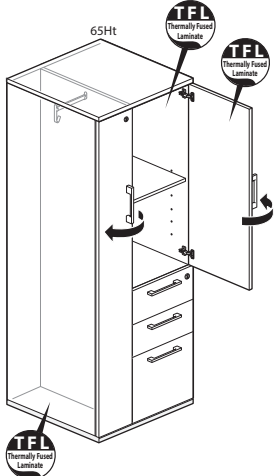

Freestanding Storage

Personal Storage Towers — 24"W

Hinged Door Upper Storage – 65”H

BTLAH-6524-TTNB