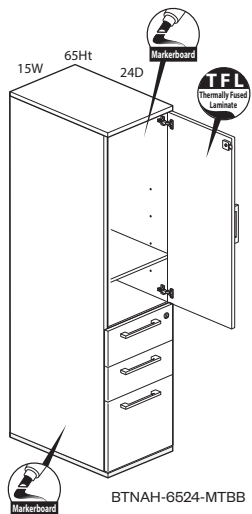

BTNAH-6524-MTBB
Class BH - Discount Group XXIV

Features

- Includes thermally fused laminate (TFL) or markerboard case with box/box/file or file/file lower storage pedestal and TFL or markerboard hinged door upper storage, concealed hinges, finished top and glides.
- Glides provide 1"(25mm) adjustment range.
- Optional door pull options include Crescent, Linear, Classic, Blade, and Wing. Touch latch (no pull) option also available. Blade pull available with touch latch door only.
  - -Crescent, Linear and Classic pulls are brushed nickel finish.
  - -Blade and Wing pull available as specifiable trim color.
- Standard door or touch latch door choice is determined by the pull style code (see side bar).
- When touch latch code is specified the hinged door will be touch latch and pedestal drawers will have specified pulls.
- Available with proud or inset back.
- Height adjustable shelf inserts into designated mounting locations. See Product Details.
- Drawers are black miterfold.
- Drawers have full extension steel ball-bearing slides.
- Available locking or non-locking.
- Single lock secures all pedestal drawers. Upper storage unit locks separately.
- Lock plug available in black or chrome.
- For lock options, refer to Lock Program section of the Accessories Price List.

Specification Tips

- For use as freestanding storage; does not require counterweight or ganging kit.
- Proud back option is recommended when the back of the storage is exposed or visible; proud back will not increase storage depth.
- Inset back option is recommended for an application where the storage back is not visible.
- Not for use with:
  - -Stack-On Storage
  - -Personal Drawer
  - -Accessory Shelf
  - -Legs
- Box drawer for use with separately specified Belong accessories, if applicable:
  - -Drawer Tray
  - -Drawer Liner
  - -Drawer Dividers
  - -Organizational Rings
- 18"(457mm)D File drawer accommodates side-to-side and front-to-back letter filing.
- 24"(610mm)D and 30"(762mm)D File drawers allow front-to-back letter filing as well as side-to-side legal filing and side-to-side letter filing with included hanging bar.
- **The following products are recommended to maintain the markerboard appearance:**
  - -Dry erase marker kit (includes holder, six markers and eraser), order part# 7062-8001.
  - -Markerboard cleaner and conditioner, order part# 7031-7001.
  - -Markerboard spray cleaner, order part# 7031-7002.

To Order, Specify:

1) Product number, including:
  - **1 Hinged Door Handedness:**
    - **B** Left Hand
    - **A** Right Hand
  - **2 Back Option:**
    - **R** Inset Back
    - **P** Proud Back
  - **3 Pull Option:** (see side bar)
  - **4 Lock Option:**
    - **N** No Lock
    - **Y** Lock (add **$86.92** list)
2) TFL color for case.
3) Case edge color.
4) TFL color for drawers and door (if applicable).
5) Front edge color.
6) Pull color (Blade and Wing).
7) Trim color for lock plug (if applicable).