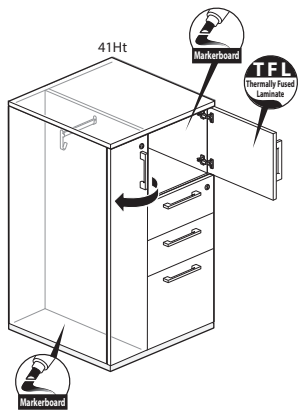

BTLAH-4124-MT

Class BH – Discount Group XXIV

Features

- Includes thermally fused laminate (TFL) or markerboard case with box/box/file or file/file lower storage pedestal, TFL hinged door upper storage and left or right hand TFL or markerboard valet, concealed hinges, finished top and glides.
- Valet has one full-width coat rod and one coat hook.
- Available with proud or inset back.
- Drawers are black miterfold.
- Drawers have full extension steel ball-bearing slides.
- Optional door pull options include Crescent, Linear, Classic, Blade and Wing. Touch latch (no pull) option also available.
  - –Blade pull available only with Touch latch option.
  - –Crescent, Linear and Classic pulls are brushed nickel finish.
  - –Blade and Wing pull available as specifiable trim color.
- Standard door or touch latch door choice is determined by the pull style code. (see side bar)
- When touch latch code is specified the hinged door and valet will be touch latch and pedestal drawers will have specified pulls.
- Available locking or non-locking.
- Single lock secures all pedestal drawers. Separate lock secures storage unit and valet.
- Locks in tower are randomly keyed.
- Lock plug available in black or chrome.
- For lock options, refer to Lock Program section of the Accessories Price List.
- Glides provide 1"(25mm) adjustment range.

Specification Tips

- For use as freestanding storage; does not require counterweight or ganging kit.
- Proud back option is recommended when the back of the storage is exposed or visible; proud back will not increase storage depth.
- Inset back option is recommended for an application where the storage back is not visible.
- 3H Attached Modular Lower Storage will not horizontally align with 41"(1041mm)H Freestanding Storage.
- Not for use with:
  - –Stack On-Storage
  - –Personal Drawer
  - –Accessory Shelf
  - –Legs
- Box drawer for use with separately specified Belong accessories, if applicable:
  - –Drawer Tray
  - –Drawer Liner
  - –Drawer Dividers
  - –Organizational Rings
- 18"(457mm)D File drawer accommodates side-to-side and front-to-back letter filing.
- 24"(610mm)D File drawer allows front-to-back letter filing as well as side-to-side legal filing and side-to-side letter filing with included hanging bar.
- **The following products are recommended to maintain the markerboard appearance:**
  - –Dry erase marker kit (includes holder, six markers and eraser), order part# 7062-8001.
  - –Markerboard cleaner and conditioner, order part# 7031-7001.
  - –Markerboard spray cleaner, order part# 7031-7002.

To Order, Specify:

1) Product number, including:
  1. **1 Back Option:**
     - **R** Inset Back
     - **P** Proud Back
  2. **2 Pull Option:** (see side bar)
  3. **3 Lock Option:**
     - **N** No Lock
     - **Y** Lock (add **$86.92** list)
2) TFL color for case.
3) Case edge color.
4) TFL color for front.
5) Front edge color.
6) Pull color (Blade and Wing).
7) Trim color for lock plug (if applicable).