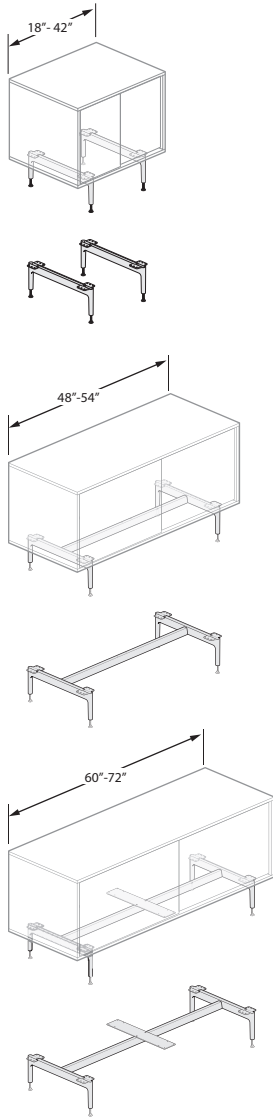

Modular Lower Storage Accessories

Legs

Single Unit

BAZS-SINN
Class BH – Discount Group XXIV

Features

- Includes one steel leg kit.
  - –18"(457mm)-42"(1067mm)W kits include two leg assemblies.
  - –48"(1219mm)-54"(1372mm)W kits include two leg assemblies and stretcher bar.
  - –60"(1524mm)-72"(1829mm)W kits include two leg assemblies, stretcher bar and tie plate.
- Glides have 2"(51mm) leveling adjustment.
- Legs will be inset 3"(76mm) from each side and 1.5"(38mm) from front and back.
- Modular lower storage and attached storage credenza is pre-drilled to accept legs.

Specification Tips

- For use with 1.5H or 2H Attached Modular Lower Storage unit or Attached Credenza, only.
- Specify the single leg kit to match the width of a single attached lower modular storage unit or a single attached credenza.
- A single attached lower storage unit or a single attached credenza is pre-drilled to accept field installed legs.
- Not for use with:
  - –An attached modular storage credenza.
  - –1.5H storage with an attached convergent worksurface.
  - –1.5H attached modular lower storage unit/credenza for HAT.
  - –Lower storage which has stack-on storage or stanchion mounted storage.
  - –Storage having a 42"(1067mm)W lateral file drawer in an attached modular lower storage unit or in an attached credenza.
  - –Cushion top.
- 1.5H lower storage with legs becomes the same nominal height as 2H lower storage without legs.
- The nominal height of 2H storage with 1.18"(30mm) thick storage top and legs is 35.68"(906mm).
- The nominal height of 2H storage with 0.75"(19mm) thick storage top and legs is 35.25"(895mm).
- Field reconfiguration of lower credenza with legs is not recommended.

To Order, Specify:

1) Product number.
2) Trim color.

Height	Depth	Width	Number	Trim	
				A	B
6"(152mm)	16"(406mm)	18"(457mm)	BAZS-1618-SINN	$ 341.76	$350.00
		24"(610mm)	BAZS-1624-SINN	341.76	350.00
		30"(762mm)	BAZS-1630-SINN	341.76	350.70
		36"(914mm)	BAZS-1636-SINN	341.76	350.70
		42"(1067mm)	BAZS-1642-SINN	341.76	351.40
		48"(1219mm)	BAZS-1648-SINN	396.44	406.08
		54"(1372mm)	BAZS-1654-SINN	410.12	420.46
		60"(1524mm)	BAZS-1660-SINN	410.12	420.46
		66"(1676mm)	BAZS-1666-SINN	423.80	434.84
		72"(1829mm)	BAZS-1672-SINN	423.80	434.84
	24"(610mm)	18"(457mm)	BAZS-2418-SINN	$363.64	$ 371.88
		24"(610mm)	BAZS-2424-SINN	363.64	371.88
		30"(762mm)	BAZS-2430-SINN	363.64	372.58
		36"(914mm)	BAZS-2436-SINN	363.64	372.58
		42"(1067mm)	BAZS-2442-SINN	363.64	373.28
		48"(1219mm)	BAZS-2448-SINN	418.32	427.96
		54"(1372mm)	BAZS-2454-SINN	432.00	442.34
		60"(1524mm)	BAZS-2460-SINN	432.00	442.34
		66"(1676mm)	BAZS-2466-SINN	445.68	456.72
		72"(1829mm)	BAZS-2472-SINN	445.68	456.72