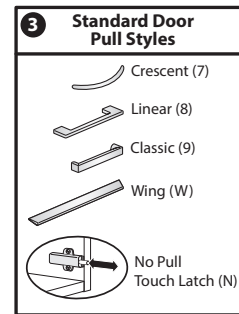

3 Pull Option: (see side bar)

4 Lock Option:

N No Lock

Y Lock (add **$43.46** list)

2) TFL color for case/shelves.

3) Edge color for case/shelves.

4) TFL color for front.

5) Edge color for front.

6) Trim color for Wing pull (if applicable).

7) Lock plug color (if applicable).