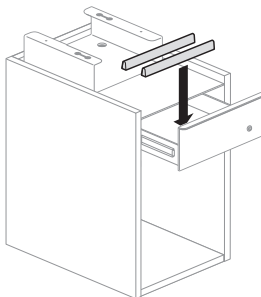

Magnetic Divider

AAOD-0111-A
Class BH – Discount Group XXIV

Feature

- Includes one magnetic aluminum divider.

Specification Tip

- Designed for use with Be_Hold Slim Pedestal Personal steel drawers.

To Order, Specify:

1) Product number.
2) Trim color.

Height	Width	Number	Trim	
			A	B
1"(25mm)	11"(279mm)	AAOD-0111-S	$50.08	$56.13