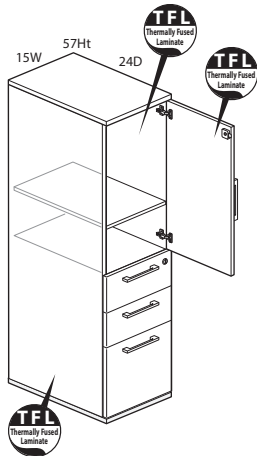

Freestanding Storage

Personal Storage Towers — 15"W

Hinged Door Upper Storage — 57"H

BTNAH-5724-TTNB