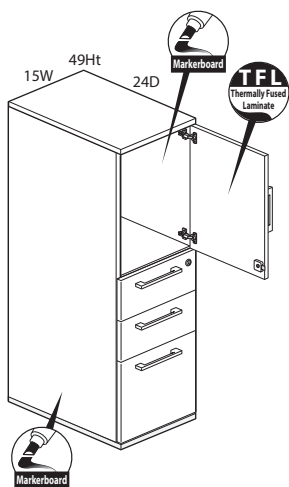

BTNAH-4924-MTBB

Class BH - Discount Group XXIV

Features

- Includes thermally fused laminate (TFL) or markerboard case with box/box/file or file/file lower storage pedestal and TFL or markerboard hinged door upper storage, concealed hinges, finished top and glides.
- Glides provide 1"(25mm) adjustment range.
- Optional door pull options include Crescent, Linear, Classic, Blade, and Wing. Touch latch (no pull) option also available. Blade pull available with touch latch door only.
  - -Crescent, Linear and Classic pulls are brushed nickel finish.
  - -Blade and Wing pull available as specifiable trim color.
- Standard door or touch latch door choice is determined by the pull style code (see side bar).
- When touch latch code is specified the hinged door will be touch latch and pedestal drawers will have specified pulls.
- Available with proud or inset back.
- Drawers are black miterfold.
- Drawers have full extension steel ball-bearing slides.
- Available locking or non-locking.
- Single lock secures all pedestal drawers. Upper storage unit locks separately.
- Lock plug available in black or chrome.
- For lock options, refer to Lock Program section of the Accessories Price List.

Specification Tips

- For use as freestanding storage; does not require counterweight or ganging kit.
- Proud back option is recommended when the back of the storage is exposed or visible; proud back will not increase storage depth.
- Inset back option is recommended for an application where the storage back is not visible.
- Not for use with:
  - -Stack-On Storage
  - -Personal Drawer
  - -Accessory Shelf
  - -Legs
- Box drawer for use with separately specified Belong accessories, if applicable:
  - -Drawer Tray
  - -Drawer Liner
  - -Drawer Dividers
  - -Organizational Rings
- 18"(457mm)D File drawer accommodates side-to-side and front-to-back letter filing.
- 24"(610mm)D and 30"(762mm)D File drawers allow front-to-back letter filing as well as side-to-side legal filing and side-to-side letter filing with included hanging bar.
- **The following products are recommended to maintain the markerboard appearance:**
  - -Dry erase marker kit (includes holder, six markers and eraser), order part# 7062-8001.
  - -Markerboard cleaner and conditioner, order part# 7031-7001.
  - -Markerboard spray cleaner, order part# 7031-7002.

To Order, Specify:

1) Product number, including:

1 Hinged Door Handedness:

- **B** Left Hand
- **A** Right Hand

2 Back Option:

- **R** Inset Back
- **P** Proud Back

3 Pull Option: (see side bar)

4 Lock Option:

- **N** No Lock
- **Y** Lock (add **$86.92** list)

2) TFL color for case.

3) Case edge color.

4) TFL color for drawers and door (if applicable).

5) Front edge color.

6) Pull color (Blade and Wing).

7) Trim color for lock plug (if applicable).