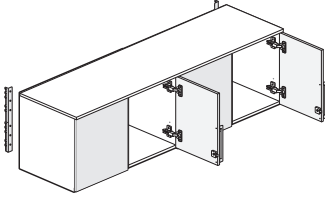

Upper Storage Overhead Storage Unit

Hinged Door – Single Sided

BOHP-TTN
Class BH – Discount Group XXIV

Features

- Includes thermally fused laminate (TFL) case with TFL or markerboard front and back and mounting brackets.
- Available for Panel mounted application only.
- Optional door pull options include Crescent, Linear, Classic, and Wing. Touch latch (no pull) option also available. Pull will be on right hand door(s) only.
 - Crescent, Linear and Classic pulls are brushed nickel finish.
 - Wing pull available as specifiable trim color.
- 24”(610mm)W - 36”(914mm)W units have two doors with one lock. Interior is one full width open space.
- 42”(1067mm)W - 72”(1829mm)W units have four doors and two locks. Interior has two half width openings separated by a TFL divider. (TFL matches case)
- Available locking or non-locking.
- Lock plug available in black or chrome.
- For lock options, refer to Lock Program section of the Accessories Price List.