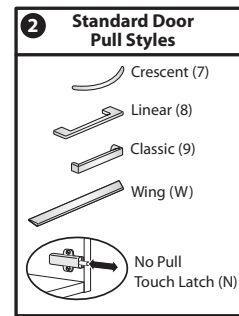

3 Lock Option:

- **N** No Lock
- **Y** Lock (add **$43.46** list)

2) TFL color for case.

3) Edge color for case.

4) TFL color for front.

5) Edge color for front.

6) Trim color for Wing pull (if applicable).

7) Trim color for lock plug (if applicable).