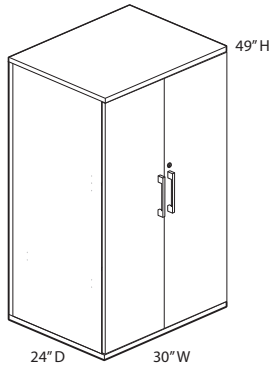

Freestanding Storage

Storage Cabinet

Double Hinged Door — 24"W, 30"W, 36"W

BS49-2430

BS57-2430

Class BH - Discount Group XXIV

Features

- Includes thermally fused laminate (TFL) storage cabinet with one fixed and one to three height adjustable shelves, glides, concealed hinges and finished top.
- Shelves are TFL and match case.
- 49"(1245mm)H cabinet has one fixed and one height adjustable shelf.
- 57"(1448mm)H and 65"(1651mm)H cabinets have one fixed and two height adjustable shelves.
- 73"(1854mm)H and 81"(2057mm)H cabinets have one fixed and three height adjustable shelves.
- Available with proud or inset back.
- Glides provide 1"(25mm) leveling adjustment.
- Standard with two thermally fused laminate (TFL) doors.
- Door pull options include Crescent, Linear, Classic, and Wing. Touch latch (no pull) option also available
 - Crescent, Linear and Classic pulls are brushed nickel finish and will have a pull on each door.
 - Wing pull available as specifiable trim color. When Wing pull is specified pull will be on the right hand door only.
- Available locking or non-locking. Single lock secures both doors.
- Lock plug available in black or chrome.
- For lock options, refer to Lock Program section of the Accessories Price List.