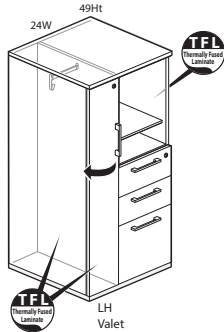

Freestanding Storage

Personal Storage Towers — 24"W

Bookcase Upper Storage – 49"H

BTLEH-4924-TTNB