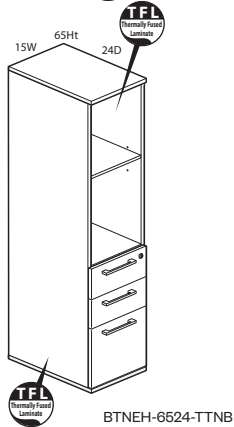

Freestanding Storage

Personal Storage Towers — 15"W

Bookcase Upper Storage – 65”H