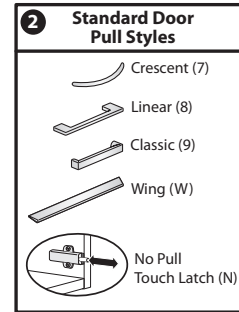

Upper Storage

Stack-On Storage Cabinet – for 2H Lower Storage

Double Hinged Door

Class BH – Discount Group XXIV

Features

- Includes thermally fused laminate (TFL) storage cabinet with shelf/shelves and double hinged doors with concealed hinges.
- Available with proud or inset back.
- Optional door pull options include Crescent, Linear, Classic, and Wing. Touch latch (no pull) option also available. Wing pull will be on right hand door only.
  - –Crescent, Linear and Classic pulls are brushed nickel finish.
  - –Wing pull available as specifiable trim color.
- Shelf quantities:
  - –20”(508mm), 28”(711mm) and 36”(914mm)H include one adjustable shelf.
  - –44”(1118mm) and 52”(1321mm)H include two adjustable shelves.
- Shelves adjust in 1.25”(25mm) increments.
- Available locking or non-locking.
- Lock plug available in black or chrome.
- For lock options, refer to Lock Program section of the Accessories Price List.

Specification Tips