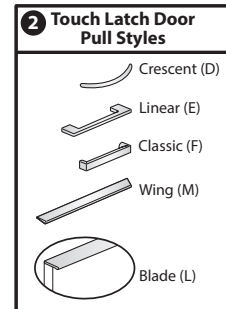

To Order, Specify:

1) Product number, including:
  1. **1 Back Option:**
     - **R** Inset Back
     - **P** Proud Back
  2. **2 Pull Option:** (see side bar)
  3. **3 Lock Option:**
     - **N** No Lock
     - **Y** Lock (add **$86.92** list)
2) TFL color for case.
3) Case edge color.
4) TFL color for front.
5) Front edge color.
6) Pull color (Blade and Wing).
7) Trim color for lock plug (if applicable).