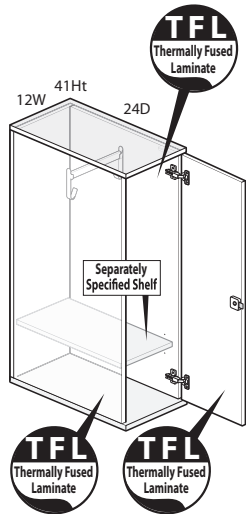

Freestanding Storage

Single Hinged Door Wardrobe

41"H

BW41-2412-TTN