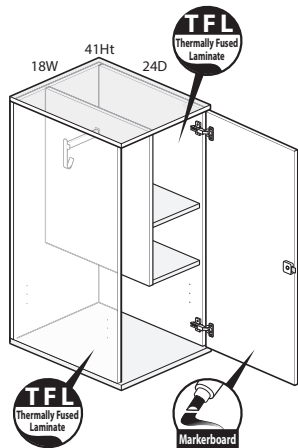

BW41-2418-TMH