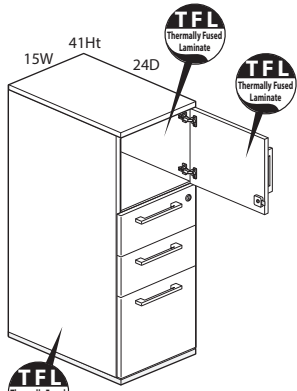

Freestanding Storage

Personal Storage Towers — 15"W

Hinged Door Upper Storage — 41"H

BTNAH-4124-TTNB