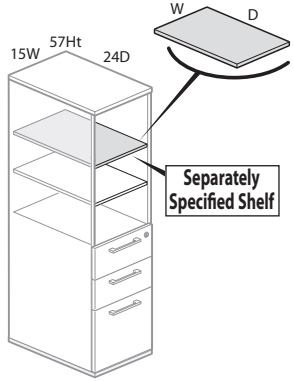

Accessories

Personal Storage Tower Shelf

BASE-T
Class BH – Discount Group XXIV

Feature

- Includes one thermally fused laminate (TFL) shelf and mounting hardware.

Specification Tips

- For use in 57”(1448mm)H or 65”(1651mm)H Personal Storage Tower bookcase or hinged door storage.
- Shelf inserts into designated mounting locations. See product details.
- Measurements shown are personal storage tower dimensions. Refer to product details for actual shelf measurements.

To Order, Specify:

1) Product number.
2) TFL color.
3) Edge color.

Depth	Width	Weight Capacity	Number	TFL		
				A	B	E
18”(457mm)	15”(381mm)	35 lbs	BASE-1815-T	$ 99.77	$107.47	$272.02
24”(610mm)	15”(381mm)	50 lbs	BASE-2415-T	106.58	114.28	278.83
30”(762mm)	15”(381mm)	65 lbs	BASE-3015-T	112.06	119.76	284.31