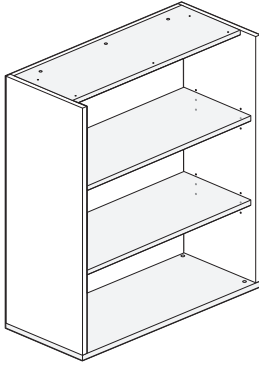

Modular Lower Storage

3H Storage Cabinet – Attached

Open

BB42N
Class BH – Discount Group XXIV

Features

- Includes one thermally fused laminate (TFL) case, two adjustable TFL shelves, glides and unfinished top.
- TFL shelves matches case.
- Top is pre-drilled to accept a separately specified Modular Storage Top or Common Top.
- Available with proud or inset back.
- Glides provide 1”(25mm) leveling adjustment range.

Specification Tips

- 3H Attached Modular Lower Storage units are for use in the following application:
  - -As a single storage unit; requires a separately specified 0.75”(19mm) or 1.18”(30mm) thick Modular Storage Top. To design a standing height credenza; requires a separately specified top.
- Proud back option is recommended when the back of the storage is exposed or visible; proud back will not increase storage depth.
- Inset back option is recommended for an application where the storage back is not visible.
- Height adjustable shelves insert into designated mounting locations. See Product Details.
- 3H attached modular storage unit aligns with other Be_Hold 3H attached units however, will not horizontally align with 41”(1041mm)H Freestanding Storage.
- 3H storage is not for use with legs.
- Not for use with separately specified accessory shelf.
- For use with separately specified Personal Drawer. Installation would be under modular storage top; separately specified.
- Refer to the Specification Guide for product application information.

To Order, Specify:

1) Product number, including:

1 Back Option:

- **R** Inset Back
- **P** Proud Back

2) TFL color.

3) Edge color.

Height	Depth	Width	Number ①	TFL		
				A	B	E
42”(1067mm)	16”(406mm)	18”(457mm)	BB42N-1618-TT ■ NN	$ 727.04	$ 750.57	$1256.04
		24”(610mm)	BB42N-1624-TT ■ NN	791.81	819.92	1422.83
		30”(762mm)	BB42N-1630-TT ■ NN	856.58	889.27	1589.62
		36”(914mm)	BB42N-1636-TT ■ NN	909.21	945.63	1725.15
24”(610mm)	18”(457mm)	18”(457mm)	BB42N-2418-TT ■ NN	$ 848.41	$ 880.38	$1568.55
		24”(610mm)	BB42N-2424-TT ■ NN	925.32	962.72	1766.60
		30”(762mm)	BB42N-2430-TT ■ NN	1002.23	1045.06	1964.65
		36”(914mm)	BB42N-2436-TT ■ NN	1079.14	1127.40	2162.70