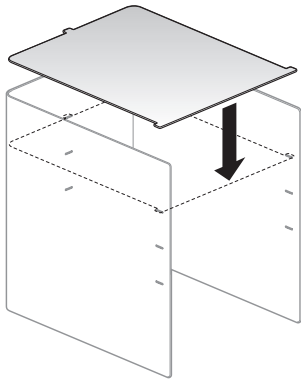

Belong Slim C Cubby Divider Shelf

KUCH-1210-S
Class YA – Discount Group XIII

Feature

- Includes one painted steel Slim C Cubby divider shelf.

Specification Tips

- Provides compartmental storage in Belong Slim C Cubby.
- Maximum quantity of dividers per cubby height:
  - 7"(178mm)H cubby will accept 1 cubby dividers
  - 13"(330mm)H cubby will accept up to 3 cubby dividers
  - 15"(381mm)H cubby will accept up to 3 cubby dividers
- Weight limit is 5 lbs. per shelf.

To Order, Specify:

1) Product number.
2) Trim color.

Height	Width	Number	Trim	
			A	B
12"(305mm)	10"(254mm)	KUCH-1210-S	$63.95	$80.66