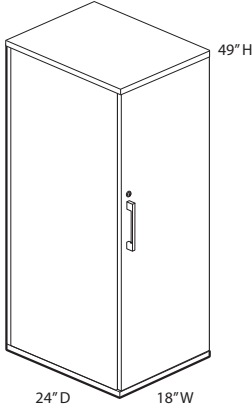

Freestanding Storage

Storage Cabinet

Single Hinged Door — 18"W