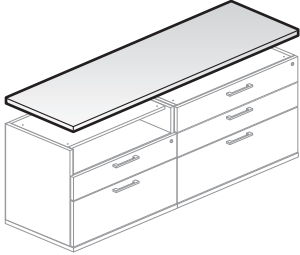

Modular Lower Storage Tops

Common Top

BMAL-YYYYS
BMBL-JYJYS
Class BH – Discount Group XXIV

Features

- Includes one high-pressure laminate top (HPL) and attachment hardware.
- Top available in 0.75”(19mm) or 1.18”(30mm) thickness.
  - -0.75”(19mm) top has 1mm edges on all sides.
  - -1.18”(30mm) top has 3mm edge on front and back and 1mm edge on the sides.
- Modular lower storage units are pre-drilled to accept Common Top.

Specification Tips

- Attaches two or more same height modular lower storage units and/or a preconfigured credenza in a spanning top application.
- 16”(406mm) and 24”(610mm)D common tops are for use in a single sided storage application; 32”(813mm) and 48”(1219mm)D common tops are for use in double sided or back-to-back storage application.
- Available in two top thicknesses to accommodate specific planning models:
  - -In a Compose system application the 0.75”(19mm) thick top is for use with 1.5H lower storage and the 1.18”(30mm) thick top is for use with 2H lower storage.
  - -In a Be_Hold casegood application with Stack-On units or other upper storage components the 0.75”(19mm) thick top is for use with 1.5H lower storage and the 1.18”(30mm) thick top is for use with 2H lower storage.
  - -In a stand alone Be_Hold casegood application the 0.75”(19mm) or 1.18”(30mm) thick top may be used with 1.5H or 2H lower storage.
- A counterweight for the lower storage unit may be required, refer to the appropriate price list page spec tips and/or the specification guide for product application information.
- If spanning an open kneespace a worksurface reinforcement bar may be required, refer to the appropriate price list page spec tips and/or the specification guide for application information.

To Order, Specify:

1) Product number.
2) HPL color.
3) Edge color.