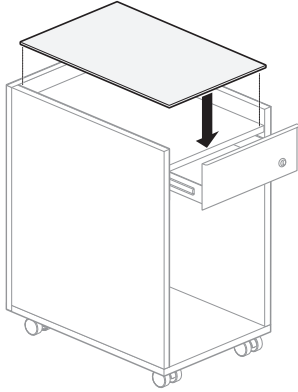

Accessories

Pedestal Top Liner

BAOI-S
BAOJ-S
Class BH – Discount Group XXIV

Feature

- Includes one painted steel pedestal top liner.

Specification Tips

- Only for use with Be_Hold mobile slim pedestal.
- Not for use with Modular Lower Storage Attached Pedestals or Suspended Pedestals.
- Liner lays-in inset pedestal top; adheres with double-sided tape.

To Order, Specify:

1) Product number.
2) Trim color.

Depth	Width	Number	Trim	
			A	B
Personal Drawer/Open Mobile Pedestal				
18"(457mm)	12"(305mm)	BAOI-1812-S	$48.94	$ 55.78
24"(610mm)	12"(305mm)	BAOI-2412-S	63.04	69.88
Hinge Door Mobile Pedestal				
18"(457mm)	12"(305mm)	BAOJ-1812-S	$48.94	$ 55.78
24"(610mm)	12"(305mm)	BAOJ-2412-S	63.04	69.88