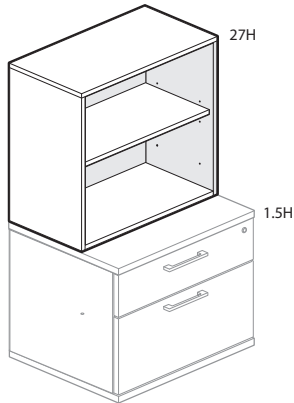

Upper Storage

Stack-On Bookcase – for 1.5H Lower Storage

Open

BN27-TNN