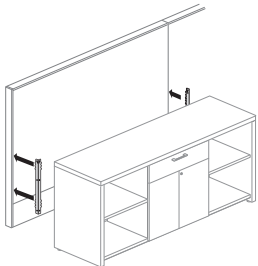

2H lower storage Parallel Application shown