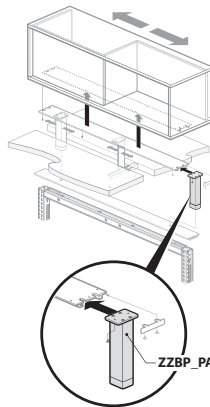

For use with Compose 26"(660mm)H Panel, Connections and Beam — Off-Modular Rail Mounting Stanchion - For Standard Aluminum Top Trim