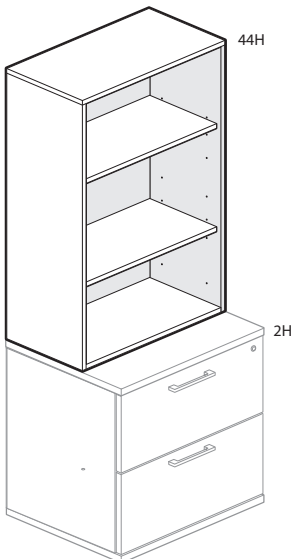

BN44-TNN

Class BH – Discount Group XXIV

Features

- Includes thermally fused laminate (TFL) case, shelf and proud or inset back.
- Shelf quantities:
  - –20”(508mm), 28”(711mm) and 36”(914mm)H include one adjustable shelf.
  - –44”(1118mm) and 52”(1321mm)H include two adjustable shelves.
- Shelves adjust in 1.25”(25mm) increments.

Specification Tips

- Designed for use on 2H Lower Storage with 1.18”(30mm) thick Common Top.
- Depth of Stack-On Bookcase does not need to match depth of lower storage.
- TFL Accessory Shelf may be used on 28”(711mm)H-52”(1321mm)H units.
- Stack-On storage is for use above 1.5H and 2H lower storage only, and is not anchored to the building wall.
- Stack-On storage may not be used above lower storage with legs.
- Stack-On storage units are height specific for use with either 1.5H or 2H lower storage platforms; specify accordingly.
- Stack-On storage must be attached to a modular storage top or a common top and does not require field drilling; may not be installed on an unfinished lower storage top.
- An attached modular lower storage unit width must be greater than or same width as Stack-On storage.
- A Stack-On storage unit may not span two or more attached modular lower storage units.
- A 36”(914mm)-78”(1981mm)W attached credenza may have no more than one stack-on storage unit.

To Order, Specify:

1) Product number, including:

1 Back Option:

- **R** Inset Back
- **P** Proud Back

2) TFL color.

3) Edge color.