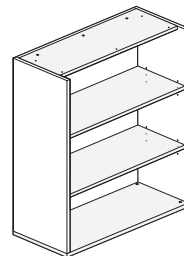

3H Storage Cabinet - Attached — Open