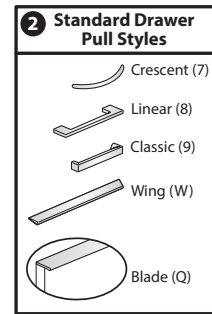

Modular Lower Storage

2H Credenza – Preconfigured – Attached

Drawers

Features

- Includes thermally fused laminate (TFL) case with lateral file, one adjustable TFL shelf, unfinished top, and glides.
- TFL shelf matches case.
- Glides provide 1"(25mm) leveling adjustment.
- Drawers have full extension steel ball-bearing slides with integrated anti-tip interlock feature.
- Drawer pull options include Crescent, Linear, Classic, Blade, and Wing.
  - –Crescent, Linear and Classic pulls are brushed nickel finish.
  - –Blade and Wing pulls are specifiable trim color.
- Height adjustable shelf inserts into designated mounting locations. See Product Details.
- Available locking or non-locking. Single lock secures all drawers.
- Lock plug available in black or chrome.
- For lock options, refer to Lock Program section of the Accessories Price List.

Specification Tips