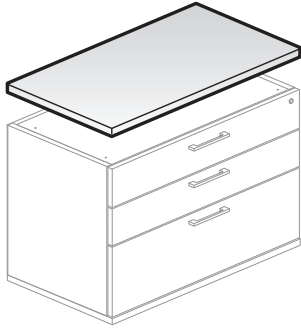

Modular Lower Storage Tops

Filing and Storage Top

BMAL-YYYYS
BMBL-JYJYS
Class BH – Discout Group XXIV

Features

- Includes one high-pressure laminate top (HPL) and attachment hardware.
- Top available in 0.75”(19mm) or 1.18”(30mm) thickness.
  - -0.75”(19mm) top has 1mm edges on all sides.
  - -1.18”(30mm) top had 3mm edge on front and back and 1mm edge on the sides.
- Lower storage casegoods are pre-drilled to accept storage top.

Specification Tips

- Attaches to the following Be_Hold Modular Lower Storage Units: Lateral File, Hinged Door Storage and Open Cabinet.
- Available in two top thicknesses to accommodate specific planning models:
  - -In a Compose system application the 0.75”(19mm) thick top is for use with 1.5H lower storage and the 1.18”(30mm) thick top is for use with 2H lower storage.
  - -In a Be_Hold casegood application with Stack-On units or other upper storage components the 0.75”(19mm) thick top is for use with 1.5H lower storage and the 1.18”(30mm) thick top is for use with 2H lower storage.
  - -In a stand alone Be_Hold casegood application the 0.75”(19mm) or 1.18”(30mm) thick top may be used with 1.5H or 2H lower storage.
- A counterweight for the lower storage unit may be required, refer to the appropriate price list page spec tips or the specification guide for product application information.

To Order, Specify:

1. Product number.
2. HPL color.
3. Edge color.

Depth	Width	Number	HPL		
			A	B	E
0.75”(19mm) Thick					
16”(406mm)	18”(457mm)	BMAL-1618-YYYYS	$ 60.04	$ 62.68	$ 78.44
	24”(610mm)	BMAL-1624-YYYYS	73.84	77.47	99.14
	30”(762mm)	BMAL-1630-YYYYS	87.64	92.26	119.84
	36”(914mm)	BMAL-1636-YYYYS	96.84	102.12	133.64
	42”(1067mm)	BMAL-1642-YYYYS	110.64	116.91	154.34
24”(610mm)	18”(457mm)	BMAL-2418-YYYYS	$ 78.44	$ 82.40	$106.04
	24”(610mm)	BMAL-2424-YYYYS	96.84	102.12	133.64
	30”(762mm)	BMAL-2430-YYYYS	115.24	121.84	161.24
	36”(914mm)	BMAL-2436-YYYYS	133.64	141.56	188.84
	42”(1067mm)	BMAL-2442-YYYYS	152.04	161.28	216.44
1.18”(30mm) Thick					
16”(406mm)	18”(457mm)	BMBL-1618-JYJYS	$ 70.60	$ 75.88	$ 107.40
	24”(610mm)	BMBL-1624-JYJYS	87.34	94.60	137.94
	30”(762mm)	BMBL-1630-JYJYS	104.08	113.32	168.48
	36”(914mm)	BMBL-1636-JYJYS	115.24	125.80	188.84
	42”(1067mm)	BMBL-1642-JYJYS	131.98	144.52	219.38
24”(610mm)	18”(457mm)	BMBL-2418-JYJYS	$ 92.92	$ 100.84	$ 148.12
	24”(610mm)	BMBL-2424-JYJYS	115.24	125.80	188.84
	30”(762mm)	BMBL-2430-JYJYS	137.56	150.76	229.56
	36”(914mm)	BMBL-2436-JYJYS	159.88	175.72	270.28
	42”(1067mm)	BMBL-2442-JYJYS	182.20	200.68	311.00