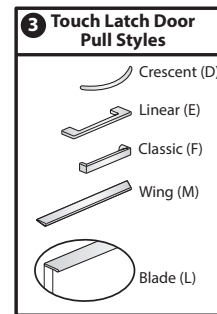

Freestanding Storage

Personal Storage Towers — 15"W

Hinged Door Upper Storage — 65"H

Features

- Includes thermally fused laminate (TFL) or markerboard case with box/box/file or file/file lower storage pedestal and TFL or markerboard hinged door upper storage, concealed hinges, finished top and glides.
- Glides provide 1"(25mm) adjustment range.
- Optional door pull options include Crescent, Linear, Classic, Blade, and Wing. Touch latch (no pull) option also available. Blade pull available with touch latch door only.
  - -Crescent, Linear and Classic pulls are brushed nickel finish.
  - -Blade and Wing pull available as specifiable trim color.
- Standard door or touch latch door choice is determined by the pull style code (see side bar).
- When touch latch code is specified the hinged door will be touch latch and pedestal drawers will have specified pulls.
- Available with proud or inset back.
- Height adjustable shelf inserts into designated mounting locations. See Product Details.
- Drawers are black miterfold.
- Drawers have full extension steel ball-bearing slides.
- Available locking or non-locking.
- Single lock secures all pedestal drawers. Upper storage unit locks separately.
- Lock plug available in black or chrome.
- For lock options, refer to Lock Program section of the Accessories Price List.

Specification Tips