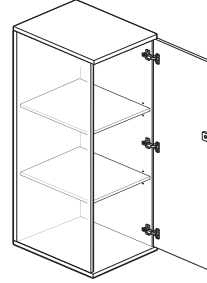

Storage Cabinet —
Single Hinged Door — 18"W