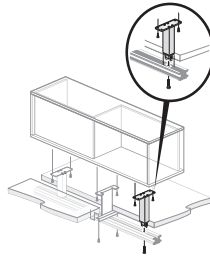

For use with Compose 26"(660mm)H Panel, Connections and Beam — Stanchion for Work Rail Top Trim