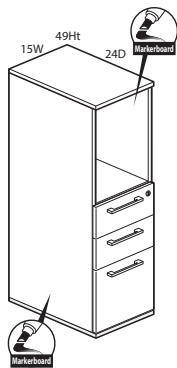

BTNEH-4924-MTBB

Class BH – Discount Group XXIV

Features

- Includes thermally fused laminate (TFL) or markerboard case and TFL drawer fronts with box/box/file or file/file lower storage pedestal and bookcase upper storage, finished top and glides.
- Available with proud or inset back.
- Drawers are black miterfold.
- Drawers have full extension steel ball-bearing slides.
- Optional door pull options include Crescent, Linear, Classic, Blade, and Wing.
- –Crescent, Linear and Classic pulls are brushed nickel finish.
- –Blade and Wing pull available as specifiable trim color.
- Available locking or non-locking. Single lock secures all drawers.
- Lock plug available in black or chrome.
- For lock options, refer to Lock Program section of the Accessories Price List.
- Glides provide 1”(25mm) adjustment range.

Specification Tips

- For use as freestanding storage; does not require counterweight or ganging kit.
- Proud back option is recommended when the back of the storage is exposed or visible; proud back will not increase storage depth.
- Inset back option is recommended for an application where the storage back is not visible.
- Not for use with:
  - –Stack-On Storage
  - –Personal Drawer
  - –Accessory Shelf
  - –Legs
- Box drawer for use with separately specified Belong accessories, if applicable:
  - –Drawer Tray
  - –Drawer Liner
  - –Drawer Dividers
  - –Organizational Rings
- 18”(457mm)D File drawer accommodates side-to-side and front-to-back letter filing.
- 24”(610mm)D and 30”(762mm)D File drawer allows front-to-back letter filing as well as side-to-side legal filing and side-to-side letter filing with included hanging bar.
- **The following products are recommended to maintain the markerboard appearance:**
  - –Dry erase marker kit (includes holder, six markers and eraser), order part# 7062-8001.
  - –Markerboard cleaner and conditioner, order part# 7031-7001.
  - –Markerboard spray cleaner, order part# 7031-7002.

To Order, Specify:

1) Product number, including:
  1. 1 **Back Option:**
     - **R** Inset Back
     - **P** Proud Back
  2. 2 **Pull Option:** (see side bar)
  3. 3 **Lock Option:**
     - **N** No Lock
     - **Y** Lock (add **$43.46** list)
2) TFL color for case.
3) Case edge color.
4) Front TFL color.
5) Front edge color.
6) Pull color (Blade and Wing).
7) Trim color for lock plug (if applicable).