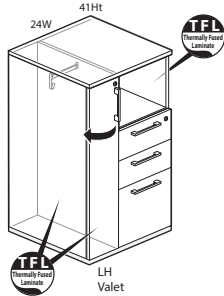

Freestanding Storage

Personal Storage Towers — 24"W

Bookcase Upper Storage – 41"H

BTLEH-4124-TTNB