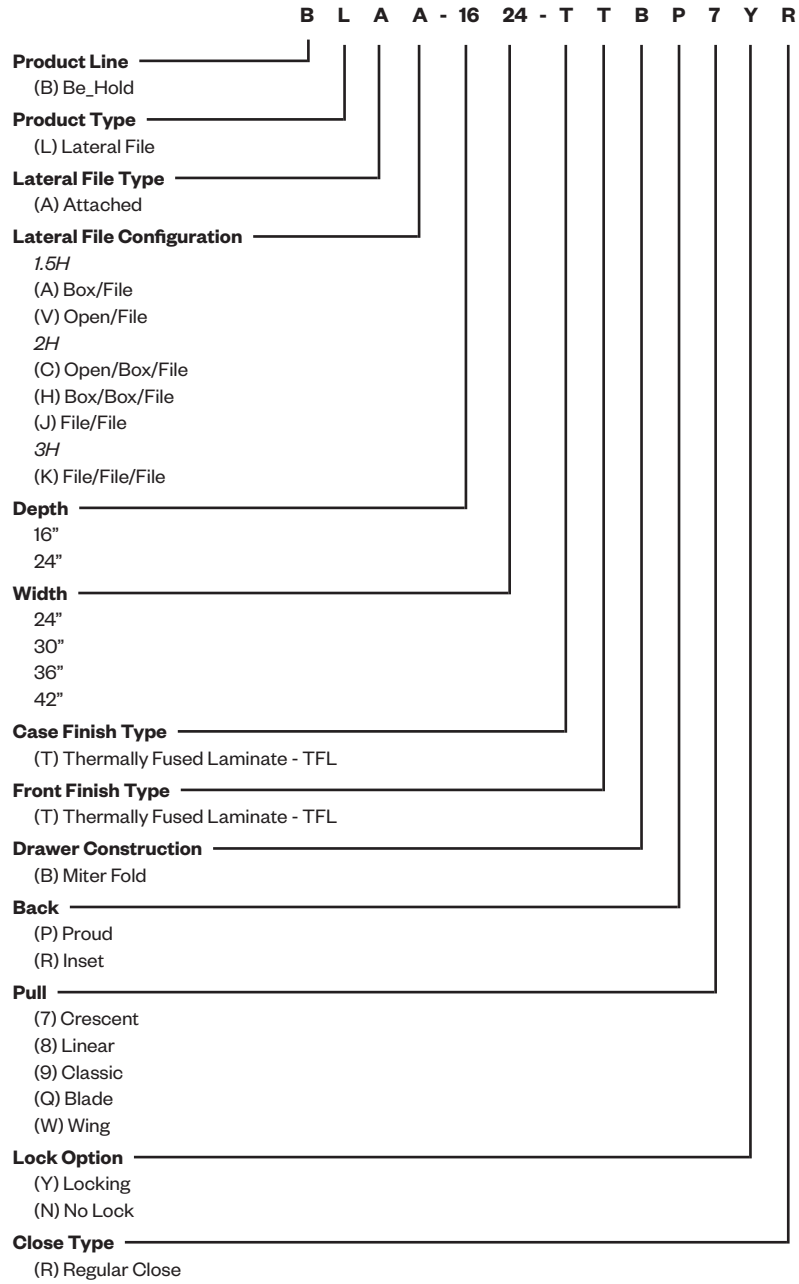

Modular Lower Storage

Lateral File

Catalog Logic