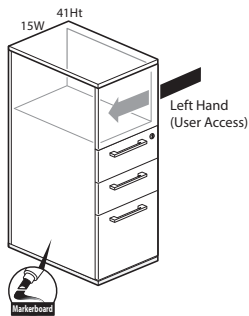

BTNDH-4124-MTLB