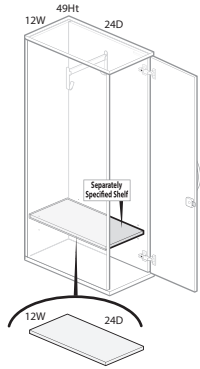

Accessories

Wardrobe Shelf

BASW-T
Class BH – Discount Group XXIV

Feature

- Includes one thermally fused laminate (TFL) shelf and mounting pins.

Specification Tips

- For use with Wardrobes only.
- For use at bottom location only.
- Installed into designated mounting location. See product details.
- Measurements shown are wardrobe dimensions. Refer to product details for actual shelf measurements.

To Order, Specify:

1) Product number.
2) TFL color.
3) Edge color.

Depth	Width	Weight Capacity	Number	TFL		
				A	B	E
16"(406mm)	12"(305mm)	20 lbs	BASW-1612-T	$ 92.25	$ 98.41	$ 230.05
	15"(381mm)	30 lbs	BASW-1615-T	97.71	105.41	269.96
	24"(610mm)	20 lbs	BASW-1624-T	114.09	126.41	389.69
18"(457mm)	12"(305mm)	25 lbs	BASW-1812-T	$ 94.31	$100.47	$ 232.11
	15"(381mm)	35 lbs	BASW-1815-T	99.77	107.47	272.02
	24"(610mm)	25 lbs	BASW-1824-T	116.15	128.47	391.75
24"(610mm)	12"(305mm)	35 lbs	BASW-2412-T	$ 101.12	$107.28	$ 238.92
	15"(381mm)	50 lbs	BASW-2415-T	106.58	114.28	278.83
	24"(610mm)	35 lbs	BASW-2424-T	122.96	135.28	398.56
30"(762mm)	12"(305mm)	50 lbs	BASW-3012-T	$106.60	$ 112.76	$ 244.40
	15"(381mm)	65 lbs	BASW-3015-T	112.06	119.76	284.31
	24"(610mm)	50 lbs	BASW-3024-T	128.44	140.76	404.04