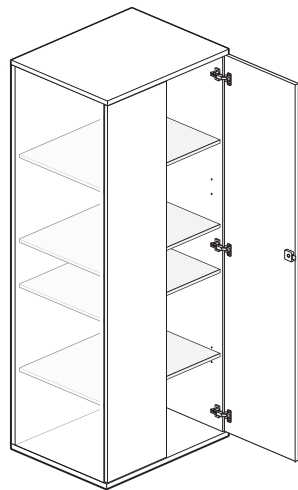

Freestanding Storage

Storage Cabinet

Double Hinged Door — 24"W, 30"W, 36"W

Class BH - Discount Group XXIV

Features

- Includes thermally fused laminate (TFL) storage cabinet with one fixed and one to three height adjustable shelves, glides, concealed hinges and finished top.
- Shelves are TFL and match case.
- 49"(1245mm)H cabinet has one fixed and one height adjustable shelf.
- 57"(1448mm)H and 65"(1651mm)H cabinets have one fixed and two height adjustable shelves.
- 73"(1854mm)H and 81"(2057mm)H cabinets have one fixed and three height adjustable shelves.
- Available with proud or inset back.
- Glides provide 1"(25mm) leveling adjustment.
- Standard with two thermally fused laminate (TFL) doors.
- Door pull options include Crescent, Linear, Classic, and Wing. Touch latch (no pull) option also available
  - -Crescent, Linear and Classic pulls are brushed nickel finish and will have a pull on each door.
  - -Wing pull available as specifiable trim color. When Wing pull is specified pull will be on the right hand door only.
- Available locking or non-locking. Single lock secures both doors.
- Lock plug available in black or chrome.
- For lock options, refer to Lock Program section of the Accessories Price List.

Specification Tips

- Proud back option is recommended when the back of the storage is exposed or visible; proud back will not increase storage depth.
- Inset back option is recommended for an application where the storage back is not visible.
- Height adjustable shelf inserts into designated mounting locations. For fixed shelf location see Product Details.
- Not for use with:
  - -Stack-On Storage
  - -Legs
- Refer to the Specification Guide for product application information.

BS73-2430

To Order, Specify:

1) Product number, including:

1 Back Option: