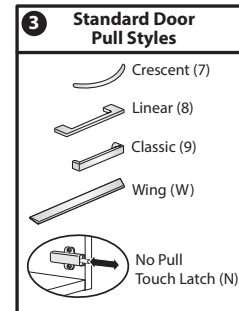

Freestanding Storage

Single Hinged Door Wardrobe

57"H

Features

- Includes wardrobe cabinet with thermally fused laminate (TFL) or markerboard case and TFL or markerboard door with concealed hinges, finished top and glides with 1"(25mm) leveling adjustment.
- Markerboard case can have either right, left, or both sides markerboard and remaining side and back will be TFL.
- Available with proud or inset back.
- Optional door pull options include Crescent, Linear, Classic, and Wing. Touch latch (no pull) option also available.
  - -Crescent, Linear and Classic pulls are brushed nickel finish.
  - -Wing pull available as specifiable trim color.
- 12"(305mm)W and 15"(381mm)W wardrobe units feature two coat hooks and one full width coat rod.
- 18"(457mm)W wardrobe units feature one coat hook, one 5.25"(133mm)W coat rod and three 10.5"(267mm)W fixed height shelves.
- Separately specified adjustable height bottom shelf available.
- Available locking or non-locking.
- Lock plug available in black or chrome.
- For lock options, refer to Lock Program section of the Accessories Price List.

Specification Tips

- 12"(305mm)W storage must be ganged together or attached to Compose full panel, Connections, or Beam.
- Not for use with Stack-On Storage.
- Additional accessories are available and can be specified separately.
- **The following products are recommended to maintain the markerboard appearance:**
  - -Dry erase marker kit (includes holder, six markers and eraser), order part# 7062-8001.
  - -Markerboard cleaner and conditioner, order part# 7031-7001.
  - -Markerboard spray cleaner, order part# 7031-7002.

To Order, Specify: