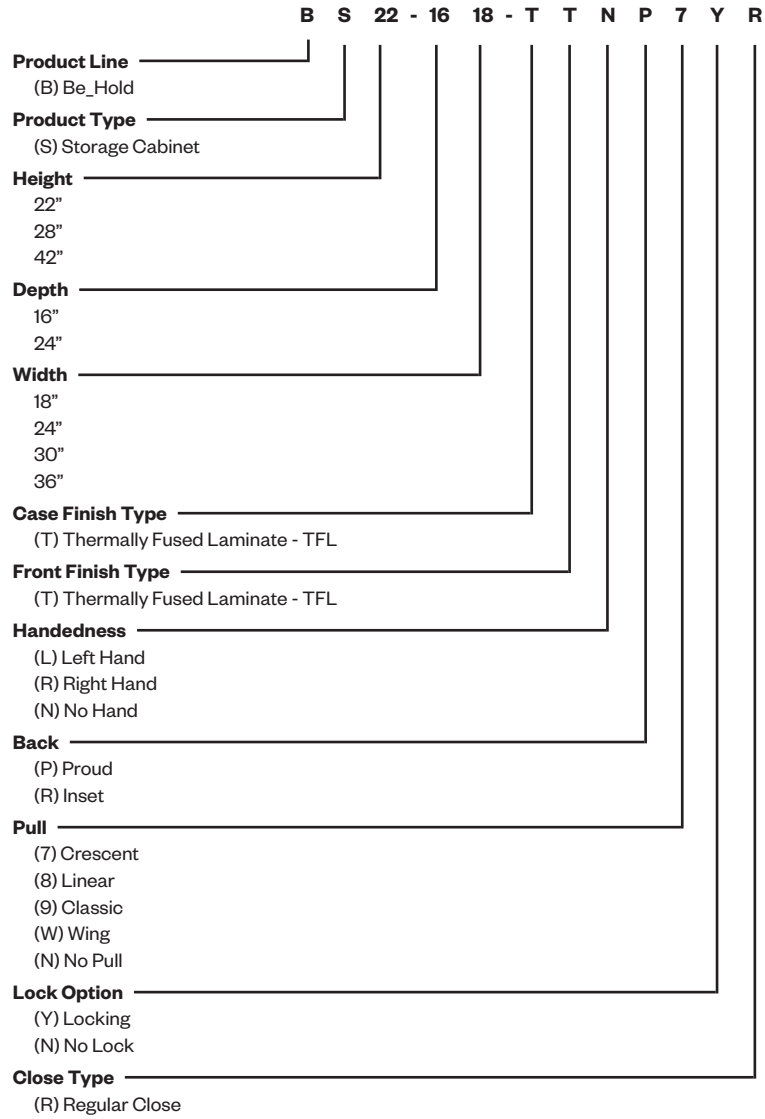

Modular Lower Storage

Storage Cabinet

Catalog Logic