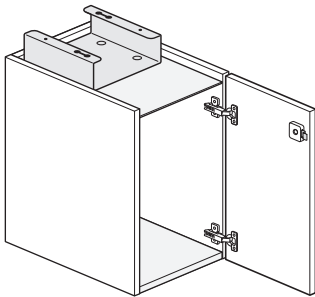

Modular Lower Storage

Slim Suspended Pedestal

Hinged Door

Features

- Includes 12"(305mm)W suspended pedestal with inset back and attachment hardware.
- Hinged door pedestal standard with thermally fused laminate (TFL) case and door.
- Hinged door has concealed hinges.
- Storage top is inset, creating a lip on the top of door front that functions as the pull.
- Available locking or non-locking.
- Lock plug available in black or chrome.
- For lock options, refer to Lock Program section of the Accessories Price List.

Specification Tips

- Suspended pedestal for use with worksurfaces in the following panel/desking frame mounted worksurface applications:
  - -Compose Panels
  - -Compose Connections
  - -Compose Beam
  - -Intuity
- **Note:** Refer to the appropriate Specification Guide for product application guidelines by product line.
- Open storage section not for use with accessory shelf.

To Order, Specify:

1) Product number, including:

1 Handedness:

R Right Hand

L Left Hand

2 Lock Option:

N Non-Locking

Y Locking (add **$43.46** list)

2) TFL color for case.

3) Edge color for case.

4) TFL color for front.

5) Edge color for front.

6) Trim color for top.

7) Trim color for lock plug (if applicable).

BPHG-1712

Class BH - Discount Group XXIV

Height	Depth	Width	Number	①	②	Front — TFL		Front — TFL		Front — TFL	
						A	B	A	B	A	B
Case — TFL Grade A						Top — Steel		Top — Steel		Top — Steel	
						A	B	A	B	A	B
20"(508mm)	17"(432mm)	12"(305mm)	BPHG-1712-TTN	SRN	R	$ 681.93	$684.06	$683.82	$685.95	$ 724.42	$726.55
Case — TFL Grade B						Top — Steel		Top — Steel		Top — Steel	
20"(508mm)	17"(432mm)	12"(305mm)	BPHG-1712-TTN	SRN	R	$709.26	$ 711.39	$ 711.15	$ 713.28	$ 751.75	$753.88
Case — TFL Grade E						Top — Steel		Top — Steel		Top — Steel	
20"(508mm)	17"(432mm)	12"(305mm)	BPHG-1712-TTN	SRN	R	$1313.55	$1315.68	$1315.44	$1317.57	$1356.04	$1358.17