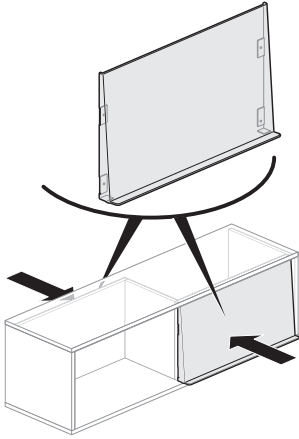

Accessories

Reference Ledge

BALS-S
BALT-S
Class BH – Discount Group XXIV

Features

- Includes one painted steel reference ledge.
- Available as single sided or dual sided.
- Dual sided reference ledge will be two pieces with half width per side.
- Designed for use on Be_Hold overhead storage unit (OSU).

Specification Tips

- Adds ledge to the bottom of the OSU for layering visual display items.
- Reference ledge may not span two adjacent Overhead Storage Units.
- Not for use with Compose Overhead Storage Units.

To Order, Specify:

1) Product number.
2) Trim color.

Height	Width	Number	Trim	
			A	B
For use with Single Sided OSU				
15"(381mm)	24"(610mm)	BALS-1524-S	$ 147.64	$ 157.58
	30"(762mm)	BALS-1530-S	166.10	176.04
	36"(914mm)	BALS-1536-S	184.56	194.50
	42"(1067mm)	BALS-1542-S	203.02	212.96
	48"(1219mm)	BALS-1548-S	221.48	231.42
	54"(1372mm)	BALS-1554-S	253.62	263.56
	60"(1524mm)	BALS-1560-S	285.76	295.70
	66"(1676mm)	BALS-1566-S	317.90	327.84
	72"(1829mm)	BALS-1572-S	350.04	359.98
For use with Dual Sided OSU				
15"(381mm)	36"(914mm)	BALT-1536-S	$ 257.02	$ 266.96
	42"(1067mm)	BALT-1542-S	275.48	285.42
	48"(1219mm)	BALT-1548-S	293.94	303.88
	54"(1372mm)	BALT-1554-S	312.40	322.34
	60"(1524mm)	BALT-1560-S	330.86	340.80
	66"(1676mm)	BALT-1566-S	349.32	359.26
	72"(1829mm)	BALT-1572-S	367.78	377.72