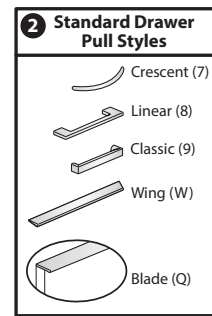

2 Pull Option: (see side bar)

3 Lock Option:

- **N** No Lock
- **Y** Lock (add **$43.46** list)

2) TFL case color.

3) Case edge color.

4) TFL front color.

5) Front edge color.

6) Trim color for pull (Blade and Wing).

7) Trim color for lock plug (if applicable).