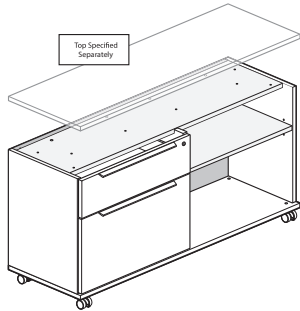

Modular Lower Storage

1.5H Credenza – Preconfigured – Mobile Credenza

Drawers

BCAB-TTB
Class BH – Discount Group XXIV

Features

- Includes thermally fused laminate (TFL) case with lateral file, one adjustable TFL shelf, locking casters and unfinished top.
- TFL shelf matches case.
- Top is predrilled for attachment of Common Top; ordered separately.
- Available with proud or inset back.
- Drawers have full extension steel ball-bearing slides with integrated anti-tip interlock feature.
- Drawer pull options include Crescent, Linear, Classic, Blade, and Wing.
 - Crescent, Linear and Classic pulls are brushed nickel finish.
 - Blade and Wing pulls are specifiable trim color.
- Height adjustable shelf mounts into designated mounting locations. See Product Details.
- Available locking or non-locking.
- Single lock secures all drawers.
- Lock plug available in black or chrome.
- For lock options, refer to Lock Program section of the Accessories Price List.