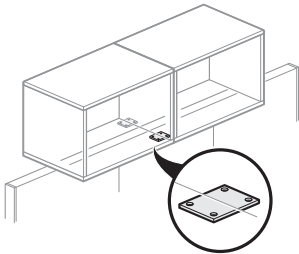

Overhead Storage Unit Ganging Tie Plate Bracket

BAGT-0000
Class BH – Discount Group XXIV

Features

- Includes one bracket and attachment hardware.
- Available in Charcoal only.

Specification Tips

- Designed to be used with Be_Hold and Be_Hold Be overhead storage unit in top mount positions only.
- Quantity of brackets dependent on application use.

To Order, Specify:

1) Product number.
  (No finish specification required.)

Number	Price
BAGT-0000	$64.33