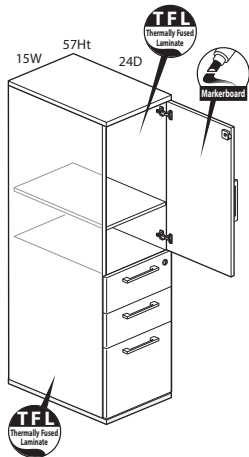

BTNAH-5724-TMHB