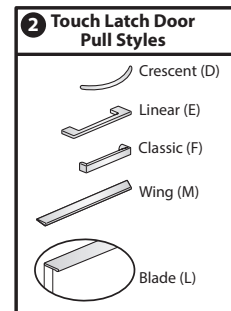

Freestanding Storage

Personal Storage Towers — 24"W

Hinged Door Upper Storage – 65”H

Class BH – Discount Group XXIV

Features

- Includes thermally fused laminate (TFL) or markerboard case with box/box/file or file/file lower storage pedestal, TFL hinged door upper storage and left or right hand TFL or markerboard valet, concealed hinges, finished top and glides.
- Valet has one full-width coat rod and one coat hook.
- Available with proud or inset back.
- Height adjustable shelf inserts into designated mounting locations. See Product Details.
- Drawers are black miterfold.
- Drawers have full extension steel ball-bearing slides.
- Optional door pull options include Crescent, Linear, Classic, Blade and Wing. Touch latch (no pull) option also available.
  - –Blade pull available only with Touch latch option.
  - –Crescent, Linear and Classic pulls are brushed nickel finish.
  - –Blade and Wing pull available as specifiable trim color.
- Standard door or touch latch door choice is determined by the pull style code. (see side bar)
- When touch latch code is specified the hinged door and valet will be touch latch and pedestal drawers will have specified pulls.
- Available locking or non-locking.
- Single lock secures all pedestal drawers. Separate lock secures storage unit and valet.
- Locks in tower are randomly keyed.
- Lock plug available in black or chrome.
- For lock options, refer to Lock Program section of the Accessories Price List.
- Glides provide 1”(25mm) adjustment range.

Specification Tips