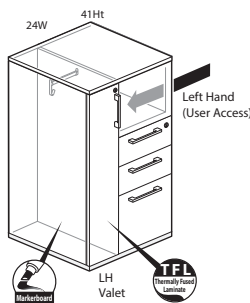

BTLDH-4124-MTLB