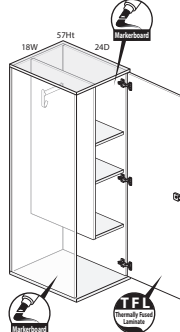

Single Hinged Door Wardrobe — 57"H

Single Hinged Door Wardrobe — 65"H

Personal Storage Towers — 15"W — Bookcase Upper Storage - 41"H

Statement of Line

Personal Storage Towers — 15"W — Bookcase Upper Storage - 49"H