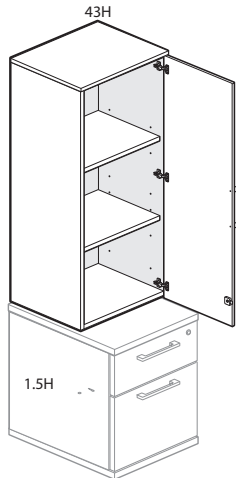

Upper Storage

Stack-On Storage Cabinet – for 1.5H Lower Storage

Singled Hinged Door

BF43-TT

Class BH – Discount Group XXIV

Features

- Includes thermally fused laminate (TFL) storage cabinet with shelves and left or right hand door with concealed hinges.
- Available with proud or inset back.
- Optional door pull options include Crescent, Linear, Classic, and Wing. Touch latch (no pull) option also available.
  - –Crescent, Linear and Classic pulls are brushed nickel finish.
  - –Wing pull available as specifiable trim color.
- Shelf quantities:
  - –27”(686mm) and 35”(889mm)H include one adjustable shelf.
  - –43”(1092mm) and 51”(1295mm)H include two adjustable shelves.
  - –59”(1499mm)H includes three adjustable shelves.
- Shelves adjust in 1.25”(25mm) increments.
- Available locking or non-locking.
- Lock plug available in black or chrome.
- For lock options, refer to Lock Program section of the Accessories Price List.

Specification Tips