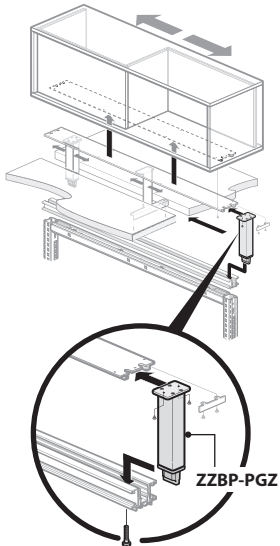

Off-Modular Rail Mounting Stanchion – For Work Rail Top Trim

ZZBP-PGZ
Class IN - Discount Group XXIII

Feature

- Includes one painted stanchion and attachment hardware.

Specification Tips

- Designed to be used with Compose 26”(660mm)H Panel, Connections and Beam with work rail top trim. 16”(406mm)H Upper Storage - OSU - Stanchion Mounted install centered on a single panel.
- No USB power available.
- Requires separately specified Off-Modular Rail (UZOC-00_-AAZ), Worksurface to Storage Bracket – For use with Off-Modular Rail, 16”(406mm)H Upper Storage - Stanchion Mounted to complete the application.
- For use with Be_Hold stanchion mounted Sliding Door and Open Overhead Storage Units.
- Not for use with:
  - -Standard aluminum top trim
  - -Be_Hold Hinged Door OSU
- See Specification Guide for specific application details and number of stanchions needed.

To Order, Specify:

1) Product number.
2) Trim color.

Height	Number	Trim	
		A	B
7”(178mm)	ZZBP- 0700- PGZ	$246.41	$263.35