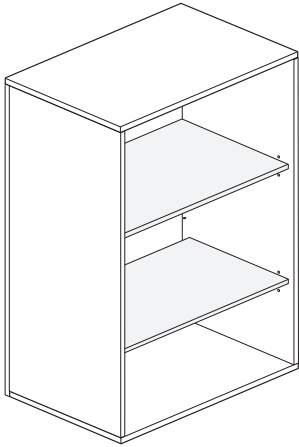

BB49N

BB57N

BB73N

Class BH - Discount Group XXIV

Features

- Includes one thermally fused laminate (TFL) bookcase with TFL shelves, glides and finished top.
- Available with proud or inset back.
- TFL shelves match case.
- 49"(1245mm)H bookcase has one fixed and one adjustable shelf.
- 57"(1448mm)H and 65"(1651mm)H bookcases have one fixed and two adjustable shelves.
- 73"(1854mm)H and 81"(2057mm)H bookcases have one fixed and three adjustable shelves.
- Glides provide 1"(25mm) leveling adjustment range.