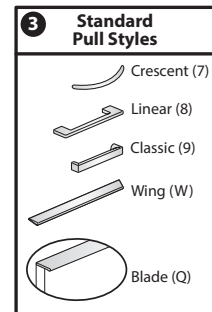

3 Pull Option: (see side bar)

4 Lock Option:

- **N** No Lock
- **Y** Lock (add **$43.46** list)

2) TFL color for case.

3) Edge color for case.

4) TFL color for front.

5) Edge color for front.

6) Trim color for pull (Blade and Wing).

7) Trim color for lock plug (if applicable).