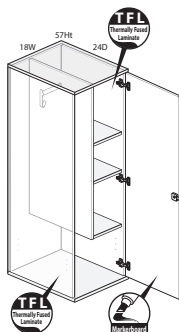

Single Hinged Door Wardrobe — 57"H

Single Hinged Door Wardrobe — 65"H

Personal Storage Towers — 15"W — Bookcase Upper Storage - 41"H

Statement of Line

Personal Storage Towers — 15"W — Bookcase Upper Storage - 49"H