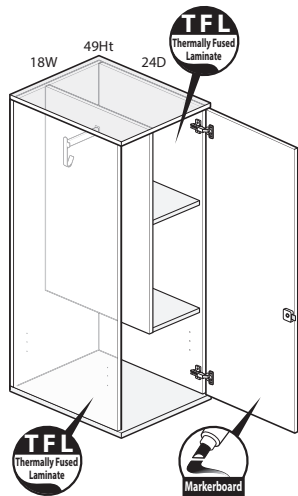

Freestanding Storage

Single Hinged Door Wardrobe

BW49-2412-TTN

BW49-2418-TMH

BW49-2418-MTR

Class BH – Discount Group XXIV

Features

- Includes wardrobe cabinet with thermally fused laminate (TFL) or markerboard case and TFL or markerboard door with concealed hinges, finished top and glides with 1"(25mm) leveling adjustment.
- Markerboard case can have either right, left or both sides markerboard and remaining side and back will be TFL.
- Available with proud or inset back.
- Optional door pull options include Crescent, Linear, Classic, and Wing. Touch latch (no pull) option also available.
 - Crescent, Linear and Classic pulls are brushed nickel finish.
 - Wing pull available as specifiable trim color.
- 12"(305mm)W and 15"(381mm)W wardrobe units feature two coat hooks and one full width coat rod.
- 18"(457mm)W wardrobe units feature one coat hook, one 5.25"(133mm)W coat rod and two 10.5"(267mm)W fixed height shelves.
- Separately specified adjustable height bottom shelf available.
- Available locking or non-locking.
- Lock plug available in black or chrome.
- For lock options, refer to Lock Program section of the Accessories Price List.