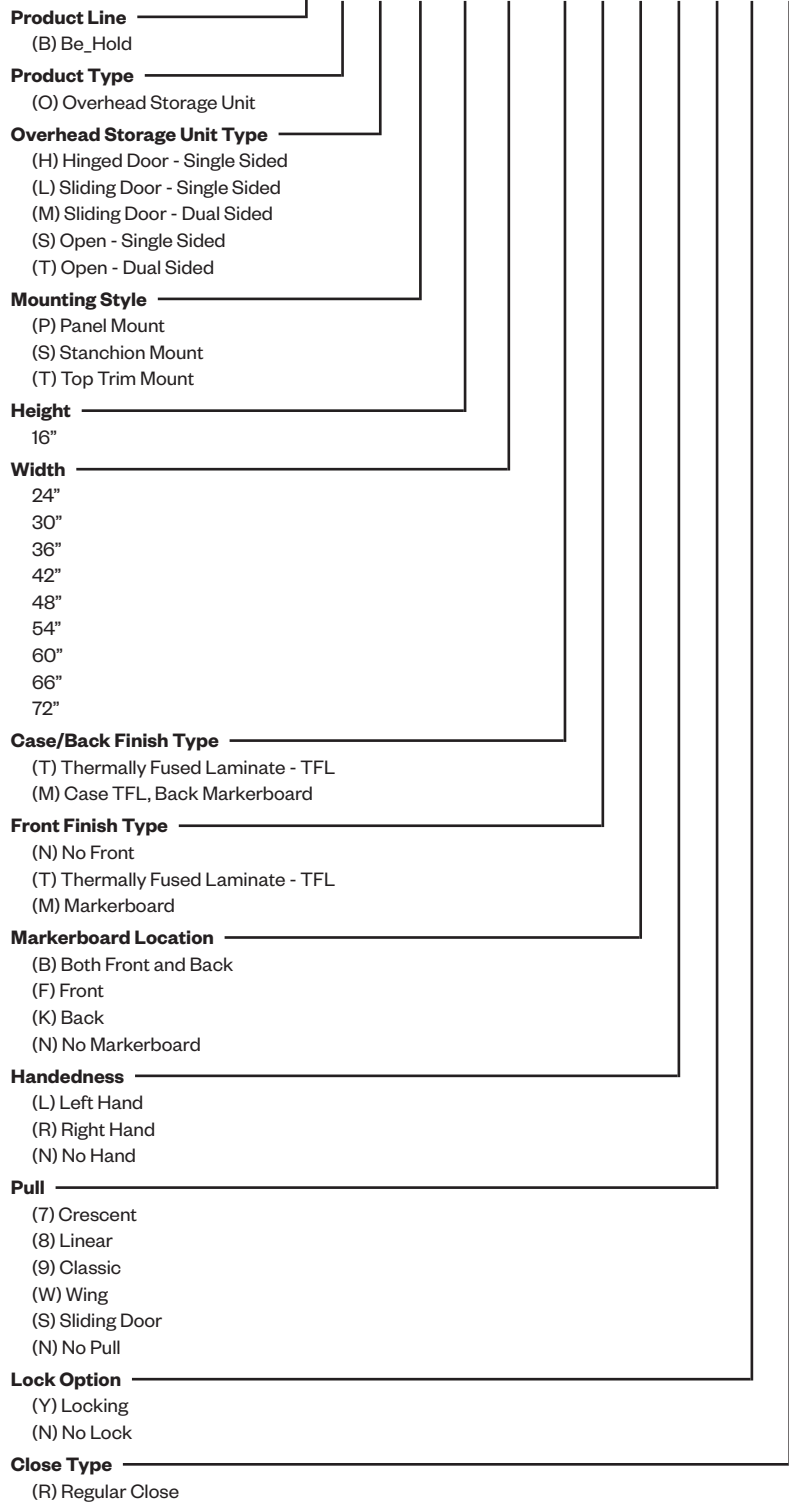

Upper Storage

Overhead Storage Unit

Catalog Logic

B O H P - 16 24 - T T N N 7 Y R