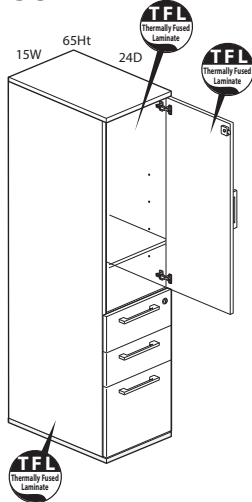

Freestanding Storage

Personal Storage Towers — 15"W

Hinged Door Upper Storage — 65"H

BTNAH-6524-TTNB