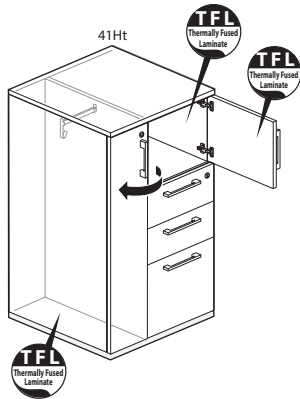

Freestanding Storage

Personal Storage Towers — 24"W

Hinged Door Upper Storage – 41"H

BTLAH-4124-TTNB