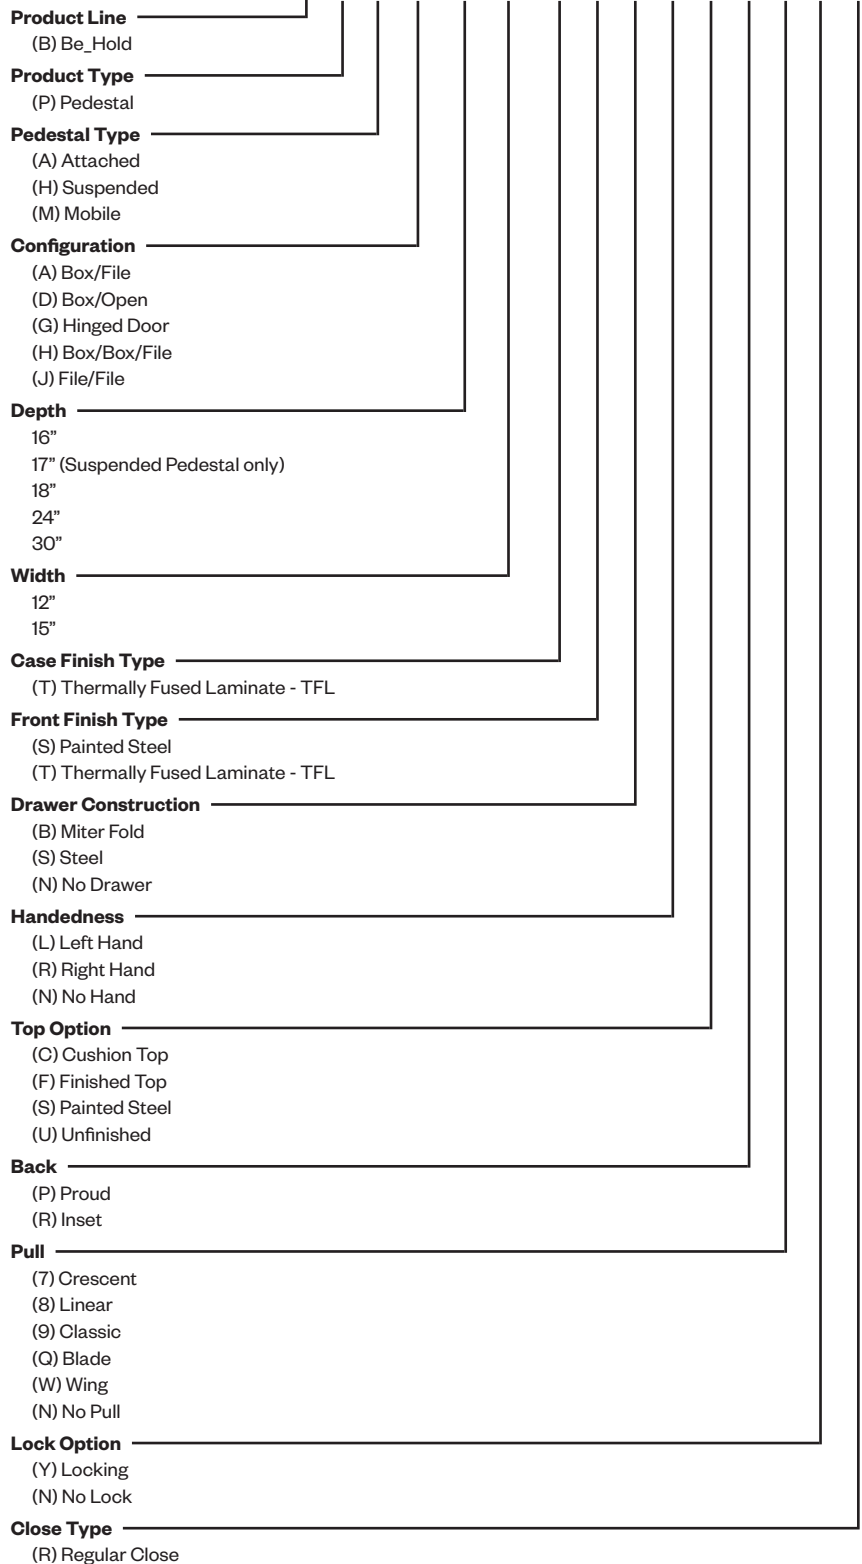

Modular Lower Storage Pedestals

Catalog Logic

B P A A - 16 15 - T T B N U P 7 Y R