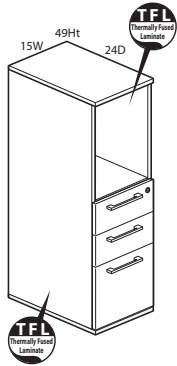

Freestanding Storage

Personal Storage Towers — 15"W

Bookcase Upper Storage – 49"H

BTNEH-4924-TTNB