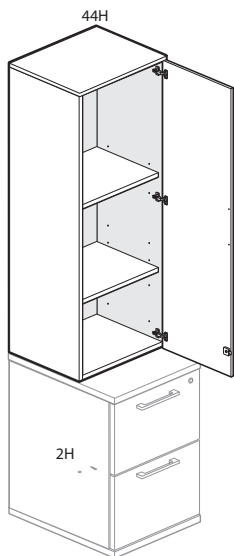

Upper Storage

Stack-On Storage Cabinet – for 2H Lower Storage

Singled Hinged Door

BF44-TT

Class BH – Discount Group XXIV

Features

- Includes thermally fused laminate (TFL) storage cabinet with shelf/shelves and left or right hand door with concealed hinges.
- Available with proud or inset back.
- Optional door pull options include Crescent, Linear, Classic, and Wing. Touch latch (no pull) option also available.
  - –Crescent, Linear and Classic pulls are brushed nickel finish.
  - –Wing pull available as specifiable trim color.
- Shelf quantities:
  - –20”(508mm), 28”(711mm) and 36”(914mm)H include one adjustable shelf.
  - –44”(1118mm) and 52”(1321mm)H include two adjustable shelves.
- Shelves adjust in 1.25”(25mm) increments.
- Available locking or non-locking.
- Lock plug available in black or chrome.
- For lock options, refer to Lock Program section of the Accessories Price List.

Specification Tips