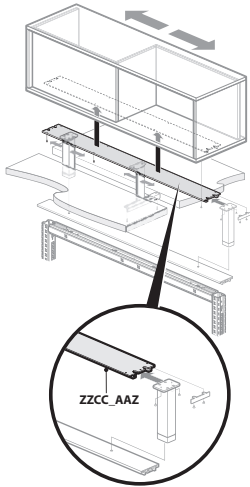

Upper Storage Support

For use with Compose 26”(660mm)H Panel, Connections and Beam

Off-Modular Rail Mounting — Compose to Be_Hold Upper Storage - Stanchion Mounted

UZCC-AAZ
Class BC - Discount Group XXII

Feature

- Includes off modular rail and attachment hardware.

Specification Tips

- Allows stanchion placement flexibility with Compose 26”(660mm)H Panel, Connections and Beam panel applications.
- One work rail to one component.
- Work rail and component must be sized the same.
- Requires separately specified Off-Modular Stanchions (ZZBP-0800-PAZ or ZZBP-0700-PGZ), Worksurface to Storage Bracket – For use with Off-Modular Rail (ZVBM-0603-PZN), 16”(406mm)H Upper Storage - Stanchion Mounted to complete the application.
- For use with Be_Hold stanchion mounted Sliding Door and Open Overhead Storage Units.
- Not for use with Be_Hold Hinged Door Overhead Storage Unit.
- See Specification Guide for specific application details and number of stanchions needed.

To Order, Specify:

1) Product number.
2) Trim color.

Number	Trim	
	A	B
UZCC-0024-AAZ	$1070.94	$1075.88
UZCC-0030-AAZ	1113.72	1120.76
UZCC-0036-AAZ	1156.50	1165.64
UZCC-0042-AAZ	1199.28	1210.52
UZCC-0048-AAZ	1242.06	1255.40
UZCC-0054-AAZ	1284.84	1300.28
UZCC-0060-AAZ	1327.62	1345.16
UZCC-0066-AAZ	1370.40	1390.04
UZCC-0072-AAZ	1413.18	1434.92