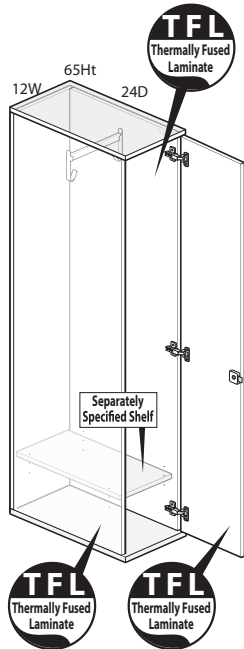

Freestanding Storage

Single Hinged Door Wardrobe

65”H

BW65-2412-TTN

BW65-2418-TMH
Class BH – Discount Group XXIV

Features

- Includes wardrobe cabinet with thermally fused laminate (TFL) or markerboard case and TFL or markerboard door with concealed hinges, finished top and glides with 1”(25mm) leveling adjustment.
- Markerboard case can have either right, left, or both sides markerboard and remaining side and back will be TFL.
- Available with proud or inset back.
- Optional door pull options include Crescent, Linear, Classic, and Wing. Touch latch (no pull) option also available.
 - Crescent, Linear and Classic pulls are brushed nickel finish.
 - Wing pull available as specifiable trim color.
- 12”(305mm)W and 15”(381mm)W wardrobe units feature two coat hooks and one full width coat rod.
- 18”(457mm)W wardrobe units feature one coat hook, one 5.25”(133mm)W coat rod and three 10.5”(267mm)W fixed height shelves.
- Separately specified adjustable height bottom shelf available.
- Available locking or non-locking.
- Lock plug available in black or chrome.
- For lock options, refer to Lock Program section of the Accessories Price List.