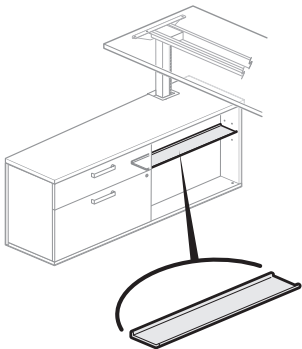

HAT Credenza Shelf

BASD-S
BASP-S
Class BH – Discount Group XXIV

Feature

- Includes one steel shelf and mounting pins.

Specification Tips

- Only for use with HAT Credenza.
- Width shown is credenza width. Refer to specification guide for actual shelf widths.
- One additional shelf allowed per unit.
- Weight capacity of 20 lbs. per shelf.
- Shelf mounts in designated mounting locations with included pins. See product details.
- Height adjustment of 3"(76mm) up and down.

To Order, Specify:

1) Product number.
2) Trim color.

Depth	Width	Number	Trim	
			A	B
Credenza with Drawers				
6"(152mm)	30"(762mm)	BASD-0630-S	$102.52	$109.36
	36"(914mm)	BASD-0636-S	109.36	116.20
Credenza Open				
6"(152mm)	30"(762mm)	BASP-0630-S	$102.52	$109.36
	36"(914mm)	BASP-0636-S	109.36	116.20