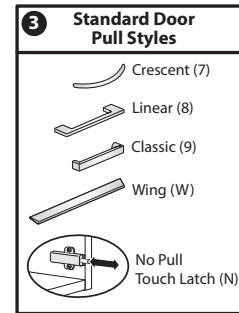

- N** No Lock
- Y** Lock (add **\$43.46** list)

2) TFL color for case.

3) Edge color for case.

4) TFL Color for front.

5) Edge color for front.

6) Trim color for Wing pull (if applicable).

7) Trim color for lock plug (if applicable).