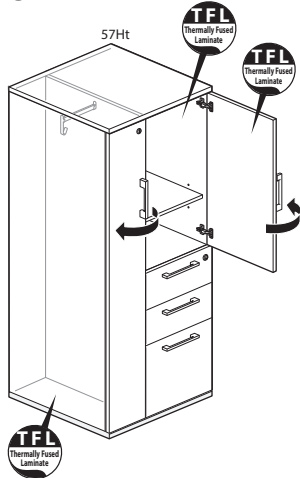

Freestanding Storage

Personal Storage Towers — 24"W

Hinged Door Upper Storage – 57"H

BTLAH-5724-TTNB