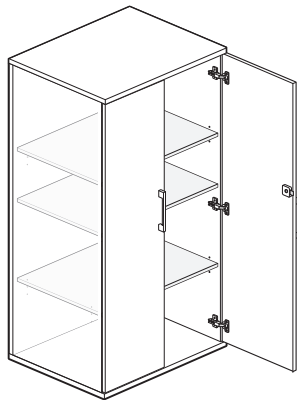

Freestanding Storage

Storage Cabinet

Double Hinged Door — 24"W, 30"W, 36"W

BS49-2430

BS57-2430

Class BH - Discount Group XXIV

Features

- Includes thermally fused laminate (TFL) storage cabinet with one fixed and one to three height adjustable shelves, glides, concealed hinges and finished top.
- Shelves are TFL and match case.
- 49"(1245mm)H cabinet has one fixed and one height adjustable shelf.
- 57"(1448mm)H and 65"(1651mm)H cabinets have one fixed and two height adjustable shelves.
- 73"(1854mm)H and 81"(2057mm)H cabinets have one fixed and three height adjustable shelves.
- Available with proud or inset back.
- Glides provide 1"(25mm) leveling adjustment.
- Standard with two thermally fused laminate (TFL) doors.
- Door pull options include Crescent, Linear, Classic, and Wing. Touch latch (no pull) option also available
 - Crescent, Linear and Classic pulls are brushed nickel finish and will have a pull on each door.
 - Wing pull available as specifiable trim color. When Wing pull is specified pull will be on the right hand door only.
- Available locking or non-locking. Single lock secures both doors.
- Lock plug available in black or chrome.
- For lock options, refer to Lock Program section of the Accessories Price List.