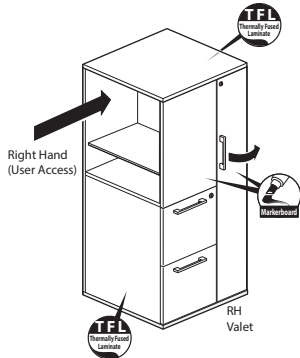

BTRCJ-4924-TMVB