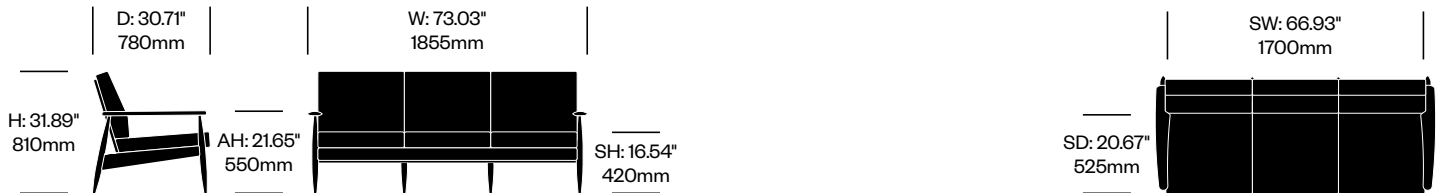

Three Seat Sofa	Number	1	Grade A	Grade B	Grade C	Grade D	Leather
Black Stained Ash	HCBZ-NIL3-	■	5,744.00	6,787.00	8,011.00	8,942.00	14,382.00
Natural Ash	HCBZ-NIL3-	■	5,363.00	6,406.00	7,630.00	8,561.00	14,000.00
Oak	HCBZ-NIL3-	■	6,085.00	7,128.00	8,352.00	9,283.00	14,723.00
Walnut	HCBZ-NIL3-	■	6,491.00	7,534.00	8,758.00	9,689.00	15,128.00
White Wash Ash	HCBZ-NIL3-	■	5,744.00	6,787.00	8,011.00	8,942.00	14,382.00