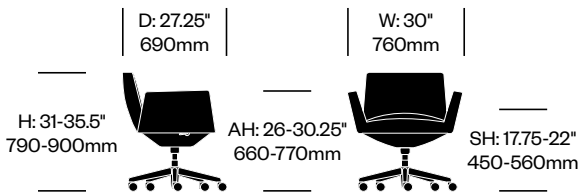

**Low Back Conference Chair,
Adjustable Height**

	Number	List Price
Standard Plate, Matching Stitching	HCPF-CHAG-MXCL	5,070.00
Standard Plate, Contrasting Stitching	HCPF-CHAG-CXCL	5,070.00
Leather Plate, Matching Stitching	HCPF-CHAG-MUCL	5,720.00
Leather Plate, Contrasting Stitching	HCPF-CHAG-CUCL	5,720.00