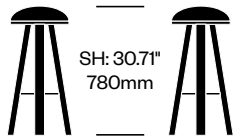

SØ: 15.35"
390mm

Medium Stool, Upholstered	Number	☐ 1 ☐ 2	Grade A	Grade B	Grade C	Grade D	Leather
Black Stained Ash	HCBZ-MKS2-	■ ■	1,183.00	1,350.00	1,364.00	1,374.00	1,574.00
White Lacquered Ash	HCBZ-MKS2-2	■	1,313.00	1,480.00	1,495.00	1,505.00	
Natural Ash	HCBZ-MKS2-	■ ■	1,122.00	1,290.00	1,303.00	1,313.00	1,528.00
Oak	HCBZ-MKS2-	■ ■	1,213.00	1,380.00	1,394.00	1,404.00	1,616.00
Walnut	HCBZ-MKS2-	■ ■	1,370.00	1,537.00	1,550.00	1,560.00	1,765.00
White Wash Ash	HCBZ-MKS2-	■ ■	1,183.00	1,350.00	1,364.00	1,374.00	1,574.00

D: 15.35" | W: 15.35"
390mm | 390mm

H: 30.71" | SH: 30.71"
780mm | 780mm