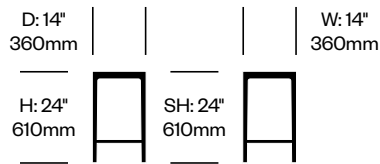

Medium Stool	Number	List Price
Hand-Brushed, Clear Anodized Aluminum	HCEM-EMS2	620.00
Hand-Polished Aluminum	HCEM-EMS2	1,370.00