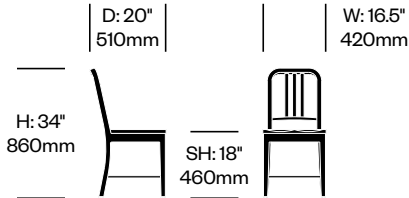

1104 Navy

Emeco | 1949 | Made in the United States

To order, specify:

1. Product number, including:

1 Glide type

- Felt (add \$20.00 to list price)
- Plastic

2. Seat wood color

3. Frame trim color