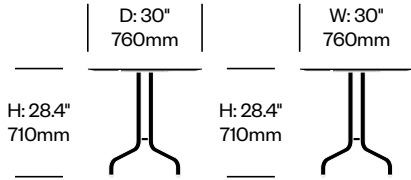

1 Inch

Emeco | Jasper Morrison | 2017 | Made in the United States

To order, specify:

1. Product number
2. Top surface and color
3. Base trim color

STANDARD HEIGHT COLLABORATIVE TABLE, 30" ROUND

Black Base	Number	List Price
Laminate Grade A	HCEM-INTC-R30-LL	1,215.00
Laminate Grade B	HCEM-INTC-R30-LL	1,690.00
Accoya	HCEM-INTC-R30-LW	1,925.00
Ash	HCEM-INTC-R30-LW	1,315.00
Walnut	HCEM-INTC-R30-LW	1,735.00

Hand-Brushed, Clear Anodized Aluminum Base	Number	List Price
Hand-Brushed, Clear Anodized Aluminum	HCEM-INTC-R30-LA	1,615.00
Laminate Grade A	HCEM-INTC-R30-LL	1,085.00
Laminate Grade B	HCEM-INTC-R30-LL	1,560.00
Accoya	HCEM-INTC-R30-LW	1,795.00
Ash	HCEM-INTC-R30-LW	1,185.00
Walnut	HCEM-INTC-R30-LW	1,605.00