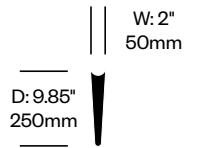

Flag	Number	List Price
Wood	HCBZ-BRAF	210.00

Hammernuts	Number	List Price
Set of 10	HCBZ-BRAN	44.00