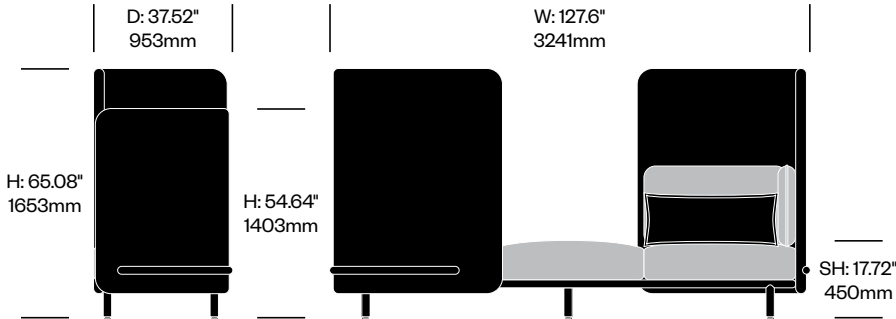

BuzziSpark

BuzziSpace | Alain Gilles | 2018 | Imported from the Netherlands

To order, specify:

1. Product number
2. Shield upholstery and color
3. Interior upholstery and color
4. Back cushion (and arm cushions if applicable) upholstery and color
5. Frame paint color

**Three Seat Sofa with High Back,
Open Left**

	Number	Grade A	Grade B	Grade C	Grade D	Grade E
	HCBZ-SKL3-LHH2	19,970.00	21,792.00	22,697.00	23,203.00	
with Arm Cushions	HCBZ-SKL3-LHHA2	20,421.00	22,316.00	23,261.00	23,787.00	
with Anti-Theft Arm Cushions	HCBZ-SKL3-LHHAT2	20,680.00	22,575.00	23,520.00	24,046.00