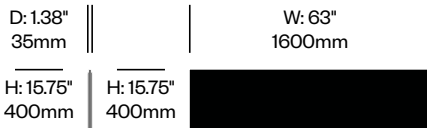

BuzziDesk

BuzziSpace | Sas Adriaenssens | 2010 | Imported from the Netherlands

To order, specify:

1. Product number, including:

1 Upholstery type

☐ Felt

☒ Fabric

2. Upholstery and color

3. Contrasting upholstery and color (if applicable)

Low Screen with Square Corners, 63"

	Number	1	Felt	Grade A	Grade B	Grade C	Grade D	Grade E	Grade F
Felt or Fabric	HCBZ-DKS1-63Q		716.00	875.00	1,026.00	1,086.00	1,121.00	1,186.00	
Contrasting Felt or Fabric	HCBZ-DKS1-63Q	C	995.00	1,154.00	1,305.00	1,365.00	1,400.00	1,465.00