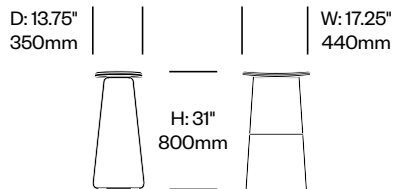

High Stool	Number	COM/COL	List Price
Leather	HCCE-MSS3-1	1,265.00	1,665.00
Fabric	HCCE-MSS3-2	1,230.00	1,355.00
Faux Leather	HCCE-MSS3-3	1,230.00	1,265.00
Wood	HCCE-MSS3-W		1,025.00