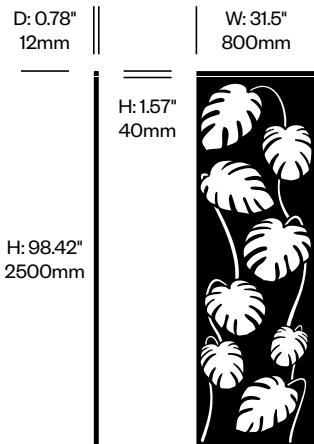

Large Screen, Tropics Pattern	Number	List Price
Felt	HCBZ-FAS2-TR	1,204.00
Contrasting Felt	HCBZ-FAS2-TRC	1,550.00