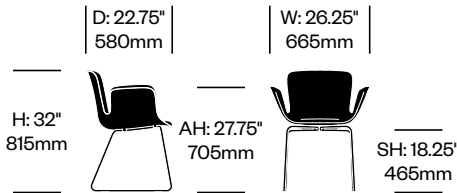

Side Chair with Sled Base

Number

List Price

Fabric Grade B	HCCE-JSSS-2	Currently Unavailable
Fabric Grade C	HCCE-JSSS-2	1,520.00
Fabric Grade D	HCCE-JSSS-2	Currently Unavailable
Fabric Grade E	HCCE-JSSS-2	1,565.00
Fabric Grade F	HCCE-JSSS-2	1,565.00