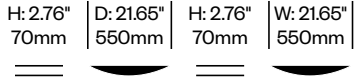

BuzziBalance

BuzziSpace | 13&9 Design | 2016 | Imported from the Netherlands

To order, specify:

1. Product number

Small Board	Number	List Price
Wood	HCBZ-BAAB-1W	1,204.00