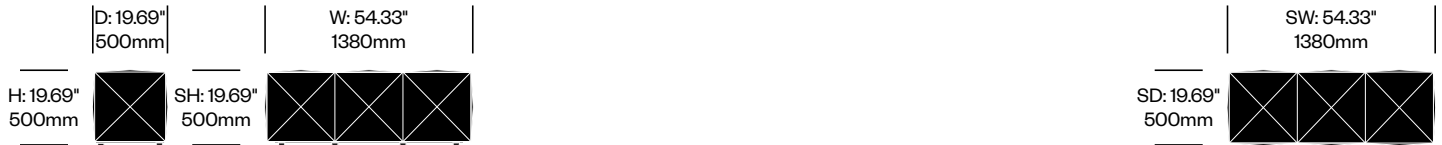

Trio Pouf, 3D Pattern with One Square	Number	Grade A
Fabric with Antiskid Bottom	HCBZ-CBP3-3012A	2,230.00
Fabric with Wood Bottom	HCBZ-CBP3-3012W	2,656.00