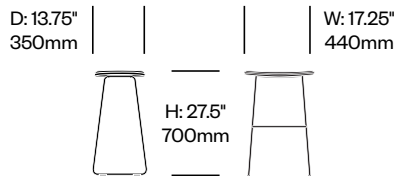

Morrison Stool

Cappellini | Jasper Morrison | 2003 | Made in the United States

To order, specify:

1. Product number
2. Upholstery and color or wood color
3. Base trim color

Low Stool	Number	COM/COL	List Price
Leather	HCCE-MSS1-1	1,070.00	1,460.00
Fabric	HCCE-MSS1-2	1,025.00	1,145.00
Faux Leather	HCCE-MSS1-3	1,025.00	1,070.00
Wood	HCCE-MSS1-W		855.00