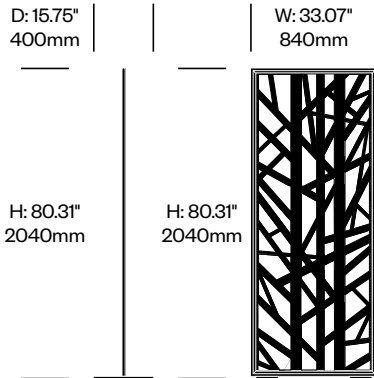

BuzziFalls Standing

BuzziSpace | Sas Adriaenssens | 2016 | Imported from the Netherlands

To order, specify:

1. Product number
2. Felt color
3. Contrasting felt color (if applicable)
4. Trim paint color

Single Screen, Grid Pattern	Number	List Price
Felt	HCBZ-FSSI-GRF	1,872.00
Contrasting Felt	HCBZ-FSSI-GRFC	2,218.00