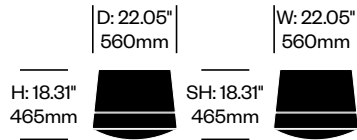

High Small Pouf	Number	Grade A	Grade B	Grade C	Grade D
Fabric	HCBZ-BAP2-2	3,168.00	3,324.00	3,388.00	3,424.00

Large Pouf	Number	Grade A	Grade B	Grade C	Grade D
Fabric	HCBZ-BAP3-2	5,621.00	5,844.00	5,935.00	5,984.00