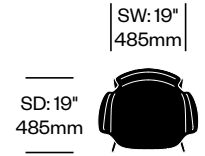

Juli Soft

Cappellini | Werner Aisslinger | 2020 | Made in the United States

To order, specify:

1. Product number
2. Upholstery and color
3. Base trim or wood color

Side Chair with Four Metal Legs

Number

List Price

Fabric Grade B	HCCE-JSS4-M2	Currently Unavailable
Fabric Grade C	HCCE-JSS4-M2	1,465.00
Fabric Grade D	HCCE-JSS4-M2	Currently Unavailable
Fabric Grade E	HCCE-JSS4-M2	1,520.00
Fabric Grade F	HCCE-JSS4-M2	1,520.00

Side Chair with Sled Base

Number

List Price

Fabric Grade B	HCCE-JSSS-2	Currently Unavailable
Fabric Grade C	HCCE-JSSS-2	1,520.00
Fabric Grade D	HCCE-JSSS-2	Currently Unavailable
Fabric Grade E	HCCE-JSSS-2	1,565.00
Fabric Grade F	HCCE-JSSS-2	1,565.00

Side Chair with Four Wood Legs

Number

List Price

Fabric Grade B	HCCE-JSS4-W2	Currently Unavailable
Fabric Grade C	HCCE-JSS4-W2	1,675.00
Fabric Grade D	HCCE-JSS4-W2	Currently Unavailable
Fabric Grade E	HCCE-JSS4-W2	1,860.00
Fabric Grade F	HCCE-JSS4-W2	1,860.00