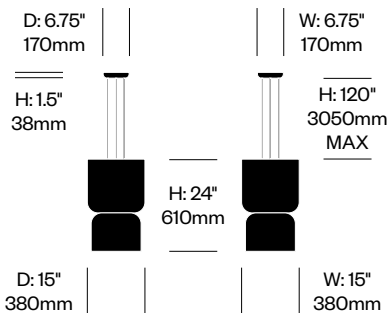

Pendant Light, BA	Number	List Price
Opal Glass	HCPL-TMP-BA	1,350.00