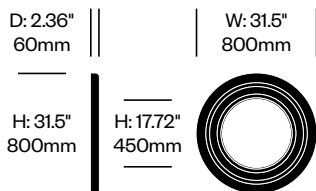

Small Screen, 3D Drop	Number	Grade A	Grade B	Grade C	Grade D	Grade E	Grade F
Fabric with Antiskid Back	HCBZ-DNS1-PA	1,891.00	2,164.00	2,270.00	2,332.00	2,640.00	
Fabric with Fabric Back	HCBZ-DNS1-P2	2,400.00	2,750.00	2,886.00	2,968.00	3,367.00