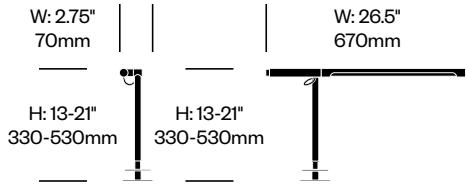

Brazo

Pablo Designs | Pablo Pardo | 2007 | Imported from China

To order, specify:

- Product number, including:

1 Worksurface thickness

- S** 1 3/16" (30mm)
- M** 2" (51mm)
- Q** 3" (76mm)

Grommet Mounted Light	Number	List Price
Anodized Black	LBJ3-0026-19GLOB	515.00
Brushed Aluminum	LBJ3-0026-19GLCN	515.00
Gloss White	LBJ3-0026-19GLCW	515.00