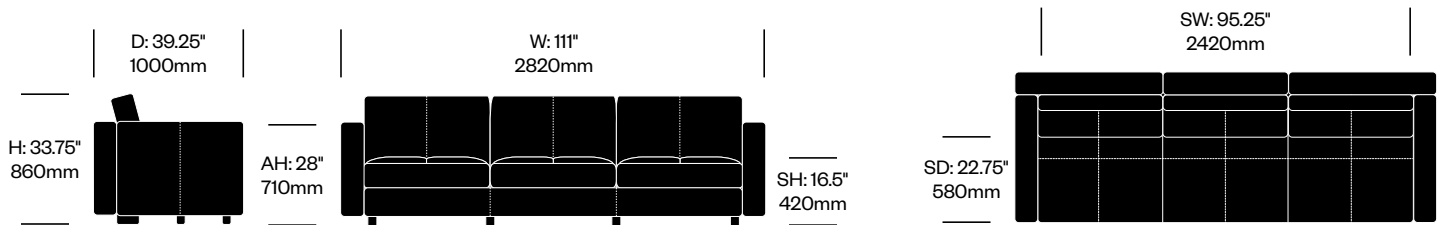

Three Seat with High Arms	Number	List Price
Leather	HCPF-MSS3-HH	11,220.00