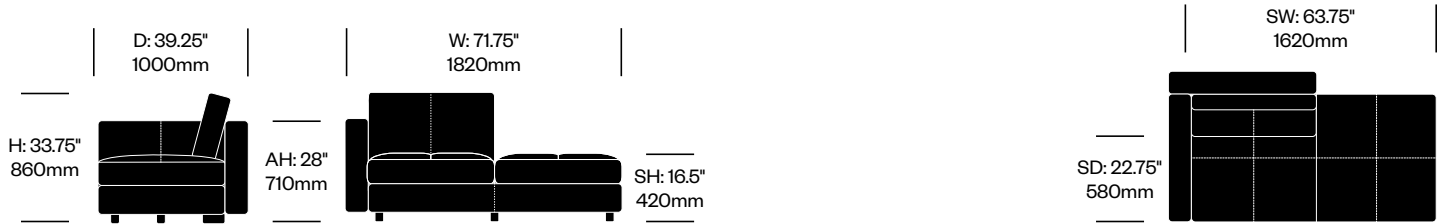

Massimosistema

Poltrona Frau | Poltrona Frau R+D | 2009 | Imported from Italy

To order, specify:

1. Product number
2. Upholstery and color

One Seat with

High Right Arm, Bench on Left

Number

List Price

Leather	HCPF-MSSB-OH	7,530.00