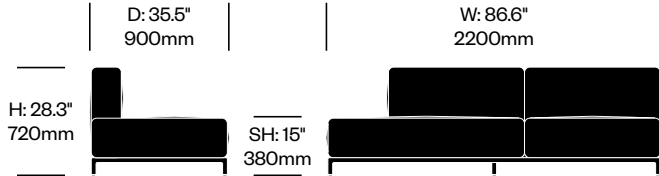

Mex-Hi

Cassina | Piero Lissoni | 2020 | Imported from Italy

To order, specify:

1. Product number
2. Upholstery and color
3. Base trim color

WIDE TWO SEAT SOFA WITHOUT ARMS, PENINSULA ON RIGHT

Chrome Base	Number	List Price
Leather	HCCS-MHL2-WNP1	11,795.00
Fabric	HCCS-MHL2-WNP2	10,520.00
Matte Anthracite Base	Number	List Price
Leather	HCCS-MHL2-WNP1	10,850.00
Fabric	HCCS-MHL2-WNP2	9,575.00