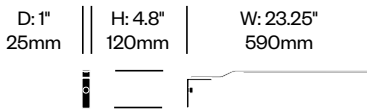

Slat/Rail Mounted Light	Number	List Price
Painted	LLM1-0023-19MLC	315.00