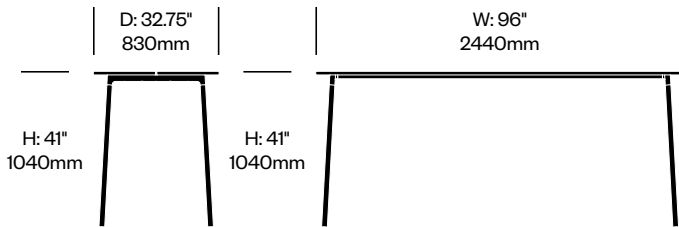

BAR HEIGHT COLLABORATIVE TABLE, 32.75" x 96", ALUMINUM TOP

Clear Anodized Aluminum Base	Number	List Price
Clear Anodized Aluminum	HCEM-RNTC-3396-HA	5,365.00