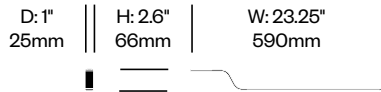

To order, specify:

1. Product number
2. Trim color

Under Shelf Proud Mounted Light	Number	List Price
Painted	LLU2-0023-19ULC	315.00
Brushed Aluminum	LLU2-0023-19ULC	315.00

To order, specify:

1. Product number
2. Trim color