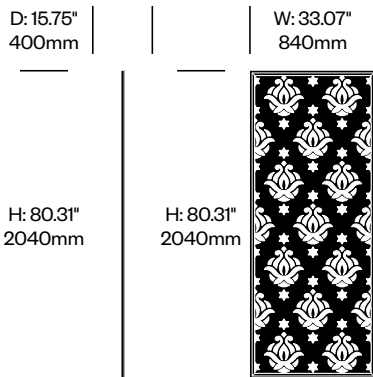

Single Screen, Royal Pattern	Number	List Price
Felt	HCBZ-FSS1-RLF	2,263.00
Contrasting Felt	HCBZ-FSS1-RLFC	2,609.00