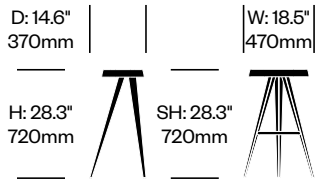

HIGH STOOL

Matte Black Legs	Number	List Price
American Walnut	HCCS-MXS2	2,265.00
Black Stained Oak	HCCS-MXS2	2,105.00
Natural Oak	HCCS-MXS2	2,105.00

Gunmetal Grey Legs	Number	List Price
American Walnut	HCCS-MXS2	3,100.00
Black Stained Oak	HCCS-MXS2	2,960.00
Natural Oak	HCCS-MXS2	2,960.00