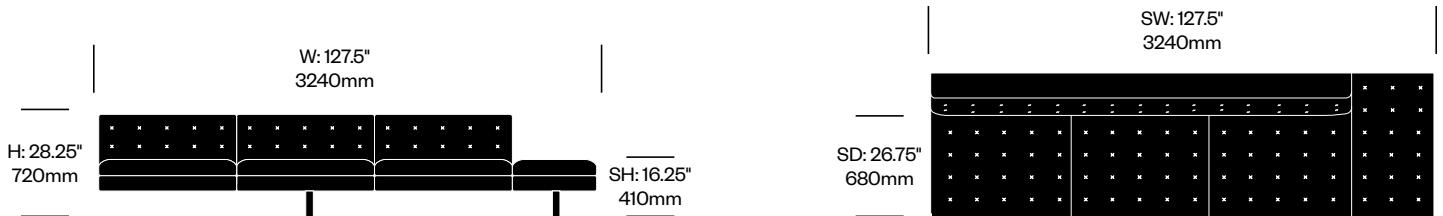

Three Seat without Arms, Bench on Left	Number	List Price
Leather	HCPF-KEL3-L	17,200.00