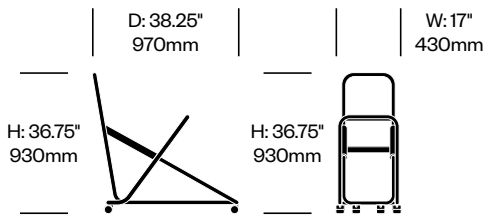

To order, specify:

1. Product number
2. Paint color

Trolley Cart	Number	List Price
Stacks 12 Chairs	HCCE-NWTC	785.00