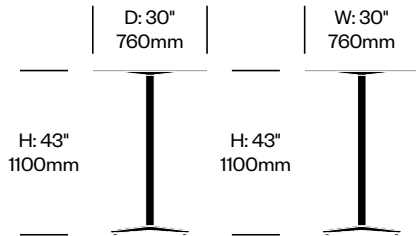

2 Inch: X Base

Emeco | Jasper Morrison | 2019 | Made in the United States

To order, specify:

1. Product number
2. Top surface and color
3. Base trim color

BAR HEIGHT COLLABORATIVE TABLE WITH X BASE, 30" ROUND

Black Base	Number	List Price
Laminate Grade A	HCEM-2NTC-R30-HXL	1,250.00
Laminate Grade B	HCEM-2NTC-R30-HXL	1,705.00
Accoya	HCEM-2NTC-R30-HXW	1,935.00
Ash	HCEM-2NTC-R30-HXW	1,335.00
Walnut	HCEM-2NTC-R30-HXW	1,745.00
Silver Base	Number	List Price
Hand-Brushed, Clear Anodized Aluminum	HCEM-2NTC-R30-HXA	1,635.00
Laminate Grade A	HCEM-2NTC-R30-HXL	1,125.00
Laminate Grade B	HCEM-2NTC-R30-HXL	1,580.00
Accoya	HCEM-2NTC-R30-HXW	1,815.00
Ash	HCEM-2NTC-R30-HXW	1,210.00
Walnut	HCEM-2NTC-R30-HXW	1,620.00