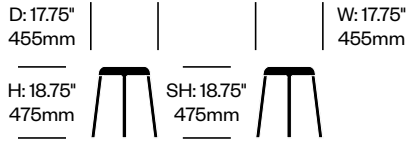

Za

Emeco | Naoto Fukasawa | 2021 | Made in the United States

To order, specify:

1. Product number
2. Frame trim color

Low Stool	Number	List Price
Painted	HCEM-ZAS1	610.00
Hand-Brushed, Clear Anodized Aluminum	HCEM-ZAS1	610.00
Hand-Polished Aluminum	HCEM-ZAS1	1,185.00