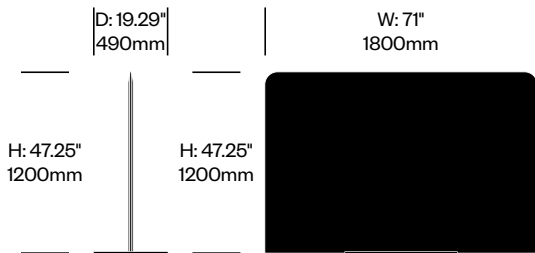

Screen, 47.25"x71"	Number	1	Felt	Grade A	Grade B	Grade C	Grade D	Grade E	Grade F
Felt or Fabric	HCBZ-FES1-71		1,896.00	2,507.00	2,893.00	3,045.00	3,131.00	3,565.00	
Contrasting Felt or Fabric	HCBZ-FES1-71	C	2,184.00	2,795.00	3,181.00	3,333.00	3,419.00	3,853.00