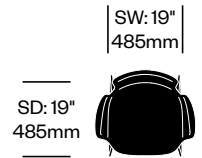

Side Chair with Four Metal Legs

Number

List Price

HCCE-JPS4-M

650.00