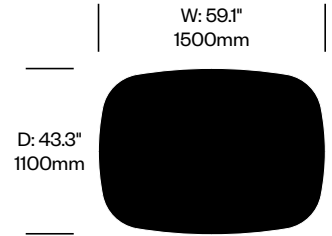

Large Occasional Table, Double Tier	Number	List Price
Black Marquiña Marble	HCCS-VXTO-22	7,570.00
Calacatta Marble	HCCS-VXTO-22	12,265.00
Emperador Marble	HCCS-VXTO-22	7,570.00
Grey Carnico Marble	HCCS-VXTO-22	7,570.00
Sahara Noir Marble	HCCS-VXTO-22	12,265.00
White Carrara Marble	HCCS-VXTO-22	7,045.00