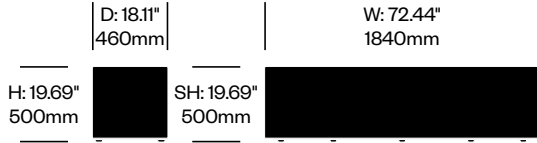

BuzziCube

BuzziSpace | BuzziSpace Studio | 2009 | Imported from the Netherlands

To order, specify:

1. Product number
2. Upholstery and color

Quatro Pouf, Flat	Number	Grade A	Grade B	Grade C	Grade D
Fabric with Antiskid Bottom	HCBZ-CBPF-42A	1,992.00	2,252.00	2,358.00	2,414.00
Fabric with Wood Bottom	HCBZ-CBPF-42W	2,570.00	2,828.00	2,933.00	2,990.00