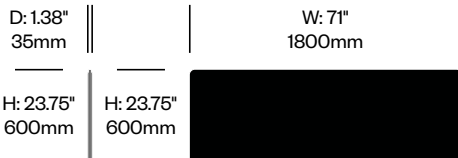

Medium Screen with Rounded Corners, 71"

	Number	1	Felt	Grade A	Grade B	Grade C	Grade D	Grade E	Grade F
Felt or Fabric	HCBZ-DKS2-71R		811.00	1,080.00	1,250.00	1,317.00	1,355.00	1,546.00	
Contrasting Felt or Fabric	HCBZ-DKS2-71R	C	1,090.00	1,359.00	1,529.00	1,596.00	1,634.00	1,825.00