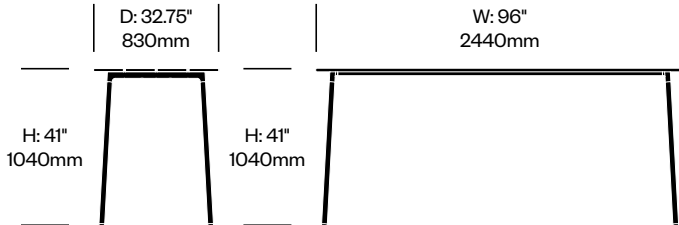

Run

Emeco | Sam Hecht and Kim Colin | 2016 | Made in the United States

To order, specify:

1. Product number
2. Top wood or trim color
3. Base trim color