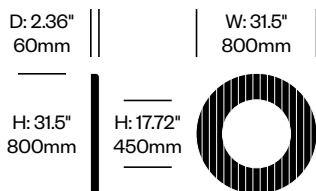

Small Screen, 3D Rib	Number	Grade A	Grade B	Grade C	Grade D	Grade E	Grade F
Fabric with Antiskid Back	HCBZ-DNS1-RA	1,891.00	2,164.00	2,270.00	2,332.00	2,640.00	
Fabric with Fabric Back	HCBZ-DNS1-R2	2,400.00	2,750.00	2,886.00	2,968.00	3,367.00