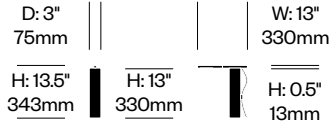

To order, specify:

1. Product number
2. Base stone color
3. Trim color

Table Light	Number	List Price
	HCPL-TOT1	675.00