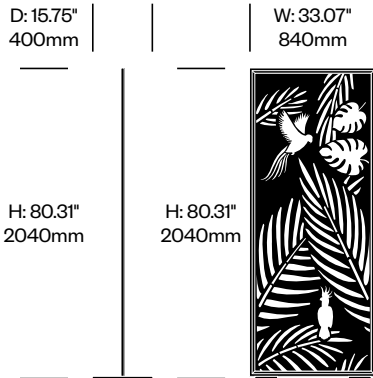

BuzziFalls Standing

BuzziSpace | Sas Adriaenssens | 2016 | Imported from the Netherlands

To order, specify:

1. Product number
2. Felt color
3. Contrasting felt color (if applicable)
4. Trim paint color

Single Screen, Parrots Pattern	Number	List Price
Felt	HCBZ-FSSI-PRF	1,872.00
Contrasting Felt	HCBZ-FSSI-PRFC	2,218.00