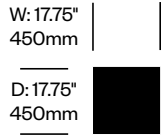

Quinta

JANUS et Cie | Made in Indonesia

To order, specify:

1. Product number (optional glass top sold separately)
2. JANUSfiber® color
3. Leg wood color (if applicable)

Square Occasional Table	Number	List Price
JANUSfiber®	HCJC-QN-TQ18-J	751.00
JANUSfiber® with Wood Frame	HCJC-QN-TQ18-W	842.00

To order, specify:

1. Product number

Top for Square Occasional Table	Number	List Price
Glass	HCJC-QN-GTQ1818	333.00

To order, specify:

1. Product number (optional glass top sold separately)
2. JANUSfiber® color
3. Leg wood color (if applicable)