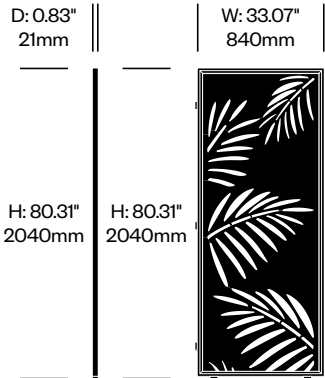

BuzziFalls Standing

BuzziSpace | Sas Adriaenssens | 2016 | Imported from the Netherlands

To order, specify:

1. Product number
2. Felt color
3. Contrasting felt color (if applicable)
4. Trim paint color

Add On Screen, Palms Pattern	Number	List Price
Felt	HCBZ-FSSA-PLF	1,633.00
Contrasting Felt	HCBZ-FSSA-PLFC	1,979.00