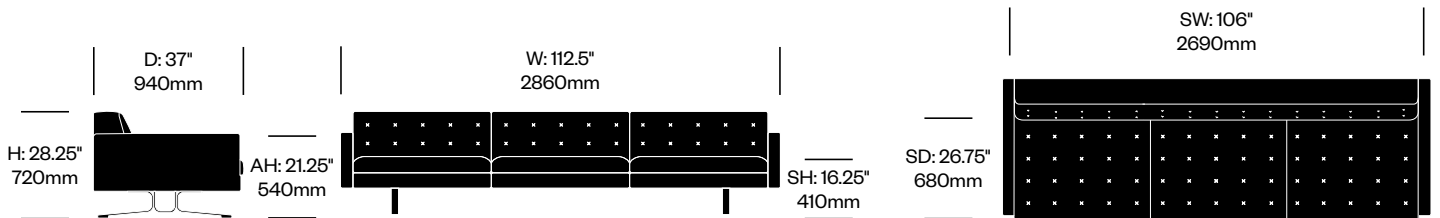

Three Seat Sofa	Number	List Price
Leather	HCPF-KEA3	16,570.00