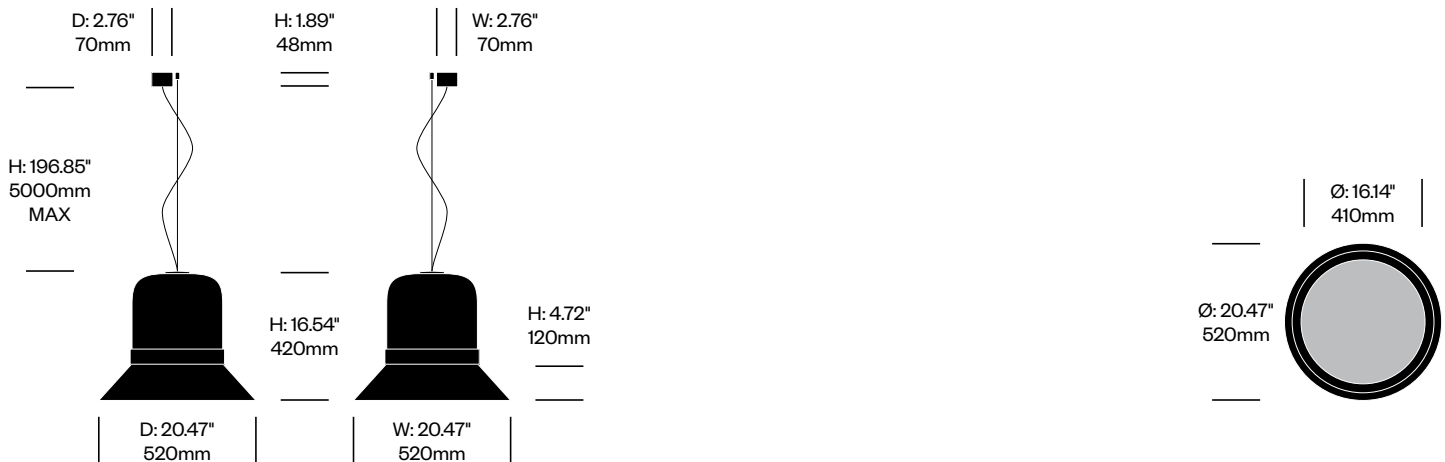

1. Product number
2. Upholstery and color
3. Shade paint color
4. Ring paint color
5. Cable trim color

Small Pendant Light	Number	Grade A	Grade B	Grade C	Grade D	Grade E
79.74" (2000mm) Cables	HCBZ-HTP1-1	3,959.00	3,990.00	4,006.00	4,014.00	4,056.00
196.85" (5000mm) Cables	HCBZ-HTP1-2	4,170.00	4,201.00	4,217.00	4,225.00	4,267.00