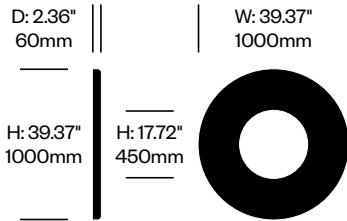

BuzziDonut

BuzziSpace | BuzziSpace Studio | 2014 | Imported from the Netherlands

To order, specify:

1. Product number
2. Upholstery and color

Medium Screen, Flat	Number	Grade A	Grade B	Grade C	Grade D	Grade E	Grade F
Fabric with Antiskid Back	HCBZ-DNS2-FA	1,840.00	2,158.00	2,284.00	2,353.00	2,716.00	
Fabric with Fabric Back	HCBZ-DNS2-F2	2,349.00	2,744.00	2,900.00	2,989.00	3,443.00