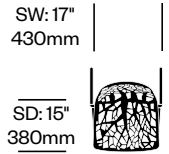

Bar Stool with High Back	Number	List Price
	HCJC-FO-S3H	2,051.00