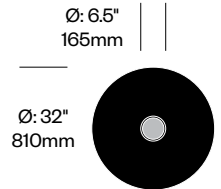

Sky Dome

Pablo Designs | Pablo Pardo and Pablo Studio | 2020 | Imported from China

To order, specify:

1. Product number
2. Shade paint or wood color
3. Trim color

Pendant Light, 32"	Number	List Price
Black Dome	HCPL-SDP3-32	650.00
Satin Brass Dome	HCPL-SDP3-32	750.00
White Dome	HCPL-SDP3-32	650.00