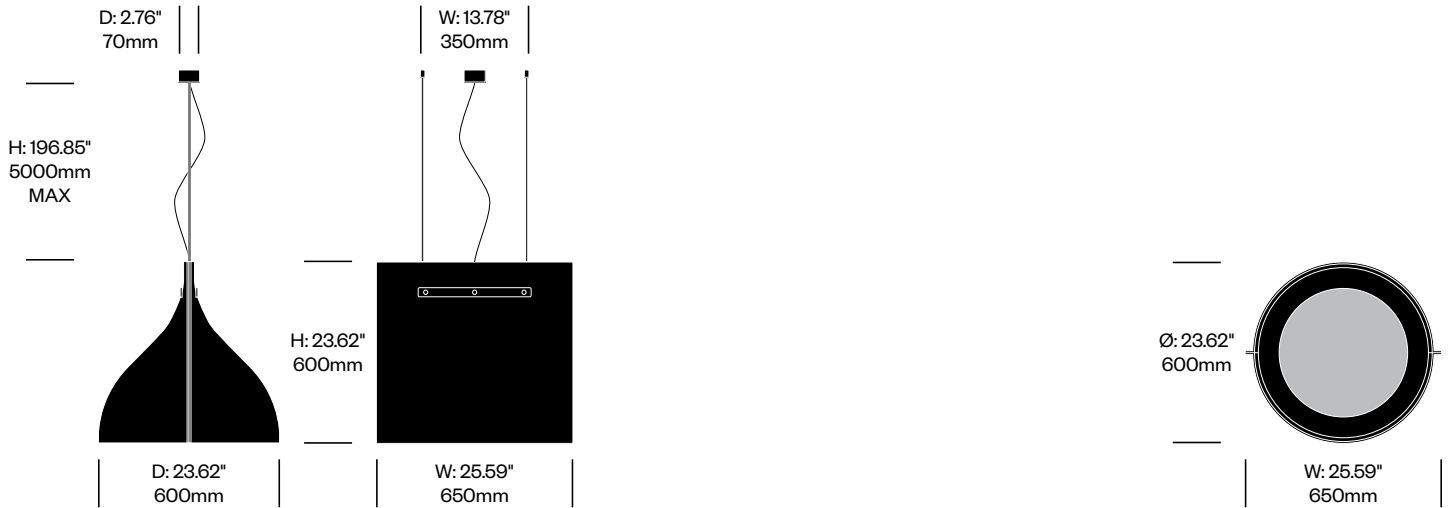

Pendant Light	Number	List Price
78.74" (2000mm) Cables	HCBZ-BLP-1	4,794.00
196.85 (5000mm) Cables	HCBZ-BLP-2	5,186.00

BuzziHat

BuzziSpace | Alain Gilles | Imported from the Netherlands

Features and Specifications