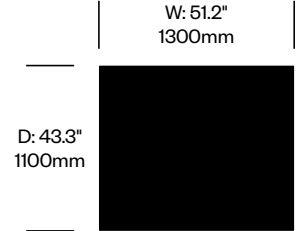

Mex-Hi

Cassina | Piero Lissoni | 2020 | Imported from Italy

To order, specify:

1. Product number
2. Top stone color
3. Base trim color

LARGE OCCASIONAL TABLE WITH STONE TOP

Chrome Base	Number	List Price
Black Marquiña Marble	HCCS-MHTO-2S	6,585.00
Calacatta Marble	HCCS-MHTO-2S	7,690.00
Emperador Marble	HCCS-MHTO-2S	6,800.00
Grey Carnico Marble	HCCS-MHTO-2S	6,800.00
Sahara Noir Marble	HCCS-MHTO-2S	7,690.00
White Carrara Marble	HCCS-MHTO-2S	6,585.00

Matte Anthracite Base	Number	List Price
Black Marquiña Marble	HCCS-MHTO-2S	6,090.00
Calacatta Marble	HCCS-MHTO-2S	7,195.00
Emperador Marble	HCCS-MHTO-2S	6,305.00
Grey Carnico Marble	HCCS-MHTO-2S	6,305.00
Sahara Noir Marble	HCCS-MHTO-2S	7,195.00
White Carrara Marble	HCCS-MHTO-2S	6,090.00