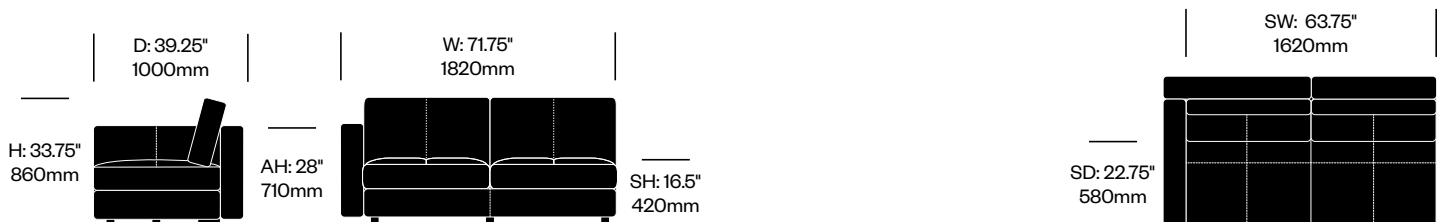

Two Seat with High Right Arm	Number	List Price
Leather	HCPF-MSS2-0H	8,740.00