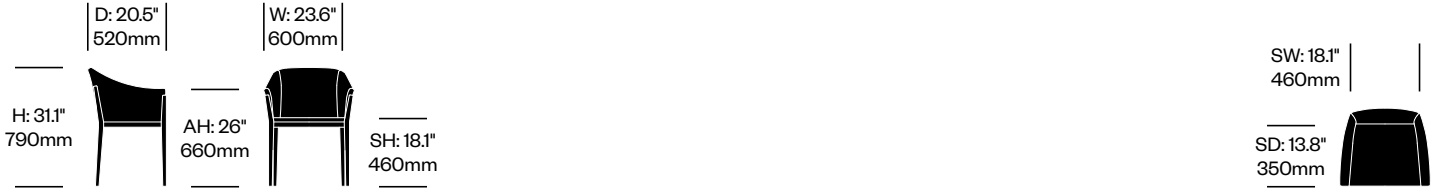

Cassina | Ronan and Erwan Bouroullec | 2018 | Imported from Italy

To order, specify:

1. Product number
2. Upholstery and color
3. Frame trim color

Side Chair	Number	List Price
Leather	HCCS-CSS4-1	2,525.00
Fabric	HCCS-CSS4-2	2,170.00