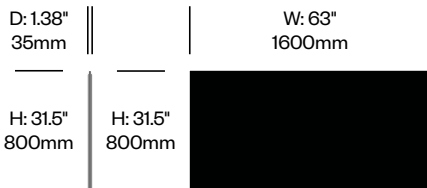

High Screen with

Square Corners, 63"

	Number	1	Felt	Grade A	Grade B	Grade C	Grade D	Grade E	Grade F
Felt or Fabric	HCBZ-DKS3-63Q		854.00	1,173.00	1,475.00	1,596.00	1,663.00	2,006.00	
Contrasting Felt or Fabric	HCBZ-DKS3-63Q	C	1,133.00	1,452.00	1,754.00	1,875.00	1,942.00	2,285.00