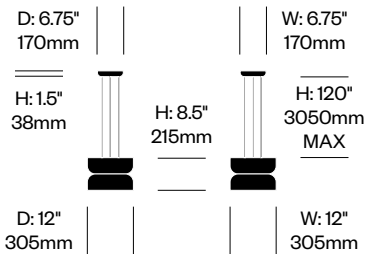

Pendant Light, CC	Number	List Price
Opal Glass	HCPL-TMP-CC	925.00