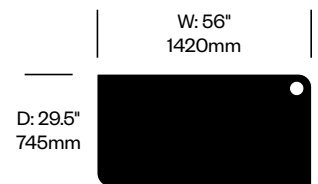

Side A Worktop, 56" x 29.5"	Number	List Price
Wood	HCBZ-BRWA-5529NW	3,472.00
Wood with Cable Entry	HCBZ-BRWA-5529CW	3,524.00