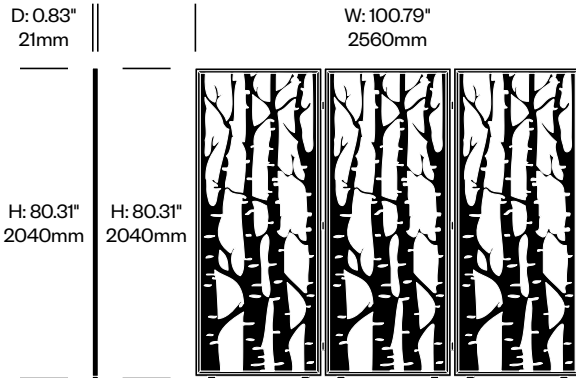

BuzziFalls Standing

BuzziSpace | Sas Adriaenssens | 2016 | Imported from the Netherlands

To order, specify:

1. Product number
2. Felt color
3. Contrasting felt color (if applicable)
4. Trim paint color

Trio Screen, Birch Pattern	Number	List Price
Felt	HCBZ-FSS3-BRF	4,644.00
Contrasting Felt	HCBZ-FSS3-BRFC	4,990.00