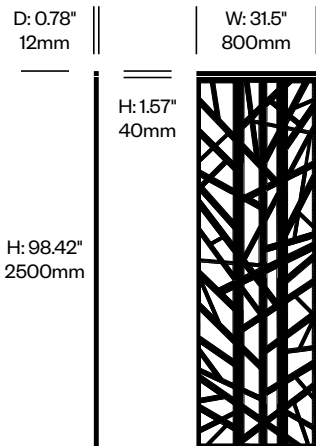

Large Screen, Grid Pattern	Number	List Price
Felt	HCBZ-FAS2-GR	1,204.00
Contrasting Felt	HCBZ-FAS2-GRC	1,550.00