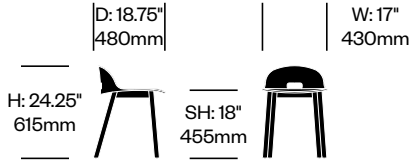

Clear Anodized Aluminum (EMT-1)

Alfi Aluminum

Emeco | Jasper Morrison | 2018 | Made in the United States

To order, specify:

1. Product number
2. Seat trim color
3. Base trim color

Side Chair with Low Back	Number	List Price
	HCEM-AAS4-LN	680.00