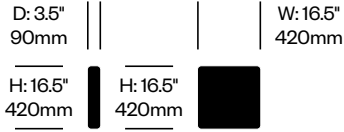

Massimosistema

Poltrona Frau | Poltrona Frau R+D | 2009 | Imported from Italy

To order, specify:

1. Product number
2. Upholstery and color

Square Pillow	Number	List Price
Leather	HCPF-MSCS	480.00