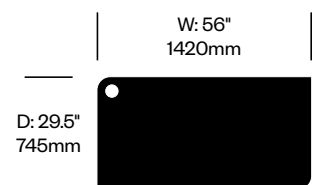

Side B Worktop, 56" x 29.5"	Number	List Price
Wood	HCBZ-BRWB-5529NW	3,472.00
Wood with Cable Entry	HCBZ-BRWB-5529CW	3,524.00