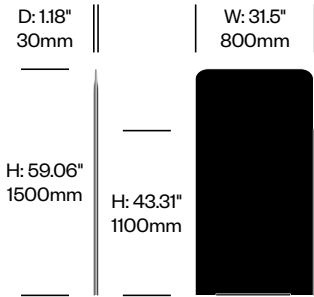

BuzziScreen Mix

BuzziSpace | Sas Adriaenssens | 2015 | Imported from the Netherlands

To order, specify:

1. Product number
2. Surface A upholstery and color
3. Surface B upholstery and color (if contrasting fabric is specified)
4. Zipper color

Medium Screen, Stop Panel	Number	Felt	Grade A	Grade B	Grade C	Grade D	Grade E	Grade F
Felt	HCBZ-SMS2-01F	778.00						
Fabric	HCBZ-SMS2-01		1,087.00	1,250.00	1,366.00	1,432.00	1,766.00	
Contrasting Felt	HCBZ-SMS2-01FC	1,066.00						
Contrasting Fabric	HCBZ-SMS2-01C		1,375.00	1,538.00	1,654.00	1,720.00	2,054.00