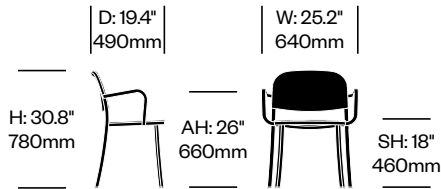

1 Inch

Emeco | Jasper Morrison | 2017 | Made in the United States

To order, specify:

1. Product number
2. Seat and back material and color
3. Frame trim color

STACKING SIDE CHAIR WITH ARMS

Black Frame	Number	List Price
Spinneybeck Volo	HCEM-1NS4-A1	1,310.00
COL	HCEM-1NS4-A1	1,015.00
Kvadrat Divina Melange 3	HCEM-1NS4-A2	1,150.00
Kvadrat Divina MD	HCEM-1NS4-A2	1,150.00
Maharam Mode	HCEM-1NS4-A2	1,015.00
COM	HCEM-1NS4-A2	1,015.00
Reclaimed Wood Polypropylene	HCEM-1NS4-AP	795.00
Plywood	HCEM-1NS4-AW	1,035.00

Hand-Brushed, Clear Anodized Aluminum Frame	Number	List Price
Spinneybeck Volo	HCEM-1NS4-A1	1,175.00
COL	HCEM-1NS4-A1	890.00
Kvadrat Divina Melange 3	HCEM-1NS4-A2	1,035.00
Kvadrat Divina MD	HCEM-1NS4-A2	1,020.00
Maharam Mode	HCEM-1NS4-A2	890.00
COM	HCEM-1NS4-A2	890.00
Reclaimed Wood Polypropylene	HCEM-1NS4-AP	665.00
Plywood	HCEM-1NS4-AW	910.00