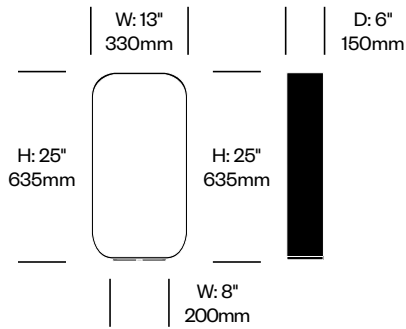

Large Table Light	Number	List Price
Standard Trim	LCT2-2508	550.00
Premium Trim	LCT2-2508	550.00