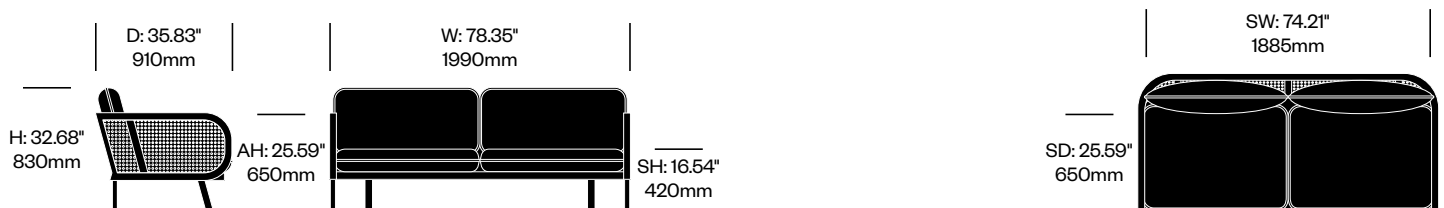

BuzziCane

BuzziSpace | Wiebe Boonstra and Marc van Nederpelt | 2016 | Imported from Belgium

To order, specify:

1. Product number
2. Upholstery and color
3. Frame wood color

Lounge Chair	Number	Grade A	Grade B	Grade C	Grade D
Fabric with Natural Ash	HCBZ-CNL1-2	7,291.00	8,159.00	8,348.00	8,208.00
Fabric with Black Stained Ash	HCBZ-CNL1-2	8,113.00	8,444.00	8,261.00	8,498.00