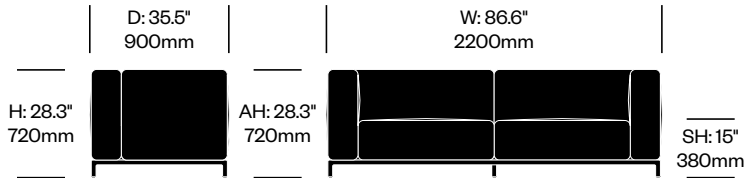

WIDE TWO SEAT SOFA WITH LEFT ARM

Chrome Base	Number	List Price
Leather	HCCS-MHL2-WAN1	13,195.00
Fabric	HCCS-MHL2-WAN2	11,855.00
Matte Anthracite Base	Number	List Price
Leather	HCCS-MHL2-WAN1	12,250.00
Fabric	HCCS-MHL2-WAN2	10,910.00