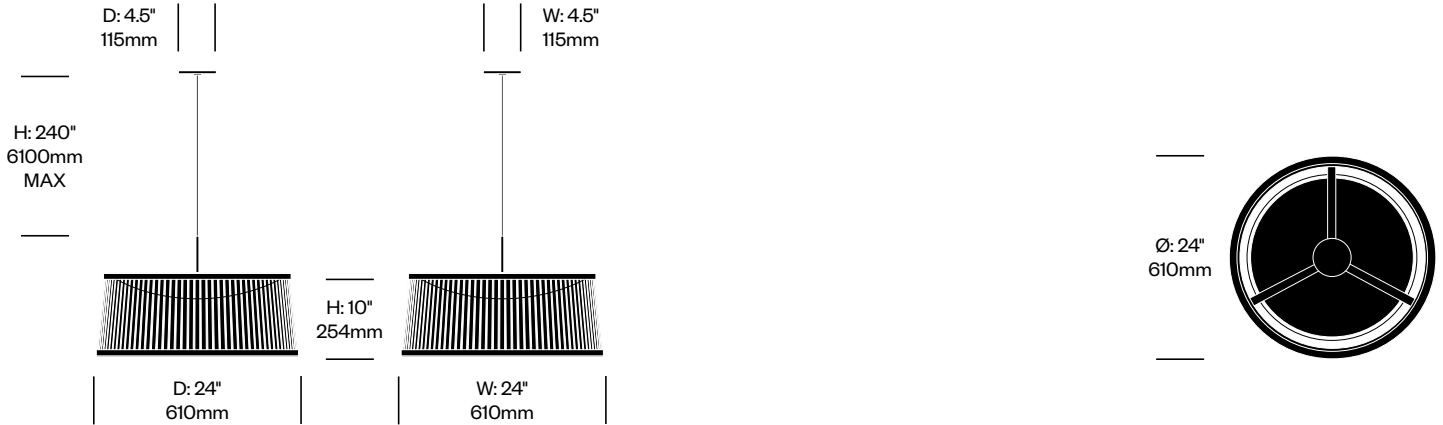

Solis Drum

Pablo Designs | Carmine Deganello and Pablo Studio | 2016 | Made in the United States

To order, specify:

1. Product number
2. Trim color

Small Pendant Light	Number	List Price
	HCPL-SDP1-24	850.00