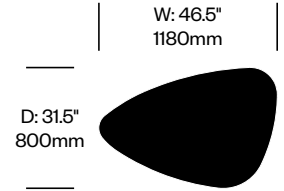

Mexique

Cassina | Charlotte Perriand | 1952 | Imported from Italy

To order, specify:

1. Product number
2. Top paint or wood color
3. Leg trim color

HIGH OCCASIONAL TABLE

Matte Black Legs	Number	List Price
Gloss Painted Top	HCCS-MXTO-3P	3,845.00
Matte Painted Top	HCCS-MXTO-3P	2,800.00
American Walnut Top	HCCS-MXTO-3W	4,500.00
Black Stained Oak Top	HCCS-MXTO-3W	2,995.00
Natural Oak Top	HCCS-MXTO-3W	2,995.00

Gunmetal Grey Legs	Number	List Price
Gloss Painted Top	HCCS-MXTO-3P	4,040.00
Matte Painted Top	HCCS-MXTO-3P	2,985.00
American Walnut Top	HCCS-MXTO-3W	4,705.00
Black Stained Oak Top	HCCS-MXTO-3W	3,195.00
Natural Oak Top	HCCS-MXTO-3W	3,195.00