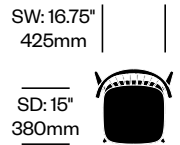

Newood

Cappellini | Brogiato Traverso | 2020 | Imported from Italy

To order, specify:

1. Product number
2. Upholstery and color (if applicable)
3. Wood color