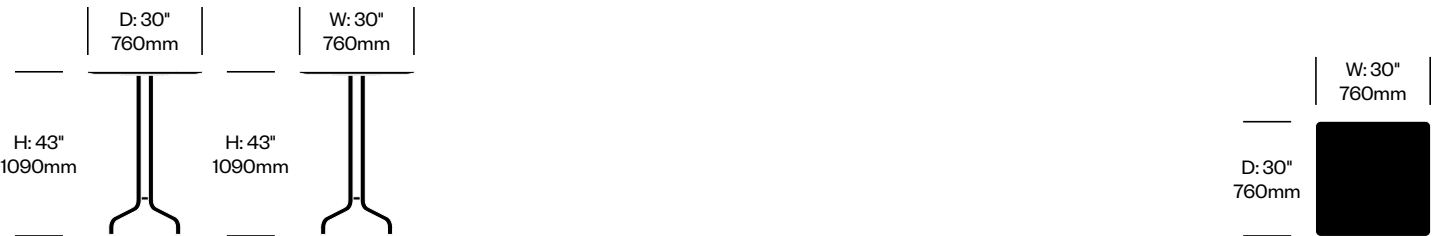

BAR HEIGHT COLLABORATIVE TABLE, 30" SQUARE

Black Base	Number	List Price
Laminate Grade A	HCEM-INTC-S30-HL	1,250.00
Laminate Grade B	HCEM-INTC-S30-HL	1,725.00
Accoya	HCEM-INTC-S30-HW	1,955.00
Ash	HCEM-INTC-S30-HW	1,340.00
Walnut	HCEM-INTC-S30-HW	1,765.00

Hand-Brushed, Clear Anodized Aluminum Base	Number	List Price
Hand-Brushed, Clear Anodized Aluminum	HCEM-INTC-S30-HA	1,650.00
Laminate Grade A	HCEM-INTC-S30-HL	1,120.00
Laminate Grade B	HCEM-INTC-S30-HL	1,590.00
Accoya	HCEM-INTC-S30-HW	1,825.00
Ash	HCEM-INTC-S30-HW	1,215.00
Walnut	HCEM-INTC-S30-HW	1,635.00