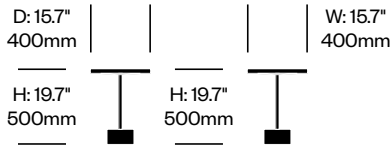

MEDIUM OCCASIONAL TABLE, GLASS TOP WITH STONE BASE

Gunmetal Grey Frame	Number	List Price
Black Marquiña Marble Base	HCCS-9TO-2G	1,670.00
Emperador Marble Base	HCCS-9TO-2G	2,055.00
Grey Carnico Marble Base	HCCS-9TO-2G	1,920.00
White Carrara Marble Base	HCCS-9TO-2G	1,520.00

Matte Anthracite Frame	Number	List Price
Black Marquiña Marble Base	HCCS-9TO-2G	1,610.00
Emperador Marble Base	HCCS-9TO-2G	1,990.00
Grey Carnico Marble Base	HCCS-9TO-2G	1,880.00
White Carrara Marble Base	HCCS-9TO-2G	1,455.00