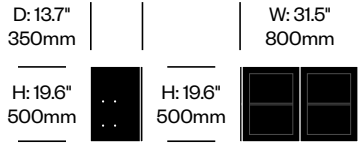

Infinito Wall

Cassina | Franco Albini | 2020 | Imported from Italy

To order, specify:

1. Product number
2. Wood color

Case with Two Glass Doors,

For Use with Low Frame	Number	List Price
Black Stained Ash	HCCS-IWBC-C2G1	4,160.00

Case with Two Glass Doors, Cable Access

For Use with Low Frame	Number	List Price
Black Stained Ash	HCCS-IWBC-C2G1C	4,160.00

Case with Two Glass Doors,

For Use with High Frame	Number	List Price
Black Stained Ash	HCCS-IWBC-C2G2	4,160.00