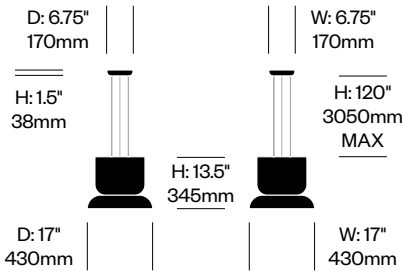

Pendant Light, DB	Number	List Price
Opal Glass	HCPL-TMP-DB	1,100.00