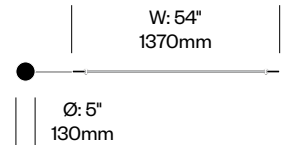

To order, specify:

1. Product number
2. Trim color
3. Suspension belt color

Pendant Light	Number	List Price
	HCPL-TOPI	950.00