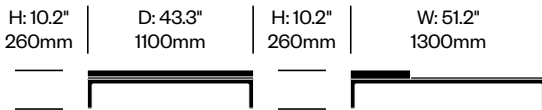

Mex-Hi

Cassina | Piero Lissoni | 2020 | Imported from Italy

To order, specify:

1. Product number
2. Top stone color
3. Tray wood color
4. Base trim color

LARGE OCCASIONAL TABLE WITH STONE TOP AND INTEGRATED WOOD TRAY

Chrome Base	Number	List Price
Black Marquiña Marble with American Walnut	HCCS-MHTO-2SW	6,355.00
Black Marquiña Marble with Black Stained Oak	HCCS-MHTO-2SW	6,025.00
Black Marquiña Marble with Natural Oak	HCCS-MHTO-2SW	6,025.00
Calacatta Marble with American Walnut	HCCS-MHTO-2SW	7,240.00
Calacatta Marble with Black Stained Oak	HCCS-MHTO-2SW	6,910.00
Calacatta Marble with Natural Oak	HCCS-MHTO-2SW	6,910.00
Emperador Marble with American Walnut	HCCS-MHTO-2SW	6,500.00
Emperador Marble with Black Stained Oak	HCCS-MHTO-2SW	6,170.00
Emperador Marble with Natural Oak	HCCS-MHTO-2SW	6,170.00
Grey Carnico Marble with American Walnut	HCCS-MHTO-2SW	6,500.00
Grey Carnico Marble with Black Stained Oak	HCCS-MHTO-2SW	6,170.00
Grey Carnico Marble with Natural Oak	HCCS-MHTO-2SW	6,170.00
Sahara Noir Marble with American Walnut	HCCS-MHTO-2SW	7,240.00
Sahara Noir Marble with Black Stained Oak	HCCS-MHTO-2SW	6,910.00
Sahara Noir Marble with Natural Oak	HCCS-MHTO-2SW	6,910.00
White Carrara Marble with American Walnut	HCCS-MHTO-2SW	6,355.00
White Carrara Marble with Black Stained Oak	HCCS-MHTO-2SW	6,025.00
White Carrara Marble with Natural Oak	HCCS-MHTO-2SW	6,025.00

Matte Anthracite Base	Number	List Price
Black Marquiña Marble with American Walnut	HCCS-MHTO-2SW	5,860.00
Black Marquiña Marble with Black Stained Oak	HCCS-MHTO-2SW	5,530.00
Black Marquiña Marble with Natural Oak	HCCS-MHTO-2SW	5,530.00
Calacatta Marble with American Walnut	HCCS-MHTO-2SW	6,745.00
Calacatta Marble with Black Stained Oak	HCCS-MHTO-2SW	6,415.00
Calacatta Marble with Natural Oak	HCCS-MHTO-2SW	6,415.00
Emperador Marble with American Walnut	HCCS-MHTO-2SW	6,005.00
Emperador Marble with Black Stained Oak	HCCS-MHTO-2SW	5,675.00
Emperador Marble with Natural Oak	HCCS-MHTO-2SW	5,675.00
Grey Carnico Marble with American Walnut	HCCS-MHTO-2SW	6,005.00
Grey Carnico Marble with Black Stained Oak	HCCS-MHTO-2SW	5,675.00
Grey Carnico Marble with Natural Oak	HCCS-MHTO-2SW	5,675.00
Sahara Noir Marble with American Walnut	HCCS-MHTO-2SW	6,745.00
Sahara Noir Marble with Black Stained Oak	HCCS-MHTO-2SW	6,415.00
Sahara Noir Marble with Natural Oak	HCCS-MHTO-2SW	6,415.00
White Carrara Marble with American Walnut	HCCS-MHTO-2SW	5,860.00
White Carrara Marble with Black Stained Oak	HCCS-MHTO-2SW	5,530.00
White Carrara Marble with Natural Oak	HCCS-MHTO-2SW	5,530.00