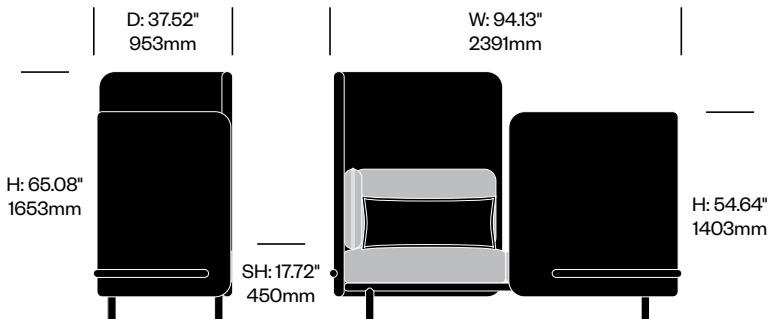

Two Seat Sofa with One High Back and One Medium Back, Open Left

	Number	Grade A	Grade B	Grade C	Grade D	Grade E
	HCBZ-SKL2-LMH2	13,945.00	15,263.00	15,919.00	16,284.00	
with Arm Cushions	HCBZ-SKL2-LMHA2	14,396.00	15,787.00	16,483.00	16,868.00	
with Anti-Theft Arm Cushions	HCBZ-SKL2-LMHAT2	14,655.00	16,046.00	16,742.00	17,127.00	