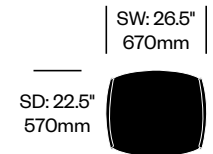

Ottoman	Number	List Price
Leather	HCPF-ARF	2,640.00