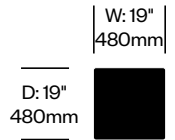

1. Product number (optional glass top sold separately)
2. JANUSfiber® color

Small Occasional Table, Closed	Number	List Price
	HCJC-SE-TOCQ19-J	1,253.00

Small Occasional Table, Open	Number	List Price
	HCJC-SE-TOOQ19-J	1,342.00