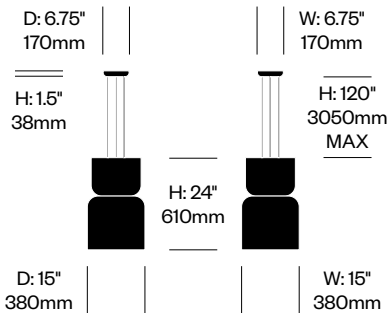

Pendant Light, AB	Number	List Price
Opal Glass	HCPL-TMP-AB	1,350.00