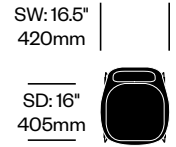

Hi Pad

Cappellini | Jasper Morrison | 1999 | Made in the United States

To order, specify:

1. Product number
2. Upholstery and color
3. Base trim color

Side Chair	Number	COM/COL	List Price
Leather	HCCE-HPSS-1	1,275.00	1,960.00
Fabric	HCCE-HPSS-2	1,230.00	1,410.00
Faux Leather	HCCE-HPSS-3	1,230.00	1,275.00