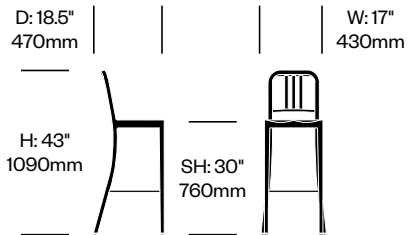

High Stool	Number	List Price
Recycled Polyethylene (PET)	HCEM-NIS2	550.00