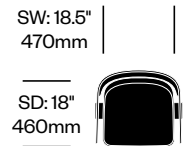

Side Chair with Angled Legs	Number	List Price
Leather Seat	HCBZ-FLSA-1P	2,905.00
Fabric Grade A Seat	HCBZ-FLSA-2P	2,428.00
Fabric Grade B Seat	HCBZ-FLSA-2P	2,524.00
Fabric Grade C Seat	HCBZ-FLSA-2P	2,572.00
Fabric Grade D Seat	HCBZ-FLSA-2P	2,596.00
Wood Seat	HCBZ-FLSA-WP	1,808.00