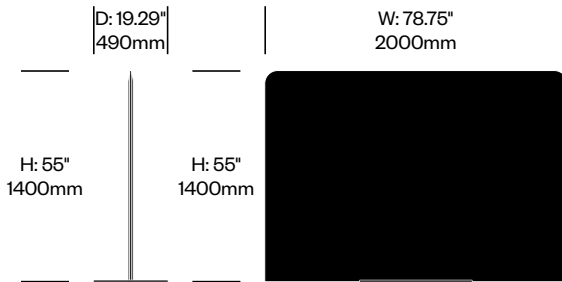

Screen, 55"x78.75"	Number	1	Felt	Grade A	Grade E
Felt or Fabric	HCZ-FES2-78		2,375.00	3,167.00	4,336.00
Contrasting Felt or Fabric	HCZ-FES2-78 C		2,663.00	3,455.00	4,624.00