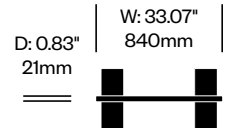

BuzziFalls Standing

BuzziSpace | Sas Adriaenssens | 2016 | Imported from the Netherlands

To order, specify:

1. Product number
2. Felt color
3. Contrasting felt color (if applicable)
4. Trim paint color

Single Screen, Grid Pattern	Number	List Price
Felt	HCBZ-FSSI-GRF	1,872.00
Contrasting Felt	HCBZ-FSSI-GRFC	2,218.00