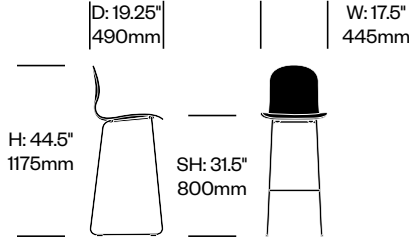

Tate Soft

Cappellini | Jasper Morrison | 2000 | Imported from Italy

To order, specify:

1. Product number
2. Upholstery and color
3. Base trim color

HIGH STOOL WITH HIGH BACK

Painted Base	Number	COM/COL	List Price
Leather	HCCE-TSS3-HS1	1,585.00	1,885.00
Fabric	HCCE-TSS3-HS2	1,565.00	1,745.00
Faux Leather	HCCE-TSS3-HS3	1,565.00	1,585.00