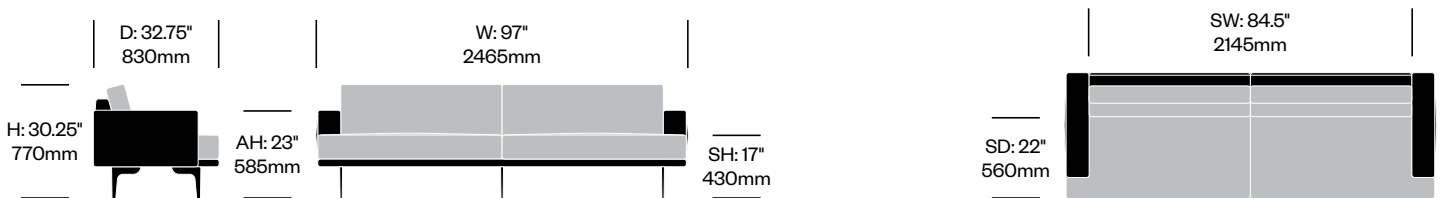

Three Seat Sofa	Number	1 2	Grade A	Grade B	Grade C	Grade D	Grade E	Grade F	Grade G	Grade H	Leather A	Leather B
Polished Aluminum Legs	HCCL-LYL3-BN	■ ■	7,419.35	7,766.40	8,188.83	8,555.82	9,461.46	9,844.65	11,266.52	12,035.99	12,111.29	14,188.12
Painted Legs Grade A	HCCL-LYL3-BN	■ ■	7,529.51	7,876.56	8,298.99	8,665.98	9,571.62	9,954.81	11,376.68	12,146.15	12,221.45	14,298.28
Painted Legs Grade B	HCCL-LYL3-BN	■ ■	7,547.49	7,894.54	8,316.97	8,683.96	9,589.60	9,972.79	11,394.66	12,164.13	12,239.43	14,316.26