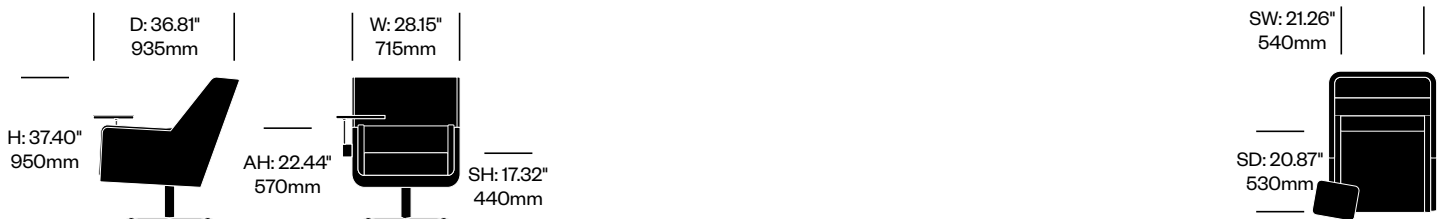

Lounge Chair	Number	Grade A	Grade B	Grade C	Grade D
Fabric	HCBZ-MEL1-LN2	7,145.00	7,723.00	8,008.00	8,168.00
Contrasting Fabric	HCBZ-MEL1-LN2C	7,987.00	8,565.00	8,850.00	9,010.00

Lounge Chair with Tablet on Right	Number	Grade A	Grade B	Grade C	Grade D
Fabric	HCBZ-MEL1-LR2	7,695.00	8,273.00	8,558.00	8,718.00
Contrasting Fabric	HCBZ-MEL1-LR2C	8,537.00	9,115.00	9,400.00	9,560.00