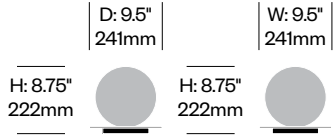

Bola Sphere

Pablo Designs | Pablo Pardo and Pablo Studio | 2019 | Imported from China

To order, specify:

1. Product number
2. Trim color

Table Light, 8"	Number	List Price
	HCPL-BST1-8	350.00