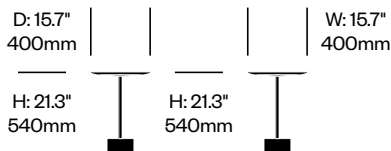

HIGH OCCASIONAL TABLE, WOOD TOP AND BASE

Gunmetal Grey Frame	Number	List Price
American Walnut	HCCS-9TO-3W	1,745.00
Black Stained Ash	HCCS-9TO-3W	1,590.00

Matte Anthracite Frame	Number	List Price
American Walnut	HCCS-9TO-3W	1,675.00
Black Stained Ash	HCCS-9TO-3W	1,520.00