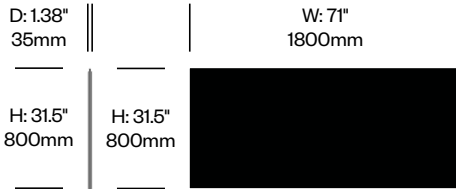

High Screen with Square Corners, 71"

	Number	1	Felt	Grade A	Grade B	Grade C	Grade D	Grade E	Grade F
Felt or Fabric	HCBZ-DKS3-71Q		901.00	1,260.00	1,598.00	1,733.00	1,807.00	2,191.00	
Contrasting Felt or Fabric	HCBZ-DKS3-71Q	C	1,180.00	1,539.00	1,877.00	2,012.00	2,086.00	2,470.00