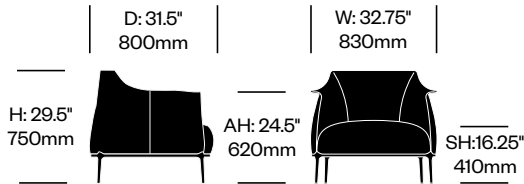

Archibald

Poltrona Frau | Jean-Marie Massaud | 2009 | Imported from Italy

To order, specify:

1. Product number
2. Upholstery and color

Lounge Chair	Number	List Price
Leather	HCPF-ARL1-S	6,240.00