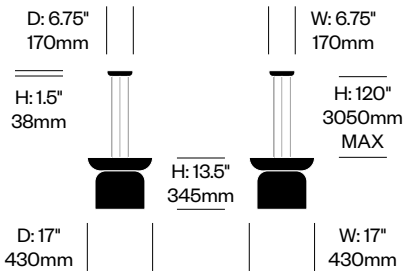

Totem

Pablo Designs | Pablo Pardo and Pablo Studio | 2023 | Imported from China

To order, specify:

1. Product number

Pendant Light, BB	Number	List Price
Opal Glass	HCPL-TMP-BB	1,050.00

Pendant Light, BC	Number	List Price
Opal Glass	HCPL-TMP-BC	925.00