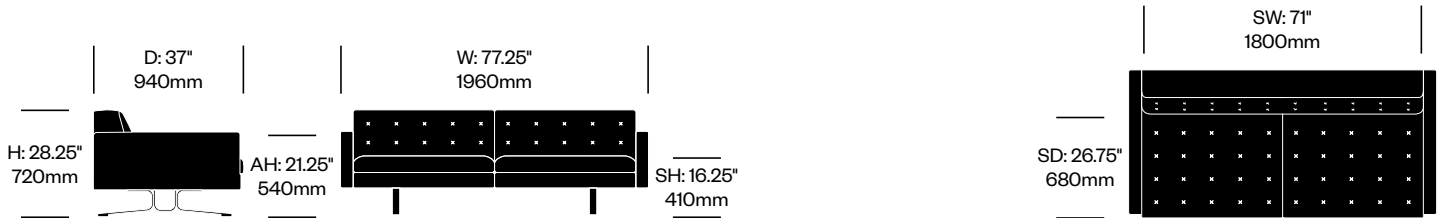

Two Seat Sofa	Number	List Price
Leather	HCPF-KEA2	13,180.00