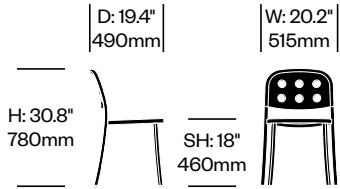

Surfaces

Frame Trim

Hand-Brushed, Clear Anodized Aluminum (EMT-2)

1 Inch All Aluminum

Emeco | Jasper Morrison | 2018 | Made in the United States

To order, specify:

1. Product number
2. Frame trim color

Stacking Side Chair	Number	List Price
Hand-Brushed, Clear Anodized Aluminum	HCEM-1AS4-N	720.00