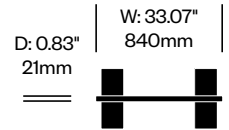

BuzziFalls Standing

BuzziSpace | Sas Adriaenssens | 2016 | Imported from the Netherlands

To order, specify:

1. Product number
2. Felt color
3. Contrasting felt color (if applicable)
4. Trim paint color

Single Screen, Plain	Number	List Price
Felt	HCBZ-FSSI-PNF	1,678.00
Contrasting Felt	HCBZ-FSSI-PNFC	1,894.00