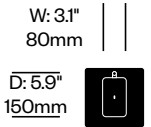

Floor Light	Number	List Price
Standard Trim	HCPL-TLF1-45	300.00
Premium Trim	HCPL-TLF1-45	310.00