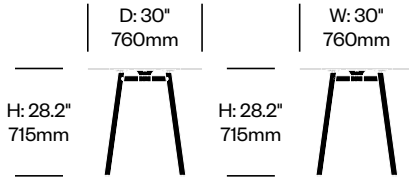

To order, specify:

1. Product number
2. Top surface and color
3. Base trim or wood color

STANDARD HEIGHT COLLABORATIVE TABLE, 30" ROUND

Black Anodized Aluminum Base	Number	List Price
Laminate Grade A	HCEM-SUTC-R30-MLA	1,260.00
Laminate Grade B	HCEM-SUTC-R30-MLA	1,735.00
Accoya	HCEM-SUTC-R30-MWA	1,965.00
Ash	HCEM-SUTC-R30-MWA	1,355.00
Walnut	HCEM-SUTC-R30-MWA	1,775.00

Clear Anodized Aluminum Base	Number	List Price
Aluminum	HCEM-SUTC-R30-MAA	1,655.00
Laminate Grade A	HCEM-SUTC-R30-MLA	1,130.00
Laminate Grade B	HCEM-SUTC-R30-MLA	1,605.00
Accoya	HCEM-SUTC-R30-MWA	1,840.00
Ash	HCEM-SUTC-R30-MWA	1,225.00
Walnut	HCEM-SUTC-R30-MWA	1,650.00

Reclaimed Oak Base	Number	List Price
Aluminum	HCEM-SUTC-R30-MAW	1,710.00
Laminate Grade A	HCEM-SUTC-R30-MLW	1,175.00
Laminate Grade B	HCEM-SUTC-R30-MLW	1,650.00
Accoya	HCEM-SUTC-R30-MWW	1,880.00
Ash	HCEM-SUTC-R30-MWW	1,275.00
Walnut	HCEM-SUTC-R30-MWW	1,695.00