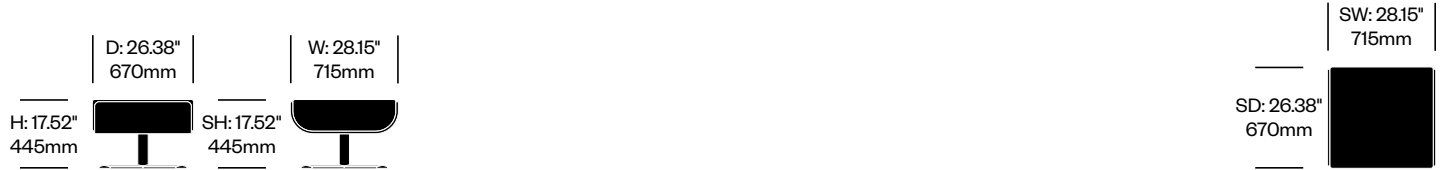

BuzziMe

BuzziSpace | Axel Enthoven | 2012 | Imported from the Netherlands

To order, specify:

1. Product number
2. Interior upholstery and color
3. External upholstery and color (if contrasting fabric is specified)
4. Base paint color

Ottoman	Number	Grade A	Grade B	Grade C	Grade D
Fabric	HCBZ-MEF-2	2,881.00	3,312.00	3,444.00	3,524.00
Contrasting Fabric	HCBZ-MEF-2C	3,723.00	4,154.00	4,286.00	4,366.00