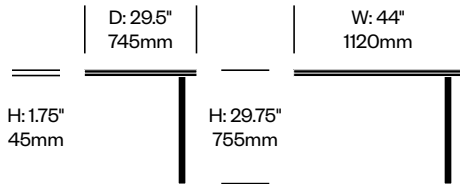

Side B Worktop, 44" x 29.5"	Number	List Price
Wood	HCBZ-BRWB-4429NW	2,627.00
Wood with Cable Entry	HCBZ-BRWB-4429CW	2,682.00