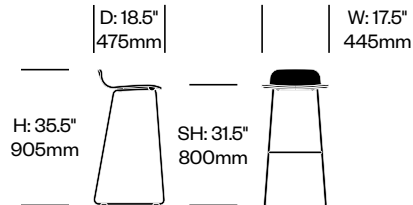

HIGH STOOL WITH LOW BACK

Painted Base	Number	COM/COL	List Price
Leather	HCCE-TSS3-LS1	1,545.00	1,725.00
Fabric	HCCE-TSS3-LS2	1,510.00	1,650.00
Faux Leather	HCCE-TSS3-LS3	1,510.00	1,545.00

Satin Stainless Steel Base	Number	COM/COL	List Price
Leather	HCCE-TSS3-LS1	1,640.00	1,820.00
Fabric	HCCE-TSS3-LS2	1,620.00	1,755.00
Faux Leather	HCCE-TSS3-LS3	1,620.00	1,640.00