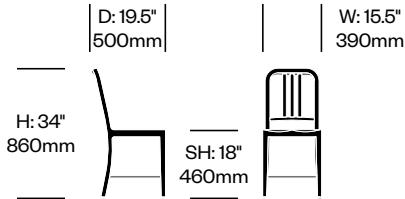

Side Chair	Number	List Price
Recycled Polyethylene (PET)	HCEM-NIS4	475.00