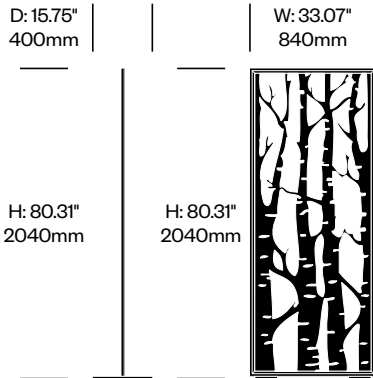

BuzziFalls Standing

BuzziSpace | Sas Adriaenssens | 2016 | Imported from the Netherlands

To order, specify:

1. Product number
2. Felt color
3. Contrasting felt color (if applicable)
4. Trim paint color

Single Screen, Birch Pattern	Number	List Price
Felt	HCBZ-FSSI-BRF	1,787.00
Contrasting Felt	HCBZ-FSSI-BRFC	2,133.00