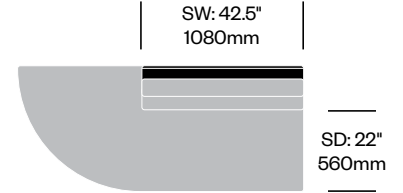

Stain repellent option:

- 1. Add \$98.86 to list price
 - 2. Add **P** to product number
- Example: HCCL-LYLC-R22**P**

Curved Lounge with

Curve on Right	Number	1 2	Grade A	Grade B	Grade C	Grade D	Grade E	Grade F	Grade G	Grade H	Leather A	Leather B
Polished Aluminum Legs	HCCL-LYLC-R	■ ■	5,269.25	5,516.01	5,816.46	6,077.49	6,721.56	6,994.13	8,005.41	8,552.65	8,596.85	10,070.38
Painted Legs Grade A	HCCL-LYLC-R	■ ■	5,379.41	5,626.17	5,926.62	6,187.65	6,831.72	7,104.29	8,115.57	8,662.81	8,707.01	10,180.54
Painted Legs Grade B	HCCL-LYLC-R	■ ■	5,397.39	5,644.15	5,944.60	6,205.63	6,849.70	7,122.27	8,133.55	8,680.79	8,724.99	10,198.52