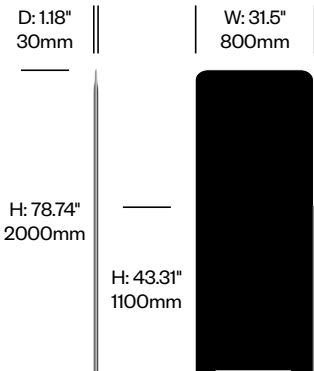

High Screen, Stop Panel	Number	Felt	Grade A	Grade B	Grade C	Grade D	Grade E	Grade F
Felt	HCBZ-SMS3-01F	889.00						
Fabric	HCBZ-SMS3-01		1,297.00	1,494.00	1,631.00	1,709.00	2,104.00	
Contrasting Felt	HCBZ-SMS3-01FC	1,177.00						
Contrasting Fabric	HCBZ-SMS3-01C		1,585.00	1,782.00	1,919.00	1,997.00	2,392.00