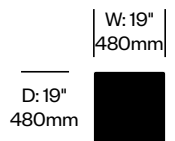

1. Product number (optional glass top sold separately)
2. JANUSfiber® color

Small Occasional Table, Closed	Number	List Price
	HCJC-SE-TOCQ19-J	1,253.00

Small Occasional Table, Open	Number	List Price
	HCJC-SE-TOOQ19-J	1,342.00