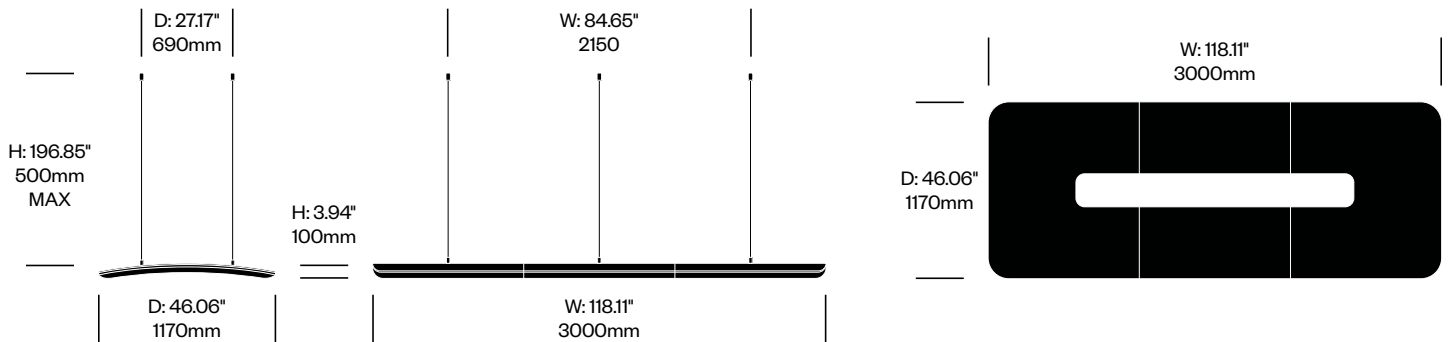

Medium Suspended Screen	Number	Grade A	Grade B	Grade C	Grade D	Grade E	Grade F
78.74" (2000mm) Cables	HCBZ-ZPSS-21	7,145.00	7,786.00	8,102.00	8,278.00	9,176.00	
196.85" (5000mm) Cables	HCBZ-ZPSS-22	7,791.00	8,432.00	8,748.00	8,924.00	9,822.00