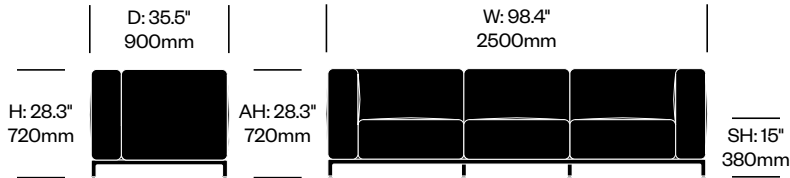

Matte Anthracite Base	Number	List Price
Leather	HCCS-MHL3-AN1	14,515.00
Fabric	HCCS-MHL3-AN2	13,100.00

THREE SEAT SOFA WITH ARMS

Chrome Base	Number	List Price
Leather	HCCS-MHL3-AA1	16,790.00
Fabric	HCCS-MHL3-AA2	15,245.00