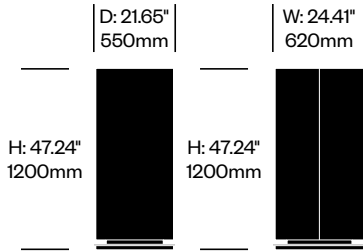

BuzziTotem

BuzziSpace | BuzziSpace Studio | 2016 | Imported from the Netherlands

To order, specify:

1. Product number
2. Upholstery and color
3. Base paint color

Small Wedge Totem	Number	Grade A	Grade B	Grade C	Grade D	Grade E	Grade F
Flat Base	HCBZ-TTS3-12	2,404.00	2,677.00	2,785.00	2,848.00	3,158.00	
Base on Casters	HCBZ-TTS3-1C2	2,690.00	2,963.00	3,071.00	3,134.00	3,444.00	