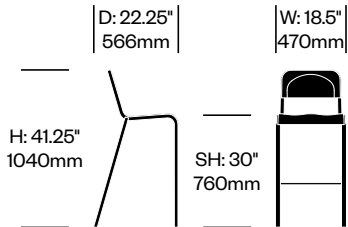

High Stool

Number **1**

List Price

Recycled Polyethylene (PET)

HCEM-19S2-■

755.00