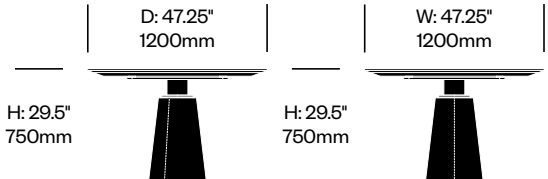

Mesa Due

Poltrona Frau | Lella and Massimiliano Vignelli | 2016 | Imported from Italy

To order, specify:

1. Product number
2. Top leather or wood color
3. Base leather color