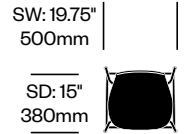

Tate Color

Cappellini | Jasper Morrison | 2012 | Imported from Italy

To order, specify:

1. Product number
2. Seat aniline dyed wood color
3. Base trim color

Stacking Side Chair

Number

List Price

Painted Base	HCCE-TCS4-4	880.00
Satin Stainless Steel Base	HCCE-TCS4-4	935.00