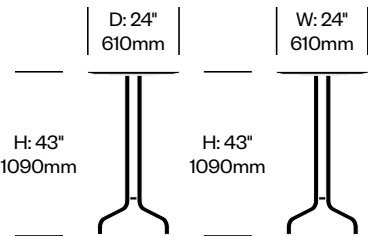

BAR HEIGHT COLLABORATIVE TABLE, 24" ROUND

Black Base	Number	List Price
Laminate Grade A	HCEM-INTC-R24-HL	1,045.00
Laminate Grade B	HCEM-INTC-R24-HL	1,290.00
Accoya	HCEM-INTC-R24-HW	1,585.00
Ash	HCEM-INTC-R24-HW	1,190.00
Walnut	HCEM-INTC-R24-HW	1,465.00

Hand-Brushed, Clear Anodized Aluminum Base	Number	List Price
Hand-Brushed, Clear Anodized Aluminum	HCEM-INTC-R24-HA	1,395.00
Laminate Grade A	HCEM-INTC-R24-HL	920.00
Laminate Grade B	HCEM-INTC-R24-HL	1,160.00
Accoya	HCEM-INTC-R24-HW	1,450.00
Ash	HCEM-INTC-R24-HW	1,065.00
Walnut	HCEM-INTC-R24-HW	1,330.00