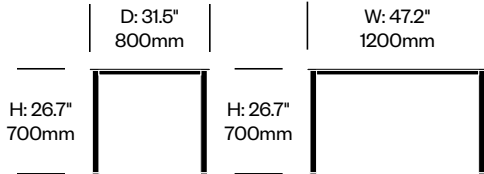

LC10-P

Cassina | Le Corbusier, Jeanneret, Perriand | 1928 | Imported from Italy

To order, specify:

1. Product number
2. Top glass color
3. Frame paint color

Rectangle Collaborative Table	Number	List Price
Clear Glass Top	HCCS-L102	2,830.00
Textured Glass Top	HCCS-L102	3,105.00