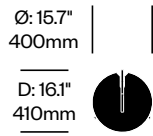

Cicognino

Cassina | Franco Albini | 1953 | Imported from Italy

To order, specify:

1. Product number
2. Wood color

Occasional Table	Number	List Price
Amaranth Stained Ash	HCCS-CNTO	1,870.00
American Walnut	HCCS-CNTO	2,060.00
Black Stained Ash	HCCS-CNTO	1,870.00
Natural Ash	HCCS-CNTO	1,870.00