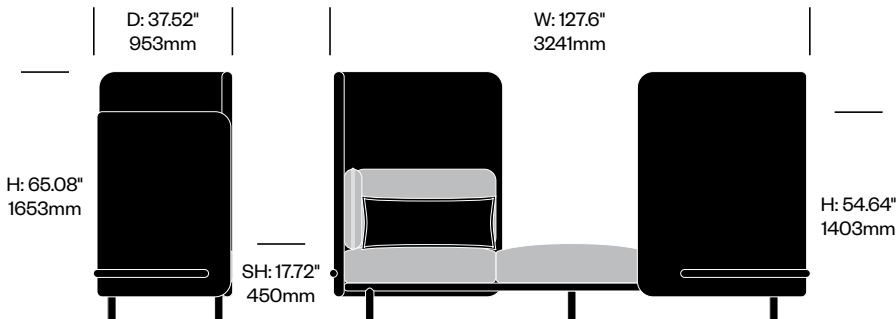

**Three Seat Sofa with High Back,
Open Right**

	Number	Grade A	Grade B	Grade C	Grade D	Grade E
	HCBZ-SKL3-RHH2	19,970.00	21,792.00	22,697.00	23,203.00	
with Arm Cushions	HCBZ-SKL3-RHHA2	20,421.00	22,316.00	23,261.00	23,787.00	
with Anti-Theft Arm Cushions	HCBZ-SKL3-RHHAT2	20,680.00	22,575.00	23,520.00	24,046.00