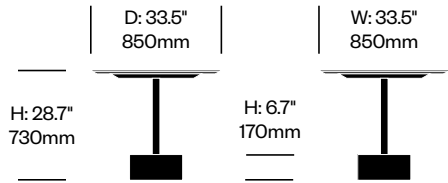

To order, specify:

1. Product number
2. Top laminate, wood, or stone color

SMALL COLLABORATIVE TABLE, STONE BASE

Matte Anthracite Frame	Number	List Price
Black Laminate	HCCS-9TC-1L	4,180.00
White Laminate	HCCS-9TC-1L	4,180.00
American Walnut	HCCS-9TC-1W	6,160.00
Black Stained Ash	HCCS-9TC-1W	5,475.00
Black Marquiña Marble	HCCS-9TC-1S	8,215.00
White Carrara Marble	HCCS-9TC-1S	8,215.00