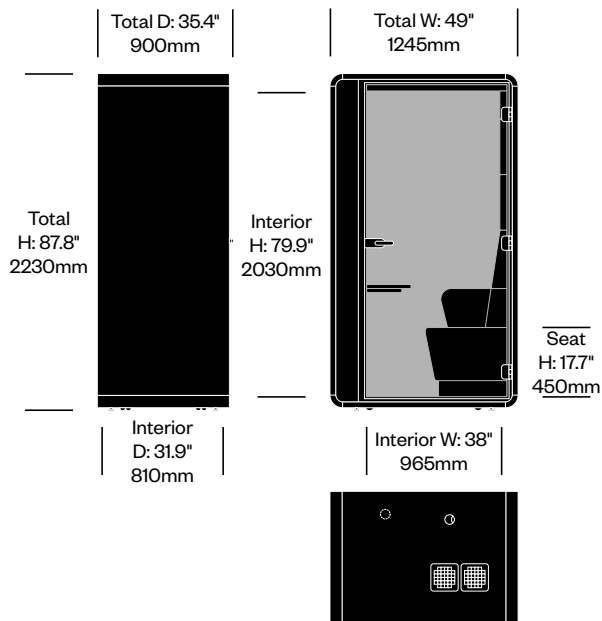

HushHybrid

Hushoffice | 2019 | Imported from Poland

To order, specify:

1. Product number
2. Worksurface material and color
3. Interior upholstery and color
4. Contrasting upholstery and color
5. Case TFL color
6. Handle and hinges trim color
7. Rear glass color

Acoustic Pod	Number	List Price
Laminate Worksurface	HCHO-HHP1-CLL2	27,000.00
TFL Worksurface	HCHO-HHP1-CTL2	27,000.00