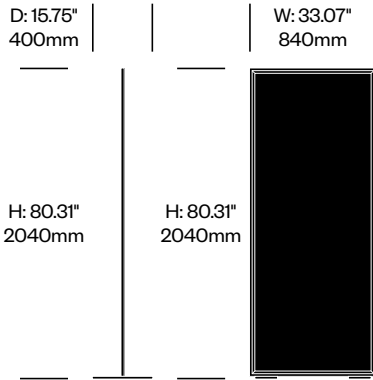

BuzziFalls Standing

BuzziSpace | Sas Adriaenssens | 2016 | Imported from the Netherlands

To order, specify:

1. Product number
2. Felt color
3. Contrasting felt color (if applicable)
4. Trim paint color

Single Screen, Plain	Number	List Price
Felt	HCBZ-FSSI-PNF	1,678.00
Contrasting Felt	HCBZ-FSSI-PNFC	1,894.00