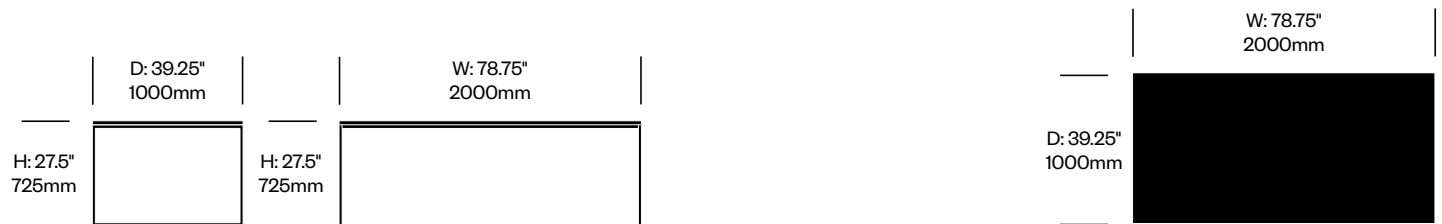

To order, specify:

1. Product number
2. Top paint color
3. Base paint color

Square Occasional Table	Number	List Price
Painted	HCCE-FZLQ	2,240.00

Square Collaborative Table	Number	List Price
Painted	HCCE-FZHQ	2,420.00