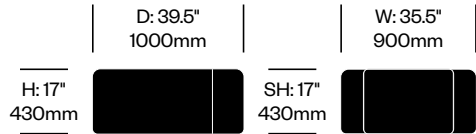

Mangas Original

GAN | Patricia Urquiola | 2009 | Made in India, Imported from Spain

---

To order, specify:

1. Product number
2. Seat color combination

Globo Pouf	Number	List Price
Wool	HCGN-MOFG	2,415.00