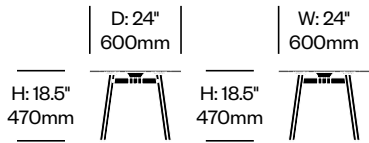

To order, specify:

1. Product number
2. Top surface and color
3. Base trim or wood color

OCCASIONAL TABLE, 24" SQUARE

Black Anodized Aluminum Base	Number	List Price
Laminate Grade A	HCEM-SUTO-S24-LLA	970.00
Laminate Grade B	HCEM-SUTO-S24-LLA	1,200.00
Accoya	HCEM-SUTO-S24-LWA	1,505.00
Ash	HCEM-SUTO-S24-LWA	1,105.00
Walnut	HCEM-SUTO-S24-LWA	1,380.00

Clear Anodized Aluminum Base	Number	List Price
Aluminum	HCEM-SUTO-S24-LAA	1,310.00
Laminate Grade A	HCEM-SUTO-S24-LLA	840.00
Laminate Grade B	HCEM-SUTO-S24-LLA	1,075.00
Accoya	HCEM-SUTO-S24-LWA	1,375.00
Ash	HCEM-SUTO-S24-LWA	980.00
Walnut	HCEM-SUTO-S24-LWA	1,250.00

Reclaimed Oak Base	Number	List Price
Aluminum	HCEM-SUTO-S24-LAW	1,325.00
Laminate Grade A	HCEM-SUTO-S24-LLW	860.00
Laminate Grade B	HCEM-SUTO-S24-LLW	1,090.00
Accoya	HCEM-SUTO-S24-LWW	1,395.00
Ash	HCEM-SUTO-S24-LWW	995.00
Walnut	HCEM-SUTO-S24-LWW	1,270.00