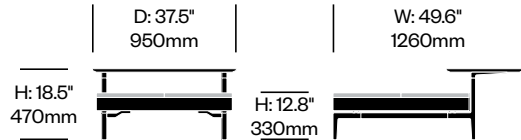

Volage EX-S

Cassina | Philippe Starck | 2018 | Imported from Italy

To order, specify:

1. Product number
2. Top stone color
3. Tray wood color
4. Base trim color

Occasional Table with Trays	Number	List Price
Black Marquiña Marble with Black Stained Ash	HCCS-VXTO-T2	6,865.00
Black Marquiña Marble with Santos Rosewood	HCCS-VXTO-T2	7,920.00
Calacatta Marble with Black Stained Ash	HCCS-VXTO-T2	7,455.00
Calacatta Marble with Santos Rosewood	HCCS-VXTO-T2	8,500.00
Emperador Marble with Black Stained Ash	HCCS-VXTO-T2	6,865.00
Emperador Marble with Santos Rosewood	HCCS-VXTO-T2	7,920.00
Grey Carnico Marble with Black Stained Ash	HCCS-VXTO-T2	6,865.00
Grey Carnico Marble with Santos Rosewood	HCCS-VXTO-T2	7,920.00
Sahara Noir Marble with Black Stained Ash	HCCS-VXTO-T2	7,455.00
Sahara Noir Marble with Santos Rosewood	HCCS-VXTO-T2	8,500.00
White Carrara Marble with Black Stained Ash	HCCS-VXTO-T2	6,175.00
White Carrara Marble with Santos Rosewood	HCCS-VXTO-T2	6,865.00