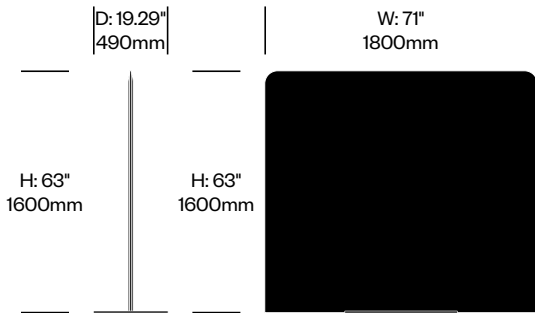

BuzziFree

BuzziSpace | BuzziSpace Studio | 2011 | Imported from the Netherlands

To order, specify:

1. Product number, including:

1 Upholstery type

- Felt
- Fabric

2. Upholstery and color
3. Contrasting upholstery and color (if applicable)
4. Base paint color