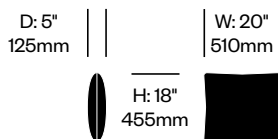

Rectangle Pillow, 20"x18"	Number	Grade A	Grade B	Grade C	Grade D	Grade E	Grade F	Grade G
Polyester Fill	HCJC-JP-P2018-SNN	176.00	264.00	296.00	324.00	350.00	393.00	432.00
Polyester Fill with Water Resistant Muslin Wrap	HCJC-JP-P2018-SNM	239.00	327.00	359.00	386.00	412.00	454.00	493.00