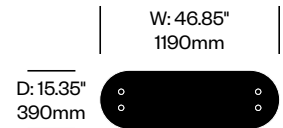

Large Occasional Table	Number	1	List Price
Black Stained Ash	HCBZ-MKTO-2	■	1,472.00
Natural Ash	HCBZ-MKTO-2	■	1,345.00
Oak	HCBZ-MKTO-2	■	1,532.00
Walnut	HCBZ-MKTO-2	■	1,735.00
White Wash Ash	HCBZ-MKTO-2	■	1,472.00