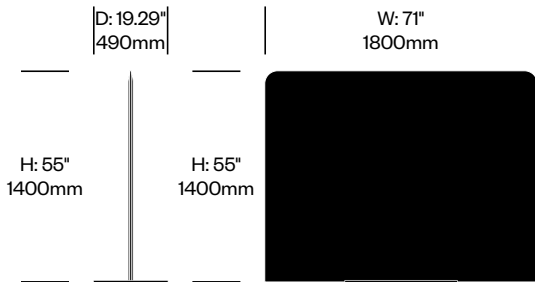

BuzziFree

BuzziSpace | BuzziSpace Studio | 2011 | Imported from the Netherlands

To order, specify:

1. Product number, including:

1 Upholstery type

- Felt
- Fabric

2. Upholstery and color
3. Contrasting upholstery and color (if applicable)
4. Base paint color