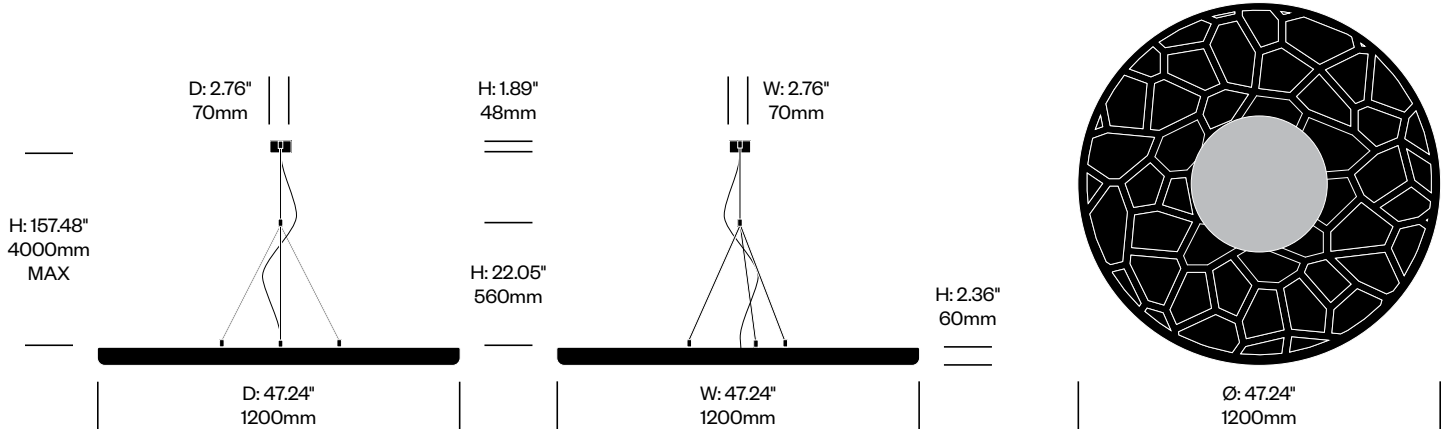

BuzziMoon

BuzziSpace | BuzziSpace Studio | 2016 | Imported from the Netherlands

To order, specify:

1. Product number
2. Upholstery and color

Large Pendant Light, 3D Leaf	Number	Grade A	Grade B	Grade C	Grade D	Grade E	Grade F
Fabric	HCBZ-MNP3-L	4,801.00	5,706.00	5,794.00	5,839.00	6,082.00