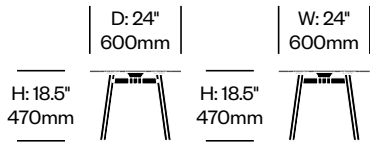

Clear Anodized Aluminum (EMT-1)

Black Anodized Aluminum (EMT-3)

Base Wood

Reclaimed Oak (EOK-2)

To order, specify:

1. Product number
2. Top surface and color
3. Base trim or wood color

OCCASIONAL TABLE, 24" ROUND