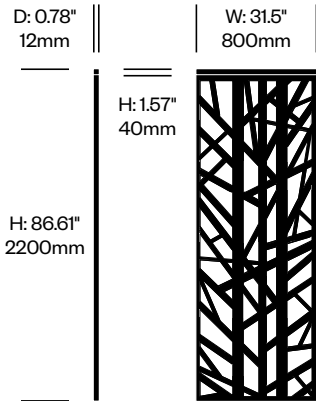

BuzziFalls

BuzziSpace | Sas Adriaenssens | 2014 | Imported from the Netherlands

To order, specify:

1. Product number
2. Felt color
3. Contrasting felt color (if applicable)
4. Trim paint

Note:

A mounting kit must be ordered separately as a requirement to hang BuzziFalls screens. Various attachment options are available for ceiling or wall mount.

Small Screen, Grid Pattern	Number	List Price
Felt	HCBZ-FAS1-GR	1,154.00
Contrasting Felt	HCBZ-FAS1-GRC	1,500.00