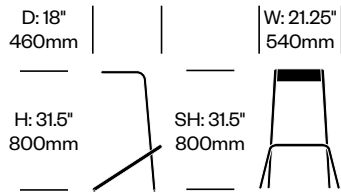

High Stool	Number	List Price
Painted	HCCE-AL2	815.00