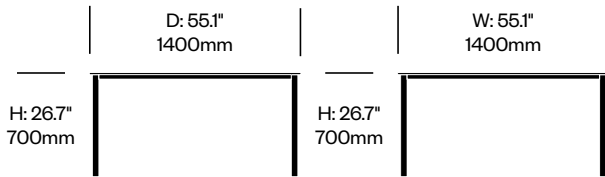

Rectangle Collaborative Table	Number	List Price
Clear Glass Top	HCCS-L102	2,830.00
Textured Glass Top	HCCS-L102	3,105.00

Square Collaborative Table	Number	List Price
Clear Glass Top	HCCS-L101	4,925.00

LC15