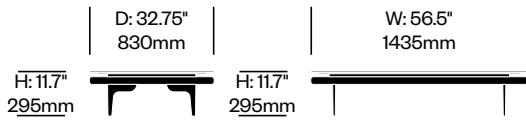

To order, specify:

1. Product number, including:

1 Upholstery type

1. Leather
2. Fabric
3. Faux Leather

1. Top surface and color
2. Upholstery and color
3. Stitch thread color
4. Leg trim color

Stain repellent option:

1. Add $23.95 to list price
2. Add **P** to product number

Example: HCCL-LYTO-2P**2P**

LARGE OCCASIONAL TABLE

Top Paint Grade A	Number	1	Grade A	Grade B	Grade C	Grade D	Grade E	Grade F	Grade G	Grade H	Leather A	Leather B
Polished Aluminum Legs	HCCL-LYTO-2P	■	4,523.39	4,621.49	4,740.94	4,844.72	5,100.83	5,209.20	5,611.26	5,828.83	5,874.02	6,470.33
Painted Legs Grade A	HCCL-LYTO-2P	■	4,596.84	4,694.94	4,814.39	4,918.17	5,174.28	5,282.65	5,684.71	5,902.28	5,947.47	6,543.78
Painted Legs Grade B	HCCL-LYTO-2P	■	4,608.83	4,706.93	4,826.38	4,930.16	5,186.27	5,294.64	5,696.70	5,914.27	5,959.46	6,555.77

Top Paint Grade B	Number	1	Grade A	Grade B	Grade C	Grade D	Grade E	Grade F	Grade G	Grade H	Leather A	Leather B
Polished Aluminum Legs	HCCL-LYTO-2P	■	4,523.39	4,621.49	4,740.94	4,844.72	5,100.83	5,209.20	5,611.26	5,828.83	5,874.02	6,470.33
Painted Legs Grade A	HCCL-LYTO-2P	■	4,596.84	4,694.94	4,814.39	4,918.17	5,174.28	5,282.65	5,684.71	5,902.28	5,947.47	6,543.78
Painted Legs Grade B	HCCL-LYTO-2P	■	4,608.83	4,706.93	4,826.38	4,930.16	5,186.27	5,294.64	5,696.70	5,914.27	5,959.46	6,555.77

Top Wood Grade B	Number	1	Grade A	Grade B	Grade C	Grade D	Grade E	Grade F	Grade G	Grade H	Leather A	Leather B
Polished Aluminum Legs	HCCL-LYTO-2W	■	7,235.06	7,333.16	7,452.61	7,556.39	7,812.50	7,920.87	8,322.93	8,540.50	8,585.69	9,182.00
Painted Legs Grade A	HCCL-LYTO-2W	■	7,308.51	7,406.61	7,526.06	7,629.84	7,885.95	7,994.32	8,396.38	8,613.95	8,659.14	9,255.45
Painted Legs Grade B	HCCL-LYTO-2W	■	7,320.50	7,418.60	7,538.05	7,641.83	7,897.94	8,006.31	8,408.37	8,625.94	8,671.13	9,267.44

Top Wood Grade C	Number	1	Grade A	Grade B	Grade C	Grade D	Grade E	Grade F	Grade G	Grade H	Leather A	Leather B
Polished Aluminum Legs	HCCL-LYTO-2W	■	7,247.98	7,346.08	7,465.53	7,569.31	7,825.42	7,933.79	8,335.85	8,553.42	8,598.61	9,194.92
Painted Legs Grade A	HCCL-LYTO-2W	■	7,321.43	7,419.53	7,538.98	7,642.76	7,898.87	8,007.24	8,409.30	8,626.87	8,672.06	9,268.37
Painted Legs Grade B	HCCL-LYTO-2W	■	7,333.42	7,431.52	7,550.97	7,654.75	7,910.86	8,019.23	8,421.29	8,638.86	8,684.05	9,280.36

Top Solid Surface	Number	1	Grade A	Grade B	Grade C	Grade D	Grade E	Grade F	Grade G	Grade H	Leather A	Leather B
Polished Aluminum Legs	HCCL-LYTO-2C	■	8,321.01	8,419.11	8,538.56	8,642.34	8,898.45	9,006.82	9,408.88	9,626.45	9,671.64	10,267.95
Painted Legs Grade A	HCCL-LYTO-2C	■	8,394.46	8,492.56	8,612.01	8,715.79	8,971.90	9,080.27	9,482.33	9,699.90	9,745.09	10,341.40
Painted Legs Grade B	HCCL-LYTO-2C	■	8,406.45	8,504.55	8,624.00	8,727.78	8,983.89	9,092.26	9,494.32	9,711.89	9,757.08	10,353.39