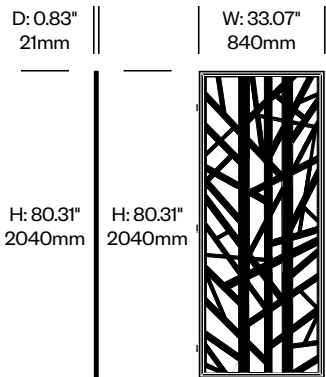

Add On Screen, Grid Pattern	Number	List Price
Felt	HCBZ-FSSA-GRF	1,633.00
Contrasting Felt	HCBZ-FSSA-GRFC	1,979.00