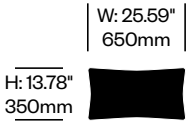

Cushion	Number	Grade A	Grade B	Grade C	Grade D
Fabric	HCBZ-HBC-2	361.00	488.00	539.00	569.00

To order, specify:

1. Product number

Light	Number	List Price
	HCBZ-HBL-B	839.00