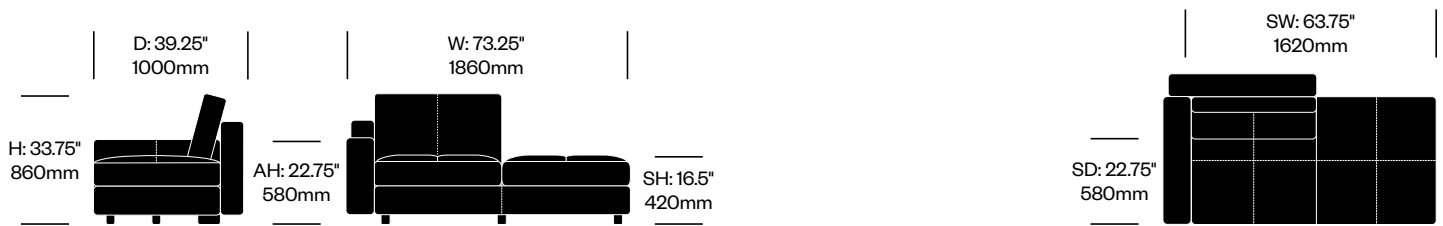

To order, specify:

1. Product number
2. Upholstery and color

**One Seat without Arms,
Bench on Left**

	Number	List Price
Leather	HCPF-MSSB-00R	7,040.00

**One Seat without Arms,
Bench on Right**

	Number	List Price
Leather	HCPF-MSSB-00L	7,040.00