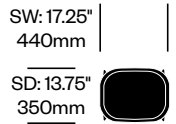

Medium Stool	Number	COM/COL	List Price
Leather	HCCE-HPS2-1	1,140.00	1,480.00
Fabric	HCCE-HPS2-2	1,115.00	1,230.00
Faux Leather	HCCE-HPS2-3	1,115.00	1,140.00