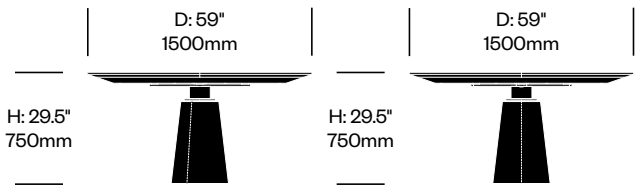

SMALL ROUND COLLABORATIVE TABLE

ColorSphere Leather Top	Number	List Price
Color System Leather Base	HCPF-MDC1-R47I	6,860.00
Saddle Extra Leather Base	HCPF-MDC1-R47I	7,410.00

Wood Top	Number	List Price
Color System Leather Base	HCPF-MDC1-R47W	6,230.00
Saddle Extra Leather Base	HCPF-MDC1-R47W	6,860.00