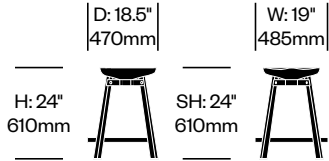

Su

Emeco | Nendo | 2014 | Made in the United States

To order, specify:

1. Product number
2. Seat material and color
3. Base wood or trim color

MEDIUM STOOL

Black Anodized Aluminum Base	Number	List Price
Recycled Polyethylene (PET)	HCEM-SUS2-PA	880.00
Wood	HCEM-SUS2-WA	1,525.00
Cork	HCEM-SUS2-KA	1,035.00
Eco-Concrete	HCEM-SUS2-CA	1,110.00

Clear Anodized Aluminum Base	Number	List Price
Recycled Polyethylene (PET)	HCEM-SUS2-PA	845.00
Wood	HCEM-SUS2-WA	1,490.00
Cork	HCEM-SUS2-KA	965.00
Eco-Concrete	HCEM-SUS2-CA	1,070.00

Reclaimed Oak Base	Number	List Price
Recycled Polyethylene (PET)	HCEM-SUS2-PW	930.00
Wood	HCEM-SUS2-WW	1,575.00
Cork	HCEM-SUS2-KW	1,070.00
Eco-Concrete	HCEM-SUS2-CW	1,160.00