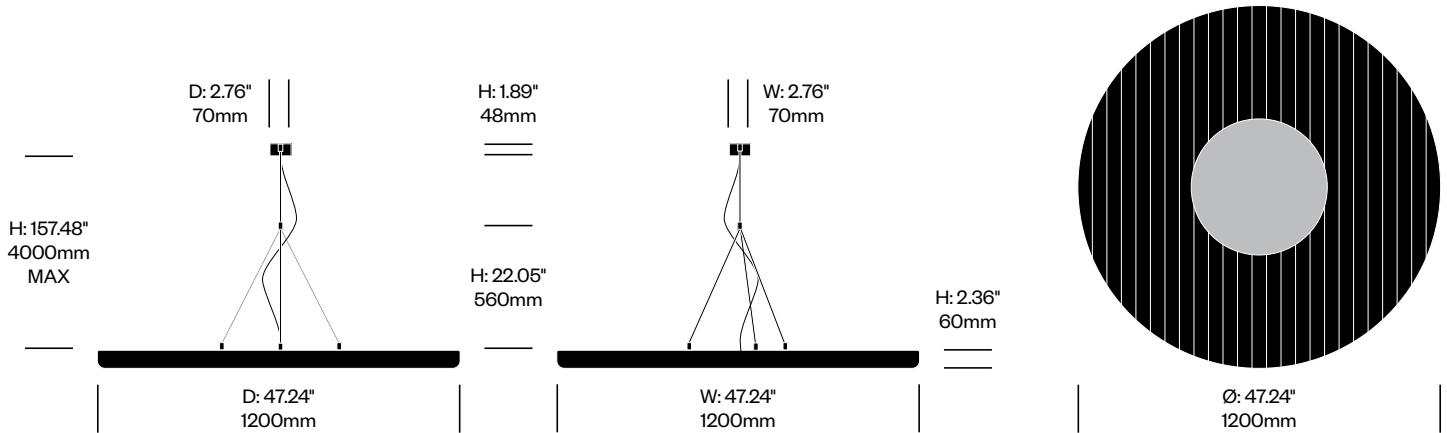

Large Pendant Light, 3D Rib	Number	Grade A	Grade B	Grade C	Grade D	Grade E	Grade F
Fabric	HCBZ-MNP3-R	4,801.00	5,706.00	5,794.00	5,839.00	6,082.00