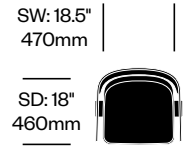

BuzziFloat

BuzziSpace | Alain Gilles | 2016 | Imported from the Netherlands

To order, specify:

1. Product number
2. Upholstery and color (if applicable)
3. Frame and base wood color

Side Chair	Number	List Price
Leather Seat	HCBZ-FLS4-1W	2,762.00
Fabric Grade A Seat	HCBZ-FLS4-2W	2,285.00
Fabric Grade B Seat	HCBZ-FLS4-2W	2,381.00
Fabric Grade C Seat	HCBZ-FLS4-2W	2,429.00
Fabric Grade D Seat	HCBZ-FLS4-2W	2,453.00
Wood Seat	HCBZ-FLS4-WW	1,666.00

To order, specify:

1. Product number
2. Upholstery and color (if applicable)
3. Frame wood color
4. Base paint color