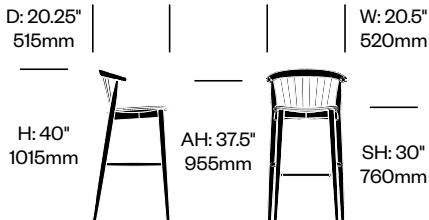

Low Stool

Number

List Price

Leather	HCCE-NWS1-1	1,985.00
Fabric	HCCE-NWS1-2	1,630.00
Faux Leather	HCCE-NWS1-3	1,525.00
Wood	HCCE-NWS1-W	1,275.00

High Stool

Number

List Price

Leather	HCCE-NWS2-1	2,020.00
Fabric	HCCE-NWS2-2	1,665.00
Faux Leather	HCCE-NWS2-3	1,550.00
Wood	HCCE-NWS2-W	1,460.00