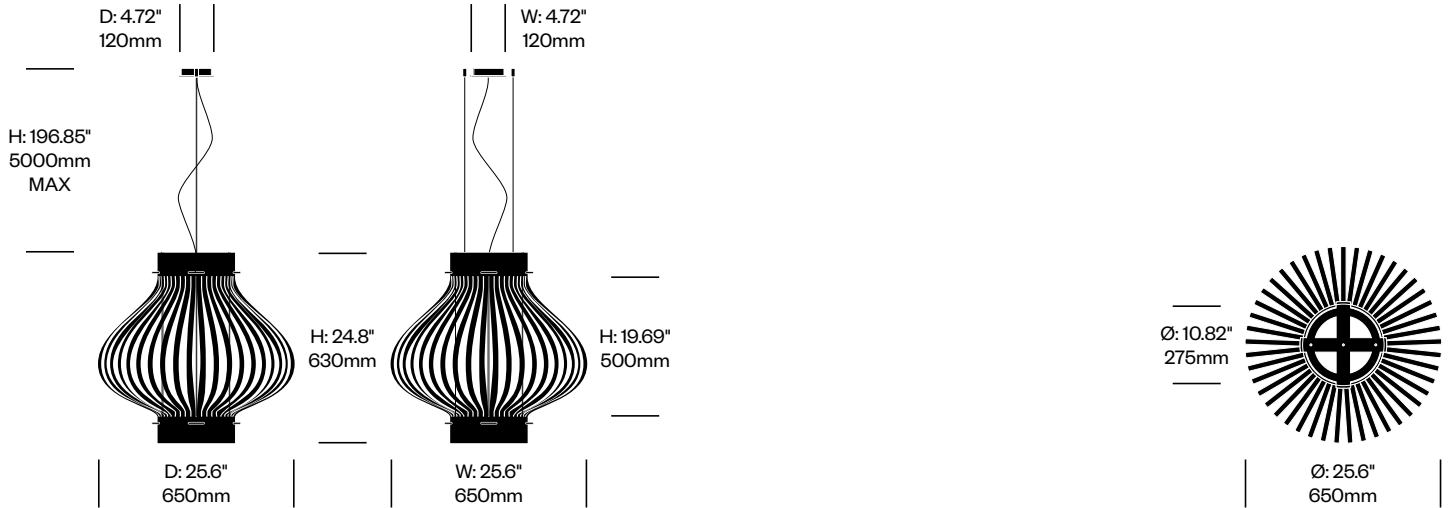

Pendant Light with 78.74" (2000mm) Cables	Number	List Price
No Stitch	HCBZ-LMP3-1FN	1,614.00
Black Stitch	HCBZ-LMP3-1FB	1,614.00
White Stitch	HCBZ-LMP3-1FW	1,614.00

Pendant Light with 196.85" (5000mm) Cables	Number	List Price
No Stitch	HCBZ-LMP3-2FN	2,006.00
Black Stitch	HCBZ-LMP3-2FB	2,006.00
White Stitch	HCBZ-LMP3-2FW	2,006.00