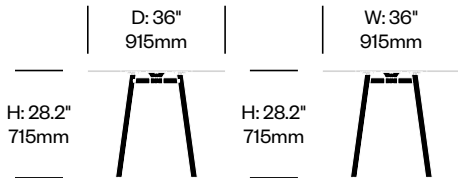

To order, specify:

1. Product number
2. Top surface and color
3. Base trim or wood color

STANDARD HEIGHT COLLABORATIVE TABLE, 36" ROUND

Black Anodized Aluminum Base	Number	List Price
Laminate Grade A	HCEM-SUTC-R36-MLA	1,450.00
Laminate Grade B	HCEM-SUTC-R36-MLA	2,165.00
Accoya	HCEM-SUTC-R36-MWA	2,385.00
Ash	HCEM-SUTC-R36-MWA	1,520.00
Walnut	HCEM-SUTC-R36-MWA	2,125.00
Clear Anodized Aluminum Base	Number	List Price
Aluminum	HCEM-SUTC-R36-MAA	1,985.00
Laminate Grade A	HCEM-SUTC-R36-MLA	1,325.00
Laminate Grade B	HCEM-SUTC-R36-MLA	2,040.00
Accoya	HCEM-SUTC-R36-MWA	2,255.00
Ash	HCEM-SUTC-R36-MWA	1,395.00
Walnut	HCEM-SUTC-R36-MWA	1,995.00
Reclaimed Oak Base	Number	List Price
Aluminum	HCEM-SUTC-R36-MAW	2,035.00
Laminate Grade A	HCEM-SUTC-R36-MLW	1,380.00
Laminate Grade B	HCEM-SUTC-R36-MLW	2,085.00
Accoya	HCEM-SUTC-R36-MWW	2,300.00
Ash	HCEM-SUTC-R36-MWW	1,435.00
Walnut	HCEM-SUTC-R36-MWW	2,045.00