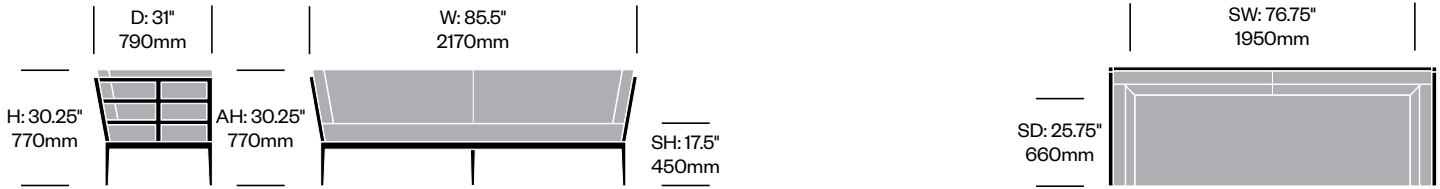

Slant

JANUS et Cie | Janice Feldman | Made in Vietnam

To order, specify:

1. Product number (cushions sold separately)
2. Frame paint color

Three Seat Sofa	Number	List Price
	HCJC-SL-L3	6,666.00

To order, specify:

1. Product number
2. Upholstery and color

Seat Cushion for Three Seat Sofa	Number	Grade A	Grade B	Grade C	Grade D	Grade E	Grade F	Grade G
Standard Foam	HCJC-SL-CSL3-S	2,466.00	2,996.00	3,182.00	3,347.00	3,505.00	3,759.00	3,994.00
Reticulated Foam	HCJC-SL-CSL3-R	3,699.00	4,228.00	4,414.00	4,579.00	4,737.00	4,992.00	5,225.00

Back and Side Cushions for Three Seat Sofa	Number	Grade A	Grade B	Grade C	Grade D	Grade E	Grade F	Grade G
Standard Foam	HCJC-SL-CBL3-S	2,890.00	3,353.00	3,515.00	3,661.00	3,800.00	4,022.00	4,227.00
Reticulated Foam	HCJC-SL-CBL3-R	4,335.00	4,798.00	4,960.00	5,105.00	5,244.00	5,467.00	5,671.00