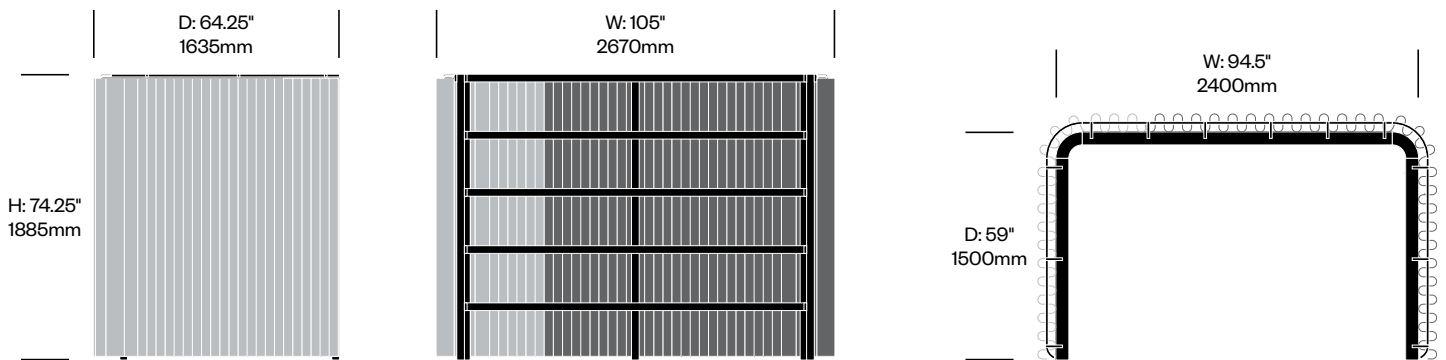

High Frame with

Asymmetrical Curtains, 59" x 94.5"

Number	Grade A	Grade B	Grade C	Grade D	Grade E	Grade F
HCBZ-BRFA-H5994	16,431.00	18,069.00	20,042.00	21,518.00		24,282.00