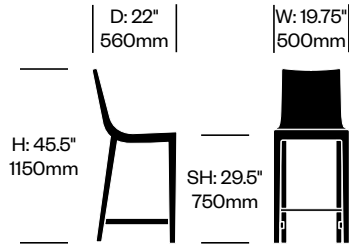

Quinta

JANUS et Cie | Made in Indonesia

To order, specify:

1. Product number
2. JANUSfiber® color
3. Frame wood color (if applicable)

Barstool	Number	List Price
JANUSfiber® Seat and Frame	HCJC-QN-S3N-J	1,741.00
JANUSfiber® Seat and Wood Frame	HCJC-QN-S3N-W	2,045.00