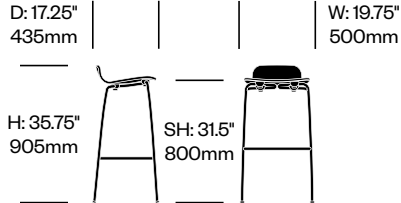

Tate Color

Cappellini | Jasper Morrison | 2012 | Imported from Italy

To order, specify:

1. Product number
2. Seat aniline dyed wood color
3. Base trim color

High Stool with Low Back	Number	List Price
Painted Base	HCCE-TCS3-L4	900.00
Satin Stainless Steel Base	HCCE-TCS3-L4	1,020.00