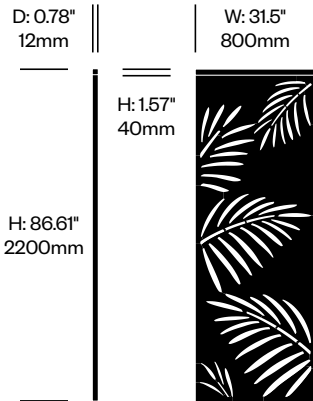

Small Screen, Palms Pattern	Number	List Price
Felt	HCBZ-FAS1-PL	1,154.00
Contrasting Felt	HCBZ-FAS1-PLC	1,500.00

Large Screen, Palms Pattern	Number	List Price
Felt	HCBZ-FAS2-PL	1,204.00
Contrasting Felt	HCBZ-FAS2-PLC	1,550.00