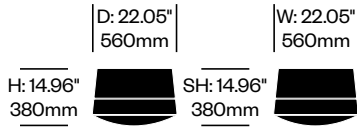

Kvadrat® Hero (BHR)

Fabric Grade D

Kvadrat® Tonus 4 (BT4)

BuzziBalance

BuzziSpace | 13&9 Design | 2016 | Imported from the Netherlands

To order, specify:

1. Product number
2. Upholstery and color

Low Small Pouf	Number	Grade A	Grade B	Grade C	Grade D
Fabric	HCBZ-BAP1-2	2,920.00	3,025.00	3,064.00	3,089.00