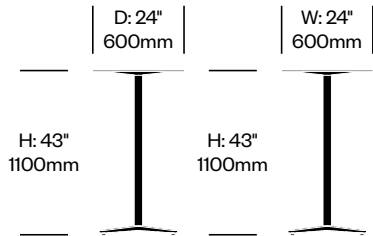

2 Inch: X Base

Emeco | Jasper Morrison | 2019 | Made in the United States

To order, specify:

1. Product number
2. Top surface and color
3. Base trim color

BAR HEIGHT COLLABORATIVE TABLE WITH X BASE, 24" ROUND