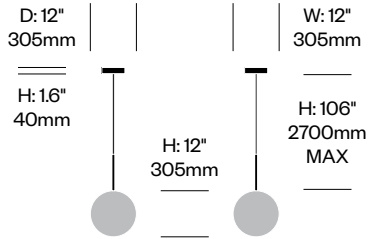

Pendant Light, 12"	Number	List Price
	HCPL-BSP6-12	620.00