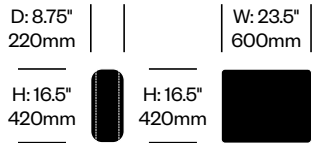

Massimosistema

Poltrona Frau | Poltrona Frau R+D | 2009 | Imported from Italy

To order, specify:

1. Product number
2. Upholstery and color

Square Pillow	Number	List Price
Leather	HCPF-MSCS	480.00

Rectangle Pillow	Number	List Price
Leather	HCPF-MSCR	680.00