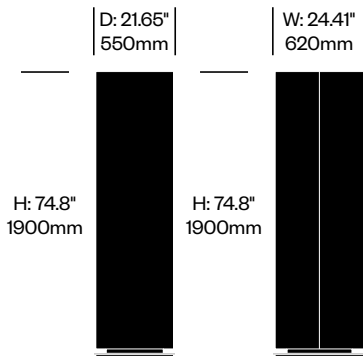

Large Wedge Totem	Number	Grade A	Grade B	Grade C	Grade D	Grade E	Grade F
Flat Base	HCBZ-TTS3-32	3,805.00	4,237.00	4,408.00	4,490.00	4,993.00	
Base on Casters	HCBZ-TTS3-3C2	4,091.00	4,523.00	4,694.00	4,776.00	5,279.00