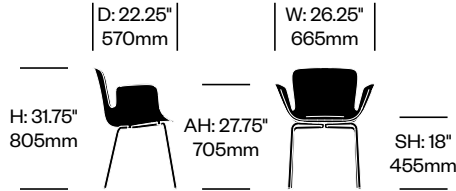

Juli Plastic

Cappellini | Werner Aisslinger | 2020 | Made in the United States

To order, specify:

1. Product number
2. Shell plastic color
3. Base trim or wood color

Side Chair with Four Metal Legs

Number

List Price

HCCE-JPS4-M

650.00