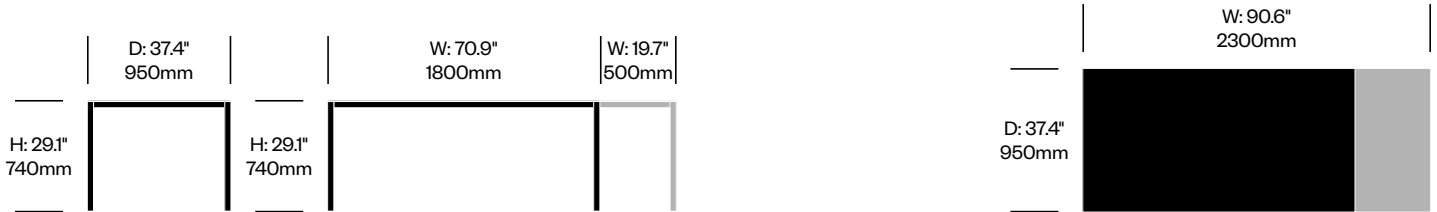

Naan

Cassina | Piero Lissoni | 2009 | Imported from Italy

To order, specify:

1. Product number
2. Wood color

Small Collaborative Table,

Extendable Width	Number	List Price
American Walnut	HCCS-NNTC-1E	8,215.00
Black Stained Oak	HCCS-NNTC-1E	8,215.00
Natural Oak	HCCS-NNTC-1E	8,215.00
Smoked Oak	HCCS-NNTC-1E	8,215.00