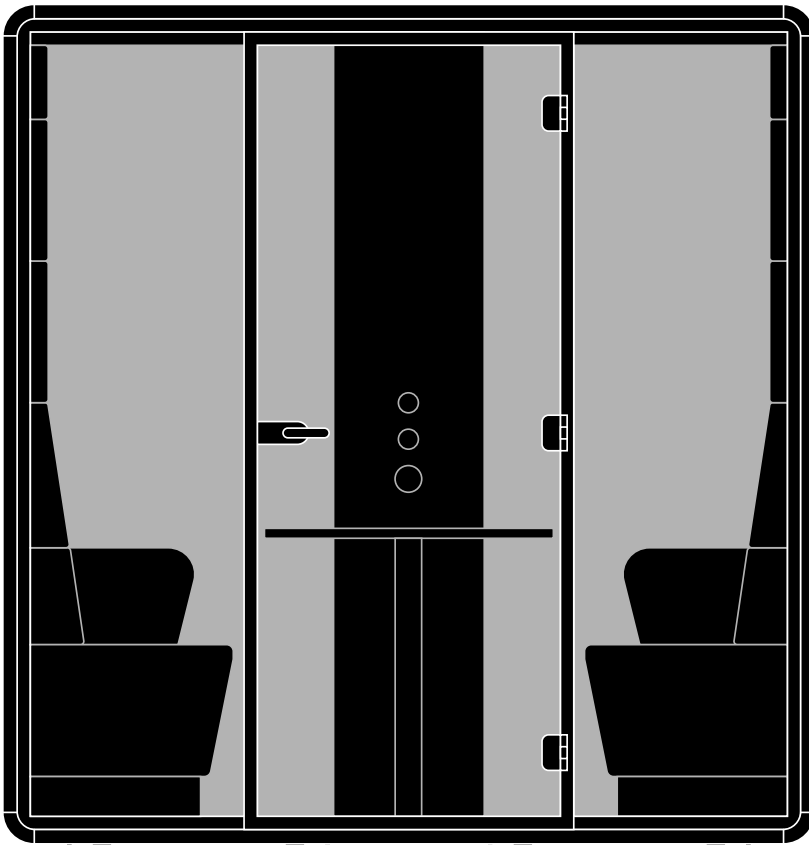

Additional Notes

Door handedness is determined by the user upon installation.

HushMeet is suitable to be occupied by up to four people.

HushMeet meets IBC requirements for Seismic Design of Nonstructural Components and Systems. HushMeet is UL 962 listed.

Select models and colors available as part of the [Haworth NOW](#) inventory program.

Surfaces

Worksurface Laminate

Velvet Black (HOL-AGA)

Worksurface TFL

White (HOL-ABB)

Table Base Paint

Cosmos Grey (HOT-JGC)

Column TFL

Cosmos Grey (HOL-AGC)

White (HOL-ABB)

Interior Fabric

Premium Wool (HOF)

Case TFL

Cosmos Grey (HOL-AGC)

White (HOL-ABB)

Handle and Hinges Trim

Anodized Aluminum (HOH-JAL)

Cosmos Grey (HOT-JGC)

Rear Glass Color

Clear (HOG-PRZ)