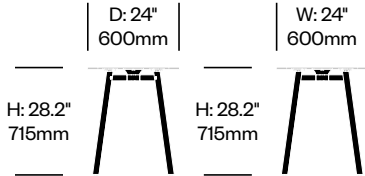

To order, specify:

1. Product number
2. Top surface and color
3. Base trim or wood color

STANDARD HEIGHT COLLABORATIVE TABLE, 24" ROUND

Black Anodized Aluminum Base	Number	List Price
Laminate Grade A	HCEM-SUTC-R24-MLA	1,065.00
Laminate Grade B	HCEM-SUTC-R24-MLA	1,300.00
Accoya	HCEM-SUTC-R24-MWA	1,590.00
Ash	HCEM-SUTC-R24-MWA	1,200.00
Walnut	HCEM-SUTC-R24-MWA	1,470.00

Clear Anodized Aluminum Base	Number	List Price
Aluminum	HCEM-SUTC-R24-MAA	1,405.00
Laminate Grade A	HCEM-SUTC-R24-MLA	930.00
Laminate Grade B	HCEM-SUTC-R24-MLA	1,170.00
Accoya	HCEM-SUTC-R24-MWA	1,465.00
Ash	HCEM-SUTC-R24-MWA	1,075.00
Walnut	HCEM-SUTC-R24-MWA	1,335.00

Reclaimed Oak Base	Number	List Price
Aluminum	HCEM-SUTC-R24-MAW	1,445.00
Laminate Grade A	HCEM-SUTC-R24-MLW	980.00
Laminate Grade B	HCEM-SUTC-R24-MLW	1,215.00
Accoya	HCEM-SUTC-R24-MWW	1,510.00
Ash	HCEM-SUTC-R24-MWW	1,120.00
Walnut	HCEM-SUTC-R24-MWW	1,385.00