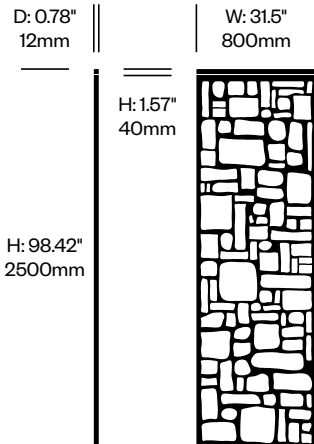

Small Screen, Pebbles Pattern	Number	List Price
Felt	HCBZ-FAS1-PB	1,356.00
Contrasting Felt	HCBZ-FAS1-PBC	1,702.00

Large Screen, Pebbles Pattern	Number	List Price
Felt	HCBZ-FAS2-PB	1,404.00
Contrasting Felt	HCBZ-FAS2-PBC	1,750.00