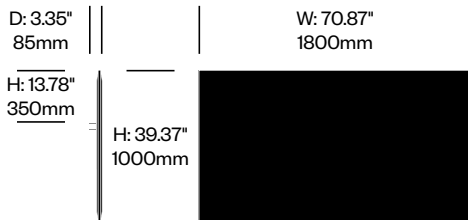

BuzziFrontDesk

BuzziSpace | BuzziSpace Studio | 2013 | Imported from the Netherlands

To order, specify:

1. Product number, including:

1 Bracket type

- 1 BuzziFix L (for worksurfaces with 0.47" to 1.1" thickness)
- 2 BuzziFix L-Plus (for worksurfaces with 1.1 to 1.69" thickness)
- 3 BuzziFix XL (for worksurfaces with 1.1 to 2.28" thickness)

2 Upholstery type

- F Felt
- 2 Fabric

2. Interior upholstery and color

3. Exterior upholstery and color (if contrasting colors specified)

4. Bracket paint color

Desk Mounted Screen with Square Corners, 70.87" x 39.37"

Number	1	2	Felt	Grade A	Grade B	Grade C	Grade D	Grade E	Grade F
Felt or Fabric	HCBZ-FDS2-70Q	■ ■	1,427.00	1,629.00	1,877.00	1,976.00	2,030.00	2,292.00	
Contrasting Felt or Fabric	HCBZ-FDS2-70Q	■ ■ C	1,706.00	1,908.00	2,156.00	2,255.00	2,309.00	2,571.00