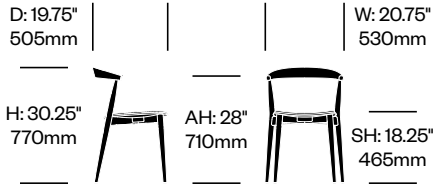

Newood Light

Cappellini | Brogiato Traverso | 2020 | Imported from Italy

To order, specify:

1. Product number
2. Upholstery and color (if applicable)
3. Wood color

Stacking Side Chair	Number	List Price
Leather	HCCE-NLS4-1	1,375.00
Fabric	HCCE-NLS4-2	1,105.00
Faux Leather	HCCE-NLS4-3	1,015.00
Wood	HCCE-NLS4-W	950.00