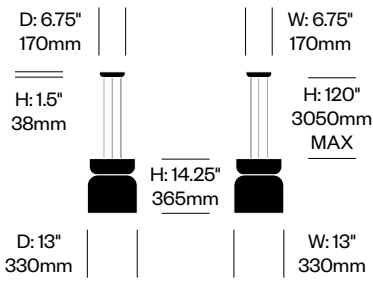

Totem

Pablo Designs | Pablo Pardo and Pablo Studio | 2023 | Imported from China

To order, specify:

1. Product number

Pendant Light, BB	Number	List Price
Opal Glass	HCPL-TMP-BB	1,050.00

Pendant Light, BC	Number	List Price
Opal Glass	HCPL-TMP-BC	925.00