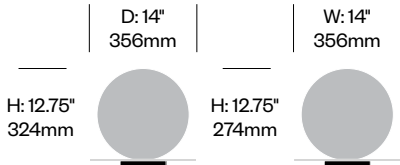

Table Light, 12"	Number	List Price
	HCPL-BST3-12	525.00