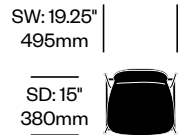

Low Stool with Low Back

Number

List Price

Painted Base	HCCE-TCS2-L4	900.00
Satin Stainless Steel Base	HCCE-TCS2-L4	1,000.00

Low Stool with High Back

Number

List Price

Painted Base	HCCE-TCS2-H4	975.00
Satin Stainless Steel Base	HCCE-TCS2-H4	1,105.00