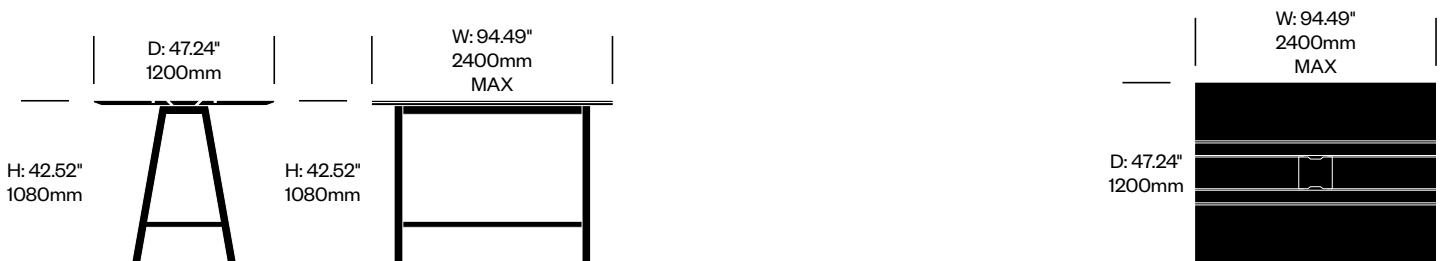

BuzziPicNic

BuzziSpace | Alain Gilles | 2014 | Imported from the Netherlands

To order, specify:

1. Product number
2. Top laminate color (if applicable)
3. Wood color

Bar Height Meet Collaborative Tables

47.24" Depth, Laminate Top	Number	Grade A	Grade B	Grade C	Grade D	Grade E
62.99" Width	HCBZ-PNTM-H4762L	4,259.00	4,303.00	4,396.00	4,880.00	4,901.00
70.87" Width	HCBZ-PNTM-H4770L	4,380.00	4,432.00	4,506.00	5,018.00	5,045.00
78.74" Width	HCBZ-PNTM-H4778L	4,466.00	4,517.00	4,592.00	5,154.00	5,137.00
86.61" Width	HCBZ-PNTM-H4786L	4,574.00	4,626.00	4,686.00	5,280.00	5,264.00
94.49" Width	HCBZ-PNTM-H4794L	4,652.00	4,717.00	4,841.00	5,324.00	5,356.00