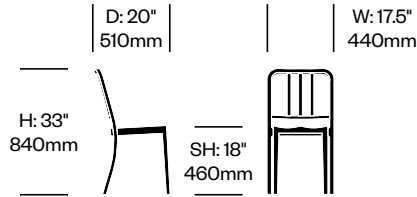

1006 Navy®

Emeco | 1944 | Made in the United States

To order, specify:

- Product number, including:

1 Glide type

- Felt (add \$20.00 to list price)
- Plastic

- Frame trim color

Stacking Side Chair	Number	1	List Price
Hand-Brushed, Clear Anodized Aluminum	HCCEM-N6S4-	NK	935.00
Hand-Polished Aluminum	HCCEM-N6S4-	NK	2,035.00