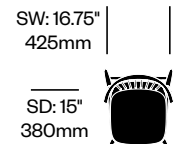

Low Stool

Number

List Price

Leather	HCCE-NWS1-1	1,985.00
Fabric	HCCE-NWS1-2	1,630.00
Faux Leather	HCCE-NWS1-3	1,525.00
Wood	HCCE-NWS1-W	1,275.00

High Stool

Number

List Price

Leather	HCCE-NWS2-1	2,020.00
Fabric	HCCE-NWS2-2	1,665.00
Faux Leather	HCCE-NWS2-3	1,550.00
Wood	HCCE-NWS2-W	1,460.00