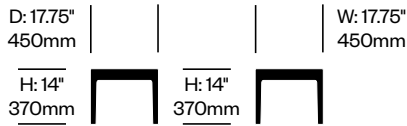

Quinta

JANUS et Cie | Made in Indonesia

To order, specify:

1. Product number (optional glass top sold separately)
2. JANUSfiber® color
3. Leg wood color (if applicable)

Square Occasional Table	Number	List Price
JANUSfiber®	HCJC-QN-TQ18-J	751.00
JANUSfiber® with Wood Frame	HCJC-QN-TQ18-W	842.00

To order, specify:

1. Product number

Top for Square Occasional Table	Number	List Price
Glass	HCJC-QN-GTQ1818	333.00

To order, specify:

1. Product number (optional glass top sold separately)
2. JANUSfiber® color
3. Leg wood color (if applicable)