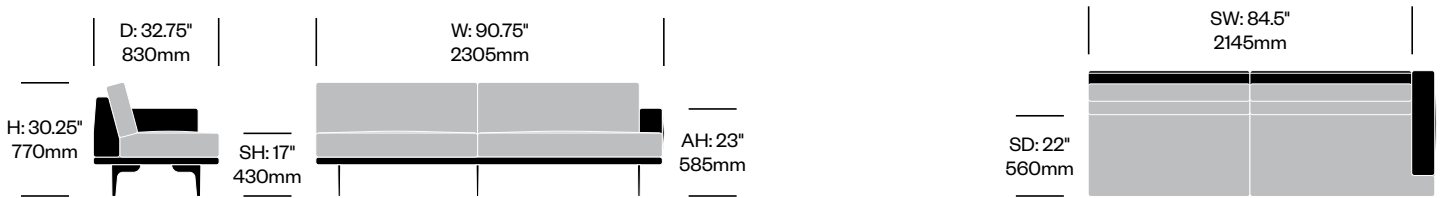

Stain repellent option:

- 1. Add \$127.69 to list price
 - 2. Add **P** to product number
- Example: HCCL-LYL3-RR22**P**

Three Seat Sofa with Arm and Drawer on Right

	Number	1 2	Grade A	Grade B	Grade C	Grade D	Grade E	Grade F	Grade G	Grade H	Leather A	Leather B
Polished Aluminum Legs	HCCL-LYL3-RR	■ ■	10,361.93	10,697.31	11,105.59	11,460.39	12,335.73	12,706.09	14,080.55	14,824.23	14,897.67	16,905.35
Painted Legs Grade A	HCCL-LYL3-RR	■ ■	10,472.09	10,807.47	11,215.75	11,570.55	12,445.89	12,816.25	14,190.71	14,934.39	15,007.83	17,015.51
Painted Legs Grade B	HCCL-LYL3-RR	■ ■	10,490.07	10,825.45	11,233.73	11,588.53	12,463.87	12,834.23	14,208.69	14,952.37	15,025.81	17,033.49