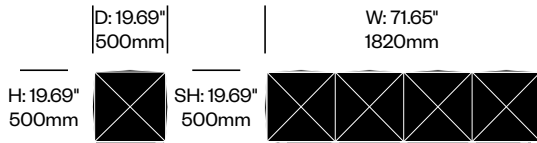

Quatro Pouf, 3D Pattern with One Square	Number	Grade A
Fabric with Antiskid Bottom	HCBZ-CBP3-4012A	2,773.00
Fabric with Wood Bottom	HCBZ-CBP3-4012W	3,349.00