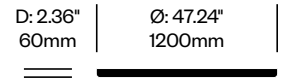

Large Screen, Flat	Number	Grade A	Grade B	Grade C	Grade D	Grade E	Grade F
Fabric with Antiskid Back	HCBZ-DNS3-FA	2,026.00	2,388.00	2,532.00	2,615.00	3,028.00	
Fabric with Fabric Back	HCBZ-DNS3-F2	2,535.00	2,974.00	3,148.00	3,251.00	3,755.00