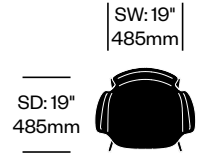

Juli Plastic

Cappellini | Werner Aisslinger | 2020 | Made in the United States

To order, specify:

1. Product number
2. Shell plastic color
3. Base trim or wood color