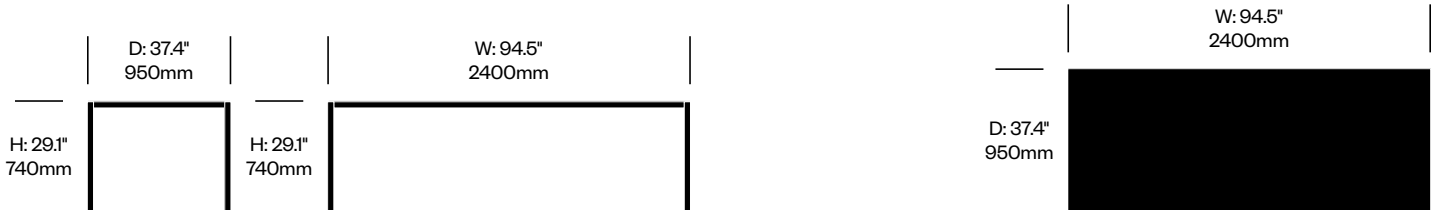

To order, specify:

1. Product number
2. Wood color

Small Collaborative Table,

Fixed Width	Number	List Price
Smoked Oak	HCCS-NNTC-1F	9,515.00

Medium Collaborative Table,

Fixed Width	Number	List Price
Smoked Oak	HCCS-NNTC-2F	10,150.00