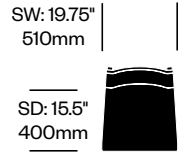

Quinta

JANUS et Cie | Made in Indonesia

To order, specify:

1. Product number
2. JANUSfiber® color
3. Frame wood color (if applicable)

Barstool	Number	List Price
JANUSfiber® Seat and Frame	HCJC-QN-S3N-J	1,741.00
JANUSfiber® Seat and Wood Frame	HCJC-QN-S3N-W	2,045.00