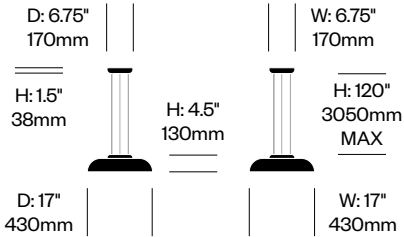

Pendant Light, C	Number	List Price
Opal Glass	HCPL-TMP3-C	575.00

Totem

Pablo Designs | Pablo Pardo and Pablo Studio | 2023 | Imported from China

To order, specify:

1. Product number

Pendant Light, D	Number	List Price
Opal Glass	HCPL-TMP4-D	725.00