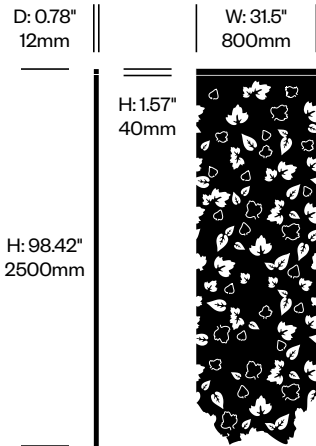

Small Screen, Leaves Pattern	Number	List Price
Felt	HCBZ-FAS1-LV	1,219.00
Contrasting Felt	HCBZ-FAS1-LVC	1,565.00

Large Screen, Leaves Pattern	Number	List Price
Felt	HCBZ-FAS2-LV	1,268.00
Contrasting Felt	HCBZ-FAS2-LVC	1,614.00