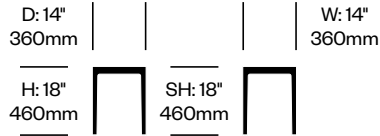

Emeco Stool

Emeco | Philippe Starck | 2001 | Made in the United States

To order, specify:

1. Product number
2. Frame trim color

Stacking Low Stool	Number	List Price
Hand-Brushed, Clear Anodized Aluminum	HCEM-EMS1	550.00
Hand-Polished Aluminum	HCEM-EMS1	1,130.00