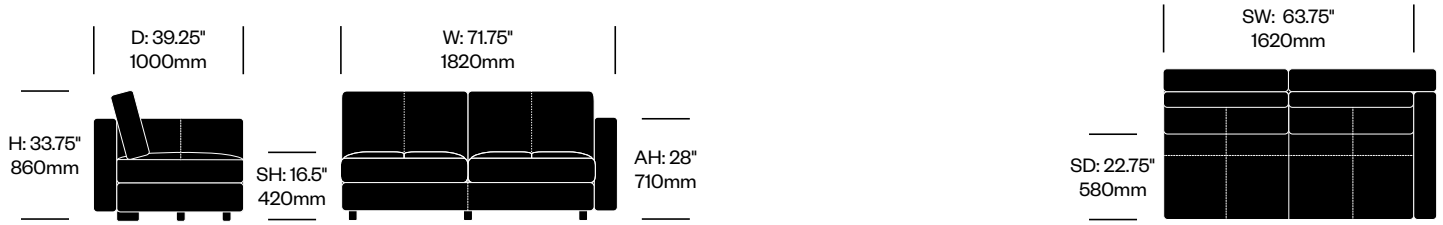

Massimosistema

Poltrona Frau | Poltrona Frau R+D | 2009 | Imported from Italy

To order, specify:

1. Product number
2. Upholstery and color

Two Seat with High Left Arm	Number	List Price
Leather	HCPF-MSS2-H0	8,740.00