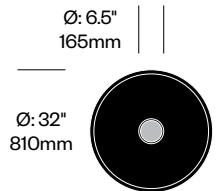

Pendant Light, 32"	Number	List Price
	HCPL-SNP3-32	950.00