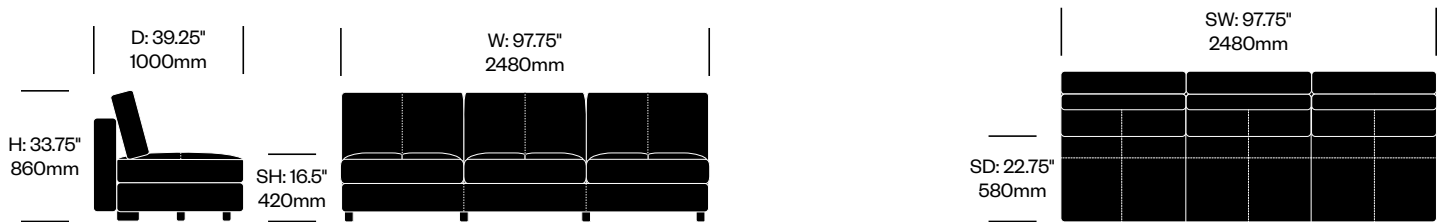

Three Seat without Arms	Number	List Price
Leather	HCPF-MSS3-00	11,000.00