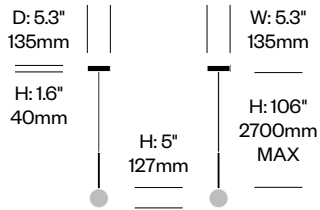

Table Light, 12"	Number	List Price
	HCPL-BST3-12	525.00

Bola Sphere

Pablo Designs | Pablo Pardo and Pablo Studio | 2019 | Imported from China

To order, specify:

1. Product number
2. Trim color

Pendant Light, 4"	Number	List Price
	HCPL-BSP1-4	295.00