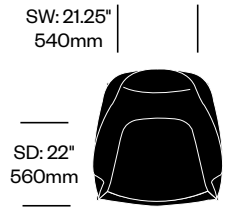

Lounge Chair with Headrest	Number	List Price
Leather	HCPF-ARL1-H	7,300.00