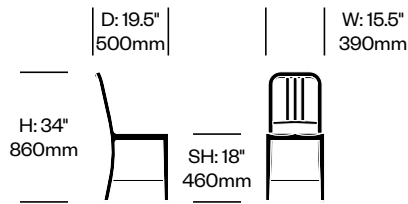

Emeco | 1944 | Made in the United States

To order, specify:

1. Product number, including:

1 Glide type

- Felt (add \$20.00 to list price)
- Plastic

2. Frame trim color

Mini Side Chair	Number	1	List Price
Hand-Brushed, Clear Anodized Aluminum	HCEM-N6M4-	N	740.00