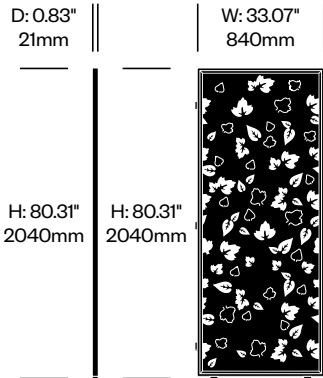

BuzziFalls Standing

BuzziSpace | Sas Adriaenssens | 2016 | Imported from the Netherlands

To order, specify:

1. Product number
2. Felt color
3. Contrasting felt color (if applicable)
4. Trim paint color

Add On Screen, Leaves Pattern	Number	List Price
Felt	HCBZ-FSSA-LVF	1,666.00
Contrasting Felt	HCBZ-FSSA-LVFC	2,012.00