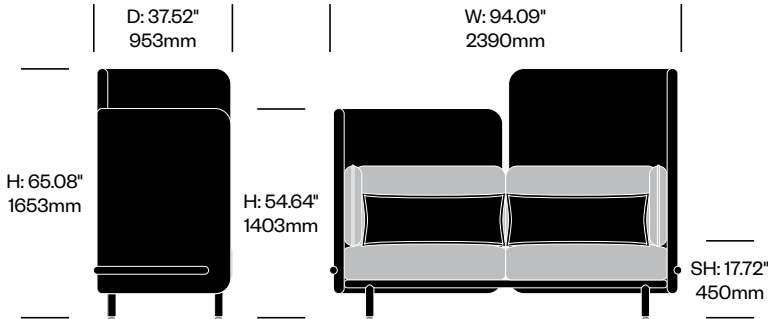

BuzziSpark

BuzziSpace | Alain Gilles | 2018 | Imported from the Netherlands

To order, specify:

1. Product number
2. Shield upholstery and color
3. Interior upholstery and color
4. Back cushion (and arm cushions if applicable) upholstery and color
5. Frame paint color

Two Seat Sofa with High Back on Left, Medium Back on Right

	Number	Grade A	Grade B	Grade C	Grade D	Grade E
	HCBZ-SKL2-HM2	13,945.00	15,263.00	15,919.00	16,284.00	
with Arm Cushions	HCBZ-SKL2-HMA2	14,396.00	15,787.00	16,483.00	16,868.00	
with Anti-Theft Arm Cushions	HCBZ-SKL2-HMAT2	14,655.00	16,046.00	16,742.00	17,127.00