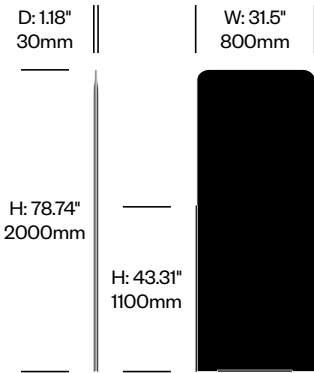

**High Screen,
Start Panel with Split**

	Number	Felt	Grade A	Grade B	Grade C	Grade D	Grade E	Grade F
Felt	HCBZ-SMS3-20F	1,004.00						
Fabric	HCBZ-SMS3-20		1,414.00	1,608.00	1,747.00	1,824.00	2,219.00	
Contrasting Felt	HCBZ-SMS3-20FC	1,292.00						
Contrasting Fabric	HCBZ-SMS3-20C		1,702.00	1,896.00	2,035.00	2,112.00	2,507.00