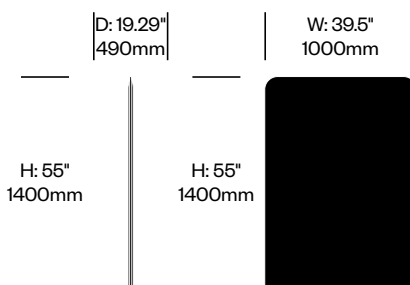

Screen, 55"x39.5"	Number	1	Felt	Grade A	Grade B	Grade C	Grade D	Grade E	Grade F
Felt or Fabric	HCBZ-FES2-39		1,324.00	1,719.00	1,943.00	2,031.00	2,079.00	2,330.00	
Contrasting Felt or Fabric	HCBZ-FES2-39	C	1,612.00	2,007.00	2,231.00	2,319.00	2,367.00	2,618.00