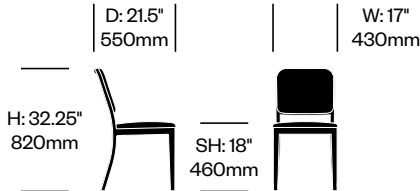

Navy Officer

Emeco | Emeco and Jasper Morrison | 1948 | Made in the United States

To order, specify:

1. Product number, including:

1 **Glide type**

- ☐ Felt (add $20.00 to list price)
- ☐ Plastic

2. Upholstery and color

3. Frame trim color

SIDE CHAIR

Hand-Brushed, Clear Anodized

Aluminum Frame	Number	1	List Price
Spinneybeck Volo	HCEM-NOS4-N	1	1,665.00
COL	HCEM-NOS4-N	1	1,130.00
Kvadrat Reflect	HCEM-NOS4-N	2	1,255.00
Kvadrat Divina Melange 3	HCEM-NOS4-N	2	1,375.00
COM Fabric	HCEM-NOS4-N	2	1,255.00
Kvadrat Haku	HCEM-NOS4-N	3	1,255.00
COM Faux Leather	HCEM-NOS4-N	3	1,130.00

Black Frame	Number	1	List Price
Spinneybeck Volo	HCEM-NOS4-N	1	1,665.00
COL	HCEM-NOS4-N	1	1,130.00
Kvadrat Reflect	HCEM-NOS4-N	2	1,255.00
Kvadrat Divina Melange 3	HCEM-NOS4-N	2	1,375.00
COM Fabric	HCEM-NOS4-N	2	1,255.00
Kvadrat Haku	HCEM-NOS4-N	3	1,255.00
COM Faux Leather	HCEM-NOS4-N	3	1,130.00