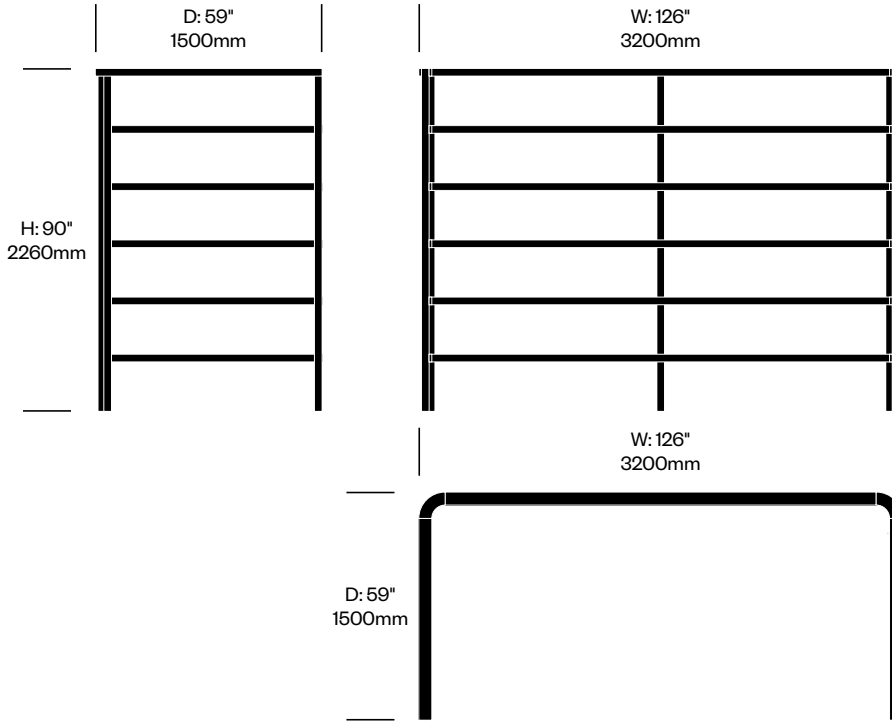

BuzziBracks

BuzziSpace | Alain Gilles | 2018 | Imported from the Netherlands

---

To order, specify:

1. Product number
2. Frame paint color

Extra High Frame, 59" x 126"	Number	List Price
	HCBZ-BRFN-E59126	13,509.00