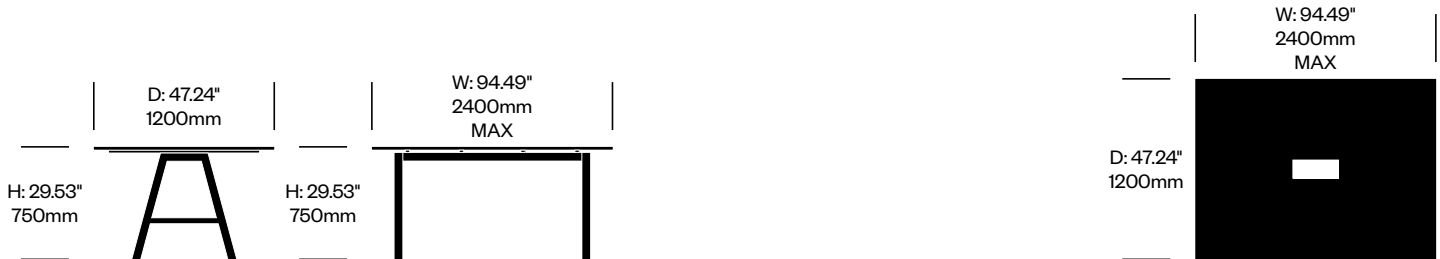

BuzziPicNic

BuzziSpace | Alain Gilles | 2014 | Imported from the Netherlands

To order, specify:

1. Product number
2. Top laminate color (if applicable)
3. Wood color

Standard Height Meet Collaborative Tables

47.24" Depth, Laminate Top	Number	Grade A	Grade B	Grade C	Grade D	Grade E
62.99" Width	HCBZ-PNTM-L4762L	4,188.00	4,234.00	4,306.00	4,763.00	4,816.00
70.87" Width	HCBZ-PNTM-L4770L	4,313.00	4,362.00	4,435.00	4,900.00	4,960.00
78.74" Width	HCBZ-PNTM-L4778L	4,384.00	4,438.00	4,512.00	4,952.00	5,044.00
86.61" Width	HCBZ-PNTM-L4786L	4,493.00	4,547.00	4,619.00	5,021.00	5,170.00
94.49" Width	HCBZ-PNTM-L4794L	4,573.00	4,640.00	4,712.00	5,125.00	5,260.00