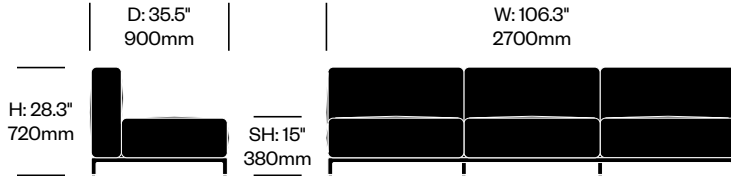

Mex-Hi

Cassina | Piero Lissoni | 2020 | Imported from Italy

To order, specify:

1. Product number
2. Upholstery and color
3. Base trim color

WIDE THREE SEAT SOFA WITHOUT ARMS

Chrome Base	Number	List Price
Leather	HCCS-MHL3-WNN1	15,565.00
Fabric	HCCS-MHL3-WNN2	14,050.00
Matte Anthracite Base	Number	List Price
Leather	HCCS-MHL3-WNN1	14,290.00
Fabric	HCCS-MHL3-WNN2	12,775.00