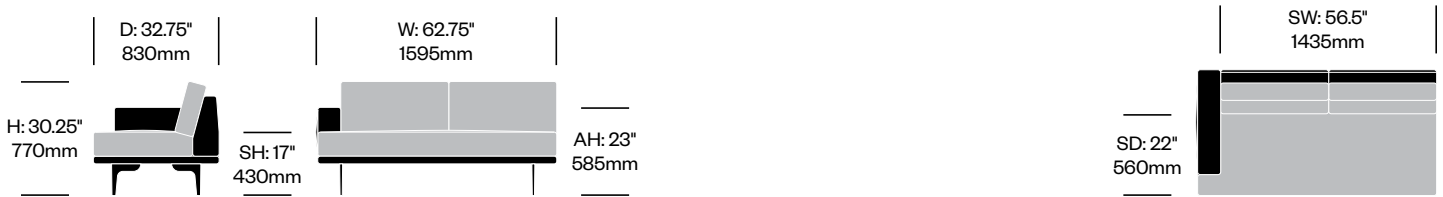

To order, specify:

1. Product number, including:

1 Interior upholstery type

- 1 Leather
- 2 Fabric
- 3 Faux Leather

2 Exterior upholstery type

- 1 Leather
- 2 Fabric
- 3 Faux Leather

2. Interior upholstery and color
3. Exterior upholstery and color
4. Stitch thread color
5. Leg trim color

Stain repellent option:

1. Add $98.56 to list price
  2. Add **P** to product number
2. Example: HCCL-LYL2-RN22**P**

Two Seat Sofa with

Arm on Right	Number	1 2	Grade A	Grade B	Grade C	Grade D	Grade E	Grade F	Grade G	Grade H	Leather A	Leather B
Polished Aluminum Legs	HCCL-LYL2-RN	■ ■	5,248.20	5,489.37	5,782.96	6,037.99	6,667.33	6,933.63	7,921.76	8,456.46	8,510.42	9,954.32
Painted Legs Grade A	HCCL-LYL2-RN	■ ■	5,321.65	5,562.82	5,856.41	6,111.44	6,740.78	7,007.08	7,995.21	8,529.91	8,583.87	10,027.77
Painted Legs Grade B	HCCL-LYL2-RN	■ ■	5,333.64	5,574.81	5,868.40	6,123.43	6,752.77	7,019.07	8,007.20	8,541.90	8,595.86	10,039.76