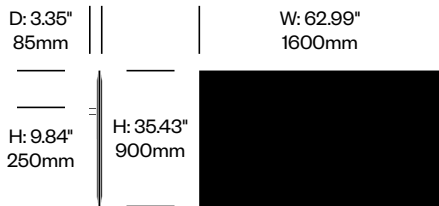

BuzziFrontDesk

BuzziSpace | BuzziSpace Studio | 2013 | Imported from the Netherlands

To order, specify:

1. Product number, including:

1 Bracket type

- 1 BuzziFix L (for worksurfaces with 0.47" to 1.1" thickness)
- 2 BuzziFix L-Plus (for worksurfaces with 1.1 to 1.69" thickness)
- 3 BuzziFix XL (for worksurfaces with 1.1 to 2.28" thickness)

2 Upholstery type

- F Felt
- 2 Fabric

2. Interior upholstery and color

3. Exterior upholstery and color (if contrasting colors specified)

4. Bracket paint color

Desk Mounted Screen with Square Corners, 62.99" x 35.43"

	Number	1	2	Felt	Grade A	Grade B	Grade C	Grade D	Grade E	Grade F
Felt or Fabric	HCBZ-FDS1-62Q	■	■	1,283.00	1,486.00	1,665.00	1,737.00	1,777.00	1,979.00	
Contrasting Felt or Fabric	HCBZ-FDS1-62Q	■	■	C	1,562.00	1,765.00	1,944.00	2,016.00	2,056.00	2,258.00