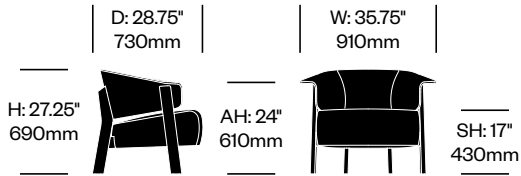

Back-Wing

Cassina | Patricia Urquiola | 2018 | Imported from Italy

To order, specify:

1. Product number
2. Upholstery and color
3. Leg wood color

LOUNGE CHAIR

Leather	Number	List Price
Amaranth Stained Ash	HCCS-BWL1-1	5,960.00
American Walnut	HCCS-BWL1-1	6,465.00
Black Stained Ash	HCCS-BWL1-1	5,960.00
Dark Blue Stained Ash	HCCS-BWL1-1	5,960.00
Natural Ash	HCCS-BWL1-1	5,870.00
Oak Stained Ash	HCCS-BWL1-1	5,960.00