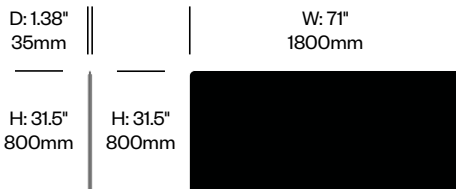

High Screen with Rounded Corners, 71"

	Number	1	Felt	Grade A	Grade B	Grade C	Grade D	Grade E	Grade F
Felt or Fabric	HCBZ-DKS3-71R		901.00	1,260.00	1,598.00	1,733.00	1,807.00	2,191.00	
Contrasting Felt or Fabric	HCBZ-DKS3-71R	C	1,180.00	1,539.00	1,877.00	2,012.00	2,086.00	2,470.00