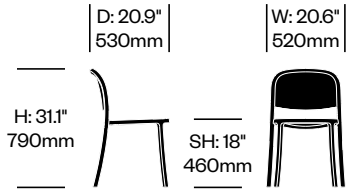

1 Inch Reclaimed

Emeco | Jasper Morrison | 2018 | Made in the United States

To order, specify:

1. Product number
2. Frame trim color

Stacking Side Chair	Number	List Price
Reclaimed Wood Polypropylene	HCEM-1RS4	345.00