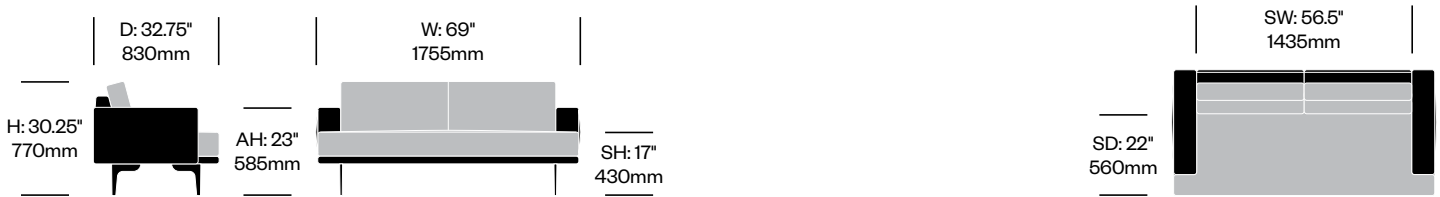

Stain repellent option:

- 1. Add \$98.56 to list price
 - 2. Add **P** to product number
- Example: HCCL-LYL2-BN22**P**

Two Seat Sofa	Number	1 2	Grade A	Grade B	Grade C	Grade D	Grade E	Grade F	Grade G	Grade H	Leather A	Leather B
Polished Aluminum Legs	HCCL-LYL2-BN		5,743.70	6,008.91	6,331.82	6,612.35	7,304.55	7,597.46	8,684.30	9,272.41	9,329.80	10,917.20
Painted Legs Grade A	HCCL-LYL2-BN		5,817.15	6,082.36	6,405.27	6,685.80	7,378.00	7,670.91	8,757.75	9,345.86	9,403.25	10,990.65
Painted Legs Grade B	HCCL-LYL2-BN		5,829.14	6,094.35	6,417.26	6,697.79	7,389.99	7,682.90	8,769.74	9,357.85	9,415.24	11,002.64