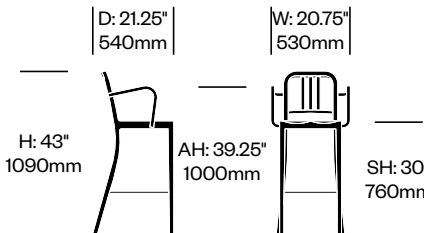

High Stool with Arms	Number	1	List Price
Hand-Brushed, Clear Anodized Aluminum	HCEM-N6S2-	A	1,315.00
Hand-Polished Aluminum	HCEM-N6S2-	A	2,770.00