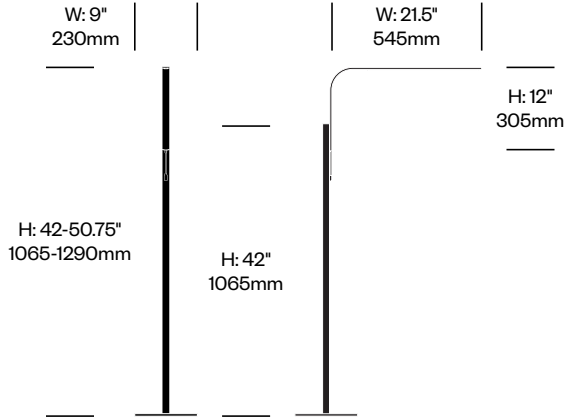

LIM

Pablo Designs | Pablo Pardo and Ralph Reddig | 2009 | Imported from China

To order, specify:

1. Product number
2. Trim color

Floor Light	Number	List Price
Painted	LLL3-0022-19FLC	475.00

Slat/Rail Mounted Light	Number	List Price
Painted	LLM1-0023-19MLC	315.00

Panel Mounted Light for PREMISE	Number	List Price
Painted	LLM2-0023-19MLCN	315.00

Panel Mounted Light for Compose	Number	List Price
Painted	LLM2-0023-19MLCZ	315.00

Panel Mounted Light for UniGroup Too	Number	List Price
Painted	LLM2-0023-19MLCE	315.00