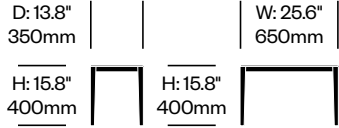

Cassina | Ronan and Erwan Bouroullec | 2018 | Imported from Italy

To order, specify:

1. Product number
2. Top laminate color
3. Frame trim color

**Medium Occasional Table
with Laminate Top, 13.8" x 25.6"**