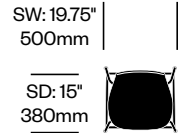

Tate Color

Cappellini | Jasper Morrison | 2012 | Imported from Italy

To order, specify:

1. Product number
2. Seat aniline dyed wood color
3. Base trim color

High Stool with Low Back	Number	List Price
Painted Base	HCCE-TCS3-L4	900.00
Satin Stainless Steel Base	HCCE-TCS3-L4	1,020.00