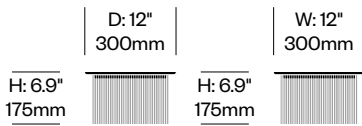

Table Light, 6.9" x 12"	Number	List Price
	HCPL-CST2-12	550.00