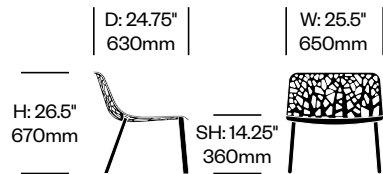

Lounge Chair	Number	List Price
	HCJC-FRL1	2,473.00