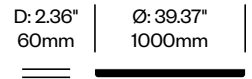

Medium Screen, 3D Leaf	Number	Grade A	Grade B	Grade C	Grade D	Grade E	Grade F
Fabric with Antiskid Back	HCBZ-DNS2-LA	2,123.00	2,442.00	2,569.00	2,638.00	2,999.00	
Fabric with Fabric Back	HCBZ-DNS2-L2	2,632.00	3,028.00	3,185.00	3,274.00	3,726.00