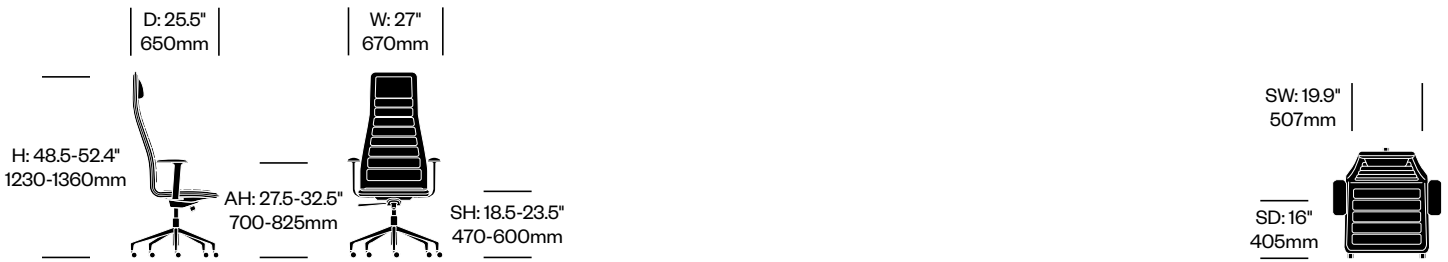

High Back Executive Chair with Arms

	Number	List Price
Leather	HCCE-LTE5-HA1	4,250.00
Fabric	HCCE-LTE5-HA2	3,710.00