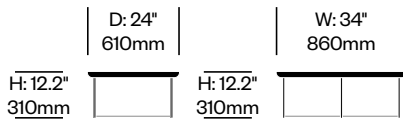

Triangle Occasional Table	Number	List Price
Black Stained Ash	HCCS-1224-TTW	1,555.00
Canaletto Walnut	HCCS-1224-TTW	1,875.00
Natural Ash	HCCS-1224-TTW	1,480.00

Triangle Occasional Table	Number	List Price
Black Stained Ash	HCCS-1624-TTW	1,600.00
Canaletto Walnut	HCCS-1624-TTW	1,910.00
Natural Ash	HCCS-1624-TTW	1,515.00