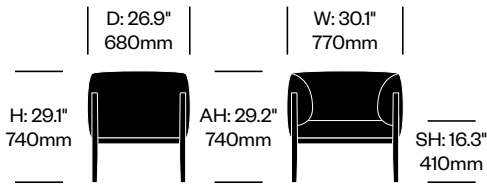

Lounge Chair	Number	List Price
Leather	HCCS-CTL1-1	8,240.00
Fabric	HCCS-CTL1-2	6,830.00