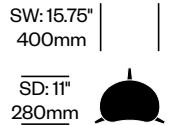

LOW STOOL

Matte Black Legs	Number	List Price
American Walnut	HCCS-MXS1	1,590.00
Black Stained Oak	HCCS-MXS1	1,445.00
Natural Oak	HCCS-MXS1	1,445.00

Gunmetal Grey Legs	Number	List Price
American Walnut	HCCS-MXS1	2,310.00
Black Stained Oak	HCCS-MXS1	2,175.00
Natural Oak	HCCS-MXS1	2,175.00