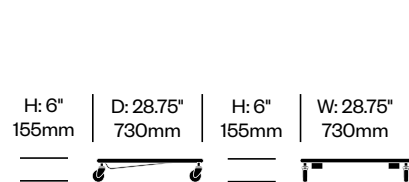

To order, specify:

1. Product number

Trolley Cart	Number	List Price
Stacks Eight Chairs	HCCE-TCTC	770.00