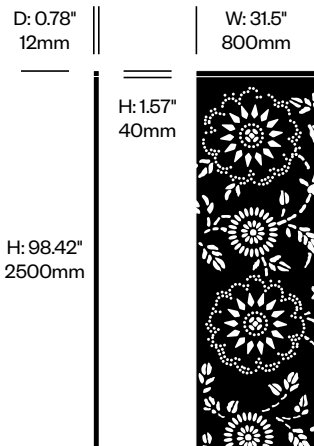

Small Screen, Orient Pattern	Number	List Price
Felt	HCBZ-FAS1-OR	1,363.00
Contrasting Felt	HCBZ-FAS1-ORC	1,709.00

Large Screen, Orient Pattern	Number	List Price
Felt	HCBZ-FAS2-OR	1,409.00
Contrasting Felt	HCBZ-FAS2-ORC	1,755.00