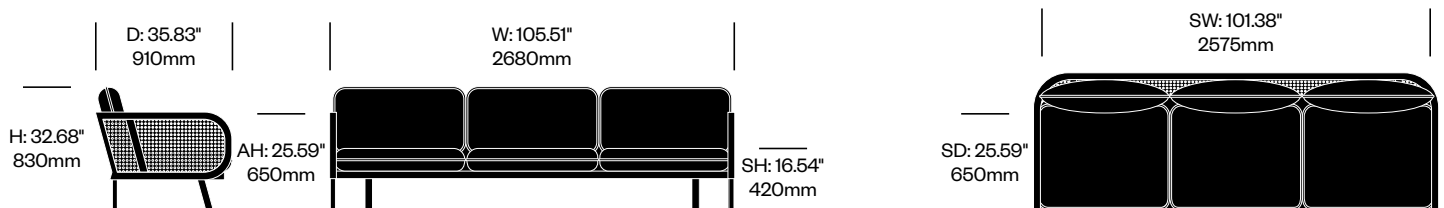

Three Seat Sofa	Number	Grade A	Grade B	Grade C	Grade D
Fabric with Natural Ash	HCBZ-CNL3-2	16,835.00	17,398.00	17,900.00	17,676.00
Fabric with Black Stained Ash	HCBZ-CNL3-2	17,336.00	18,180.00	17,834.00	18,336.00