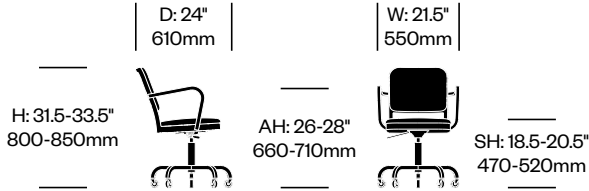

Navy Officer

Emeco | Emeco and Jasper Morrison | 1948 | Made in the United States

To order, specify:

1. Product number
2. Upholstery and color
3. Frame trim color

CONFERENCE CHAIR WITH ARMS

Hand-Brushed, Clear Anodized