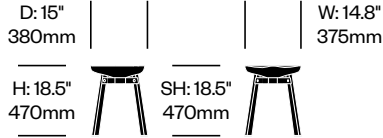

Su

Emeco | Nendo | 2014 | Made in the United States

To order, specify:

1. Product number
2. Seat material and color
3. Base wood or trim color

LOW STOOL

Black Anodized Aluminum Base	Number	List Price
Recycled Polyethylene (PET)	HCEM-SUS1-PA	560.00
Wood	HCEM-SUS1-WA	1,270.00
Cork	HCEM-SUS1-KA	715.00
Eco-Concrete	HCEM-SUS1-CA	855.00