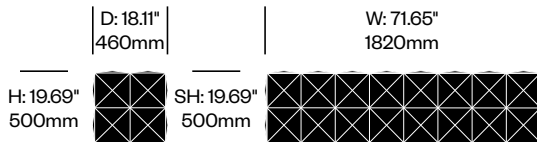

Quatro Pouf, 3D Pattern with Four Squares	Number	Grade A
Fabric with Antiskid Bottom	HCBZ-CBP3-4042A	2,773.00
Fabric with Wood Bottom	HCBZ-CBP3-4042W	3,349.00