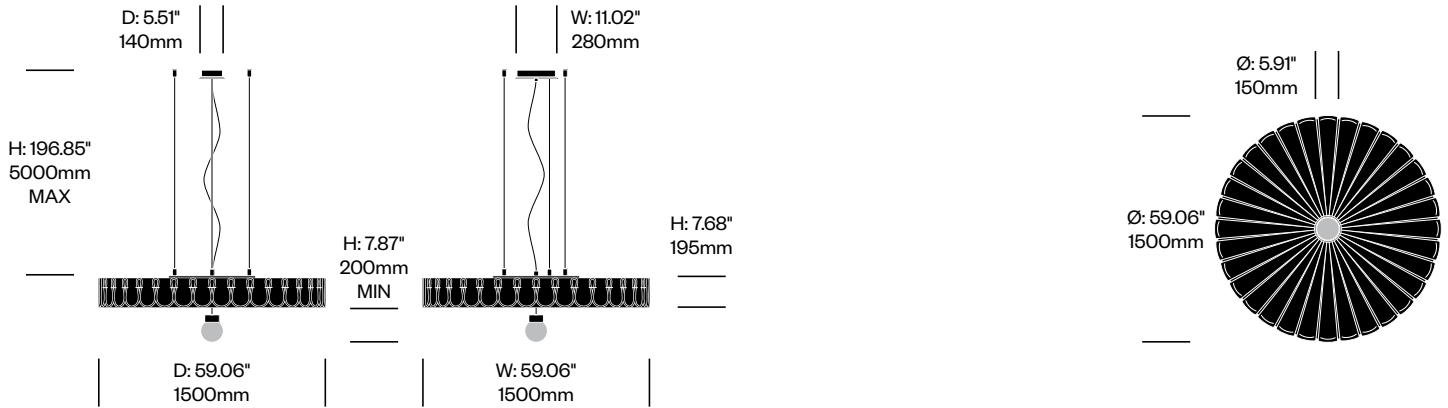

To order, specify:

1. Product number
2. Felt color
3. Lace color
4. Cable trim color

Medium Pendant Light, Ripple	Number	List Price
78.74" (2000mm) Cables	HCBZ-PLP2-R1	1,938.00
196.85" (5000mm) Cables	HCBZ-PLP2-R2	2,365.00