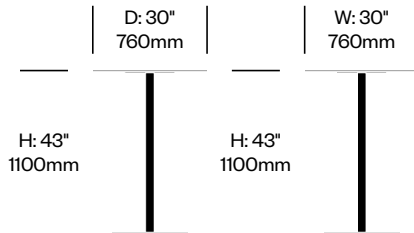

2 Inch: Flat Base

Emeco | Jasper Morrison | 2019 | Made in the United States

To order, specify:

1. Product number
2. Top surface and color
3. Base trim color

BAR HEIGHT COLLABORATIVE TABLE WITH FLAT BASE, 30" ROUND

Black Base	Number	List Price
Laminate Grade A	HCEM-2NTC-R30-HFL	1,650.00
Laminate Grade B	HCEM-2NTC-R30-HFL	2,125.00
Accoya	HCEM-2NTC-R30-HFW	2,355.00
Ash	HCEM-2NTC-R30-HFW	1,745.00
Walnut	HCEM-2NTC-R30-HFW	2,165.00

Hand-Brushed, Clear Anodized Aluminum Base	Number	List Price
Hand-Brushed, Clear Anodized Aluminum	HCEM-2NTC-R30-HFA	2,050.00
Laminate Grade A	HCEM-2NTC-R30-HFL	1,520.00
Laminate Grade B	HCEM-2NTC-R30-HFL	1,995.00
Accoya	HCEM-2NTC-R30-HFW	2,230.00
Ash	HCEM-2NTC-R30-HFW	1,615.00
Walnut	HCEM-2NTC-R30-HFW	2,040.00