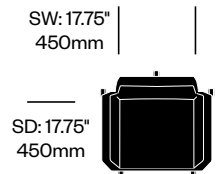

	Number	List Price
Standard Plate, Matching Stitching	HCPF-CHAM-MXCL	4,950.00
Standard Plate, Contrasting Stitching	HCPF-CHAM-CXCL	4,950.00
Leather Plate, Matching Stitching	HCPF-CHAM-MUCL	5,600.00
Leather Plate, Contrasting Stitching	HCPF-CHAM-CUCL	5,600.00