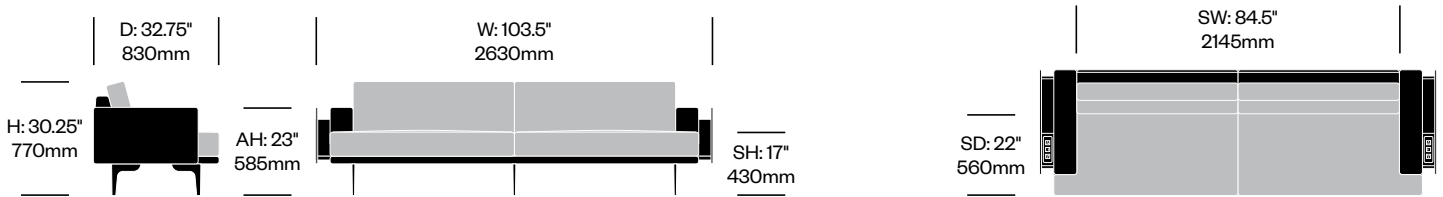

Stain repellent option:

- 1. For three seat sofa with arm two drawers, add \$132.75 to list price
- 2. For corner lounge, add \$83.24 to list price
- 3. Add **P** to product number
Example: HCCL-LYL3-BB22**P**