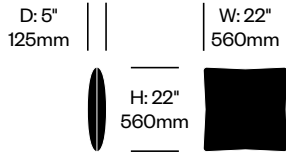

Square Pillow, 22"x22"	Number	Grade A	Grade B	Grade C	Grade D	Grade E	Grade F	Grade G
Polyester Fill	HCJC-JP-P2222-SNN	209.00	297.00	328.00	356.00	382.00	426.00	464.00
Polyester Fill with Water Resistant Muslin Wrap	HCJC-JP-P2222-SNM	282.00	370.00	401.00	430.00	455.00	498.00	538.00