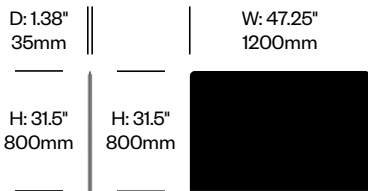

High Screen with Square Corners, 47.25"

	Number	1	Felt	Grade A	Grade B	Grade C	Grade D	Grade E	Grade F
Felt or Fabric	HCBZ-DKS3-47Q		761.00	1,000.00	1,159.00	1,224.00	1,260.00	1,438.00	
Contrasting Felt or Fabric	HCBZ-DKS3-47Q	C	1,040.00	1,279.00	1,440.00	1,503.00	1,539.00	1,719.00	