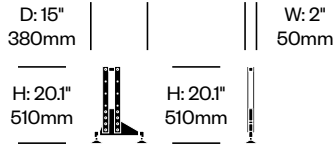

Infinito Wall

Cassina | Franco Albini | 2020 | Imported from Italy

To order, specify:

1. Product number
2. Wood color

Low Frame	Number	List Price
American Walnut	HCCS-IWBC-F1	1,650.00
Black Stained Ash	HCCS-IWBC-F1	1,405.00
Natural Ash	HCCS-IWBC-F1	1,405.00