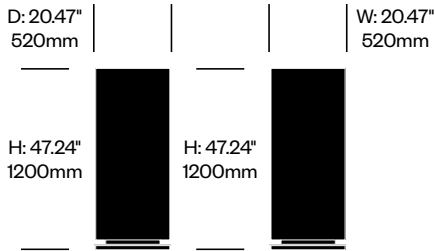

BuzziTotem

BuzziSpace | BuzziSpace Studio | 2016 | Imported from the Netherlands

To order, specify:

1. Product number
2. Upholstery and color
3. Base paint color

Small Cylinder Totem	Number	Grade A	Grade B	Grade C	Grade D	Grade E	Grade F
Flat Base	HCBZ-TTS2-12	2,404.00	2,735.00	2,863.00	2,938.00	3,308.00	
Base on Casters	HCBZ-TTS2-1C2	2,880.00	3,211.00	3,339.00	3,414.00	3,784.00