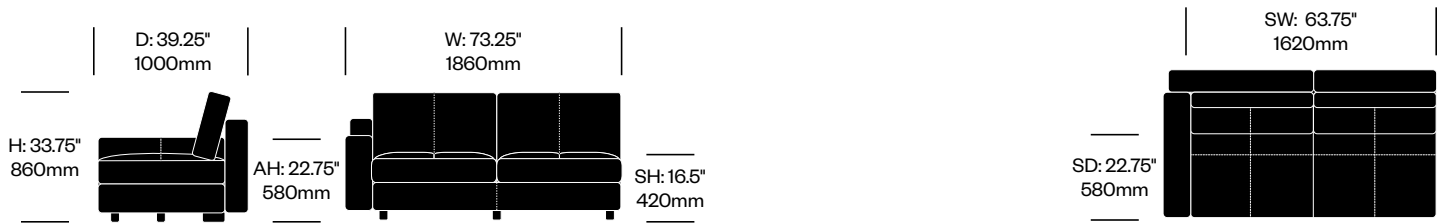

Two Seat with Low Right Arm	Number	List Price
Leather	HCPF-MSS2-0L	8,740.00