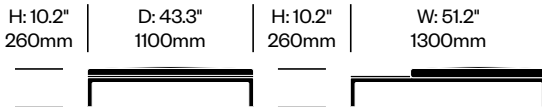

Mex-Hi

Cassina | Piero Lissoni | 2020 | Imported from Italy

To order, specify:

1. Product number
2. Upholstery and color
3. Stone top color
4. Base trim color

OTTOMAN WITH INTEGRATED STONE TOP

Chrome Base	Number	List Price
Leather with Black Marquiña Marble	HCCS-MHTO-21S	6,110.00
Leather with Calacatta Marble	HCCS-MHTO-21S	6,630.00
Leather with Emperador Marble	HCCS-MHTO-21S	6,325.00
Leather with Grey Carnico Marble	HCCS-MHTO-21S	6,325.00
Leather with Sahara Noir Marble	HCCS-MHTO-21S	6,630.00
Leather with White Carrara Marble	HCCS-MHTO-21S	6,110.00
Fabric with Black Marquiña Marble	HCCS-MHTO-22S	5,925.00
Fabric with Calacatta Marble	HCCS-MHTO-22S	6,445.00
Fabric with Emperador Marble	HCCS-MHTO-22S	6,140.00
Fabric with Grey Carnico Marble	HCCS-MHTO-22S	6,140.00
Fabric with Sahara Noir Marble	HCCS-MHTO-22S	6,445.00
Fabric with White Carrara Marble	HCCS-MHTO-22S	5,925.00

Matte Anthracite Base	Number	List Price
Leather with Black Marquiña Marble	HCCS-MHTO-21S	5,615.00
Leather with Calacatta Marble	HCCS-MHTO-21S	6,135.00
Leather with Emperador Marble	HCCS-MHTO-21S	5,830.00
Leather with Grey Carnico Marble	HCCS-MHTO-21S	5,830.00
Leather with Sahara Noir Marble	HCCS-MHTO-21S	6,135.00
Leather with White Carrara Marble	HCCS-MHTO-21S	5,615.00
Fabric with Black Marquiña Marble	HCCS-MHTO-22S	5,430.00
Fabric with Calacatta Marble	HCCS-MHTO-22S	5,950.00
Fabric with Emperador Marble	HCCS-MHTO-22S	5,645.00
Fabric with Grey Carnico Marble	HCCS-MHTO-22S	5,645.00
Fabric with Sahara Noir Marble	HCCS-MHTO-22S	5,950.00
Fabric with White Carrara Marble	HCCS-MHTO-22S	5,430.00