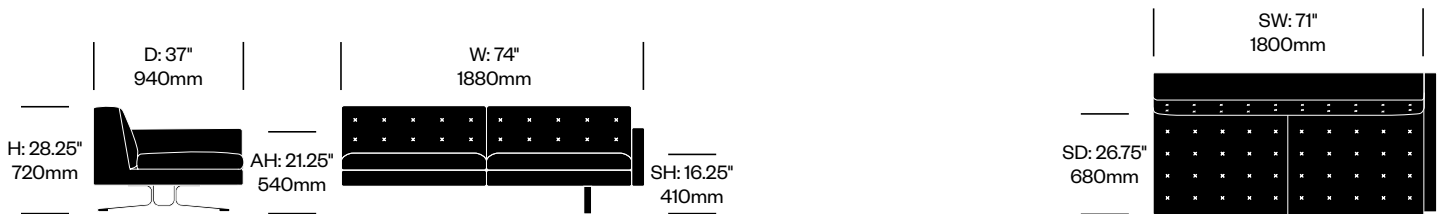

Two Seat with Left Arm	Number	List Price
Leather	HCPF-KEG2-L	11,050.00