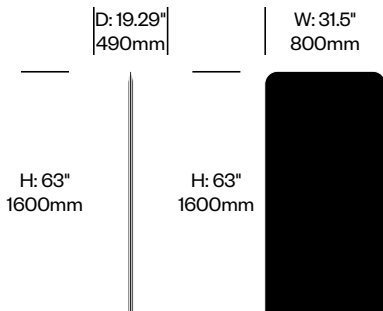

Screen, 63"x31.5"	Number	1	Felt	Grade A	Grade B	Grade C	Grade D	Grade E	Grade F
Felt or Fabric	HCZ-FES3-31		1,229.00	1,590.00	1,933.00	2,070.00	2,147.00	2,537.00	
Contrasting Felt or Fabric	HCZ-FES3-31 C		1,517.00	1,878.00	2,221.00	2,358.00	2,435.00	2,825.00