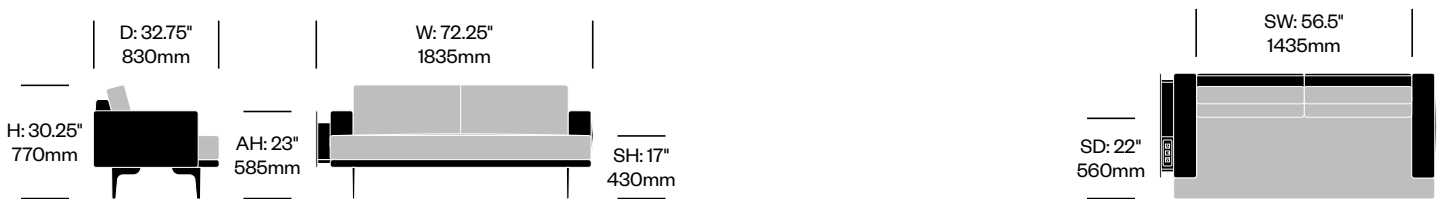

Stain repellent option:

- 1. Add \$98.56 to list price
 - 2. Add **P** to product number
- Example: HCCL-LYL2-BN22**P**

Two Seat Sofa	Number	1 2	Grade A	Grade B	Grade C	Grade D	Grade E	Grade F	Grade G	Grade H	Leather A	Leather B
Polished Aluminum Legs	HCCL-LYL2-BN		5,743.70	6,008.91	6,331.82	6,612.35	7,304.55	7,597.46	8,684.30	9,272.41	9,329.80	10,917.20
Painted Legs Grade A	HCCL-LYL2-BN		5,817.15	6,082.36	6,405.27	6,685.80	7,378.00	7,670.91	8,757.75	9,345.86	9,403.25	10,990.65
Painted Legs Grade B	HCCL-LYL2-BN		5,829.14	6,094.35	6,417.26	6,697.79	7,389.99	7,682.90	8,769.74	9,357.85	9,415.24	11,002.64