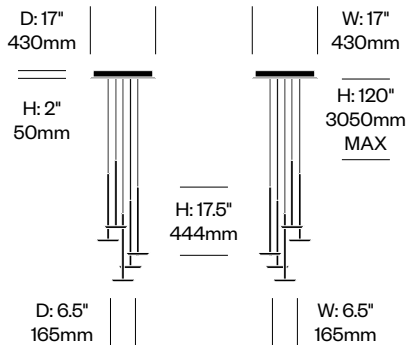

To order, specify:

1. Product number
2. Trim color

Pendant Light	Number	List Price
	HCPL-SSP1	375.00

Pendant with Three Lights	Number	List Price
	HCPL-SSP3	1,420.00

Pendant with Five Lights	Number	List Price
	HCPL-SSP5	2,170.00