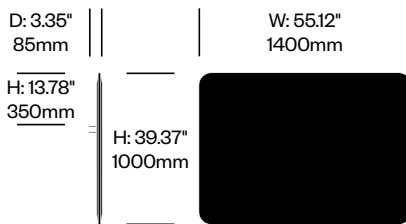

Desk Mounted Screen with Rounded Corners, 55.12" x 39.37"

	Number	1 2	Felt	Grade A	Grade B	Grade C	Grade D	Grade E	Grade F
Felt or Fabric	HCBZ-FDS2-55R	■ ■	1,263.00	1,465.00	1,679.00	1,764.00	1,812.00	2,054.00	
Contrasting Felt or Fabric	HCBZ-FDS2-55R	■ ■ C	1,542.00	1,744.00	1,958.00	2,043.00	2,091.00	2,333.00