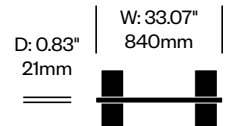

Single Screen, Leaves Pattern	Number	List Price
Felt	HCBZ-FSSI-LVF	1,906.00
Contrasting Felt	HCBZ-FSSI-LVFC	2,252.00