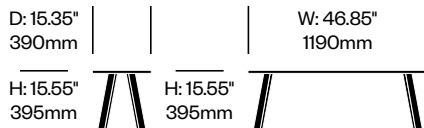

Large Occasional Table	Number	1	List Price
Black Stained Ash	HCBZ-MKTO-2	■	1,472.00
Natural Ash	HCBZ-MKTO-2	■	1,345.00
Oak	HCBZ-MKTO-2	■	1,532.00
Walnut	HCBZ-MKTO-2	■	1,735.00
White Wash Ash	HCBZ-MKTO-2	■	1,472.00