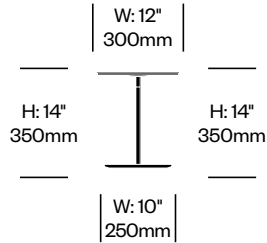

Circa

Pablo Designs | Pablo Studio | 2013 | Imported from China

To order, specify:

1. Product number
2. Trim color

Table Light	Number	List Price
	LRT1-1408	550.00