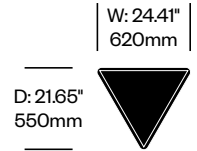

BuzziTotem

BuzziSpace | BuzziSpace Studio | 2016 | Imported from the Netherlands

To order, specify:

1. Product number
2. Upholstery and color
3. Base paint color

Small Wedge Totem	Number	Grade A	Grade B	Grade C	Grade D	Grade E	Grade F
Flat Base	HCBZ-TTS3-12	2,404.00	2,677.00	2,785.00	2,848.00	3,158.00	
Base on Casters	HCBZ-TTS3-1C2	2,690.00	2,963.00	3,071.00	3,134.00	3,444.00	