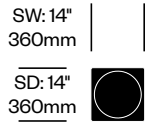

Medium Stool	Number	List Price
Hand-Brushed, Clear Anodized Aluminum	HCEM-EMS2	620.00
Hand-Polished Aluminum	HCEM-EMS2	1,370.00