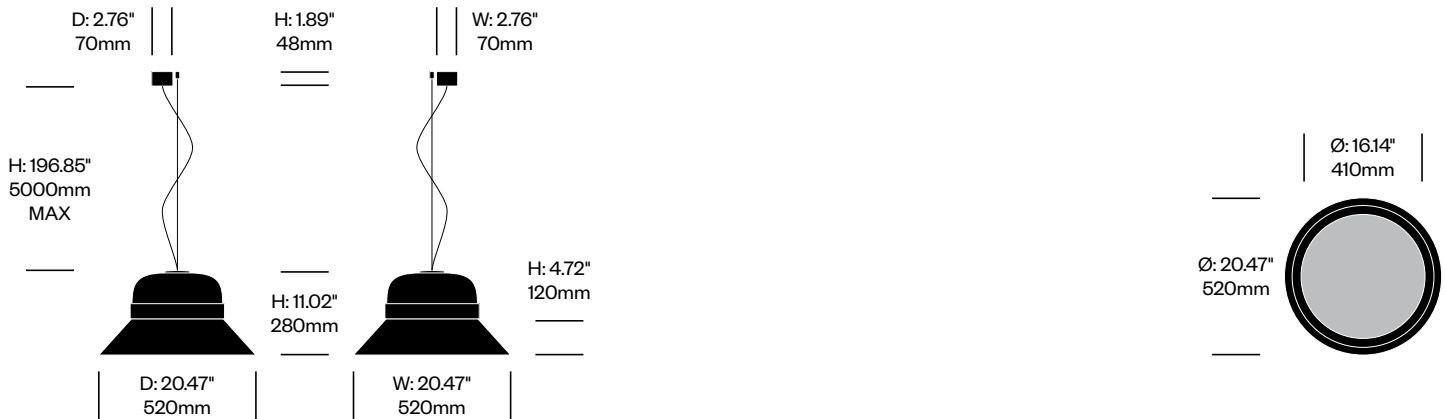

1. Product number
2. Upholstery and color
3. Shade paint color
4. Ring paint color
5. Cable trim color

Small Pendant Light	Number	Grade A	Grade B	Grade C	Grade D	Grade E
79.74" (2000mm) Cables	HCBZ-HTP1-1	3,959.00	3,990.00	4,006.00	4,014.00	4,056.00
196.85" (5000mm) Cables	HCBZ-HTP1-2	4,170.00	4,201.00	4,217.00	4,225.00	4,267.00