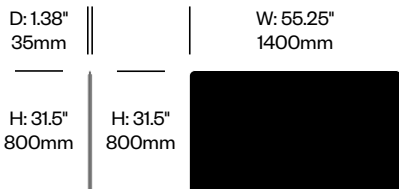

High Screen with

Rounded Corners, 55.25"

	Number	1	Felt	Grade A	Grade B	Grade C	Grade D	Grade E	Grade F
Felt or Fabric	HCBZ-DKS3-55R		807.00	1,086.00	1,353.00	1,460.00	1,519.00	1,822.00	
Contrasting Felt or Fabric	HCBZ-DKS3-55R	C	1,086.00	1,365.00	1,632.00	1,739.00	1,798.00	2,101.00