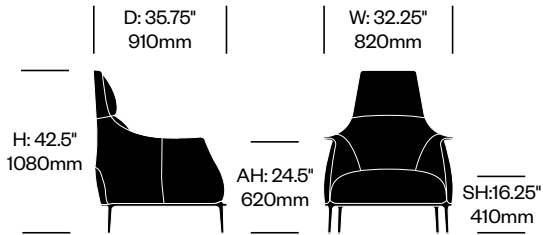

Lounge Chair	Number	List Price
Leather	HCPF-ARL1-S	6,240.00

Lounge Chair with Headrest	Number	List Price
Leather	HCPF-ARL1-H	7,300.00

Lounge Chair with King Headrest	Number	List Price
Leather	HCPF-ARL1-K	7,390.00