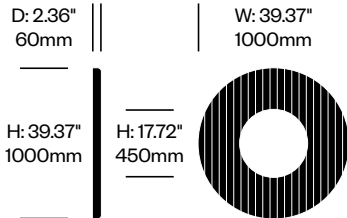

BuzziDonut

BuzziSpace | BuzziSpace Studio | 2014 | Imported from the Netherlands

To order, specify:

1. Product number
2. Upholstery and color

Medium Screen, 3D Rib	Number	Grade A	Grade B	Grade C	Grade D	Grade E	Grade F
Fabric with Antiskid Back	HCBZ-DNS2-RA	2,123.00	2,442.00	2,569.00	2,638.00	2,999.00	
Fabric with Fabric Back	HCBZ-DNS2-R2	2,632.00	3,028.00	3,185.00	3,274.00	3,726.00