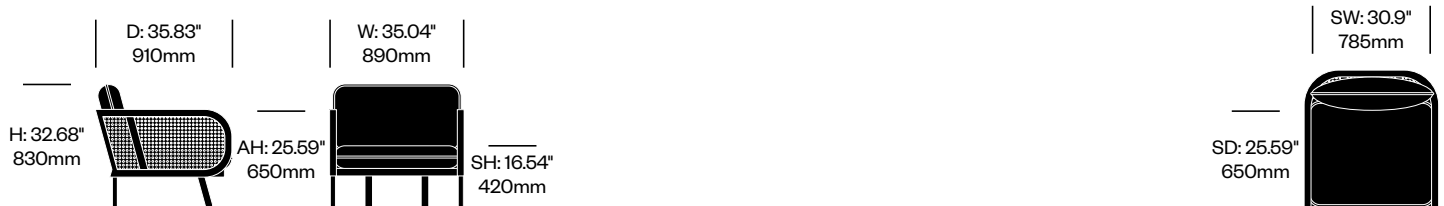

BuzziCane

BuzziSpace | Wiebe Boonstra and Marc van Nederpelt | 2016 | Imported from Belgium

To order, specify:

1. Product number
2. Upholstery and color
3. Frame wood color

Lounge Chair	Number	Grade A	Grade B	Grade C	Grade D
Fabric with Natural Ash	HCBZ-CNL1-2	7,291.00	8,159.00	8,348.00	8,208.00
Fabric with Black Stained Ash	HCBZ-CNL1-2	8,113.00	8,444.00	8,261.00	8,498.00