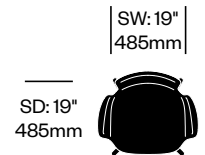

Juli Soft

Cappellini | Werner Aisslinger | 2020 | Made in the United States

To order, specify:

1. Product number
2. Upholstery and color
3. Base trim or wood color

Side Chair with Four Metal Legs

Number

List Price

Fabric Grade B	HCCE-JSS4-M2	Currently Unavailable
Fabric Grade C	HCCE-JSS4-M2	1,465.00
Fabric Grade D	HCCE-JSS4-M2	Currently Unavailable
Fabric Grade E	HCCE-JSS4-M2	1,520.00
Fabric Grade F	HCCE-JSS4-M2	1,520.00

Side Chair with Sled Base

Number

List Price

Fabric Grade B	HCCE-JSSS-2	Currently Unavailable
Fabric Grade C	HCCE-JSSS-2	1,520.00
Fabric Grade D	HCCE-JSSS-2	Currently Unavailable
Fabric Grade E	HCCE-JSSS-2	1,565.00
Fabric Grade F	HCCE-JSSS-2	1,565.00

Side Chair with Four Wood Legs

Number

List Price

Fabric Grade B	HCCE-JSS4-W2	Currently Unavailable
Fabric Grade C	HCCE-JSS4-W2	1,675.00
Fabric Grade D	HCCE-JSS4-W2	Currently Unavailable
Fabric Grade E	HCCE-JSS4-W2	1,860.00
Fabric Grade F	HCCE-JSS4-W2	1,860.00