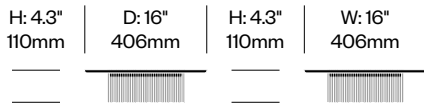

Table Light, 4.3" x 16"	Number	List Price
	HCPL-CST1-16	535.00