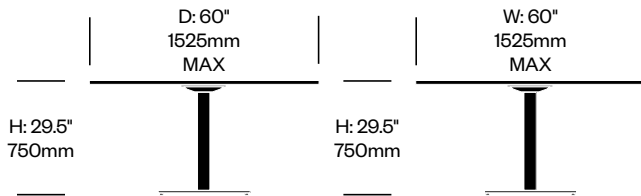

JANUScafé: Grappa Grande Base

JANUS et Cie | Made in China

To order, specify:

1. Product number
2. Top surface and color
3. Base trim color

STANDARD HEIGHT TABLES

Round Table, 30"	Number	List Price
Aluminum Top, Stainless Steel Base	HCJC-JC-GGS1-N3030NA	1,930.00
Wood Top, Stainless Steel Base	HCJC-JC-GGS1-N3030NW	1,915.00
CHPL Top, Stainless Steel Base	HCJC-JC-GGS1-N3030NC	2,339.00
Round Table, 36"	Number	List Price
Aluminum Top, Stainless Steel Base	HCJC-JC-GGS1-N3636NA	2,058.00
Wood Top, Stainless Steel Base	HCJC-JC-GGS1-N3636NW	2,143.00
CHPL Top, Stainless Steel Base	HCJC-JC-GGS1-N3636NC	2,368.00
Round Table, 42"	Number	List Price
Wood Top, Stainless Steel Base	HCJC-JC-GGS1-N4242NW	2,503.00
CHPL Top, Stainless Steel Base	HCJC-JC-GGS1-N4242NC	2,831.00
Round Table, 48"	Number	List Price
Wood Top, Stainless Steel Base	HCJC-JC-GGS1-N4848NW	2,868.00
CHPL Top, Stainless Steel Base	HCJC-JC-GGS1-N4848NC	3,510.00
Round Table, 60"	Number	List Price
Wood Top, Stainless Steel Base	HCJC-JC-GGS1-N6060NW	4,083.00