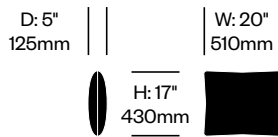

Rectangle Pillow, 20"x17"	Number	Grade A	Grade B	Grade C	Grade D	Grade E	Grade F	Grade G
Polyester Fill	HCJC-JP-P2017-SNN	171.00	259.00	290.00	318.00	344.00	387.00	427.00
Polyester Fill with Water Resistant Muslin Wrap	HCJC-JP-P2017-SNM	231.00	320.00	350.00	377.00	404.00	446.00	485.00