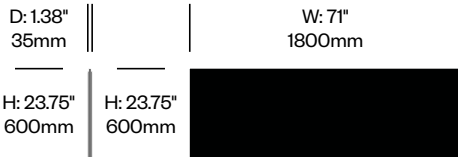

BuzziDesk

BuzziSpace | Sas Adriaenssens | 2010 | Imported from the Netherlands

To order, specify:

1. Product number, including:

1 Upholstery type

- ☐ Felt
- ☒ Fabric

2. Upholstery and color

3. Contrasting upholstery and color (if applicable)

Medium Screen with Square Corners, 71"

	Number	1	Felt	Grade A	Grade B	Grade C	Grade D	Grade E	Grade F
Felt or Fabric	HCBZ-DKS2-71Q		811.00	1,080.00	1,250.00	1,317.00	1,355.00	1,546.00	
Contrasting Felt or Fabric	HCBZ-DKS2-71Q	C	1,090.00	1,359.00	1,529.00	1,596.00	1,634.00	1,825.00