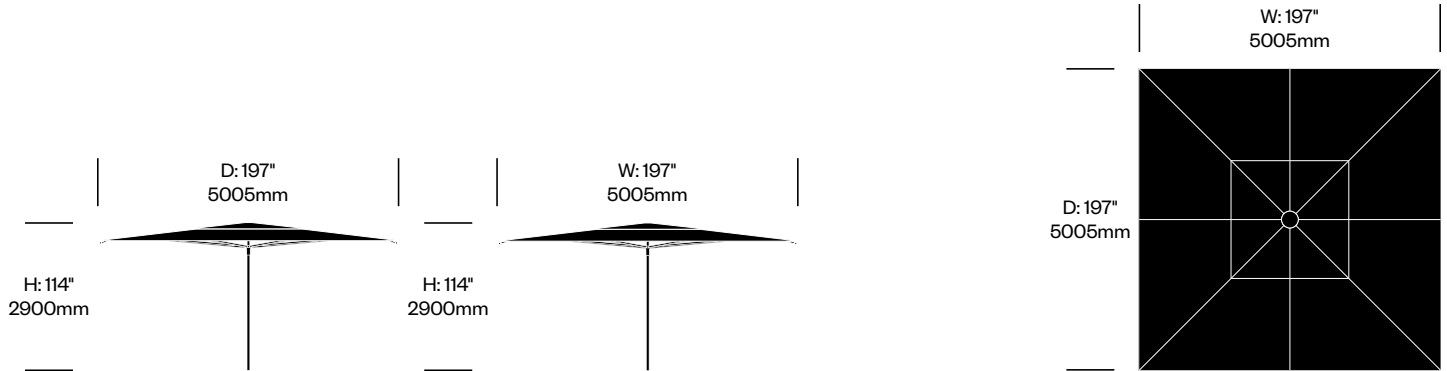

JANUS Titan

JANUS et Cie | Made in China

To order, specify:

1. Product number
2. Canopy fabric and color
3. Frame trim color

Square Telescope Umbrella, 197"	Number	Grade A	Grade B	Grade C	Grade D	Grade E
Square Granite Base, 42"	HCJC-JT-UEQJ7S-GQ42	15,788.00	19,392.00	20,642.00	21,795.00	22,845.00
Stackable Steel Plate Base, 36"	HCJC-JT-UEQJ7S-SS36	21,070.00	24,674.00	25,924.00	27,077.00	28,127.00
In Ground Mount	HCJC-JT-UEQJ7S-IGMK	9,865.00	13,469.00	14,719.00	15,872.00	16,922.00
Concrete Surface Mount	HCJC-JT-UEQJ7S-CSMK	9,708.00	13,312.00	14,562.00	15,715.00	16,765.00