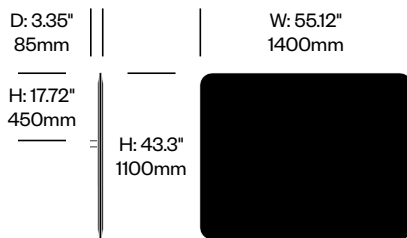

Desk Mounted Screen with Rounded Corners, 55.12" x 43.3"

	Number	1	2	Felt	Grade A	Grade B	Grade C	Grade D	Grade E	Grade F
Felt or Fabric	HCBZ-FDS3-55R	■	■	1,324.00	1,527.00	1,756.00	1,840.00	1,889.00	2,131.00	
Contrasting Felt or Fabric	HCBZ-FDS3-55R	■	■	C	1,603.00	1,806.00	2,035.00	2,119.00	2,168.00	2,410.00