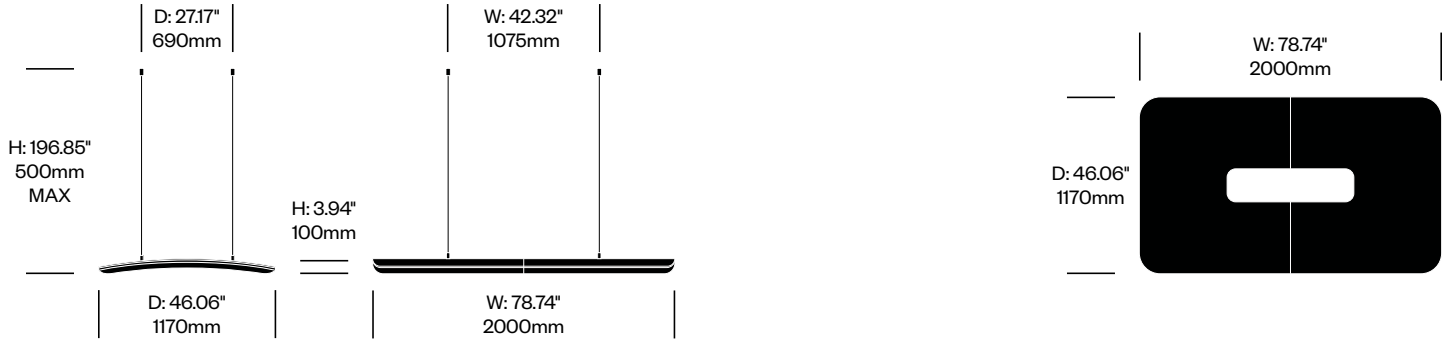

BuzziZepp

BuzziSpace | Alain Gilles and BuzziSpace Studio | 2018 | Imported from the Netherlands

To order, specify:

1. Product number
2. Upholstery and color
3. Cable trim color

Small Suspended Screen	Number	Grade A	Grade B	Grade C	Grade D	Grade E	Grade F
78.74" (2000mm) Cables	HCBZ-ZPSS-11	5,954.00	6,382.00	6,592.00	6,710.00	7,309.00	
196.85" (5000mm) Cables	HCBZ-ZPSS-12	6,428.00	6,856.00	7,066.00	7,184.00	7,783.00