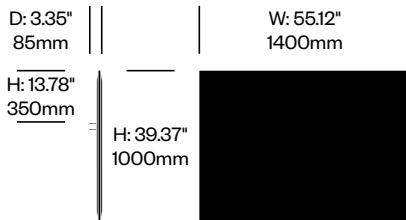

BuzziFrontDesk

BuzziSpace | BuzziSpace Studio | 2013 | Imported from the Netherlands

To order, specify:

1. Product number, including:

1 Bracket type

- 1 BuzziFix L (for worksurfaces with 0.47" to 1.1" thickness)
- 2 BuzziFix L-Plus (for worksurfaces with 1.1 to 1.69" thickness)
- 3 BuzziFix XL (for worksurfaces with 1.1 to 2.28" thickness)

2 Upholstery type

- F Felt
- 2 Fabric

2. Interior upholstery and color

3. Exterior upholstery and color (if contrasting colors specified)

4. Bracket paint color

Desk Mounted Screen with Square Corners, 55.12" x 39.37"

	Number	1 2	Felt	Grade A	Grade B	Grade C	Grade D	Grade E	Grade F
Felt or Fabric	HCBZ-FDS2-55Q	■ ■	1,263.00	1,465.00	1,679.00	1,764.00	1,812.00	2,054.00	
Contrasting Felt or Fabric	HCBZ-FDS2-55Q	■ ■ C	1,542.00	1,744.00	1,958.00	2,043.00	2,091.00	2,333.00