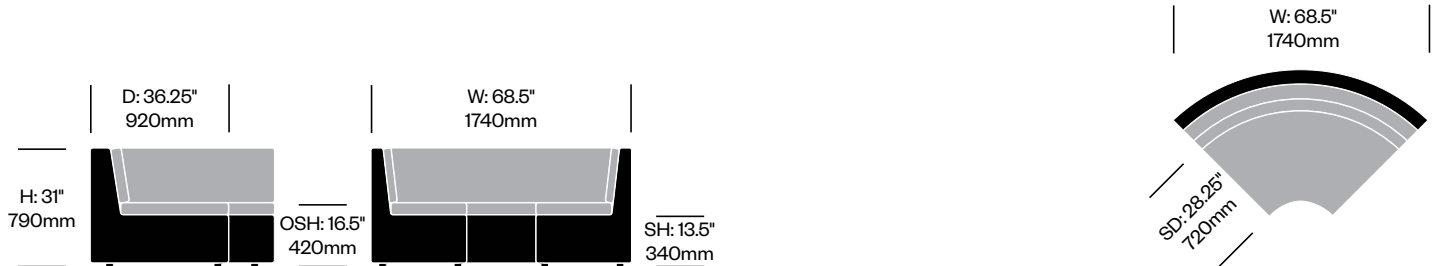

SEE!

JANUS et Cie | Made in Indonesia

To order, specify:

1. Product number (required cushions sold separately)
2. JANUSfiber® color

90 Degree Concave Module, Closed	Number	List Price
	HCJC-SE-MVC9-J	5,800.00