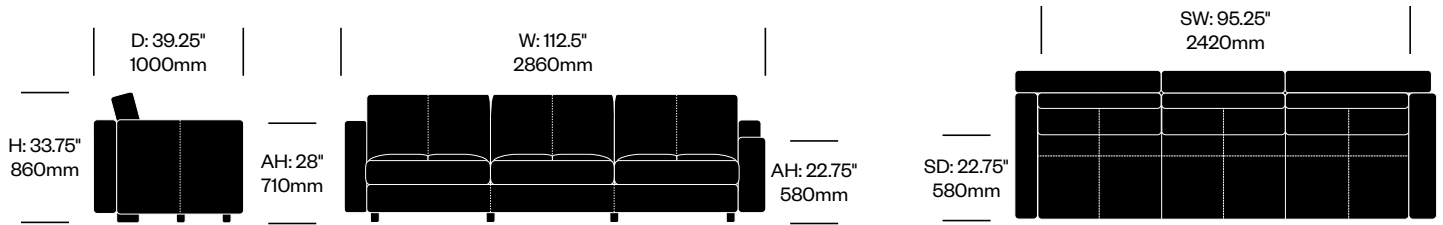

To order, specify:

1. Product number
2. Upholstery and color

Three Seat with Low Arms	Number	List Price
Leather	HCPF-MSS3-LL	11,220.00

Three Seat with High Right Arm, High Left Arm	Number	List Price
Leather	HCPF-MSS3-HL	11,220.00