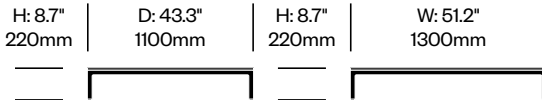

Mex-Hi

Cassina | Piero Lissoni | 2020 | Imported from Italy

To order, specify:

1. Product number
2. Top stone color
3. Base trim color

LARGE OCCASIONAL TABLE WITH STONE TOP

Chrome Base	Number	List Price
Black Marquiña Marble	HCCS-MHTO-2S	6,585.00
Calacatta Marble	HCCS-MHTO-2S	7,690.00
Emperador Marble	HCCS-MHTO-2S	6,800.00
Grey Carnico Marble	HCCS-MHTO-2S	6,800.00
Sahara Noir Marble	HCCS-MHTO-2S	7,690.00
White Carrara Marble	HCCS-MHTO-2S	6,585.00

Matte Anthracite Base	Number	List Price
Black Marquiña Marble	HCCS-MHTO-2S	6,090.00
Calacatta Marble	HCCS-MHTO-2S	7,195.00
Emperador Marble	HCCS-MHTO-2S	6,305.00
Grey Carnico Marble	HCCS-MHTO-2S	6,305.00
Sahara Noir Marble	HCCS-MHTO-2S	7,195.00
White Carrara Marble	HCCS-MHTO-2S	6,090.00