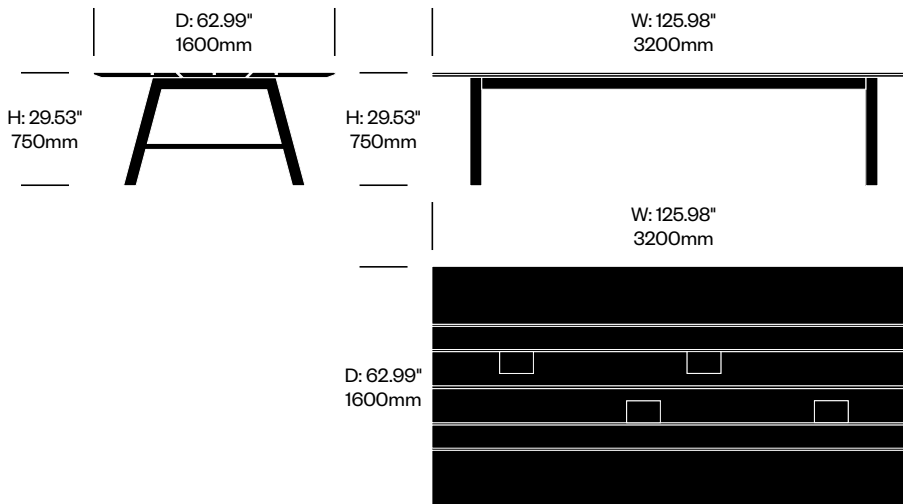

**WorkBench Collaborative Table,
Wood Top**

Number	Grade A	Grade B	Grade C	Grade D	Grade E
HCBZ-PNTW-W	14,952.00	16,146.00	16,640.00	17,358.00	17,942.00