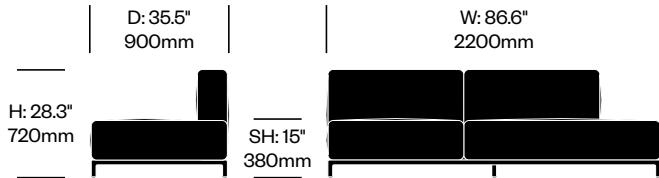

WIDE TWO SEAT SOFA WITHOUT ARMS, PENINSULA ON LEFT

Chrome Base	Number	List Price
Leather	HCCS-MHL2-WPN1	11,795.00
Fabric	HCCS-MHL2-WPN2	10,520.00
Matte Anthracite Base	Number	List Price
Leather	HCCS-MHL2-WPN1	10,850.00
Fabric	HCCS-MHL2-WPN2	9,575.00