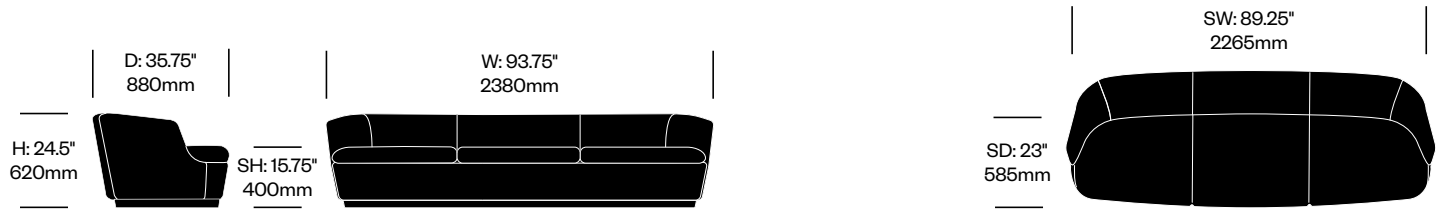

Orla

Cappellini | Jasper Morrison | 2014 | Imported from Italy

To order, specify:

1. Product number
2. Upholstery and color

Two Seat Sofa	Number	COM/COL	List Price
Leather	HCCE-ORL2-1FP	7,435.00	9,340.00
Fabric	HCCE-ORL2-2FP	7,185.00	8,505.00
Faux Leather	HCCE-ORL2-3FP	7,185.00	7,435.00