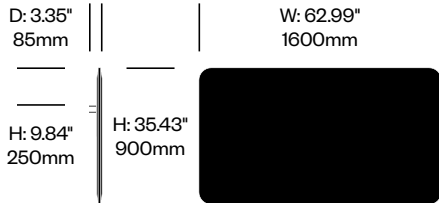

Desk Mounted Screen with Rounded Corners, 62.99" x 35.43"

	Number	1	2	Felt	Grade A	Grade B	Grade C	Grade D	Grade E	Grade F
Felt or Fabric	HCBZ-FDS1-62R	■	■	1,283.00	1,486.00	1,665.00	1,737.00	1,777.00	1,979.00	
Contrasting Felt or Fabric	HCBZ-FDS1-62R	■	■	C	1,562.00	1,765.00	1,944.00	2,016.00	2,056.00	2,258.00