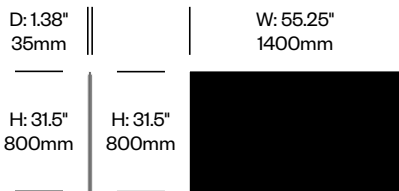

BuzziDesk

BuzziSpace | Sas Adriaenssens | 2010 | Imported from the Netherlands

To order, specify:

1. Product number, including:

1 Upholstery type

☐ Felt

☒ Fabric

2. Upholstery and color

3. Contrasting upholstery and color (if applicable)

High Screen with

Square Corners, 55.25"

	Number	1	Felt	Grade A	Grade B	Grade C	Grade D	Grade E	Grade F
Felt or Fabric	HCBZ-DKS3-55Q		807.00	1,086.00	1,353.00	1,460.00	1,519.00	1,822.00	
Contrasting Felt or Fabric	HCBZ-DKS3-55Q	C	1,086.00	1,365.00	1,632.00	1,739.00	1,798.00	2,101.00