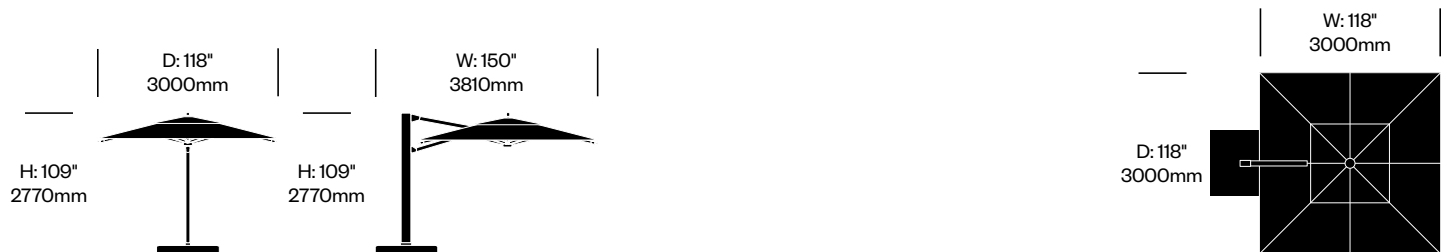

Square Tilt Umbrella, 118"	Number	Grade A	Grade B	Grade C	Grade D	Grade E
Square Granite Base, 42"	HCJC-JT-UTQB8S-GQ42	12,675.00	14,217.00	14,756.00	15,248.00	15,698.00
Stackable Steel Plate Base, 36"	HCJC-JT-UTQB8S-SS36	15,020.00	16,562.00	17,101.00	17,593.00	18,043.00
In Ground Mount	HCJC-JT-UTQB8S-IGMK	6,752.00	8,294.00	8,833.00	9,325.00	9,775.00
Concrete Surface Mount	HCJC-JT-UTQB8S-CSMK	6,595.00	8,137.00	8,676.00	9,168.00	9,618.00