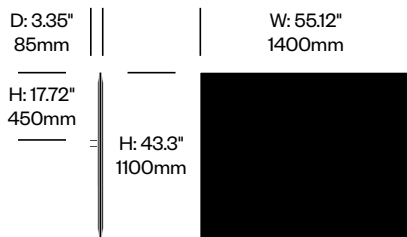

BuzziFrontDesk

BuzziSpace | BuzziSpace Studio | 2013 | Imported from the Netherlands

To order, specify:

1. Product number, including:

1 Bracket type

- 1 BuzziFix L (for worksurfaces with 0.47" to 1.1" thickness)
- 2 BuzziFix L-Plus (for worksurfaces with 1.1 to 1.69" thickness)
- 3 BuzziFix XL (for worksurfaces with 1.1 to 2.28" thickness)

2 Upholstery type

- F Felt
- 2 Fabric

2. Interior upholstery and color

3. Exterior upholstery and color (if contrasting colors specified)

4. Bracket paint color

Desk Mounted Screen with Square Corners, 55.12" x 43.3"

	Number	1	2	Felt	Grade A	Grade B	Grade C	Grade D	Grade E	Grade F
Felt or Fabric	HCBZ-FDS3-55Q	■	■	1,324.00	1,527.00	1,756.00	1,840.00	1,889.00	2,131.00	
Contrasting Felt or Fabric	HCBZ-FDS3-55Q	■	■	C	1,603.00	1,806.00	2,035.00	2,119.00	2,168.00	2,410.00