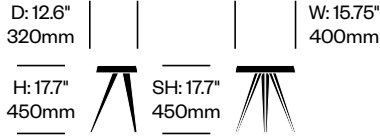

Mexique

Cassina | Charlotte Perriand | 1952 | Imported from Italy

To order, specify:

1. Product number
2. Seat wood color
3. Leg trim color

LOW STOOL

Matte Black Legs	Number	List Price
American Walnut	HCCS-MXS1	1,590.00
Black Stained Oak	HCCS-MXS1	1,445.00
Natural Oak	HCCS-MXS1	1,445.00

Gunmetal Grey Legs	Number	List Price
American Walnut	HCCS-MXS1	2,310.00
Black Stained Oak	HCCS-MXS1	2,175.00
Natural Oak	HCCS-MXS1	2,175.00