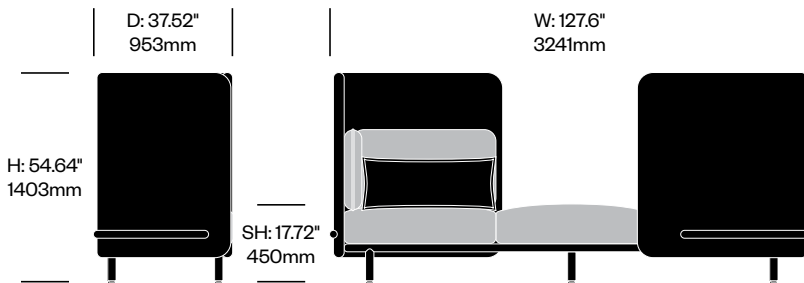

Three Seat Sofa with Medium Back, Open Left

	Number	Grade A	Grade B	Grade C	Grade D	Grade E
	HCBZ-SKL3-LMM2	18,435.00	20,141.00	20,835.00	21,279.00	
with Arm Cushions	HCBZ-SKL3-LMMA2	18,886.00	20,665.00	21,399.00	21,863.00	
with Anti-Theft Arm Cushions	HCBZ-SKL3-LMMAT2	19,145.00	20,924.00	21,658.00	22,122.00	