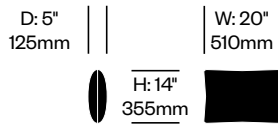

Rectangle Pillow, 20"x14"	Number	Grade A	Grade B	Grade C	Grade D	Grade E	Grade F	Grade G
Polyester Fill	HCJC-JP-P2014-SNN	165.00	253.00	284.00	311.00	338.00	379.00	418.00
Polyester Fill with Water Resistant Muslin Wrap	HCJC-JP-P2014-SNM	220.00	309.00	340.00	367.00	394.00	436.00	475.00