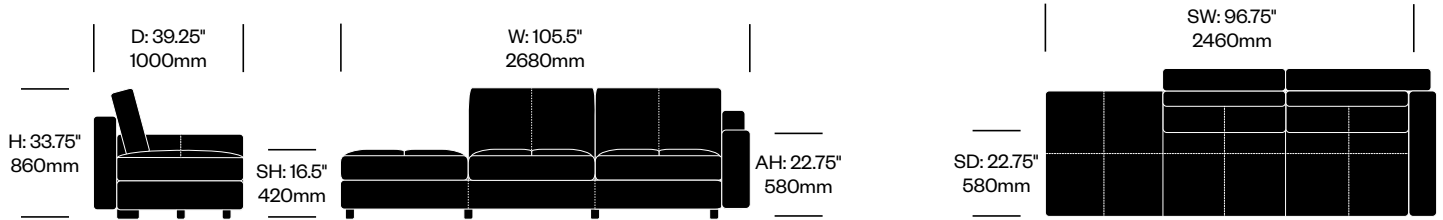

Two Seat with

Low Left Arm, Bench on Right

Number

List Price

Leather	HCPF-MSSN-LO	10,720.00