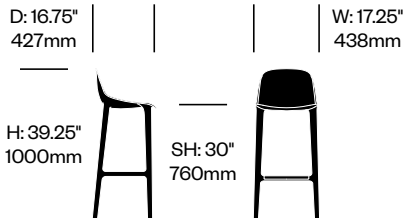

High Stool	Number	List Price
Recycled Wood Polypropylene	HCEM-BRS2	475.00

BuzziBalance

BuzziSpace | 13&9 Design | 2016 | Imported from the Netherlands

Features and Specifications

Poufs

Available in three sizes, BuzziBalance seating is comprised of a plywood, MDF, and pinewood core, filled with acoustic foam, and upholstered in fabric. The bottom is curved in solid Natural Ash (BAS-NAT).