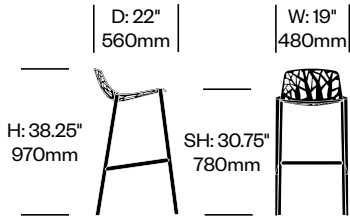

Bar Stool with Low Back	Number	List Price
	HCJC-FO-S3L	1,775.00

Bar Stool with High Back	Number	List Price
	HCJC-FO-S3H	2,051.00

Lounge Chair	Number	List Price
	HCJC-FRL1	2,473.00

Gigi II

JANUS et Cie | Made in Indonesia