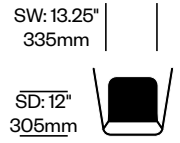

Alodia

Cappellini | Todd Bracher | 2010 | Imported from Italy

To order, specify:

1. Product number
2. Paint color

Low Stool	Number	List Price
Painted	HCCE-AL1	695.00