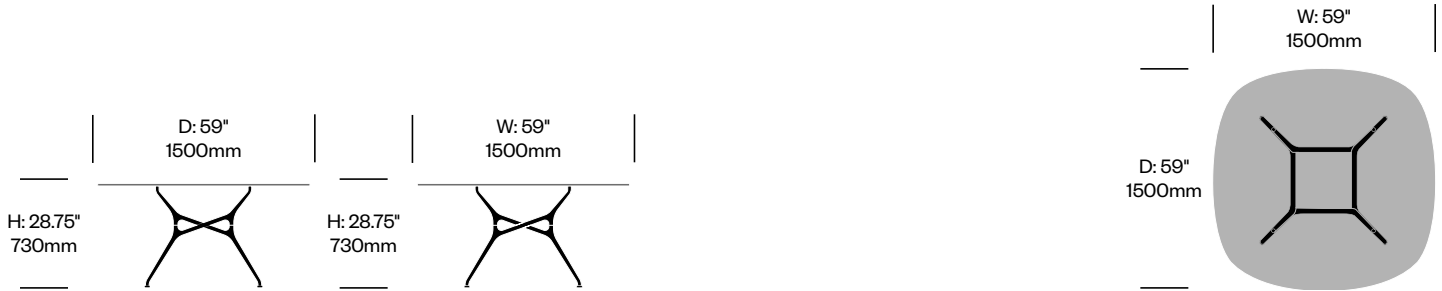

Branch

Cappellini | Jakob Wagner | 2012 | Imported from Italy

To order, specify:

1. Product number
2. Top surface and color
3. Base trim color

**Square Collaborative Table,
Painted Base**

	Number	List Price
Glass Top	HCCE-BRQG-P	7,885.00
Painted Top	HCCE-BRQP-P	8,320.00
Wood Top	HCCE-BRQW-P	7,340.00

**Square Collaborative Table,
Polished Chrome Aluminum Base**

	Number	List Price
Glass Top	HCCE-BRQG-C	9,275.00
Painted Top	HCCE-BRQP-C	8,715.00
Wood Top	HCCE-BRQW-C	7,745.00