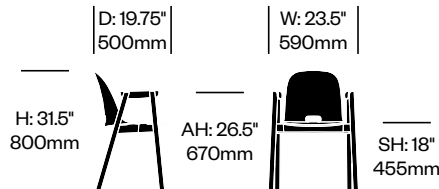

Side Chair with High Back and Arms	Number	List Price
Ash	HCEM-ALS4-HA	735.00
Dark Stained Ash	HCEM-ALS4-HA	755.00