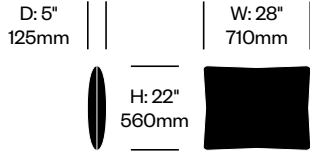

JANUS Pillows

JANUS et Cie | Made in the United States

To order, specify:

1. Product number
2. Fabric and color

Rectangle Pillow, 28"x22"	Number	Grade A	Grade B	Grade C	Grade D	Grade E	Grade F	Grade G
Polyester Fill	HCJC-JP-P2822-SNN	295.00	429.00	474.00	516.00	555.00	618.00	677.00
Polyester Fill with Water Resistant Muslin Wrap	HCJC-JP-P2822-SNM	398.00	530.00	577.00	618.00	659.00	721.00	780.00