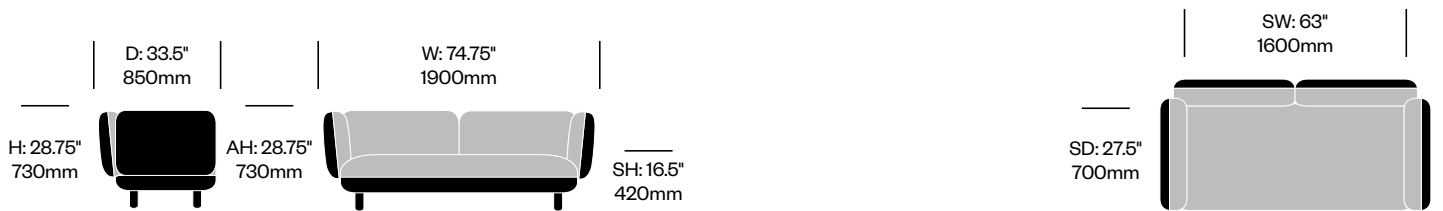

Two Seat Sofa	Number	COM/COL	List Price
Leather	HCCE-HBL2-A1W	10,340.00	13,750.00
Fabric	HCCE-HBL2-A2W	10,190.00	11,265.00
Faux Leather	HCCE-HBL2-A3W	10,190.00	10,340.00