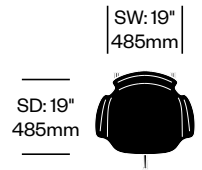

Side Chair with Four Wood Legs

Number

List Price

HCCE-JPS4-W

1,035.00

Conference Chair

Number

List Price

HCCE-JPC5-A

1,170.00