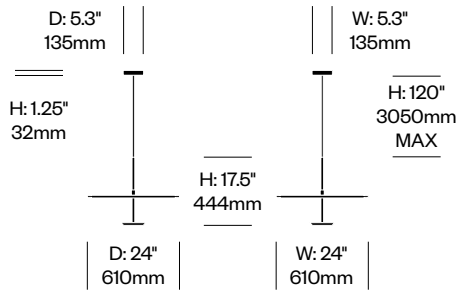

Pendant Light, 24"	Number	List Price
	HCPL-SNP2-24	750.00