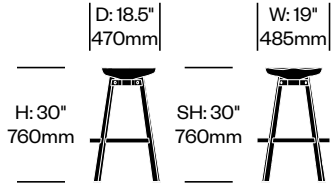

Su

Emeco | Nendo | 2014 | Made in the United States

To order, specify:

1. Product number
2. Seat material and color
3. Base wood or trim color

HIGH STOOL

Black Anodized Aluminum Base	Number	List Price
Recycled Polyethylene (PET)	HCEM-SUS3-PA	880.00
Wood	HCEM-SUS3-WA	1,525.00
Cork	HCEM-SUS3-KA	1,035.00
Eco-Concrete	HCEM-SUS3-CA	1,110.00

Clear Anodized Aluminum Base	Number	List Price
Recycled Polyethylene (PET)	HCEM-SUS3-PA	845.00
Wood	HCEM-SUS3-WA	1,490.00
Cork	HCEM-SUS3-KA	995.00
Eco-Concrete	HCEM-SUS3-CA	1,070.00

Reclaimed Oak Base	Number	List Price
Recycled Polyethylene (PET)	HCEM-SUS3-PW	930.00
Wood	HCEM-SUS3-WW	1,575.00
Cork	HCEM-SUS3-KW	1,070.00
Eco-Concrete	HCEM-SUS3-CW	1,160.00

To order, specify:

1. Product number
2. Felt color

Seat Pad	Number	List Price
Felt	HCEM-SUSP	120.00