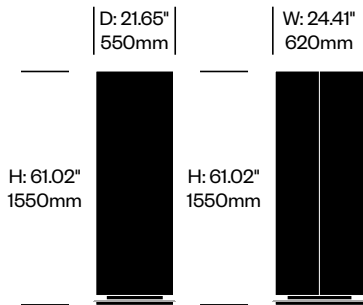

BuzziTotem

BuzziSpace | BuzziSpace Studio | 2016 | Imported from the Netherlands

To order, specify:

1. Product number
2. Upholstery and color
3. Base paint color

Small Wedge Totem	Number	Grade A	Grade B	Grade C	Grade D	Grade E	Grade F
Flat Base	HCBZ-TTS3-12	2,404.00	2,677.00	2,785.00	2,848.00	3,158.00	
Base on Casters	HCBZ-TTS3-1C2	2,690.00	2,963.00	3,071.00	3,134.00	3,444.00	