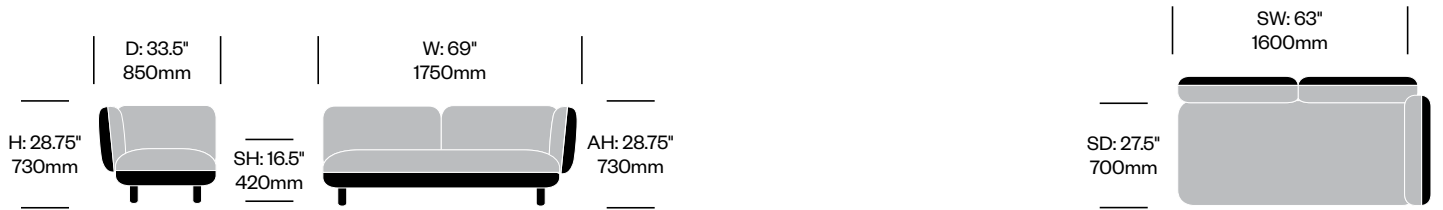

Two Seat Sofa with Left Arm	Number	COM/COL	List Price
Leather	HCCE-HBL2-L1W	9,090.00	12,145.00
Fabric	HCCE-HBL2-L2W	8,910.00	9,900.00
Faux Leather	HCCE-HBL2-L3W	8,910.00	9,090.00