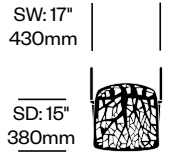

Forest

JANUS et Cie | Made in Italy

To order, specify:

1. Product number
2. Paint color

Bar Stool with Low Back	Number	List Price
	HCJC-FO-S3L	1,775.00