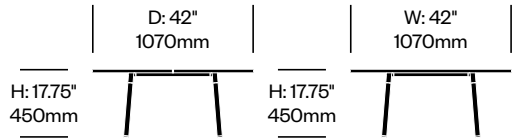

Run

Emeco | Sam Hecht and Kim Colin | 2016 | Made in the United States

To order, specify:

1. Product number
2. Top wood color
3. Base trim color

ROUND OCCASIONAL TABLE, 42" Ø, WOOD TOP

Black Base	Number	List Price
Accoya	HCEM-RNTO-R42-W	3,610.00
Ash	HCEM-RNTO-R42-W	1,950.00
Walnut	HCEM-RNTO-R42-W	3,170.00

Clear Anodized Aluminum Base	Number	List Price
Accoya	HCEM-RNTO-R42-W	3,555.00
Ash	HCEM-RNTO-R42-W	1,905.00
Walnut	HCEM-RNTO-R42-W	3,115.00