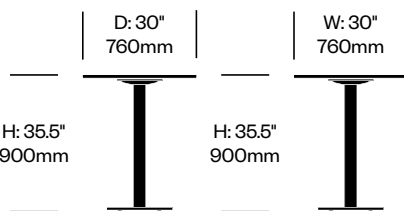

COUNTER HEIGHT TABLES

Round Table, 30"	Number	List Price
Aluminum Top, Stainless Steel Base	HCJC-JC-DGS2-N3030NA	1,807.00
Wood Top, Stainless Steel Base	HCJC-JC-DGS2-N3030NW	1,792.00
CHPL Top, Stainless Steel Base	HCJC-JC-DGS2-N3030NC	2,216.00

Round Table, 36"	Number	List Price
Aluminum Top, Stainless Steel Base	HCJC-JC-DGS2-N3636NA	1,935.00
Wood Top, Stainless Steel Base	HCJC-JC-DGS2-N3636NW	2,020.00
CHPL Top, Stainless Steel Base	HCJC-JC-DGS2-N3636NC	2,245.00

Round Table, 42"	Number	List Price
Wood Top, Stainless Steel Base	HCJC-JC-DGS2-N4242NW	2,380.00
CHPL Top, Stainless Steel Base	HCJC-JC-DGS2-N4242NC	2,708.00