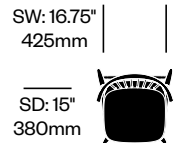

Low Stool

Number

List Price

Leather	HCCE-NWS1-1	1,985.00
Fabric	HCCE-NWS1-2	1,630.00
Faux Leather	HCCE-NWS1-3	1,525.00
Wood	HCCE-NWS1-W	1,275.00

High Stool

Number

List Price

Leather	HCCE-NWS2-1	2,020.00
Fabric	HCCE-NWS2-2	1,665.00
Faux Leather	HCCE-NWS2-3	1,550.00
Wood	HCCE-NWS2-W	1,460.00