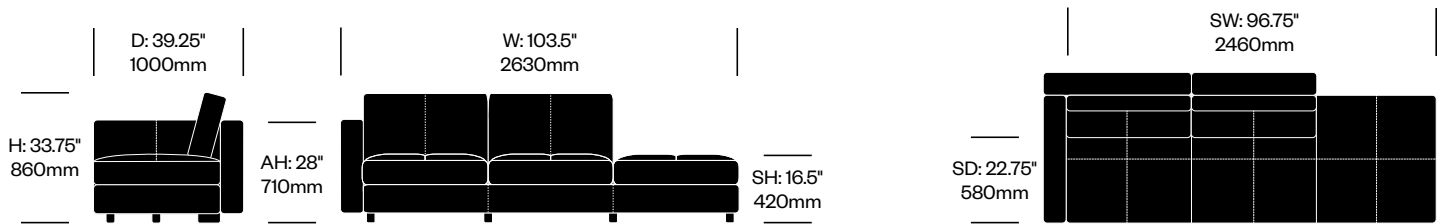

Two Seat with

High Right Arm, Bench on Left

Number

List Price

Leather	HCPF-MSSN-OH	10,720.00