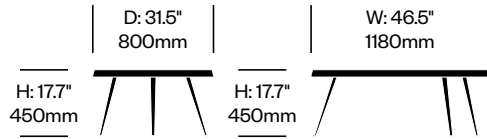

Mexique

Cassina | Charlotte Perriand | 1952 | Imported from Italy

To order, specify:

1. Product number
2. Top paint or wood color
3. Leg trim color

HIGH OCCASIONAL TABLE

Matte Black Legs	Number	List Price
Gloss Painted Top	HCCS-MXTO-3P	3,845.00
Matte Painted Top	HCCS-MXTO-3P	2,800.00
American Walnut Top	HCCS-MXTO-3W	4,500.00
Black Stained Oak Top	HCCS-MXTO-3W	2,995.00
Natural Oak Top	HCCS-MXTO-3W	2,995.00

Gunmetal Grey Legs	Number	List Price
Gloss Painted Top	HCCS-MXTO-3P	4,040.00
Matte Painted Top	HCCS-MXTO-3P	2,985.00
American Walnut Top	HCCS-MXTO-3W	4,705.00
Black Stained Oak Top	HCCS-MXTO-3W	3,195.00
Natural Oak Top	HCCS-MXTO-3W	3,195.00