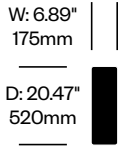

BuzziHub

BuzziSpace | Alain Gilles | 2011 | Imported from the Netherlands

To order, specify:

1. Product number
2. Upholstery and color

Armrest	Number	Grade A	Grade B	Grade C	Grade D
Fabric	HCBZ-HBA-2	587.00	650.00	677.00	691.00