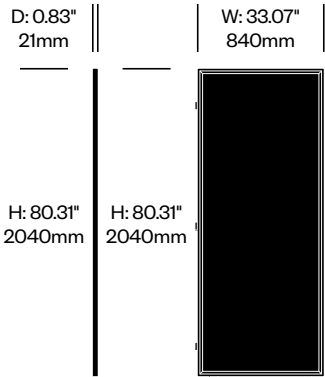

Add On Screen, Plain	Number	List Price
Felt	HCBZ-FSSA-PNF	1,309.00
Contrasting Felt	HCBZ-FSSA-PNFC	1,655.00