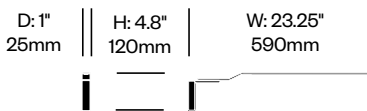

Panel Mounted Light for PREMISE	Number	List Price
Painted	LLM2-0023-19MLCN	315.00

Panel Mounted Light for Compose	Number	List Price
Painted	LLM2-0023-19MLCZ	315.00

Panel Mounted Light for UniGroup Too	Number	List Price
Painted	LLM2-0023-19MLCE	315.00