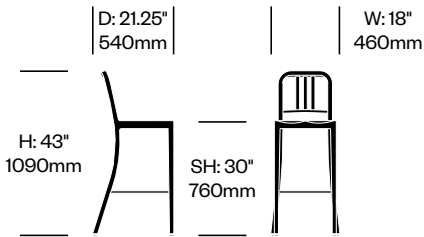

1006 Navy®

Emeco | 1944 | Made in the United States

To order, specify:

1. Product number, including:

1 Glide type

- Felt (add \$20.00 to list price)
- Plastic

2. Frame trim color

Low Stool with Arms	Number	1	List Price
Hand-Brushed, Clear Anodized Aluminum	HCEM-N6S1-	A	1,315.00
Hand-Polished Aluminum	HCEM-N6S1-	A	2,770.00