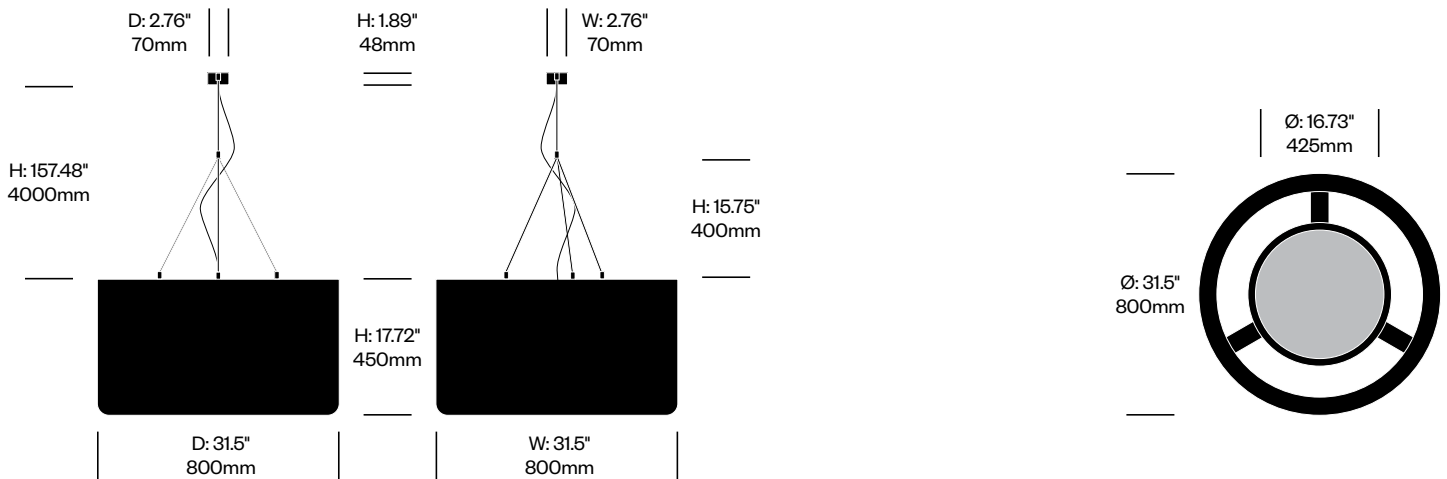

BuzziJet

BuzziSpace | BuzziSpace Studio | 2018 | Imported from the Netherlands

To order, specify:

1. Product number
2. Upholstery and color
3. Cable trim color

Medium Pendant Light with Straight Cables

	Number	Grade A	Grade B	Grade C	Grade D	Grade E
78.74" (2000mm) Cables	HCBZ-JTP2-1S	5,002.00	5,227.00	5,340.00	5,404.00	5,722.00
196.85" (5000mm) Cables	HCBZ-JTP2-2S	5,429.00	5,654.00	5,767.00	5,831.00	6,149.00