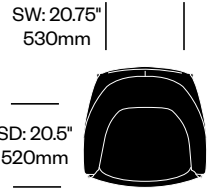

Archibald

Poltrona Frau | Jean-Marie Massaud | 2009 | Imported from Italy

To order, specify:

1. Product number
2. Upholstery and color

Lounge Chair	Number	List Price
Leather	HCPF-ARL1-S	6,240.00