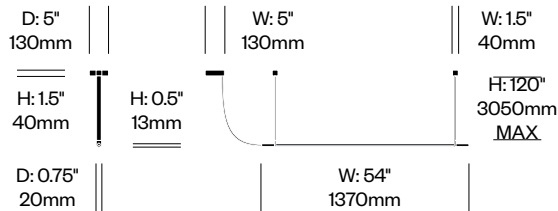

To order, specify:

1. Product number
2. Trim color
3. Suspension belt color

Pendant Light	Number	List Price
	HCPL-TOPI	950.00