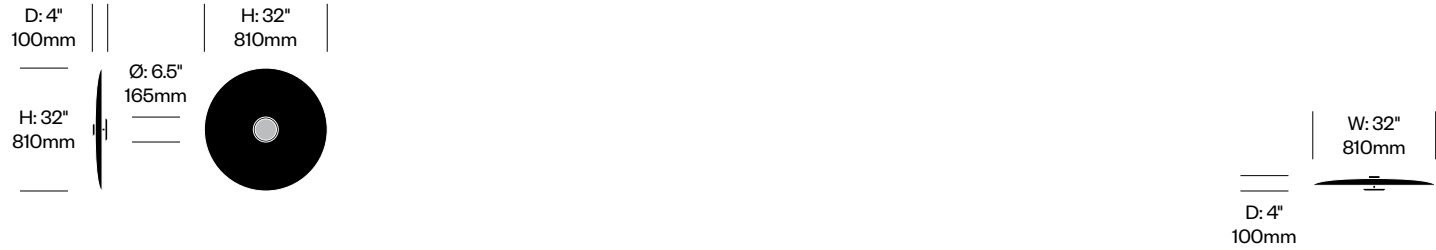

Sky Dome

Pablo Designs | Pablo Pardo and Pablo Studio | 2020 | Imported from China

To order, specify:

1. Product number
2. Shade paint or wood color
3. Trim color

Flush Mounted Light, 32"	Number	List Price
Black Dome	HCPL-SDM3-32	650.00
Satin Brass Dome	HCPL-SDM3-32	750.00
White Dome	HCPL-SDM3-32	650.00