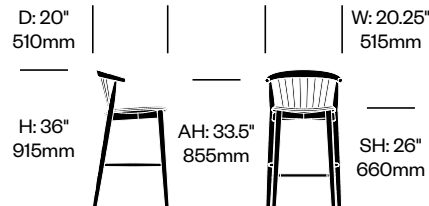

Low Stool

Number

List Price

Leather	HCCE-NWS1-1	1,985.00
Fabric	HCCE-NWS1-2	1,630.00
Faux Leather	HCCE-NWS1-3	1,525.00
Wood	HCCE-NWS1-W	1,275.00

High Stool

Number

List Price

Leather	HCCE-NWS2-1	2,020.00
Fabric	HCCE-NWS2-2	1,665.00
Faux Leather	HCCE-NWS2-3	1,550.00
Wood	HCCE-NWS2-W	1,460.00