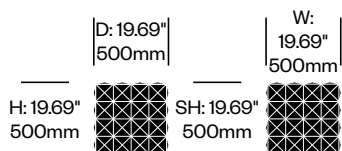

Solo Pouf, 3D Pattern with Sixteen Squares	Number	Grade A
Fabric with Antiskid Bottom	HCBZ-CBP3-1162A	868.00
Fabric with Wood Bottom	HCBZ-CBP3-1162W	1,008.00
Fabric with Casters	HCBZ-CBP3-1162C	1,391.00