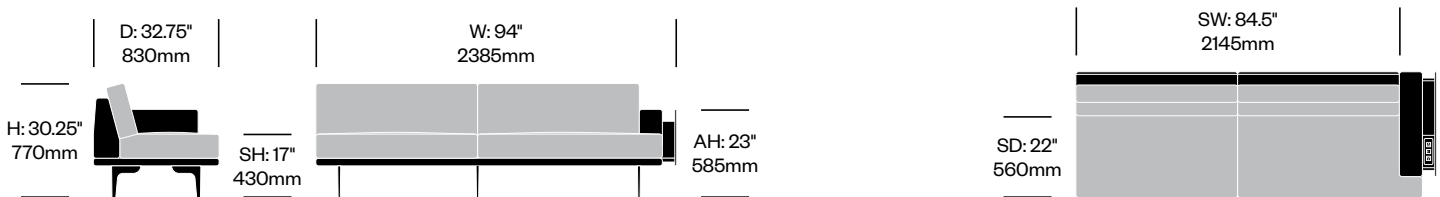

Stain repellent option:

- 1. For three seat sofa with arm and drawer on left, add \$127.69 to list price
- 2. For three seat sofa, add \$132.75 to list price
- 3. Add **P** to product number
Example: HCCL-LYL3-LL22**P**