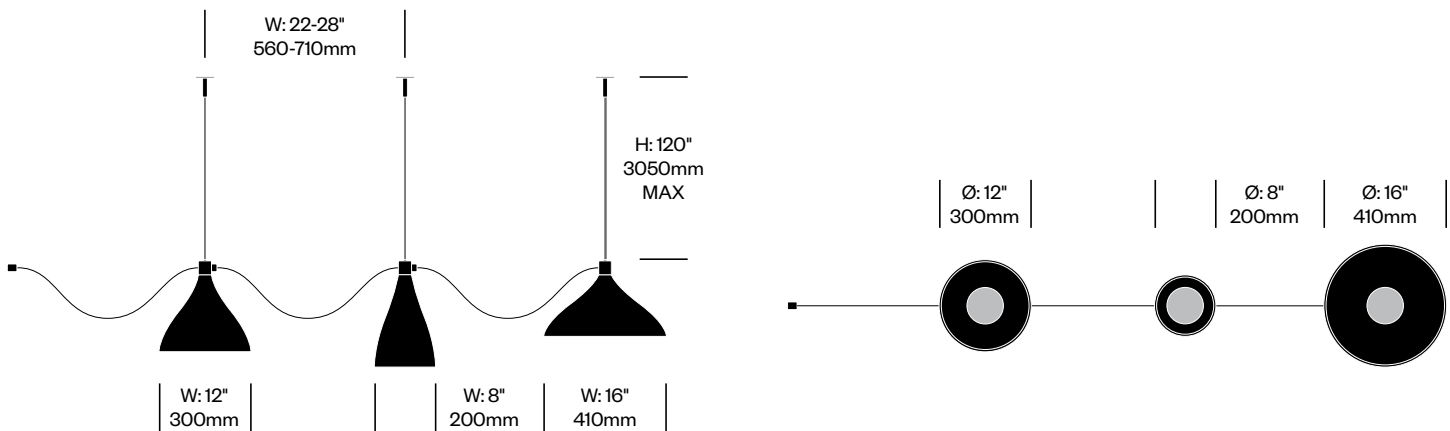

String with Three Lights, Mixed	Number	List Price
Standard Trim	LSP4-3610	1,155.00
Premium Trim	LSP4-3610	1,185.00