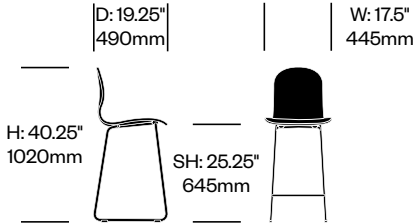

Tate Soft

Cappellini | Jasper Morrison | 2000 | Imported from Italy

To order, specify:

1. Product number
2. Upholstery and color
3. Base trim color

LOW STOOL WITH HIGH BACK

Painted Base	Number	COM/COL	List Price
Leather	HCCE-TSS2-HS1	1,565.00	1,865.00
Fabric	HCCE-TSS2-HS2	1,545.00	1,715.00
Faux Leather	HCCE-TSS2-HS3	1,545.00	1,565.00

Satin Stainless Steel Base	Number	COM/COL	List Price
Leather	HCCE-TSS2-HS1	1,695.00	1,980.00
Fabric	HCCE-TSS2-HS2	1,650.00	1,830.00
Faux Leather	HCCE-TSS2-HS3	1,650.00	1,695.00