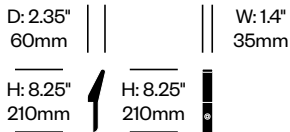

To order, specify:

1. Product number

Hook	Number	List Price
Wood	HCBZ-BRAH	210.00