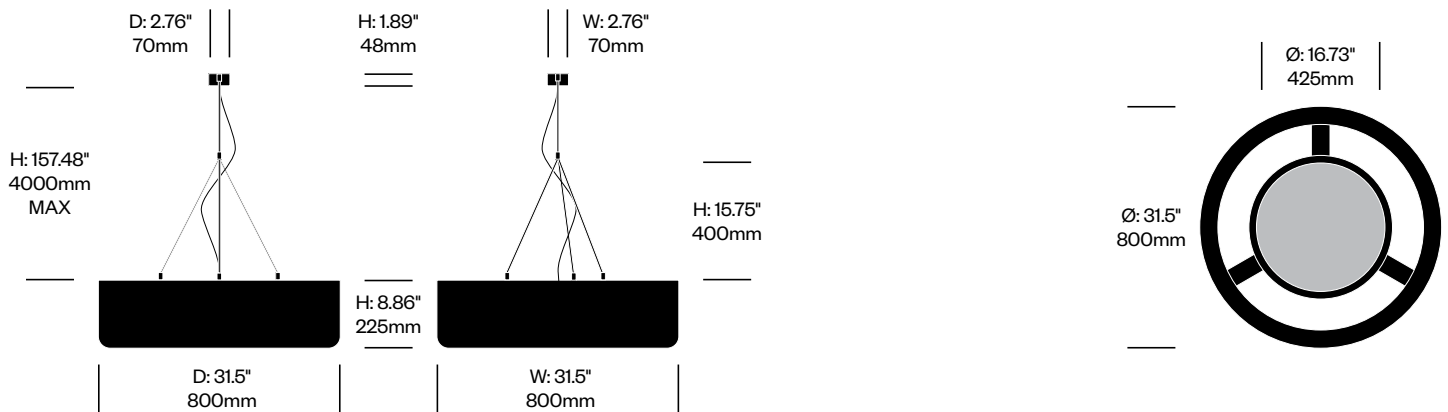

Small Pendant Light with Split Cables

	Number	Grade A	Grade B	Grade C	Grade D	Grade E
78.74" (2000mm) Cables	HCBZ-JTP1-1T	4,524.00	4,654.00	4,717.00	4,752.00	4,934.00
196.85" (5000mm) Cables	HCBZ-JTP1-2T	4,951.00	5,081.00	5,144.00	5,179.00	5,361.00