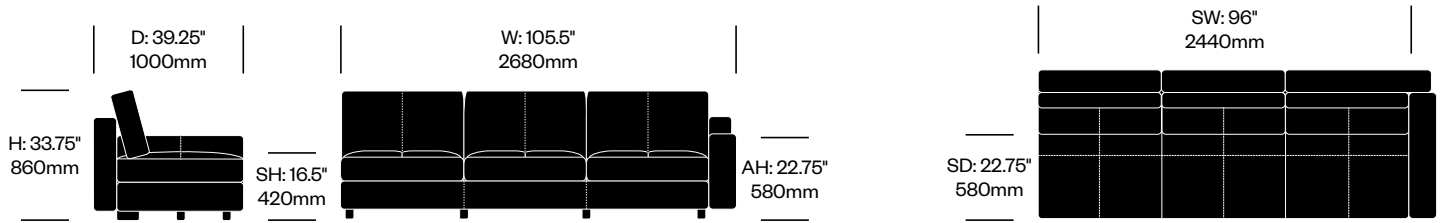

Three Seat with Low Left Arm	Number	List Price
Leather	HCPF-MSS3-L0	12,150.00