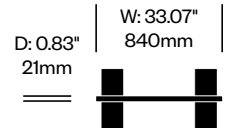

BuzziFalls Standing

BuzziSpace | Sas Adriaenssens | 2016 | Imported from the Netherlands

To order, specify:

1. Product number
2. Felt color
3. Contrasting felt color (if applicable)
4. Trim paint color

Single Screen, Rain Pattern	Number	List Price
Felt	HCBZ-FSSI-RNF	2,026.00
Contrasting Felt	HCBZ-FSSI-RNFC	2,372.00