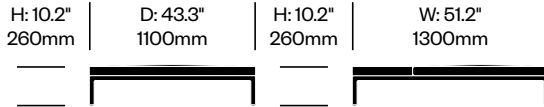

Mex-Hi

Cassina | Piero Lissoni | 2020 | Imported from Italy

To order, specify:

1. Product number
2. Upholstery and color
3. Tray wood color
4. Base trim color

OTTOMAN WITH INTEGRATED WOOD TRAY

Chrome Base	Number	List Price
Leather with American Walnut	HCCS-MHTO-21W	5,475.00
Leather with Black Stained Oak	HCCS-MHTO-21W	5,145.00
Leather with Natural Oak	HCCS-MHTO-21W	5,145.00
Fabric with American Walnut	HCCS-MHTO-22W	5,290.00
Fabric with Black Stained Oak	HCCS-MHTO-22W	4,960.00
Fabric with Natural Oak	HCCS-MHTO-22W	4,960.00

Matte Anthracite Base	Number	List Price
Leather with American Walnut	HCCS-MHTO-21W	4,980.00
Leather with Black Stained Oak	HCCS-MHTO-21W	4,650.00
Leather with Natural Oak	HCCS-MHTO-21W	4,650.00
Fabric with American Walnut	HCCS-MHTO-22W	4,795.00
Fabric with Black Stained Oak	HCCS-MHTO-22W	4,465.00
Fabric with Natural Oak	HCCS-MHTO-22W	4,465.00