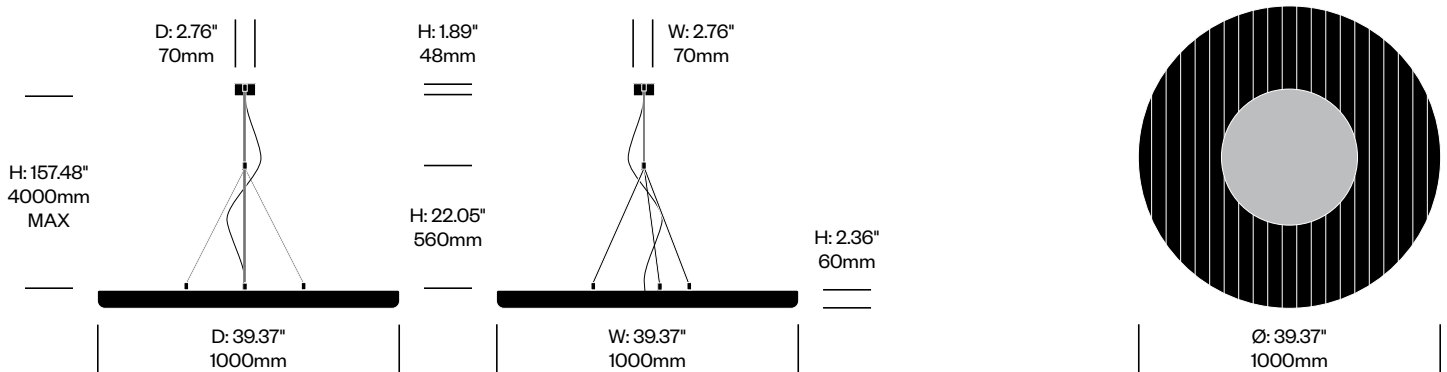

Medium Pendant Light, 3D Rib	Number	Grade A	Grade B	Grade C	Grade D	Grade E	Grade F
Fabric	HCBZ-MNP2-R	4,555.00	5,380.00	5,456.00	5,497.00	5,710.00