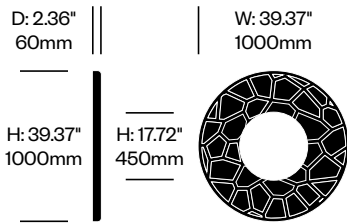

Medium Screen, 3D Leaf	Number	Grade A	Grade B	Grade C	Grade D	Grade E	Grade F
Fabric with Antiskid Back	HCBZ-DNS2-LA	2,123.00	2,442.00	2,569.00	2,638.00	2,999.00	
Fabric with Fabric Back	HCBZ-DNS2-L2	2,632.00	3,028.00	3,185.00	3,274.00	3,726.00