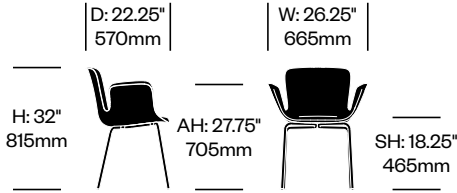

Juli Soft

Cappellini | Werner Aisslinger | 2020 | Made in the United States

To order, specify:

1. Product number
2. Upholstery and color
3. Base trim or wood color

Side Chair with Four Metal Legs

Number

List Price

Fabric Grade B	HCCE-JSS4-M2	Currently Unavailable
Fabric Grade C	HCCE-JSS4-M2	1,465.00
Fabric Grade D	HCCE-JSS4-M2	Currently Unavailable
Fabric Grade E	HCCE-JSS4-M2	1,520.00
Fabric Grade F	HCCE-JSS4-M2	1,520.00