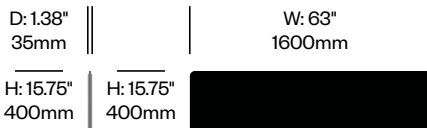

Low Screen with Rounded Corners, 63"

	Number	1	Felt	Grade A	Grade B	Grade C	Grade D	Grade E	Grade F
Felt or Fabric	HCBZ-DKS1-63R		716.00	875.00	1,026.00	1,086.00	1,121.00	1,186.00	
Contrasting Felt or Fabric	HCBZ-DKS1-63R	C	995.00	1,154.00	1,305.00	1,365.00	1,400.00	1,465.00