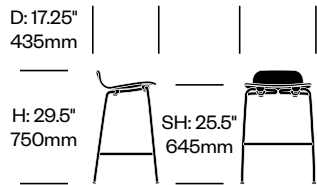

Tate Color

Cappellini | Jasper Morrison | 2012 | Imported from Italy

To order, specify:

1. Product number
2. Seat aniline dyed wood color
3. Base trim color

Stacking Side Chair

Number

List Price

Painted Base	HCCE-TCS4-4	880.00
Satin Stainless Steel Base	HCCE-TCS4-4	935.00