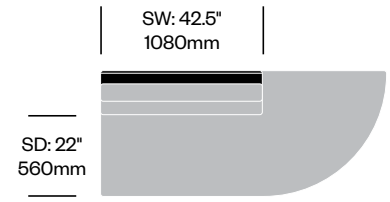

Stain repellent option:

- 1. Add \$98.86 to list price
 - 2. Add **P** to product number
- Example: HCCL-LYLC-R22**P**

Curved Lounge with

Curve on Right	Number	1 2	Grade A	Grade B	Grade C	Grade D	Grade E	Grade F	Grade G	Grade H	Leather A	Leather B
Polished Aluminum Legs	HCCL-LYLC-R	■ ■	5,269.25	5,516.01	5,816.46	6,077.49	6,721.56	6,994.13	8,005.41	8,552.65	8,596.85	10,070.38
Painted Legs Grade A	HCCL-LYLC-R	■ ■	5,379.41	5,626.17	5,926.62	6,187.65	6,831.72	7,104.29	8,115.57	8,662.81	8,707.01	10,180.54
Painted Legs Grade B	HCCL-LYLC-R	■ ■	5,397.39	5,644.15	5,944.60	6,205.63	6,849.70	7,122.27	8,133.55	8,680.79	8,724.99	10,198.52