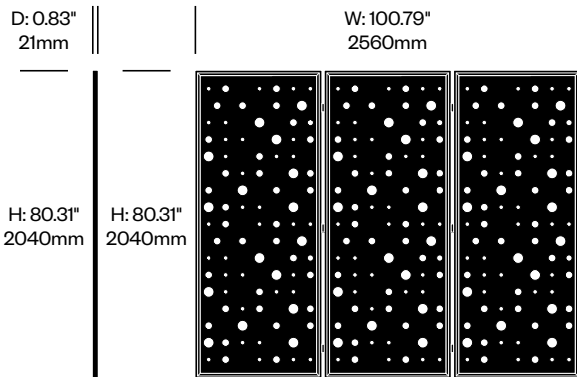

Trio Screen, Dots Pattern	Number	List Price
Felt	HCBZ-FSS3-DTF	4,864.00
Contrasting Felt	HCBZ-FSS3-DTFC	5,210.00