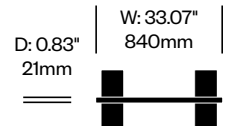

1. Product number
2. Felt color
3. Contrasting felt color (if applicable)
4. Trim paint color

Trio Screen, Plain

Number

List Price

Felt	HCBZ-FSS3-PNF	4,048.00
Contrasting Felt	HCBZ-FSS3-PNFC	4,394.00

Single Screen, Alhambra Pattern