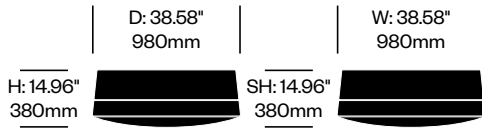

Large Pouf	Number	Grade A	Grade B	Grade C	Grade D
Fabric	HCBZ-BAP3-2	5,621.00	5,844.00	5,935.00	5,984.00