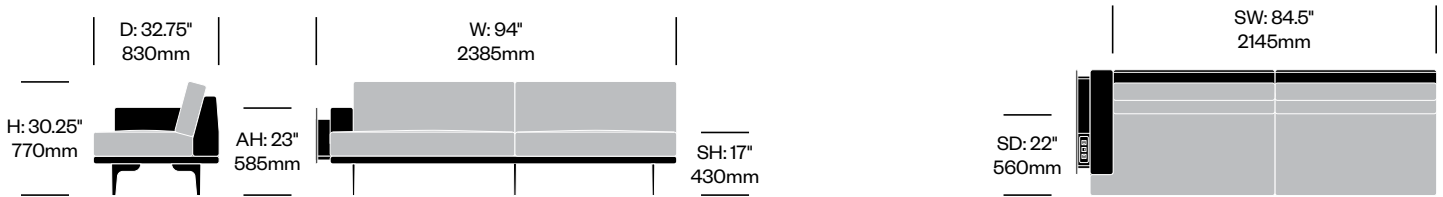

Stain repellent option:

- 1. Add \$127.69 to list price
 - 2. Add **P** to product number
- Example: HCCL-LYL3-RR22**P**

Three Seat Sofa with Arm and Drawer on Right

	Number	1 2	Grade A	Grade B	Grade C	Grade D	Grade E	Grade F	Grade G	Grade H	Leather A	Leather B
Polished Aluminum Legs	HCCL-LYL3-RR	■ ■	10,361.93	10,697.31	11,105.59	11,460.39	12,335.73	12,706.09	14,080.55	14,824.23	14,897.67	16,905.35
Painted Legs Grade A	HCCL-LYL3-RR	■ ■	10,472.09	10,807.47	11,215.75	11,570.55	12,445.89	12,816.25	14,190.71	14,934.39	15,007.83	17,015.51
Painted Legs Grade B	HCCL-LYL3-RR	■ ■	10,490.07	10,825.45	11,233.73	11,588.53	12,463.87	12,834.23	14,208.69	14,952.37	15,025.81	17,033.49