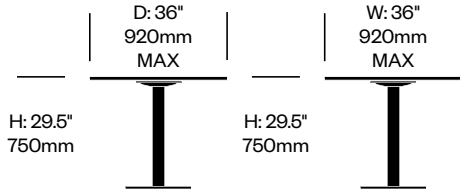

1. Product number
2. Top surface and color
3. Base trim color

STANDARD HEIGHT TABLES

Round Table, 24"	Number	List Price
Wood Top, Painted Base	HCJC-JC-DSP1-N2424NW	948.00
Wood Top, Stainless Steel Base	HCJC-JC-DSS1-N2424NW	1,111.00
CHPL Top, Painted Base	HCJC-JC-DSP1-N2424NC	1,152.00
CHPL Top, Stainless Steel Base	HCJC-JC-DSS1-N2424NC	1,315.00