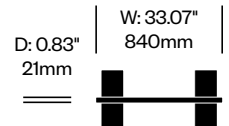

Single Screen, Palms Pattern	Number	List Price
Felt	HCBZ-FSS1-PLF	1,872.00
Contrasting Felt	HCBZ-FSS1-PLFC	2,218.00