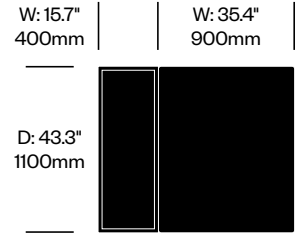

Mex-Hi

Cassina | Piero Lissoni | 2020 | Imported from Italy

To order, specify:

1. Product number
2. Top stone color
3. Tray wood color
4. Base trim color

LARGE OCCASIONAL TABLE WITH STONE TOP AND INTEGRATED WOOD TRAY

Chrome Base	Number	List Price
Black Marquiña Marble with American Walnut	HCCS-MHTO-2SW	6,355.00
Black Marquiña Marble with Black Stained Oak	HCCS-MHTO-2SW	6,025.00
Black Marquiña Marble with Natural Oak	HCCS-MHTO-2SW	6,025.00
Calacatta Marble with American Walnut	HCCS-MHTO-2SW	7,240.00
Calacatta Marble with Black Stained Oak	HCCS-MHTO-2SW	6,910.00
Calacatta Marble with Natural Oak	HCCS-MHTO-2SW	6,910.00
Emperador Marble with American Walnut	HCCS-MHTO-2SW	6,500.00
Emperador Marble with Black Stained Oak	HCCS-MHTO-2SW	6,170.00
Emperador Marble with Natural Oak	HCCS-MHTO-2SW	6,170.00
Grey Carnico Marble with American Walnut	HCCS-MHTO-2SW	6,500.00
Grey Carnico Marble with Black Stained Oak	HCCS-MHTO-2SW	6,170.00
Grey Carnico Marble with Natural Oak	HCCS-MHTO-2SW	6,170.00
Sahara Noir Marble with American Walnut	HCCS-MHTO-2SW	7,240.00
Sahara Noir Marble with Black Stained Oak	HCCS-MHTO-2SW	6,910.00
Sahara Noir Marble with Natural Oak	HCCS-MHTO-2SW	6,910.00
White Carrara Marble with American Walnut	HCCS-MHTO-2SW	6,355.00
White Carrara Marble with Black Stained Oak	HCCS-MHTO-2SW	6,025.00
White Carrara Marble with Natural Oak	HCCS-MHTO-2SW	6,025.00

Matte Anthracite Base	Number	List Price
Black Marquiña Marble with American Walnut	HCCS-MHTO-2SW	5,860.00
Black Marquiña Marble with Black Stained Oak	HCCS-MHTO-2SW	5,530.00
Black Marquiña Marble with Natural Oak	HCCS-MHTO-2SW	5,530.00
Calacatta Marble with American Walnut	HCCS-MHTO-2SW	6,745.00
Calacatta Marble with Black Stained Oak	HCCS-MHTO-2SW	6,415.00
Calacatta Marble with Natural Oak	HCCS-MHTO-2SW	6,415.00
Emperador Marble with American Walnut	HCCS-MHTO-2SW	6,005.00
Emperador Marble with Black Stained Oak	HCCS-MHTO-2SW	5,675.00
Emperador Marble with Natural Oak	HCCS-MHTO-2SW	5,675.00
Grey Carnico Marble with American Walnut	HCCS-MHTO-2SW	6,005.00
Grey Carnico Marble with Black Stained Oak	HCCS-MHTO-2SW	5,675.00
Grey Carnico Marble with Natural Oak	HCCS-MHTO-2SW	5,675.00
Sahara Noir Marble with American Walnut	HCCS-MHTO-2SW	6,745.00
Sahara Noir Marble with Black Stained Oak	HCCS-MHTO-2SW	6,415.00
Sahara Noir Marble with Natural Oak	HCCS-MHTO-2SW	6,415.00
White Carrara Marble with American Walnut	HCCS-MHTO-2SW	5,860.00
White Carrara Marble with Black Stained Oak	HCCS-MHTO-2SW	5,530.00
White Carrara Marble with Natural Oak	HCCS-MHTO-2SW	5,530.00