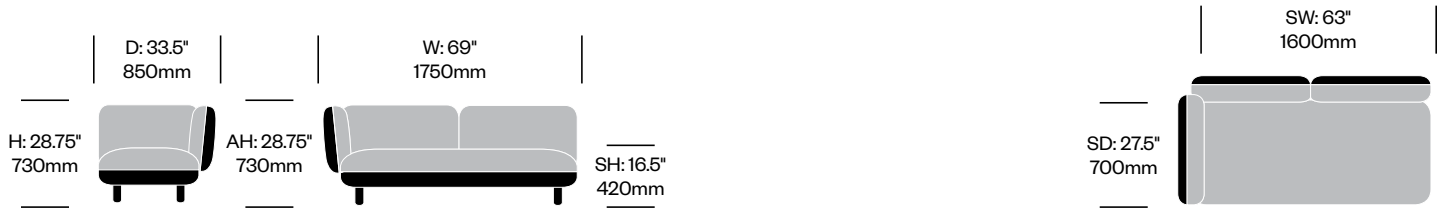

Hobo

Cappellini | Tina Bunyaprasit and Werner Aisslinger | 2017 | Imported from Italy

To order, specify:

1. Product number
2. Interior upholstery and color
3. Exterior upholstery and color
4. Leg wood color

Two Seat Sofa with Right Arm	Number	COM/COL	List Price
Leather	HCCE-HBL2-R1W	9,090.00	12,145.00
Fabric	HCCE-HBL2-R2W	8,910.00	9,900.00
Faux Leather	HCCE-HBL2-R3W	8,910.00	9,090.00