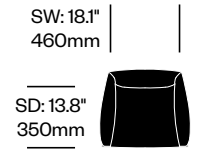

Cotone

Cassina | Ronan and Erwan Bouroullec | 2017 | Imported from Italy

To order, specify:

1. Product number
2. Upholstery and color
3. Frame trim color

Side Chair	Number	List Price
Leather	HCCS-CTS4-1	2,855.00
Fabric	HCCS-CTS4-2	2,785.00