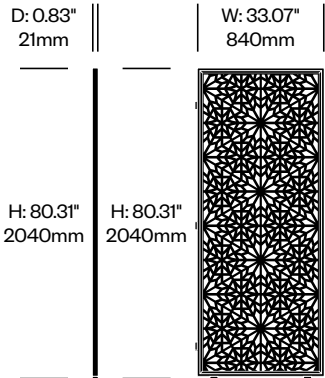

Add On Screen, Alhambra Pattern	Number	List Price
Felt	HCBZ-FSSA-ALF	2,262.00
Contrasting Felt	HCBZ-FSSA-ALFC	2,608.00

Trio Screen, Alhambra Pattern	Number	List Price
Felt	HCBZ-FSS3-ALF	6,670.00
Contrasting Felt	HCBZ-FSS3-ALFC	7,016.00