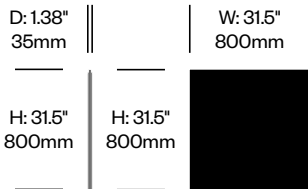

BuzziDesk

BuzziSpace | Sas Adriaenssens | 2010 | Imported from the Netherlands

To order, specify:

1. Product number, including:

1 Upholstery type

☐ Felt

☒ Fabric

2. Upholstery and color

3. Contrasting upholstery and color (if applicable)

High Screen with Square Corners, 31.5"

	Number	1	Felt	Grade A	Grade B	Grade C	Grade D	Grade E	Grade F
Felt or Fabric	HCBZ-DKS3-31Q		670.00	831.00	990.00	1,055.00	1,090.00	1,271.00	
Contrasting Felt or Fabric	HCBZ-DKS3-31Q	C	949.00	1,110.00	1,269.00	1,334.00	1,369.00	1,550.00