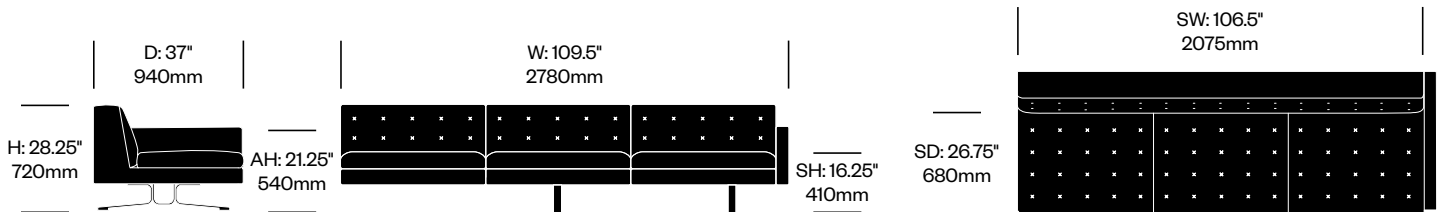

Three Seat with Left Arm	Number	List Price
Leather	HCPF-KEG3-L	15,510.00