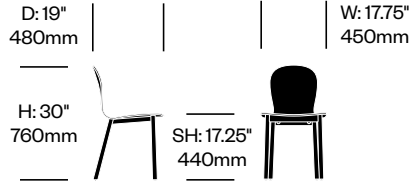

Side Chair	Number	List Price
Leather	HCCE-BAC2-1	1,630.00
Fabric	HCCE-BAC2-2	1,445.00
Faux Leather	HCCE-BAC2-3	1,380.00
Wood	HCCE-BAC2-W	1,175.00

Back-Wing

Cassina | Patricia Urquiola | 2018 | Imported from Italy