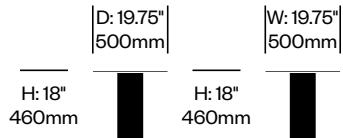

High Occasional Table	Number	List Price
Stone Top	HCCE-MUTO-2S	1,555.00