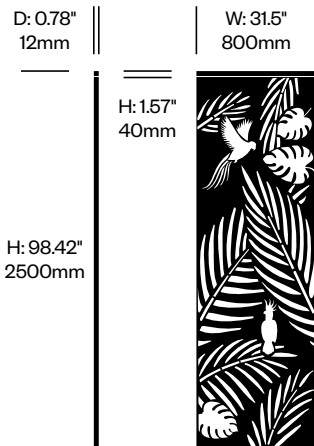

Small Screen, Parrots Pattern	Number	List Price
Felt	HCBZ-FAS1-PR	1,154.00
Contrasting Felt	HCBZ-FAS1-PRC	1,500.00

Large Screen, Parrots Pattern	Number	List Price
Felt	HCBZ-FAS2-PR	1,204.00
Contrasting Felt	HCBZ-FAS2-PRC	1,550.00