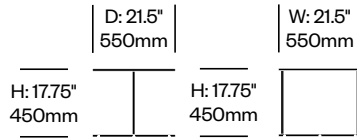

Cannot

Cappellini | Michela Catalano and Ilaria Marelli | 1999 | Imported from Italy

---

To order, specify:

1. Product number
2. Top paint color

Occasional Table	Number	List Price
Standard Matte	HCCE-CNOT-M	1,510.00
Premium Matte	HCCE-CNOT-M	1,650.00
Standard Gloss	HCCE-CNOT-G	1,715.00
Premium Gloss	HCCE-CNOT-G	1,865.00