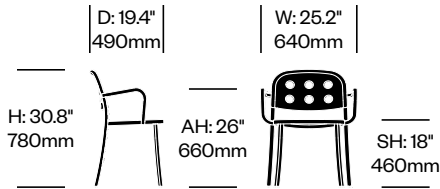

Surfaces

Frame Trim

Hand-Brushed, Clear Anodized Aluminum (EMT-2)

1 Inch All Aluminum

Emeco | Jasper Morrison | 2018 | Made in the United States

To order, specify:

1. Product number
2. Frame trim color

Stacking Side Chair	Number	List Price
Hand-Brushed, Clear Anodized Aluminum	HCEM-1AS4-N	720.00