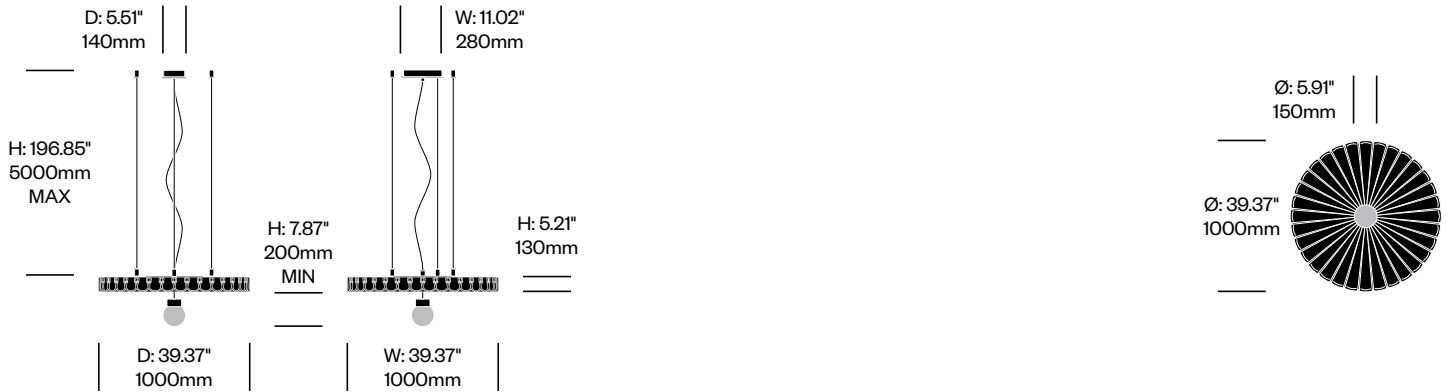

To order, specify:

1. Product number
2. Felt color
3. Lace color
4. Cable trim color

Medium Pendant Light, Ripple	Number	List Price
78.74" (2000mm) Cables	HCBZ-PLP2-R1	1,938.00
196.85" (5000mm) Cables	HCBZ-PLP2-R2	2,365.00