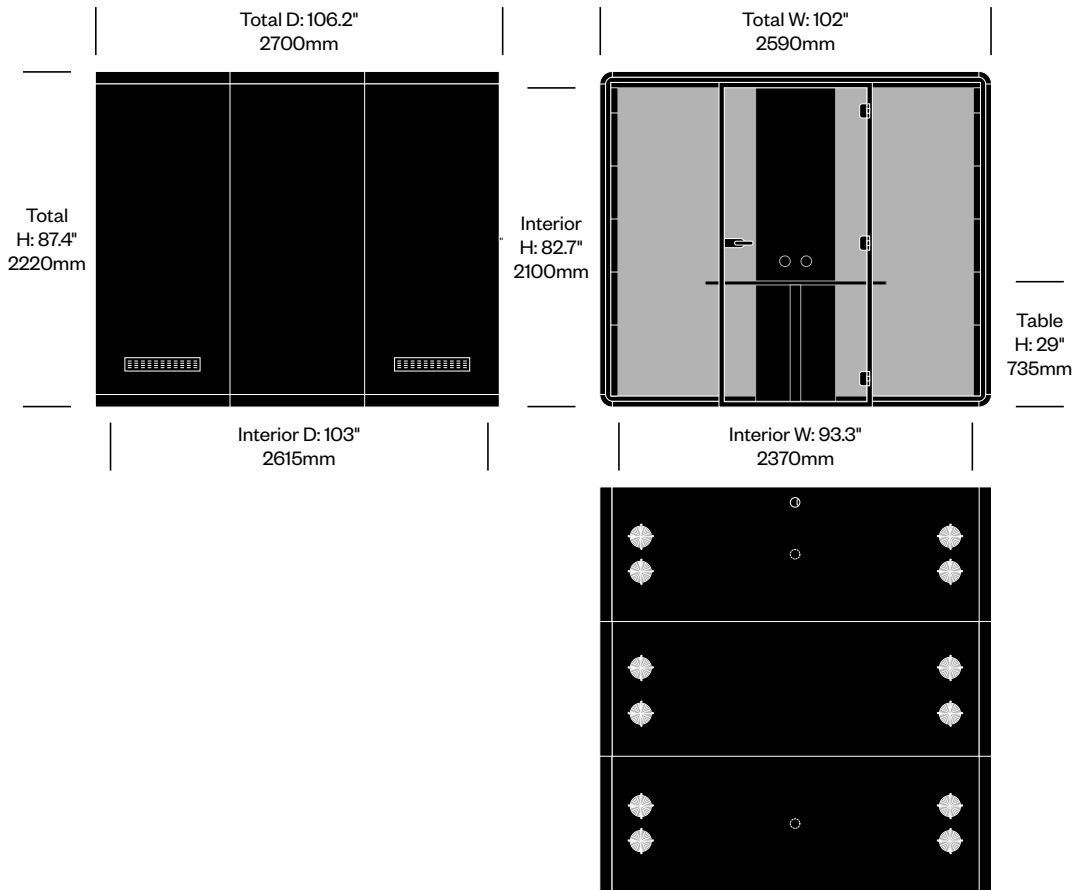

HushAccess.L

Hushoffice | 2022 | Imported from Poland

To order, specify:

1. Product number
2. Worksurface material and color
3. Table base paint color
4. Column TFL color
5. Interior upholstery and color
6. Case TFL color
7. Handle and hinges trim color
8. Rear glass color

Acoustic Pod with Table	Number	List Price
Laminate Worksurface	HCHO-HAP6-CLY2	66,000.00
TFL Worksurface	HCHO-HAP6-CTY2	66,000.00