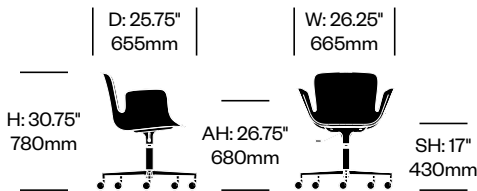

Conference Chair

Number

List Price

HCCE-JPC5-A

1,170.00