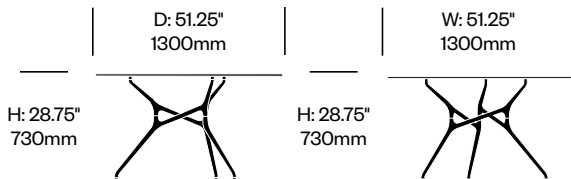

Branch

Cappellini | Jakob Wagner | 2012 | Imported from Italy

To order, specify:

1. Product number
2. Top surface and color
3. Base trim color