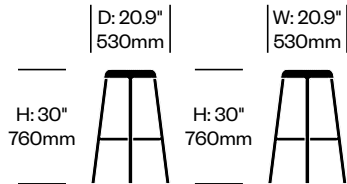

High Stool	Number	List Price
Painted	HCEM-ZAS3	660.00
Hand-Brushed, Clear Anodized Aluminum	HCEM-ZAS3	660.00
Hand-Polished Aluminum	HCEM-ZAS3	1,245.00