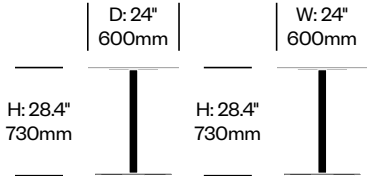

2 Inch: Flat Base

Emeco | Jasper Morrison | 2019 | Made in the United States

To order, specify:

1. Product number
2. Top surface and color
3. Base trim color

STANDARD HEIGHT COLLABORATIVE TABLE WITH FLAT BASE, 24" ROUND

Black Base	Number	List Price
Laminate Grade A	HCEM-2NTC-R24-LFL	1,420.00
Laminate Grade B	HCEM-2NTC-R24-LFL	1,655.00
Accoya	HCEM-2NTC-R24-LFW	1,950.00
Ash	HCEM-2NTC-R24-LFW	1,560.00
Walnut	HCEM-2NTC-R24-LFW	1,830.00

Hand-Brushed, Clear Anodized Aluminum Base	Number	List Price
Hand-Brushed, Clear Anodized Aluminum	HCEM-2NTC-R24-LFA	1,755.00
Laminate Grade A	HCEM-2NTC-R24-LFL	1,295.00
Laminate Grade B	HCEM-2NTC-R24-LFL	1,525.00
Accoya	HCEM-2NTC-R24-LFW	1,830.00
Ash	HCEM-2NTC-R24-LFW	1,430.00
Walnut	HCEM-2NTC-R24-LFW	1,705.00