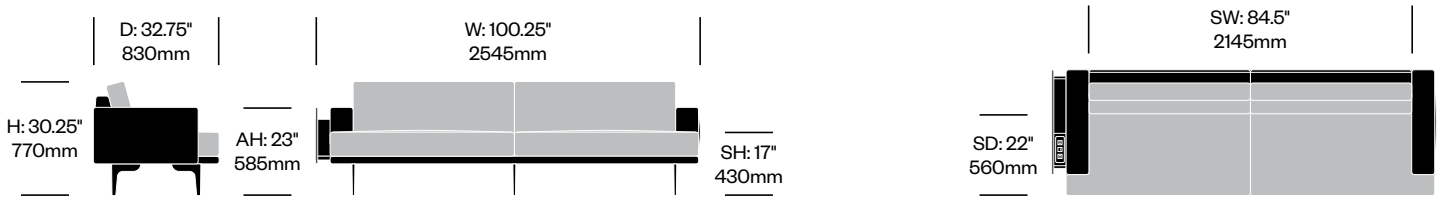

To order, specify:

1. Product number, including:

1 Interior upholstery type

- 1 Leather
- 2 Fabric
- 3 Faux Leather

2 Exterior upholstery type

- 1 Leather
- 2 Fabric
- 3 Faux Leather

2. Interior upholstery and color
3. Exterior upholstery and color
4. Stitch thread color
5. Leg trim color

Stain repellent option:

1. Add $132.75 to list price
  2. Add **P** to product number
2. Example: HCCL-LYL3-BR22**P**

Three Seat Sofa with

Drawer on Right	Number	1 2	Grade A	Grade B	Grade C	Grade D	Grade E	Grade F	Grade G	Grade H	Leather A	Leather B
Polished Aluminum Legs	HCCL-LYL3-BR	■ ■	10,980.70	11,327.75	11,750.18	12,117.17	13,022.81	13,406.00	14,827.87	15,597.34	15,672.64	17,749.47
Painted Legs Grade A	HCCL-LYL3-BR	■ ■	11,090.86	11,437.91	11,860.34	12,227.33	13,132.97	13,516.16	14,938.03	15,707.50	15,782.80	17,859.63
Painted Legs Grade B	HCCL-LYL3-BR	■ ■	11,108.84	11,455.89	11,878.32	12,245.31	13,150.95	13,534.14	14,956.01	15,725.48	15,800.78	17,877.61