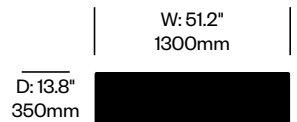

**High Occasional Table
with Laminate Top, 13.8" x 25.6"**

	Number	List Price
Anodized Aluminum Base	HCCS-CTTO-4L	1,835.00
Matte Graphite Base	HCCS-CTTO-4L	1,835.00