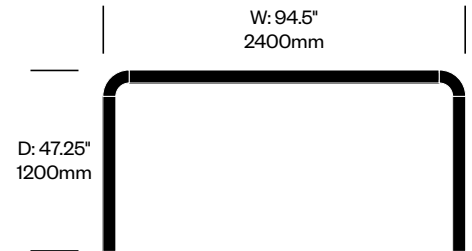

High Frame, 47.25" x 94.5"

Number

List Price

HCBZ-BRFN-H4794

11,038.00