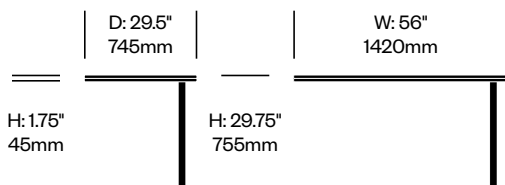

Side B Worktop, 56" x 29.5"	Number	List Price
Wood	HCBZ-BRWB-5529NW	3,472.00
Wood with Cable Entry	HCBZ-BRWB-5529CW	3,524.00