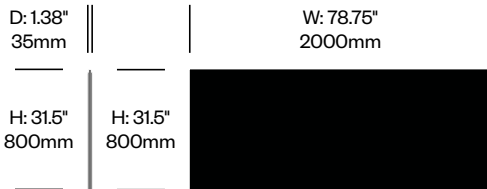

BuzziDesk

BuzziSpace | Sas Adriaenssens | 2010 | Imported from the Netherlands

To order, specify:

1. Product number, including:

1 Upholstery type

☐ Felt

☒ Fabric

2. Upholstery and color

3. Contrasting upholstery and color (if applicable)

High Screen with

Square Corners, 78.75"

	Number	1	Felt	Grade A	Grade B	Grade C	Grade D	Grade E	Grade F
Felt or Fabric	HCBZ-DKS3-78Q		939.00	1,339.00	1,712.00	1,861.00	1,945.00	2,368.00	
Contrasting Felt or Fabric	HCBZ-DKS3-78Q	C	1,218.00	1,618.00	1,991.00	2,140.00	2,224.00	2,647.00