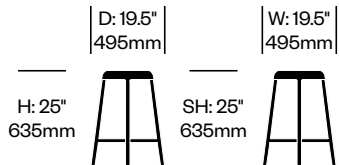

Za

Emeco | Naoto Fukasawa | 2021 | Made in the United States

To order, specify:

1. Product number
2. Frame trim color

Low Stool	Number	List Price
Painted	HCEM-ZAS1	610.00
Hand-Brushed, Clear Anodized Aluminum	HCEM-ZAS1	610.00
Hand-Polished Aluminum	HCEM-ZAS1	1,185.00