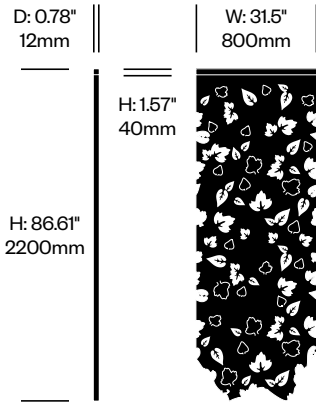

Small Screen, Leaves Pattern	Number	List Price
Felt	HCBZ-FAS1-LV	1,219.00
Contrasting Felt	HCBZ-FAS1-LVC	1,565.00

Large Screen, Leaves Pattern	Number	List Price
Felt	HCBZ-FAS2-LV	1,268.00
Contrasting Felt	HCBZ-FAS2-LVC	1,614.00