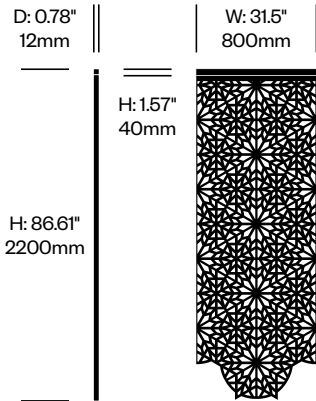

Small Screen, Alhambra Pattern	Number	List Price
Felt	HCBZ-FAS1-AL	1,666.00
Contrasting Felt	HCBZ-FAS1-ALC	2,012.00

Large Screen, Alhambra Pattern	Number	List Price
Felt	HCBZ-FAS2-AL	1,712.00
Contrasting Felt	HCBZ-FAS2-ALC	2,058.00