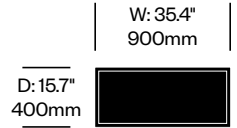

Mex-Hi

Cassina | Piero Lissoni | 2020 | Imported from Italy

To order, specify:

1. Product number
2. Tray wood or top stone color
3. Base trim color