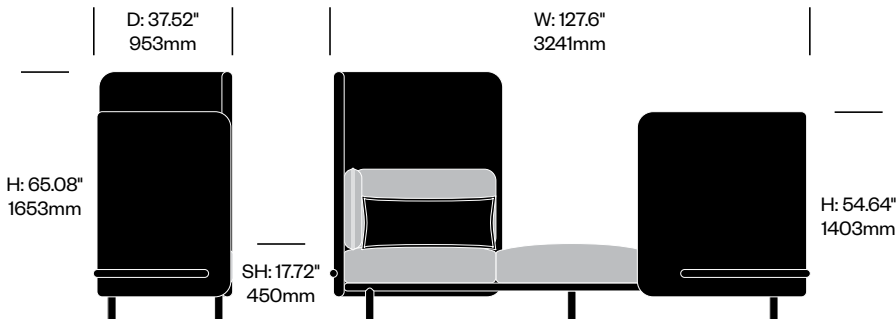

Three Seat Sofa with One High Back and One Medium Back, Open Right

	Number	Grade A	Grade B	Grade C	Grade D	Grade E
	HCBZ-SKL3-RMH2	19,203.00	20,913.00	21,764.00	22,237.00	
with Arm Cushions	HCBZ-SKL3-RMHA2	19,654.00	21,437.00	22,328.00	22,821.00	
with Anti-Theft Arm Cushions	HCBZ-SKL3-RMHAT2	19,913.00	21,696.00	22,587.00	23,080.00