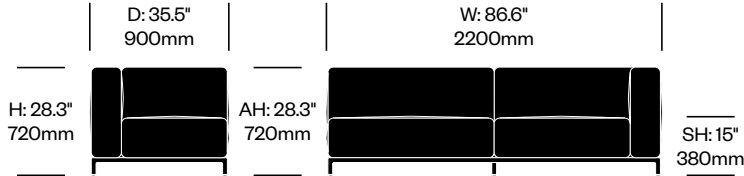

Mex-Hi

Cassina | Piero Lissoni | 2020 | Imported from Italy

To order, specify:

1. Product number
2. Upholstery and color
3. Base trim color

WIDE TWO SEAT SOFA WITH LEFT ARM

Chrome Base	Number	List Price
Leather	HCCS-MHL2-WAN1	13,195.00
Fabric	HCCS-MHL2-WAN2	11,855.00
Matte Anthracite Base	Number	List Price
Leather	HCCS-MHL2-WAN1	12,250.00
Fabric	HCCS-MHL2-WAN2	10,910.00