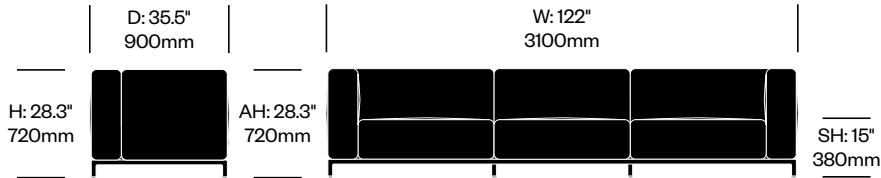

EXTRA WIDE THREE SEAT SOFA WITH LEFT ARM

Chrome Base	Number	List Price
Leather	HCCS-MHL3-XAN1	18,675.00
Fabric	HCCS-MHL3-XAN2	16,830.00

Matte Anthracite Base	Number	List Price
Leather	HCCS-MHL3-XAN1	17,235.00
Fabric	HCCS-MHL3-XAN2	15,390.00