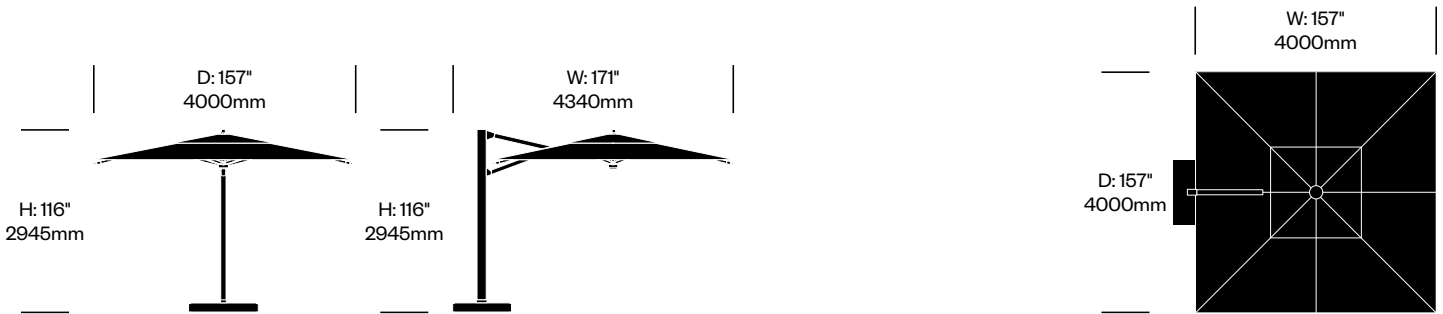

Square Tilt Umbrella, 157"	Number	Grade A	Grade B	Grade C	Grade D	Grade E
Square Granite Base, 42"	HCJC-JT-UTQF7S-GQ42	15,061.00	17,842.00	18,808.00	19,695.00	20,507.00
Stackable Steel Plate Base, 36"	HCJC-JT-UTQF7S-SS36	20,344.00	23,125.00	24,091.00	24,978.00	25,790.00
In Ground Mount	HCJC-JT-UTQF7S-IGMK	9,138.00	11,919.00	12,885.00	13,772.00	14,584.00
Concrete Surface Mount	HCJC-JT-UTQF7S-CSMK	8,981.00	11,762.00	12,728.00	13,615.00	14,427.00