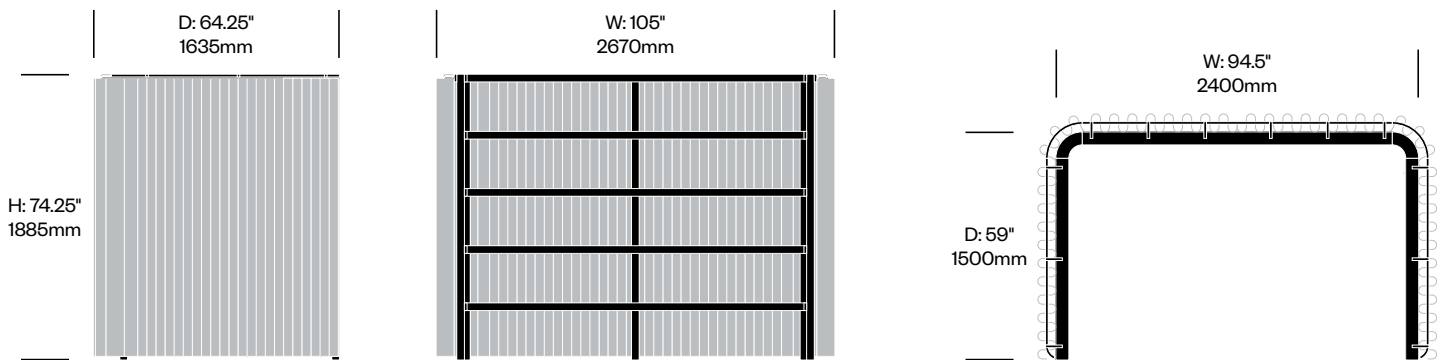

High Frame with

Symmetrical Curtains, 59" x 94.5"

Number	Grade A	Grade B	Grade C	Grade D	Grade E	Grade F
HCBZ-BRFS-H5994	13,692.00	15,146.00	15,060.00	16,203.00		17,317.00