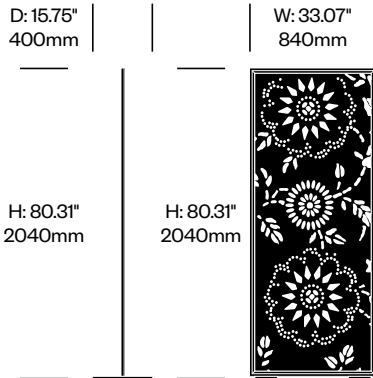

BuzziFalls Standing

BuzziSpace | Sas Adriaenssens | 2016 | Imported from the Netherlands

To order, specify:

1. Product number
2. Felt color
3. Contrasting felt color (if applicable)
4. Trim paint color

Single Screen, Orient Pattern	Number	List Price
Felt	HCBZ-FSSI-ORF	2,143.00
Contrasting Felt	HCBZ-FSSI-ORFC	2,489.00