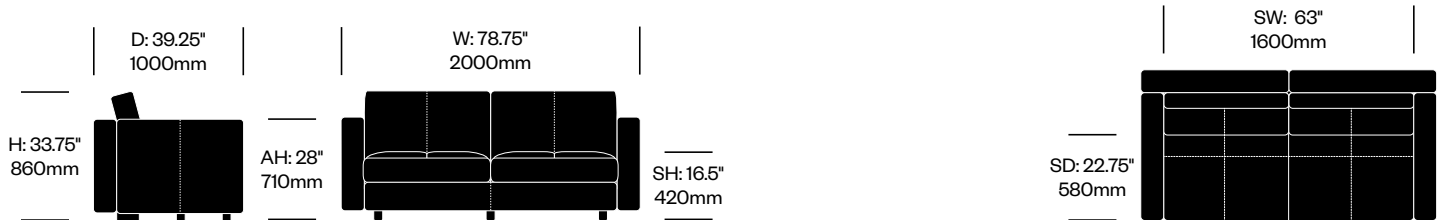

Massimosistema

Poltrona Frau | Poltrona Frau R+D | 2009 | Imported from Italy

To order, specify:

1. Product number
2. Upholstery and color

Two Seat with High Arms	Number	List Price
Leather	HCPF-MSS2-HH	7,590.00