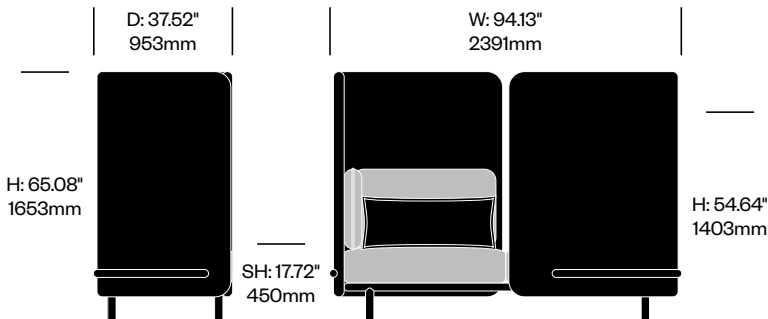

**Two Seat Sofa with High Back,
Open Right**

	Number	Grade A	Grade B	Grade C	Grade D	Grade E
	HCBZ-SKL2-RHH2	14,712.00	16,141.00	16,853.00	17,250.00	
with Arm Cushions	HCBZ-SKL2-RHHA2	15,163.00	16,665.00	17,417.00	17,834.00	
with Anti-Theft Arm Cushions	HCBZ-SKL2-RHHAT2	15,422.00	16,924.00	17,676.00	18,093.00