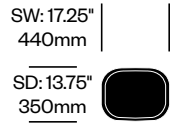

Low Stool	Number	COM/COL	List Price
Leather	HCCE-HPS1-1	970.00	1,330.00
Fabric	HCCE-HPS1-2	940.00	1,040.00
Faux Leather	HCCE-HPS1-3	940.00	970.00