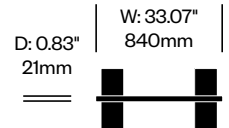

BuzziFalls Standing

BuzziSpace | Sas Adriaenssens | 2016 | Imported from the Netherlands

To order, specify:

1. Product number
2. Felt color
3. Contrasting felt color (if applicable)
4. Trim paint color

Single Screen, Tropics Pattern	Number	List Price
Felt	HCBZ-FSSI-TRF	1,872.00
Contrasting Felt	HCBZ-FSSI-TRFC	2,218.00