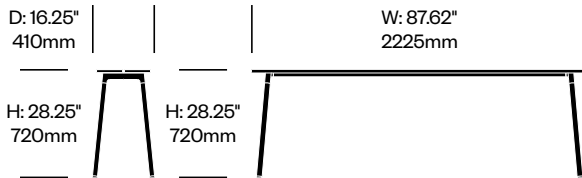

STANDARD HEIGHT OCCASIONAL TABLE, 16.25" x 87.62", ALUMINUM TOP

Clear Anodized Aluminum Base	Number	List Price
Clear Anodized Aluminum	HCEM-RNTO-1688-LA	2,650.00