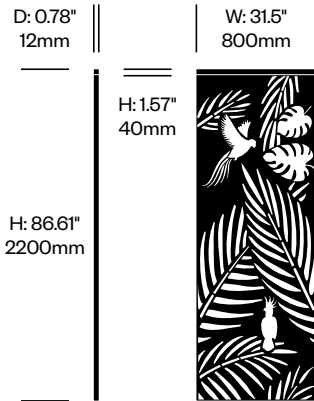

Small Screen, Parrots Pattern	Number	List Price
Felt	HCBZ-FAS1-PR	1,154.00
Contrasting Felt	HCBZ-FAS1-PRC	1,500.00

Large Screen, Parrots Pattern	Number	List Price
Felt	HCBZ-FAS2-PR	1,204.00
Contrasting Felt	HCBZ-FAS2-PRC	1,550.00