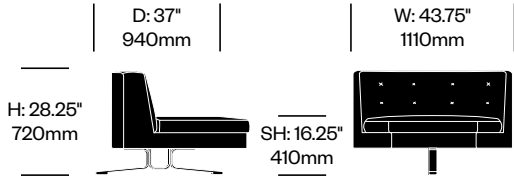

Kennedee

Poltrona Frau | Jean-Marie Massaud | 2006 | Imported from Italy

To order, specify:

1. Product number
2. Upholstery and color

30 Degree Corner Module	Number	List Price
Leather	HCPF-KEB5	6,510.00