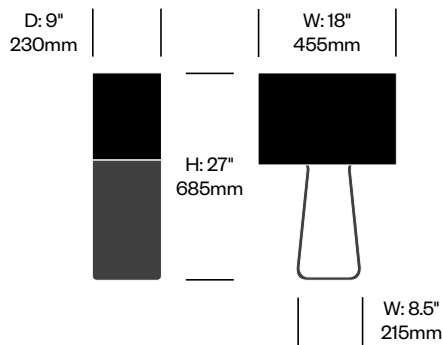

Large Table Light	Number	List Price
	HCPL-TTT3-27	600.00