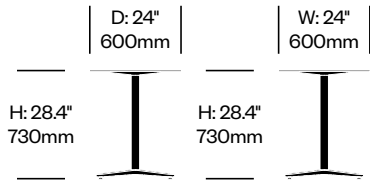

2 Inch: Flat Base

Emeco | Jasper Morrison | 2019 | Made in the United States

2 Inch: X Base

Emeco | Jasper Morrison | 2019 | Made in the United States

To order, specify:

1. Product number
2. Top surface and color
3. Base trim color