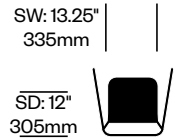

High Stool	Number	List Price
Painted	HCCE-AL2	815.00