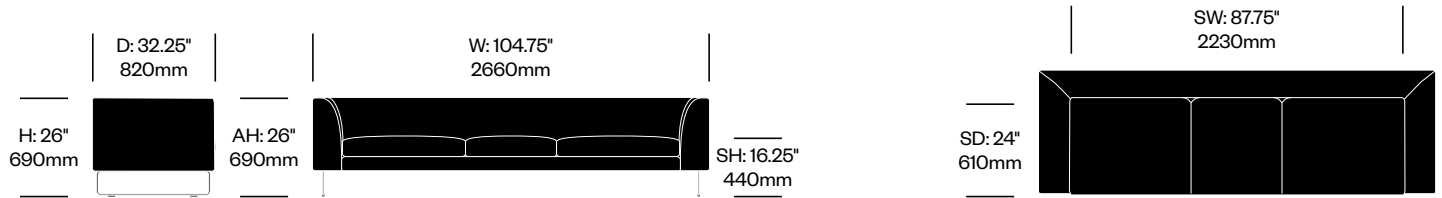

Elan

Cappellini | Jasper Morrison | 1999 | Imported from Italy

To order, specify:

1. Product number
2. Upholstery and color
3. Base trim color

Wide Three Seat Sofa	Number	COM/COL	List Price
Leather	HCCE-ELN4-1	10,440.00	15,870.00
Fabric	HCCE-ELN4-2	9,880.00	11,970.00
Faux Leather	HCCE-ELN4-3	9,880.00	10,440.00