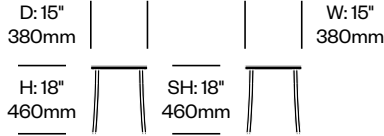

1 Inch

Emeco | Jasper Morrison | 2017 | Made in the United States

To order, specify:

1. Product number
2. Seat material and color
3. Frame trim color

STACKING LOW STOOL

Black Frame	Number	List Price
Spinneybeck Volo	HCEM-1NS1-N1	840.00
COL	HCEM-1NS1-N1	625.00
Kvadrat Divina Melange 3	HCEM-1NS1-N2	710.00
Kvadrat Divina MD	HCEM-1NS1-N2	710.00
Maharam Mode	HCEM-1NS1-N2	625.00
COM	HCEM-1NS1-N2	625.00
Reclaimed Wood Polypropylene	HCEM-1NS1-NP	540.00
Plywood	HCEM-1NS1-NW	640.00

Hand-Brushed, Clear Anodized Aluminum Frame	Number	List Price
Spinneybeck Volo	HCEM-1NS1-N1	710.00
COL	HCEM-1NS1-N1	495.00
Kvadrat Divina Melange 3	HCEM-1NS1-N2	580.00
Kvadrat Divina MD	HCEM-1NS1-N2	580.00
Maharam Mode	HCEM-1NS1-N2	495.00
COM	HCEM-1NS1-N2	495.00
Reclaimed Wood Polypropylene	HCEM-1NS1-NP	415.00
Plywood	HCEM-1NS1-NW	510.00