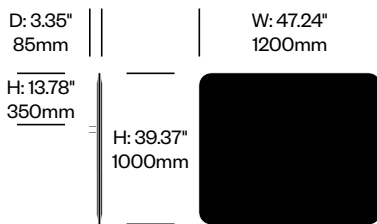

Desk Mounted Screen with Rounded Corners, 47.24" x 39.37"

	Number	1 2	Felt	Grade A	Grade B	Grade C	Grade D	Grade E	Grade F
Felt or Fabric	HCBZ-FDS2-47R	■ ■	1,183.00	1,384.00	1,598.00	1,670.00	1,709.00	1,912.00	
Contrasting Felt or Fabric	HCBZ-FDS2-47R	■ ■ C	1,462.00	1,663.00	1,877.00	1,949.00	1,988.00	2,191.00