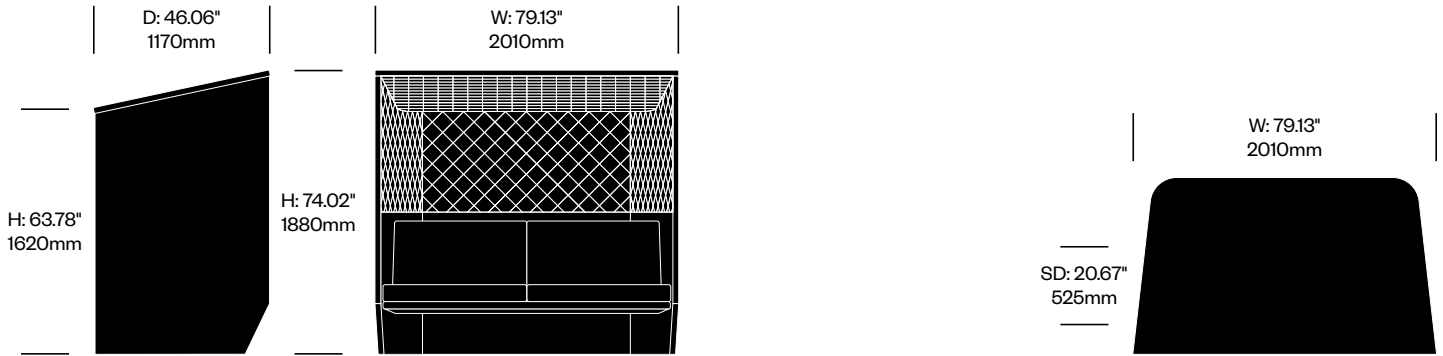

BuzziHub

BuzziSpace | Alain Gilles | 2011 | Imported from the Netherlands

To order, specify:

1. Product number
2. Canopy and seat upholstery and color
3. Contrasting upholstery and color (if applicable)

Double Booth, 3D Diamond	Number	Grade A
Fabric	HCBZ-HBB2-D2	17,597.00
Contrasting Fabric	HCBZ-HBB2-D2C	18,994.00