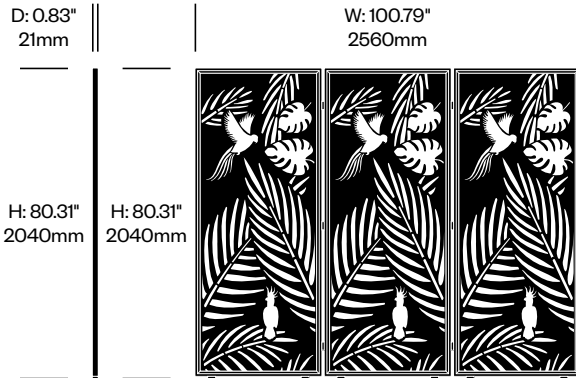

BuzziFalls Standing

BuzziSpace | Sas Adriaenssens | 2016 | Imported from the Netherlands

To order, specify:

1. Product number
2. Felt color
3. Contrasting felt color (if applicable)
4. Trim paint color

Trio Screen, Parrots Pattern	Number	List Price
Felt	HCBZ-FSS3-PRF	4,864.00
Contrasting Felt	HCBZ-FSS3-PRFC	5,210.00