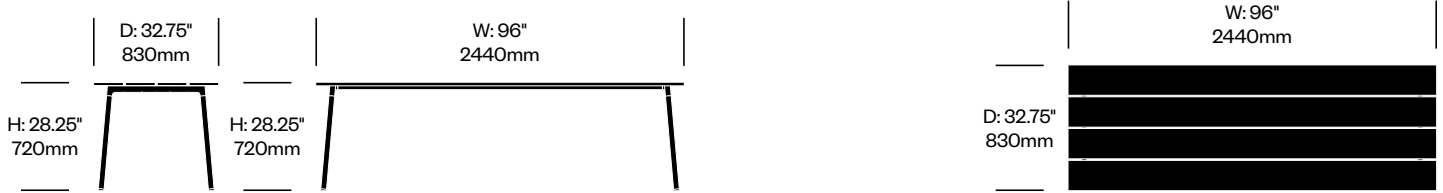

Run

Emeco | Sam Hecht and Kim Colin | 2016 | Made in the United States

To order, specify:

1. Product number
2. Top wood or trim color
3. Base trim color

STANDARD HEIGHT COLLABORATIVE TABLE, 32.75" x 96", ALUMINUM TOP

Clear Anodized Aluminum Base	Number	List Price
Clear Anodized Aluminum	HCEM-RNTC-3396-LA	5,165.00