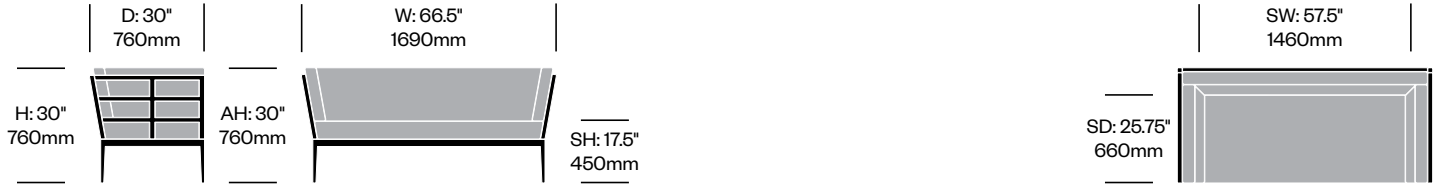

Slant

JANUS et Cie | Janice Feldman | Made in Vietnam

To order, specify:

1. Product number (cushions sold separately)
2. Frame paint color

Two Seat Sofa	Number	List Price
	HCJC-SL-L2	5,374.00

To order, specify:

1. Product number
2. Upholstery and color

Seat Cushion for Two Seat Sofa	Number	Grade A	Grade B	Grade C	Grade D	Grade E	Grade F	Grade G
Standard Foam	HCJC-SL-CSL2-S	1,744.00	2,143.00	2,281.00	2,404.00	2,523.00	2,713.00	2,889.00
Reticulated Foam	HCJC-SL-CSL2-R	2,616.00	3,013.00	3,152.00	3,276.00	3,395.00	3,584.00	3,760.00

Back and Side Cushions for Two Seat Sofa	Number	Grade A	Grade B	Grade C	Grade D	Grade E	Grade F	Grade G
Standard Foam	HCJC-SL-CBL2-S	2,372.00	2,923.00	3,116.00	3,289.00	3,454.00	3,718.00	3,962.00
Reticulated Foam	HCJC-SL-CBL2-R	3,555.00	4,107.00	4,301.00	4,472.00	4,638.00	4,903.00	5,147.00