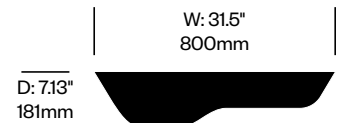

Medium Shelf, Left	Number	List Price
Black Stained Ash	HCBZ-PLAS-ML	799.00
Natural Ash	HCBZ-PLAS-ML	712.00
Walnut Stained Ash	HCBZ-PLAS-ML	814.00
White Wash Ash	HCBZ-PLAS-ML	799.00