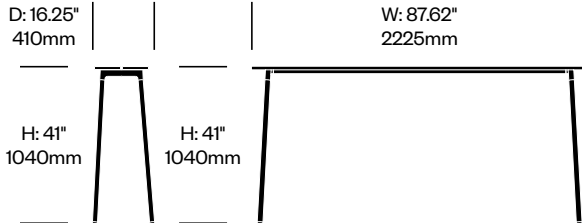

Run

Emeco | Sam Hecht and Kim Colin | 2016 | Made in the United States

To order, specify:

1. Product number
2. Top wood or trim color
3. Base trim color