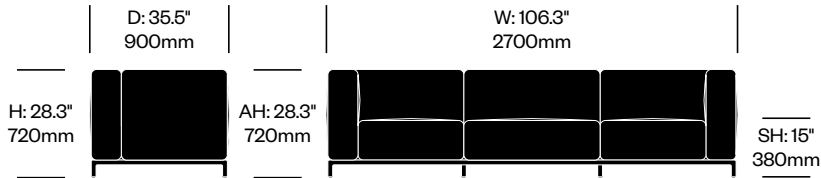

Matte Anthracite Base	Number	List Price
Leather	HCCS-MHL3-WAN1	15,395.00
Fabric	HCCS-MHL3-WAN2	13,785.00

WIDE THREE SEAT SOFA WITH ARMS

Chrome Base	Number	List Price
Leather	HCCS-MHL3-WAA1	17,695.00
Fabric	HCCS-MHL3-WAA2	16,425.00