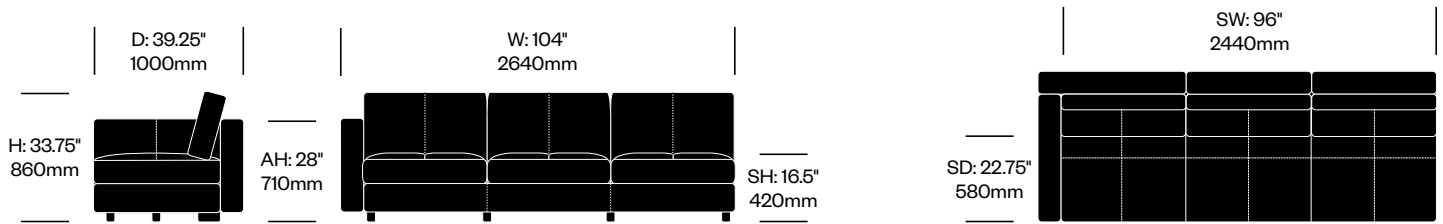

Three Seat with High Right Arm	Number	List Price
Leather	HCPF-MSS3-0H	12,150.00