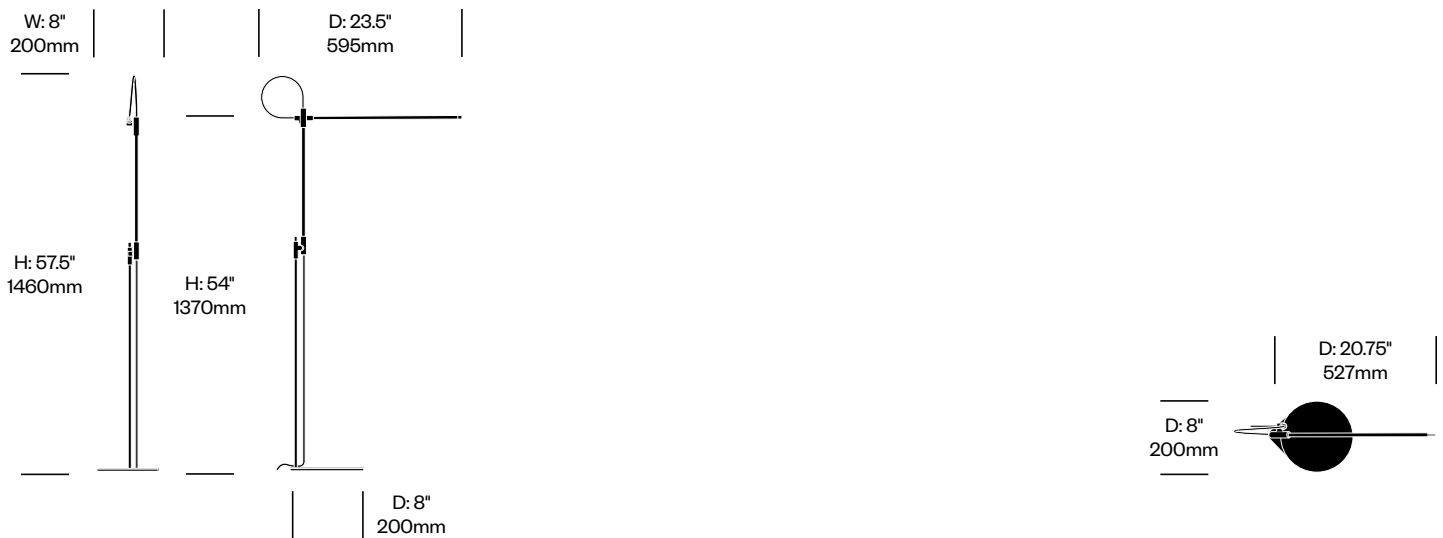

Floor Light	Number	List Price
	HCPL-SLF1-47	425.00