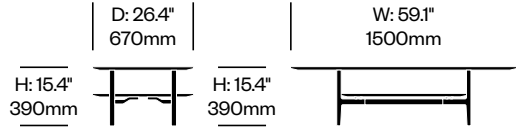

Volage EX-S

Cassina | Philippe Starck | 2018 | Imported from Italy

To order, specify:

1. Product number
2. Top stone color
3. Base trim color

Small Occasional Table, Double Tier	Number	List Price
Black Marquiña Marble	HCCS-VXTO-12	5,815.00
Calacatta Marble	HCCS-VXTO-12	8,940.00
Emperador Marble	HCCS-VXTO-12	5,815.00
Grey Carnico Marble	HCCS-VXTO-12	5,815.00
Sahara Noir Marble	HCCS-VXTO-12	8,940.00
White Carrara Marble	HCCS-VXTO-12	5,300.00