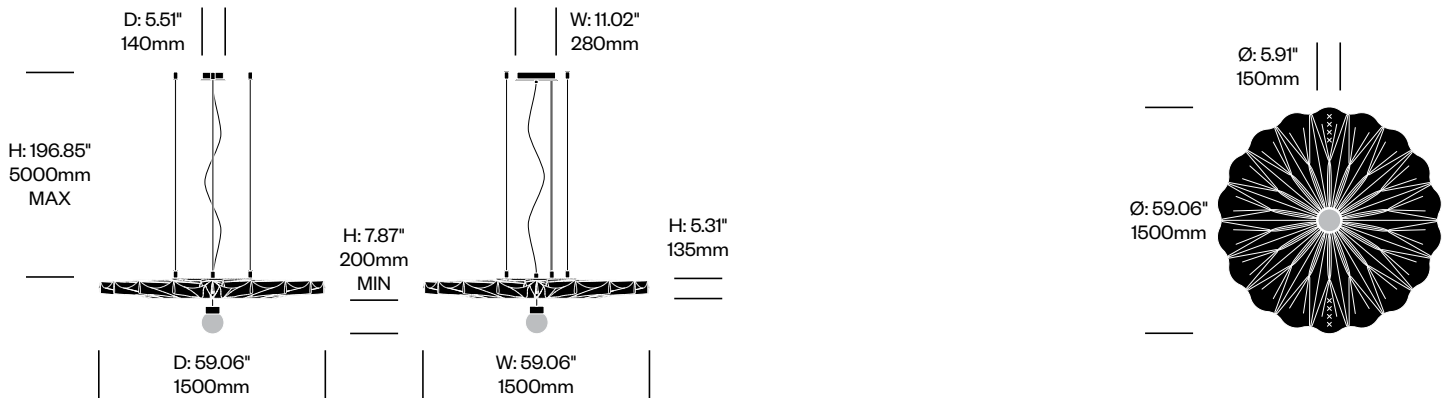

Large Pendant Light, Edel	Number	List Price
78.74" (2000mm) Cables	HCBZ-PLP3-E1	2,653.00
196.85" (5000mm) Cables	HCBZ-PLP3-E2	3,080.00