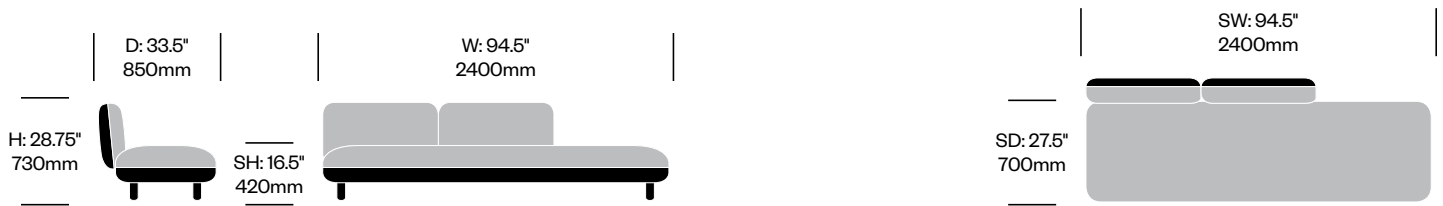

**Two Seat without Arms,
Bench on Left**

	Number	COM/COL	List Price
Leather	HCCE-HBL2-NL1W	8,855.00	11,715.00
Fabric	HCCE-HBL2-NL2W	8,680.00	9,735.00
Faux Leather	HCCE-HBL2-NL3W	8,680.00	8,855.00