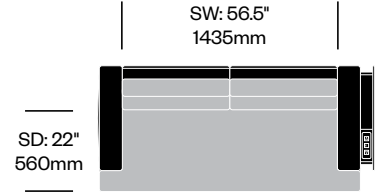

Stain repellent option:

- 1. Add \$98.56 to list price
 - 2. Add **P** to product number
- Example: HCCL-LYL2-BL22**P**

Two Seat Sofa with

Drawer on Left	Number	1 2	Grade A	Grade B	Grade C	Grade D	Grade E	Grade F	Grade G	Grade H	Leather A	Leather B
Polished Aluminum Legs	HCCL-LYL2-BL	■ ■	9,305.05	9,570.26	9,893.17	10,173.70	10,865.90	11,158.81	12,245.65	12,833.76	12,891.15	14,478.55
Painted Legs Grade A	HCCL-LYL2-BL	■ ■	9,378.50	9,643.71	9,966.62	10,247.15	10,939.35	11,232.26	12,319.10	12,907.21	12,964.60	14,552.00
Painted Legs Grade B	HCCL-LYL2-BL	■ ■	9,390.49	9,655.70	9,978.61	10,259.14	10,951.34	11,244.25	12,331.09	12,919.20	12,976.59	14,563.99