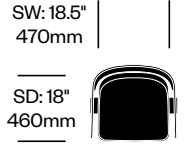

BuzziFloat

BuzziSpace | Alain Gilles | 2016 | Imported from the Netherlands

To order, specify:

1. Product number
2. Upholstery and color (if applicable)
3. Frame wood color
4. Base paint color

Conference Chair	Number	List Price
Leather Seat	HCBZ-FLC4-1P	3,001.00
Fabric Grade A Seat	HCBZ-FLC4-2P	2,524.00
Fabric Grade B Seat	HCBZ-FLC4-2P	2,620.00
Fabric Grade C Seat	HCBZ-FLC4-2P	2,668.00
Fabric Grade D Seat	HCBZ-FLC4-2P	2,692.00
Wood Seat	HCBZ-FLC4-WP	1,904.00