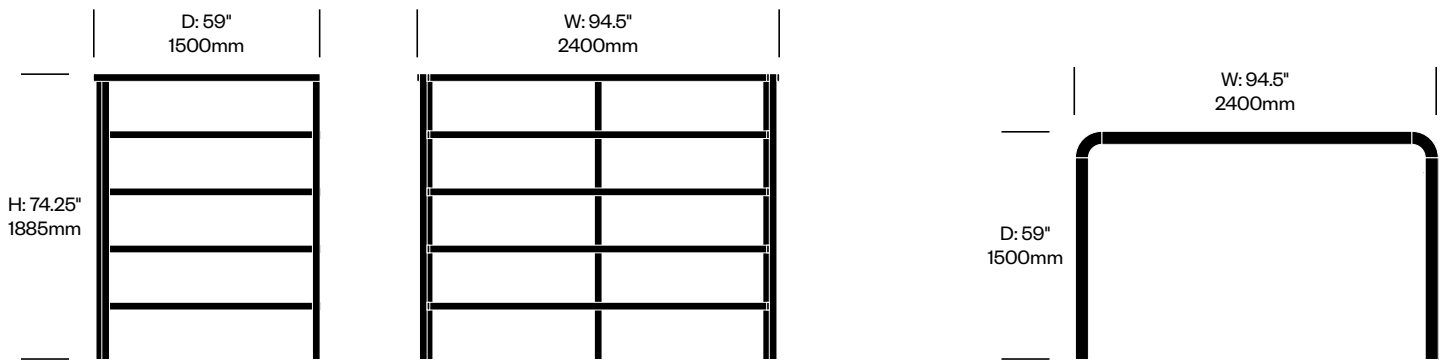

High Frame, 47.25" x 126"	Number	List Price
	HCBZ-BRFN-H47126	12,187.00

High Frame, 59" x 94.5"	Number	List Price
	HCBZ-BRFN-H5994	11,081.00

BuzziBracks

BuzziSpace | Alain Gilles | 2018 | Imported from the Netherlands