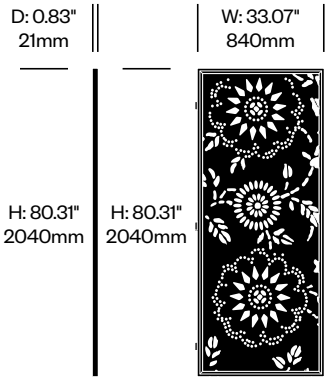

Add On Screen, Orient Pattern	Number	List Price
Felt	HCBZ-FSSA-ORF	1,904.00
Contrasting Felt	HCBZ-FSSA-ORFC	2,250.00

BuzziFalls Standing

BuzziSpace | Sas Adriaenssens | 2016 | Imported from the Netherlands