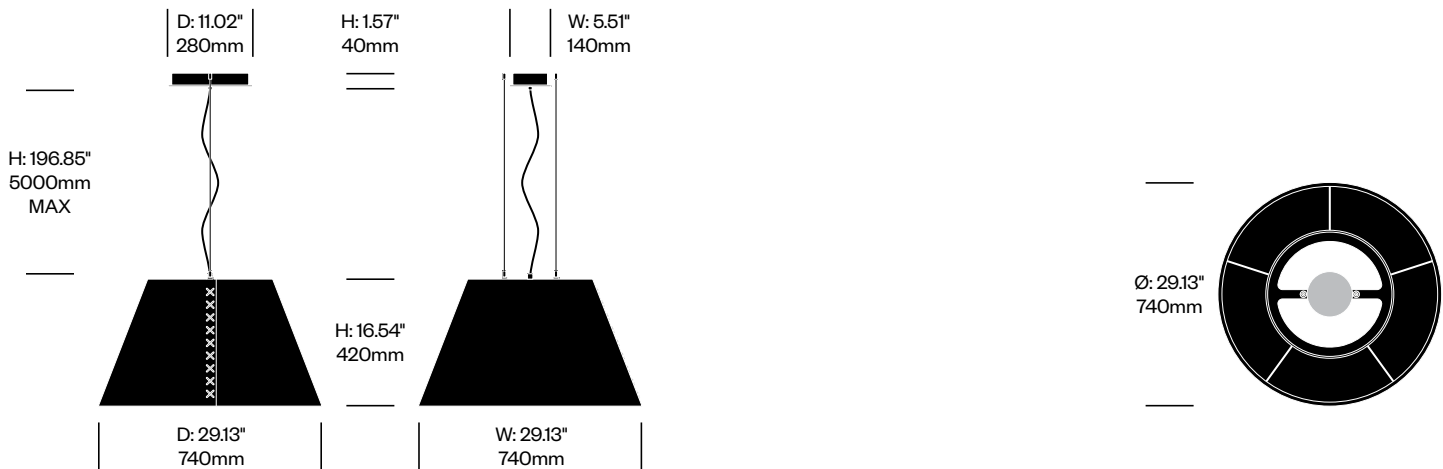

MEDIUM PENDANT LIGHT

Felt Pendant	Number	List Price
Uncoated Aluminum Frame, 78.74" (2000mm) Cables	HCBZ-SHP1-11	3,001.00
Uncoated Aluminum Frame, 196.85" (5000mm) Cables	HCBZ-SHP1-21	3,357.00
Black or White Frame, 78.74" (2000mm) Cables	HCBZ-SHP1-11	2,760.00
Black or White Frame, 196.85" (5000mm) Cables	HCBZ-SHP1-21	3,116.00
Fluo Orange Frame, 78.74" (2000mm) Cables	HCBZ-SHP1-11	4,616.00
Fluo Orange Frame, 196.85" (5000mm) Cables	HCBZ-SHP1-21	4,972.00