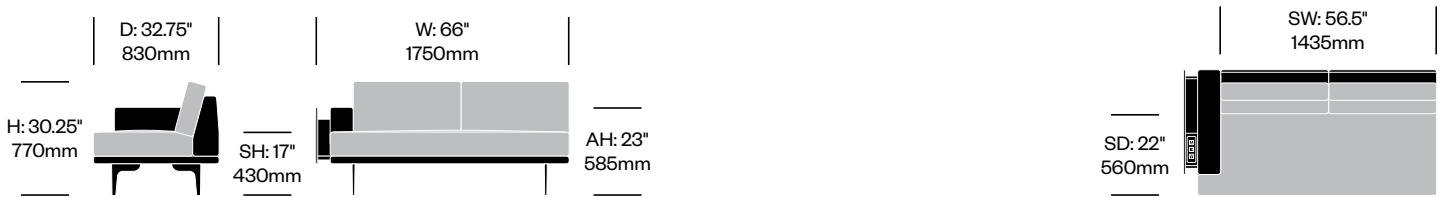

Two Seat Sofa with Arm and Drawer on Right

Number	1 2	Grade A	Grade B	Grade C	Grade D	Grade E	Grade F	Grade G	Grade H	Leather A	Leather B	
Polished Aluminum Legs	HCCL-LYL2-RR	■ ■	8,809.55	9,050.72	9,344.31	9,599.34	10,228.68	10,494.98	11,483.11	12,017.81	12,071.77	13,515.67
Painted Legs Grade A	HCCL-LYL2-RR	■ ■	8,883.00	9,124.17	9,417.76	9,672.79	10,302.13	10,568.43	11,556.56	12,091.26	12,145.22	13,589.12
Painted Legs Grade B	HCCL-LYL2-RR	■ ■	8,894.99	9,136.16	9,429.75	9,684.78	10,314.12	10,580.42	11,568.55	12,103.25	12,157.21	13,601.11