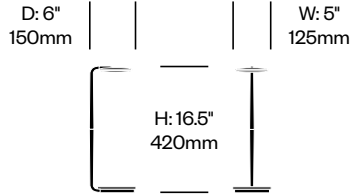

Pixo

Pablo Designs | Fernando Pardo and Pablo Pardo | 2011 | Imported from China

To order, specify:

1. Product number
2. Trim color

Table Light	Number	List Price
	LUPT-0016-05FLO	275.00

Table Light with Occupancy Sensor	Number	List Price
	LUPT-0016-05FLO	315.00