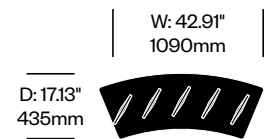

BuzziBlinds

BuzziSpace | Alain Gilles | 2011 | Imported from the Netherlands

To order, specify:

1. Product number, including:

1 Upholstery type

☐ Felt

☒ Fabric

2. Upholstery and color

3. Contrasting upholstery and color (if applicable)

4. Base paint color