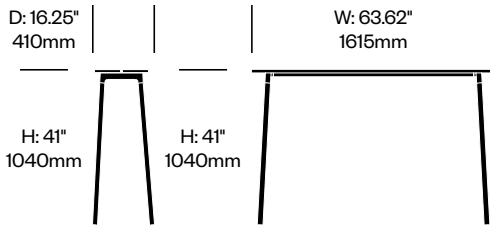

BAR HEIGHT OCCASIONAL TABLE, 16.25" x 63.62", ALUMINUM TOP

Clear Anodized Aluminum Base	Number	List Price
Clear Anodized Aluminum	HCEM-RNTO-1664-HA	2,460.00