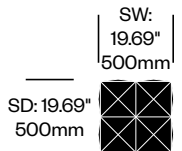

Solo Pouf, 3D Pattern with Four Squares	Number	Grade A
Fabric with Antiskid Bottom	HCBZ-CBP3-1042A	868.00
Fabric with Wood Bottom	HCBZ-CBP3-1042W	1,008.00
Fabric with Casters	HCBZ-CBP3-1042C	1,391.00