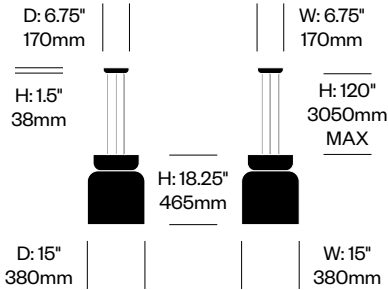

Totem

Pablo Designs | Pablo Pardo and Pablo Studio | 2023 | Imported from China

To order, specify:

1. Product number

Pendant Light, AC	Number	List Price
Opal Glass	HCPL-TMP-AC	1,200.00