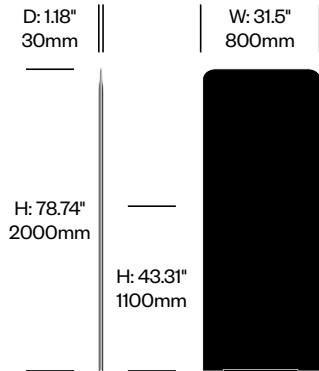

BuzziScreen Mix

BuzziSpace | Sas Adriaenssens | 2015 | Imported from the Netherlands

To order, specify:

1. Product number
2. Surface A upholstery and color
3. Surface B upholstery and color (if contrasting fabric is specified)
4. Zipper color

High Screen, Stop Panel with Split

	Number	Felt	Grade A	Grade B	Grade C	Grade D	Grade E	Grade F
Felt	HCBZ-SMS3-02F	1,004.00						
Fabric	HCBZ-SMS3-02		1,414.00	1,608.00	1,747.00	1,824.00	2,219.00	
Contrasting Felt	HCBZ-SMS3-02FC	1,292.00						
Contrasting Fabric	HCBZ-SMS3-02C		1,702.00	1,896.00	2,035.00	2,112.00	2,507.00