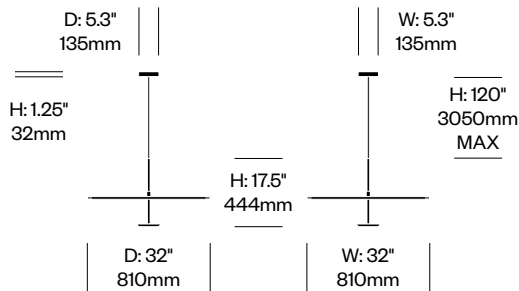

Pendant Light, 32"	Number	List Price
	HCPL-SNP3-32	950.00