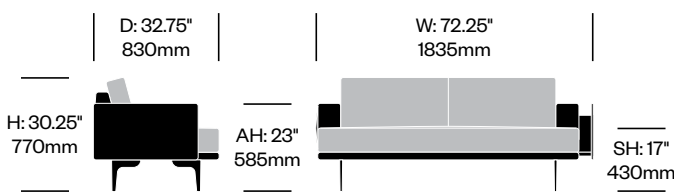

Stain repellent option:

- 1. Add \$98.56 to list price
 - 2. Add **P** to product number
- Example: HCCL-LYL2-BL22**P**

Two Seat Sofa with

Drawer on Left	Number	1 2	Grade A	Grade B	Grade C	Grade D	Grade E	Grade F	Grade G	Grade H	Leather A	Leather B
Polished Aluminum Legs	HCCL-LYL2-BL	■ ■	9,305.05	9,570.26	9,893.17	10,173.70	10,865.90	11,158.81	12,245.65	12,833.76	12,891.15	14,478.55
Painted Legs Grade A	HCCL-LYL2-BL	■ ■	9,378.50	9,643.71	9,966.62	10,247.15	10,939.35	11,232.26	12,319.10	12,907.21	12,964.60	14,552.00
Painted Legs Grade B	HCCL-LYL2-BL	■ ■	9,390.49	9,655.70	9,978.61	10,259.14	10,951.34	11,244.25	12,331.09	12,919.20	12,976.59	14,563.99