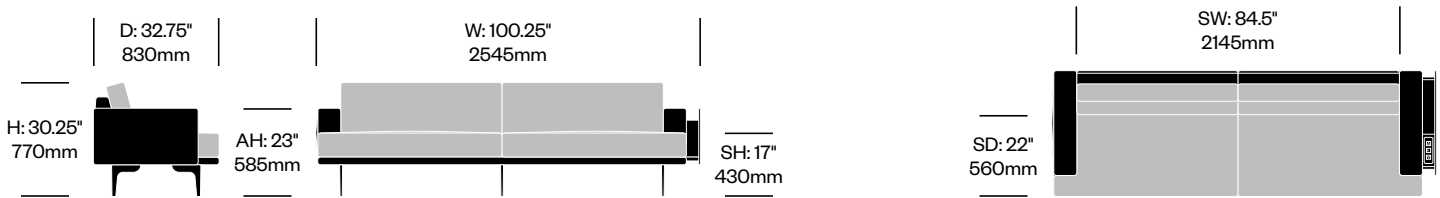

Three Seat Sofa with

Drawer on Left	Number	1 2	Grade A	Grade B	Grade C	Grade D	Grade E	Grade F	Grade G	Grade H	Leather A	Leather B
Polished Aluminum Legs	HCCL-LYL3-BL	■ ■	10,980.70	11,327.75	11,750.18	12,117.17	13,022.81	13,406.00	14,827.87	15,597.34	15,672.64	17,749.47
Painted Legs Grade A	HCCL-LYL3-BL	■ ■	11,090.86	11,437.91	11,860.34	12,227.33	13,132.97	13,516.16	14,938.03	15,707.50	15,782.80	17,859.63
Painted Legs Grade B	HCCL-LYL3-BL	■ ■	11,108.84	11,455.89	11,878.32	12,245.31	13,150.95	13,534.14	14,956.01	15,725.48	15,800.78	17,877.61