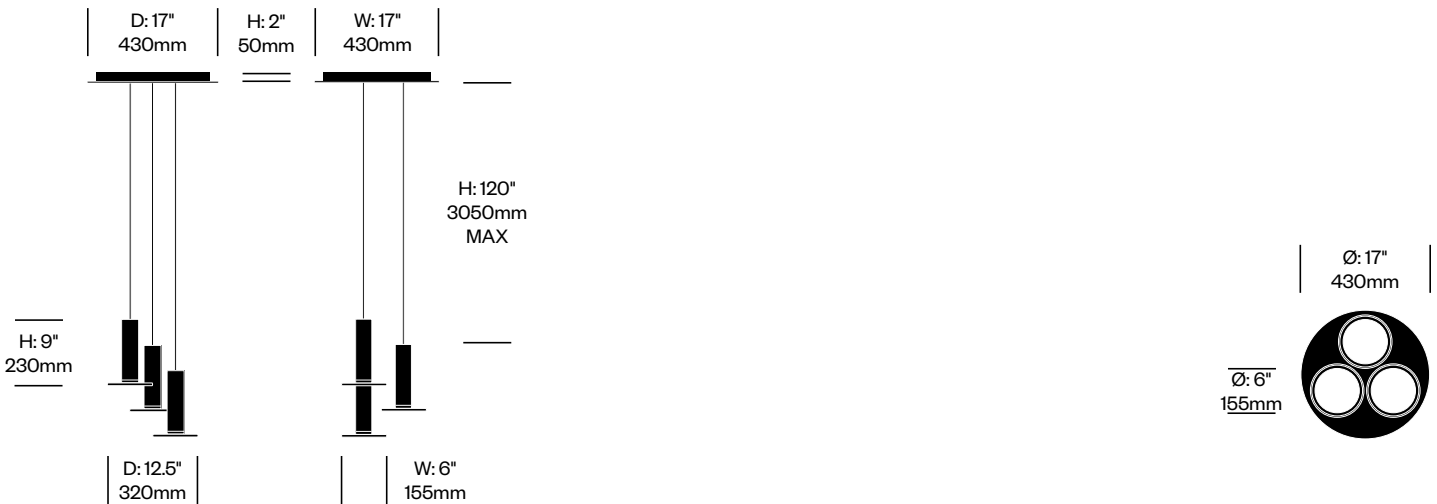

Pendant with Three Lights	Number	List Price
Standard Trim	LEP3-1210	1,345.00
Premium Trim	LEP3-1210	1,420.00