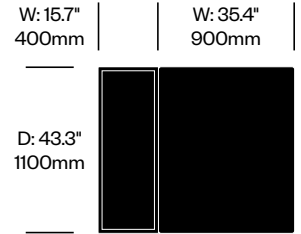

Mex-Hi

Cassina | Piero Lissoni | 2020 | Imported from Italy

To order, specify:

1. Product number
2. Upholstery and color
3. Tray wood color
4. Base trim color

OTTOMAN WITH INTEGRATED WOOD TRAY

Chrome Base	Number	List Price
Leather with American Walnut	HCCS-MHTO-21W	5,475.00
Leather with Black Stained Oak	HCCS-MHTO-21W	5,145.00
Leather with Natural Oak	HCCS-MHTO-21W	5,145.00
Fabric with American Walnut	HCCS-MHTO-22W	5,290.00
Fabric with Black Stained Oak	HCCS-MHTO-22W	4,960.00
Fabric with Natural Oak	HCCS-MHTO-22W	4,960.00

Matte Anthracite Base	Number	List Price
Leather with American Walnut	HCCS-MHTO-21W	4,980.00
Leather with Black Stained Oak	HCCS-MHTO-21W	4,650.00
Leather with Natural Oak	HCCS-MHTO-21W	4,650.00
Fabric with American Walnut	HCCS-MHTO-22W	4,795.00
Fabric with Black Stained Oak	HCCS-MHTO-22W	4,465.00
Fabric with Natural Oak	HCCS-MHTO-22W	4,465.00