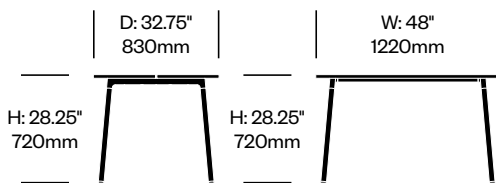

STANDARD HEIGHT COLLABORATIVE TABLE, 32.75" x 48", ALUMINUM TOP

Clear Anodized Aluminum Base	Number	List Price
Clear Anodized Aluminum	HCEM-RNTC-3348-LA	3,360.00