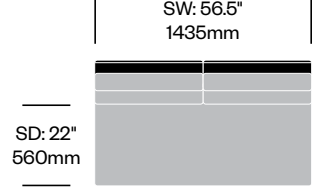

Lounge Chair with

Two Drawers	Number	1 2	Grade A	Grade B	Grade C	Grade D	Grade E	Grade F	Grade G	Grade H	Leather A	Leather B
Polished Aluminum Legs	HCCL-LYL1-BB	■ ■	11,398.26	11,596.65	11,838.10	12,047.83	12,565.47	12,784.45	13,597.16	14,036.91	14,079.23	15,265.99
Painted Legs Grade A	HCCL-LYL1-BB	■ ■	11,471.71	11,670.10	11,911.55	12,121.28	12,638.92	12,857.90	13,670.61	14,110.36	14,152.68	15,339.44
Painted Legs Grade B	HCCL-LYL1-BB	■ ■	11,483.70	11,682.09	11,923.54	12,133.27	12,650.91	12,869.89	13,682.60	14,122.35	14,164.67	15,351.43