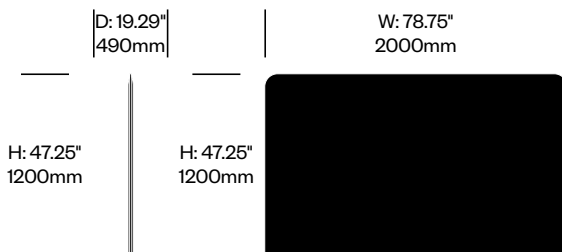

BuzziFree

BuzziSpace | BuzziSpace Studio | 2011 | Imported from the Netherlands

To order, specify:

1. Product number, including:

1 Upholstery type

☐ Felt

☒ Fabric

2. Upholstery and color

3. Contrasting upholstery and color (if applicable)

4. Base paint color

Screen, 47.25"x78.75"	Number	1	Felt	Grade A	Grade B	Grade C	Grade D	Grade E	Grade F
Felt or Fabric	HCBZ-FES1-78		2,074.00	2,751.00	3,633.00	3,345.00	3,441.00	3,920.00	
Contrasting Felt or Fabric	HCBZ-FES1-78	C	2,362.00	3,039.00	3,464.00	3,176.00	3,729.00	4,208.00