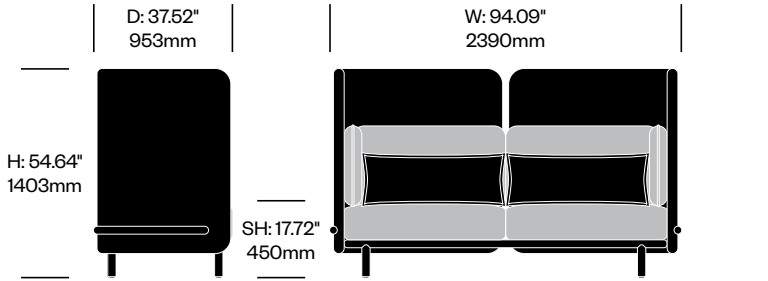

BuzziSpark

BuzziSpace | Alain Gilles | 2018 | Imported from the Netherlands

To order, specify:

1. Product number
2. Shield upholstery and color
3. Interior upholstery and color
4. Back cushion (and arm cushions if applicable) upholstery and color
5. Frame paint color

Two Seat Sofa with Medium Back	Number	Grade A	Grade B	Grade C	Grade D	Grade E
	HCBZ-SKL2-MM2	13,177.00	14,390.00	14,990.00	15,327.00	
with Arm Cushions	HCBZ-SKL2-MMA2	13,628.00	14,914.00	15,554.00	15,911.00	
with Anti-Theft Arm Cushions	HCBZ-SKL2-MMAT2	13,887.00	15,173.00	15,813.00	16,170.00