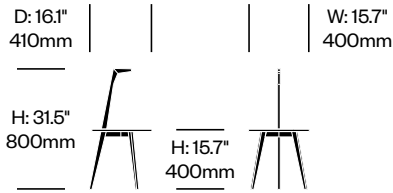

Cicognino

Cassina | Franco Albini | 1953 | Imported from Italy

To order, specify:

1. Product number
2. Wood color

Occasional Table	Number	List Price
Amaranth Stained Ash	HCCS-CNTO	1,870.00
American Walnut	HCCS-CNTO	2,060.00
Black Stained Ash	HCCS-CNTO	1,870.00
Natural Ash	HCCS-CNTO	1,870.00