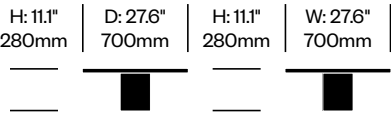

LARGE OCCASIONAL TABLE, GLASS TOP WITH STONE BASE

Gunmetal Grey Frame	Number	List Price
Black Marquiña Marble Base	HCCS-9TO-4G	2,575.00
Emperador Marble Base	HCCS-9TO-4G	3,895.00
Grey Carnico Marble Base	HCCS-9TO-4G	3,715.00
White Carrara Marble Base	HCCS-9TO-4G	2,595.00

Matte Anthracite Frame	Number	List Price
Black Marquiña Marble Base	HCCS-9TO-4G	2,510.00
Emperador Marble Base	HCCS-9TO-4G	3,805.00
Grey Carnico Marble Base	HCCS-9TO-4G	3,645.00
White Carrara Marble Base	HCCS-9TO-4G	2,510.00