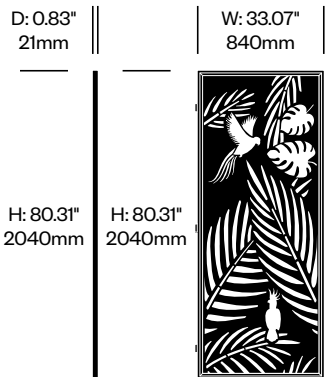

Add On Screen, Parrots Pattern	Number	List Price
Felt	HCBZ-FSSA-PRF	1,633.00
Contrasting Felt	HCBZ-FSSA-PRFC	1,979.00