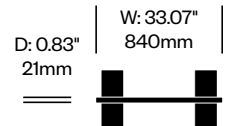

Single Screen, Royal Pattern	Number	List Price
Felt	HCBZ-FSS1-RLF	2,263.00
Contrasting Felt	HCBZ-FSS1-RLFC	2,609.00