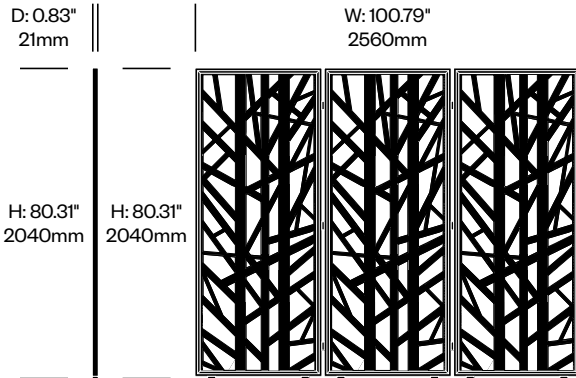

BuzziFalls Standing

BuzziSpace | Sas Adriaenssens | 2016 | Imported from the Netherlands

To order, specify:

1. Product number
2. Felt color
3. Contrasting felt color (if applicable)
4. Trim paint color

Trio Screen, Grid Pattern	Number	List Price
Felt	HCBZ-FSS3-GRF	4,864.00
Contrasting Felt	HCBZ-FSS3-GRFC	5,210.00