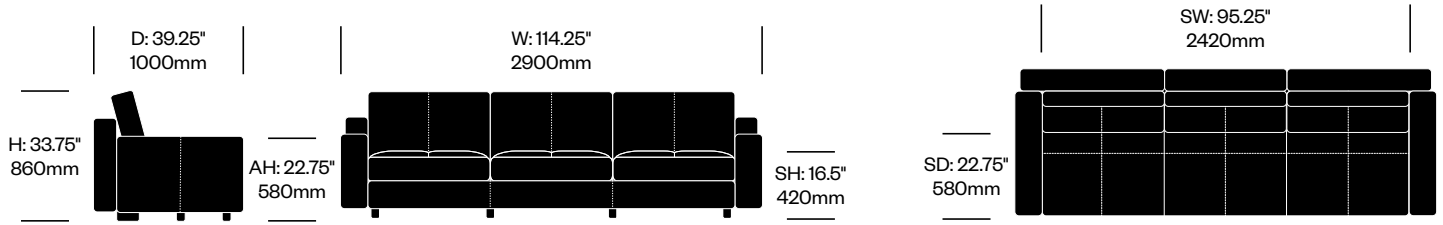

Massimosistema

Poltrona Frau | Poltrona Frau R+D | 2009 | Imported from Italy

To order, specify:

1. Product number
2. Upholstery and color

Three Seat with Low Arms	Number	List Price
Leather	HCPF-MSS3-LL	11,220.00