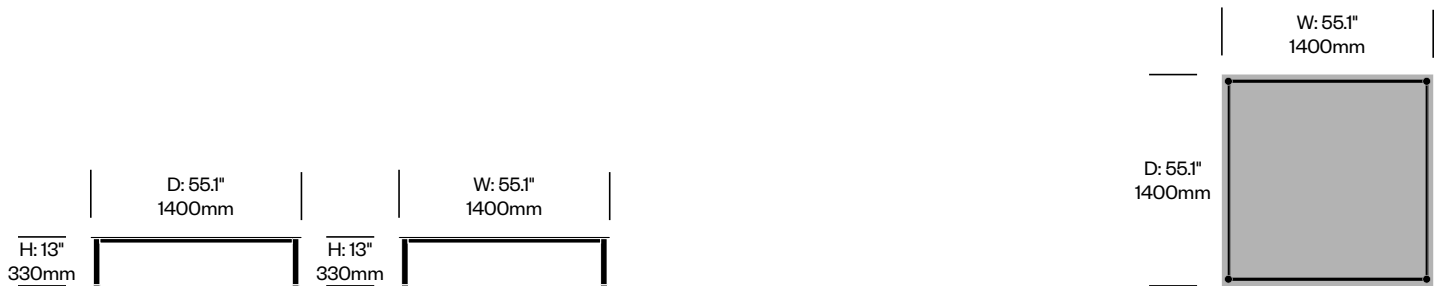

Large Square Occasional Table	Number	List Price
Clear Glass Top	HCCS-L103	3,870.00