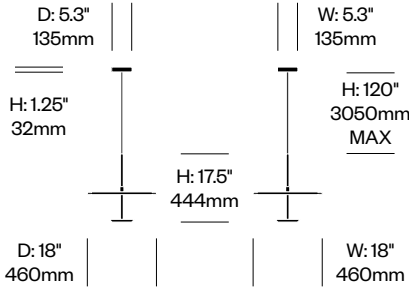

Sky Sound

Pablo Designs | Pablo Pardo and Pablo Studio | 2020 | Imported from China

To order, specify:

1. Product number
2. Shade felt color
3. Trim color

Pendant Light, 18"	Number	List Price
	HCPL-SNP1-18	650.00