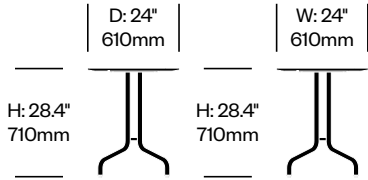

1 Inch

Emeco | Jasper Morrison | 2017 | Made in the United States

To order, specify:

1. Product number
2. Top surface and color
3. Base trim color

STANDARD HEIGHT COLLABORATIVE TABLE, 24" ROUND

Black Base	Number	List Price
Laminate Grade A	HCEM-INTC-R24-LL	1,010.00
Laminate Grade B	HCEM-INTC-R24-LL	1,255.00
Accoya	HCEM-INTC-R24-LW	1,555.00
Ash	HCEM-INTC-R24-LW	1,160.00
Walnut	HCEM-INTC-R24-LW	1,430.00