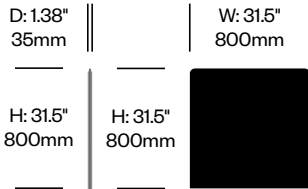

High Screen with Rounded Corners, 31.5"

	Number	1	Felt	Grade A	Grade B	Grade C	Grade D	Grade E	Grade F
Felt or Fabric	HCBZ-DKS3-31R		670.00	831.00	990.00	1,055.00	1,090.00	1,271.00	
Contrasting Felt or Fabric	HCBZ-DKS3-31R	C	949.00	1,110.00	1,269.00	1,334.00	1,369.00	1,550.00