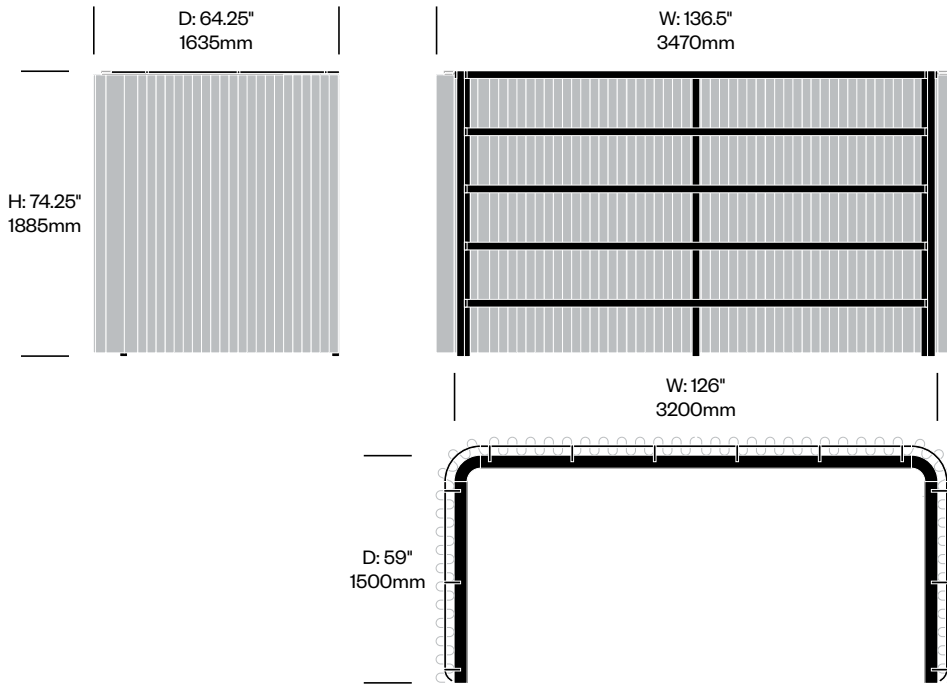

BuzziBracks

BuzziSpace | Alain Gilles | 2018 | Imported from the Netherlands

To order, specify:

1. Product number
2. Frame paint color
3. Left curtain upholstery and color
4. Right curtain upholstery and color

High Frame with

Symmetrical Curtains, 59" x 126"

Number	Grade A	Grade B	Grade C	Grade D	Grade E	Grade F
HCBZ-BRFS-H59126	13,754.00	15,926.00	16,341.00	17,639.00		19,286.00