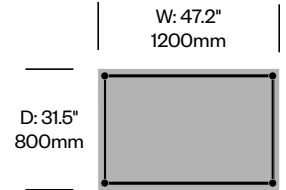

LC10-P

Cassina | Le Corbusier, Jeanneret, Perriand | 1928 | Imported from Italy

To order, specify:

1. Product number
2. Top glass color
3. Frame paint color

Rectangle Collaborative Table	Number	List Price
Clear Glass Top	HCCS-L102	2,830.00
Textured Glass Top	HCCS-L102	3,105.00