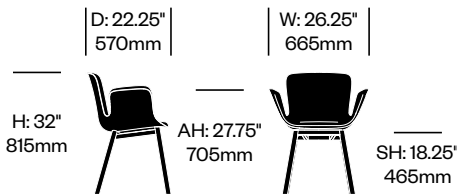

Side Chair with Four Wood Legs

Number

List Price

Fabric Grade B	HCCE-JSS4-W2	Currently Unavailable
Fabric Grade C	HCCE-JSS4-W2	1,675.00
Fabric Grade D	HCCE-JSS4-W2	Currently Unavailable
Fabric Grade E	HCCE-JSS4-W2	1,860.00
Fabric Grade F	HCCE-JSS4-W2	1,860.00