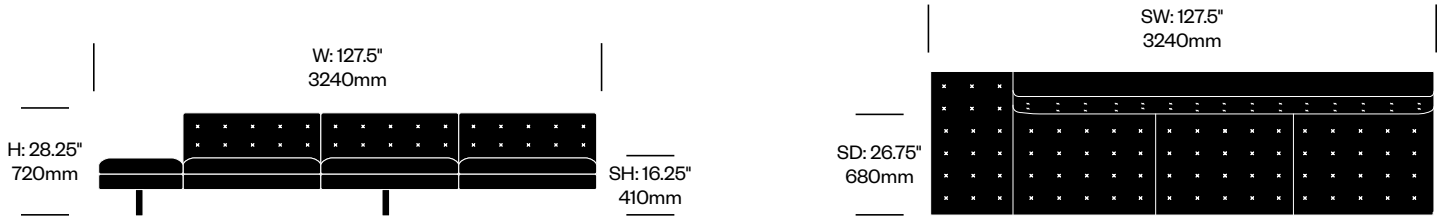

Kennedee

Poltrona Frau | Jean-Marie Massaud | 2006 | Imported from Italy

To order, specify:

1. Product number
2. Upholstery and color

Three Seat without Arms, Bench on Right	Number	List Price
Leather	HCPF-KEL3-R	17,200.00