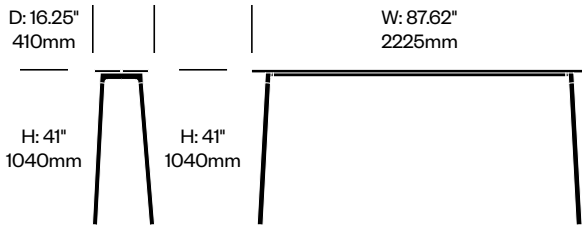

BAR HEIGHT OCCASIONAL TABLE, 16.25" x 87.62", ALUMINUM TOP

Clear Anodized Aluminum Base	Number	List Price
Clear Anodized Aluminum	HCEM-RNTO-1688-HA	2,860.00