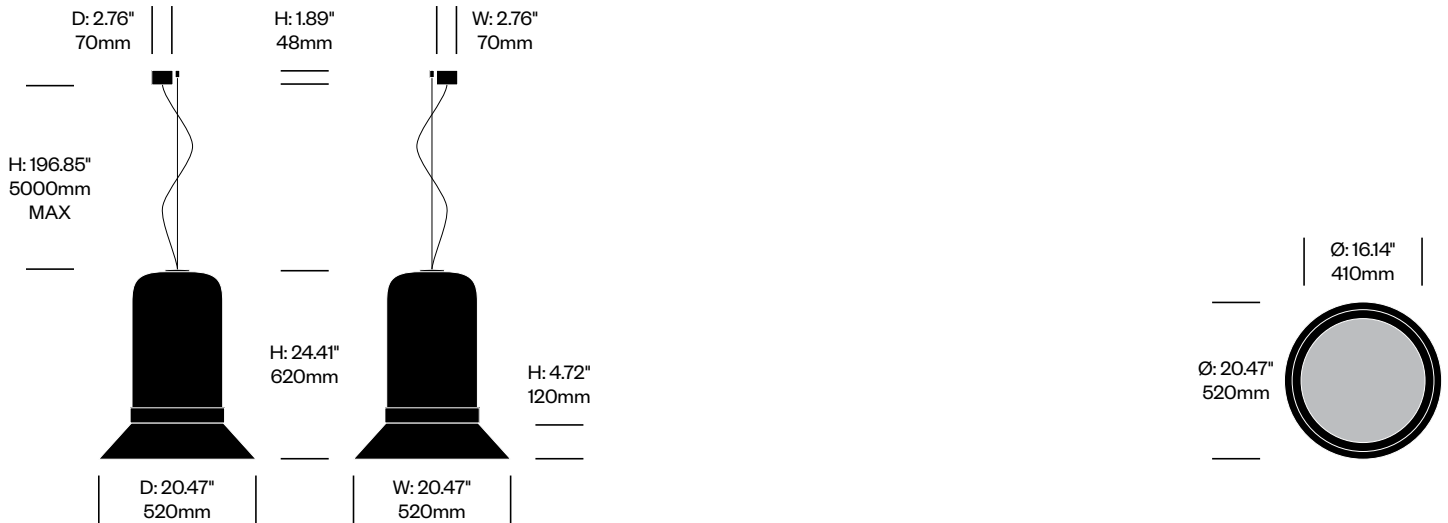

BuzziHat

BuzziSpace | Alain Gilles | Imported from the Netherlands

To order, specify:

1. Product number
2. Upholstery and color
3. Shade paint color
4. Ring paint color
5. Cable trim color

Large Pendant Light	Number	Grade A	Grade B	Grade C	Grade D	Grade E
79.74" (2000mm) Cables	HCBZ-HTP3-1	4,405.00	4,457.00	4,484.00	4,499.00	4,573.00
196.85" (5000mm) Cables	HCBZ-HTP3-2	4,616.00	4,668.00	4,695.00	4,710.00	4,784.00