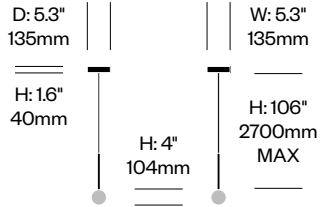

Table Light, 12"	Number	List Price
	HCPL-BST3-12	525.00

Bola Sphere

Pablo Designs | Pablo Pardo and Pablo Studio | 2019 | Imported from China

To order, specify:

1. Product number
2. Trim color

Pendant Light, 4"	Number	List Price
	HCPL-BSP1-4	295.00