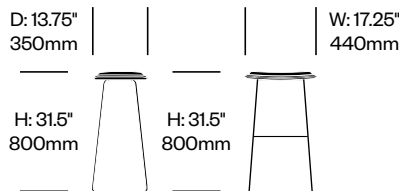

High Stool	Number	COM/COL	List Price
Leather	HCCE-HPS3-1	1,155.00	1,510.00
Fabric	HCCE-HPS3-2	1,140.00	1,240.00
Faux Leather	HCCE-HPS3-3	1,140.00	1,155.00