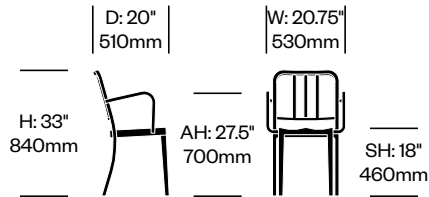

1006 Navy®

Emeco | 1944 | Made in the United States

To order, specify:

- Product number, including:

1 Glide type

- Felt (add \$20.00 to list price)
- Plastic

- Frame trim color

Stacking Side Chair	Number	1	List Price
Hand-Brushed, Clear Anodized Aluminum	HCCEM-N6S4-	NK	935.00
Hand-Polished Aluminum	HCCEM-N6S4-	NK	2,035.00