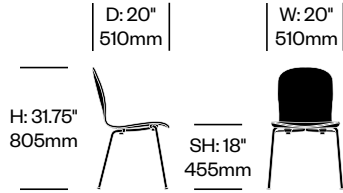

Tate Color

Cappellini | Jasper Morrison | 2012 | Imported from Italy

To order, specify:

1. Product number
2. Seat aniline dyed wood color
3. Base trim color

Stacking Side Chair

Number

List Price

Painted Base	HCCE-TCS4-4	880.00
Satin Stainless Steel Base	HCCE-TCS4-4	935.00