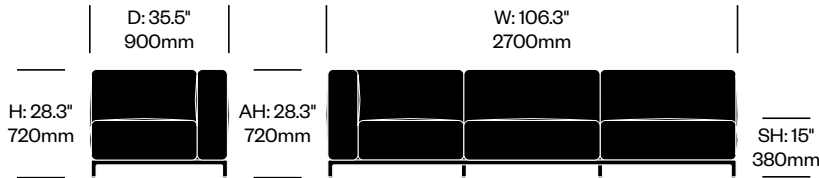

WIDE THREE SEAT SOFA WITHOUT ARMS

Chrome Base	Number	List Price
Leather	HCCS-MHL3-WNN1	15,565.00
Fabric	HCCS-MHL3-WNN2	14,050.00
Matte Anthracite Base	Number	List Price
Leather	HCCS-MHL3-WNN1	14,290.00
Fabric	HCCS-MHL3-WNN2	12,775.00