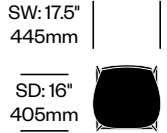

Tate Soft

Cappellini | Jasper Morrison | 2000 | Imported from Italy

To order, specify:

1. Product number
2. Upholstery and color
3. Base trim color

HIGH STOOL WITH HIGH BACK

Painted Base	Number	COM/COL	List Price
Leather	HCCE-TSS3-HS1	1,585.00	1,885.00
Fabric	HCCE-TSS3-HS2	1,565.00	1,745.00
Faux Leather	HCCE-TSS3-HS3	1,565.00	1,585.00

Satin Stainless Steel Base	Number	COM/COL	List Price
Leather	HCCE-TSS3-HS1	1,715.00	2,005.00
Fabric	HCCE-TSS3-HS2	1,695.00	1,865.00
Faux Leather	HCCE-TSS3-HS3	1,695.00	1,715.00