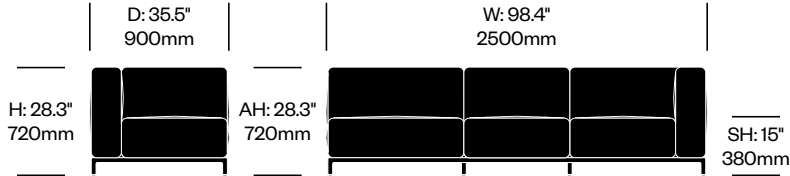

Mex-Hi

Cassina | Piero Lissoni | 2020 | Imported from Italy

To order, specify:

1. Product number
2. Upholstery and color
3. Base trim color

THREE SEAT SOFA WITH LEFT ARM

Chrome Base	Number	List Price
Leather	HCCS-MHL3-AN1	15,750.00
Fabric	HCCS-MHL3-AN2	14,335.00

Matte Anthracite Base	Number	List Price
Leather	HCCS-MHL3-AN1	14,515.00
Fabric	HCCS-MHL3-AN2	13,100.00