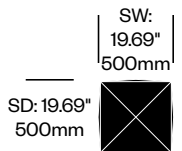

1. Product number
2. Upholstery and color

Solo Pouf, Flat	Number	Grade A	Grade B	Grade C	Grade D
Fabric with Antiskid Bottom	HCBZ-CBPF-12A	582.00	691.00	736.00	761.00
Fabric with Wood Bottom	HCBZ-CBPF-12W	727.00	845.00	889.00	914.00
Fabric with Casters	HCBZ-CBPF-12C	1,105.00	1,224.00	1,267.00	1,295.00