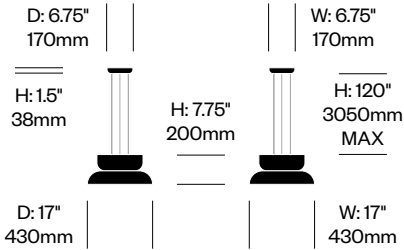

Totem

Pablo Designs | Pablo Pardo and Pablo Studio | 2023 | Imported from China

To order, specify:

1. Product number

Pendant Light, DC	Number	List Price
Opal Glass	HCPL-TMP-DC	1,050.00

Pendant Light, DD	Number	List Price
Opal Glass	HCPL-TMP-DD	1,175.00