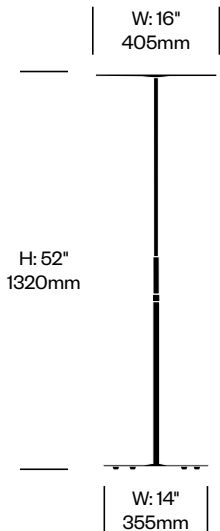

Floor Light	Number	List Price
Without Pedestal	LRFO-5208	825.00