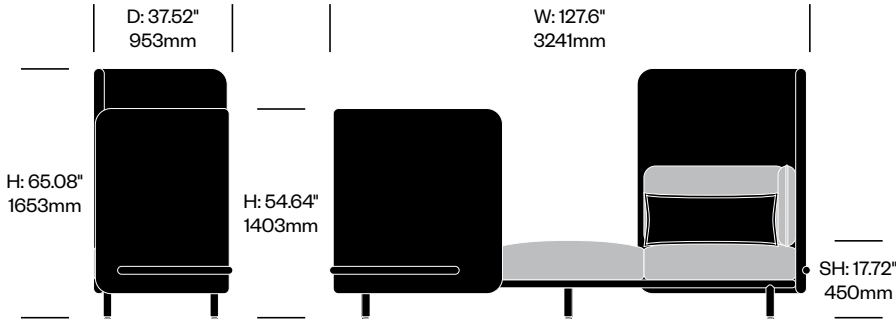

BuzziSpark

BuzziSpace | Alain Gilles | 2018 | Imported from the Netherlands

To order, specify:

1. Product number
2. Shield upholstery and color
3. Interior upholstery and color
4. Back cushion (and arm cushions if applicable) upholstery and color
5. Frame paint color

Three Seat Sofa with One High Back and One Medium Back, Open Left

	Number	Grade A	Grade B	Grade C	Grade D	Grade E
	HCBZ-SKL3-LMH2	19,203.00	20,913.00	21,764.00	22,237.00	
with Arm Cushions	HCBZ-SKL3-LMHA2	19,654.00	21,437.00	22,328.00	22,821.00	
with Anti-Theft Arm Cushions	HCBZ-SKL3-LMHAT2	19,913.00	21,696.00	22,587.00	23,080.00