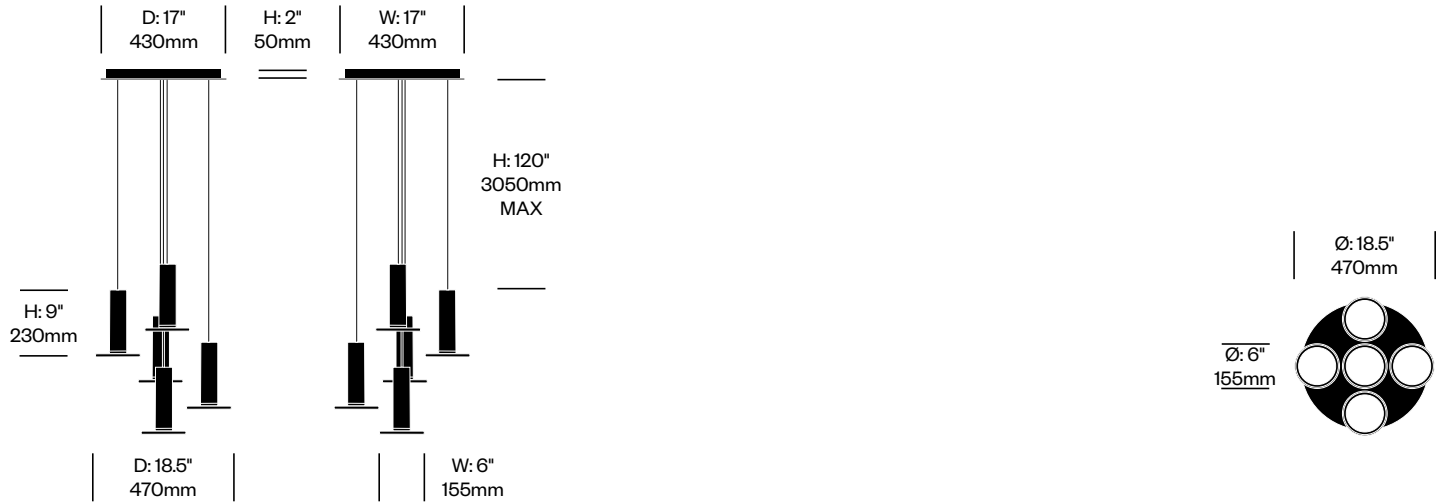

Pendant with Five Lights	Number	List Price
Standard Trim	LEP5-1810	2,045.00
Premium Trim	LEP5-1810	2,170.00

Pendant with Seven Lights	Number	List Price
Standard Trim	LEP7-1810	2,745.00
Premium Trim	LEP7-1810	2,920.00