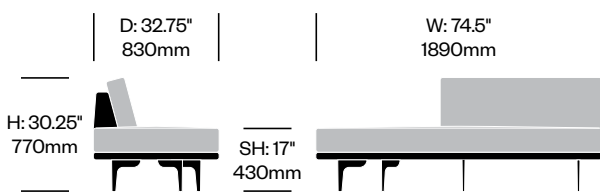

Stain repellent option:

- 1. Add \$98.86 to list price
 - 2. Add **P** to product number
- Example: HCCL-LYLC-R22**P**

Curved Lounge with

Curve on Right	Number	1 2	Grade A	Grade B	Grade C	Grade D	Grade E	Grade F	Grade G	Grade H	Leather A	Leather B
Polished Aluminum Legs	HCCL-LYLC-R	■ ■	5,269.25	5,516.01	5,816.46	6,077.49	6,721.56	6,994.13	8,005.41	8,552.65	8,596.85	10,070.38
Painted Legs Grade A	HCCL-LYLC-R	■ ■	5,379.41	5,626.17	5,926.62	6,187.65	6,831.72	7,104.29	8,115.57	8,662.81	8,707.01	10,180.54
Painted Legs Grade B	HCCL-LYLC-R	■ ■	5,397.39	5,644.15	5,944.60	6,205.63	6,849.70	7,122.27	8,133.55	8,680.79	8,724.99	10,198.52