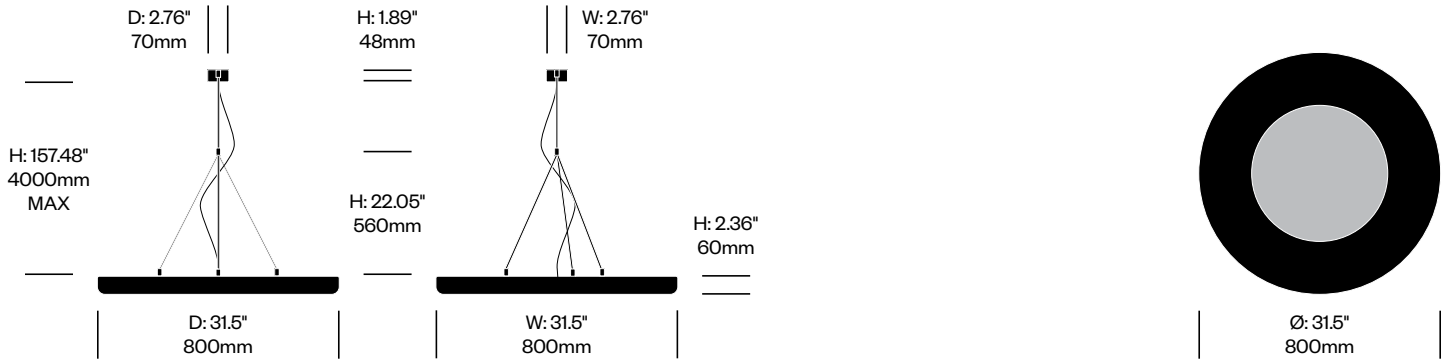

BuzziMoon

BuzziSpace | BuzziSpace Studio | 2016 | Imported from the Netherlands

To order, specify:

1. Product number
2. Upholstery and color

Small Pendant Light, Flat	Number	Grade A	Grade B	Grade C	Grade D	Grade E	Grade F
Fabric	HCBZ-MNP1-F	4,207.00	4,904.00	4,970.00	5,005.00	5,189.00	