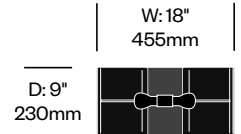

Large Table Light	Number	List Price
	HCPL-TTT3-27	600.00