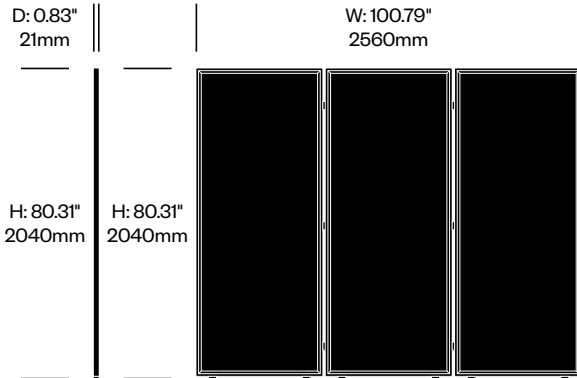

BuzziFalls Standing

BuzziSpace | Sas Adriaenssens | 2016 | Imported from the Netherlands

To order, specify:

1. Product number
2. Felt color
3. Contrasting felt color (if applicable)
4. Trim paint color

Trio Screen, Plain

Number

List Price

Felt	HCBZ-FSS3-PNF	4,048.00
Contrasting Felt	HCBZ-FSS3-PNFC	4,394.00