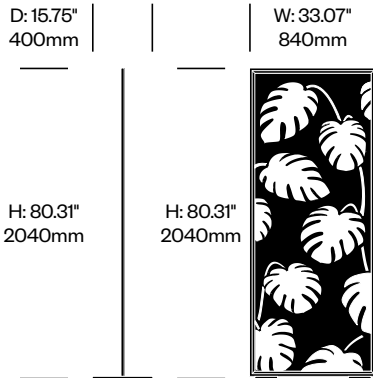

BuzziFalls Standing

BuzziSpace | Sas Adriaenssens | 2016 | Imported from the Netherlands

To order, specify:

1. Product number
2. Felt color
3. Contrasting felt color (if applicable)
4. Trim paint color

Single Screen, Tropics Pattern	Number	List Price
Felt	HCBZ-FSSI-TRF	1,872.00
Contrasting Felt	HCBZ-FSSI-TRFC	2,218.00