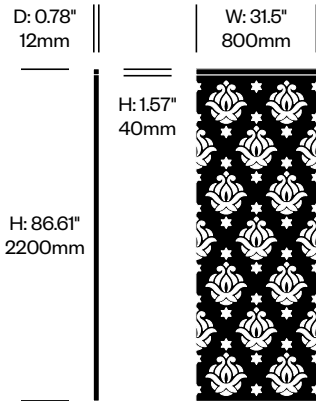

Small Screen, Royal Pattern	Number	List Price
Felt	HCBZ-FAS1-RL	1,391.00
Contrasting Felt	HCBZ-FAS1-RLC	1,737.00

Large Screen, Royal Pattern	Number	List Price
Felt	HCBZ-FAS2-RL	1,438.00
Contrasting Felt	HCBZ-FAS2-RLC	1,784.00