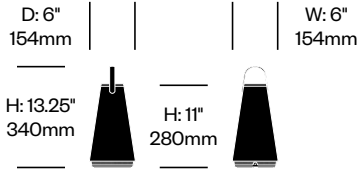

UMA

Pablo Designs | Carmine Deganello and Pablo Pardo | 2015 | Imported from China

---

To order, specify:

1. Product number

Audio Lantern

Number

List Price

HCPL-UMT2-11

599.00