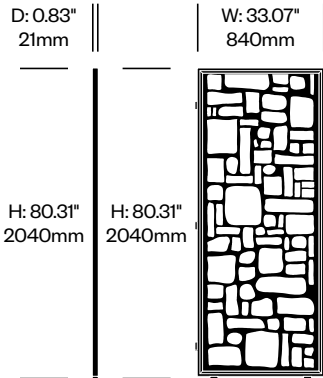

BuzziFalls Standing

BuzziSpace | Sas Adriaenssens | 2016 | Imported from the Netherlands

To order, specify:

1. Product number
2. Felt color
3. Contrasting felt color (if applicable)
4. Trim paint color

Add On Screen, Pebbles Pattern	Number	List Price
Felt	HCBZ-FSSA-PBF	1,904.00
Contrasting Felt	HCBZ-FSSA-PBFC	2,250.00