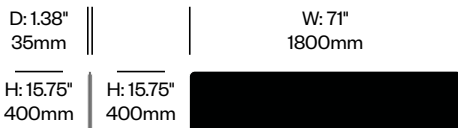

Low Screen with Rounded Corners, 71"

	Number	1	Felt	Grade A	Grade B	Grade C	Grade D	Grade E	Grade F
Felt or Fabric	HCBZ-DKS1-71R		757.00	936.00	1,106.00	1,173.00	1,211.00	1,401.00	
Contrasting Felt or Fabric	HCBZ-DKS1-71R	C	1,036.00	1,215.00	1,385.00	1,452.00	1,490.00	1,680.00