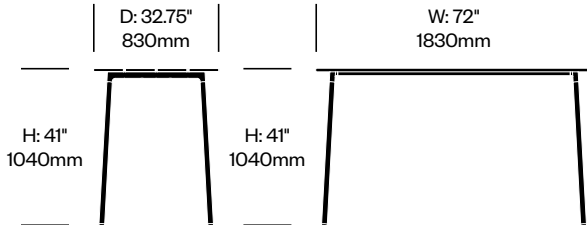

Run

Emeco | Sam Hecht and Kim Colin | 2016 | Made in the United States

To order, specify:

1. Product number
2. Top wood or trim color
3. Base trim color