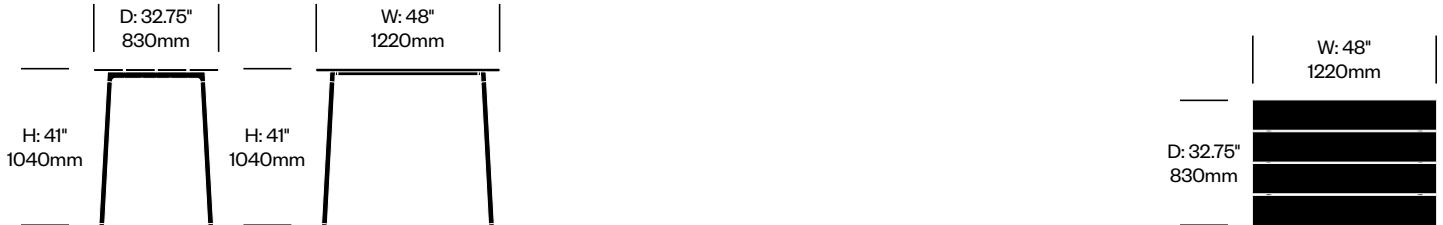

Run

Emeco | Sam Hecht and Kim Colin | 2016 | Made in the United States

To order, specify:

1. Product number
2. Top wood or trim color
3. Base trim color

BAR HEIGHT COLLABORATIVE TABLE, 32.75" x 48", ALUMINUM TOP

Clear Anodized Aluminum Base	Number	List Price
Clear Anodized Aluminum	HCEM-RNTC-3348-HA	3,575.00