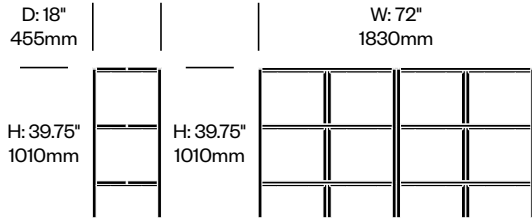

Black (EPC-1)

Clear Anodized Aluminum (EMT-1)

Run

Emeco | Sam Hecht and Kim Colin | 2016 | Made in the United States

To order, specify:

1. Product number
2. Shelf wood or trim color
3. Frame trim color

BOOKCASE