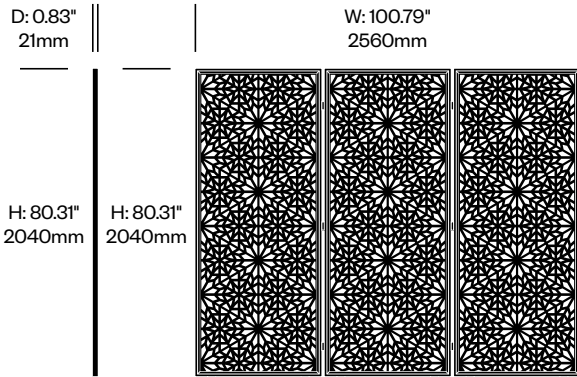

Add On Screen, Alhambra Pattern	Number	List Price
Felt	HCBZ-FSSA-ALF	2,262.00
Contrasting Felt	HCBZ-FSSA-ALFC	2,608.00

Trio Screen, Alhambra Pattern	Number	List Price
Felt	HCBZ-FSS3-ALF	6,670.00
Contrasting Felt	HCBZ-FSS3-ALFC	7,016.00