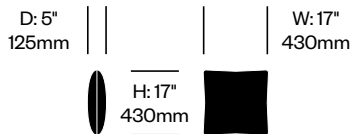

Square Pillow, 17"x17"	Number	Grade A	Grade B	Grade C	Grade D	Grade E	Grade F	Grade G
Polyester Fill	HCJC-JP-P1717-SNN	164.00	252.00	282.00	310.00	337.00	378.00	417.00
Polyester Fill with Water Resistant Muslin Wrap	HCJC-JP-P1717-SNM	219.00	308.00	339.00	366.00	393.00	435.00	474.00