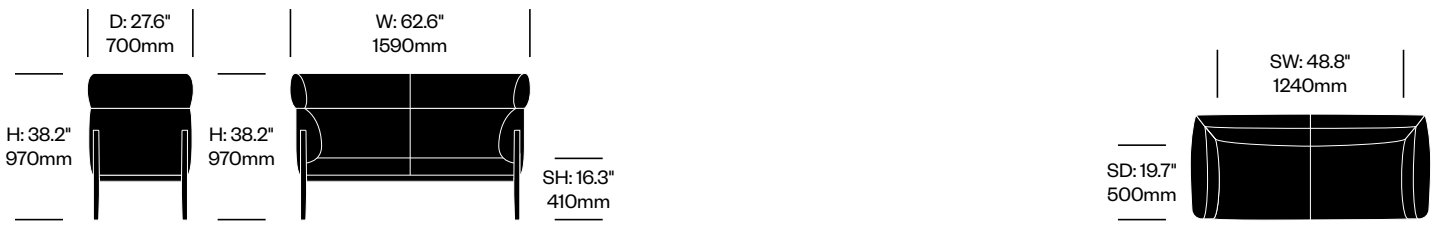

Two Seat Sofa with High Back	Number	List Price
Leather	HCCS-CSL2-H1	11,445.00
Fabric	HCCS-CSL2-H2	10,260.00