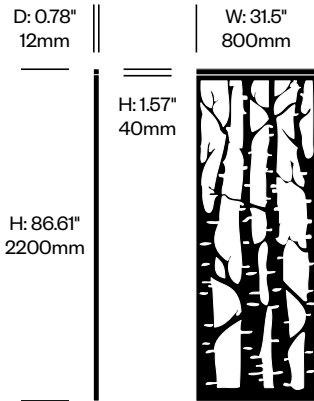

BuzziFalls

BuzziSpace | Sas Adriaenssens | 2014 | Imported from the Netherlands

To order, specify:

1. Product number
2. Felt color
3. Contrasting felt color (if applicable)
4. Trim paint

Note:

A mounting kit must be ordered separately as a requirement to hang BuzziFalls screens. Various attachment options are available for ceiling or wall mount.

Small Screen, Birch Pattern	Number	List Price
Felt	HCBZ-FAS1-BR	1,109.00
Contrasting Felt	HCBZ-FAS1-BRC	1,455.00