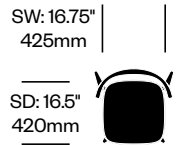

Newood Light

Cappellini | Brogiato Traverso | 2020 | Imported from Italy

To order, specify:

1. Product number
2. Upholstery and color (if applicable)
3. Wood color

Stacking Side Chair	Number	List Price
Leather	HCCE-NLS4-1	1,375.00
Fabric	HCCE-NLS4-2	1,105.00
Faux Leather	HCCE-NLS4-3	1,015.00
Wood	HCCE-NLS4-W	950.00