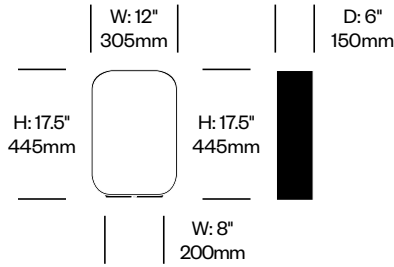

Contour

Pablo Designs | Pablo Studio | 2015 | Imported from China, Assembled in the United States

To order, specify:

1. Product number
2. Trim color

Small Table Light	Number	List Price
Standard Trim	LCT1-1708	475.00
Premium Trim	LCT1-1708	475.00