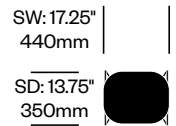

High Stool	Number	COM/COL	List Price
Leather	HCCE-MSS3-1	1,265.00	1,665.00
Fabric	HCCE-MSS3-2	1,230.00	1,355.00
Faux Leather	HCCE-MSS3-3	1,230.00	1,265.00
Wood	HCCE-MSS3-W		1,025.00