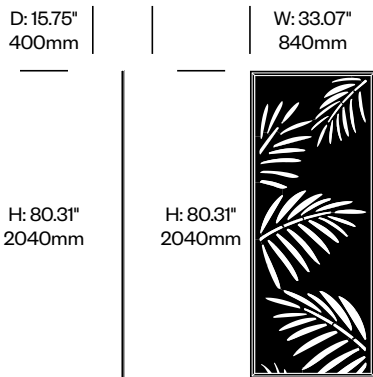

Single Screen, Palms Pattern	Number	List Price
Felt	HCBZ-FSS1-PLF	1,872.00
Contrasting Felt	HCBZ-FSS1-PLFC	2,218.00