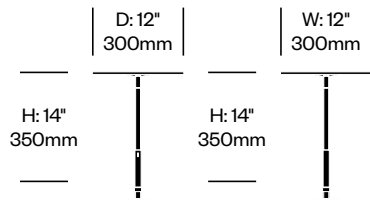

Grommet Mounted Light	Number	List Price
	LRT1-1408-G	550.00