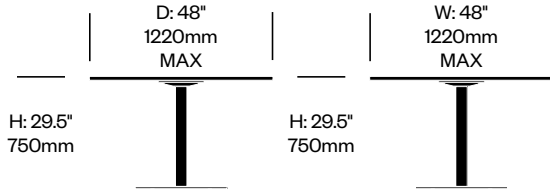

JANUScafé: Demi-Sec Grande Base

JANUS et Cie | Made in China

To order, specify:

1. Product number
2. Top surface and color
3. Base trim color

STANDARD HEIGHT TABLES

Round Table, 30"	Number	List Price
Aluminum Top, Painted Base	HCJC-JC-DGP1-N3030NA	1,511.00
Aluminum Top, Stainless Steel Base	HCJC-JC-DGS1-N3030NA	1,687.00
Wood Top, Painted Base	HCJC-JC-DGP1-N3030NW	1,496.00
Wood Top, Stainless Steel Base	HCJC-JC-DGS1-N3030NW	1,672.00
CHPL Top, Painted Base	HCJC-JC-DGP1-N3030NC	1,920.00
CHPL Top, Stainless Steel Base	HCJC-JC-DGS1-N3030NC	2,096.00

Round Table, 36"	Number	List Price
Aluminum Top, Painted Base	HCJC-JC-DGP1-N3636NA	1,639.00
Aluminum Top, Stainless Steel Base	HCJC-JC-DGS1-N3636NA	1,815.00
Wood Top, Painted Base	HCJC-JC-DGP1-N3636NW	1,724.00
Wood Top, Stainless Steel Base	HCJC-JC-DGS1-N3636NW	1,900.00
CHPL Top, Painted Base	HCJC-JC-DGP1-N3636NC	1,949.00
CHPL Top, Stainless Steel Base	HCJC-JC-DGS1-N3636NC	2,125.00