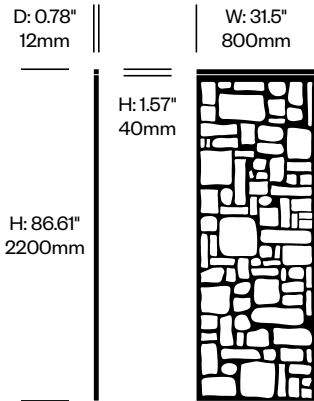

Small Screen, Pebbles Pattern	Number	List Price
Felt	HCBZ-FAS1-PB	1,356.00
Contrasting Felt	HCBZ-FAS1-PBC	1,702.00

Large Screen, Pebbles Pattern	Number	List Price
Felt	HCBZ-FAS2-PB	1,404.00
Contrasting Felt	HCBZ-FAS2-PBC	1,750.00