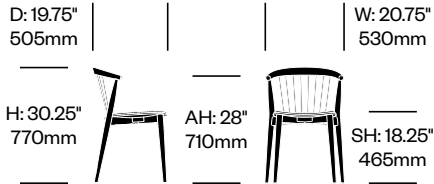

Newood

Cappellini | Brogiato Traverso | 2020 | Imported from Italy

To order, specify:

1. Product number
2. Upholstery and color (if applicable)
3. Wood color

Stacking Side Chair

Number

List Price

Leather	HCCE-NWS4-1	1,470.00
Fabric	HCCE-NWS4-2	1,195.00
Faux Leather	HCCE-NWS4-3	1,105.00
Wood	HCCE-NWS4-W	1,070.00