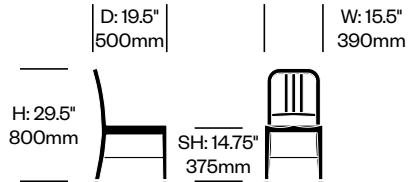

Emeco | 1944 | Made in the United States

To order, specify:

1. Product number, including:

1 Glide type

- Felt (add \$20.00 to list price)
- Plastic

2. Frame trim color

Mini Side Chair	Number	1	List Price
Hand-Brushed, Clear Anodized Aluminum	HCEM-N6M4-	N	740.00