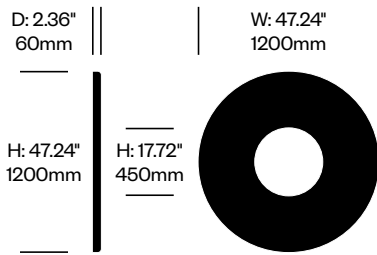

Large Screen, Flat	Number	Grade A	Grade B	Grade C	Grade D	Grade E	Grade F
Fabric with Antiskid Back	HCBZ-DNS3-FA	2,026.00	2,388.00	2,532.00	2,615.00	3,028.00	
Fabric with Fabric Back	HCBZ-DNS3-F2	2,535.00	2,974.00	3,148.00	3,251.00	3,755.00