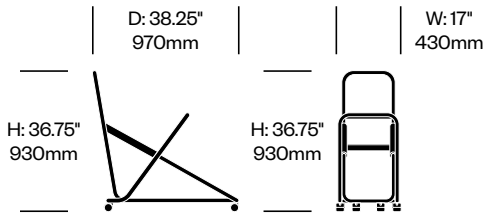

To order, specify:

1. Product number
2. Paint color

Trolley Cart	Number	List Price
Stacks 12 Chairs	HCCE-NWTC	785.00