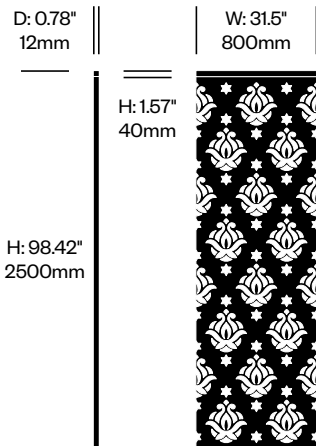

Small Screen, Royal Pattern	Number	List Price
Felt	HCBZ-FAS1-RL	1,391.00
Contrasting Felt	HCBZ-FAS1-RLC	1,737.00

Large Screen, Royal Pattern	Number	List Price
Felt	HCBZ-FAS2-RL	1,438.00
Contrasting Felt	HCBZ-FAS2-RLC	1,784.00