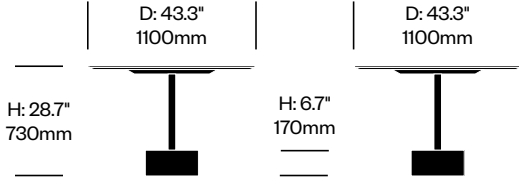

9

Cassina | Piero Lissoni | 2014 | Imported from Italy

To order, specify:

1. Product number
2. Top laminate, wood, or stone color

LARGE COLLABORATIVE TABLE, STONE BASE

Matte Anthracite Frame	Number	List Price
Black Laminate	HCCS-9TC-2L	4,635.00
White Laminate	HCCS-9TC-2L	4,635.00
American Walnut	HCCS-9TC-2W	6,845.00
Black Stained Ash	HCCS-9TC-2W	5,745.00
Black Marquiña Marble	HCCS-9TC-2S	9,315.00
White Carrara Marble	HCCS-9TC-2S	9,315.00