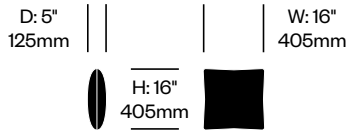

Square Pillow, 16"x16"	Number	Grade A	Grade B	Grade C	Grade D	Grade E	Grade F	Grade G
Polyester Fill	HCJC-JP-P1616-SNN	164.00	252.00	282.00	310.00	337.00	378.00	417.00
Polyester Fill with Water Resistant Muslin Wrap	HCJC-JP-P1616-SNM	219.00	308.00	339.00	366.00	393.00	435.00	474.00