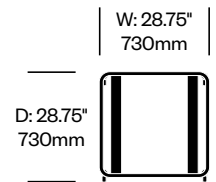

To order, specify:

1. Product number

Trolley Cart	Number	List Price
Stacks Eight Chairs	HCCE-TCTC	770.00