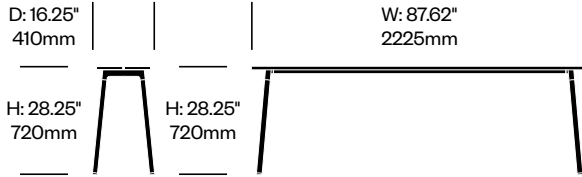

Run

Emeco | Sam Hecht and Kim Colin | 2016 | Made in the United States

To order, specify:

1. Product number
2. Top wood or trim color
3. Base trim color

STANDARD HEIGHT OCCASIONAL TABLE, 16.25" x 87.62", ALUMINUM TOP