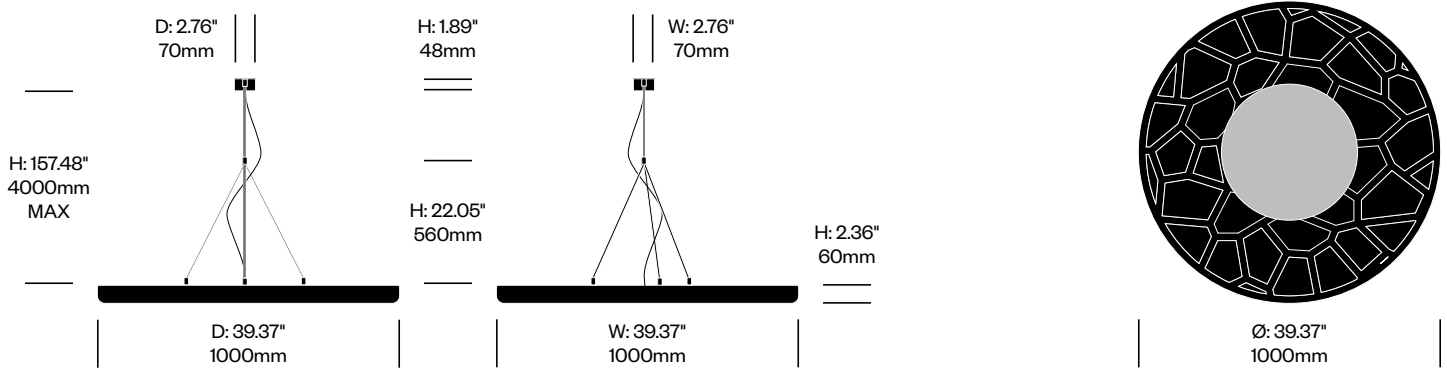

BuzziMoon

BuzziSpace | BuzziSpace Studio | 2016 | Imported from the Netherlands

To order, specify:

1. Product number
2. Upholstery and color

Medium Pendant Light, 3D Leaf	Number	Grade A	Grade B	Grade C	Grade D	Grade E	Grade F
Fabric	HCBZ-MNP2-L	4,555.00	5,380.00	5,456.00	5,497.00	5,710.00