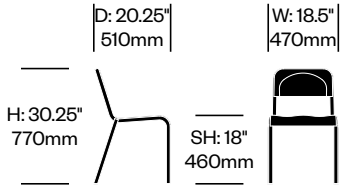

1951™

Emeco | Adrian van Hooydonk, BMW Designworks | 2005 | Made in the United States

To order, specify:

1. Product number, including:

1 Glide type

☐ Felt (add $20.00 to list price)

☐ Plastic

2. Seat and back trim color

3. Frame trim color

Stacking Side Chair

Number **1**

List Price

Recycled Polyethylene (PET)

HCEM-19S4-■

565.00