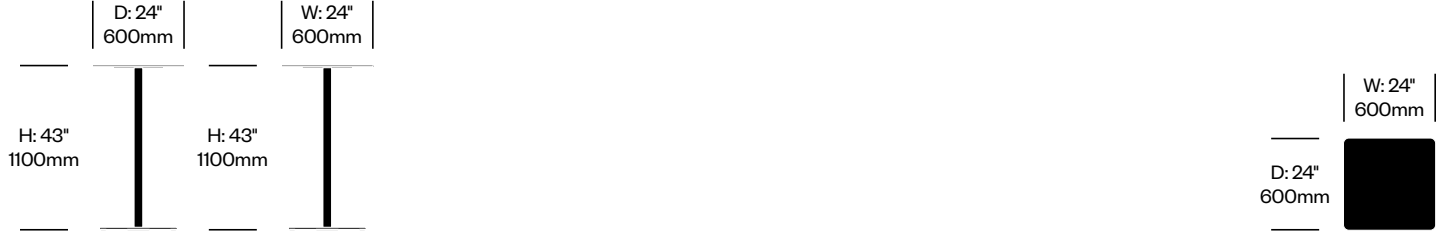

2 Inch: Flat Base

Emeco | Jasper Morrison | 2019 | Made in the United States

To order, specify:

1. Product number
2. Top surface and color
3. Base trim color

BAR HEIGHT COLLABORATIVE TABLE WITH FLAT BASE, 24" SQUARE

Black Base	Number	List Price
Laminate Grade A	HCEM-2NTC-S24-HFL	1,450.00
Laminate Grade B	HCEM-2NTC-S24-HFL	1,690.00
Accoya	HCEM-2NTC-S24-HFW	1,990.00
Ash	HCEM-2NTC-S24-HFW	1,590.00
Walnut	HCEM-2NTC-S24-HFW	1,865.00

Hand-Brushed, Clear Anodized Aluminum Base	Number	List Price
Hand-Brushed, Clear Anodized Aluminum	HCEM-2NTC-S24-HFA	1,790.00
Laminate Grade A	HCEM-2NTC-S24-HFL	1,325.00
Laminate Grade B	HCEM-2NTC-S24-HFL	1,560.00
Accoya	HCEM-2NTC-S24-HFW	1,860.00
Ash	HCEM-2NTC-S24-HFW	1,465.00
Walnut	HCEM-2NTC-S24-HFW	1,735.00