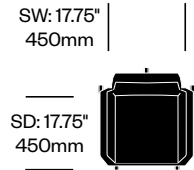

Chancellor

Poltrona Frau | Lievore, Altherr, Molina | 2008 | Imported from Italy

To order, specify:

1. Product number
2. Upholstery and color
3. Base trim color