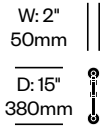

High Frame	Number	List Price
American Walnut	HCCS-IWBC-F2	3,255.00
Black Stained Ash	HCCS-IWBC-F2	2,900.00
Natural Ash	HCCS-IWBC-F2	2,900.00