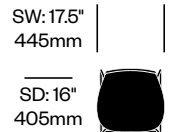

LOW STOOL WITH HIGH BACK

Painted Base	Number	COM/COL	List Price
Leather	HCCE-TSS2-HS1	1,565.00	1,865.00
Fabric	HCCE-TSS2-HS2	1,545.00	1,715.00
Faux Leather	HCCE-TSS2-HS3	1,545.00	1,565.00

Satin Stainless Steel Base	Number	COM/COL	List Price
Leather	HCCE-TSS2-HS1	1,695.00	1,980.00
Fabric	HCCE-TSS2-HS2	1,650.00	1,830.00
Faux Leather	HCCE-TSS2-HS3	1,650.00	1,695.00