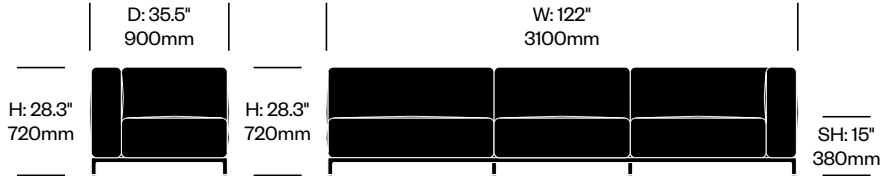

Mex-Hi

Cassina | Piero Lissoni | 2020 | Imported from Italy

To order, specify:

1. Product number
2. Upholstery and color
3. Base trim color

EXTRA WIDE THREE SEAT SOFA WITH LEFT ARM

Chrome Base	Number	List Price
Leather	HCCS-MHL3-XAN1	18,675.00
Fabric	HCCS-MHL3-XAN2	16,830.00

Matte Anthracite Base	Number	List Price
Leather	HCCS-MHL3-XAN1	17,235.00
Fabric	HCCS-MHL3-XAN2	15,390.00