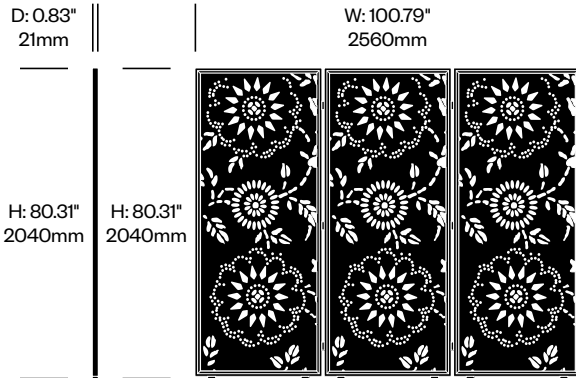

BuzziFalls Standing

BuzziSpace | Sas Adriaenssens | 2016 | Imported from the Netherlands

To order, specify:

1. Product number
2. Felt color
3. Contrasting felt color (if applicable)
4. Trim paint color

Trio Screen, Orient Pattern	Number	List Price
Felt	HCBZ-FSS3-ORF	5,598.00
Contrasting Felt	HCBZ-FSS3-ORFC	5,944.00