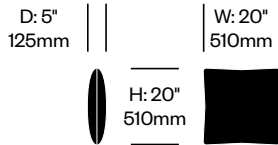

Square Pillow, 20"x20"	Number	Grade A	Grade B	Grade C	Grade D	Grade E	Grade F	Grade G
Polyester Fill	HCJC-JP-P2020-SNN	196.00	284.00	315.00	342.00	368.00	411.00	450.00
Polyester Fill with Water Resistant Muslin Wrap	HCJC-JP-P2020-SNM	262.00	351.00	382.00	410.00	436.00	479.00	518.00