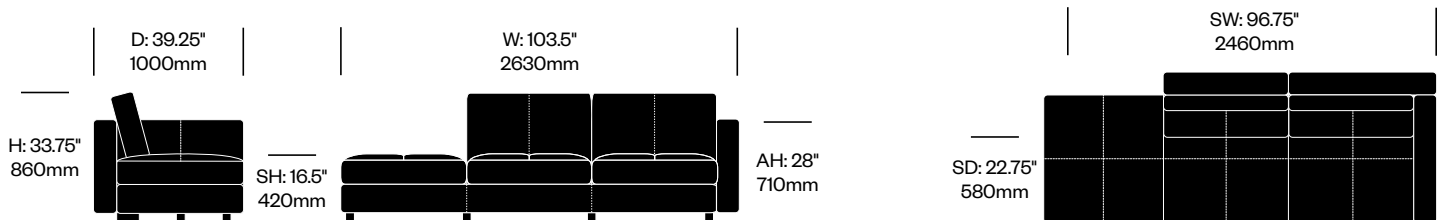

Two Seat with

High Left Arm, Bench on Right

Number

List Price

Leather	HCPF-MSSN-HO	10,720.00