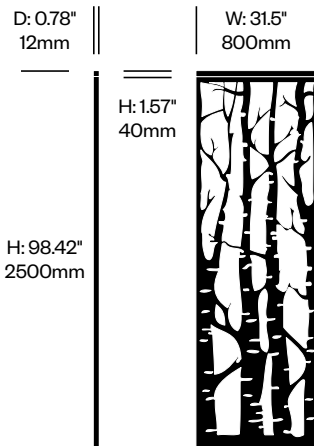

Large Screen, Birch Pattern	Number	List Price
Felt	HCBZ-FAS2-BR	1,160.00
Contrasting Felt	HCBZ-FAS2-BRC	1,506.00