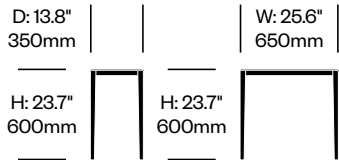

**Medium Occasional Table
with Laminate Top, 13.8" x 25.6"**

	Number	List Price
Anodized Aluminum Base	HCCS-CTTO-3L	1,770.00
Matte Graphite Base	HCCS-CTTO-3L	1,770.00