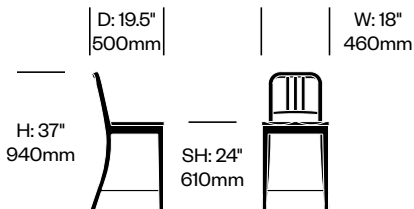

Low Stool	Number	List Price
Hand-Brushed, Clear Anodized Aluminum	HCEM-N4S1-■N	1,555.00
Hand-Polished Aluminum	HCEM-N4S1-■N	2,985.00