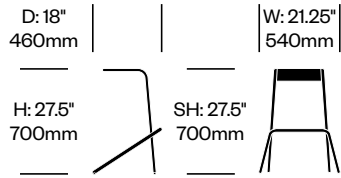

Alodia

Cappellini | Todd Bracher | 2010 | Imported from Italy

To order, specify:

1. Product number
2. Paint color

Low Stool	Number	List Price
Painted	HCCE-AL1	695.00