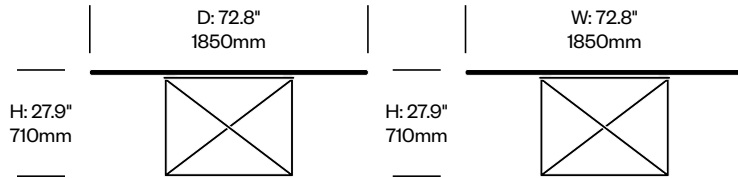

LC15

Cassina | Le Corbusier | 1958 | Imported from Italy

To order, specify:

1. Product number
2. Top wood color
3. Base paint color

Collaborative Table	Number	List Price
Black Stained Oak	HCCS-L15T-RW	16,945.00
Canaletto Walnut	HCCS-L15T-RW	17,150.00
Natural Oak	HCCS-L15T-RW	8,050.00