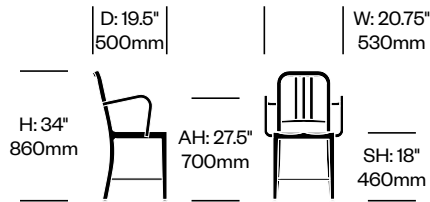

Side Chair with Arms	Number	1	List Price
Hand-Brushed, Clear Anodized Aluminum	HCEM-N6S4-	A	895.00
Hand-Polished Aluminum	HCEM-N6S4-	A	2,140.00