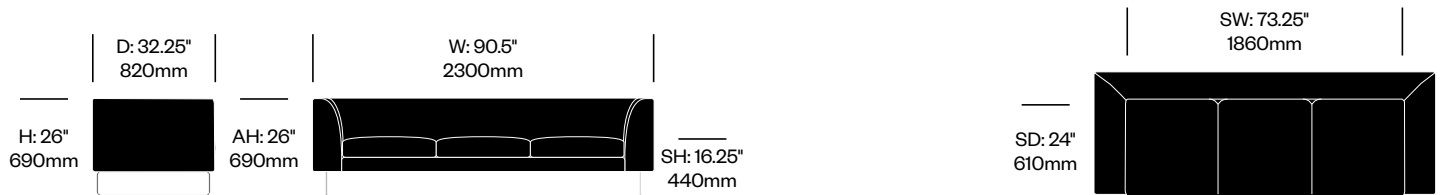

Three Seat Sofa	Number	COM/COL	List Price
Leather	HCCE-ELN3-1	9,620.00	14,535.00
Fabric	HCCE-ELN3-2	9,140.00	10,900.00
Faux Leather	HCCE-ELN3-3	9,140.00	9,620.00