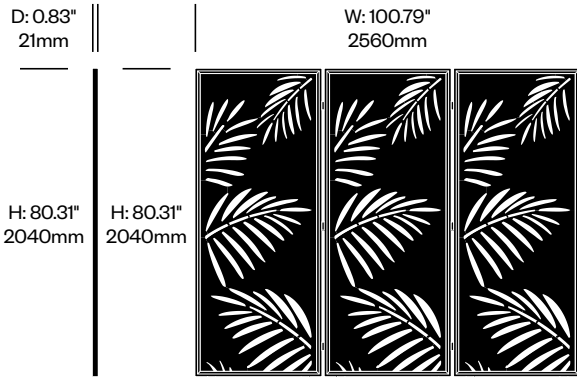

Trio Screen, Palms Pattern	Number	List Price
Felt	HCBZ-FSS3-PLF	4,864.00
Contrasting Felt	HCBZ-FSS3-PLFC	5,210.00