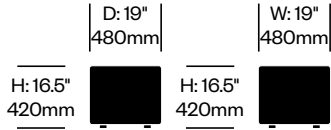

1. Product number (optional glass top sold separately)
2. JANUSfiber® color

Small Occasional Table, Closed	Number	List Price
	HCJC-SE-TOCQ19-J	1,253.00

Small Occasional Table, Open	Number	List Price
	HCJC-SE-TOOQ19-J	1,342.00