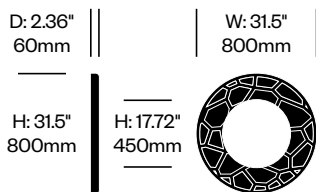

Small Screen, 3D Leaf	Number	Grade A	Grade B	Grade C	Grade D	Grade E	Grade F
Fabric with Antiskid Back	HCBZ-DNS1-LA	1,891.00	2,164.00	2,270.00	2,332.00	2,640.00	
Fabric with Fabric Back	HCBZ-DNS1-L2	2,400.00	2,750.00	2,886.00	2,968.00	3,367.00