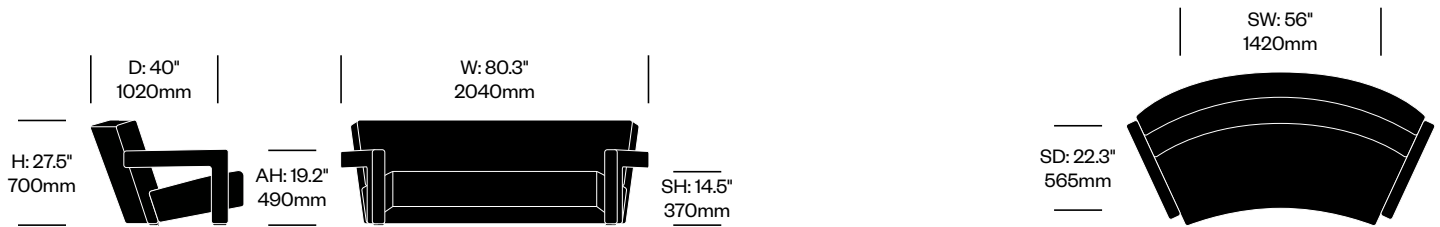

THREE SEAT SOFA

Blanket Stitching	Number	COM/COL	List Price
Fabric	HCCS-UTL3-B2	9,830.00	11,805.00

Zig Zag Stitching	Number	COM/COL	List Price
Fabric	HCCS-UTL3-Z2	9,830.00	11,805.00