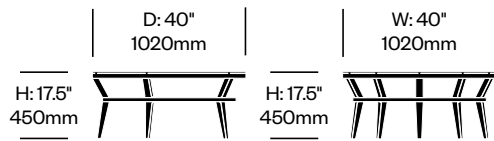

Round Cocktail Table	Number	List Price
Clear Glass Top	HCJC-SL-TON40-G	2,920.00
Backpainted Glass Top	HCJC-SL-TON40-P	4,125.00
Stone Top	HCJC-SL-TON40-S	4,097.00

Square Cocktail Table	Number	List Price
Clear Glass Top	HCJC-SL-TOQ40-G	3,147.00
Backpainted Glass Top	HCJC-SL-TOQ40-P	4,330.00
Stone Top	HCJC-SL-TOQ40-S	4,236.00