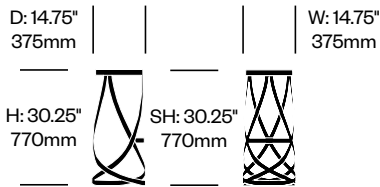

High Stool	Number	List Price
Painted	HCCE-RIB3	1,265.00

To order, specify:

1. Product number
2. Paint color

Magnetic Cushion	Number	List Price
Leather	HCCE-RIB1-1	580.00
Fabric	HCCE-RIB1-2	560.00
Faux Leather	HCCE-RIB1-3	525.00