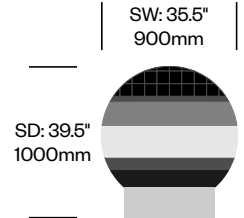

Mangas Original

GAN | Patricia Urquiola | 2009 | Made in India, Imported from Spain

---

To order, specify:

1. Product number
2. Seat color combination

Globo Pouf	Number	List Price
Wool	HCGN-MOFG	2,415.00