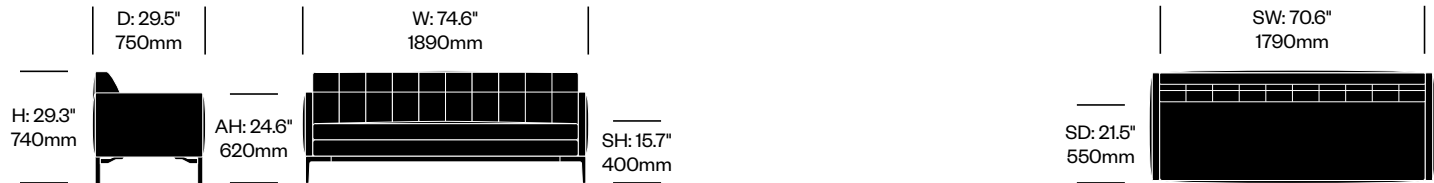

Volage EX-S Slim

Cassina | Philippe Starck | 2020 | Imported from Italy

To order, specify:

1. Product number
2. Upholstery and color
3. Base trim color

THREE SEAT SOFA

Leather	Number	List Price
Matte Anthracite Base	HCCS-VSL3-1	17,665.00
Polished Aluminum Base	HCCS-VSL3-1	17,665.00
Fabric	Number	List Price
Matte Anthracite Base	HCCS-VSL3-2	14,705.00
Polished Aluminum Base	HCCS-VSL3-2	14,705.00