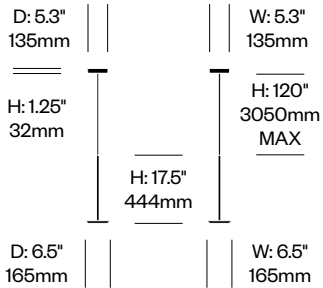

Sky Solo

Pablo Designs | Pablo Pardo and Pablo Studio | 2020 | Imported from China

To order, specify:

1. Product number
2. Trim color

Pendant Light	Number	List Price
	HCPL-SSP1	375.00