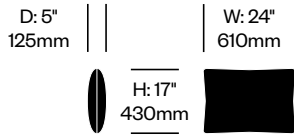

Rectangle Pillow, 24"x17"	Number	Grade A	Grade B	Grade C	Grade D	Grade E	Grade F	Grade G
Polyester Fill	HCJC-JP-P2417-SNN	228.00	357.00	401.00	443.00	481.00	544.00	600.00
Polyester Fill with Water Resistant Muslin Wrap	HCJC-JP-P2417-SNM	308.00	440.00	486.00	527.00	568.00	631.00	688.00