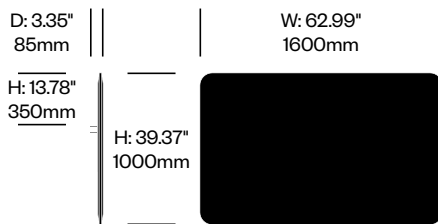

Desk Mounted Screen with Rounded Corners, 62.99" x 39.37"

	Number	1	2	Felt	Grade A	Grade B	Grade C	Grade D	Grade E	Grade F
Felt or Fabric	HCBZ-FDS2-62R	■	■	1,344.00	1,548.00	1,779.00	1,850.00	1,891.00	2,092.00	
Contrasting Felt or Fabric	HCBZ-FDS2-62R	■	■ C	1,623.00	1,827.00	2,058.00	2,129.00	2,170.00	2,371.00