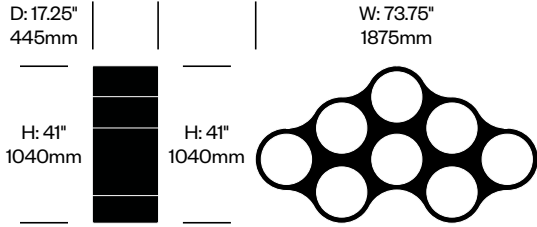

Cloud

Cappellini | Ronan and Erwan Bouroullec | 2004 | Imported from Italy

To order, specify:

1. Product number

Bookcase	Number	List Price
	HCCE-CLD	1,485.00