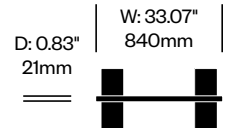

BuzziFalls Standing

BuzziSpace | Sas Adriaenssens | 2016 | Imported from the Netherlands

To order, specify:

1. Product number
2. Felt color
3. Contrasting felt color (if applicable)
4. Trim paint color

Single Screen, Parrots Pattern	Number	List Price
Felt	HCBZ-FSSI-PRF	1,872.00
Contrasting Felt	HCBZ-FSSI-PRFC	2,218.00