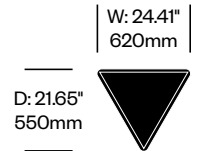

BuzziTotem

BuzziSpace | BuzziSpace Studio | 2016 | Imported from the Netherlands

To order, specify:

1. Product number
2. Upholstery and color
3. Base paint color

Small Wedge Totem	Number	Grade A	Grade B	Grade C	Grade D	Grade E	Grade F
Flat Base	HCBZ-TTS3-12	2,404.00	2,677.00	2,785.00	2,848.00	3,158.00	
Base on Casters	HCBZ-TTS3-1C2	2,690.00	2,963.00	3,071.00	3,134.00	3,444.00	