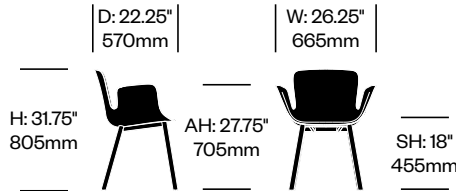

650.00

Side Chair with Sled Base

Number

List Price

HCCE-JPSS

695.00

Side Chair with Four Wood Legs

Number