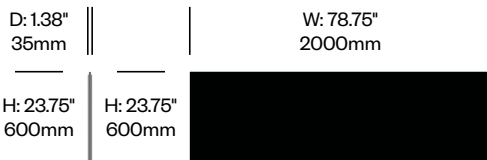

Medium Screen with Square Corners, 78.75"

	Number	1	Felt	Grade A	Grade B	Grade C	Grade D	Grade E	Grade F
Felt or Fabric	HCBZ-DKS2-78Q		849.00	1,146.00	1,332.00	1,407.00	1,450.00	1,661.00	
Contrasting Felt or Fabric	HCBZ-DKS2-78Q	C	1,128.00	1,425.00	1,611.00	1,686.00	1,729.00	1,940.00