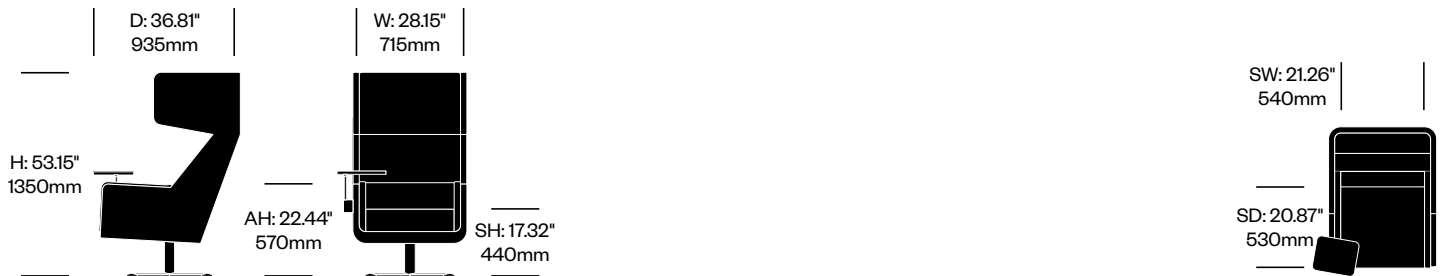

Lounge Chair with Headrest, Tablet on Right	Number	Grade A	Grade B	Grade C	Grade D
Fabric	HCBZ-MEL1-HR2	8,409.00	9,600.00	9,975.00	10,184.00
Contrasting Fabric	HCBZ-MEL1-HR2C	9,251.00	10,442.00	10,817.00	11,026.00