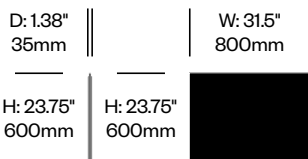

Medium Screen with Square Corners, 31.5"

	Number	1	Felt	Grade A	Grade B	Grade C	Grade D	Grade E	Grade F
Felt or Fabric	HCBZ-DKS2-31Q		607.00	728.00	853.00	903.00	930.00	1,070.00	
Contrasting Felt or Fabric	HCBZ-DKS2-31Q	C	886.00	1,007.00	1,132.00	1,182.00	1,209.00	1,349.00