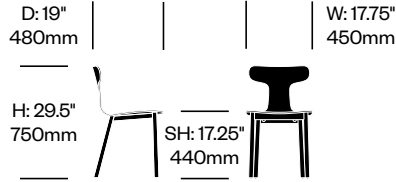

Side Chair	Number	List Price
Leather	HCCE-BAC1-1	1,655.00
Fabric	HCCE-BAC1-2	1,470.00
Faux Leather	HCCE-BAC1-3	1,435.00
Wood	HCCE-BAC1-W	1,210.00

Bac Two

Cappellini | Jasper Morrison | 2011 | Imported from Italy