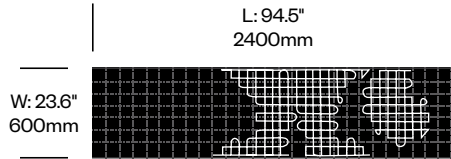

Bandas Space

GAN | Patricia Urquiola | 2014 | Made in India, Imported from Spain

To order, specify:

1. Product number
2. Runner pattern and color

Runner	Number	List Price
Pattern A	HCGN-BNDA	1,380.00