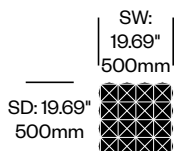

Solo Pouf, 3D Pattern with Sixteen Squares	Number	Grade A
Fabric with Antiskid Bottom	HCBZ-CBP3-1162A	868.00
Fabric with Wood Bottom	HCBZ-CBP3-1162W	1,008.00
Fabric with Casters	HCBZ-CBP3-1162C	1,391.00