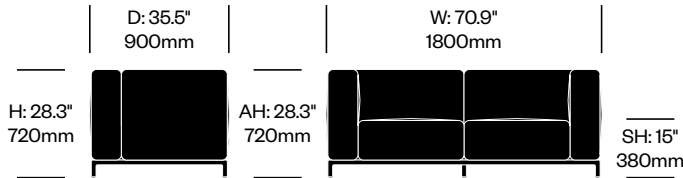

TWO SEAT SOFA WITH ARMS

Chrome Base	Number	List Price
Leather	HCCS-MHL2-AA1	12,390.00
Fabric	HCCS-MHL2-AA2	11,175.00

Matte Anthracite Base	Number	List Price
Leather	HCCS-MHL2-AA1	11,730.00
Fabric	HCCS-MHL2-AA2	10,515.00