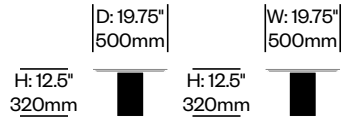

Low Occasional Table	Number	List Price
Wood Top	HCCE-MUTO-1W	1,790.00

High Occasional Table	Number	List Price
Stone Top	HCCE-MUTO-2S	1,555.00

High Occasional Table	Number	List Price
Wood Top	HCCE-MUTO-2W	1,970.00