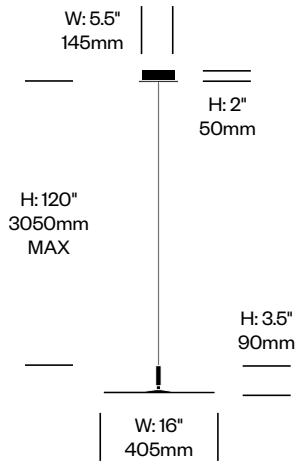

Pendant with One Light	Number	List Price
Large	LRP1-1610	575.00