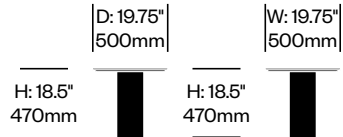

High Occasional Table	Number	List Price
Wood Top	HCCE-MUTO-2W	1,970.00