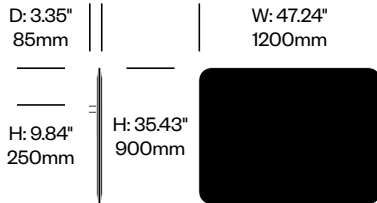

	Number	1	2	Felt	Grade A	Grade B	Grade C	Grade D	Grade E	Grade F
Felt or Fabric	HCBZ-FDS1-47Q	■	■	1,121.00	1,322.00	1,500.00	1,572.00	1,612.00	1,813.00	
Contrasting Felt or Fabric	HCBZ-FDS1-47Q	■	■	C	1,400.00	1,601.00	1,779.00	1,851.00	1,891.00	2,092.00