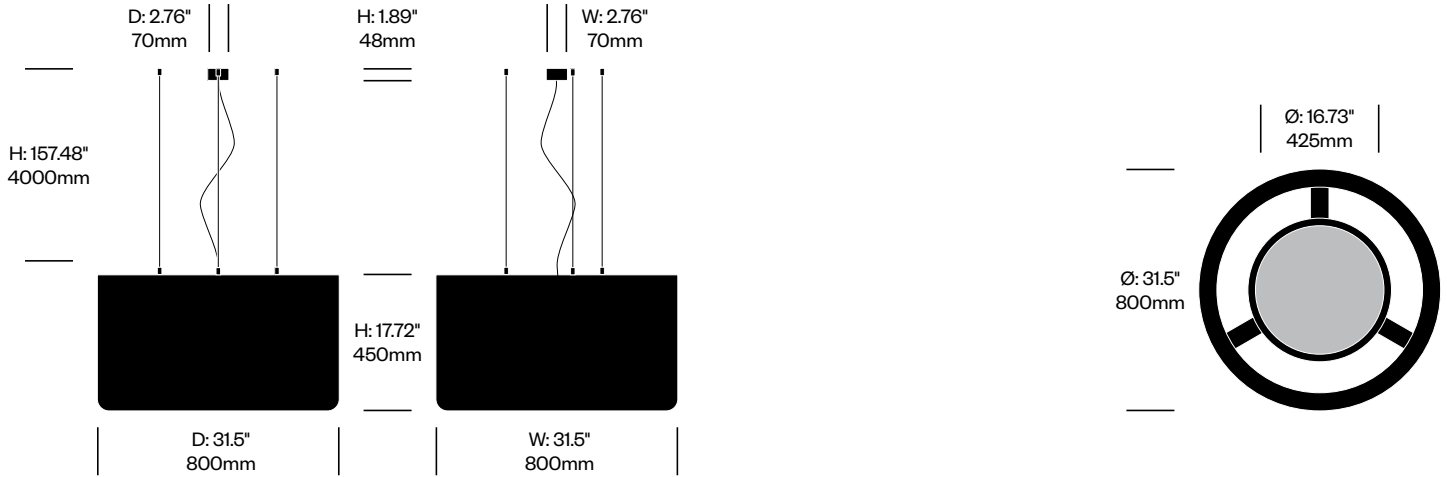

BuzziJet

BuzziSpace | BuzziSpace Studio | 2018 | Imported from the Netherlands

To order, specify:

1. Product number
2. Upholstery and color
3. Cable trim color

Medium Pendant Light with Straight Cables

	Number	Grade A	Grade B	Grade C	Grade D	Grade E
78.74" (2000mm) Cables	HCBZ-JTP2-1S	5,002.00	5,227.00	5,340.00	5,404.00	5,722.00
196.85" (5000mm) Cables	HCBZ-JTP2-2S	5,429.00	5,654.00	5,767.00	5,831.00	6,149.00