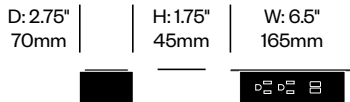

UNDERMOUNT POWER MODULE WITH TWO SIMPLEX OUTLETS AND ONE DUAL USB PORT

Corded, Six Foot Cord	Number	List Price
Black	HCCL-LYPC-21B	582.90
White	HCCL-LYPC-21W	582.90

Corded, Twelve Foot Cord	Number	List Price
Black	HCCL-LYPC-22B	626.04
White	HCCL-LYPC-22W	626.04

Hardwired, Six Foot Cord	Number	List Price
Black	HCCL-LYPH-21B	690.86
White	HCCL-LYPH-21W	690.86

Hardwired, Twelve Foot Cord	Number	List Price
Black	HCCL-LYPH-22B	734.00
White	HCCL-LYPH-22W	734.00