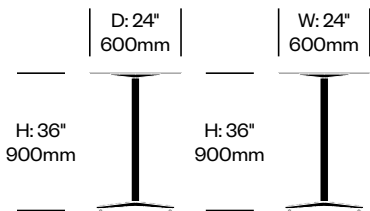

COUNTER HEIGHT COLLABORATIVE TABLE WITH X BASE, 24" ROUND

Black Base	Number	List Price
Laminate Grade A	HCEM-2NTC-R24-MXL	1,005.00
Laminate Grade B	HCEM-2NTC-R24-MXL	1,235.00
Accoya	HCEM-2NTC-R24-MXW	1,525.00
Ash	HCEM-2NTC-R24-MXW	1,140.00
Walnut	HCEM-2NTC-R24-MXW	1,400.00

Silver Base	Number	List Price
Hand-Brushed, Clear Anodized Aluminum	HCEM-2NTC-R24-MXA	1,330.00
Laminate Grade A	HCEM-2NTC-R24-MXL	880.00
Laminate Grade B	HCEM-2NTC-R24-MXL	1,110.00
Accoya	HCEM-2NTC-R24-MXW	1,400.00
Ash	HCEM-2NTC-R24-MXW	1,010.00
Walnut	HCEM-2NTC-R24-MXW	1,275.00