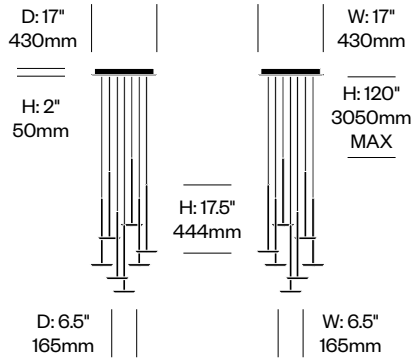

Sky Solo

Pablo Designs | Pablo Pardo and Pablo Studio | 2020 | Imported from China

To order, specify:

1. Product number
2. Trim color

Pendant with Seven Lights	Number	List Price
	HCPL-SSP7	2,920.00