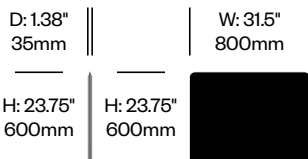

Medium Screen with Rounded Corners, 31.5"

	Number	1	Felt	Grade A	Grade B	Grade C	Grade D	Grade E	Grade F
Felt or Fabric	HCBZ-DKS2-31R		607.00	728.00	853.00	903.00	930.00	1,070.00	
Contrasting Felt or Fabric	HCBZ-DKS2-31R	C	886.00	1,007.00	1,132.00	1,182.00	1,209.00	1,349.00