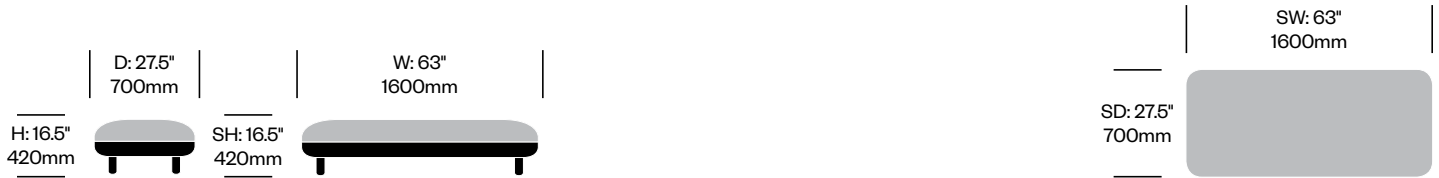

To order, specify:

1. Product number
2. Seat upper upholstery and color
3. Seat lower upholstery and color
4. Leg wood color

One Seat Bench	Number	COM/COL	List Price
Leather	HCCE-HBB1-1W	3,665.00	4,480.00
Fabric	HCCE-HBB1-2W	3,620.00	3,775.00
Faux Leather	HCCE-HBB1-3W	3,620.00	3,665.00