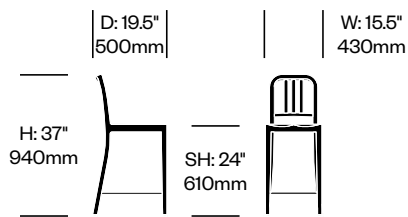

Low Stool	Number	1	List Price
Hand-Brushed, Clear Anodized Aluminum	HCCEM-N6S1-	N	1,160.00
Hand-Polished Aluminum	HCCEM-N6S1-	N	2,615.00