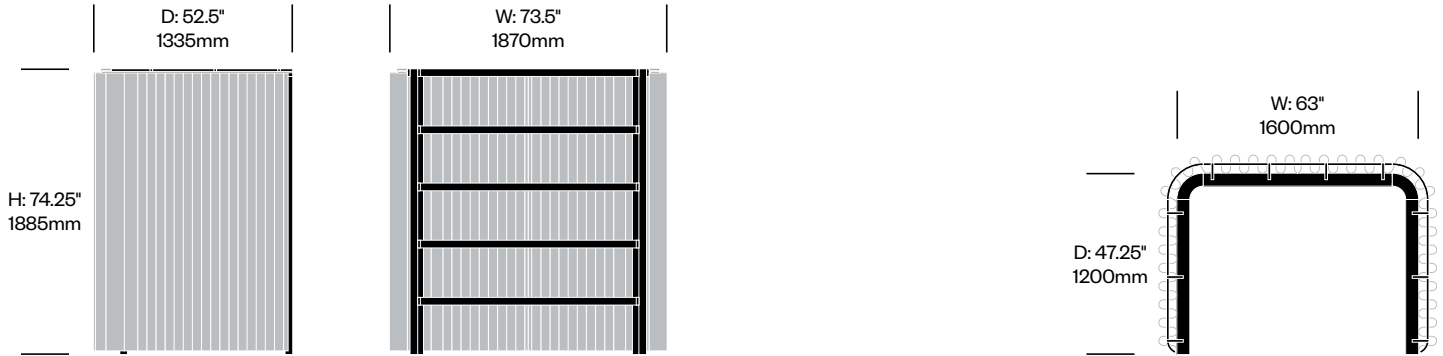

BuzziBracks

BuzziSpace | Alain Gilles | 2018 | Imported from the Netherlands

To order, specify:

1. Product number
2. Frame paint color
3. Left curtain upholstery and color
4. Right curtain upholstery and color

High Frame with Symmetrical Curtains, 47.25" x 63"

Number	Grade A	Grade B	Grade C	Grade D	Grade E	Grade F
HCBZ-BRFS-H4763	10,616.00	11,103.00	11,590.00	13,683.00		13,201.00