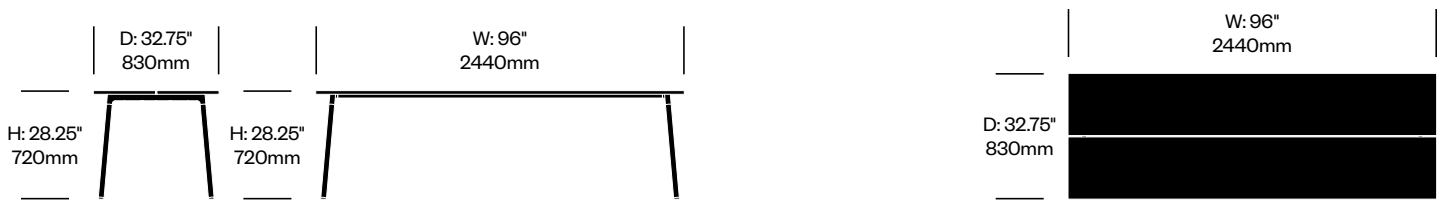

STANDARD HEIGHT COLLABORATIVE TABLE, 32.75" x 96", WOOD TOP

Black Base	Number	List Price
Accoya	HCEM-RNTC-3396-LW	5,305.00
Ash	HCEM-RNTC-3396-LW	3,390.00
Walnut	HCEM-RNTC-3396-LW	4,515.00

Clear Anodized Aluminum Base	Number	List Price
Accoya	HCEM-RNTC-3396-LW	5,255.00
Ash	HCEM-RNTC-3396-LW	3,330.00
Walnut	HCEM-RNTC-3396-LW	4,460.00