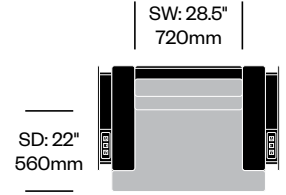

Stain repellent option:

- 1. For lounge chair with two drawers, add \$71.08 to list price
- 2. For two seat sofa without arms, add \$92.22 to list price
- 3. Add **P** to product number
Example: HCCL-LYL1-BB2**P**