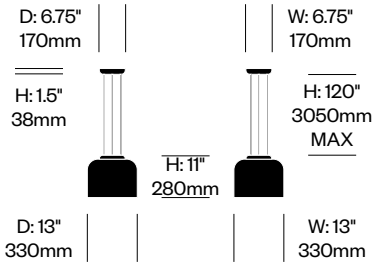

Pendant Light, B	Number	List Price
Opal Glass	HCPL-TMP2-B	675.00