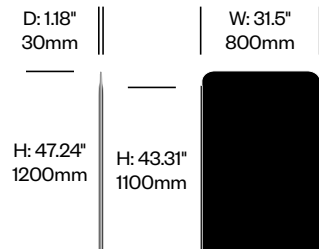

High Screen, Stop Panel with Split

	Number	Felt	Grade A	Grade B	Grade C	Grade D	Grade E	Grade F
Felt	HCBZ-SMS3-02F	1,004.00						
Fabric	HCBZ-SMS3-02		1,414.00	1,608.00	1,747.00	1,824.00	2,219.00	
Contrasting Felt	HCBZ-SMS3-02FC	1,292.00						
Contrasting Fabric	HCBZ-SMS3-02C		1,702.00	1,896.00	2,035.00	2,112.00	2,507.00