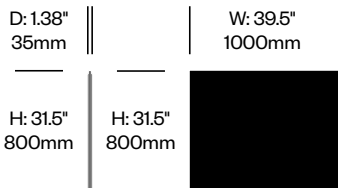

High Screen with Square Corners, 39.5"

	Number	1	Felt	Grade A	Grade B	Grade C	Grade D	Grade E	Grade F
Felt or Fabric	HCBZ-DKS3-39Q		724.00	924.00	1,084.00	1,150.00	1,184.00	1,365.00	
Contrasting Felt or Fabric	HCBZ-DKS3-39Q	C	1,003.00	1,203.00	1,363.00	1,429.00	1,463.00	1,644.00