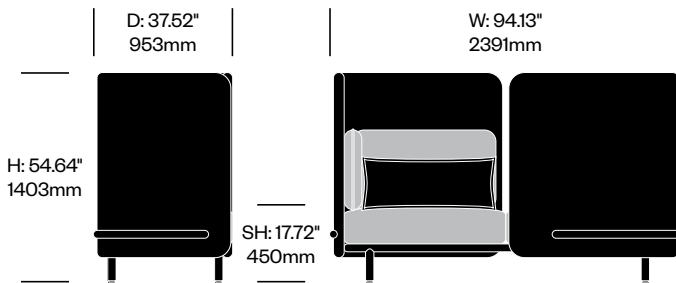

**Two Seat Sofa with Medium Back,
Open Left**

	Number	Grade A	Grade B	Grade C	Grade D	Grade E
	HCBZ-SKL2-LMM2	13,177.00	14,390.00	14,990.00	15,327.00	
with Arm Cushions	HCBZ-SKL2-LMMA2	13,628.00	14,914.00	15,554.00	15,911.00	
with Anti-Theft Arm Cushions	HCBZ-SKL2-LMMAT2	13,887.00	15,173.00	15,813.00	16,170.00	