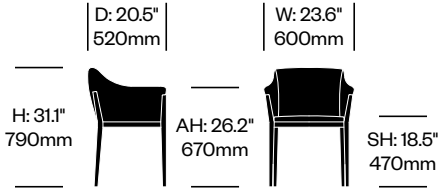

Cotone

Cassina | Ronan and Erwan Bouroullec | 2017 | Imported from Italy

To order, specify:

1. Product number
2. Upholstery and color
3. Frame trim color

Side Chair	Number	List Price
Leather	HCCS-CTS4-1	2,855.00
Fabric	HCCS-CTS4-2	2,785.00