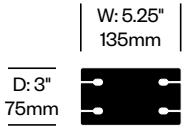

Hardwired, Twelve Foot Cord	Number	List Price
Black	HCCL-LYPH-22B	734.00
White	HCCL-LYPH-22W	734.00

To order, specify:

1. Product number

Alignment Bracket	Number	List Price
	HCCL-LYA	61.79

Mesa Due

Poltrona Frau | Lella and Massiom Vignelli | 2016 | Imported from Italy