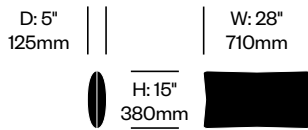

Rectangle Pillow, 28"x15"	Number	Grade A	Grade B	Grade C	Grade D	Grade E	Grade F	Grade G
Polyester Fill	HCJC-JP-P2815-SNN	245.00	378.00	426.00	466.00	506.00	569.00	628.00
Polyester Fill with Water Resistant Muslin Wrap	HCJC-JP-P2815-SNM	330.00	464.00	509.00	551.00	591.00	655.00	712.00