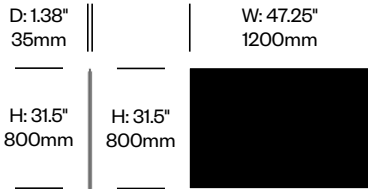

High Screen with Square Corners, 47.25"

	Number	1	Felt	Grade A	Grade B	Grade C	Grade D	Grade E	Grade F
Felt or Fabric	HCBZ-DKS3-47Q		761.00	1,000.00	1,159.00	1,224.00	1,260.00	1,438.00	
Contrasting Felt or Fabric	HCBZ-DKS3-47Q	C	1,040.00	1,279.00	1,440.00	1,503.00	1,539.00	1,719.00	