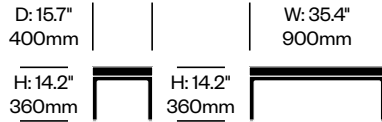

Mex-Hi

Cassina | Piero Lissoni | 2020 | Imported from Italy

To order, specify:

1. Product number
2. Tray wood or top stone color
3. Base trim color