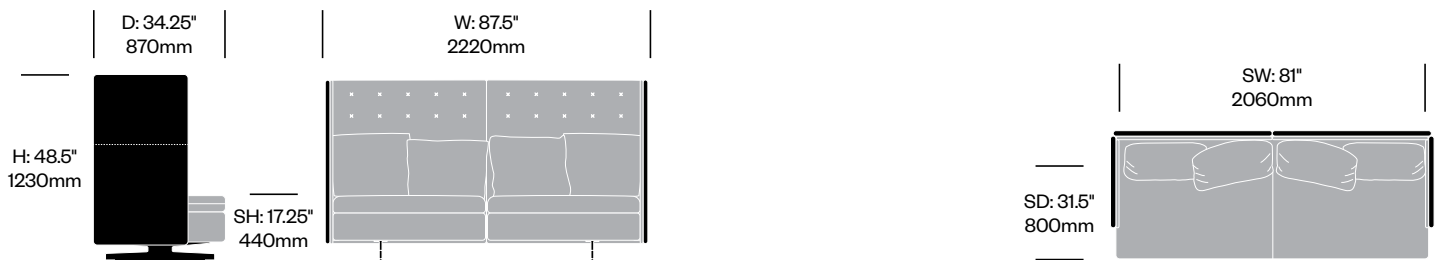

Wide Two Seat Sofa	Number	COM	List Price
Color System Leather Exterior	HCPF-GHL2-21G	15,230.00	17,710.00
Saddle Extra Leather Exterior	HCPF-GHL2-21G	19,470.00	21,860.00