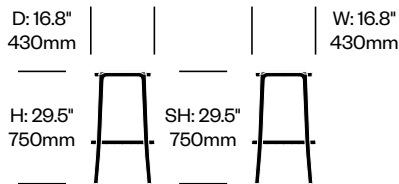

High Stool	Number	COM/COL	List Price
Leather	HCEM-ONS2-1	740.00	865.00
Fabric	HCEM-ONS2-2	740.00	805.00
Faux Leather	HCEM-ONS2-3	740.00	740.00
Plywood	HCEM-ONS2-W		740.00
Recycled Polyethylene (PET)	HCEM-ONS2-P		535.00