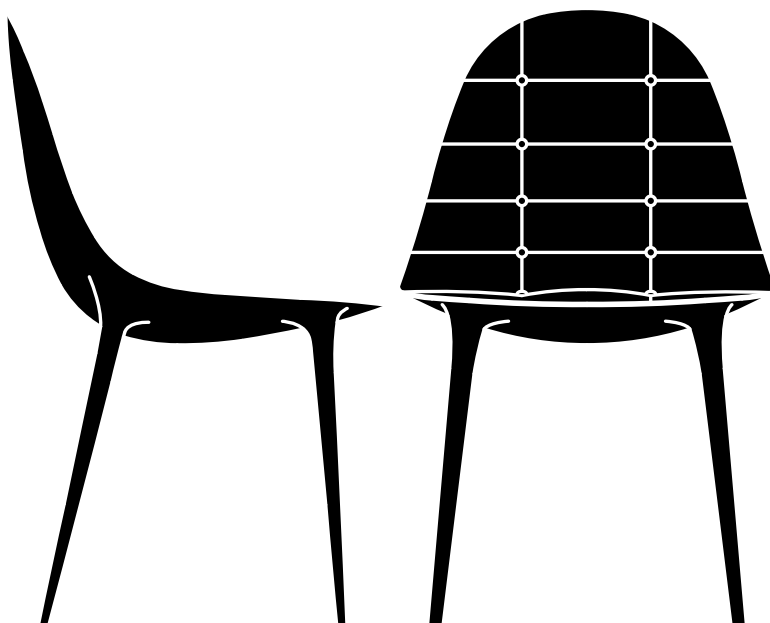

Caprice

Cassina | Philippe Starck | 2016 | Imported from Italy

Features and Specifications

Side Chairs

The Caprice chair's exterior shell is made of nylon. The seat cushion is made of cold cured polyurethane foam which is fixed to a shock-resistant polystyrene inner shell. The seat is upholstered in fabric or leather with an optional quilted pattern. The legs are made of steel with black plastic glides.

Additional Notes

The legs may be finished in Chrome (26-CHR), or painted to match the exterior shell. However, when a Gloss White (69-CPB) shell is specified, the legs must be Chrome (26-CHR).

Meets ANSI/BIFMA X5.1 Standard for Office Seating.

Surfaces

Leather

Scozia (ES)

Fabric

Kvadrat® Divina 3 (G8)

Kvadrat® Divina MD (CW)

Kvadrat® Divina Melange 3 (FP)

Kvadrat® Remix 3 (BRX)

Kvadrat® Steelcut Trio 3 (EM)

Shell Trim

Gloss Black (79-CPN)

Gloss White (79-CPB)

Matte Black (69-CPN)

Matte White (69-CPB)

Leg Trim

Chrome (26-CHR)

Gloss Black (79-CPN)

Matte Black (69-CPN)

Matte White (69-CPB)