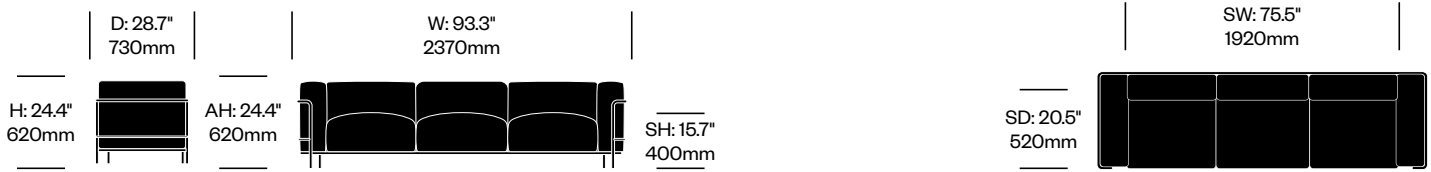

Three Seat Sofa, Painted Frame	Number	COM/COL	List Price
Leather	HCCS-LC33-DMP1	10,825.00	15,325.00
Fabric	HCCS-LC33-DMP2	9,985.00	11,995.00

Three Seat Sofa, Chrome Frame	Number	COM/COL	List Price
Leather	HCCS-LC33-DMC1	12,100.00	16,600.00
Fabric	HCCS-LC33-DMC2	11,205.00	12,630.00