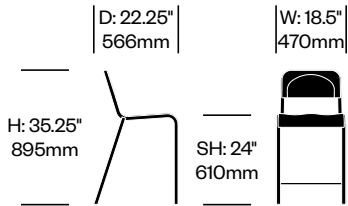

Low Stool

Number **1**

List Price

Recycled Polyethylene (PET)

HCEM-19S1-■

755.00