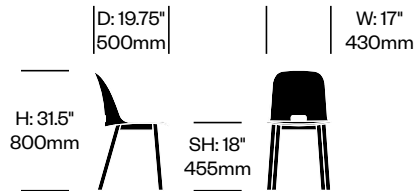

Clear Anodized Aluminum (EMT-1)

Alfi Aluminum

Emeco | Jasper Morrison | 2018 | Made in the United States

To order, specify:

1. Product number
2. Seat trim color
3. Base trim color

Side Chair with Low Back	Number	List Price
	HCEM-AAS4-LN	680.00