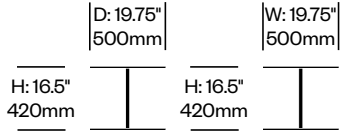

Gong

Cappellini | Giulio Cappellini | 2004 | Imported from Italy

To order, specify:

1. Product number
2. Paint color

Occasional Table	Number	List Price
Painted	HCCE-GONG	830.00