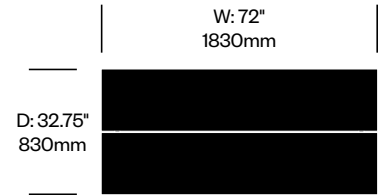

BAR HEIGHT COLLABORATIVE TABLE, 32.75" x 72", ALUMINUM TOP

Clear Anodized Aluminum Base	Number	List Price
Clear Anodized Aluminum	HCEM-RNTC-3372-HA	4,495.00