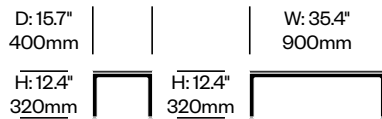

SMALL OCCASIONAL TABLE WITH WOOD TRAY

Chrome Base	Number	List Price
American Walnut	HCCS-MHTO-1W	2,375.00
Black Stained Oak	HCCS-MHTO-1W	2,045.00
Natural Oak	HCCS-MHTO-1W	2,045.00

Matte Anthracite Base	Number	List Price
American Walnut	HCCS-MHTO-1W	2,045.00
Black Stained Oak	HCCS-MHTO-1W	1,715.00
Natural Oak	HCCS-MHTO-1W	1,715.00