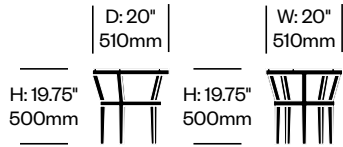

Slant

JANUS et Cie | Janice Feldman | Made in Vietnam

To order, specify:

1. Product number
2. Frame paint color
3. Top stone (if applicable)

Round Occasional Table	Number	List Price
Clear Glass Top	HCJC-SL-TON20-G	1,441.00
Backpainted Glass Top	HCJC-SL-TON20-P	1,713.00
Stone Top	HCJC-SL-TON20-S	1,737.00