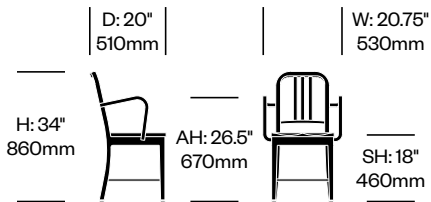

Side Chair with Arms	Number	List Price
Hand-Brushed, Clear Anodized Aluminum	HCEM-N4S4-■A	1,340.00
Hand-Polished Aluminum	HCEM-N4S4-■A	2,465.00