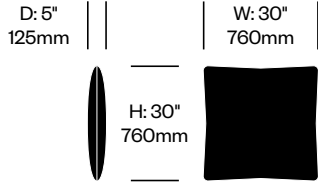

JANUS Pillows

JANUS et Cie | Made in the United States

To order, specify:

1. Product number
2. Fabric and color

Square Pillow, 30"x30"	Number	Grade A	Grade B	Grade C	Grade D	Grade E	Grade F	Grade G
Polyester Fill	HCJC-JP-P3030-SNN	332.00	466.00	511.00	553.00	593.00	657.00	715.00
Polyester Fill with Water Resistant Muslin Wrap	HCJC-JP-P3030-SNM	448.00	581.00	627.00	667.00	708.00	771.00	829.00