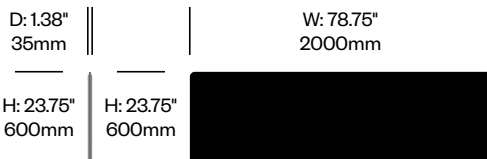

Medium Screen with Rounded Corners, 78.75"

	Number	1	Felt	Grade A	Grade B	Grade C	Grade D	Grade E	Grade F
Felt or Fabric	HCBZ-DKS2-78R		849.00	1,146.00	1,332.00	1,407.00	1,450.00	1,661.00	
Contrasting Felt or Fabric	HCBZ-DKS2-78R	C	1,128.00	1,425.00	1,611.00	1,686.00	1,729.00	1,940.00