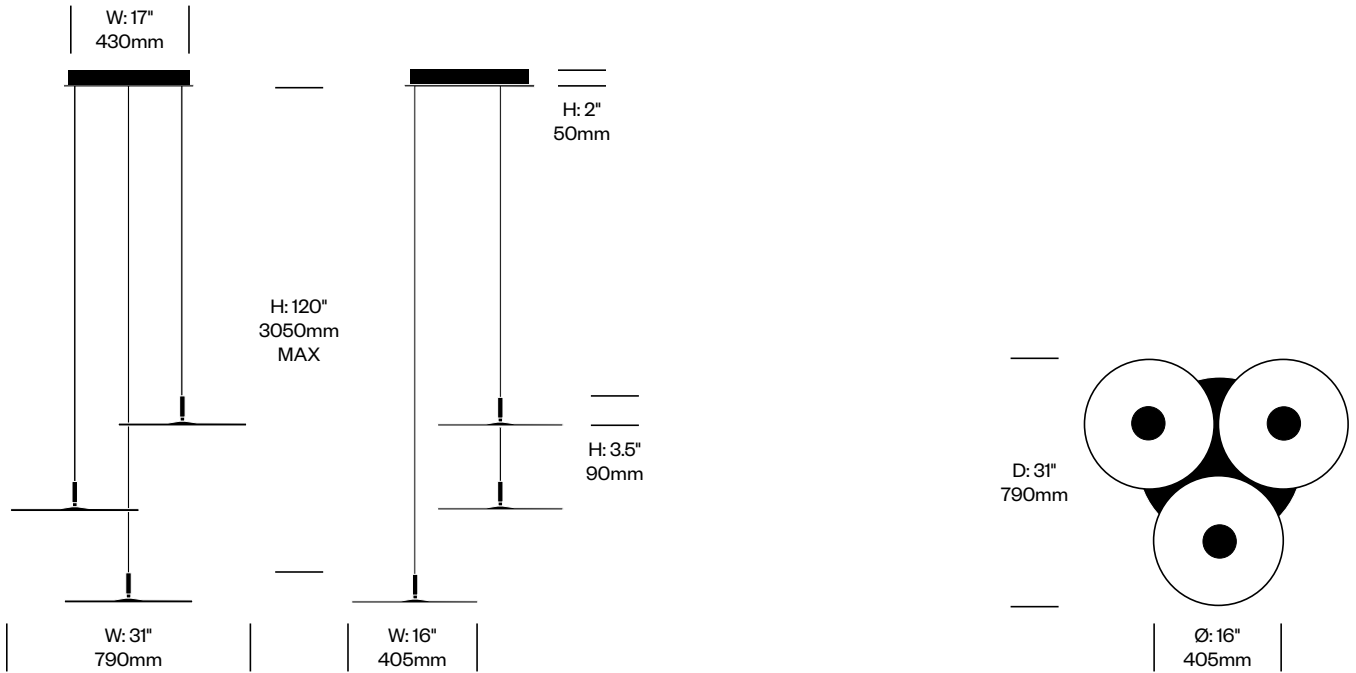

Pendant with Three Lights	Number	List Price
Large	LRP3-1610	2,020.00

Contour

Pablo Designs | Pablo Studio | 2015 | Imported from China, Assembled in the United States

Features and Specifications

Voltage:	120/220V 60Hz
Power consumption:	8 watts (table lights) 21.5 watts (floor light)
Color temperature:	3000K
Luminosity:	590 lumens (table lights) 1190 lumens (floor light)
Luminaire efficacy:	76 lumens/watt (table lights) 54 lumens/watt (floor light)
Color rendition index:	80+
Rated lifespan:	50,000 hours
Bulb type:	glare free, high output LED
Cord length:	8 feet (table lights) 9 feet (floor light)