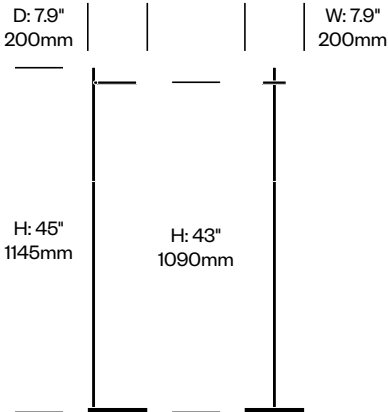

Floor Light	Number	List Price
Standard Trim	HCPL-TLF1-45	300.00
Premium Trim	HCPL-TLF1-45	310.00