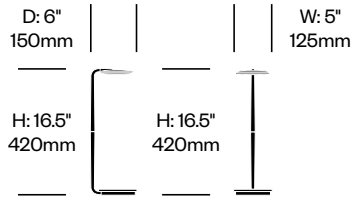

Pixo Plus

Pablo Designs | Fernando Pardo and Pablo Pardo | 2019 | Imported from China

To order, specify:

1. Product number
2. Trim color

Table Light	Number	List Price
Standard Trim	HCPL-PPT1-16	295.00
Premium Trim	HCPL-PPT1-16	295.00

Table Light with Occupancy Sensor	Number	List Price
Standard Trim	HCPL-PPT1-16O	335.00
Premium Trim	HCPL-PPT1-16O	335.00