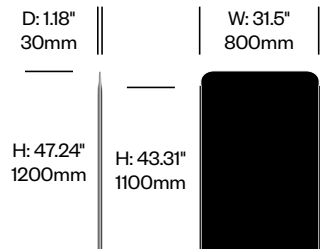

High Screen,

Middle Panel with Split on Left

	Number	Felt	Grade A	Grade B	Grade C	Grade D	Grade E	Grade F
Felt	HCBZ-SMS3-21F	1,031.00						
Fabric	HCBZ-SMS3-21		1,442.00	1,639.00	1,779.00	1,856.00	2,251.00	
Contrasting Felt	HCBZ-SMS3-21FC	1,319.00						
Contrasting Fabric	HCBZ-SMS3-21C		1,730.00	1,927.00	2,067.00	2,144.00	2,539.00