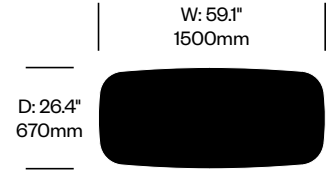

Volage EX-S

Cassina | Philippe Starck | 2018 | Imported from Italy

To order, specify:

1. Product number
2. Top stone color
3. Base trim color

Small Occasional Table, Single Tier	Number	List Price
Black Marquiña Marble	HCCS-VXTO-11	3,880.00
Calacatta Marble	HCCS-VXTO-11	5,795.00
Emperador Marble	HCCS-VXTO-11	3,880.00
Grey Carnico Marble	HCCS-VXTO-11	3,880.00
Sahara Noir Marble	HCCS-VXTO-11	5,795.00
White Carrara Marble	HCCS-VXTO-11	3,560.00