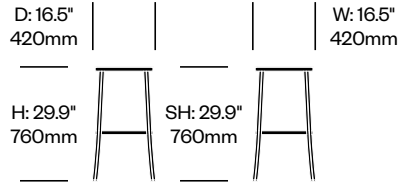

1 Inch All Aluminum

Emeco | Jasper Morrison | 2018 | Made in the United States

To order, specify:

1. Product number
2. Frame trim color

High Stool	Number	List Price
Hand-Brushed, Clear Anodized Aluminum	HCEM-1AS3-N	595.00