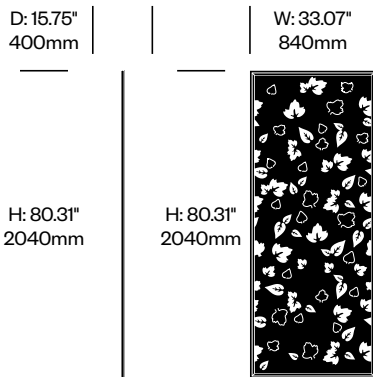

Single Screen, Leaves Pattern	Number	List Price
Felt	HCBZ-FSSI-LVF	1,906.00
Contrasting Felt	HCBZ-FSSI-LVFC	2,252.00