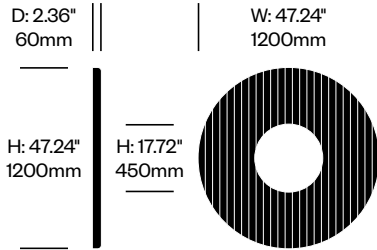

Large Screen, 3D Rib	Number	Grade A	Grade B	Grade C	Grade D	Grade E	Grade F
Fabric with Antiskid Back	HCBZ-DNS3-RA	2,443.00	2,804.00	2,951.00	3,031.00	3,444.00	
Fabric with Fabric Back	HCBZ-DNS3-R2	2,952.00	3,390.00	3,567.00	3,667.00	4,171.00	

To order, specify:

1. Product number
2. Cable trim color (if applicable)

Wall Mounting Kit	Number	List Price
	HCBZ-DNAW	241.00

Ceiling Mounting Kit, Screw	Number	List Price
78.74" (2000mm) Cables	HCBZ-DNAS-S1	241.00
196.85" (5000mm) Cables	HCBZ-DNAS-S2	504.00

Ceiling Mounting Kit, Magnet	Number	List Price
78.74" (2000mm) Cables	HCBZ-DNAS-M1	356.00
196.85" (5000mm) Cables	HCBZ-DNAS-M2	617.00