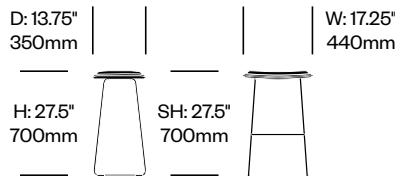

Medium Stool	Number	COM/COL	List Price
Leather	HCCE-HPS2-1	1,140.00	1,480.00
Fabric	HCCE-HPS2-2	1,115.00	1,230.00
Faux Leather	HCCE-HPS2-3	1,115.00	1,140.00