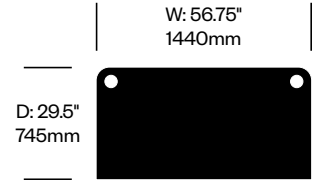

BuzziBracks

BuzziSpace | Alain Gilles | 2018 | Imported from the Netherlands

To order, specify:

1. Product number
2. Top wood color
3. Frame paint color

Full Worktop, 56.75" x 29.5"	Number	List Price
Wood	HCBZ-BRWF-5629NW	2,909.00
Wood with Cable Entry	HCBZ-BRWF-5629CW	3,076.00