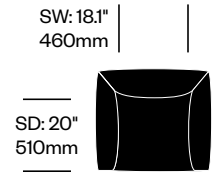

Lounge Chair	Number	List Price
Leather	HCCS-CTL1-1	8,240.00
Fabric	HCCS-CTL1-2	6,830.00