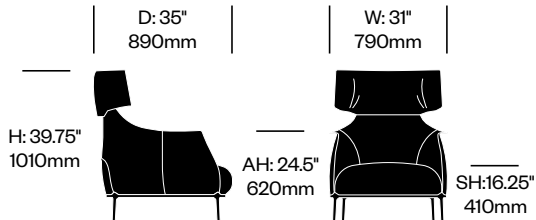

Lounge Chair with King Headrest	Number	List Price
Leather	HCPF-ARL1-K	7,390.00