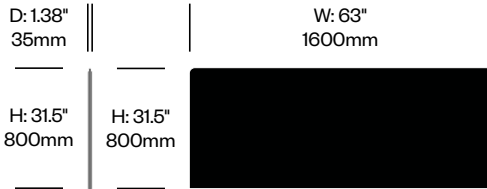

High Screen with

Rounded Corners, 78.75"

	Number	1	Felt	Grade A	Grade B	Grade C	Grade D	Grade E	Grade F
Felt or Fabric	HCBZ-DKS3-78R		939.00	1,339.00	1,712.00	1,861.00	1,945.00	2,368.00	
Contrasting Felt or Fabric	HCBZ-DKS3-78R	C	1,218.00	1,618.00	1,991.00	2,140.00	2,224.00	2,647.00