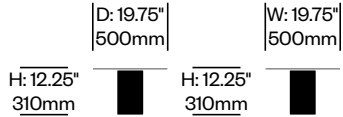

Mush

Cappellini | Giulio Cappellini | 2019 | Imported from Italy

To order, specify:

1. Product number
2. Top wood or stone color
3. Base paint color

Low Occasional Table	Number	List Price
Stone Top	HCCE-MUTO-1S	1,370.00