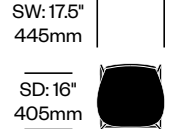

Tate Soft

Cappellini | Jasper Morrison | 2000 | Imported from Italy

To order, specify:

1. Product number
2. Upholstery and color
3. Base trim color