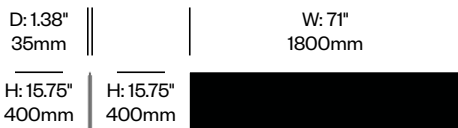

Low Screen with Square Corners, 71"

	Number	1	Felt	Grade A	Grade B	Grade C	Grade D	Grade E	Grade F
Felt or Fabric	HCBZ-DKS1-71Q		757.00	936.00	1,106.00	1,173.00	1,211.00	1,401.00	
Contrasting Felt or Fabric	HCBZ-DKS1-71Q	C	1,036.00	1,215.00	1,385.00	1,452.00	1,490.00	1,680.00