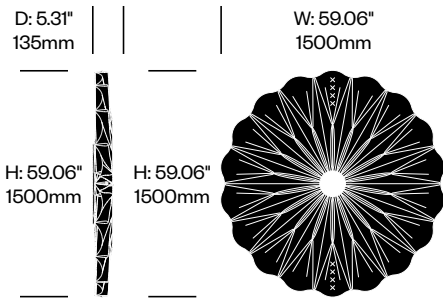

Large Edel Wall Mounted Screen	Number	List Price
Felt	HCBZ-PESW-EL	3,611.00
Anthracite Felt with Fabric	HCBZ-PESW-ELA	2,449.00
OffWhite Felt with Fabric	HCBZ-PESW-ELW	3,611.00

BuzziPleat

BuzziSpace | 13&9 Design | 2017 | Imported from the Netherlands