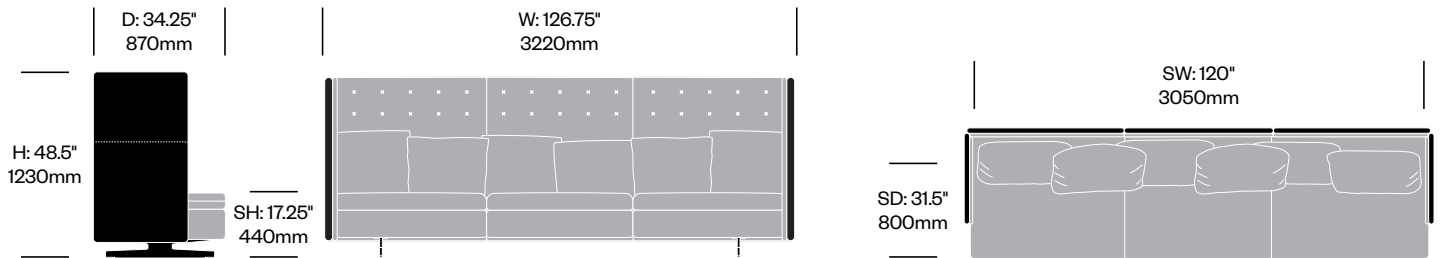

Gran Torino HB

Poltrona Frau | Jean-Marie Massaud | 2013 | Imported from Italy

To order, specify:

1. Product number
2. Interior upholstery and color
3. Exterior upholstery and color

Three Seat Sofa	Number	COM	List Price
Color System Leather Exterior	HCPF-GHL3-2IS	18,960.00	21,970.00
Saddle Extra Leather Exterior	HCPF-GHL3-2IS	24,100.00	27,390.00