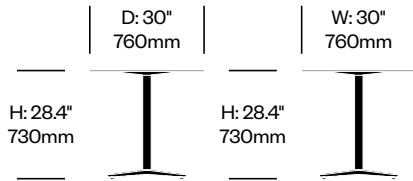

2 Inch: X Base

Emeco | Jasper Morrison | 2019 | Made in the United States

To order, specify:

1. Product number
2. Top surface and color
3. Base trim color

STANDARD HEIGHT COLLABORATIVE TABLE WITH X BASE, 30" ROUND

Black Base	Number	List Price
Laminate Grade A	HCEM-2NTC-R30-LXL	1,215.00
Laminate Grade B	HCEM-2NTC-R30-LXL	1,670.00
Accoya	HCEM-2NTC-R30-LXW	1,905.00
Ash	HCEM-2NTC-R30-LXW	1,295.00
Walnut	HCEM-2NTC-R30-LXW	1,715.00

Silver Base	Number	List Price
Hand-Brushed, Clear Anodized Aluminum	HCEM-2NTC-R30-LXA	1,605.00
Laminate Grade A	HCEM-2NTC-R30-LXL	1,090.00
Laminate Grade B	HCEM-2NTC-R30-LXL	1,545.00
Accoya	HCEM-2NTC-R30-LXW	1,775.00
Ash	HCEM-2NTC-R30-LXW	1,185.00
Walnut	HCEM-2NTC-R30-LXW	1,590.00