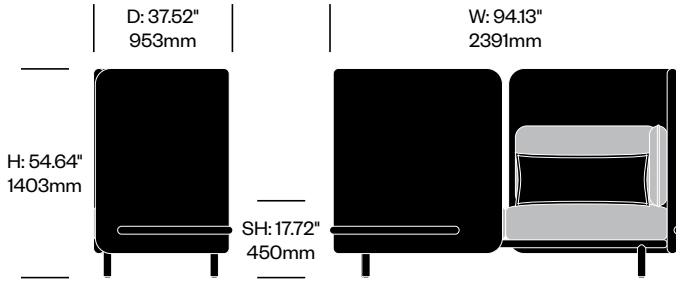

BuzziSpark

BuzziSpace | Alain Gilles | 2018 | Imported from the Netherlands

To order, specify:

1. Product number
2. Shield upholstery and color
3. Interior upholstery and color
4. Back cushion (and arm cushions if applicable) upholstery and color
5. Frame paint color

**Two Seat Sofa with Medium Back,
Open Left**

	Number	Grade A	Grade B	Grade C	Grade D	Grade E
	HCBZ-SKL2-LMM2	13,177.00	14,390.00	14,990.00	15,327.00	
with Arm Cushions	HCBZ-SKL2-LMMA2	13,628.00	14,914.00	15,554.00	15,911.00	
with Anti-Theft Arm Cushions	HCBZ-SKL2-LMMAT2	13,887.00	15,173.00	15,813.00	16,170.00