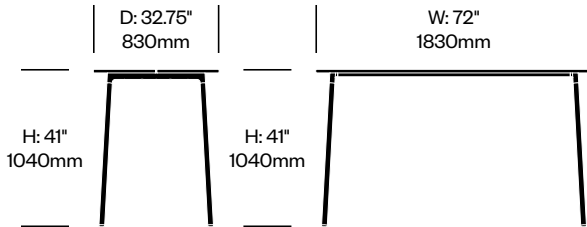

BAR HEIGHT COLLABORATIVE TABLE, 32.75" x 72", ALUMINUM TOP

Clear Anodized Aluminum Base	Number	List Price
Clear Anodized Aluminum	HCEM-RNTC-3372-HA	4,495.00