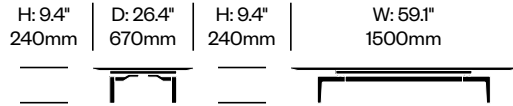

Volage EX-S

Cassina | Philippe Starck | 2018 | Imported from Italy

To order, specify:

1. Product number
2. Top stone color
3. Base trim color

Small Occasional Table, Single Tier	Number	List Price
Black Marquiña Marble	HCCS-VXTO-11	3,880.00
Calacatta Marble	HCCS-VXTO-11	5,795.00
Emperador Marble	HCCS-VXTO-11	3,880.00
Grey Carnico Marble	HCCS-VXTO-11	3,880.00
Sahara Noir Marble	HCCS-VXTO-11	5,795.00
White Carrara Marble	HCCS-VXTO-11	3,560.00