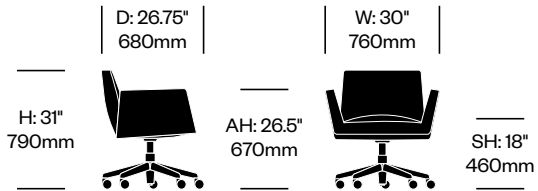

Chancellor

Poltrona Frau | Lievore, Altherr, Molina | 2008 | Imported from Italy

To order, specify:

1. Product number
2. Upholstery and color
3. Base trim color

**Low Back Conference Chair,
Fixed Height**

	Number	List Price
Standard Plate, Matching Stitching	HCPF-CHAM-MXCL	4,950.00
Standard Plate, Contrasting Stitching	HCPF-CHAM-CXCL	4,950.00
Leather Plate, Matching Stitching	HCPF-CHAM-MUCL	5,600.00
Leather Plate, Contrasting Stitching	HCPF-CHAM-CUCL	5,600.00