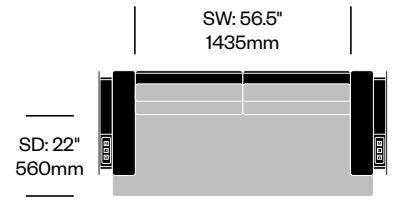

Stain repellent option:

- 1. Add \$98.56 to list price
 - 2. Add **P** to product number
- Example: HCCL-LYL2-BL22**P**

Two Seat Sofa with

Drawer on Left	Number	1 2	Grade A	Grade B	Grade C	Grade D	Grade E	Grade F	Grade G	Grade H	Leather A	Leather B
Polished Aluminum Legs	HCCL-LYL2-BL	■ ■	9,305.05	9,570.26	9,893.17	10,173.70	10,865.90	11,158.81	12,245.65	12,833.76	12,891.15	14,478.55
Painted Legs Grade A	HCCL-LYL2-BL	■ ■	9,378.50	9,643.71	9,966.62	10,247.15	10,939.35	11,232.26	12,319.10	12,907.21	12,964.60	14,552.00
Painted Legs Grade B	HCCL-LYL2-BL	■ ■	9,390.49	9,655.70	9,978.61	10,259.14	10,951.34	11,244.25	12,331.09	12,919.20	12,976.59	14,563.99