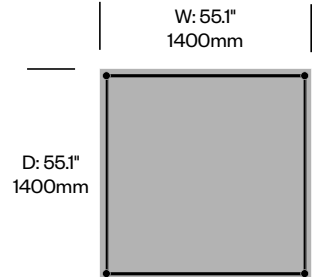

Rectangle Collaborative Table	Number	List Price
Clear Glass Top	HCCS-L102	2,830.00
Textured Glass Top	HCCS-L102	3,105.00

Square Collaborative Table	Number	List Price
Clear Glass Top	HCCS-L101	4,925.00

LC15