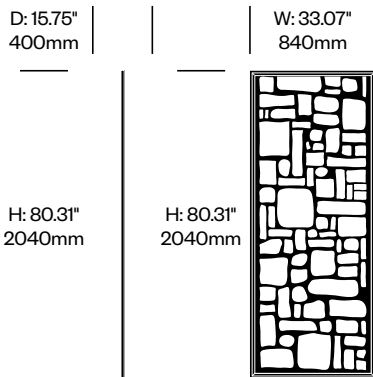

Single Screen, Pebbles Pattern	Number	List Price
Felt	HCBZ-FSS1-PBF	2,143.00
Contrasting Felt	HCBZ-FSS1-PBFC	2,489.00