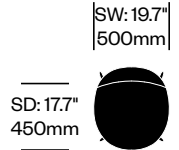

Gloss Black (79-CPN)

Matte Black (69-CPN)

Matte White (69-CPB)

Caprice

Cassina | Philippe Starck | 2016 | Imported from Italy

To order, specify:

1. Product number
2. Upholstery and color
3. Shell trim color
4. Base trim color