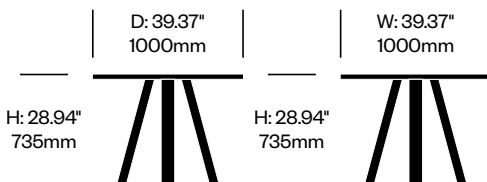

Collaborative Table	Number	1	List Price
Black Stained Ash	HCBZ-MKTC-1	■	6,752.00
Natural Ash	HCBZ-MKTC-1	■	5,969.00
Oak	HCBZ-MKTC-1	■	8,340.00
Walnut	HCBZ-MKTC-1	■	9,384.00
White Wash Ash	HCBZ-MKTC-1	■	6,752.00