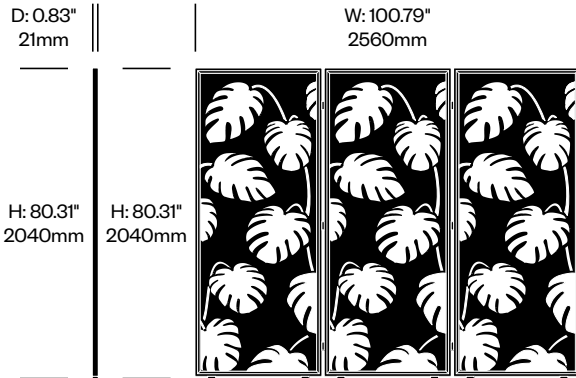

BuzziFalls Standing

BuzziSpace | Sas Adriaenssens | 2016 | Imported from the Netherlands

To order, specify:

1. Product number
2. Felt color
3. Contrasting felt color (if applicable)
4. Trim paint color

Trio Screen, Tropics Pattern	Number	List Price
Felt	HCBZ-FSS3-TRF	4,864.00
Contrasting Felt	HCBZ-FSS3-TRFC	5,210.00

To order, specify:

1. Product number

Baseplate	Number	List Price
Painted	HCBZ-FSB	166.00