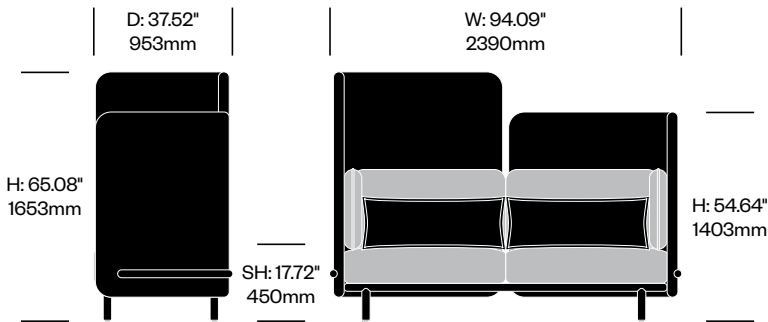

Two Seat Sofa with Medium Back on Left, High Back on Right	Number	Grade A	Grade B	Grade C	Grade D	Grade E
	HCBZ-SKL2-MH2	13,945.00	15,263.00	15,919.00	16,284.00	
with Arm Cushions	HCBZ-SKL2-MHA2	14,396.00	15,787.00	16,483.00	16,868.00	
with Anti-Theft Arm Cushions	HCBZ-SKL2-MHAT2	14,655.00	16,046.00	16,742.00	17,127.00