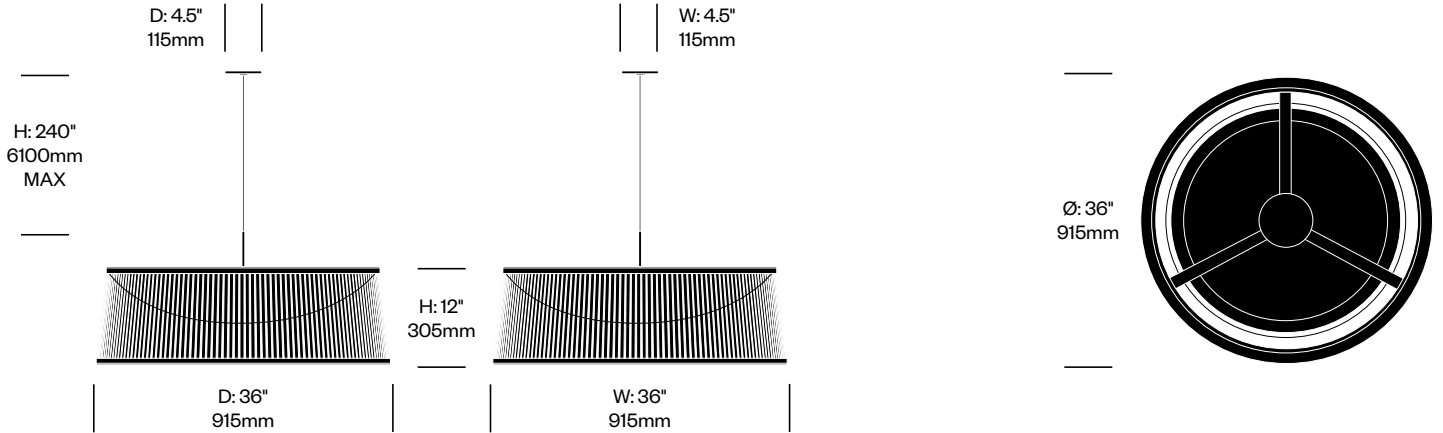

Large Pendant Light	Number	List Price
	HCPL-SDP2-36	1,200.00