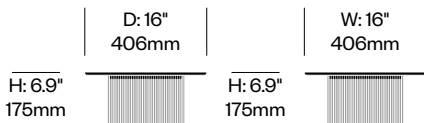

Table Light, 6.9" x 16"	Number	List Price
	HCPL-CST2-16	575.00