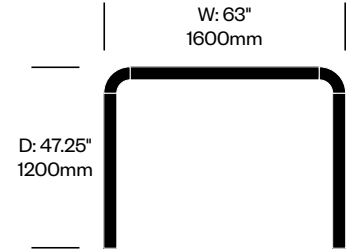

To order, specify:

1. Product number
2. Frame paint color

High Frame, 47.25" x 63"

Number

List Price

HCBZ-BRFN-H4763

9,365.00

High Frame, 47.25" x 94.5"