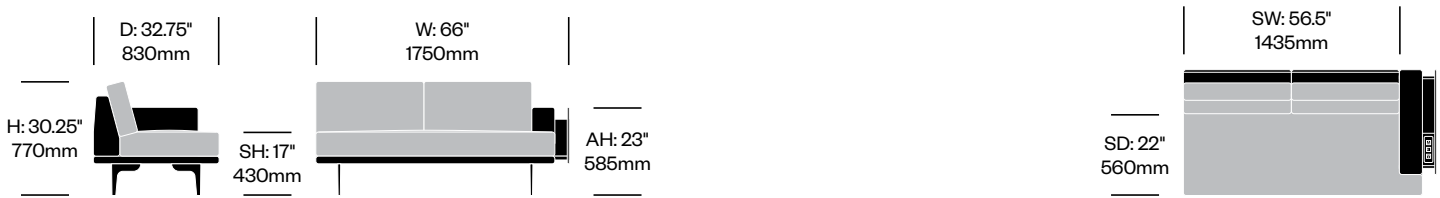

Stain repellent option:

- 1. Add \$98.56 to list price
 - 2. Add **P** to product number
- Example: HCCL-LYL2-LN22**P**

Two Seat Sofa with

Arm on Left	Number	1 2	Grade A	Grade B	Grade C	Grade D	Grade E	Grade F	Grade G	Grade H	Leather A	Leather B
Polished Aluminum Legs	HCCL-LYL2-LN	■ ■	5,248.20	5,489.37	5,782.96	6,037.99	6,667.33	6,933.63	7,921.76	8,456.46	8,510.42	9,954.32
Painted Legs Grade A	HCCL-LYL2-LN	■ ■	5,321.65	5,562.82	5,856.41	6,111.44	6,740.78	7,007.08	7,995.21	8,529.91	8,583.87	10,027.77
Painted Legs Grade B	HCCL-LYL2-LN	■ ■	5,333.64	5,574.81	5,868.40	6,123.43	6,752.77	7,019.07	8,007.20	8,541.90	8,595.86	10,039.76