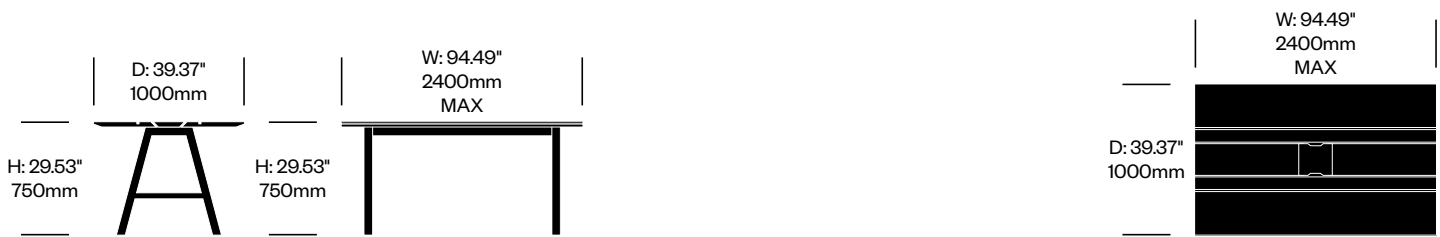

Standard Height Meet Collaborative Tables

39.37" Depth, Wood Top	Number	Grade A	Grade B	Grade C	Grade D	Grade E
62.99" Width	HCBZ-PNTM-L3962W	7,963.00	8,162.00	8,273.00	8,948.00	9,556.00
70.87" Width	HCBZ-PNTM-L3970W	8,124.00	8,321.00	8,422.00	9,146.00	9,743.00
78.74" Width	HCBZ-PNTM-L3978W	8,270.00	8,468.00	8,590.00	9,346.00	9,929.00
86.61" Width	HCBZ-PNTM-L3986W	8,528.00	8,732.00	8,849.00	9,523.00	10,236.00
94.49" Width	HCBZ-PNTM-L3994W	8,659.00	8,857.00	8,978.00	9,805.00	10,392.00