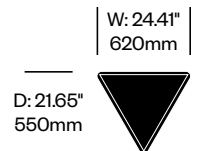

Large Wedge Totem	Number	Grade A	Grade B	Grade C	Grade D	Grade E	Grade F
Flat Base	HCBZ-TTS3-32	3,805.00	4,237.00	4,408.00	4,490.00	4,993.00	
Base on Casters	HCBZ-TTS3-3C2	4,091.00	4,523.00	4,694.00	4,776.00	5,279.00