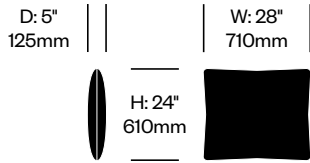

Rectangle Pillow, 28"x24"	Number	Grade A	Grade B	Grade C	Grade D	Grade E	Grade F	Grade G
Polyester Fill	HCJC-JP-P2824-SNN	293.00	427.00	472.00	512.00	553.00	616.00	675.00
Polyester Fill with Water Resistant Muslin Wrap	HCJC-JP-P2824-SNM	395.00	527.00	573.00	615.00	656.00	718.00	776.00