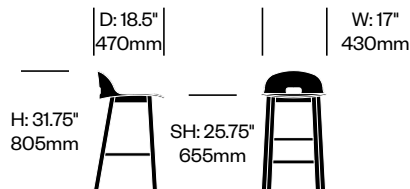

Low Stool with Low Back	Number	List Price
Ash	HCEM-ALS1-LN	630.00
Dark Stained Ash	HCEM-ALS1-LN	650.00