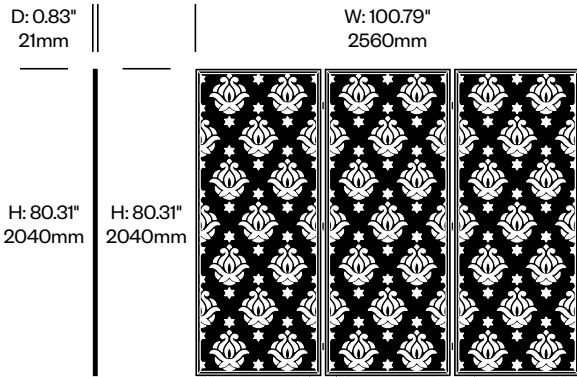

To order, specify:

1. Product number
2. Felt color
3. Contrasting felt color (if applicable)
4. Trim paint color

Add On Screen, Royal Pattern	Number	List Price
Felt	HCBZ-FSSA-RLF	2,024.00
Contrasting Felt	HCBZ-FSSA-RLFC	2,370.00