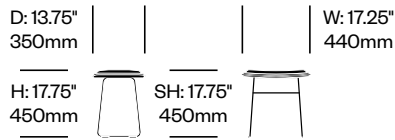

Low Stool	Number	COM/COL	List Price
Leather	HCCE-HPS1-1	970.00	1,330.00
Fabric	HCCE-HPS1-2	940.00	1,040.00
Faux Leather	HCCE-HPS1-3	940.00	970.00