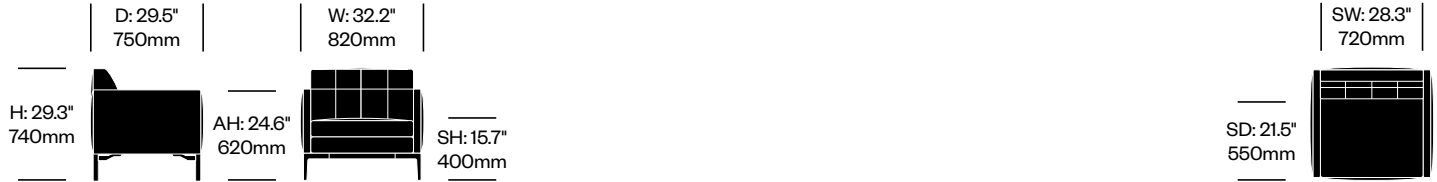

Cassina | Philippe Starck | 2020 | Imported from Italy

To order, specify:

1. Product number
2. Upholstery and color
3. Base trim color

LOUNGE CHAIR

Leather	Number	List Price
Matte Anthracite Base	HCCS-VSL1-1	10,540.00
Polished Aluminum Base	HCCS-VSL1-1	10,540.00