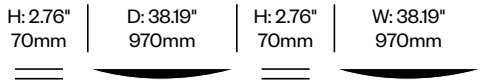

Large Board	Number	List Price
Wood	HCBZ-BAAB-2W	1,939.00