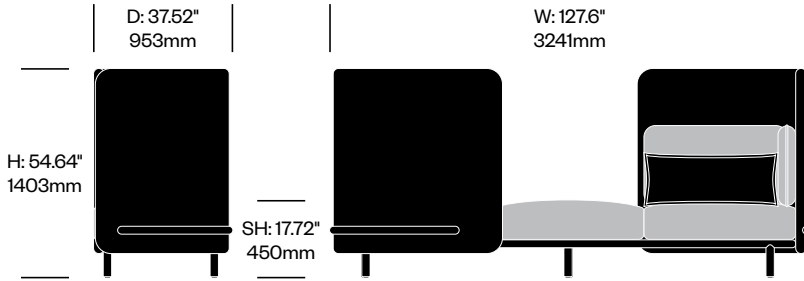

BuzziSpark

BuzziSpace | Alain Gilles | 2018 | Imported from the Netherlands

To order, specify:

1. Product number
2. Shield upholstery and color
3. Interior upholstery and color
4. Back cushion (and arm cushions if applicable) upholstery and color
5. Frame paint color

Three Seat Sofa with Medium Back, Open Left

	Number	Grade A	Grade B	Grade C	Grade D	Grade E
	HCBZ-SKL3-LMM2	18,435.00	20,141.00	20,835.00	21,279.00	
with Arm Cushions	HCBZ-SKL3-LMMA2	18,886.00	20,665.00	21,399.00	21,863.00	
with Anti-Theft Arm Cushions	HCBZ-SKL3-LMMAT2	19,145.00	20,924.00	21,658.00	22,122.00