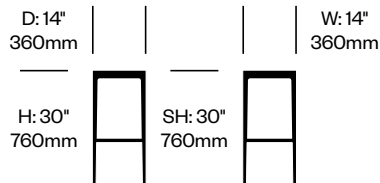

High Stool	Number	List Price
Hand-Brushed, Clear Anodized Aluminum	HCEM-EMS3	620.00
Hand-Polished Aluminum	HCEM-EMS3	1,370.00

To order, specify:

1. Product number
2. Upholstery and color

Seat Pad	Number	COM	List Price
Faux Leather	HCEM-EMSP-3	185.00	185.00