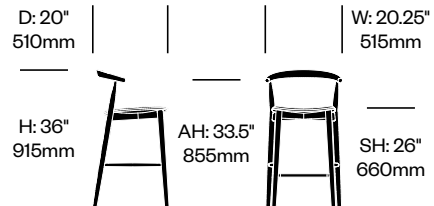

Low Stool	Number	List Price
Leather	HCCE-NLS1-1	1,880.00
Fabric	HCCE-NLS1-2	1,535.00
Faux Leather	HCCE-NLS1-3	1,420.00
Wood	HCCE-NLS1-W	1,230.00