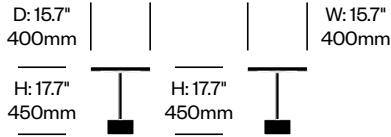

9

Cassina | Piero Lissoni | 2014 | Imported from Italy

To order, specify:

1. Product number
2. Top glass color
3. Frame trim color
4. Base stone color

LOW OCCASIONAL TABLE, GLASS TOP WITH STONE BASE

Gunmetal Grey Frame	Number	List Price
Black Marquiña Marble Base	HCCS-9TO-1G	1,665.00
Emperador Marble Base	HCCS-9TO-1G	1,995.00
Grey Carnico Marble Base	HCCS-9TO-1G	1,915.00
White Carrara Marble Base	HCCS-9TO-1G	1,515.00

Matte Anthracite Frame	Number	List Price
Black Marquiña Marble Base	HCCS-9TO-1G	1,595.00
Emperador Marble Base	HCCS-9TO-1G	1,920.00
Grey Carnico Marble Base	HCCS-9TO-1G	1,865.00
White Carrara Marble Base	HCCS-9TO-1G	1,445.00