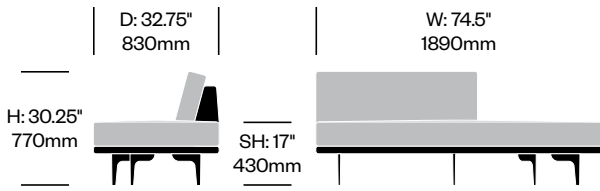

Stain repellent option:

- 1. Add \$98.86 to list price
 - 2. Add **P** to product number
- Example: HCCL-LYLC-R22**P**

Curved Lounge with

Curve on Right	Number	1 2	Grade A	Grade B	Grade C	Grade D	Grade E	Grade F	Grade G	Grade H	Leather A	Leather B
Polished Aluminum Legs	HCCL-LYLC-R	■ ■	5,269.25	5,516.01	5,816.46	6,077.49	6,721.56	6,994.13	8,005.41	8,552.65	8,596.85	10,070.38
Painted Legs Grade A	HCCL-LYLC-R	■ ■	5,379.41	5,626.17	5,926.62	6,187.65	6,831.72	7,104.29	8,115.57	8,662.81	8,707.01	10,180.54
Painted Legs Grade B	HCCL-LYLC-R	■ ■	5,397.39	5,644.15	5,944.60	6,205.63	6,849.70	7,122.27	8,133.55	8,680.79	8,724.99	10,198.52