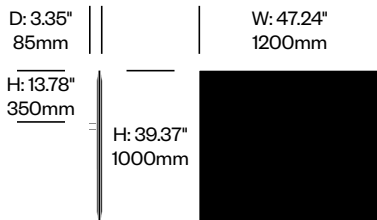

BuzziFrontDesk

BuzziSpace | BuzziSpace Studio | 2013 | Imported from the Netherlands

To order, specify:

1. Product number, including:

1 Bracket type

- 1 BuzziFix L (for worksurfaces with 0.47" to 1.1" thickness)
- 2 BuzziFix L-Plus (for worksurfaces with 1.1 to 1.69" thickness)
- 3 BuzziFix XL (for worksurfaces with 1.1 to 2.28" thickness)

2 Upholstery type

- F Felt
- 2 Fabric

2. Interior upholstery and color

3. Exterior upholstery and color (if contrasting colors specified)

4. Bracket paint color

Desk Mounted Screen with Square Corners, 47.24" x 39.37"

	Number	1 2	Felt	Grade A	Grade B	Grade C	Grade D	Grade E	Grade F
Felt or Fabric	HCBZ-FDS2-47Q	■ ■	1,183.00	1,384.00	1,598.00	1,670.00	1,709.00	1,912.00	
Contrasting Felt or Fabric	HCBZ-FDS2-47Q	■ ■ C	1,462.00	1,663.00	1,877.00	1,949.00	1,988.00	2,191.00