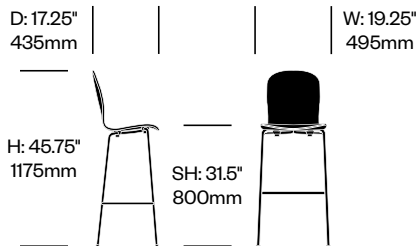

Tate Color

Cappellini | Jasper Morrison | 2012 | Imported from Italy

To order, specify:

1. Product number
2. Seat aniline dyed wood color
3. Base trim color

High Stool with Low Back	Number	List Price
Painted Base	HCCE-TCS3-L4	900.00
Satin Stainless Steel Base	HCCE-TCS3-L4	1,020.00