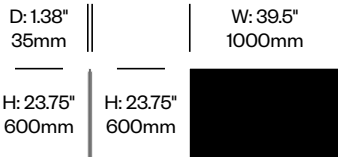

To order, specify:

1. Product number, including:

1 Upholstery type

- ☐ Felt
- ☒ Fabric

1. Upholstery and color

1. Contrasting upholstery and color (if applicable)

Medium Screen with Square Corners, 39.5"

	Number	1	Felt	Grade A	Grade B	Grade C	Grade D	Grade E	Grade F
Felt or Fabric	HCBZ-DKS2-39Q		655.00	803.00	928.00	978.00	1,005.00	1,145.00	
Contrasting Felt or Fabric	HCBZ-DKS2-39Q	C	934.00	1,082.00	1,207.00	1,257.00	1,284.00	1,424.00