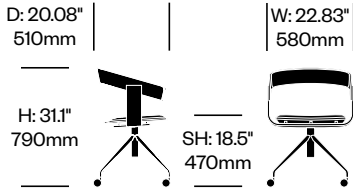

BuzziFloat

BuzziSpace | Alain Gilles | 2016 | Imported from the Netherlands

To order, specify:

1. Product number
2. Upholstery and color (if applicable)
3. Frame wood color
4. Base paint color

Conference Chair	Number	List Price
Leather Seat	HCBZ-FLC4-1P	3,001.00
Fabric Grade A Seat	HCBZ-FLC4-2P	2,524.00
Fabric Grade B Seat	HCBZ-FLC4-2P	2,620.00
Fabric Grade C Seat	HCBZ-FLC4-2P	2,668.00
Fabric Grade D Seat	HCBZ-FLC4-2P	2,692.00
Wood Seat	HCBZ-FLC4-WP	1,904.00