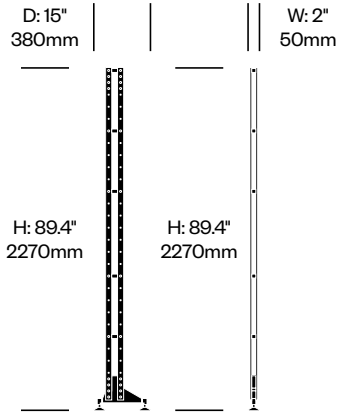

Infinito Wall

Cassina | Franco Albini | 2020 | Imported from Italy

To order, specify:

1. Product number
2. Wood color

Low Frame	Number	List Price
American Walnut	HCCS-IWBC-F1	1,650.00
Black Stained Ash	HCCS-IWBC-F1	1,405.00
Natural Ash	HCCS-IWBC-F1	1,405.00

High Frame	Number	List Price
American Walnut	HCCS-IWBC-F2	3,255.00
Black Stained Ash	HCCS-IWBC-F2	2,900.00
Natural Ash	HCCS-IWBC-F2	2,900.00