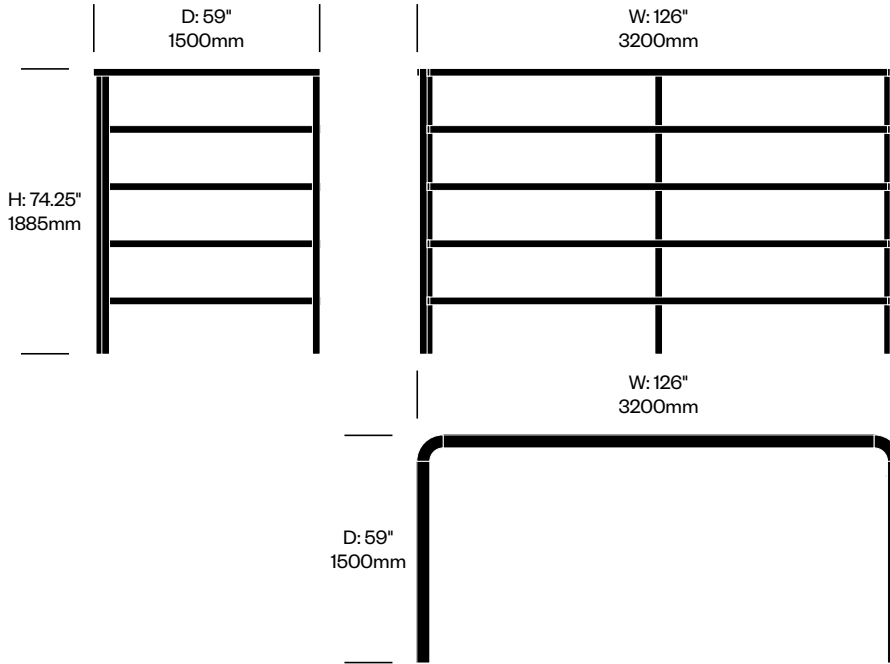

BuzziBracks

BuzziSpace | Alain Gilles | 2018 | Imported from the Netherlands

To order, specify:

1. Product number
2. Frame paint color

High Frame, 59" x 126"	Number	List Price
	HCBZ-BRFN-H59126	12,953.00