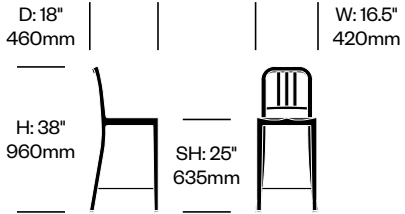

Low Stool	Number	List Price
Recycled Polyethylene (PET)	HCEM-NIS1	550.00