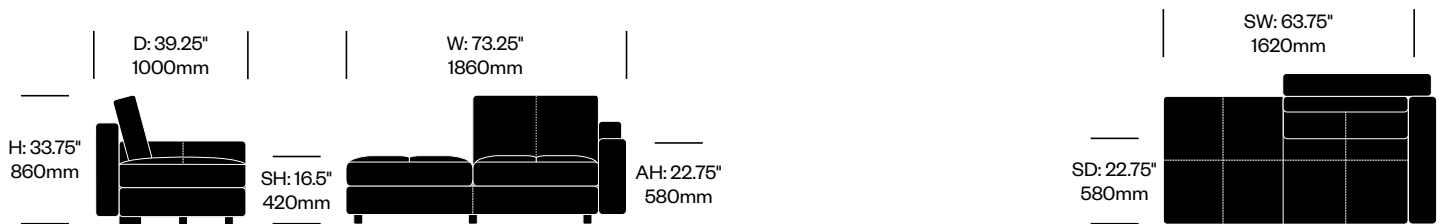

**One Seat with
Low Left Arm, Bench on Right**

	Number	List Price
Leather	HCPF-MSSB-10R	7,530.00