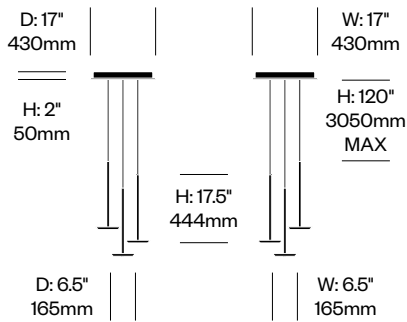

To order, specify:

1. Product number
2. Trim color

Pendant Light	Number	List Price
	HCPL-SSP1	375.00

Pendant with Three Lights	Number	List Price
	HCPL-SSP3	1,420.00

Pendant with Five Lights	Number	List Price
	HCPL-SSP5	2,170.00