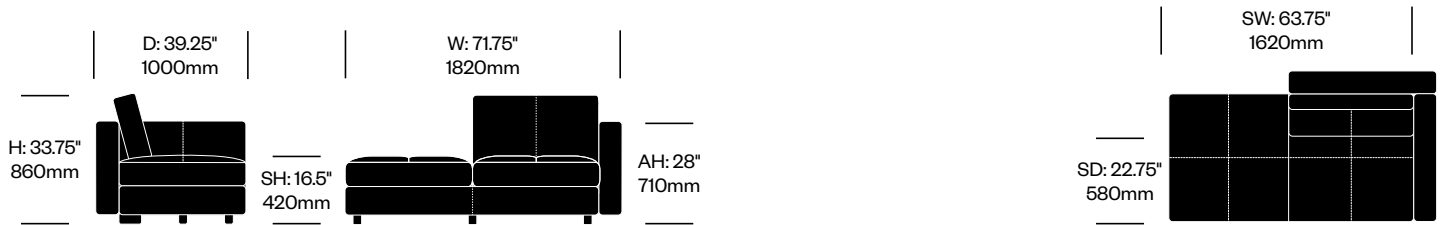

One Seat with

High Left Arm, Bench on Right

Number

List Price

Leather	HCPF-MSSB-HO	7,530.00
---------	--------------	----------

Two Seat without Arms,

Bench on Left

Number