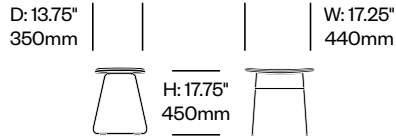

Morrison Stool

Cappellini | Jasper Morrison | 2003 | Made in the United States

To order, specify:

1. Product number
2. Upholstery and color or wood color
3. Base trim color

Low Stool	Number	COM/COL	List Price
Leather	HCCE-MSS1-1	1,070.00	1,460.00
Fabric	HCCE-MSS1-2	1,025.00	1,145.00
Faux Leather	HCCE-MSS1-3	1,025.00	1,070.00
Wood	HCCE-MSS1-W		855.00