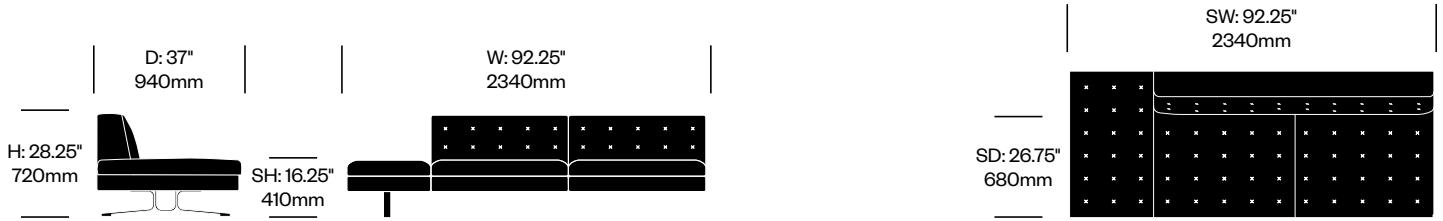

**Two Seat without Arms,
Bench on Right**

Number

List Price

Leather	HCPF-KEL2-R	12,660.00