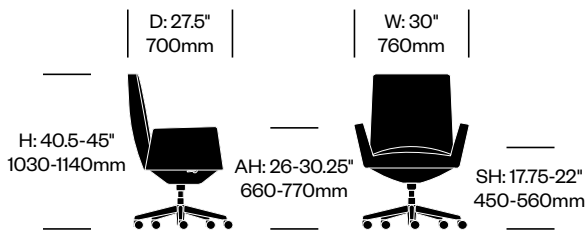

Medium Back Conference Chair

	Number	List Price
Standard Plate, Matching Stitching	HCPF-CHAE-MXCL	5,920.00
Standard Plate, Contrasting Stitching	HCPF-CHAE-CXCL	5,290.00
Leather Plate, Matching Stitching	HCPF-CHAE-MUCL	5,940.00
Leather Plate, Contrasting Stitching	HCPF-CHAE-CUCL	5,940.00