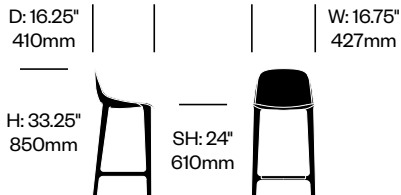

Low Stool	Number	List Price
Recycled Wood Polypropylene	HCEM-BRS1	475.00