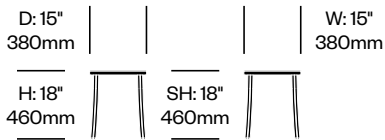

Stacking Low Stool	Number	List Price
Hand-Brushed, Clear Anodized Aluminum	HCEM-1AS1-N	535.00