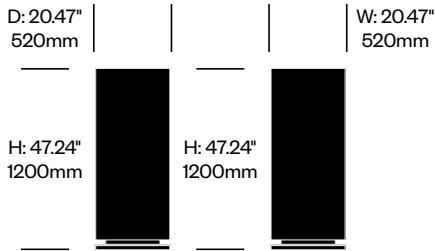

BuzziTotem

BuzziSpace | BuzziSpace Studio | 2016 | Imported from the Netherlands

To order, specify:

1. Product number
2. Upholstery and color
3. Base paint color

Small Beam Totem	Number	Grade A	Grade B	Grade C	Grade D	Grade E	Grade F
Flat Base	HCBZ-TTS1-12	2,404.00	2,677.00	2,785.00	2,848.00	3,158.00	
Base on Casters	HCBZ-TTS1-1C2	2,786.00	3,059.00	3,167.00	3,230.00	3,540.00	