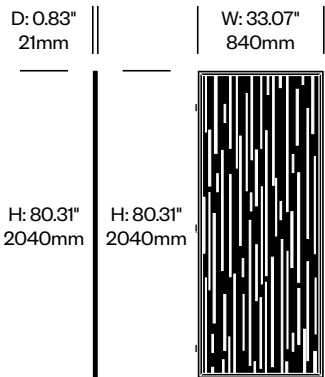

Add On Screen, Rain Pattern	Number	List Price
Felt	HCBZ-FSSA-RNF	1,784.00
Contrasting Felt	HCBZ-FSSA-RNFC	2,130.00