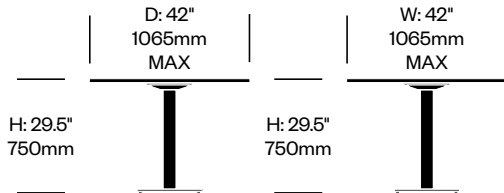

JANUScafé: Grappa Base

JANUS et Cie | Made in China

To order, specify:

1. Product number
2. Top surface and color
3. Base trim color

STANDARD HEIGHT TABLES

Round Table, 24"	Number	List Price
Wood Top, Stainless Steel Base	HCJC-JC-GRS1-N2424NW	1,354.00
CHPL Top, Stainless Steel Base	HCJC-JC-GRS1-N2424NC	1,558.00

Round Table, 30"	Number	List Price
Aluminum Top, Stainless Steel Base	HCJC-JC-GRS1-N3030NA	1,618.00
Wood Top, Stainless Steel Base	HCJC-JC-GRS1-N3030NW	1,603.00
CHPL Top, Stainless Steel Base	HCJC-JC-GRS1-N3030NC	2,027.00

Round Table, 36"	Number	List Price
Aluminum Top, Stainless Steel Base	HCJC-JC-GRS1-N3636NA	1,746.00
Wood Top, Stainless Steel Base	HCJC-JC-GRS1-N3636NW	1,831.00
CHPL Top, Stainless Steel Base	HCJC-JC-GRS1-N3636NC	2,056.00

Round Table, 42"	Number	List Price
Wood Top, Stainless Steel Base	HCJC-JC-GRS1-N4242NW	2,191.00
CHPL Top, Stainless Steel Base	HCJC-JC-GRS1-N4242NC	2,519.00