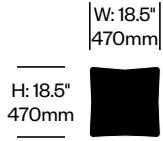

GranTorino HB

Poltrona Frau | Jean-Marie Massaud | 2013 | Imported from Italy

---

To order, specify:

1. Product number
2. Upholstery and color

Pillow	Number	COM	List Price
Leather	HCPF-GCAA-11		490.00
Fabric	HCPF-GCAA-12	440.00	600.00