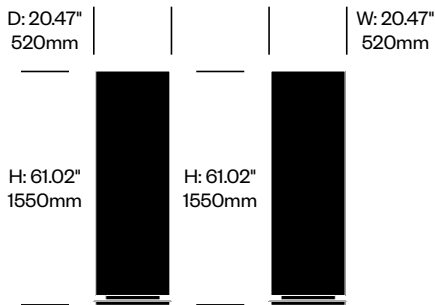

Medium Cylinder Totem	Number	Grade A	Grade B	Grade C	Grade D	Grade E	Grade F
Flat Base	HCBZ-TTS2-22	3,239.00	3,647.00	3,812.00	3,902.00	4,363.00	
Base on Casters	HCBZ-TTS2-2C2	3,715.00	4,123.00	4,288.00	4,378.00	4,839.00