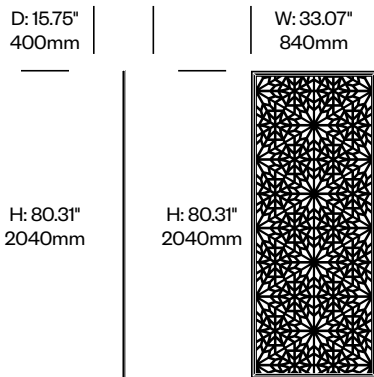

1. Product number
2. Felt color
3. Contrasting felt color (if applicable)
4. Trim paint color

Trio Screen, Plain

Number

List Price

Felt	HCBZ-FSS3-PNF	4,048.00
Contrasting Felt	HCBZ-FSS3-PNFC	4,394.00

Single Screen, Alhambra Pattern