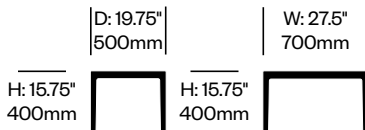

Large Rectangle Occasional Table	Number	List Price
JANUSfiber®	HCJC-QN-TOR28-J	877.00
JANUSfiber® with Wood Frame	HCJC-QN-TOR28-W	980.00

To order, specify:

1. Product number

Top for Large Rectangle Occasional Table	Number	List Price
Glass	HCJC-QN-GTR2820	395.00