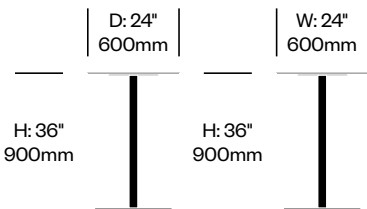

COUNTER HEIGHT COLLABORATIVE TABLE WITH FLAT BASE, 24" ROUND

Black Base	Number	List Price
Laminate Grade A	HCEM-2NTC-R24-MFL	1,440.00
Laminate Grade B	HCEM-2NTC-R24-MFL	1,670.00
Accoya	HCEM-2NTC-R24-MFW	1,970.00
Ash	HCEM-2NTC-R24-MFW	1,580.00
Walnut	HCEM-2NTC-R24-MFW	1,850.00

Hand-Brushed, Clear Anodized Aluminum Base	Number	List Price
Hand-Brushed, Clear Anodized Aluminum	HCEM-2NTC-R24-MFA	1,775.00
Laminate Grade A	HCEM-2NTC-R24-MFL	1,315.00
Laminate Grade B	HCEM-2NTC-R24-MFL	1,545.00
Accoya	HCEM-2NTC-R24-MFW	1,850.00
Ash	HCEM-2NTC-R24-MFW	1,445.00
Walnut	HCEM-2NTC-R24-MFW	1,615.00