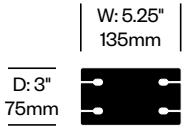

To order, specify:

1. Product number

Alignment Bracket	Number	List Price
	HCCL-LYA	61.79