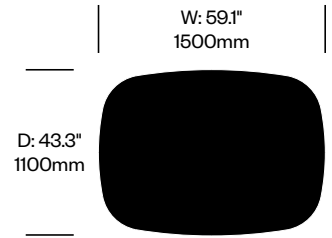

Large Occasional Table, Single Tier	Number	List Price
Black Marquiña Marble	HCCS-VXTO-21	5,815.00
Calacatta Marble	HCCS-VXTO-21	8,765.00
Emperador Marble	HCCS-VXTO-21	5,635.00
Grey Carnico Marble	HCCS-VXTO-21	5,635.00
Sahara Noir Marble	HCCS-VXTO-21	8,765.00
White Carrara Marble	HCCS-VXTO-21	5,120.00