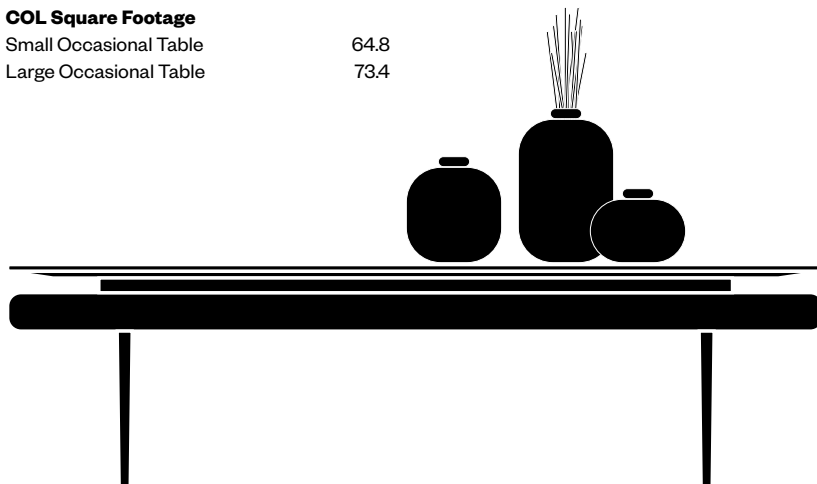

Undermount Power Modules

The separately specified undermount power module provides under table power consisting of either one or two simplex outlets (NEMA-5-15R) and one dual USB port. The undermount power module must be installed along the front edge of the table. Power modules may not be daisy chained together. The undermount power module is available either corded or hardwired with a 6 or 12 foot cord. Included with the module are two cord management clips, mounting brackets, and attachment hardware. Application may require approval from local authority having jurisdiction (AHJ); ensure compliance before placing orders and installing.

Additional Notes

Lyda tables compliment Lyda seating and can be used either freestanding or integrated into a modular lounge configuration.

Meets ANSI/BIFMA X5.5 Standard for Desk and Table Products.

Fabric is applied railroaded to Lyda products. Linear or patterned fabric is not recommended due to the manner in which fabric is applied, as material will not be pattern matched.

COM Yardage

Small Occasional Table	3.2
Large Occasional Table	3.7

COL Square Footage

Small Occasional Table	64.8
Large Occasional Table	73.4

Surfaces

Upholstery

For a complete list of upholstery options, please refer to surfaces.haworth.com.

Top Paint Grade A

Beige (PW-R)
Black (PW-F)
Chalk (PW-AK)
Gray Tone (PW-G)
Polar (PW-PL)
Stormy (PW-SY)
Vapor (PW-VA)

Top Paint Grade B

Rusty Red (PW-RR)
Sky Blue (PW-1J)
Sparrow (PW-SP)
Straw (PW-ST)
Terra (PW-1H)

Top Wood Grade B

White Oak (VB-W35)

Top Wood Grade C

Walnut (VH-W35)

Top Solid Surface

Corian® Cameo White (SS-CW)

Top Stone Grade A

White Carrara Marble (17-WC)

Top Stone Grade C

Black Granite (17-BG)

Stitch Thread

Accent Orange (NS-1E)
Black (NS-F)
Plaster (NS-PLS)
Rusty Red (NS-RR)
Sand (NS-SN)

Leg Polished Aluminum

Polished Aluminum (PM-P)

Leg Paint Grade A

Black (TR-F)
Smooth Plaster (TR-PLS)

Leg Paint Grade B

Black Matte (TR-M1)
Rusty Red (TR-RR)
Sable (TR-1M)
Smooth Plaster Matte (TR-M2)