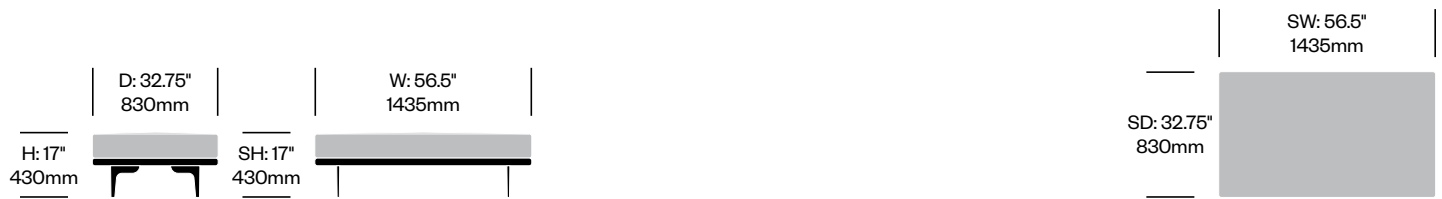

Two Seat Bench	Number	12	Grade A	Grade B	Grade C	Grade D	Grade E	Grade F	Grade G	Grade H	Leather A	Leather B
Polished Aluminum Legs	HCCL-LYB2-	■ ■	3,521.21	3,740.07	4,006.48	4,237.96	4,809.09	5,050.77	5,947.54	6,432.81	6,482.04	7,792.51
Painted Legs Grade A	HCCL-LYB2-	■ ■	3,594.66	3,813.52	4,079.93	4,311.41	4,882.54	5,124.22	6,020.99	6,506.26	6,555.49	7,865.96
Painted Legs Grade B	HCCL-LYB2-	■ ■	3,606.65	3,825.51	4,091.92	4,323.40	4,894.53	5,136.21	6,032.98	6,518.25	6,567.48	7,877.95