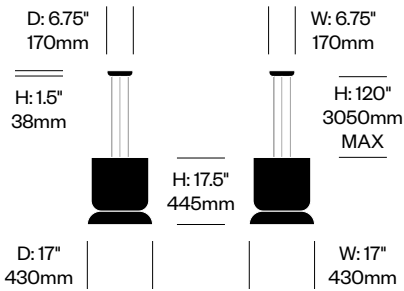

Pendant Light, DA	Number	List Price
Opal Glass	HCPL-TMP-DA	1,350.00