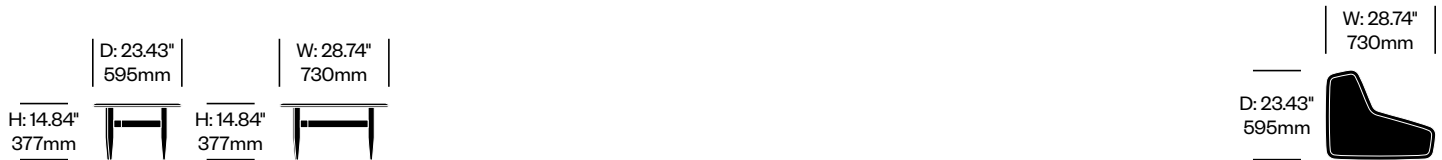

Occasional Table, Left	Number	List Price
Black Stained Ash	HCBZ-N4T1-L	2,730.00
Walnut	HCBZ-N4T1-L	3,192.00