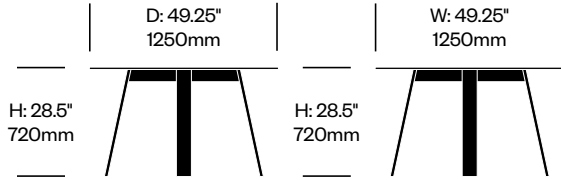

Bac

Cappellini | Jasper Morrison | 2009 | Imported from Italy

To order, specify:

1. Product number
2. Wood color

Round Collaborative Table	Number	List Price
Wood	HCCE-BCTR-W	5,020.00

Small Rectangle Collaborative Table	Number	List Price
Wood	HCCE-BCTS-W	6,145.00