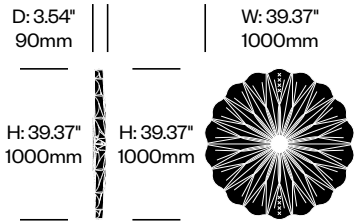

BuzziPleat

BuzziSpace | 13&9 Design | 2017 | Imported from the Netherlands

To order, specify:

1. Product number
2. Felt or fabric color
3. Lace color

Medium Edel Wall Mounted Screen	Number	List Price
Felt	HCBZ-PESW-EM	2,495.00
Anthracite Felt with Fabric	HCBZ-PESW-EMA	1,734.00
OffWhite Felt with Fabric	HCBZ-PESW-EMW	2,495.00