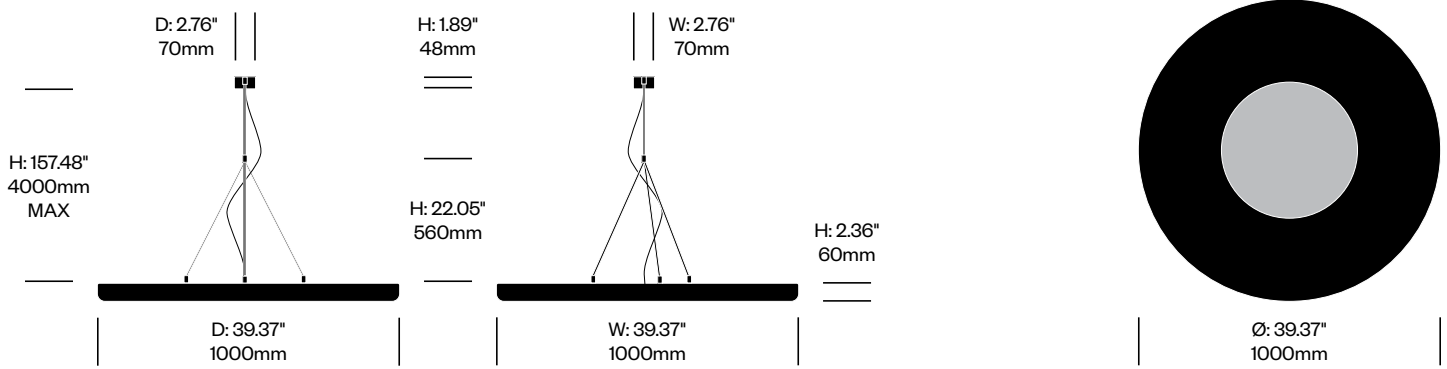

BuzziMoon

BuzziSpace | BuzziSpace Studio | 2016 | Imported from the Netherlands

To order, specify:

1. Product number
2. Upholstery and color

Medium Pendant Light, Flat	Number	Grade A	Grade B	Grade C	Grade D	Grade E	Grade F
Fabric	HCBZ-MNP2-F	4,312.00	5,116.00	5,191.00	5,233.00	5,447.00