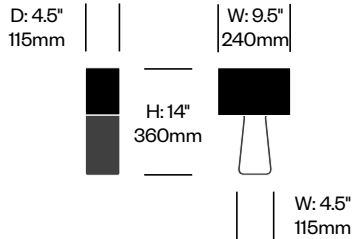

Tube Top

Pablo Designs | Peter Stathis | 2006 | Made in the United States

To order, specify:

1. Product number
2. Trim color

Small Table Light	Number	List Price
	HCPL-TTT1-14	195.00