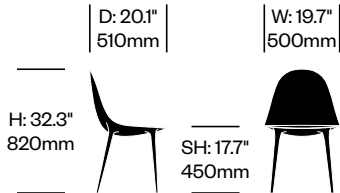

Gloss Black (79-CPN)

Matte Black (69-CPN)

Matte White (69-CPB)

Caprice

Cassina | Philippe Starck | 2016 | Imported from Italy

To order, specify:

1. Product number
2. Upholstery and color
3. Shell trim color
4. Base trim color