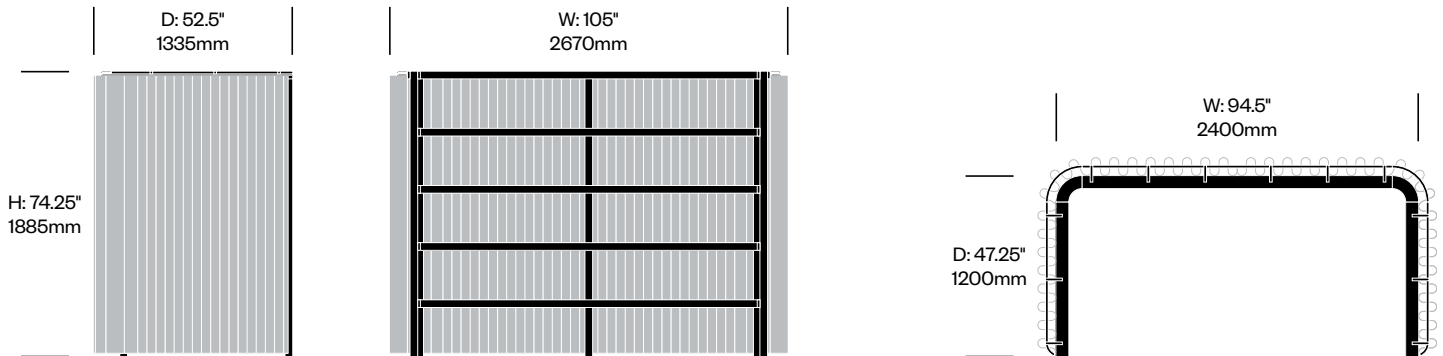

High Frame with Symmetrical Curtains, 47.25" x 94.5"

Number	Grade A	Grade B	Grade C	Grade D	Grade E	Grade F
HCBZ-BRFS-H4794	12,584.00	13,169.00	13,201.00	14,485.00		15,689.00

BuzziBracks

BuzziSpace | Alain Gilles | 2018 | Imported from the Netherlands