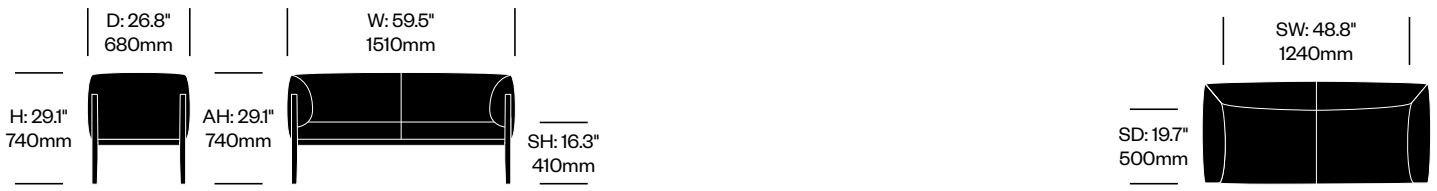

Cassina | Ronan and Erwan Bouroullec | 2018 | Imported from Italy

To order, specify:

1. Product number
2. Upholstery and color
3. Frame trim color

Side Chair	Number	List Price
Leather	HCCS-CSS4-1	2,525.00
Fabric	HCCS-CSS4-2	2,170.00