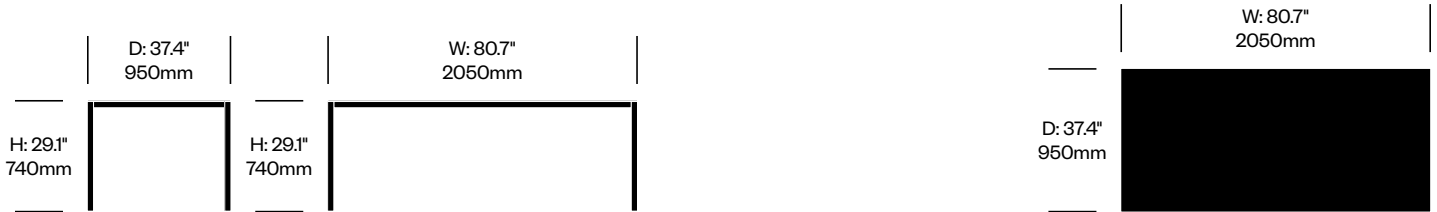

To order, specify:

1. Product number
2. Wood color

Small Collaborative Table,

Fixed Width	Number	List Price
Smoked Oak	HCCS-NNTC-1F	9,515.00

Medium Collaborative Table,

Fixed Width	Number	List Price
Smoked Oak	HCCS-NNTC-2F	10,150.00