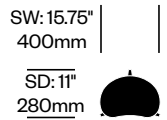

Mexique

Cassina | Charlotte Perriand | 1952 | Imported from Italy

To order, specify:

1. Product number
2. Seat wood color
3. Leg trim color