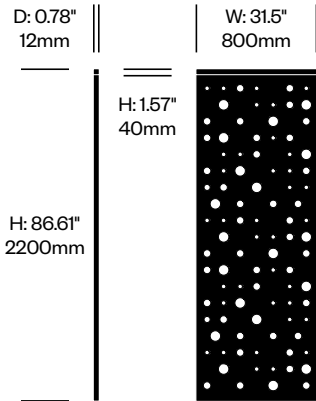

BuzziFalls

BuzziSpace | Sas Adriaenssens | 2014 | Imported from the Netherlands

To order, specify:

1. Product number
2. Felt color
3. Contrasting felt color (if applicable)
4. Trim paint

Note:

A mounting kit must be ordered separately as a requirement to hang BuzziFalls screens. Various attachment options are available for ceiling or wall mount.

Small Screen, Dots Pattern	Number	List Price
Felt	HCBZ-FAS1-DT	1,154.00
Contrasting Felt	HCBZ-FAS1-DTC	1,500.00