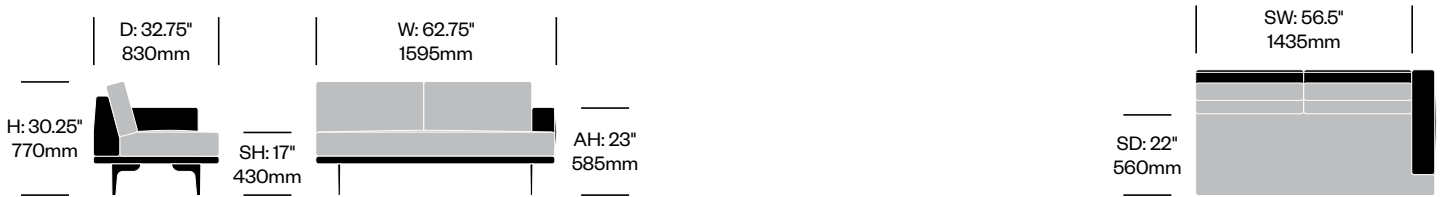

Stain repellent option:

- 1. Add \$98.56 to list price
 - 2. Add **P** to product number
- Example: HCCL-LYL2-LN22**P**

Two Seat Sofa with

Arm on Left	Number	1 2	Grade A	Grade B	Grade C	Grade D	Grade E	Grade F	Grade G	Grade H	Leather A	Leather B
Polished Aluminum Legs	HCCL-LYL2-LN	■ ■	5,248.20	5,489.37	5,782.96	6,037.99	6,667.33	6,933.63	7,921.76	8,456.46	8,510.42	9,954.32
Painted Legs Grade A	HCCL-LYL2-LN	■ ■	5,321.65	5,562.82	5,856.41	6,111.44	6,740.78	7,007.08	7,995.21	8,529.91	8,583.87	10,027.77
Painted Legs Grade B	HCCL-LYL2-LN	■ ■	5,333.64	5,574.81	5,868.40	6,123.43	6,752.77	7,019.07	8,007.20	8,541.90	8,595.86	10,039.76