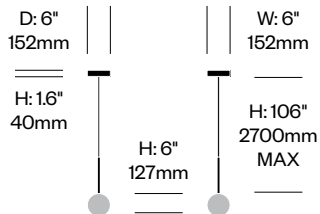

Pendant Light, 6"	Number	List Price
	HCPL-BSP3-6	395.00