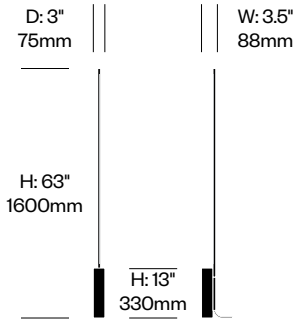

Floor Light	Number	List Price
	HCPL-TOF1	975.00