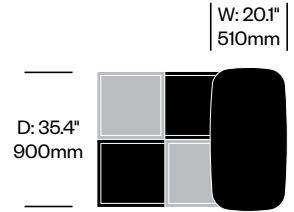

Volage EX-S

Cassina | Philippe Starck | 2018 | Imported from Italy

To order, specify:

1. Product number
2. Top stone color
3. Tray wood color
4. Base trim color

Occasional Table with Trays	Number	List Price
Black Marquiña Marble with Black Stained Ash	HCCS-VXTO-T2	6,865.00
Black Marquiña Marble with Santos Rosewood	HCCS-VXTO-T2	7,920.00
Calacatta Marble with Black Stained Ash	HCCS-VXTO-T2	7,455.00
Calacatta Marble with Santos Rosewood	HCCS-VXTO-T2	8,500.00
Emperador Marble with Black Stained Ash	HCCS-VXTO-T2	6,865.00
Emperador Marble with Santos Rosewood	HCCS-VXTO-T2	7,920.00
Grey Carnico Marble with Black Stained Ash	HCCS-VXTO-T2	6,865.00
Grey Carnico Marble with Santos Rosewood	HCCS-VXTO-T2	7,920.00
Sahara Noir Marble with Black Stained Ash	HCCS-VXTO-T2	7,455.00
Sahara Noir Marble with Santos Rosewood	HCCS-VXTO-T2	8,500.00
White Carrara Marble with Black Stained Ash	HCCS-VXTO-T2	6,175.00
White Carrara Marble with Santos Rosewood	HCCS-VXTO-T2	6,865.00