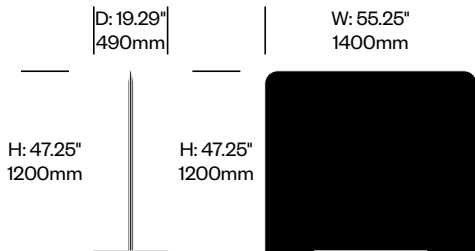

BuzziFree

BuzziSpace | BuzziSpace Studio | 2011 | Imported from the Netherlands

To order, specify:

1. Product number, including:

1 Upholstery type

☐ Felt

☒ Fabric

2. Upholstery and color

3. Contrasting upholstery and color (if applicable)

4. Base paint color

Screen, 47.25"x55.25"	Number	1	Felt	Grade A	Grade B	Grade C	Grade D	Grade E	Grade F
Felt or Fabric	HCBZ-FES1-55		1,529.00	2,005.00	2,310.00	2,429.00	2,496.00	2,839.00	
Contrasting Felt or Fabric	HCBZ-FES1-55	C	1,817.00	2,293.00	2,598.00	2,717.00	2,784.00	3,127.00