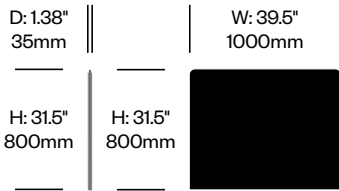

BuzziDesk

BuzziSpace | Sas Adriaenssens | 2010 | Imported from the Netherlands

To order, specify:

1. Product number, including:

1 Upholstery type

- ☐ Felt
- ☒ Fabric

2. Upholstery and color

3. Contrasting upholstery and color (if applicable)

High Screen with Rounded Corners, 39.5"

	Number	1	Felt	Grade A	Grade B	Grade C	Grade D	Grade E	Grade F
Felt or Fabric	HCBZ-DKS3-39R		724.00	924.00	1,084.00	1,150.00	1,184.00	1,365.00	
Contrasting Felt or Fabric	HCBZ-DKS3-39R	C	1,003.00	1,203.00	1,363.00	1,429.00	1,463.00	1,644.00