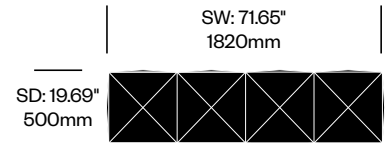

Quatro Pouf, 3D Pattern with One Square	Number	Grade A
Fabric with Antiskid Bottom	HCBZ-CBP3-4012A	2,773.00
Fabric with Wood Bottom	HCBZ-CBP3-4012W	3,349.00