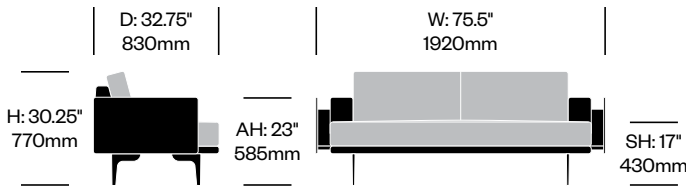

Stain repellent option:

- 1. Add \$98.56 to list price
 - 2. Add **P** to product number
- Example: HCCL-LYL2-BL22**P**

Two Seat Sofa with

Drawer on Left	Number	1 2	Grade A	Grade B	Grade C	Grade D	Grade E	Grade F	Grade G	Grade H	Leather A	Leather B
Polished Aluminum Legs	HCCL-LYL2-BL	■ ■	9,305.05	9,570.26	9,893.17	10,173.70	10,865.90	11,158.81	12,245.65	12,833.76	12,891.15	14,478.55
Painted Legs Grade A	HCCL-LYL2-BL	■ ■	9,378.50	9,643.71	9,966.62	10,247.15	10,939.35	11,232.26	12,319.10	12,907.21	12,964.60	14,552.00
Painted Legs Grade B	HCCL-LYL2-BL	■ ■	9,390.49	9,655.70	9,978.61	10,259.14	10,951.34	11,244.25	12,331.09	12,919.20	12,976.59	14,563.99