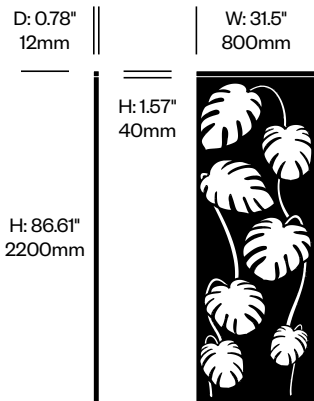

BuzziFalls

BuzziSpace | Sas Adriaenssens | 2014 | Imported from the Netherlands

To order, specify:

1. Product number
2. Felt color
3. Contrasting felt color (if applicable)
4. Trim paint

Note:

A mounting kit must be ordered separately as a requirement to hang BuzziFalls screens. Various attachment options are available for ceiling or wall mount.

Small Screen, Tropics Pattern	Number	List Price
Felt	HCBZ-FAS1-TR	1,154.00
Contrasting Felt	HCBZ-FAS1-TRC	1,500.00