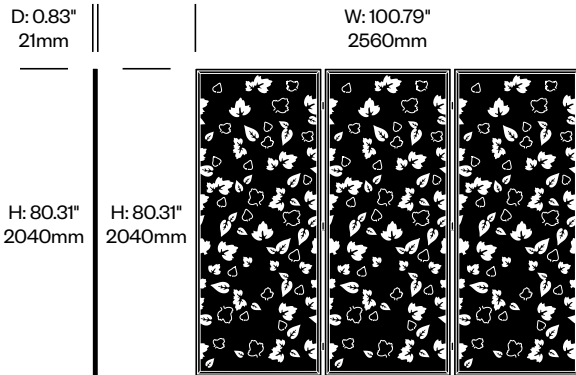

Trio Screen, Leaves Pattern	Number	List Price
Felt	HCBZ-FSS3-LVF	4,883.00
Contrasting Felt	HCBZ-FSS3-LVFC	5,229.00