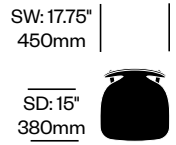

Side Chair	Number	List Price
Leather	HCCE-BAC1-1	1,655.00
Fabric	HCCE-BAC1-2	1,470.00
Faux Leather	HCCE-BAC1-3	1,435.00
Wood	HCCE-BAC1-W	1,210.00

Bac Two

Cappellini | Jasper Morrison | 2011 | Imported from Italy