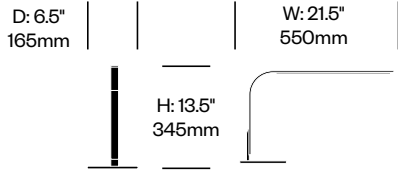

LIM360

Pablo Designs | Pablo Studio | 2012 | Imported from China

To order, specify:

1. Product number
2. Arm and base trim color

Table Light	Number	List Price
Grade A	LL31-2210-NFLC	395.00
Grade B	LL31-2210-NFLC	395.00