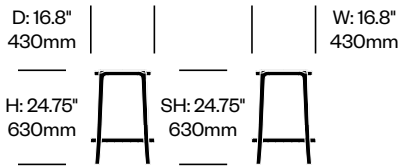

On & On

Emeco | Barber & Osgerby | 2019 | Made in the United States

To order, specify:

1. Product number
2. Seat plywood or upholstery and color (if applicable)
3. Frame trim color

Stacking Side Chair	Number	COM/COL	List Price
Leather	HCEM-ONS4-1	640.00	760.00
Fabric	HCEM-ONS4-2	640.00	700.00
Faux Leather	HCEM-ONS4-3	640.00	640.00
Plywood	HCEM-ONS4-W		640.00
Recycled Polyethylene (PET)	HCEM-ONS4-P		445.00