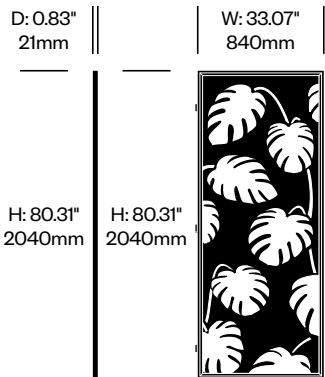

Add On Screen, Tropics Pattern	Number	List Price
Felt	HCBZ-FSSA-TRF	1,633.00
Contrasting Felt	HCBZ-FSSA-TRFC	1,979.00