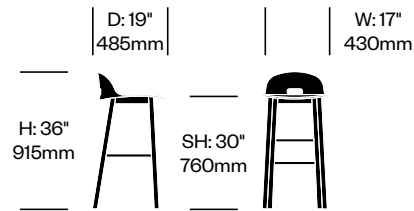

High Stool with Low Back	Number	List Price
Ash	HCEM-ALS2-LN	630.00
Dark Stained Ash	HCEM-ALS2-LN	650.00