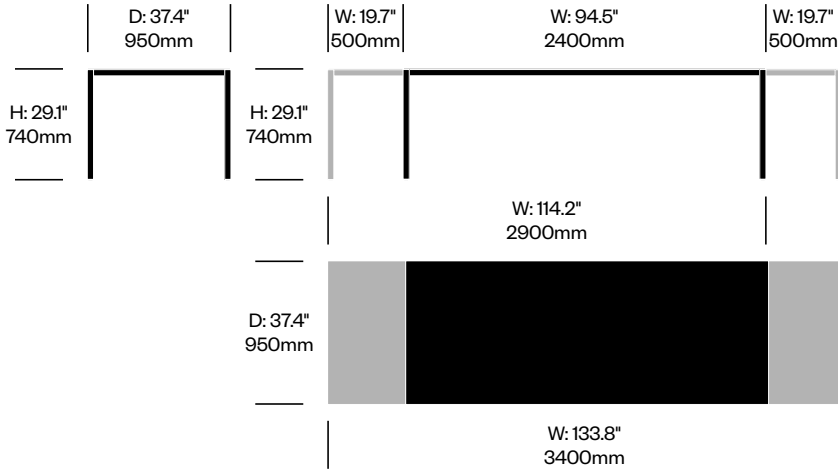

Naan

Cassina | Piero Lissoni | 2009 | Imported from Italy

To order, specify:

1. Product number
2. Wood color

**Large Collaborative Table,
Extendable Width**

Extendable Width	Number	List Price
American Walnut	HCCS-NNTC-3E	13,100.00
Black Stained Oak	HCCS-NNTC-3E	13,100.00
Natural Oak	HCCS-NNTC-3E	13,100.00
Smoked Oak	HCCS-NNTC-3E	13,100.00