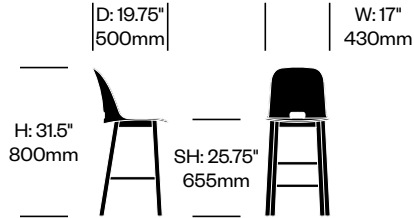

Alfi

Emeco | Jasper Morrison | 2015 | Made in the United States

To order, specify:

1. Product number
2. Seat trim color
3. Base wood color

Low Stool with High Back	Number	List Price
Ash	HCEM-ALS1-HN	630.00
Dark Stained Ash	HCEM-ALS1-HN	650.00