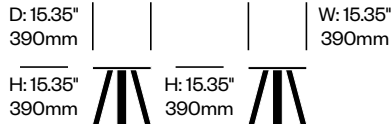

BuzziMilk

BuzziSpace | Alain Gilles | 2014 | Imported from Germany

To order, specify:

1. Product number, including:

1 Glide type

- Felt
- Plastic

2. Wood color

Small Occasional Table	Number	1	List Price
Black Stained Ash	HCBZ-MKTO-1	■	685.00
Natural Ash	HCBZ-MKTO-1	■	582.00
Oak	HCBZ-MKTO-1	■	715.00
Walnut	HCBZ-MKTO-1	■	889.00
White Wash Ash	HCBZ-MKTO-1	■	685.00