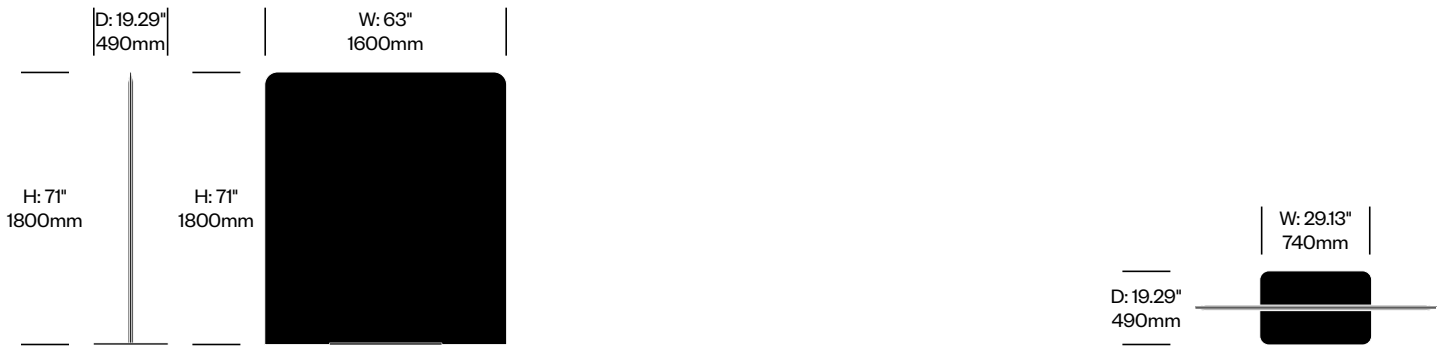

Screen, 71"x63"	Number	List Price
Felt	HCBZ-FES4-63F	2,437.00
Contrasting Felt	HCBZ-FES4-63FC	2,725.00