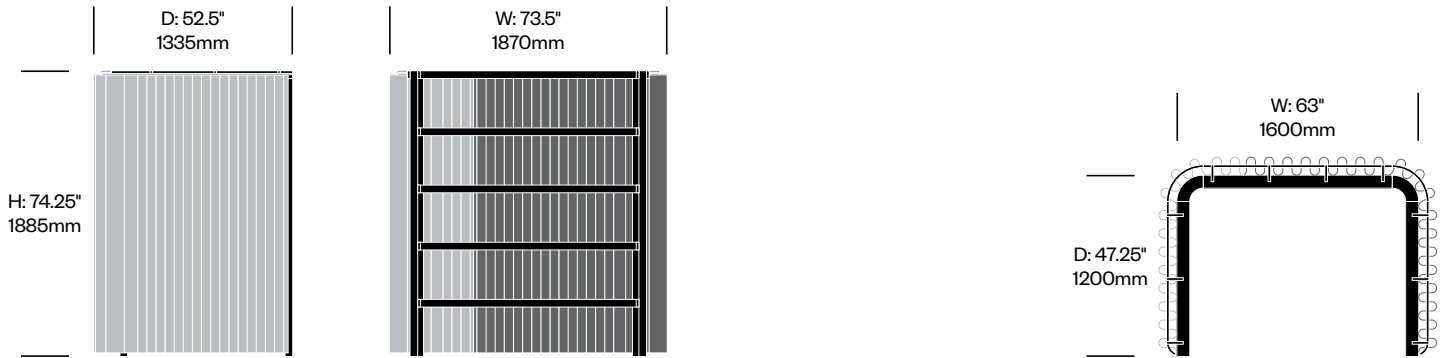

BuzziBracks

BuzziSpace | Alain Gilles | 2018 | Imported from the Netherlands

To order, specify:

1. Product number
2. Frame paint color
3. Long curtain upholstery and color
4. Short curtain upholstery and color

High Frame with Asymmetrical Curtains, 47.25" x 63"

Number	Grade A	Grade B	Grade C	Grade D	Grade E	Grade F
HCBZ-BRFA-H4763	10,616.00	11,103.00	11,590.00	13,683.00		13,201.00