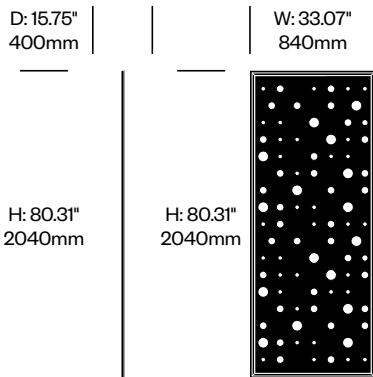

Single Screen, Dots Pattern	Number	List Price
Felt	HCBZ-FSS1-DTF	1,872.00
Contrasting Felt	HCBZ-FSS1-DTFC	2,218.00