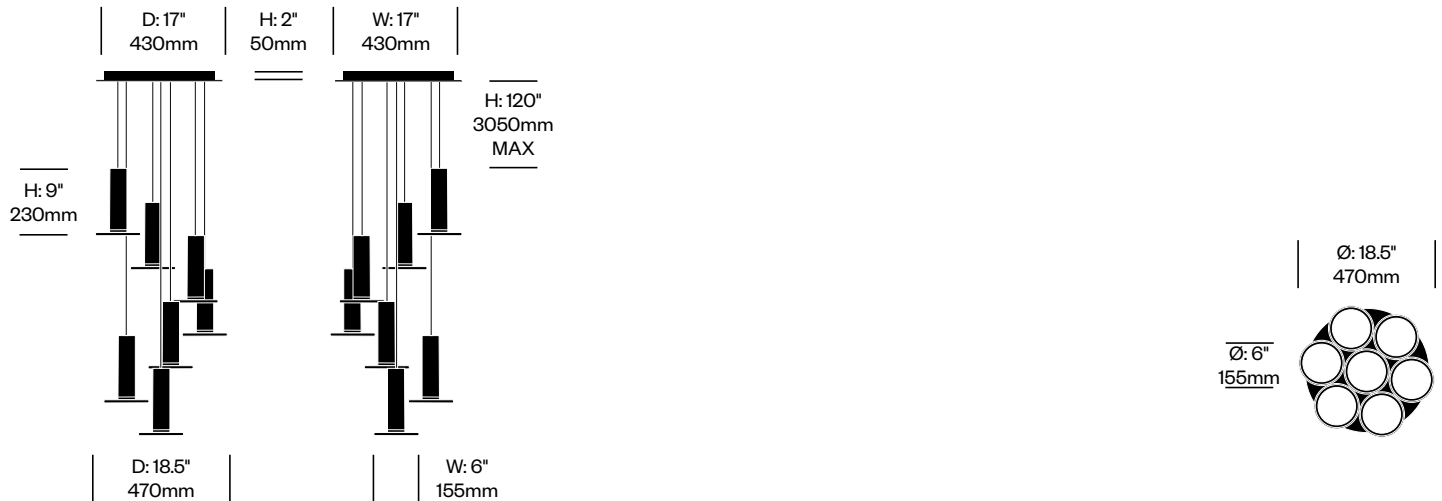

Pendant with Five Lights	Number	List Price
Standard Trim	LEP5-1810	2,045.00
Premium Trim	LEP5-1810	2,170.00

Pendant with Seven Lights	Number	List Price
Standard Trim	LEP7-1810	2,745.00
Premium Trim	LEP7-1810	2,920.00