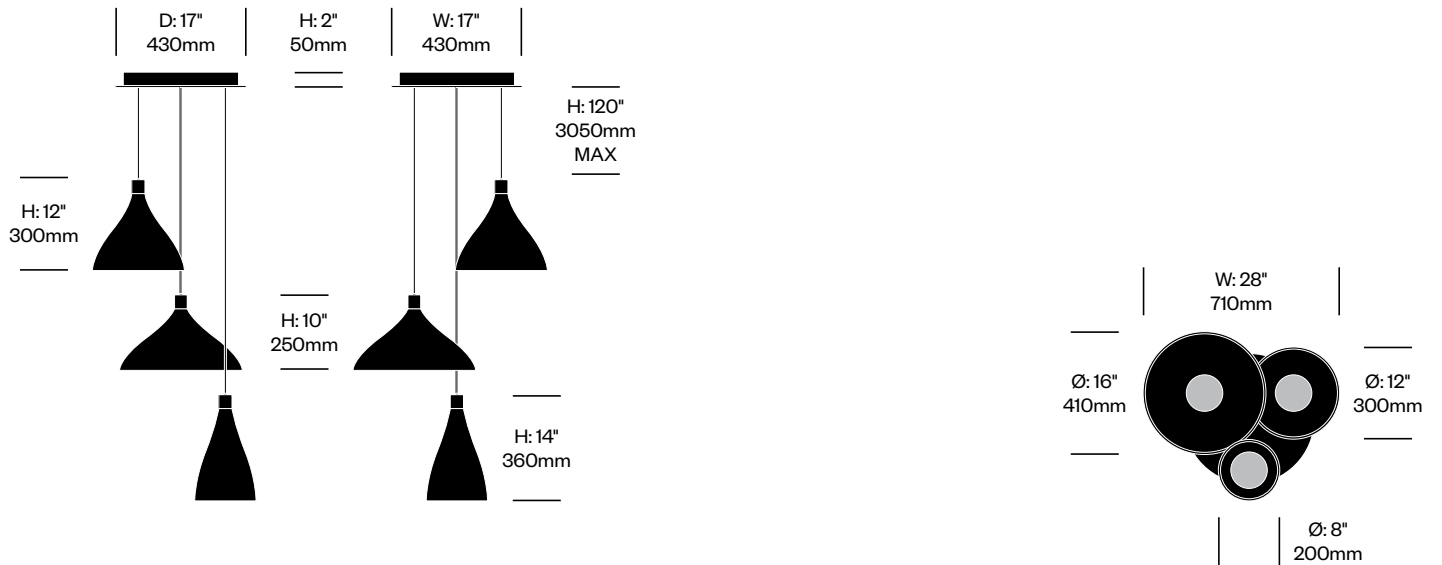

Pendant with Three Lights, Mixed	Number	List Price
Standard Trim	LSP3-2810	1,180.00
Premium Trim	LSP3-2810	1,240.00