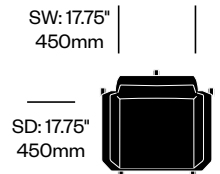

**Low Back Conference Chair,
Adjustable Height**

	Number	List Price
Standard Plate, Matching Stitching	HCPF-CHAG-MXCL	5,070.00
Standard Plate, Contrasting Stitching	HCPF-CHAG-CXCL	5,070.00
Leather Plate, Matching Stitching	HCPF-CHAG-MUCL	5,720.00
Leather Plate, Contrasting Stitching	HCPF-CHAG-CUCL	5,720.00