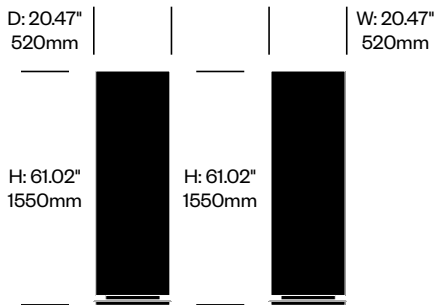

BuzziTotem

BuzziSpace | BuzziSpace Studio | 2016 | Imported from the Netherlands

To order, specify:

1. Product number
2. Upholstery and color
3. Base paint color

Small Beam Totem	Number	Grade A	Grade B	Grade C	Grade D	Grade E	Grade F
Flat Base	HCBZ-TTS1-12	2,404.00	2,677.00	2,785.00	2,848.00	3,158.00	
Base on Casters	HCBZ-TTS1-1C2	2,786.00	3,059.00	3,167.00	3,230.00	3,540.00	