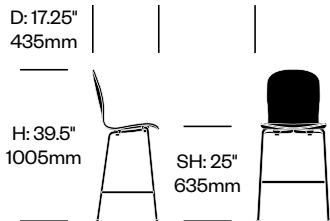

Low Stool with High Back

Number

List Price

Painted Base	HCCE-TCS2-H4	975.00
Satin Stainless Steel Base	HCCE-TCS2-H4	1,105.00