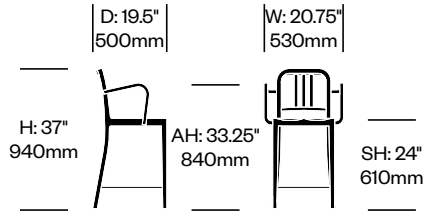

1006 Navy®

Emeco | 1944 | Made in the United States

To order, specify:

1. Product number, including:

1 Glide type

- Felt (add \$20.00 to list price)
- Plastic

2. Frame trim color

Low Stool with Arms	Number	1	List Price
Hand-Brushed, Clear Anodized Aluminum	HCEM-N6S1-	A	1,315.00
Hand-Polished Aluminum	HCEM-N6S1-	A	2,770.00