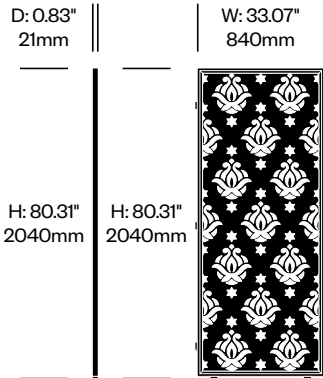

BuzziFalls Standing

BuzziSpace | Sas Adriaenssens | 2016 | Imported from the Netherlands

To order, specify:

1. Product number
2. Felt color
3. Contrasting felt color (if applicable)
4. Trim paint color

Add On Screen, Royal Pattern	Number	List Price
Felt	HCBZ-FSSA-RLF	2,024.00
Contrasting Felt	HCBZ-FSSA-RLFC	2,370.00