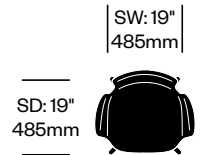

650.00

Side Chair with Sled Base

Number

List Price

HCCE-JPSS

695.00

Side Chair with Four Wood Legs

Number