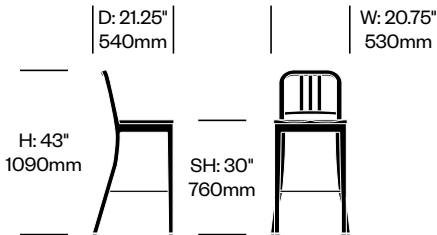

1 Glide type

- Felt (add \$20.00 to list price)
- Plastic

2. Seat wood color

3. Frame trim color

Low Stool with Arms	Number	1	List Price
Hand-Brushed, Clear Anodized Aluminum	HCEM-N4S1-	■ A	1,710.00
Hand-Polished Aluminum	HCEM-N4S1-	■ A	3,140.00