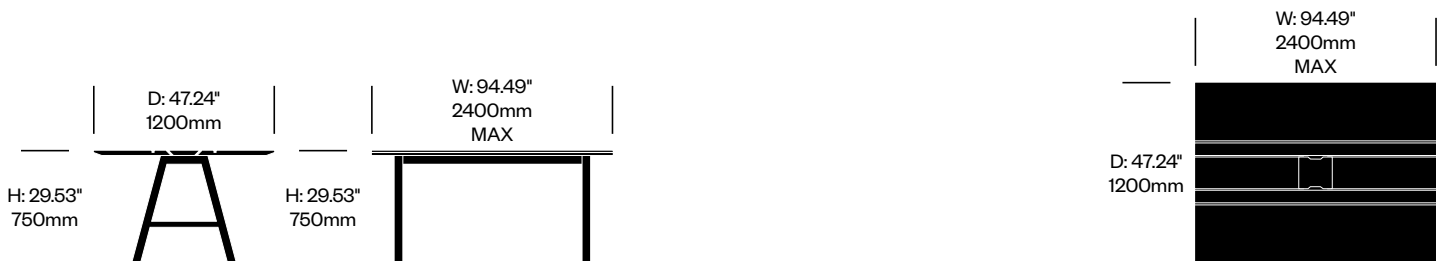

Standard Height Meet Collaborative Tables

47.24" Depth, Wood Top	Number	Grade A	Grade B	Grade C	Grade D	Grade E
62.99" Width	HCBZ-PNTM-L4762W	8,779.00	8,977.00	9,077.00	9,923.00	10,532.00
70.87" Width	HCBZ-PNTM-L4770W	8,948.00	9,145.00	9,266.00	10,140.00	10,735.00
78.74" Width	HCBZ-PNTM-L4778W	9,107.00	9,305.00	9,434.00	10,337.00	10,930.00
86.61" Width	HCBZ-PNTM-L4786W	9,116.00	9,313.00	9,456.00	10,536.00	10,939.00
94.49" Width	HCBZ-PNTM-L4794W	9,503.00	9,704.00	9,802.00	10,837.00	11,406.00