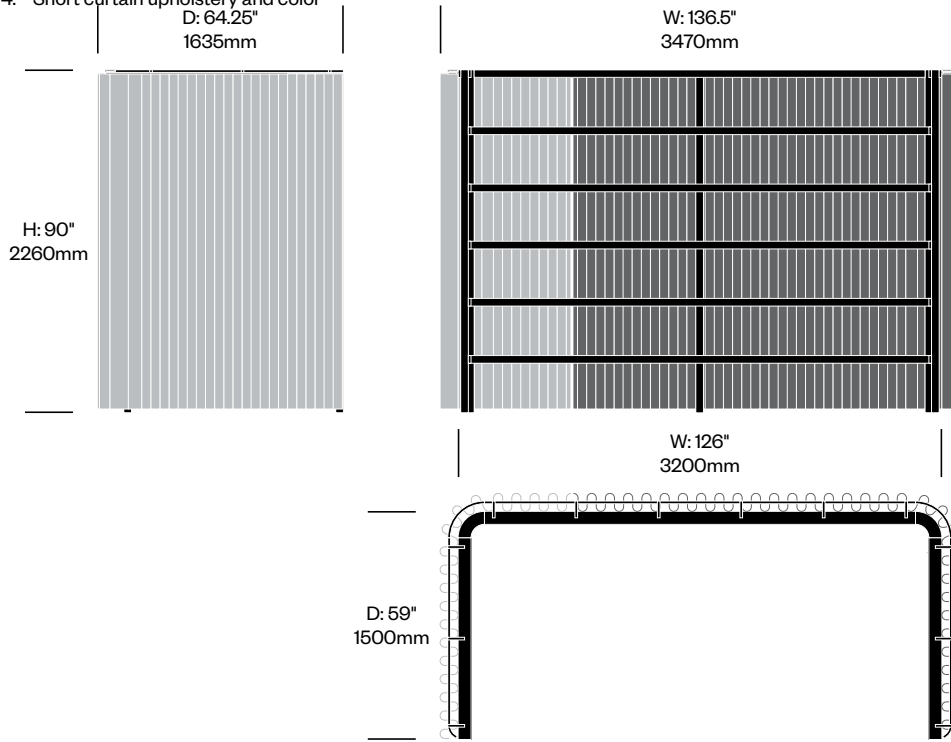

BuzziBracks

BuzziSpace | Alain Gilles | 2018 | Imported from the Netherlands

To order, specify:

1. Product number
2. Frame paint color
3. Long curtain upholstery and color
4. Short curtain upholstery and color

Extra High Frame with Asymmetrical Curtains, 59" x 126"

Number	Grade A	Grade B	Grade C	Grade D	Grade E	Grade F
HCBZ-BRFA-E59126	15,610.00	15,881.00	17,645.00	17,156.00		19,750.00