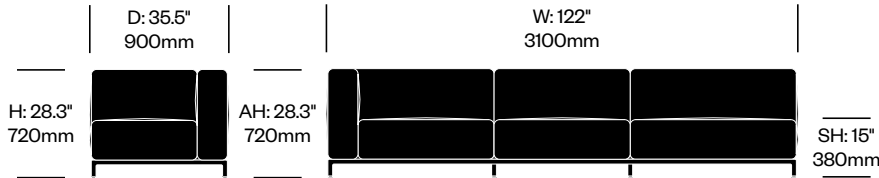

EXTRA WIDE THREE SEAT SOFA WITH RIGHT ARM

Chrome Base	Number	List Price
Leather	HCCS-MHL3-XNA1	18,675.00
Fabric	HCCS-MHL3-XNA2	16,830.00

Matte Anthracite Base	Number	List Price
Leather	HCCS-MHL3-XNA1	17,235.00
Fabric	HCCS-MHL3-XNA2	15,390.00