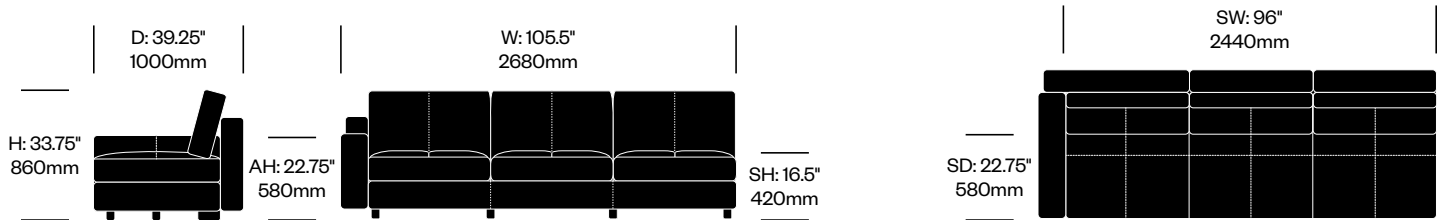

Massimosistema

Poltrona Frau | Poltrona Frau R+D | 2009 | Imported from Italy

To order, specify:

1. Product number
2. Upholstery and color

Three Seat with Low Right Arm	Number	List Price
Leather	HCPF-MSS3-0L	12,150.00