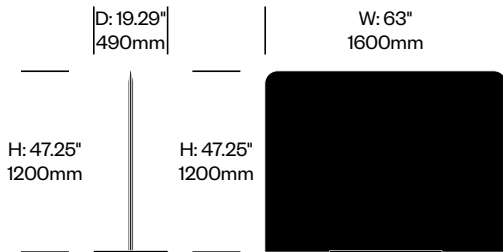

Screen, 47.25"x63"	Number	1	Felt	Grade A	Grade B	Grade C	Grade D	Grade E	Grade F
Felt or Fabric	HCBZ-FES1-63		1,714.00	2,256.00	2,599.00	2,737.00	2,813.00	3,203.00	
Contrasting Felt or Fabric	HCBZ-FES1-63	C	2,002.00	2,544.00	2,887.00	3,025.00	3,101.00	3,491.00