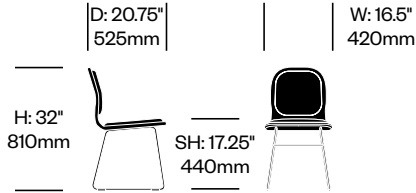

Hi Pad

Cappellini | Jasper Morrison | 1999 | Made in the United States

To order, specify:

1. Product number
2. Upholstery and color
3. Base trim color

Side Chair	Number	COM/COL	List Price
Leather	HCCE-HPSS-1	1,275.00	1,960.00
Fabric	HCCE-HPSS-2	1,230.00	1,410.00
Faux Leather	HCCE-HPSS-3	1,230.00	1,275.00