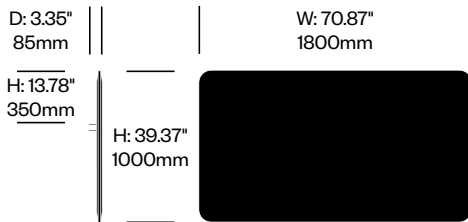

Desk Mounted Screen with Rounded Corners, 70.87" x 39.37"

Number	1	2	Felt	Grade A	Grade B	Grade C	Grade D	Grade E	Grade F
Felt or Fabric	HCBZ-FDS2-70R	■ ■	1,427.00	1,629.00	1,877.00	1,976.00	2,030.00	2,292.00	
Contrasting Felt or Fabric	HCBZ-FDS2-70R	■ ■ C	1,706.00	1,908.00	2,156.00	2,255.00	2,309.00	2,571.00