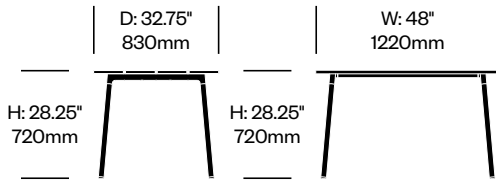

Run

Emeco | Sam Hecht and Kim Colin | 2016 | Made in the United States

To order, specify:

1. Product number
2. Top wood or trim color
3. Base trim color