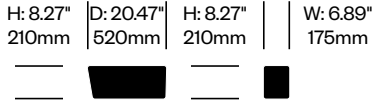

BuzziHub

BuzziSpace | Alain Gilles | 2011 | Imported from the Netherlands

To order, specify:

1. Product number
2. Upholstery and color

Armrest	Number	Grade A	Grade B	Grade C	Grade D
Fabric	HCBZ-HBA-2	587.00	650.00	677.00	691.00