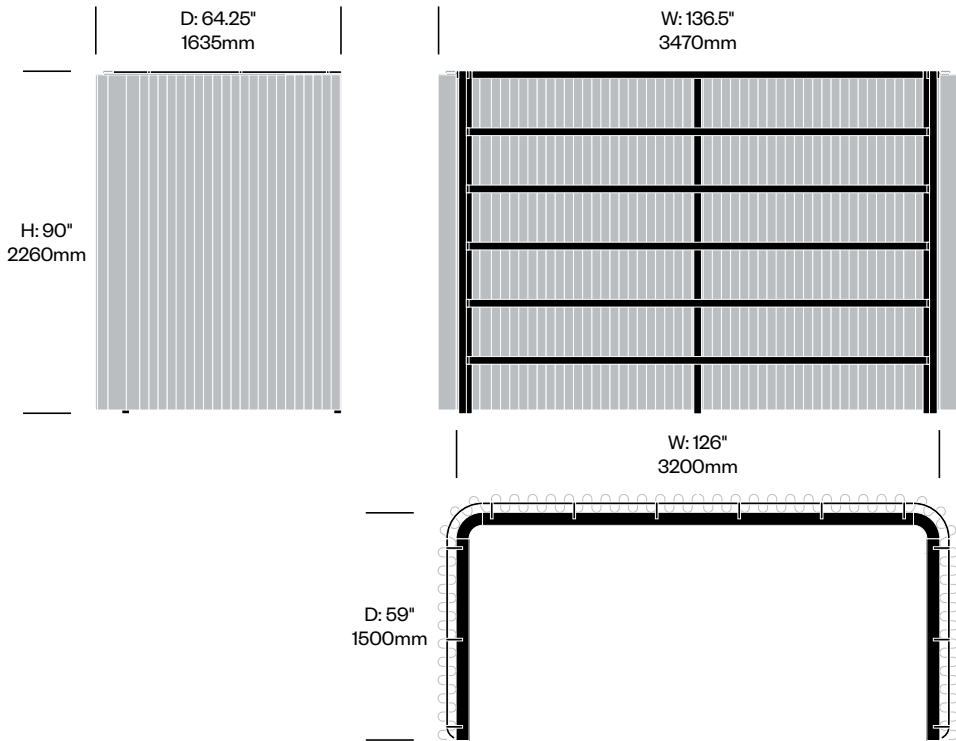

BuzziBracks

BuzziSpace | Alain Gilles | 2018 | Imported from the Netherlands

To order, specify:

1. Product number
2. Frame paint color
3. Left curtain upholstery and color
4. Right curtain upholstery and color

Extra High Frame with Symmetrical Curtains, 59" x 126"

Number	Grade A	Grade B	Grade C	Grade D	Grade E	Grade F
HCBZ-BRFS-E59126	18,731.00	20,603.00	22,857.00	24,541.00		27,703.00