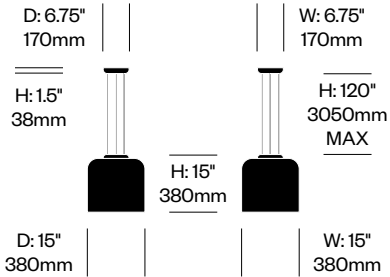

Totem

Pablo Designs | Pablo Pardo and Pablo Studio | 2023 | Imported from China

To order, specify:

1. Product number

Pendant Light, A	Number	List Price
Opal Glass	HCPL-TMP1-A	925.00