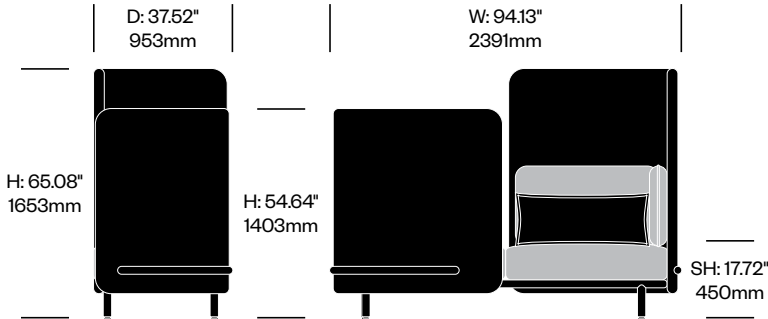

BuzziSpark

BuzziSpace | Alain Gilles | 2018 | Imported from the Netherlands

To order, specify:

1. Product number
2. Shield upholstery and color
3. Interior upholstery and color
4. Back cushion (and arm cushions if applicable) upholstery and color
5. Frame paint color

Two Seat Sofa with One High Back and One Medium Back, Open Left

	Number	Grade A	Grade B	Grade C	Grade D	Grade E
	HCBZ-SKL2-LMH2	13,945.00	15,263.00	15,919.00	16,284.00	
with Arm Cushions	HCBZ-SKL2-LMHA2	14,396.00	15,787.00	16,483.00	16,868.00	
with Anti-Theft Arm Cushions	HCBZ-SKL2-LMHAT2	14,655.00	16,046.00	16,742.00	17,127.00