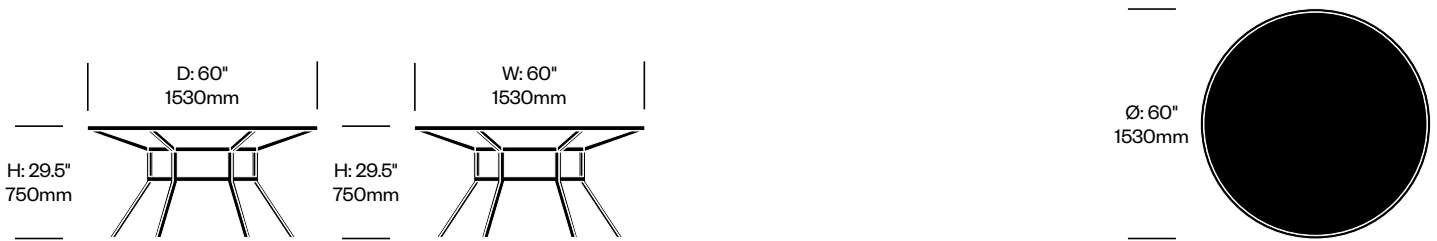

Large Round Dining Table	Number	List Price
Clear Glass Top	HCJC-SL-TDN60-G	4,691.00
Backpainted Glass Top	HCJC-SL-TDN60-P	7,494.00
Stone Top	HCJC-SL-TDN60-S	9,101.00