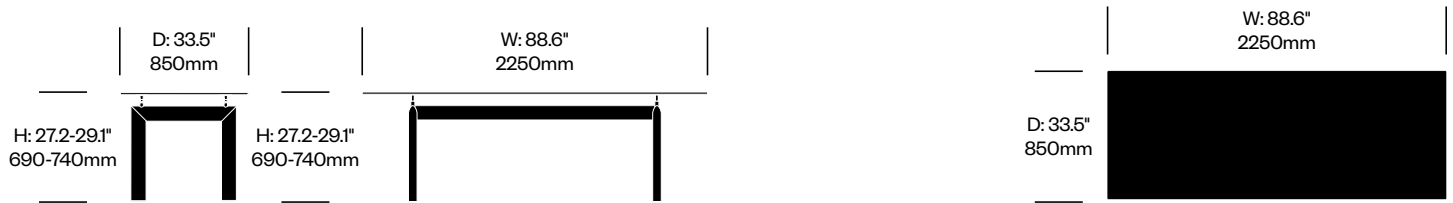

Collaborative Table with Glass Top	Number	List Price
Clear Glass	HCCS-LC6G	4,135.00
Textured Glass	HCCS-LC6G	4,650.00

Collaborative Table with Stone Top	Number	List Price
Black Base	HCCS-LC6S	7,520.00
Ivory Base	HCCS-LC6S	7,520.00