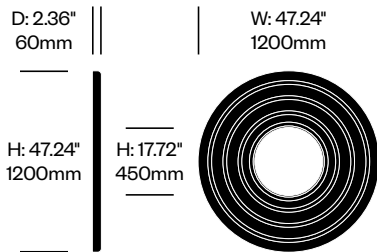

Large Screen, 3D Drop	Number	Grade A	Grade B	Grade C	Grade D	Grade E	Grade F
Fabric with Antiskid Back	HCBZ-DNS3-PA	2,443.00	2,804.00	2,951.00	3,031.00	3,444.00	
Fabric with Fabric Back	HCBZ-DNS3-P2	2,952.00	3,390.00	3,567.00	3,667.00	4,171.00