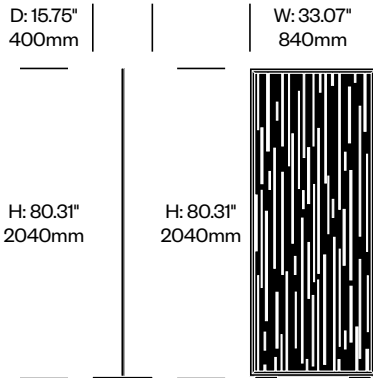

BuzziFalls Standing

BuzziSpace | Sas Adriaenssens | 2016 | Imported from the Netherlands

To order, specify:

1. Product number
2. Felt color
3. Contrasting felt color (if applicable)
4. Trim paint color

Single Screen, Rain Pattern	Number	List Price
Felt	HCBZ-FSSI-RNF	2,026.00
Contrasting Felt	HCBZ-FSSI-RNFC	2,372.00