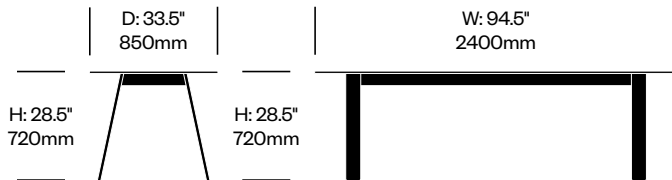

Bac

Cappellini | Jasper Morrison | 2009 | Imported from Italy

To order, specify:

1. Product number
2. Wood color

Round Collaborative Table	Number	List Price
Wood	HCCE-BCTR-W	5,020.00

Small Rectangle Collaborative Table	Number	List Price
Wood	HCCE-BCTS-W	6,145.00