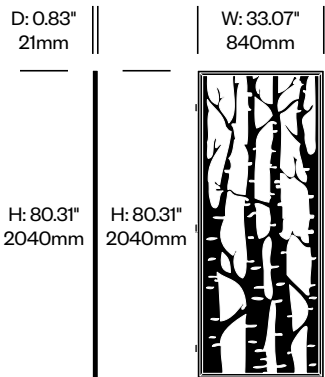

Add On Screen, Birch Pattern	Number	List Price
Felt	HCBZ-FSSA-BRF	1,546.00
Contrasting Felt	HCBZ-FSSA-BRFC	1,892.00