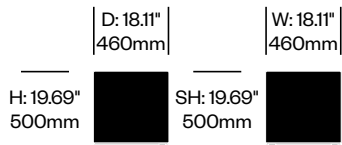

1. Product number
2. Upholstery and color

Solo Pouf, Flat	Number	Grade A	Grade B	Grade C	Grade D
Fabric with Antiskid Bottom	HCBZ-CBPF-12A	582.00	691.00	736.00	761.00
Fabric with Wood Bottom	HCBZ-CBPF-12W	727.00	845.00	889.00	914.00
Fabric with Casters	HCBZ-CBPF-12C	1,105.00	1,224.00	1,267.00	1,295.00