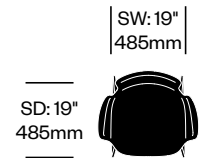

Juli Soft

Cappellini | Werner Aisslinger | 2020 | Made in the United States

To order, specify:

1. Product number
2. Upholstery and color
3. Base trim or wood color

Side Chair with Four Metal Legs

Number

List Price

Fabric Grade B	HCCE-JSS4-M2	Currently Unavailable
Fabric Grade C	HCCE-JSS4-M2	1,465.00
Fabric Grade D	HCCE-JSS4-M2	Currently Unavailable
Fabric Grade E	HCCE-JSS4-M2	1,520.00
Fabric Grade F	HCCE-JSS4-M2	1,520.00

Side Chair with Sled Base

Number

List Price

Fabric Grade B	HCCE-JSSS-2	Currently Unavailable
Fabric Grade C	HCCE-JSSS-2	1,520.00
Fabric Grade D	HCCE-JSSS-2	Currently Unavailable
Fabric Grade E	HCCE-JSSS-2	1,565.00
Fabric Grade F	HCCE-JSSS-2	1,565.00

Side Chair with Four Wood Legs

Number

List Price

Fabric Grade B	HCCE-JSS4-W2	Currently Unavailable
Fabric Grade C	HCCE-JSS4-W2	1,675.00
Fabric Grade D	HCCE-JSS4-W2	Currently Unavailable
Fabric Grade E	HCCE-JSS4-W2	1,860.00
Fabric Grade F	HCCE-JSS4-W2	1,860.00