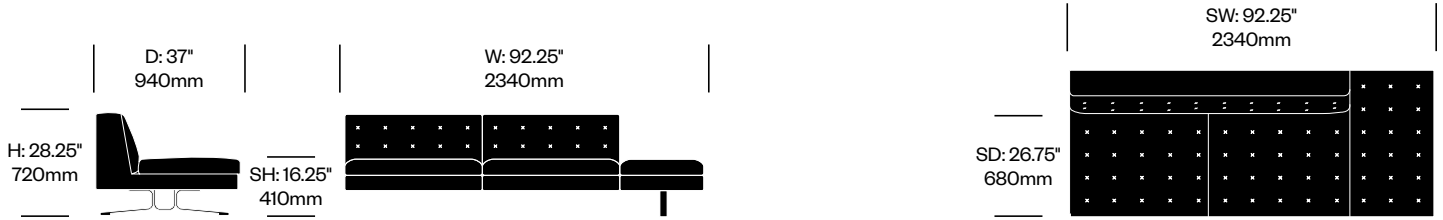

Number

List Price

Leather	HCPF-KEL1-L	9,440.00
---------	-------------	----------

**Two Seat without Arms,
Bench on Right**

Number

List Price

Leather	HCPF-KEL2-R	12,660.00
---------	-------------	-----------