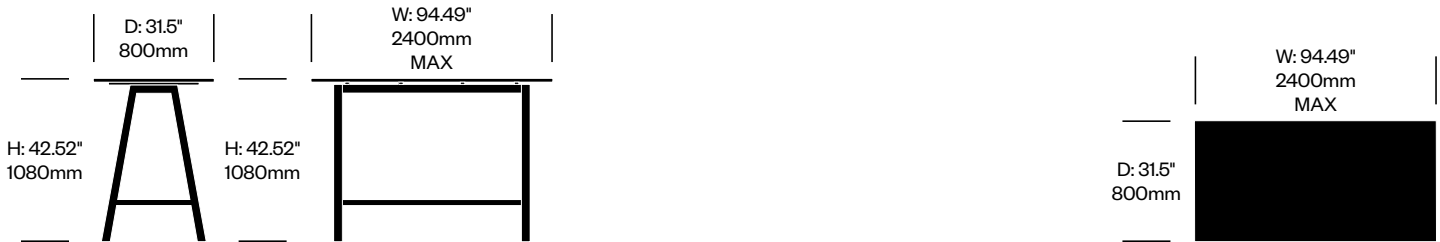

BuzziPicNic

BuzziSpace | Alain Gilles | 2014 | Imported from the Netherlands

To order, specify:

1. Product number
2. Top laminate color (if applicable)
3. Wood color

Bar Height Meet Collaborative Tables

31.5" Depth, Laminate Top	Number	Grade A	Grade B	Grade C	Grade D	Grade E
62.99" Width	HCBZ-PNTM-H3162L	3,511.00	3,559.00	3,626.00	3,944.00	4,036.00
70.87" Width	HCBZ-PNTM-H3170L	3,676.00	3,726.00	3,752.00	3,986.00	4,229.00
78.74" Width	HCBZ-PNTM-H3178L	3,688.00	3,743.00	3,812.00	4,138.00	4,243.00
86.61" Width	HCBZ-PNTM-H3186L	3,824.00	3,884.00	3,949.00	4,288.00	4,398.00
94.49" Width	HCBZ-PNTM-H3194L	3,895.00	3,960.00	4,027.00	4,408.00	4,480.00