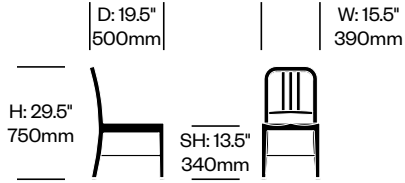

111 Navy®

Emeco | 2010 | Made in the United States

To order, specify:

1. Product number
2. Frame trim color

Mini Side Chair	Number	List Price
Recycled Polyethylene (PET)	HCEM-NIM4	550.00