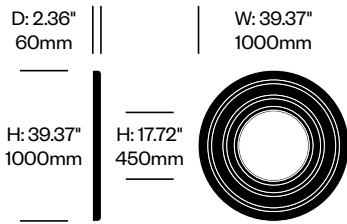

Medium Screen, 3D Drop	Number	Grade A	Grade B	Grade C	Grade D	Grade E	Grade F
Fabric with Antiskid Back	HCBZ-DNS2-PA	2,123.00	2,442.00	2,569.00	2,638.00	2,999.00	
Fabric with Fabric Back	HCBZ-DNS2-P2	2,632.00	3,028.00	3,185.00	3,274.00	3,726.00