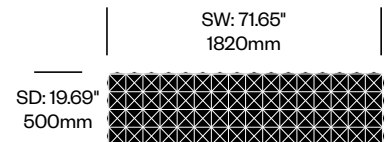

Quatro Pouf, 3D Pattern with Sixteen Squares	Number	Grade A
Fabric with Antiskid Bottom	HCBZ-CBP3-4162A	2,773.00
Fabric with Wood Bottom	HCBZ-CBP3-4162W	3,349.00