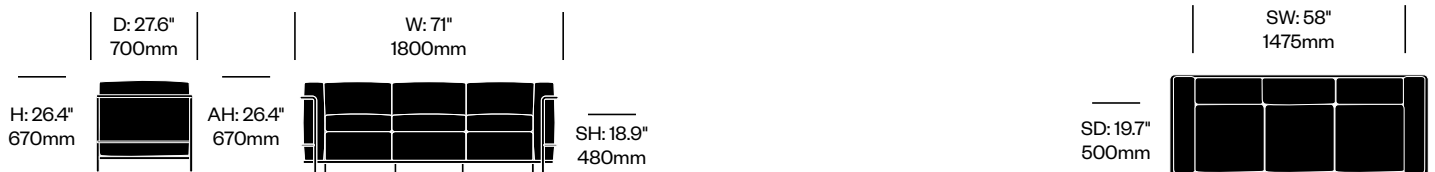

Three Seat Sofa with Painted Frame	Number	COM/COL	List Price
Leather	HCCS-LC23-DMP1	8,930.00	13,975.00
Fabric	HCCS-LC23-DMP2	8,050.00	9,625.00

Three Seat Sofa with Chrome Frame	Number	COM/COL	List Price
Leather	HCCS-LC23-DMC1	9,995.00	15,010.00
Fabric	HCCS-LC23-DMC2	9,110.00	10,680.00