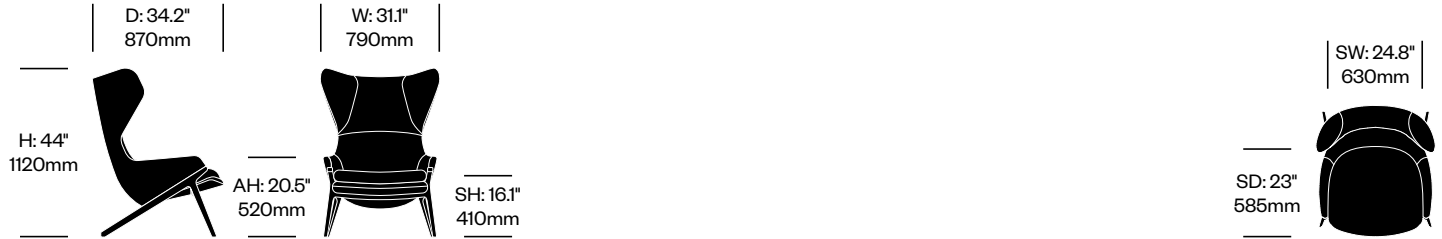

Base Trim

- Matte Black (69-BLK)
- Polished Aluminum (26-PAL)

P22

Cassina | Patrick Norguet | 2013 | Imported from Italy

To order, specify:

1. Product number
2. Upholstery and color
3. Base trim color

Lounge Chair	Number	COM/COL	List Price
Leather	HCCS-P2L1-1	6,415.00	7,505.00
Fabric	HCCS-P2L1-2	6,135.00	6,990.00