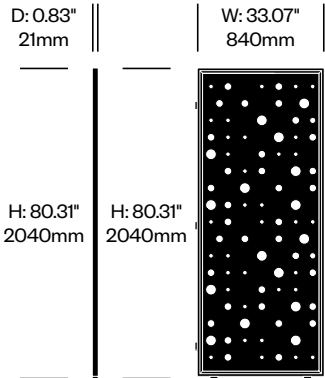

BuzziFalls Standing

BuzziSpace | Sas Adriaenssens | 2016 | Imported from the Netherlands

To order, specify:

1. Product number
2. Felt color
3. Contrasting felt color (if applicable)
4. Trim paint color

Add On Screen, Dots Pattern	Number	List Price
Felt	HCBZ-FSSA-DTF	1,633.00
Contrasting Felt	HCBZ-FSSA-DTFC	1,979.00