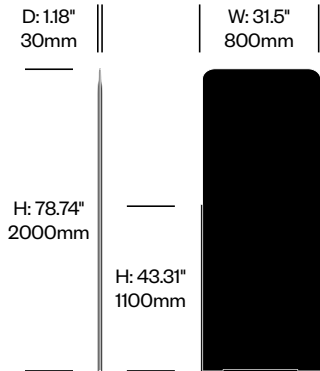

BuzziScreen Mix

BuzziSpace | Sas Adriaenssens | 2015 | Imported from the Netherlands

To order, specify:

1. Product number
2. Surface A upholstery and color
3. Surface B upholstery and color (if contrasting fabric is specified)
4. Zipper color

High Screen,

Middle Panel with Split on Left

	Number	Felt	Grade A	Grade B	Grade C	Grade D	Grade E	Grade F
Felt	HCBZ-SMS3-21F	1,031.00						
Fabric	HCBZ-SMS3-21		1,442.00	1,639.00	1,779.00	1,856.00	2,251.00	
Contrasting Felt	HCBZ-SMS3-21FC	1,319.00						
Contrasting Fabric	HCBZ-SMS3-21C		1,730.00	1,927.00	2,067.00	2,144.00	2,539.00