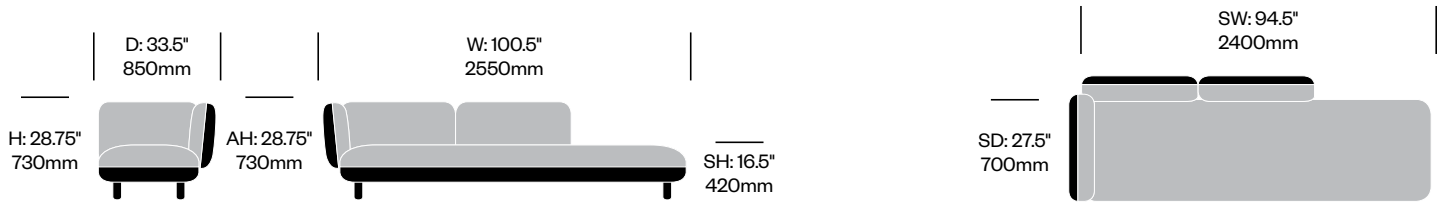

To order, specify:

1. Product number
2. Interior upholstery and color
3. Exterior upholstery and color
4. Leg wood color

**Two Seat without Arms,
Bench on Right**

	Number	COM/COL	List Price
Leather	HCCE-HBL2-NR1W	8,855.00	11,715.00
Fabric	HCCE-HBL2-NR2W	8,680.00	9,735.00
Faux Leather	HCCE-HBL2-NR3W	8,680.00	8,855.00