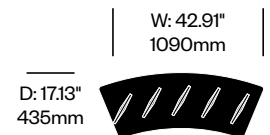

Medium Classic Screen with Curved Base on Casters

	Number	1	Felt	Grade A	Grade B	Grade C	Grade D	Grade E	Grade F
Felt or Fabric	HCBZ-BDC2-CC		4,067.00	4,745.00	5,227.00	5,423.00	5,532.00	6,080.00	
Contrasting Felt or Fabric	HCBZ-BDC2-CC	C	4,384.00	5,062.00	5,544.00	5,740.00	5,849.00	6,397.00