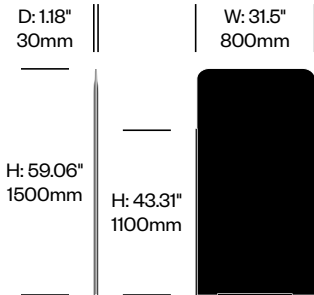

Medium Screen, Middle Panel	Number	Felt	Grade A	Grade B	Grade C	Grade D	Grade E	Grade F
Felt	HCBZ-SMS2-11F	805.00						
Fabric	HCBZ-SMS2-11		1,110.00	1,279.00	1,395.00	1,462.00	1,795.00	
Contrasting Felt	HCBZ-SMS2-11FC	1,093.00						
Contrasting Fabric	HCBZ-SMS2-11C		1,398.00	1,567.00	1,683.00	1,750.00	2,083.00