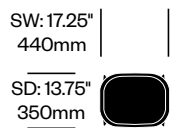

High Stool	Number	COM/COL	List Price
Leather	HCCE-HPS3-1	1,155.00	1,510.00
Fabric	HCCE-HPS3-2	1,140.00	1,240.00
Faux Leather	HCCE-HPS3-3	1,140.00	1,155.00