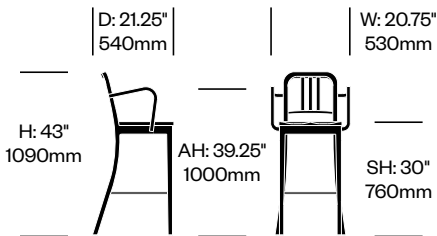

High Stool with Arms	Number	1	List Price
Hand-Brushed, Clear Anodized Aluminum	HCEM-N4S2-	■ A	1,710.00
Hand-Polished Aluminum	HCEM-N4S2-	■ A	3,140.00