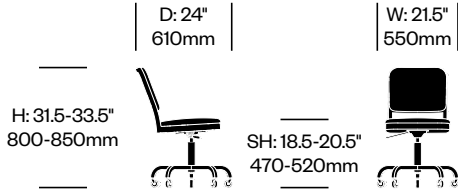

Navy Officer

Emeco | Emeco and Jasper Morrison | 1948 | Made in the United States

To order, specify:

1. Product number
2. Upholstery and color
3. Frame trim color

CONFERENCE CHAIR

Hand-Brushed, Clear Anodized

Aluminum Frame	Number	List Price
Spinneybeck Volo	HCEM-NOC5-N1	1,905.00
COL	HCEM-NOC5-N1	1,375.00
Kvadrat Reflect	HCEM-NOC5-N2	1,505.00
Kvadrat Divina Melange 3	HCEM-NOC5-N2	1,490.00
COM Fabric	HCEM-NOC5-N2	1,505.00
Kvadrat Haku	HCEM-NOC5-N3	1,505.00
COM Faux Leather	HCEM-NOC5-N3	1,595.00

Black Frame

Black Frame	Number	List Price
Spinneybeck Volo	HCEM-NOC5-N1	1,905.00
COL	HCEM-NOC5-N1	1,375.00
Kvadrat Reflect	HCEM-NOC5-N2	1,505.00
Kvadrat Divina Melange 3	HCEM-NOC5-N2	1,490.00
COM Fabric	HCEM-NOC5-N2	1,505.00
Kvadrat Haku	HCEM-NOC5-N3	1,505.00
COM Faux Leather	HCEM-NOC5-N3	1,595.00