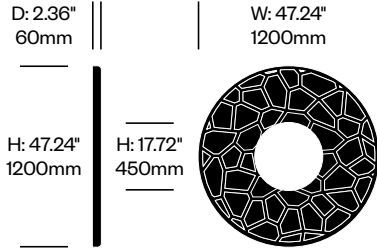

BuzziDonut

BuzziSpace | BuzziSpace Studio | 2014 | Imported from the Netherlands

To order, specify:

1. Product number
2. Upholstery and color

Large Screen, 3D Leaf	Number	Grade A	Grade B	Grade C	Grade D	Grade E	Grade F
Fabric with Antiskid Back	HCBZ-DNS3-LA	2,443.00	2,804.00	2,951.00	3,031.00	3,444.00	
Fabric with Fabric Back	HCBZ-DNS3-L2	2,952.00	3,390.00	3,567.00	3,667.00	4,171.00