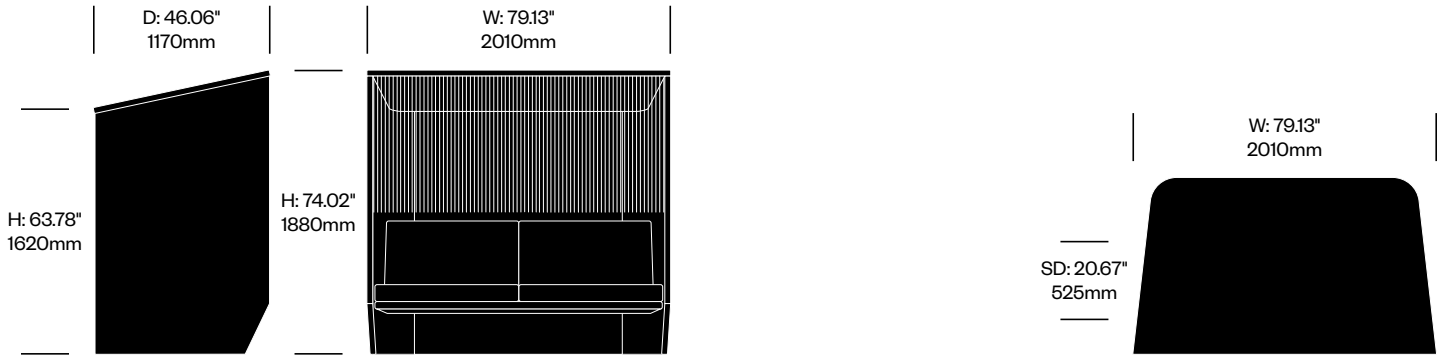

BuzziHub

BuzziSpace | Alain Gilles | 2011 | Imported from the Netherlands

To order, specify:

1. Product number
2. Canopy and seat upholstery and color
3. Contrasting upholstery and color (if applicable)

Double Booth, 3D Diamond	Number	Grade A
Fabric	HCBZ-HBB2-D2	17,597.00
Contrasting Fabric	HCBZ-HBB2-D2C	18,994.00