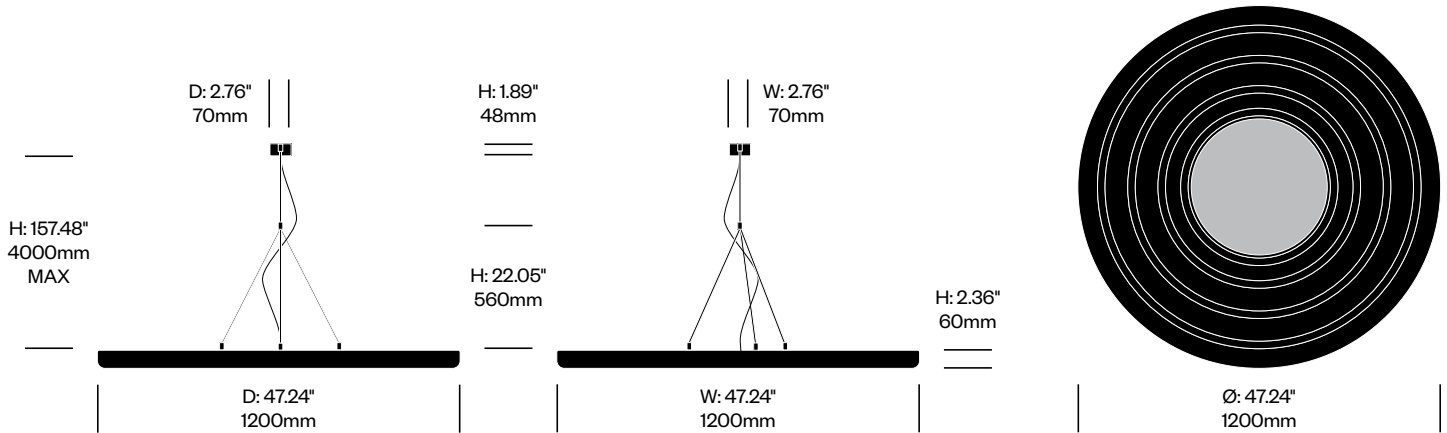

To order, specify:

1. Product number
2. Upholstery and color

Large Pendant Light, Flat	Number	Grade A	Grade B	Grade C	Grade D	Grade E	Grade F
Fabric	HCBZ-MNP3-F	4,476.00	5,356.00	5,440.00	5,488.00	5,730.00	