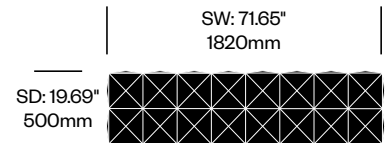

Quatro Pouf, 3D Pattern with Four Squares	Number	Grade A
Fabric with Antiskid Bottom	HCBZ-CBP3-4042A	2,773.00
Fabric with Wood Bottom	HCBZ-CBP3-4042W	3,349.00