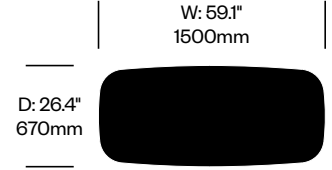

Volage EX-S

Cassina | Philippe Starck | 2018 | Imported from Italy

To order, specify:

1. Product number
2. Top stone color
3. Base trim color

Small Occasional Table, Double Tier	Number	List Price
Black Marquiña Marble	HCCS-VXTO-12	5,815.00
Calacatta Marble	HCCS-VXTO-12	8,940.00
Emperador Marble	HCCS-VXTO-12	5,815.00
Grey Carnico Marble	HCCS-VXTO-12	5,815.00
Sahara Noir Marble	HCCS-VXTO-12	8,940.00
White Carrara Marble	HCCS-VXTO-12	5,300.00