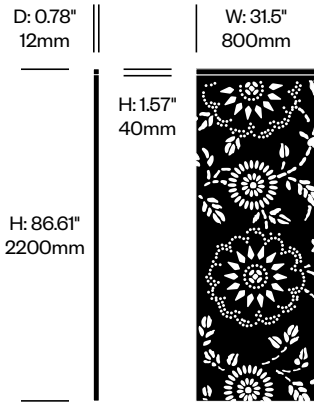

Small Screen, Orient Pattern	Number	List Price
Felt	HCBZ-FAS1-OR	1,363.00
Contrasting Felt	HCBZ-FAS1-ORC	1,709.00

Large Screen, Orient Pattern	Number	List Price
Felt	HCBZ-FAS2-OR	1,409.00
Contrasting Felt	HCBZ-FAS2-ORC	1,755.00