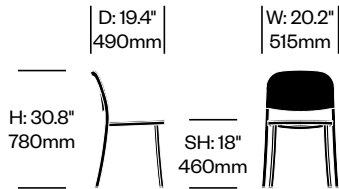

Plywood

Ash (EPL-1)
Walnut (EPL-3)

Frame Trim

Black (EPC-1)
Hand-Brushed, Clear Anodized Aluminum (EMT-2)

1 Inch

Emeco | Jasper Morrison | 2017 | Made in the United States

To order, specify:

1. Product number
2. Seat and back material and color
3. Frame trim color