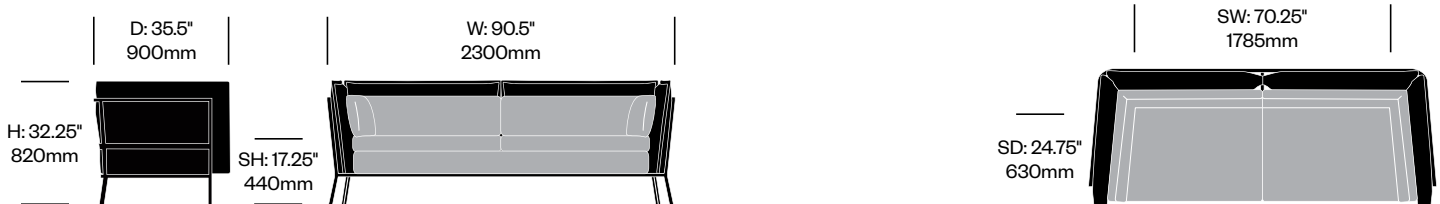

Lounge Chair	Number	COM/COL	List Price
Leather	HCCE-BK1P-1	5,405.00	7,290.00
Fabric	HCCE-BK1P-2	5,225.00	5,940.00
Faux Leather	HCCE-BK1P-3	5,225.00	5,405.00

Two Seat Sofa	Number	COM/COL	List Price
Leather	HCCE-BK2P-1	8,425.00	12,435.00
Fabric	HCCE-BK2P-2	8,070.00	9,505.00
Faux Leather	HCCE-BK2P-3	8,070.00	8,425.00