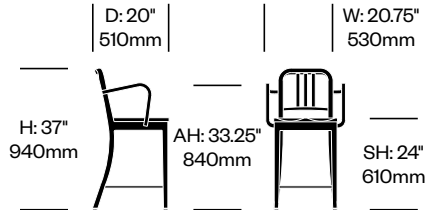

1104 Navy

Emeco | 1949 | Made in the United States

To order, specify:

1. Product number, including:

1 Glide type

- ☐ Felt (add $20.00 to list price)
- ☐ Plastic

2. Seat wood color

3. Frame trim color

Low Stool with Arms	Number	1	List Price
Hand-Brushed, Clear Anodized Aluminum	HCEM-N4S1-	■ A	1,710.00
Hand-Polished Aluminum	HCEM-N4S1-	■ A	3,140.00