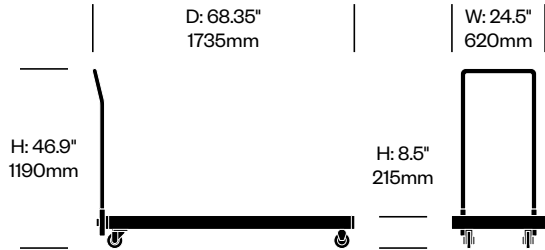

1. Product number
2. Trim color

Chair Trolley	Number	List Price
	HCEM-TROL	1,180.00

GranTorino HB

Poltrona Frau | Jean-Marie Massaud | 2013 | Imported from Italy

Features and Specifications

Pillow

GranTorino HB pillows are filled with goose down and upholstered in leather or fabric.