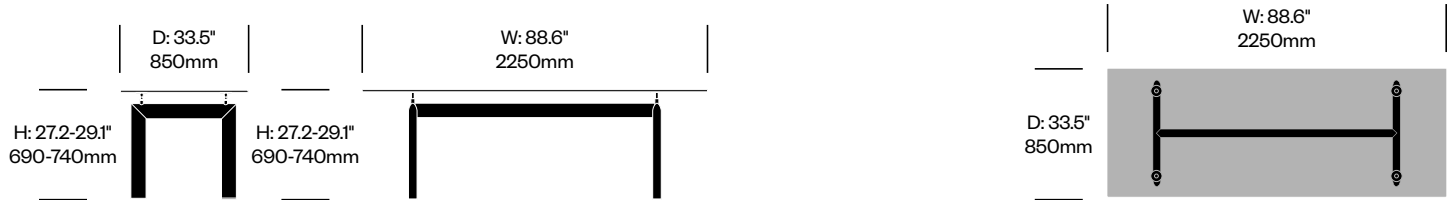

Collaborative Table with Glass Top	Number	List Price
Clear Glass	HCCS-LC6G	4,135.00
Textured Glass	HCCS-LC6G	4,650.00

Collaborative Table with Stone Top	Number	List Price
Black Base	HCCS-LC6S	7,520.00
Ivory Base	HCCS-LC6S	7,520.00