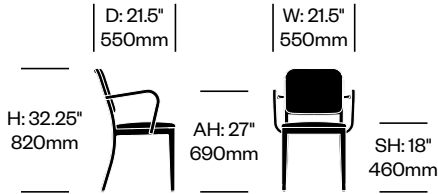

Navy Officer

Emeco | Emeco and Jasper Morrison | 1948 | Made in the United States

To order, specify:

1. Product number, including:

1 Glide type

- ☐ Felt (add $20.00 to list price)
- ☐ Plastic

2. Upholstery and color

3. Frame trim color

SIDE CHAIR WITH ARMS

Hand-Brushed, Clear Anodized

Aluminum Frame	Number	1	List Price
Spinneybeck Volo	HCEM-NOS4-A	1	1,820.00
COL	HCEM-NOS4-A	1	1,280.00
Kvadrat Reflect	HCEM-NOS4-A	2	1,410.00
Kvadrat Divina Melange 3	HCEM-NOS4-A	2	1,530.00
COM Fabric	HCEM-NOS4-A	2	1,410.00
Kvadrat Haku	HCEM-NOS4-A	3	1,410.00
COM Faux Leather	HCEM-NOS4-A	3	1,280.00

Black Frame

Black Frame	Number	1	List Price
Spinneybeck Volo	HCEM-NOS4-A	1	1,820.00
COL	HCEM-NOS4-A	1	1,280.00
Kvadrat Reflect	HCEM-NOS4-A	2	1,410.00
Kvadrat Divina Melange 3	HCEM-NOS4-A	2	1,530.00
COM Fabric	HCEM-NOS4-A	2	1,410.00
Kvadrat Haku	HCEM-NOS4-A	3	1,410.00
COM Faux Leather	HCEM-NOS4-A	3	1,280.00