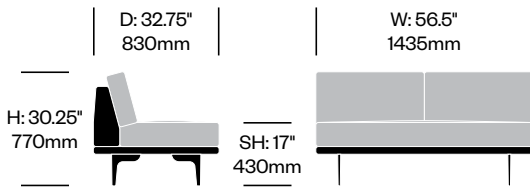

Lounge Chair with

Two Drawers	Number	1 2	Grade A	Grade B	Grade C	Grade D	Grade E	Grade F	Grade G	Grade H	Leather A	Leather B
Polished Aluminum Legs	HCCL-LYL1-BB	■ ■	11,398.26	11,596.65	11,838.10	12,047.83	12,565.47	12,784.45	13,597.16	14,036.91	14,079.23	15,265.99
Painted Legs Grade A	HCCL-LYL1-BB	■ ■	11,471.71	11,670.10	11,911.55	12,121.28	12,638.92	12,857.90	13,670.61	14,110.36	14,152.68	15,339.44
Painted Legs Grade B	HCCL-LYL1-BB	■ ■	11,483.70	11,682.09	11,923.54	12,133.27	12,650.91	12,869.89	13,682.60	14,122.35	14,164.67	15,351.43