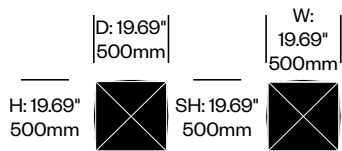

1. Product number
2. Upholstery and color

Solo Pouf, Flat	Number	Grade A	Grade B	Grade C	Grade D
Fabric with Antiskid Bottom	HCBZ-CBPF-12A	582.00	691.00	736.00	761.00
Fabric with Wood Bottom	HCBZ-CBPF-12W	727.00	845.00	889.00	914.00
Fabric with Casters	HCBZ-CBPF-12C	1,105.00	1,224.00	1,267.00	1,295.00