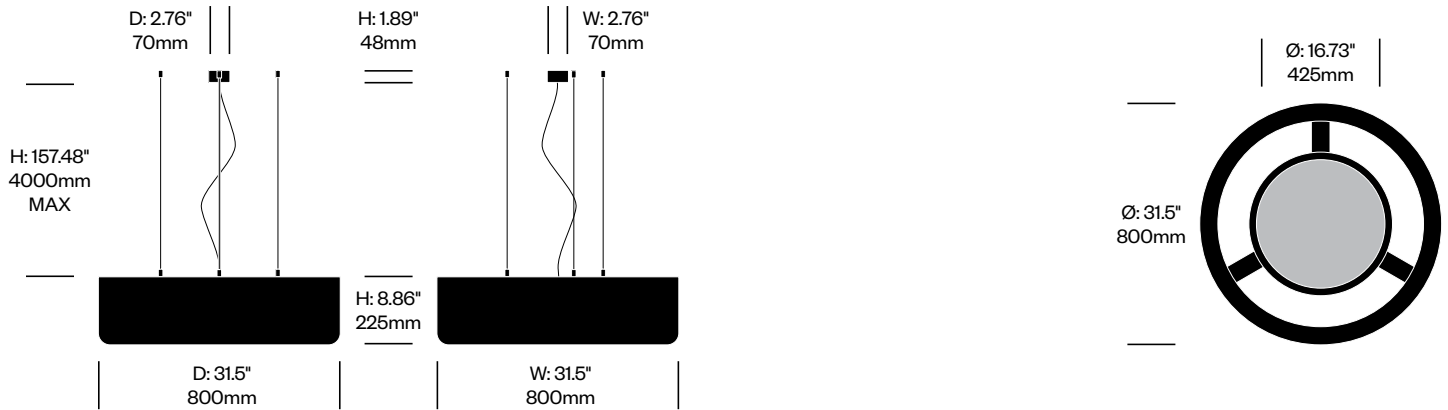

BuzziJet

BuzziSpace | BuzziSpace Studio | 2018 | Imported from the Netherlands

To order, specify:

1. Product number
2. Upholstery and color
3. Cable trim color

Small Pendant Light with Straight Cables

	Number	Grade A	Grade B	Grade C	Grade D	Grade E
78.74" (2000mm) Cables	HCBZ-JTP1-1S	4,524.00	4,654.00	4,717.00	4,752.00	4,934.00
196.85" (5000mm) Cables	HCBZ-JTP1-2S	4,951.00	5,081.00	5,144.00	5,179.00	5,361.00