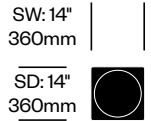

Emeco Stool

Emeco | Philippe Starck | 2001 | Made in the United States

To order, specify:

1. Product number
2. Frame trim color

Stacking Low Stool	Number	List Price
Hand-Brushed, Clear Anodized Aluminum	HCEM-EMS1	550.00
Hand-Polished Aluminum	HCEM-EMS1	1,130.00