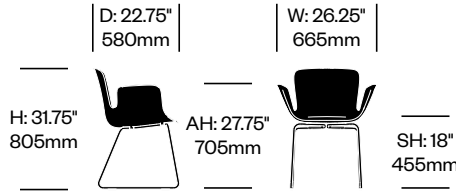

650.00

Side Chair with Sled Base

Number

List Price

HCCE-JPSS

695.00

Side Chair with Four Wood Legs

Number