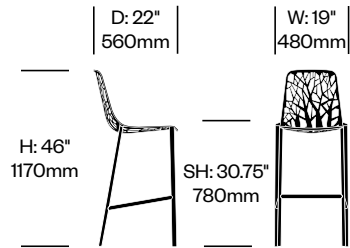

Bar Stool with Low Back	Number	List Price
	HCJC-FO-S3L	1,775.00

Bar Stool with High Back	Number	List Price
	HCJC-FO-S3H	2,051.00

Lounge Chair	Number	List Price
	HCJC-FRL1	2,473.00

Gigi II

JANUS et Cie | Made in Indonesia