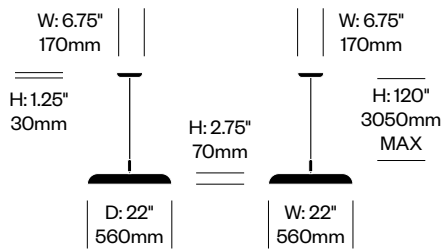

Pendant Light, 22"	Number	List Price
	HCPL-NVP2-22	750.00