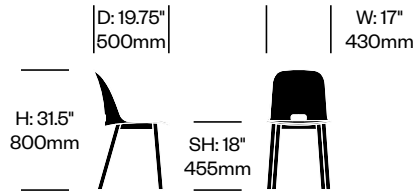

Ash (EAS-1)

Dark Stained Ash (EAS-2)

Alfi

Emeco | Jasper Morrison | 2015 | Made in the United States

To order, specify:

1. Product number
2. Seat trim color
3. Base wood color

Side Chair with Low Back	Number	List Price
Ash	HCEM-ALS4-LN	515.00
Dark Stained Ash	HCEM-ALS4-LN	535.00