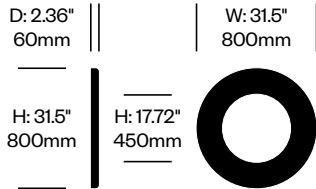

BuzziDonut

BuzziSpace | BuzziSpace Studio | 2014 | Imported from the Netherlands

To order, specify:

1. Product number
2. Upholstery and color

Small Screen, Flat	Number	Grade A	Grade B	Grade C	Grade D	Grade E	Grade F
Fabric with Antiskid Back	HCBZ-DNS1-FA	1,700.00	1,973.00	2,083.00	2,142.00	2,450.00	
Fabric with Fabric Back	HCBZ-DNS1-F2	2,209.00	2,559.00	2,699.00	2,778.00	3,177.00