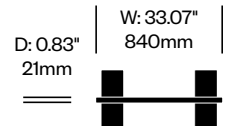

Single Screen, Pebbles Pattern	Number	List Price
Felt	HCBZ-FSS1-PBF	2,143.00
Contrasting Felt	HCBZ-FSS1-PBFC	2,489.00