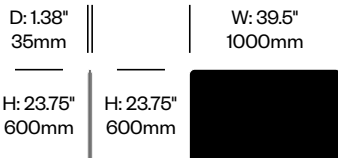

Medium Screen with Rounded Corners, 39.5"

	Number	1	Felt	Grade A	Grade B	Grade C	Grade D	Grade E	Grade F
Felt or Fabric	HCBZ-DKS2-39R		655.00	803.00	928.00	978.00	1,005.00	1,145.00	
Contrasting Felt or Fabric	HCBZ-DKS2-39R	C	934.00	1,082.00	1,207.00	1,257.00	1,284.00	1,424.00