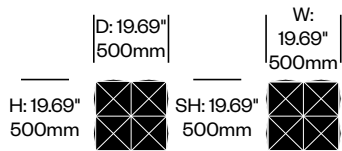

Solo Pouf, 3D Pattern with Four Squares	Number	Grade A
Fabric with Antiskid Bottom	HCBZ-CBP3-1042A	868.00
Fabric with Wood Bottom	HCBZ-CBP3-1042W	1,008.00
Fabric with Casters	HCBZ-CBP3-1042C	1,391.00