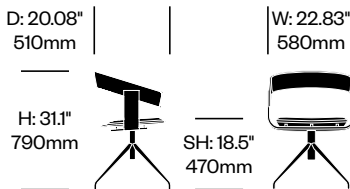

Side Chair with Angled Legs	Number	List Price
Leather Seat	HCBZ-FLSA-1P	2,905.00
Fabric Grade A Seat	HCBZ-FLSA-2P	2,428.00
Fabric Grade B Seat	HCBZ-FLSA-2P	2,524.00
Fabric Grade C Seat	HCBZ-FLSA-2P	2,572.00
Fabric Grade D Seat	HCBZ-FLSA-2P	2,596.00
Wood Seat	HCBZ-FLSA-WP	1,808.00