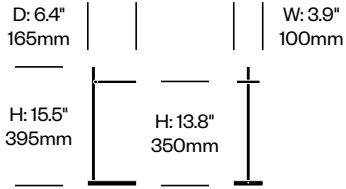

Talia

Pablo Designs | Carmine Deganello and Pablo Pardo | 2020 | Imported from China

To order, specify:

1. Product number
2. Trim color

Table Light	Number	List Price
Standard Trim	HCPL-TLT1-15	198.00
Premium Trim	HCPL-TLT1-15	210.00