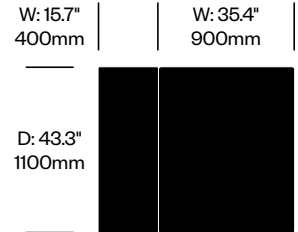

Mex-Hi

Cassina | Piero Lissoni | 2020 | Imported from Italy

To order, specify:

1. Product number
2. Upholstery and color
3. Stone top color
4. Base trim color

OTTOMAN WITH INTEGRATED STONE TOP

Chrome Base	Number	List Price
Leather with Black Marquiña Marble	HCCS-MHTO-21S	6,110.00
Leather with Calacatta Marble	HCCS-MHTO-21S	6,630.00
Leather with Emperador Marble	HCCS-MHTO-21S	6,325.00
Leather with Grey Carnico Marble	HCCS-MHTO-21S	6,325.00
Leather with Sahara Noir Marble	HCCS-MHTO-21S	6,630.00
Leather with White Carrara Marble	HCCS-MHTO-21S	6,110.00
Fabric with Black Marquiña Marble	HCCS-MHTO-22S	5,925.00
Fabric with Calacatta Marble	HCCS-MHTO-22S	6,445.00
Fabric with Emperador Marble	HCCS-MHTO-22S	6,140.00
Fabric with Grey Carnico Marble	HCCS-MHTO-22S	6,140.00
Fabric with Sahara Noir Marble	HCCS-MHTO-22S	6,445.00
Fabric with White Carrara Marble	HCCS-MHTO-22S	5,925.00

Matte Anthracite Base	Number	List Price
Leather with Black Marquiña Marble	HCCS-MHTO-21S	5,615.00
Leather with Calacatta Marble	HCCS-MHTO-21S	6,135.00
Leather with Emperador Marble	HCCS-MHTO-21S	5,830.00
Leather with Grey Carnico Marble	HCCS-MHTO-21S	5,830.00
Leather with Sahara Noir Marble	HCCS-MHTO-21S	6,135.00
Leather with White Carrara Marble	HCCS-MHTO-21S	5,615.00
Fabric with Black Marquiña Marble	HCCS-MHTO-22S	5,430.00
Fabric with Calacatta Marble	HCCS-MHTO-22S	5,950.00
Fabric with Emperador Marble	HCCS-MHTO-22S	5,645.00
Fabric with Grey Carnico Marble	HCCS-MHTO-22S	5,645.00
Fabric with Sahara Noir Marble	HCCS-MHTO-22S	5,950.00
Fabric with White Carrara Marble	HCCS-MHTO-22S	5,430.00