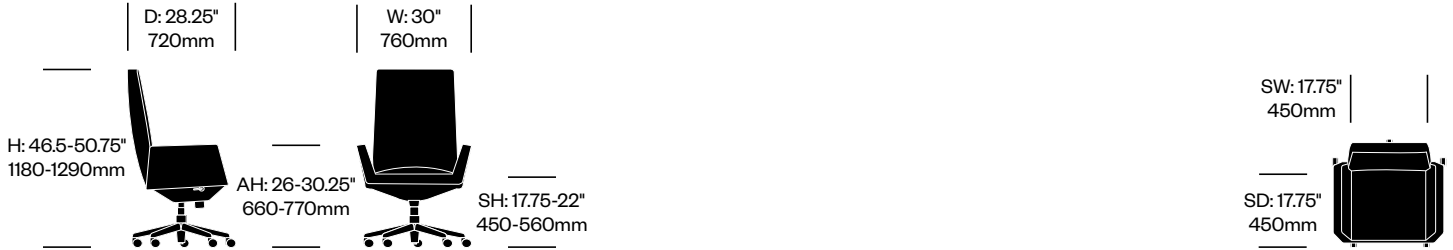

Chancellor

Poltrona Frau | Lievore, Altherr, Molina | 2008 | Imported from Italy

To order, specify:

1. Product number
2. Upholstery and color
3. Base trim color

High Back Executive Chair	Number	List Price
Standard Plate, Matching Stitching	HCPF-CHAP-MXCL	5,610.00
Standard Plate, Contrasting Stitching	HCPF-CHAP-CXCL	5,610.00
Leather Plate, Matching Stitching	HCPF-CHAP-MUCL	6,260.00
Leather Plate, Contrasting Stitching	HCPF-CHAP-CUCL	6,260.00