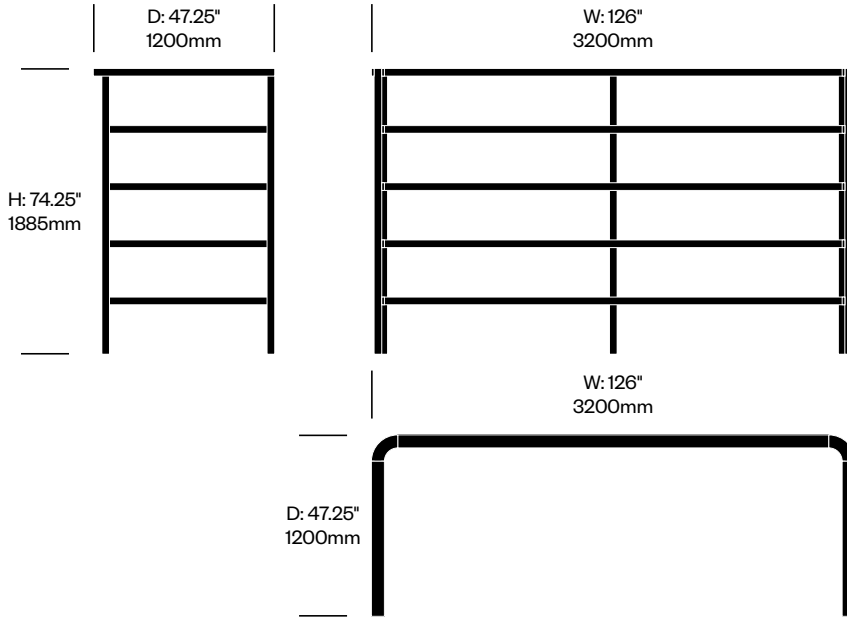

High Frame, 47.25" x 126"	Number	List Price
	HCBZ-BRFN-H47126	12,187.00

High Frame, 59" x 94.5"	Number	List Price
	HCBZ-BRFN-H5994	11,081.00

BuzziBracks

BuzziSpace | Alain Gilles | 2018 | Imported from the Netherlands