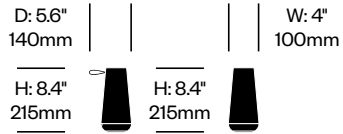

To order, specify:

1. Product number

Audio Lantern	Number	List Price
	HCPL-UMT1-08	325.00

USB Wall Charger	Number	List Price
	HCPL-UMSV-T1UWC	64.00

HAWORTH

Rugs

Rugs

Ancillary Brands | North America Price List | April 2024