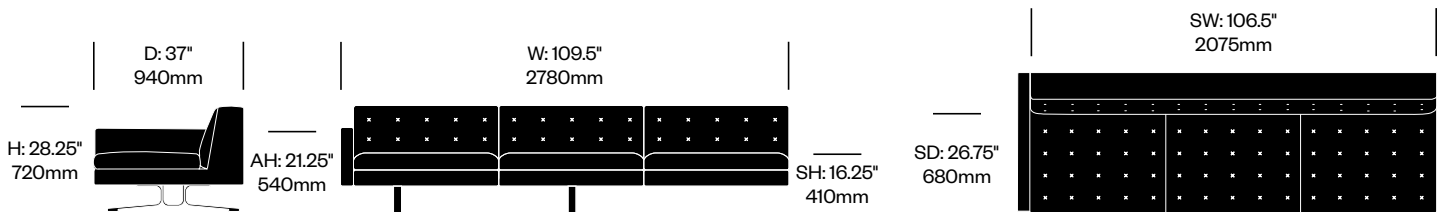

Three Seat with Right Arm	Number	List Price
Leather	HCPF-KEG3-R	15,510.00