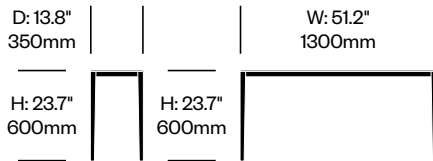

**High Occasional Table
with Laminate Top, 13.8" x 51.2"**

	Number	List Price
Anodized Aluminum Base	HCCS-CTTO-5L	2,290.00
Matte Graphite Base	HCCS-CTTO-5L	2,290.00