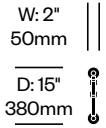

Infinito Wall

Cassina | Franco Albini | 2020 | Imported from Italy

To order, specify:

1. Product number
2. Wood color

Low Frame	Number	List Price
American Walnut	HCCS-IWBC-F1	1,650.00
Black Stained Ash	HCCS-IWBC-F1	1,405.00
Natural Ash	HCCS-IWBC-F1	1,405.00