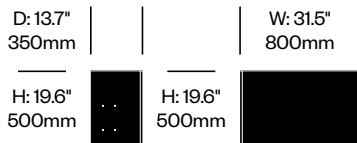

Case with Two Wood Doors,

For Use with High Frame

Number

List Price

American Walnut	HCCS-IWBC-C2W2	6,115.00
Black Stained Ash	HCCS-IWBC-C2W2	4,735.00
Natural Ash	HCCS-IWBC-C2W2	4,735.00