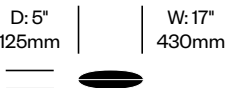

Square Pillow, 17"x17"	Number	Grade A	Grade B	Grade C	Grade D	Grade E	Grade F	Grade G
Polyester Fill	HCJC-JP-P1717-SNN	164.00	252.00	282.00	310.00	337.00	378.00	417.00
Polyester Fill with Water Resistant Muslin Wrap	HCJC-JP-P1717-SNM	219.00	308.00	339.00	366.00	393.00	435.00	474.00