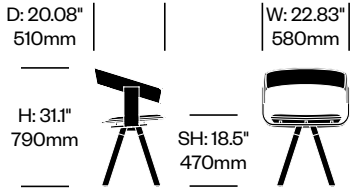

Side Chair	Number	List Price
Leather Seat	HCBZ-FLS4-1W	2,762.00
Fabric Grade A Seat	HCBZ-FLS4-2W	2,285.00
Fabric Grade B Seat	HCBZ-FLS4-2W	2,381.00
Fabric Grade C Seat	HCBZ-FLS4-2W	2,429.00
Fabric Grade D Seat	HCBZ-FLS4-2W	2,453.00
Wood Seat	HCBZ-FLS4-WW	1,666.00