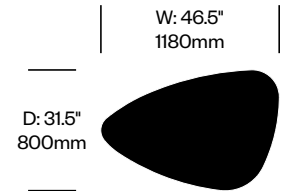

LOW OCCASIONAL TABLE

Matte Black Legs	Number	List Price
Gloss Painted Top	HCCS-MXTO-1P	3,585.00
Matte Painted Top	HCCS-MXTO-1P	2,565.00
American Walnut Top	HCCS-MXTO-1W	4,305.00
Black Stained Oak Top	HCCS-MXTO-1W	2,730.00
Natural Oak Top	HCCS-MXTO-1W	2,730.00

Gunmetal Grey Legs	Number	List Price
Gloss Painted Top	HCCS-MXTO-1P	3,845.00
Matte Painted Top	HCCS-MXTO-1P	2,800.00
American Walnut Top	HCCS-MXTO-1W	4,500.00
Black Stained Oak Top	HCCS-MXTO-1W	2,995.00
Natural Oak Top	HCCS-MXTO-1W	2,995.00