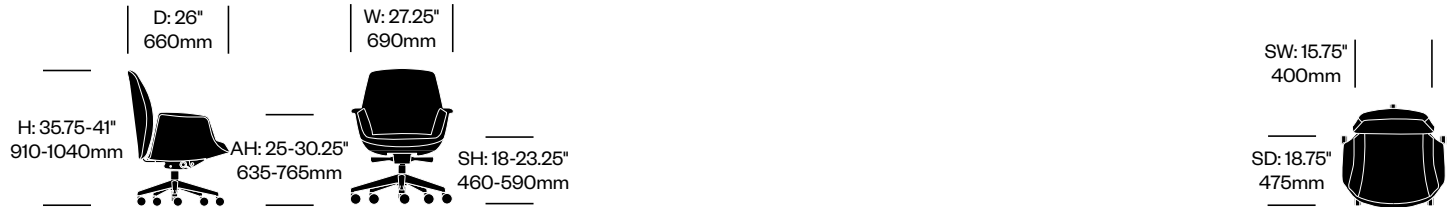

Downtown

Poltrona Frau | Jean-Marie Massaud | 2014 | Imported from Italy

To order, specify:

1. Product number
2. Upholstery and color

LOW BACK CONFERENCE CHAIR, ADJUSTABLE HEIGHT

Leather	Number	List Price
Polished Aluminum Base	HCPF-DG5L-TX	4,070.00
Black Painted Base	HCPF-DG5P-TX	4,070.00
Microperforated Leather	Number	List Price
Polished Aluminum Base	HCPF-DG5L-TY	4,290.00
Black Painted Base	HCPF-DG5P-TY	4,290.00