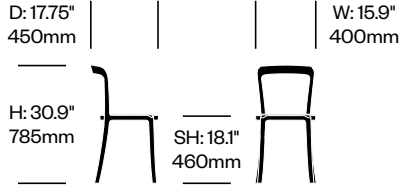

On & On

Emeco | Barber & Osgerby | 2019 | Made in the United States

To order, specify:

1. Product number
2. Seat plywood or upholstery and color (if applicable)
3. Frame trim color

Stacking Side Chair	Number	COM/COL	List Price
Leather	HCEM-ONS4-1	640.00	760.00
Fabric	HCEM-ONS4-2	640.00	700.00
Faux Leather	HCEM-ONS4-3	640.00	640.00
Plywood	HCEM-ONS4-W		640.00
Recycled Polyethylene (PET)	HCEM-ONS4-P		445.00