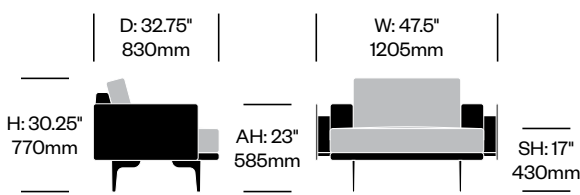

Stain repellent option:

- 1. For lounge chair with two drawers, add \$71.08 to list price
- 2. For two seat sofa without arms, add \$92.22 to list price
- 3. Add **P** to product number
Example: HCCL-LYL1-BB2**P**