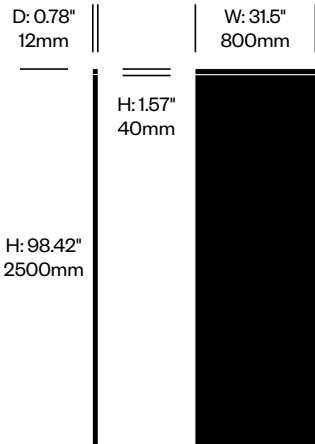

Large Screen, Plain	Number	List Price
Felt	HCBZ-FAS2-PN	1,017.00
Contrasting Felt	HCBZ-FAS2-PNC	1,363.00