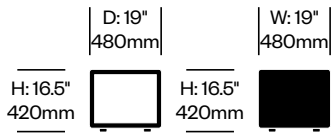

1. Product number (optional glass top sold separately)
2. JANUSfiber® color

Small Occasional Table, Closed	Number	List Price
	HCJC-SE-TOCQ19-J	1,253.00

Small Occasional Table, Open	Number	List Price
	HCJC-SE-TOOQ19-J	1,342.00