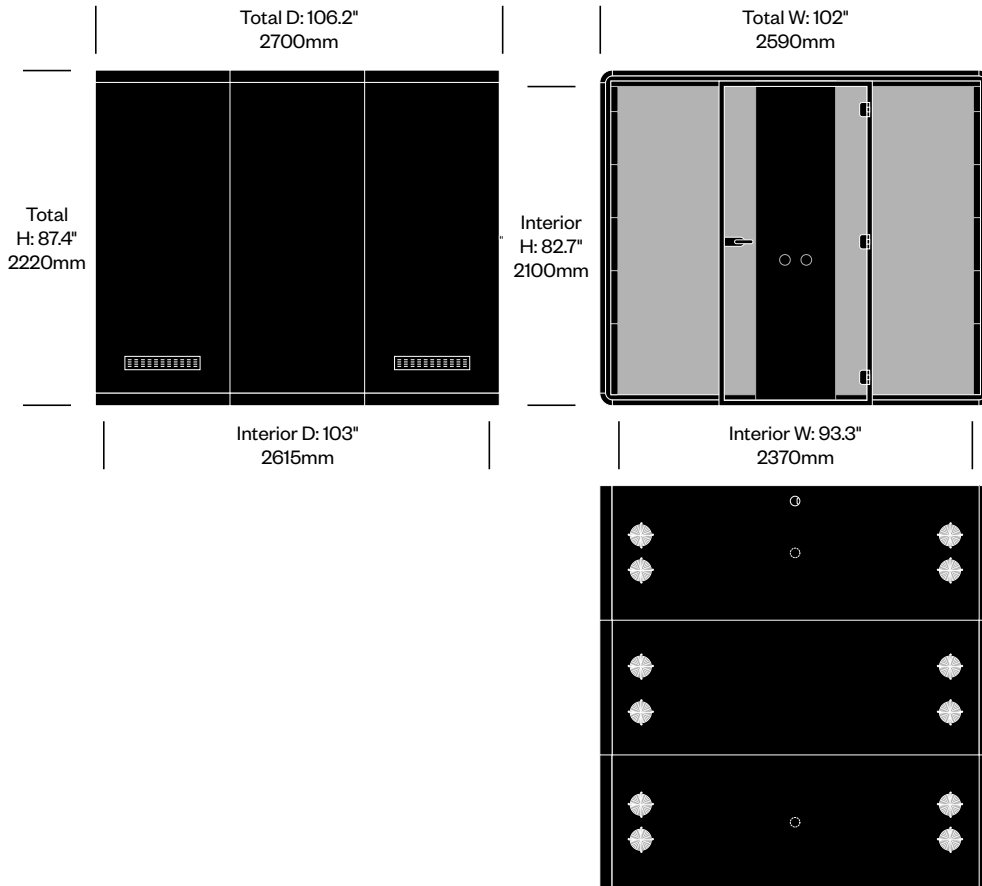

HushAccess.L

Hushoffice | 2022 | Imported from Poland

To order, specify:

1. Product number
2. Column TFL color
3. Interior upholstery and color
4. Case TFL color
5. Handle and hinges trim color
6. Rear glass color

Acoustic Pod	Number	List Price
No Worksurface	HCHO-HAP6-CNY2	63,000.00