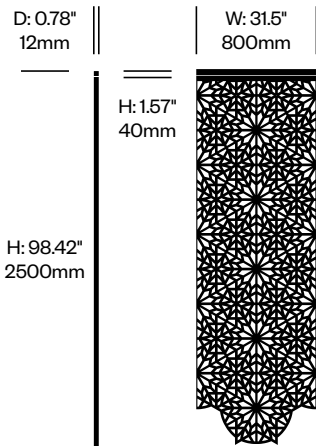

Small Screen, Alhambra Pattern	Number	List Price
Felt	HCBZ-FAS1-AL	1,666.00
Contrasting Felt	HCBZ-FAS1-ALC	2,012.00

Large Screen, Alhambra Pattern	Number	List Price
Felt	HCBZ-FAS2-AL	1,712.00
Contrasting Felt	HCBZ-FAS2-ALC	2,058.00