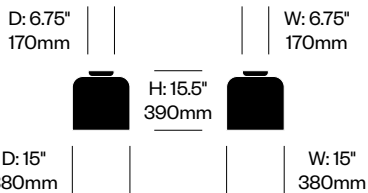

Totem

Pablo Designs | Pablo Pardo and Pablo Studio | 2023 | Imported from China

To order, specify:

1. Product number

Pendant Light, DC	Number	List Price
Opal Glass	HCPL-TMP-DC	1,050.00

Pendant Light, DD	Number	List Price
Opal Glass	HCPL-TMP-DD	1,175.00