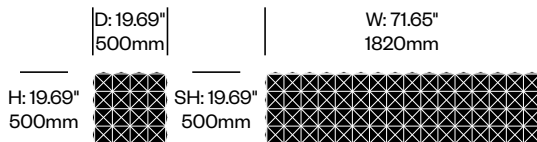

Quatro Pouf, 3D Pattern with Sixteen Squares	Number	Grade A
Fabric with Antiskid Bottom	HCBZ-CBP3-4162A	2,773.00
Fabric with Wood Bottom	HCBZ-CBP3-4162W	3,349.00