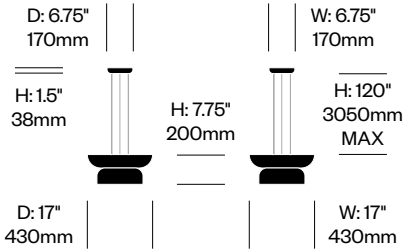

Totem

Pablo Designs | Pablo Pardo and Pablo Studio | 2023 | Imported from China

To order, specify:

1. Product number

Pendant Light, CD	Number	List Price
Opal Glass	HCPL-TMP-CD	1,050.00