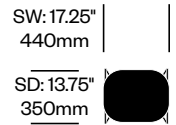

Morrison Stool

Cappellini | Jasper Morrison | 2003 | Made in the United States

To order, specify:

1. Product number
2. Upholstery and color or wood color
3. Base trim color

Low Stool	Number	COM/COL	List Price
Leather	HCCE-MSS1-1	1,070.00	1,460.00
Fabric	HCCE-MSS1-2	1,025.00	1,145.00
Faux Leather	HCCE-MSS1-3	1,025.00	1,070.00
Wood	HCCE-MSS1-W		855.00