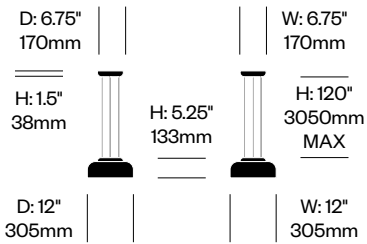

Pendant Light, C	Number	List Price
Opal Glass	HCPL-TMP3-C	575.00

Totem

Pablo Designs | Pablo Pardo and Pablo Studio | 2023 | Imported from China

To order, specify:

1. Product number

Pendant Light, D	Number	List Price
Opal Glass	HCPL-TMP4-D	725.00