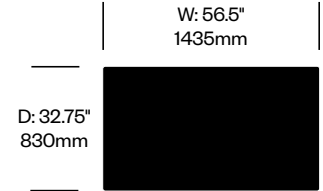

To order, specify:

1. Product number, including:

1 Upholstery type

1. Leather
2. Fabric
3. Faux Leather

1. Top surface and color
2. Upholstery and color
3. Stitch thread color
4. Leg trim color

Stain repellent option:

1. Add $23.95 to list price
2. Add **P** to product number

Example: HCCL-LYTO-2P**2P**

LARGE OCCASIONAL TABLE

Top Paint Grade A	Number	1	Grade A	Grade B	Grade C	Grade D	Grade E	Grade F	Grade G	Grade H	Leather A	Leather B
Polished Aluminum Legs	HCCL-LYTO-2P	■	4,523.39	4,621.49	4,740.94	4,844.72	5,100.83	5,209.20	5,611.26	5,828.83	5,874.02	6,470.33
Painted Legs Grade A	HCCL-LYTO-2P	■	4,596.84	4,694.94	4,814.39	4,918.17	5,174.28	5,282.65	5,684.71	5,902.28	5,947.47	6,543.78
Painted Legs Grade B	HCCL-LYTO-2P	■	4,608.83	4,706.93	4,826.38	4,930.16	5,186.27	5,294.64	5,696.70	5,914.27	5,959.46	6,555.77

Top Paint Grade B	Number	1	Grade A	Grade B	Grade C	Grade D	Grade E	Grade F	Grade G	Grade H	Leather A	Leather B
Polished Aluminum Legs	HCCL-LYTO-2P	■	4,523.39	4,621.49	4,740.94	4,844.72	5,100.83	5,209.20	5,611.26	5,828.83	5,874.02	6,470.33
Painted Legs Grade A	HCCL-LYTO-2P	■	4,596.84	4,694.94	4,814.39	4,918.17	5,174.28	5,282.65	5,684.71	5,902.28	5,947.47	6,543.78
Painted Legs Grade B	HCCL-LYTO-2P	■	4,608.83	4,706.93	4,826.38	4,930.16	5,186.27	5,294.64	5,696.70	5,914.27	5,959.46	6,555.77

Top Wood Grade B	Number	1	Grade A	Grade B	Grade C	Grade D	Grade E	Grade F	Grade G	Grade H	Leather A	Leather B
Polished Aluminum Legs	HCCL-LYTO-2W	■	7,235.06	7,333.16	7,452.61	7,556.39	7,812.50	7,920.87	8,322.93	8,540.50	8,585.69	9,182.00
Painted Legs Grade A	HCCL-LYTO-2W	■	7,308.51	7,406.61	7,526.06	7,629.84	7,885.95	7,994.32	8,396.38	8,613.95	8,659.14	9,255.45
Painted Legs Grade B	HCCL-LYTO-2W	■	7,320.50	7,418.60	7,538.05	7,641.83	7,897.94	8,006.31	8,408.37	8,625.94	8,671.13	9,267.44

Top Wood Grade C	Number	1	Grade A	Grade B	Grade C	Grade D	Grade E	Grade F	Grade G	Grade H	Leather A	Leather B
Polished Aluminum Legs	HCCL-LYTO-2W	■	7,247.98	7,346.08	7,465.53	7,569.31	7,825.42	7,933.79	8,335.85	8,553.42	8,598.61	9,194.92
Painted Legs Grade A	HCCL-LYTO-2W	■	7,321.43	7,419.53	7,538.98	7,642.76	7,898.87	8,007.24	8,409.30	8,626.87	8,672.06	9,268.37
Painted Legs Grade B	HCCL-LYTO-2W	■	7,333.42	7,431.52	7,550.97	7,654.75	7,910.86	8,019.23	8,421.29	8,638.86	8,684.05	9,280.36

Top Solid Surface	Number	1	Grade A	Grade B	Grade C	Grade D	Grade E	Grade F	Grade G	Grade H	Leather A	Leather B
Polished Aluminum Legs	HCCL-LYTO-2C	■	8,321.01	8,419.11	8,538.56	8,642.34	8,898.45	9,006.82	9,408.88	9,626.45	9,671.64	10,267.95
Painted Legs Grade A	HCCL-LYTO-2C	■	8,394.46	8,492.56	8,612.01	8,715.79	8,971.90	9,080.27	9,482.33	9,699.90	9,745.09	10,341.40
Painted Legs Grade B	HCCL-LYTO-2C	■	8,406.45	8,504.55	8,624.00	8,727.78	8,983.89	9,092.26	9,494.32	9,711.89	9,757.08	10,353.39