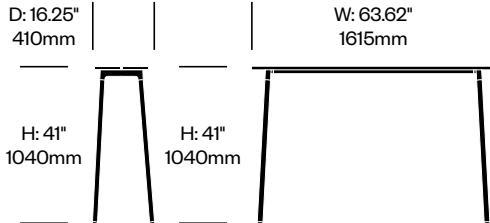

Run

Emeco | Sam Hecht and Kim Colin | 2016 | Made in the United States

To order, specify:

1. Product number
2. Top wood or trim color
3. Base trim color