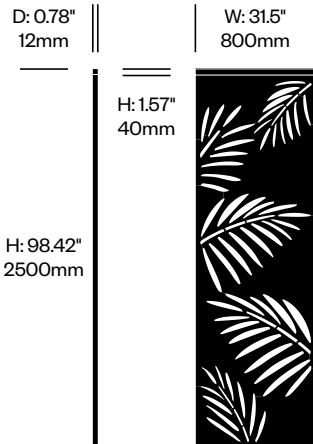

Small Screen, Palms Pattern	Number	List Price
Felt	HCBZ-FAS1-PL	1,154.00
Contrasting Felt	HCBZ-FAS1-PLC	1,500.00

Large Screen, Palms Pattern	Number	List Price
Felt	HCBZ-FAS2-PL	1,204.00
Contrasting Felt	HCBZ-FAS2-PLC	1,550.00