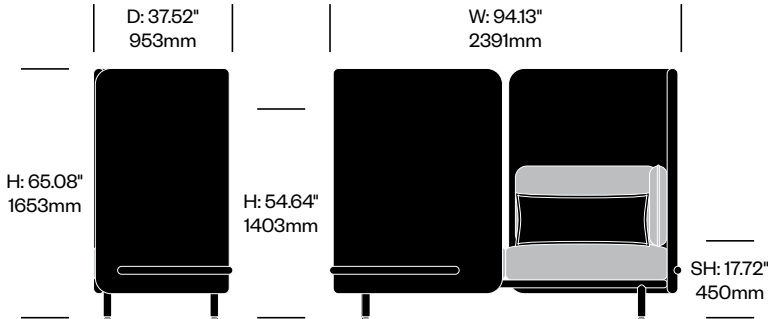

BuzziSpark

BuzziSpace | Alain Gilles | 2018 | Imported from the Netherlands

To order, specify:

1. Product number
2. Shield upholstery and color
3. Interior upholstery and color
4. Back cushion (and arm cushions if applicable) upholstery and color
5. Frame paint color

**Two Seat Sofa with High Back,
Open Left**

	Number	Grade A	Grade B	Grade C	Grade D	Grade E
	HCBZ-SKL2-LHH2	14,712.00	16,141.00	16,853.00	17,250.00	
with Arm Cushions	HCBZ-SKL2-LHHA2	15,163.00	16,665.00	17,417.00	17,834.00	
with Anti-Theft Arm Cushions	HCBZ-SKL2-LHHAT2	15,422.00	16,924.00	17,676.00	18,093.00