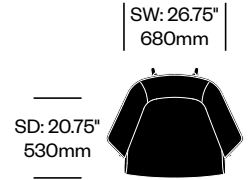

Back-Wing

Cassina | Patricia Urquiola | 2018 | Imported from Italy

To order, specify:

1. Product number
2. Upholstery and color
3. Leg wood color

LOUNGE CHAIR

Leather	Number	List Price
Amaranth Stained Ash	HCCS-BWL1-1	5,960.00
American Walnut	HCCS-BWL1-1	6,465.00
Black Stained Ash	HCCS-BWL1-1	5,960.00
Dark Blue Stained Ash	HCCS-BWL1-1	5,960.00
Natural Ash	HCCS-BWL1-1	5,870.00
Oak Stained Ash	HCCS-BWL1-1	5,960.00

Fabric	Number	List Price
Amaranth Stained Ash	HCCS-BWL1-2	5,250.00
American Walnut	HCCS-BWL1-2	5,735.00
Black Stained Ash	HCCS-BWL1-2	5,250.00
Dark Blue Stained Ash	HCCS-BWL1-2	5,250.00
Natural Ash	HCCS-BWL1-2	5,160.00
Oak Stained Ash	HCCS-BWL1-2	5,250.00