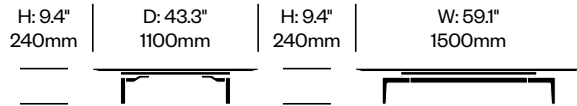

Large Occasional Table, Single Tier	Number	List Price
Black Marquiña Marble	HCCS-VXTO-21	5,815.00
Calacatta Marble	HCCS-VXTO-21	8,765.00
Emperador Marble	HCCS-VXTO-21	5,635.00
Grey Carnico Marble	HCCS-VXTO-21	5,635.00
Sahara Noir Marble	HCCS-VXTO-21	8,765.00
White Carrara Marble	HCCS-VXTO-21	5,120.00