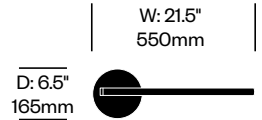

LIM360

Pablo Designs | Pablo Studio | 2012 | Imported from China

To order, specify:

1. Product number
2. Arm and base trim color

Table Light	Number	List Price
Grade A	LL31-2210-NFLC	395.00
Grade B	LL31-2210-NFLC	395.00