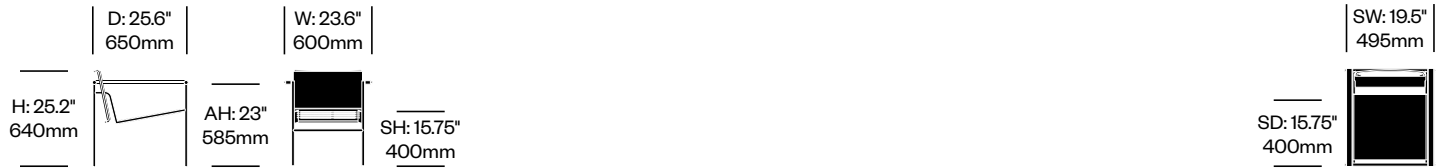

LC1

Cassina | Le Corbusier, Jeanneret, Perriand | 1928 | Imported from Italy

---

To order, specify:

1. Product number
2. Upholstery and color
3. Frame trim color

Side Chair with Painted Frame	Number	List Price
Saddle Leather	HCCS-LC1S-P	2,860.00
Hairy Hide	HCCS-LC1Z-P	2,980.00

Side Chair with Chrome Frame	Number	List Price
Saddle Leather	HCCS-LC1S-C	3,145.00
Hairy Hide	HCCS-LC1Z-C	3,255.00