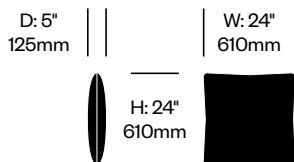

Square Pillow, 24"x24"	Number	Grade A	Grade B	Grade C	Grade D	Grade E	Grade F	Grade G
Polyester Fill	HCJC-JP-P2424-SNN	244.00	377.00	423.00	465.00	505.00	568.00	627.00
Polyester Fill with Water Resistant Muslin Wrap	HCJC-JP-P2424-SNM	329.00	463.00	508.00	550.00	590.00	653.00	711.00