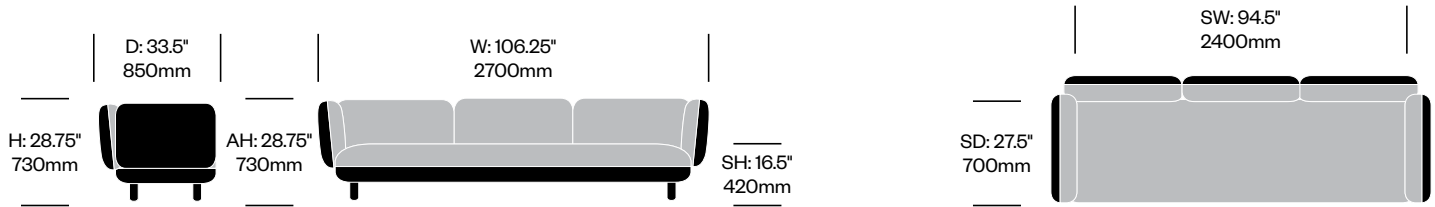

Hobo

Cappellini | Tina Bunyaprasit and Werner Aisslinger | 2017 | Imported from Italy

To order, specify:

1. Product number
2. Interior upholstery and color
3. Exterior upholstery and color
4. Leg wood color

Three Seat Sofa	Number	COM/COL	List Price
Leather	HCCE-HBL3-A1W	12,760.00	17,020.00
Fabric	HCCE-HBL3-A2W	12,500.00	14,015.00
Faux Leather	HCCE-HBL3-A3W	12,500.00	12,760.00