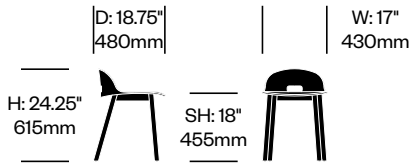

Ash (EAS-1)

Dark Stained Ash (EAS-2)

Alfi

Emeco | Jasper Morrison | 2015 | Made in the United States

To order, specify:

1. Product number
2. Seat trim color
3. Base wood color

Side Chair with Low Back	Number	List Price
Ash	HCEM-ALS4-LN	515.00
Dark Stained Ash	HCEM-ALS4-LN	535.00