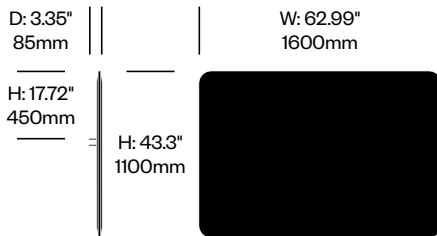

Desk Mounted Screen with Rounded Corners, 62.99" x 43.3"

	Number	1	2	Felt	Grade A	Grade B	Grade C	Grade D	Grade E	Grade F
Felt or Fabric	HCBZ-FDS3-62R	■	■	1,406.00	1,609.00	1,850.00	1,922.00	1,961.00	2,164.00	
Contrasting Felt or Fabric	HCBZ-FDS3-62R	■	■	C	1,685.00	1,888.00	2,129.00	2,201.00	2,240.00	2,443.00