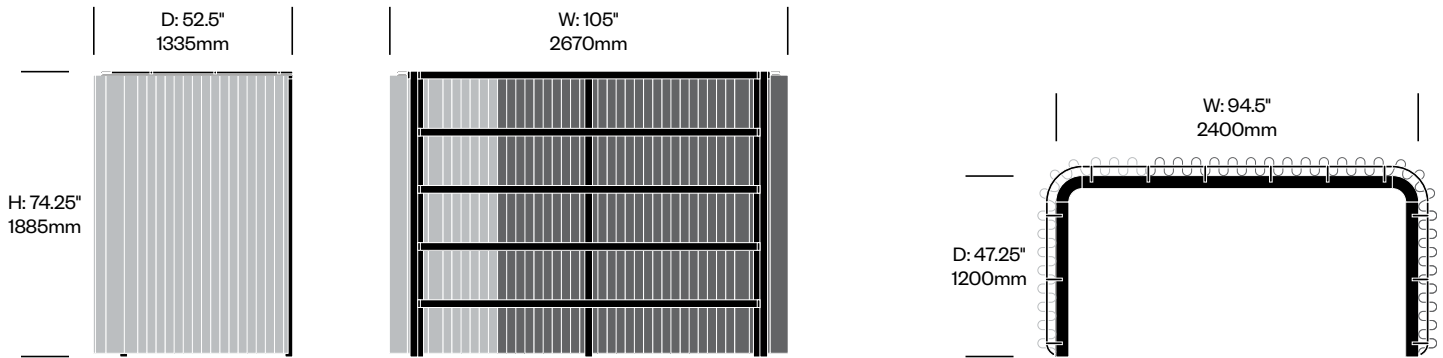

High Frame with Asymmetrical Curtains, 47.25" x 94.5"

Number	Grade A	Grade B	Grade C	Grade D	Grade E	Grade F
HCBZ-BRFA-H4794	12,584.00	13,169.00	13,201.00	14,485.00		15,689.00