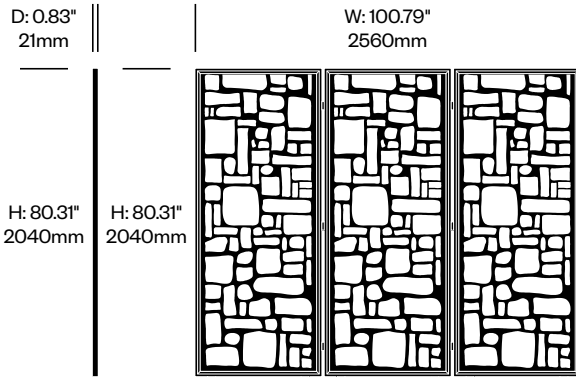

Trio Screen, Pebbles Pattern	Number	List Price
Felt	HCBZ-FSS3-PBF	5,598.00
Contrasting Felt	HCBZ-FSS3-PBFC	5,944.00