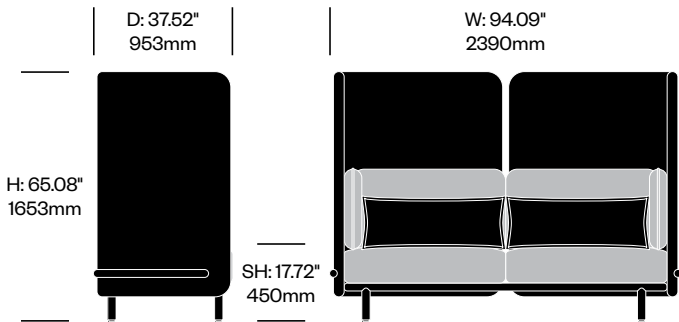

Two Seat Sofa with High Back

	Number	Grade A	Grade B	Grade C	Grade D	Grade E
	HCBZ-SKL2-HH2	14,712.00	16,141.00	16,853.00	17,250.00	
with Arm Cushions	HCBZ-SKL2-HHA2	15,163.00	16,665.00	17,417.00	17,834.00	
with Anti-Theft Arm Cushions	HCBZ-SKL2-HHAT2	15,422.00	16,924.00	17,676.00	18,093.00