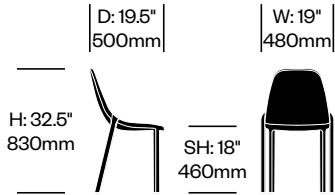

Broom

Emeco | Philippe Starck | 2012 | Made in the United States

To order, specify:

1. Product number
2. Frame trim color

Stacking Side Chair	Number	List Price
Recycled Wood Polypropylene	HCEM-BRS4	355.00