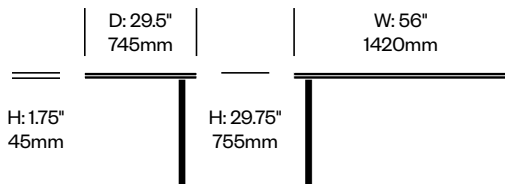

Side A Worktop, 56" x 29.5"	Number	List Price
Wood	HCBZ-BRWA-5529NW	3,472.00
Wood with Cable Entry	HCBZ-BRWA-5529CW	3,524.00