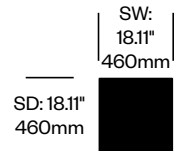

1. Product number
2. Upholstery and color

Solo Pouf, Flat	Number	Grade A	Grade B	Grade C	Grade D
Fabric with Antiskid Bottom	HCBZ-CBPF-12A	582.00	691.00	736.00	761.00
Fabric with Wood Bottom	HCBZ-CBPF-12W	727.00	845.00	889.00	914.00
Fabric with Casters	HCBZ-CBPF-12C	1,105.00	1,224.00	1,267.00	1,295.00