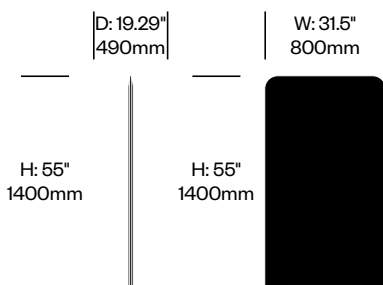

Screen, 55"x31.5"	Number	1	Felt	Grade A	Grade B	Grade C	Grade D	Grade E	Grade F
Felt or Fabric	HCBZ-FES2-31		1,112.00	1,429.00	1,610.00	1,683.00	1,723.00	1,898.00	
Contrasting Felt or Fabric	HCBZ-FES2-31	C	1,400.00	1,717.00	1,928.00	1,971.00	2,011.00	2,216.00