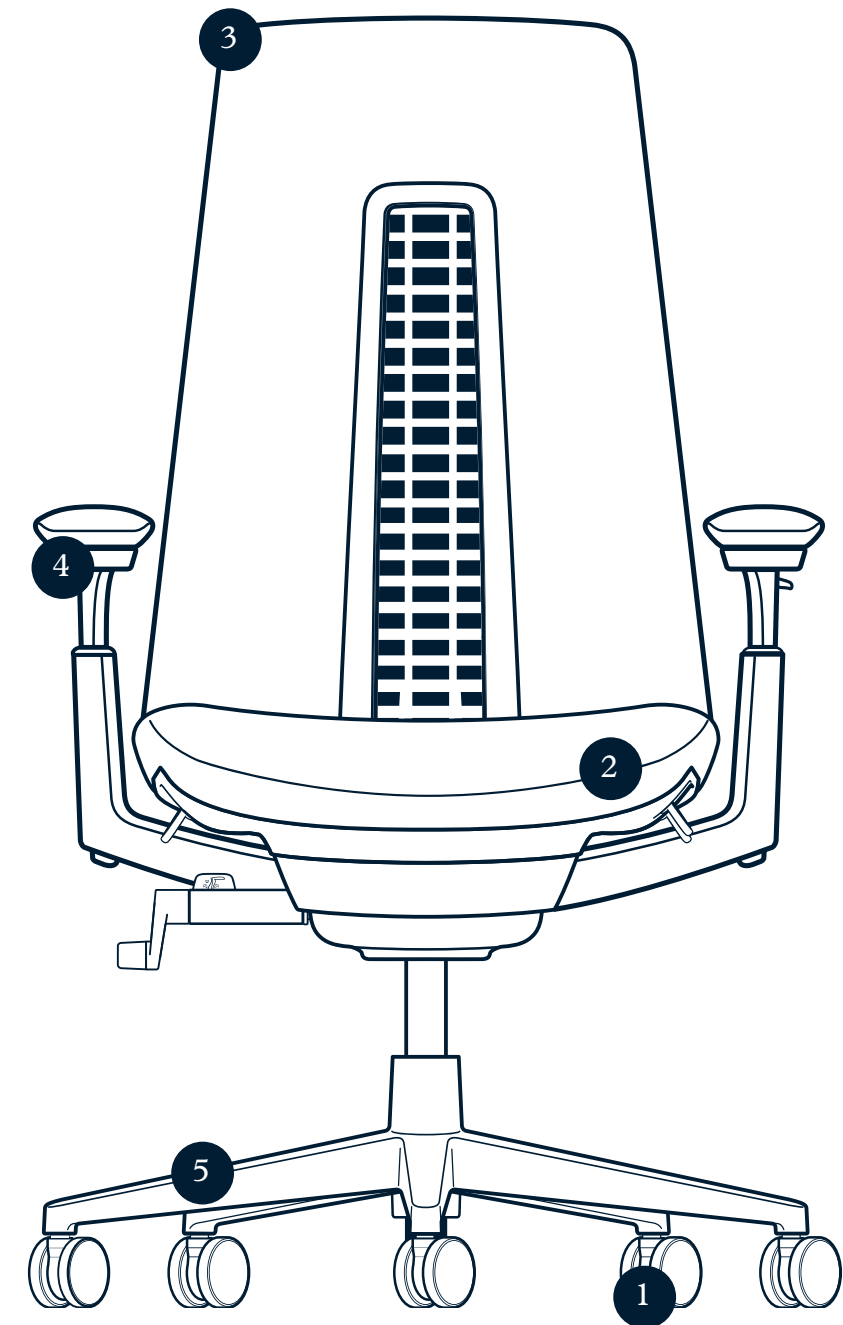

Here are the five components you may customize with color/finish selections for an aluminum base Fern chair:

Arranged based on catalog ordering logic.

- 1 Casters
- 2 Seat Upholstery
- 3 Back Mesh
- 4 Plastic Trim (Stem™, Cradle™, lumbar handle, control levers, mechanism cover, arm stems, and arm caps)
- 5 Aluminum Trim (arm uprights, back upright, mechanism, and base)